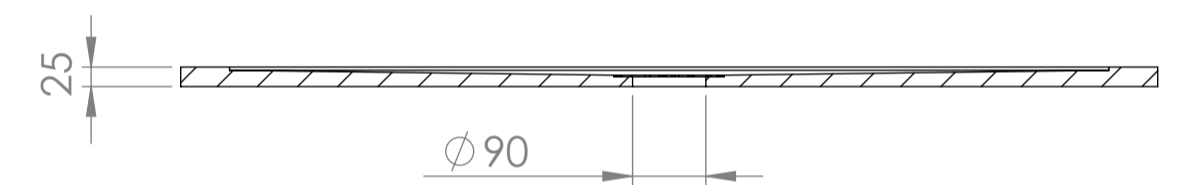

Top View

Full Enclosure View

Shower Tray with Enclosure Kit - A

Shower Tray - Top View

Section View A - A

Waste Kit - Side View

LUSO

Product Name	Modular Kit A
Size, mm	1200 x 760
Contains	Shower Tray Shower Waste 10mm Glass Panel Glass-Wall Fixing Kit Glass Bracing Bar

All dimensions provided in mm.