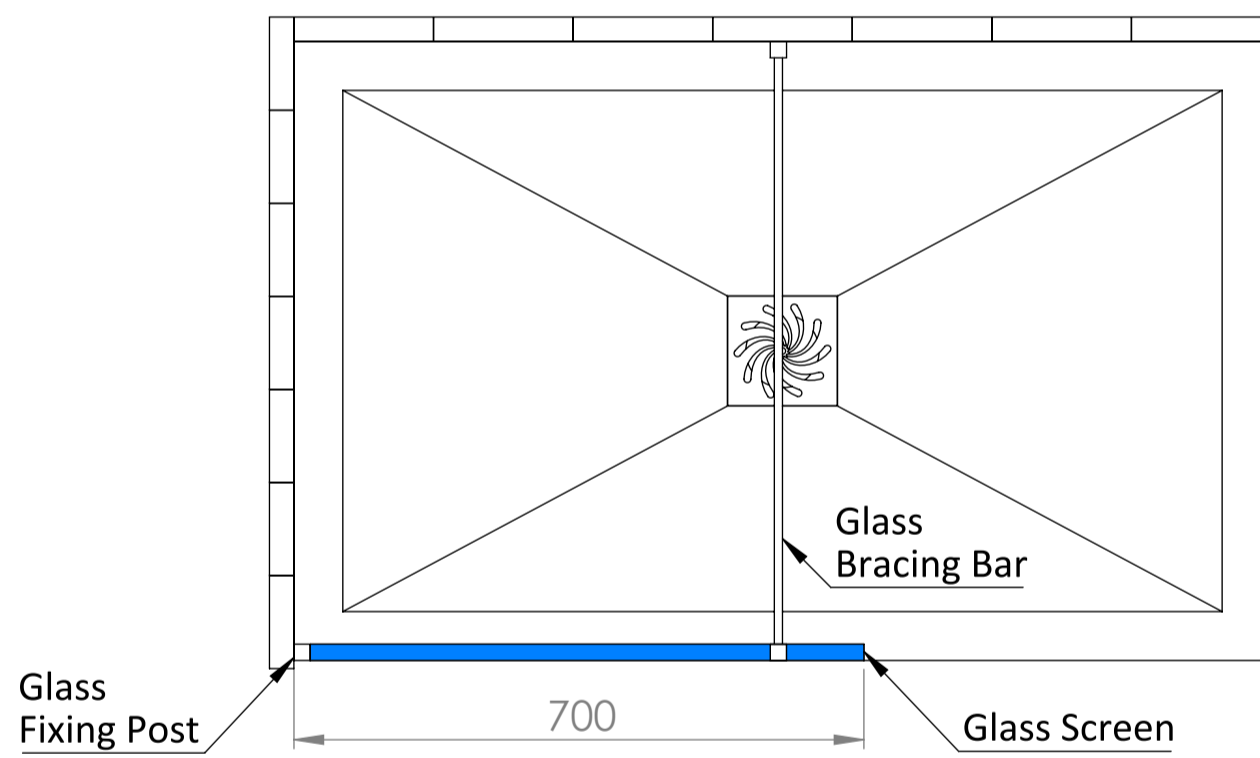

Top View

Full Enclosure View

Shower Tray with Enclosure Kit - A

Shower Tray - Top View

Section View A - A

Waste Kit - Side View

LUSO

Product Name	Modular Kit A
Size, mm	1200 x 760
Contains	Shower Tray Shower Waste 10mm Glass Panel Glass-Wall Fixing Kit Glass Bracing Bar

All dimensions provided in mm.