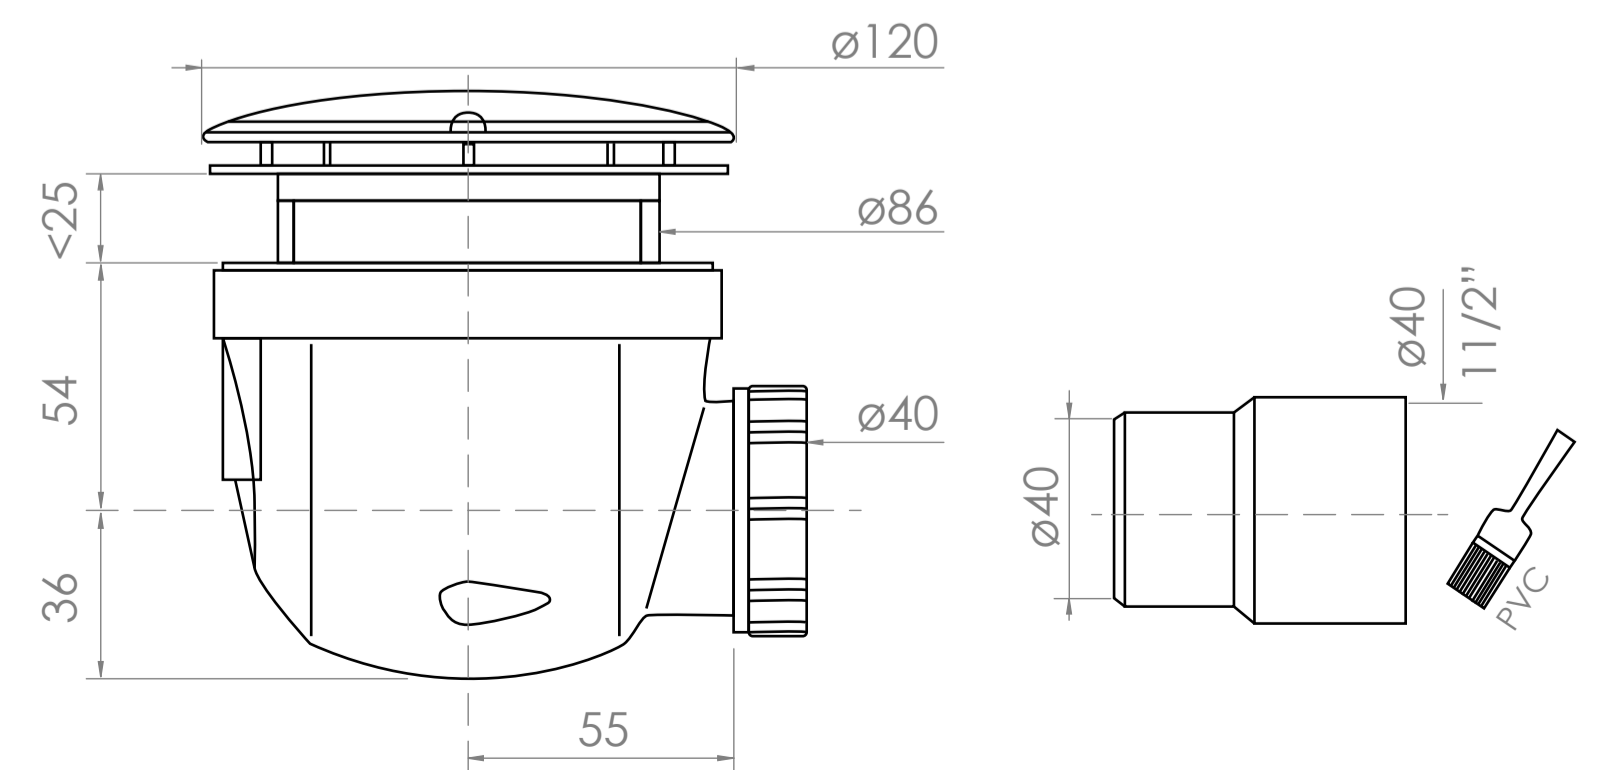

Top View

Full Enclosure View

Shower Tray with Enclosure Kit - A

Shower Tray - Top View

Section View A - A

Waste Kit - Side View

LUSO

Product Name	Modular Kit A
Size, mm	1200 x 760
Contains	Shower Tray Shower Waste 10mm Glass Panel Glass-Wall Fixing Kit Glass Bracing Bar

All dimensions provided in mm.