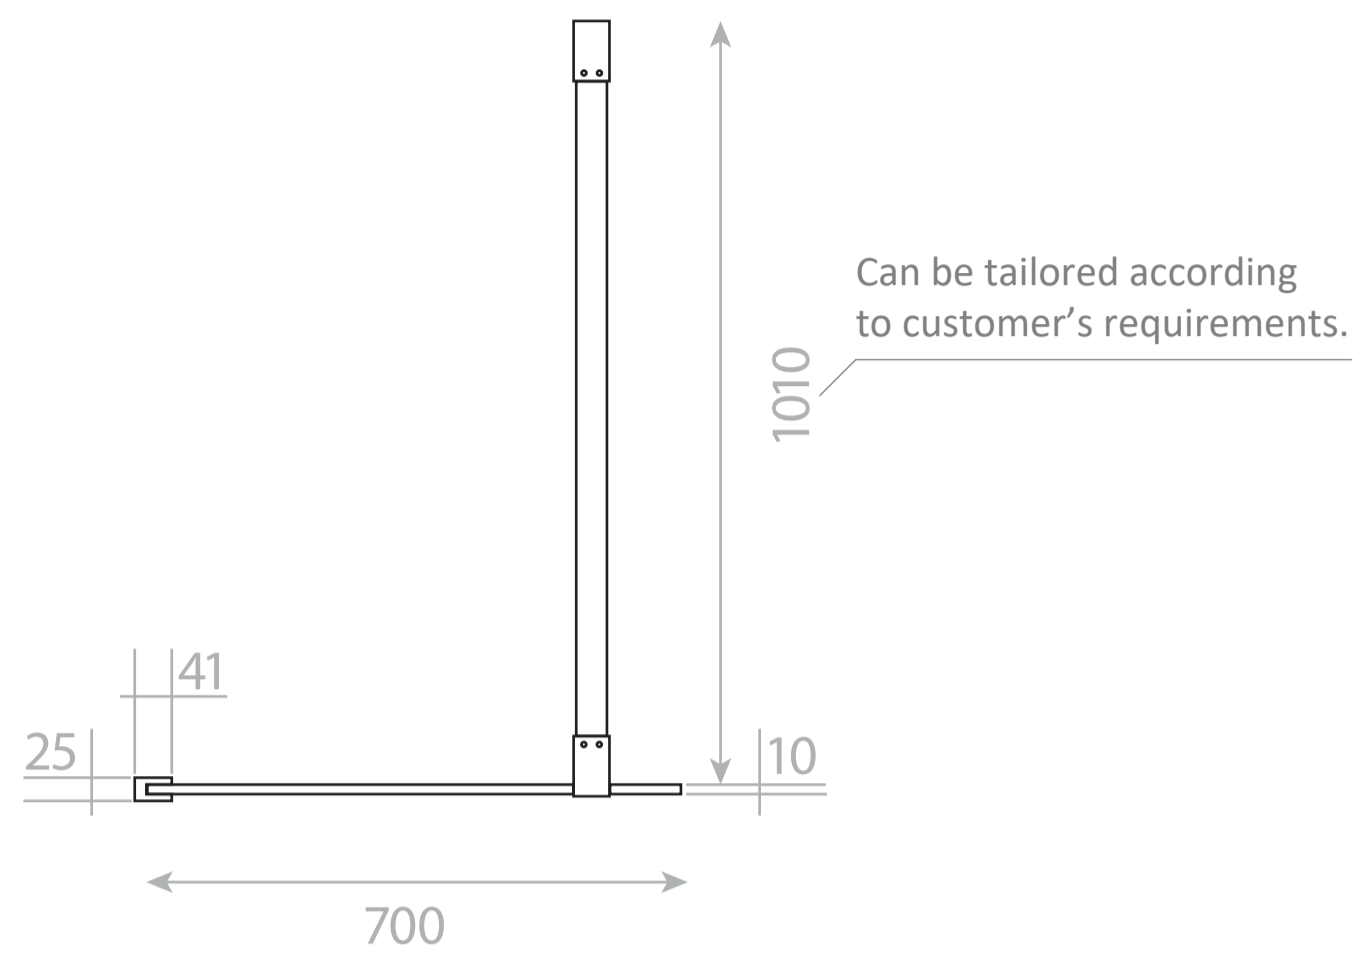

Top View

Full Enclosure View

Shower Tray with Enclosure Kit - A

Shower Tray - Top View

Section View A - A

Waste Kit - Side View

LUSO

Product Name	Modular Kit A
Size, mm	1200 x 760
Contains	Shower Tray Shower Waste 10mm Glass Panel Glass-Wall Fixing Kit Glass Bracing Bar

All dimensions provided in mm.