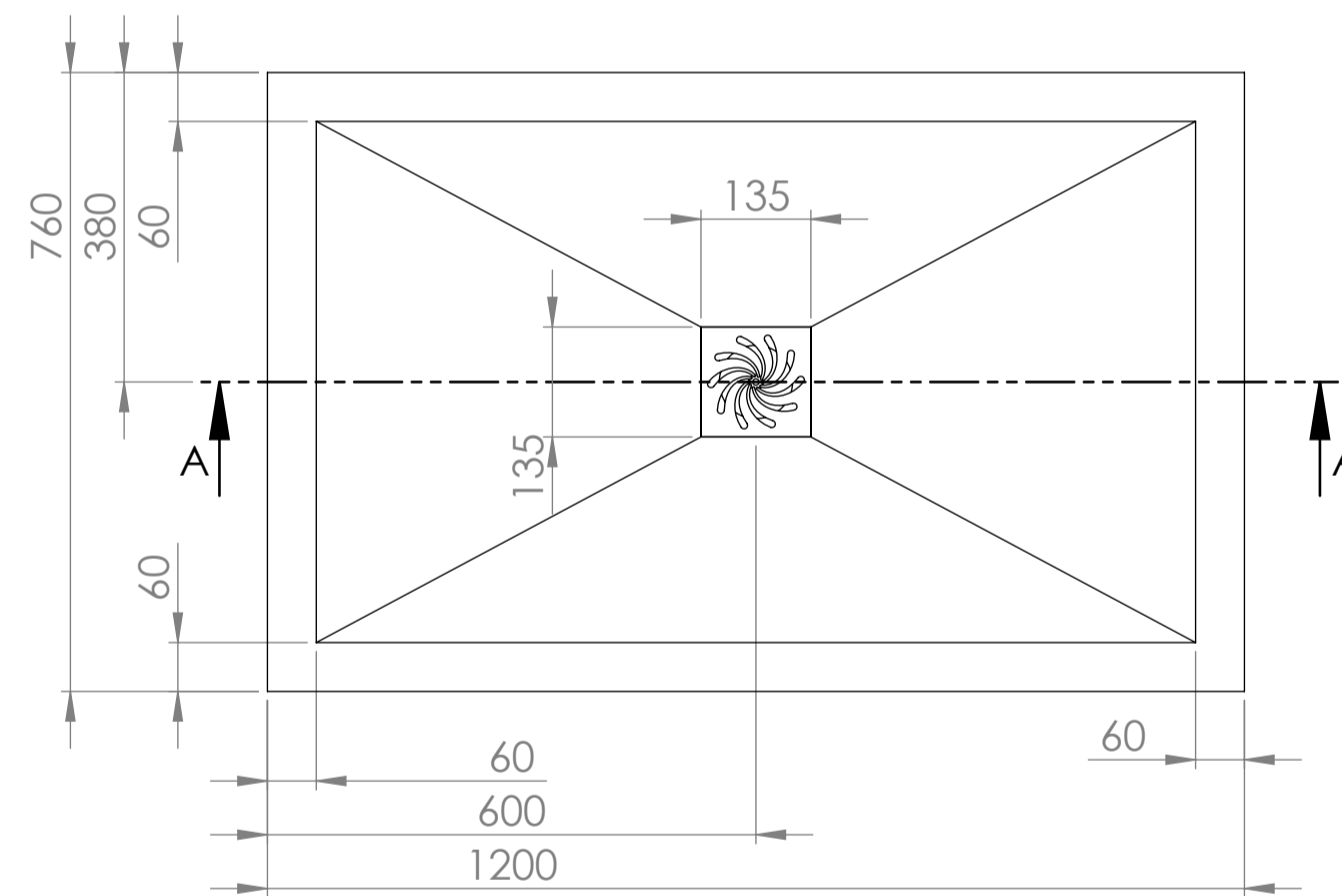

Top View

Full Enclosure View

Shower Tray with Enclosure Kit - A

Shower Tray - Top View

Section View A - A

Waste Kit - Side View

LUSO

Product Name	Modular Kit A
Size, mm	1200 x 760
Contains	Shower Tray Shower Waste 10mm Glass Panel Glass-Wall Fixing Kit Glass Bracing Bar

All dimensions provided in mm.