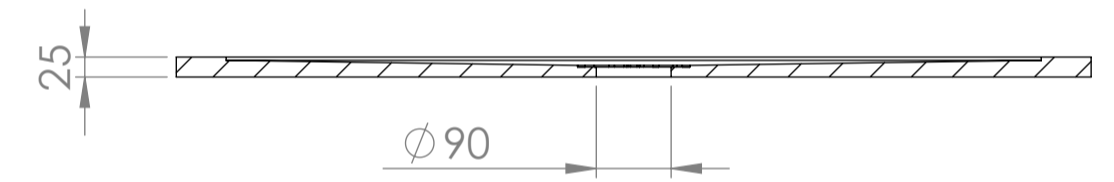

Top View

Full Enclosure View

Shower Tray with Enclosure Kit - A

Shower Tray - Top View

Section View A - A

Waste Kit - Side View

LUSO

Product Name	Modular Kit A
Size, mm	1100 x 900
Contains	Shower Tray Shower Waste 10mm Glass Panel Glass-Wall Fixing Kit Glass Bracing Bar

All dimensions provided in mm.