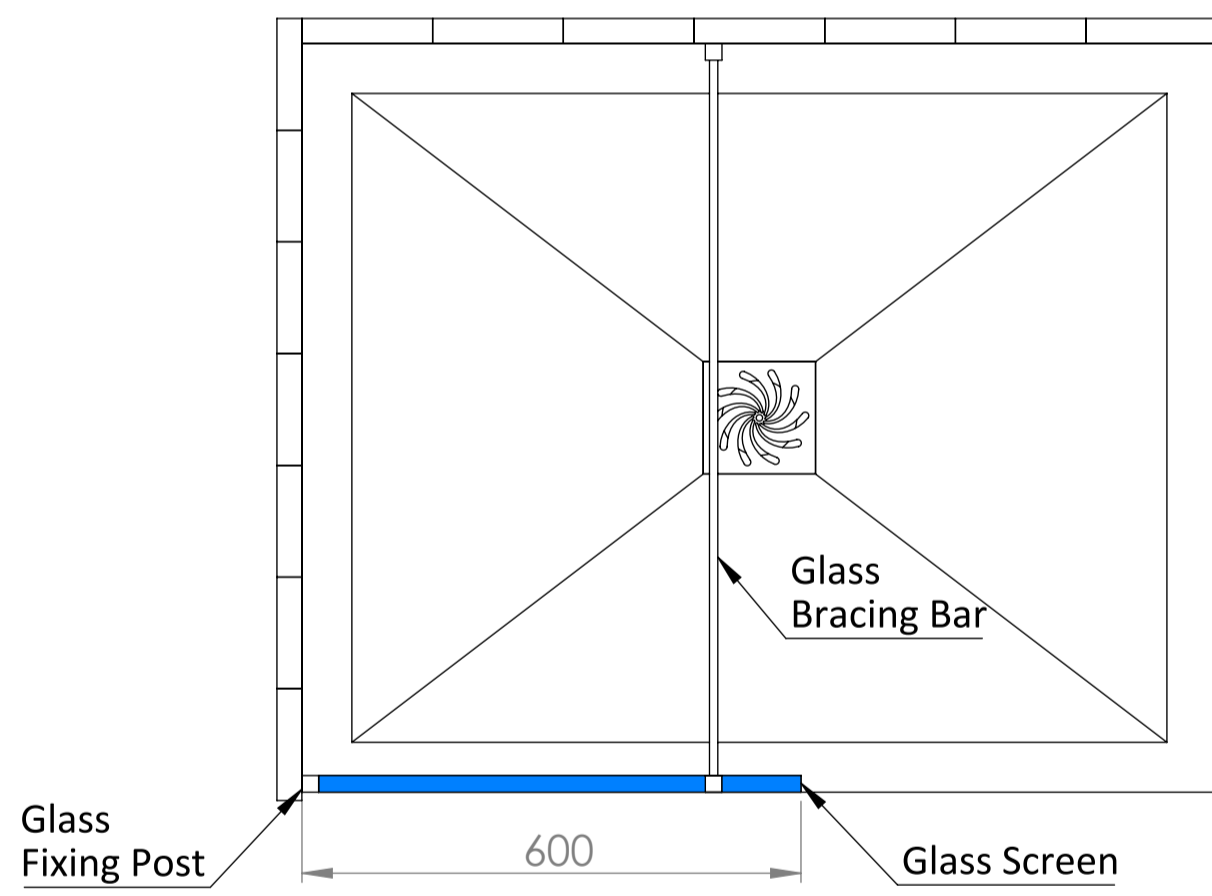

Top View

Full Enclosure View

Shower Tray with Enclosure Kit - A

Shower Tray - Top View

Section View A - A

Waste Kit - Side View

LUSO

Product Name	Modular Kit A
Size, mm	1100 x 900
Contains	Shower Tray Shower Waste 10mm Glass Panel Glass-Wall Fixing Kit Glass Bracing Bar

All dimensions provided in mm.