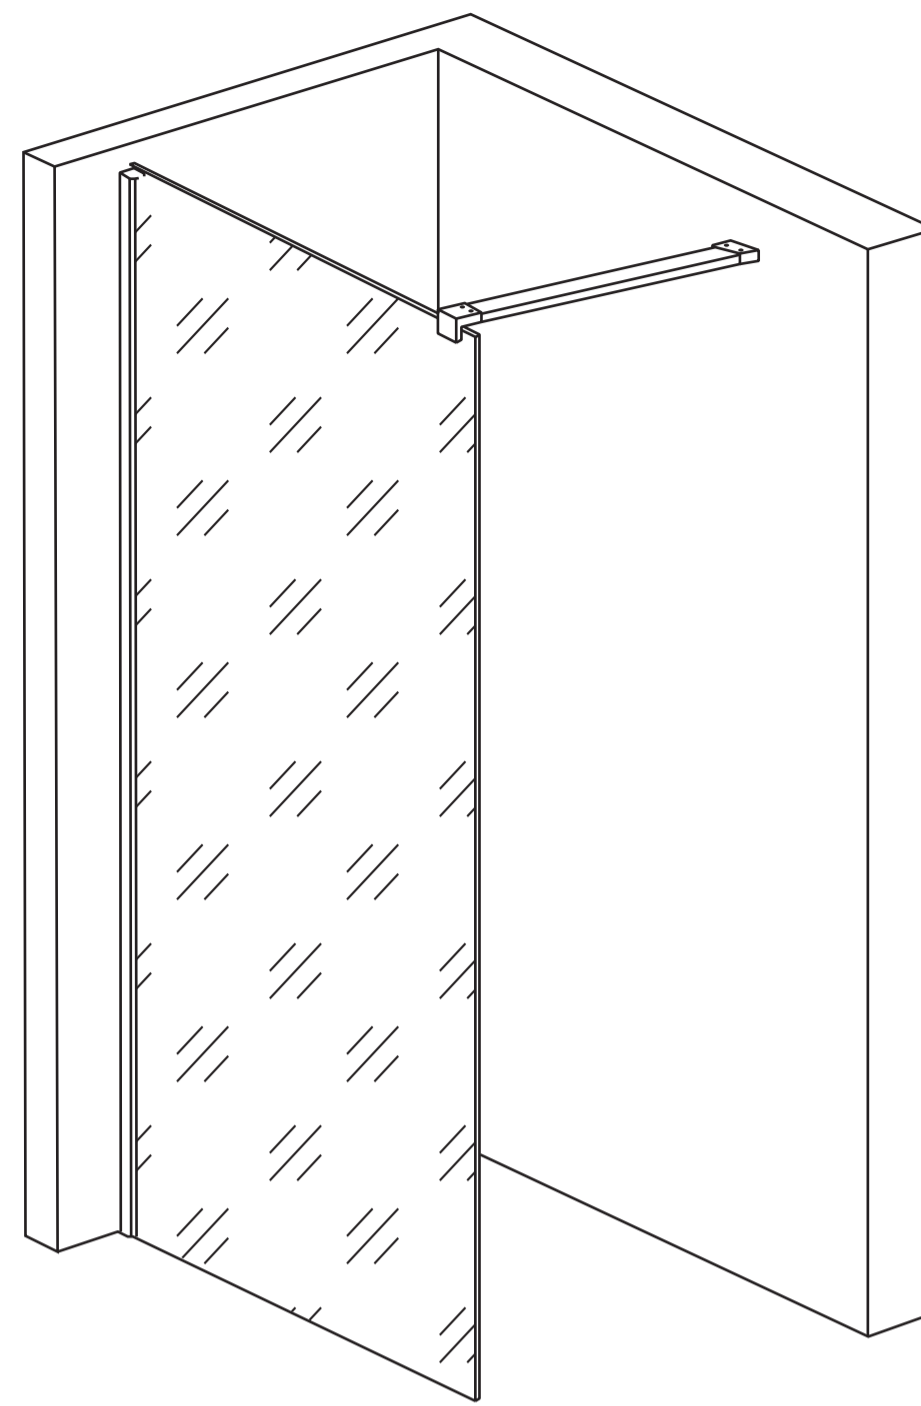

Top View

Full Enclosure View

Shower Tray with Enclosure Kit - A

Shower Tray - Top View

Section View A - A

Waste Kit - Side View

LUSO

Product Name	Modular Kit A
Size, mm	1100 x 900
Contains	Shower Tray Shower Waste 10mm Glass Panel Glass-Wall Fixing Kit Glass Bracing Bar

All dimensions provided in mm.