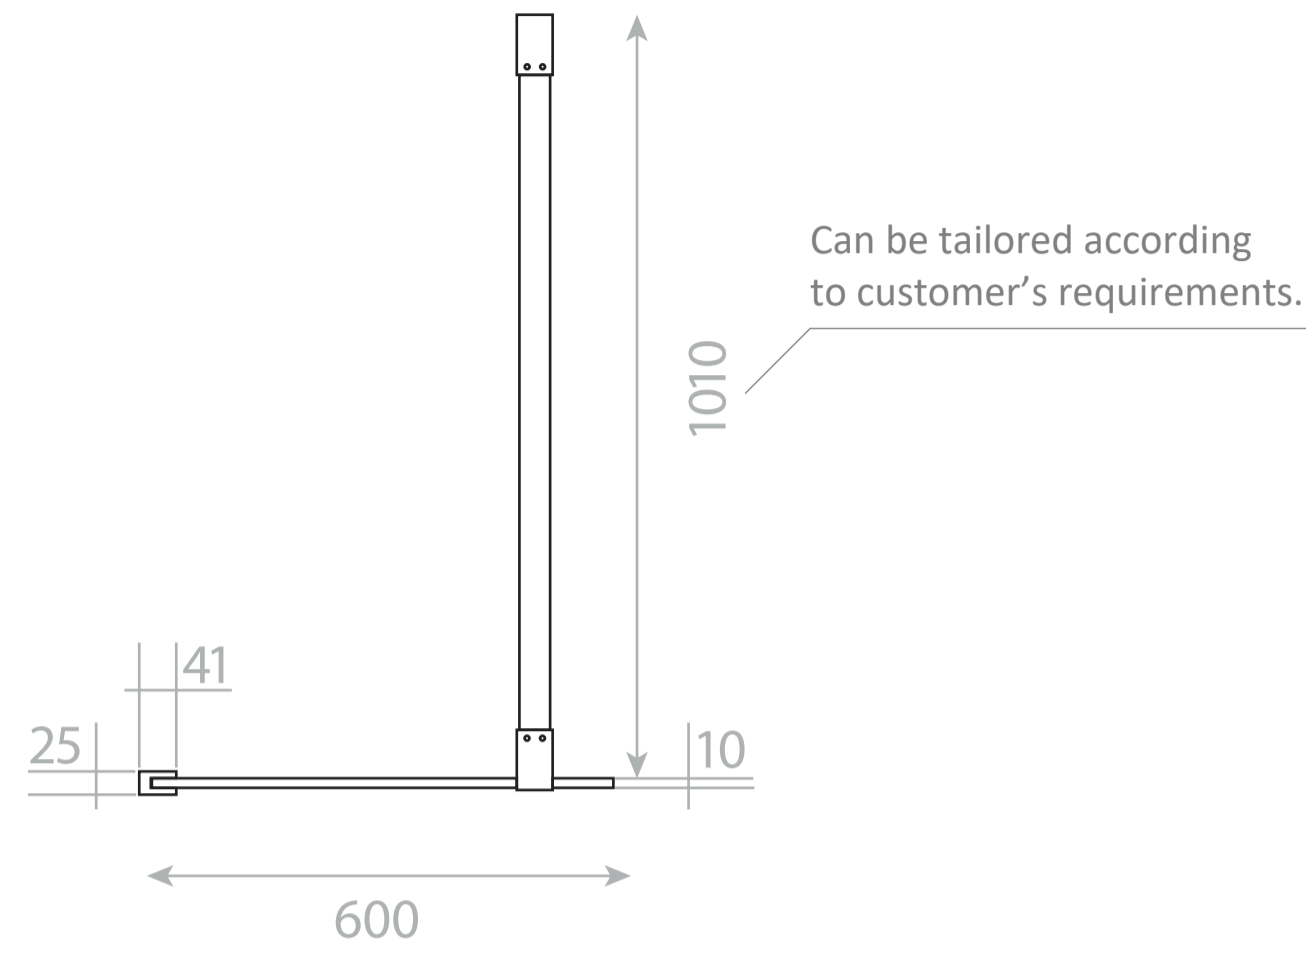

Top View

Full Enclosure View

Shower Tray with Enclosure Kit - A

Shower Tray - Top View

Section View A - A

Waste Kit - Side View

LUSO

Product Name	Modular Kit A
Size, mm	1100 x 900
Contains	Shower Tray Shower Waste 10mm Glass Panel Glass-Wall Fixing Kit Glass Bracing Bar

All dimensions provided in mm.