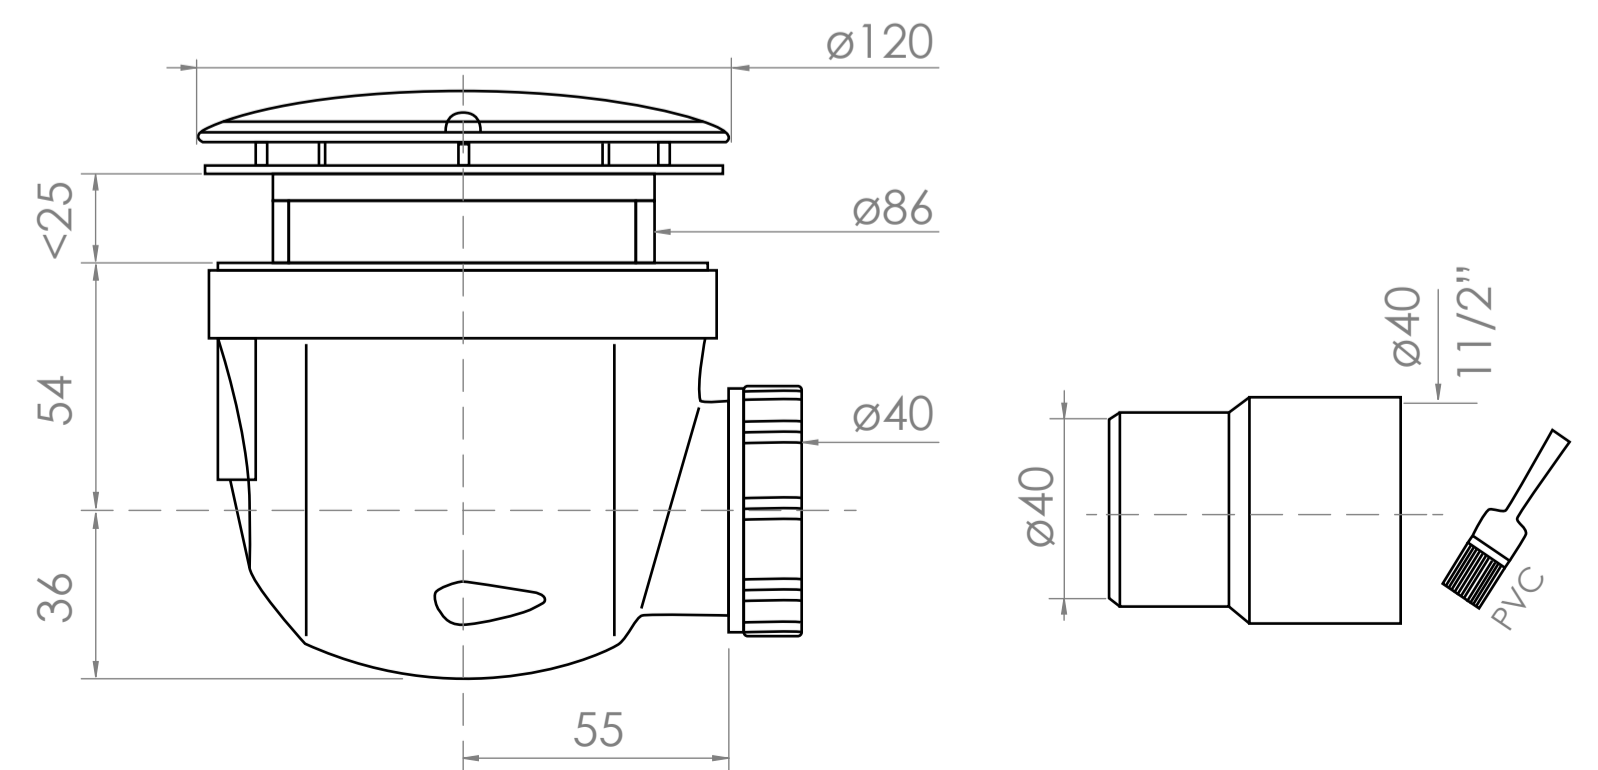

Top View

Full Enclosure View

Shower Tray with Enclosure Kit - A

Shower Tray - Top View

Section View A - A

Waste Kit - Side View

LUSO

Product Name	Modular Kit A
Size, mm	1100 x 900
Contains	Shower Tray Shower Waste 10mm Glass Panel Glass-Wall Fixing Kit Glass Bracing Bar

All dimensions provided in mm.