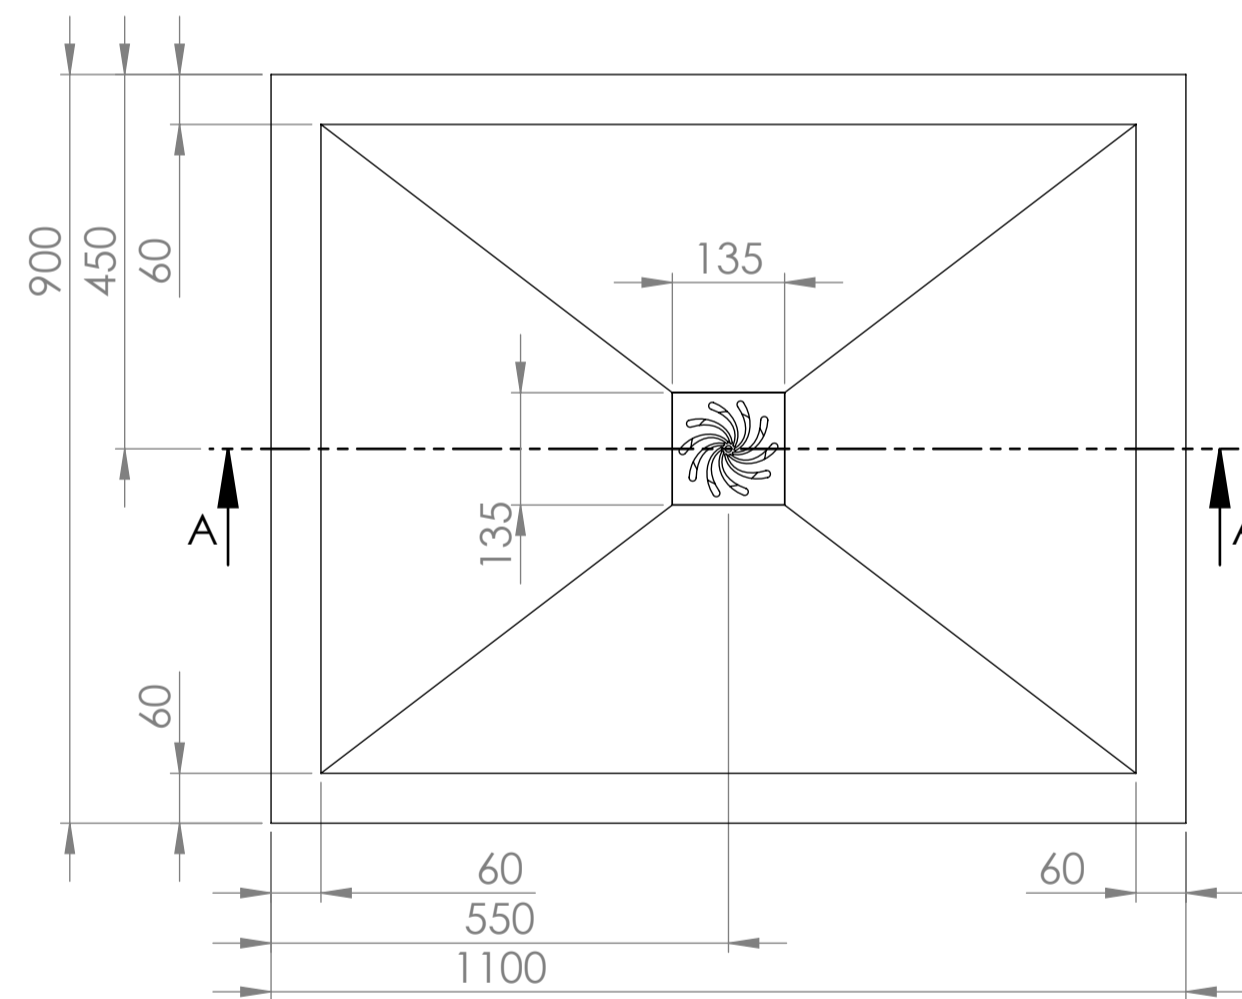

Top View

Full Enclosure View

Shower Tray with Enclosure Kit - A

Shower Tray - Top View

Section View A - A

Waste Kit - Side View

LUSO

Product Name	Modular Kit A
Size, mm	1100 x 900
Contains	Shower Tray Shower Waste 10mm Glass Panel Glass-Wall Fixing Kit Glass Bracing Bar

All dimensions provided in mm.