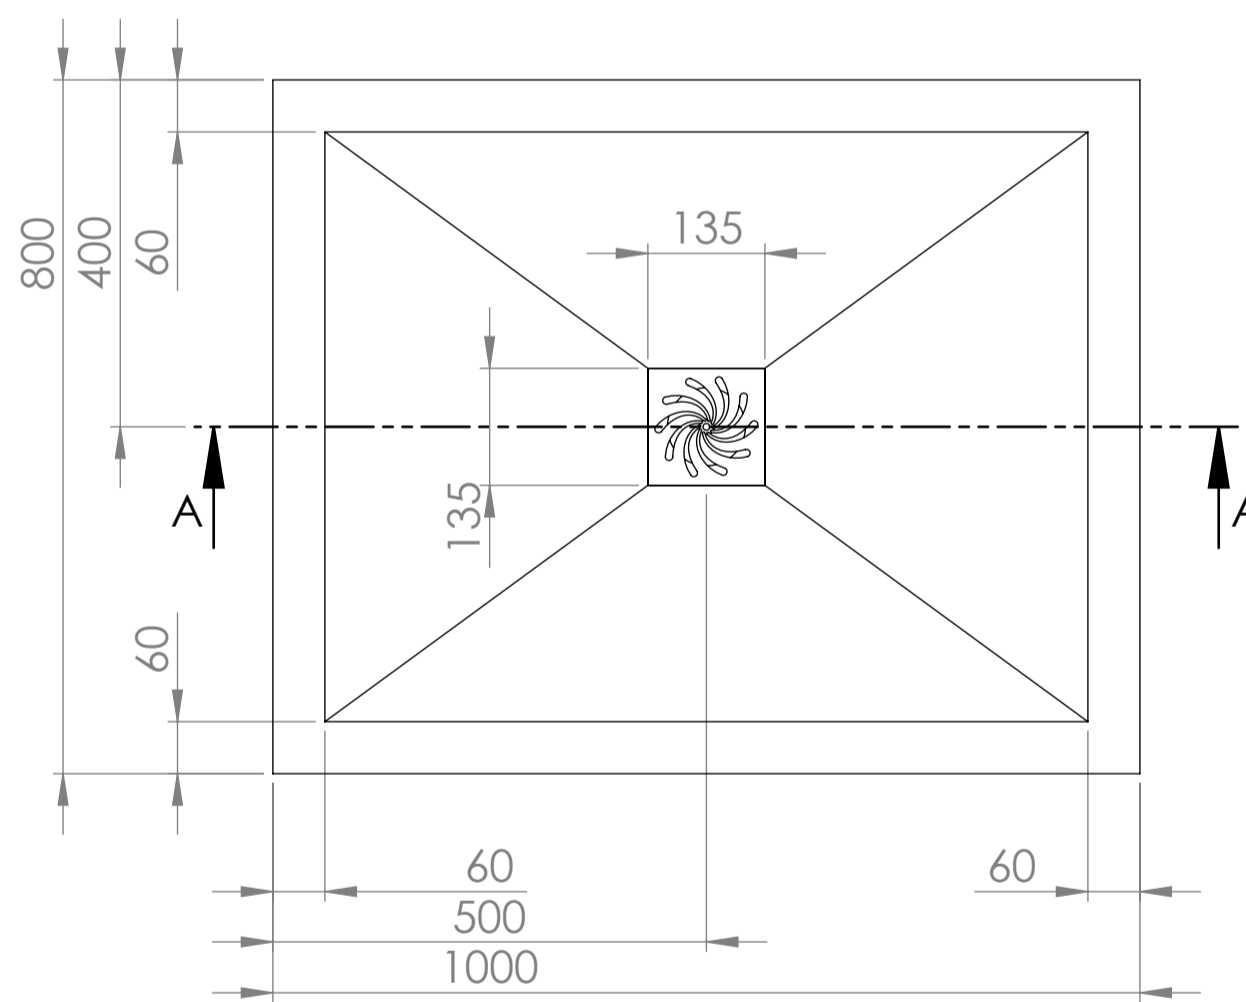

Top View

Full Enclosure View

Shower Tray with Enclosure Kit - A

Shower Tray - Top View

Section View A - A

Waste Kit - Side View

**LUSO**

Product Name	Modular Kit A
Size, mm	1100 x 800
Contains	Shower Tray Shower Waste 10mm Glass Panel Glass-Wall Fixing Kit Glass Bracing Bar

All dimensions provided in mm.