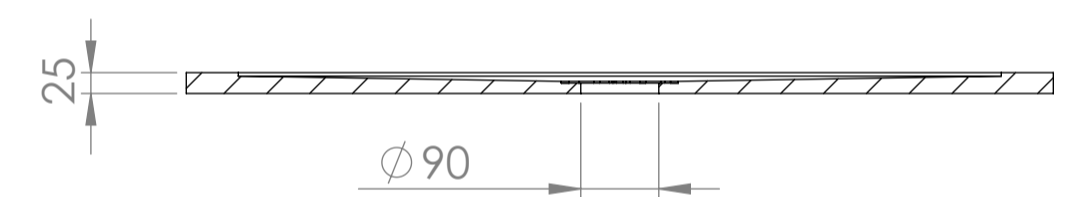

Top View

Full Enclosure View

Shower Tray with Enclosure Kit - A

Shower Tray - Top View

Section View A - A

Waste Kit - Side View

**LUSO**

Product Name	Modular Kit A
Size, mm	1100 x 800
Contains	Shower Tray Shower Waste 10mm Glass Panel Glass-Wall Fixing Kit Glass Bracing Bar

All dimensions provided in mm.