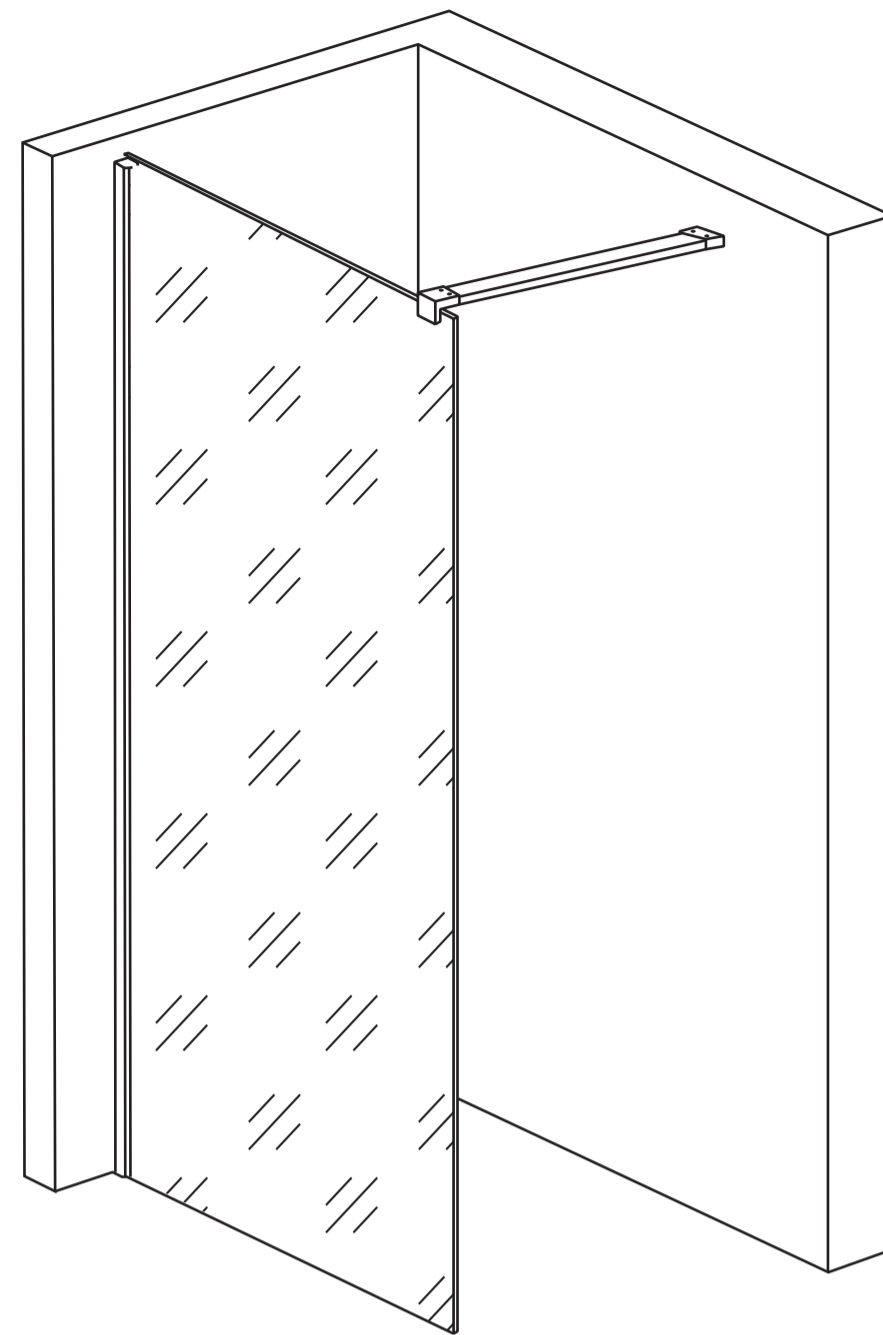

Top View

Full Enclosure View

Shower Tray with Enclosure Kit - A

Shower Tray - Top View

Section View A - A

Waste Kit - Side View

**LUSO**

Product Name	Modular Kit A
Size, mm	1100 x 800
Contains	Shower Tray Shower Waste 10mm Glass Panel Glass-Wall Fixing Kit Glass Bracing Bar

All dimensions provided in mm.