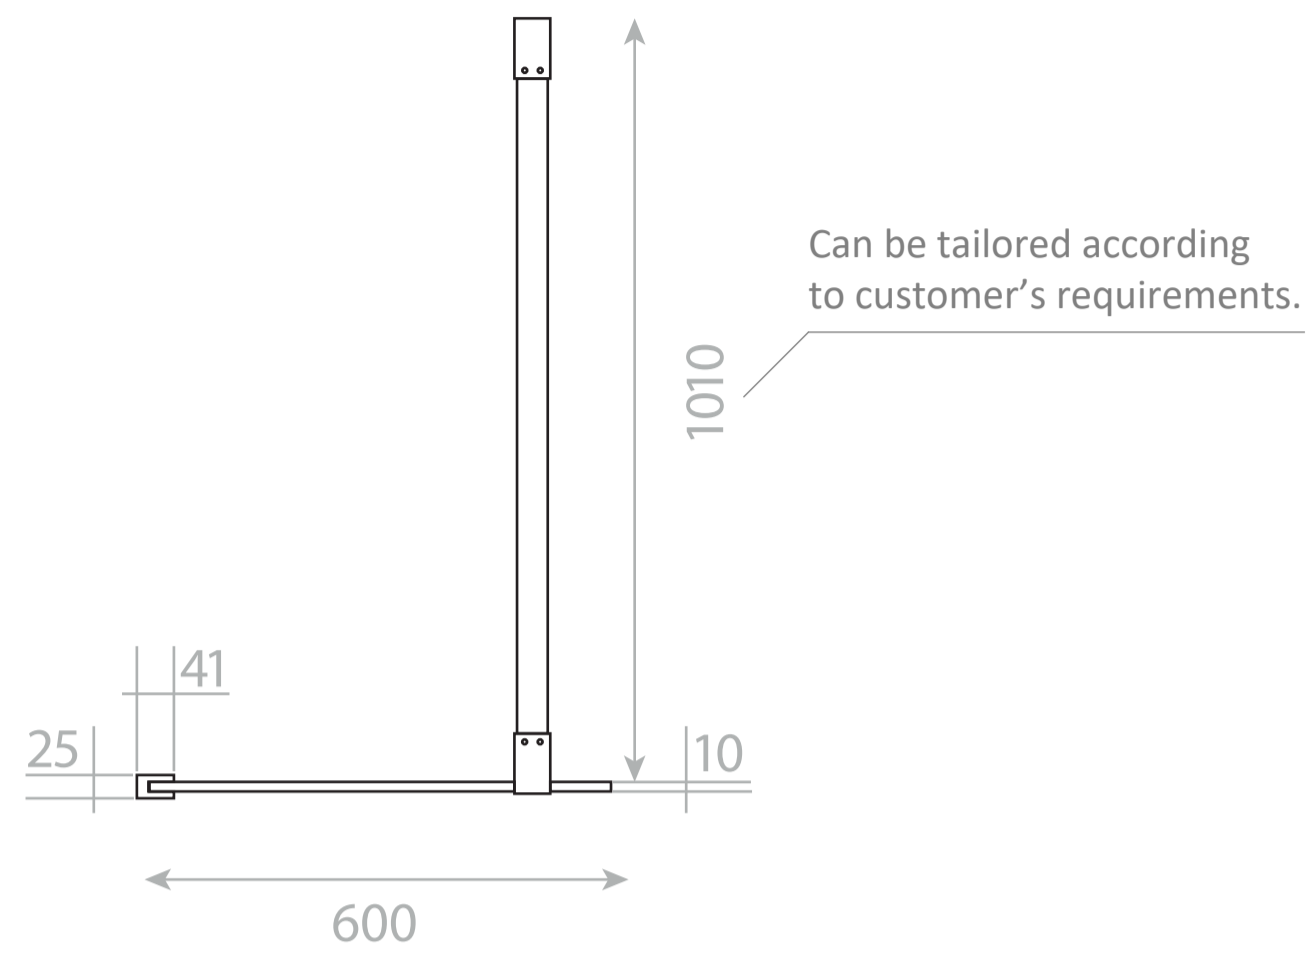

Top View

Full Enclosure View

Shower Tray with Enclosure Kit - A

Shower Tray - Top View

Section View A - A

Waste Kit - Side View

**LUSO**

Product Name	Modular Kit A
Size, mm	1100 x 800
Contains	Shower Tray Shower Waste 10mm Glass Panel Glass-Wall Fixing Kit Glass Bracing Bar

All dimensions provided in mm.