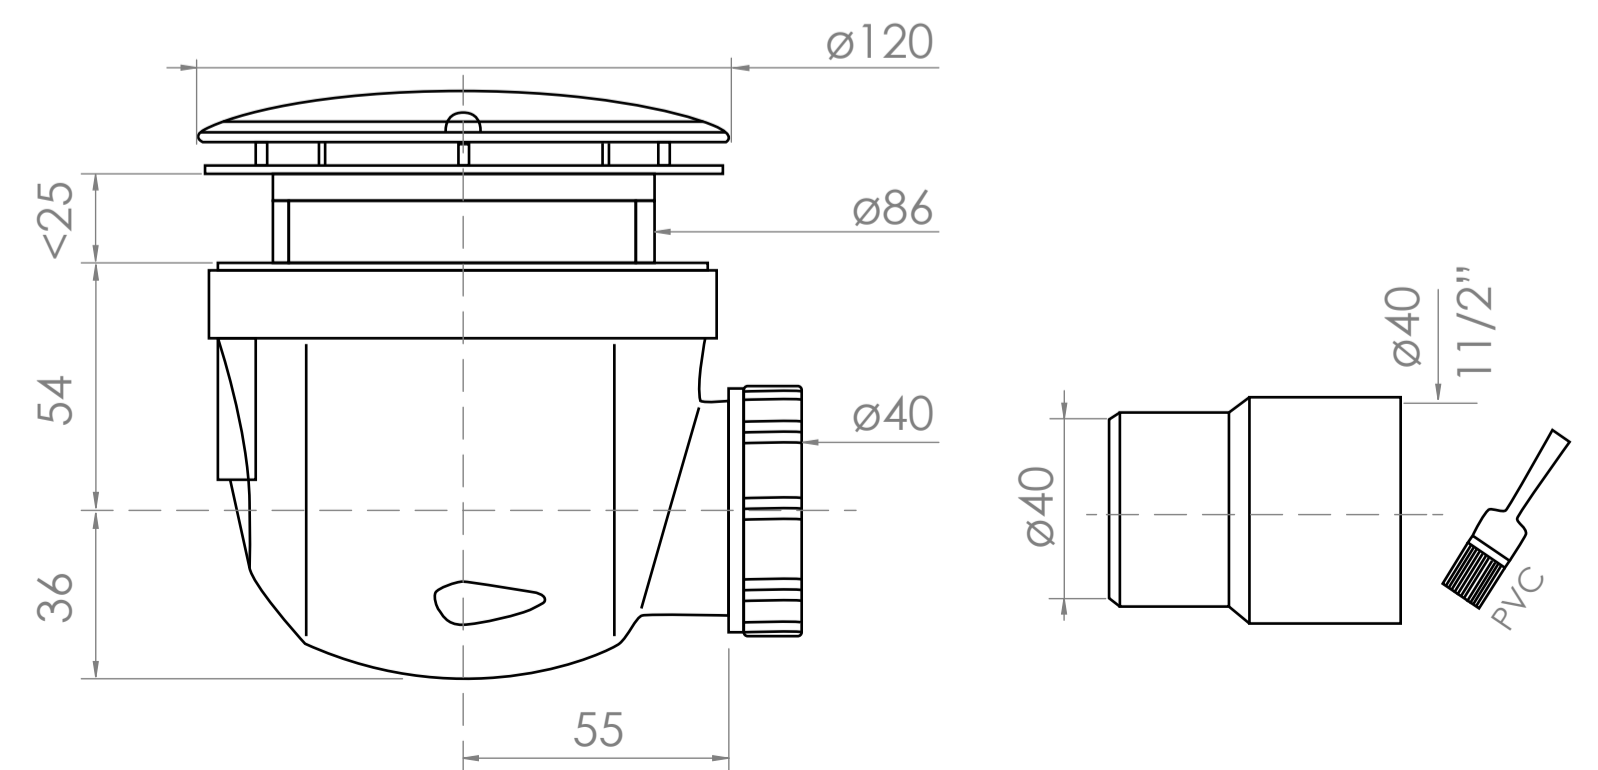

Top View

Full Enclosure View

Shower Tray with Enclosure Kit - A

Shower Tray - Top View

Section View A - A

Waste Kit - Side View

**LUSO**

Product Name	Modular Kit A
Size, mm	1100 x 800
Contains	Shower Tray Shower Waste 10mm Glass Panel Glass-Wall Fixing Kit Glass Bracing Bar

All dimensions provided in mm.