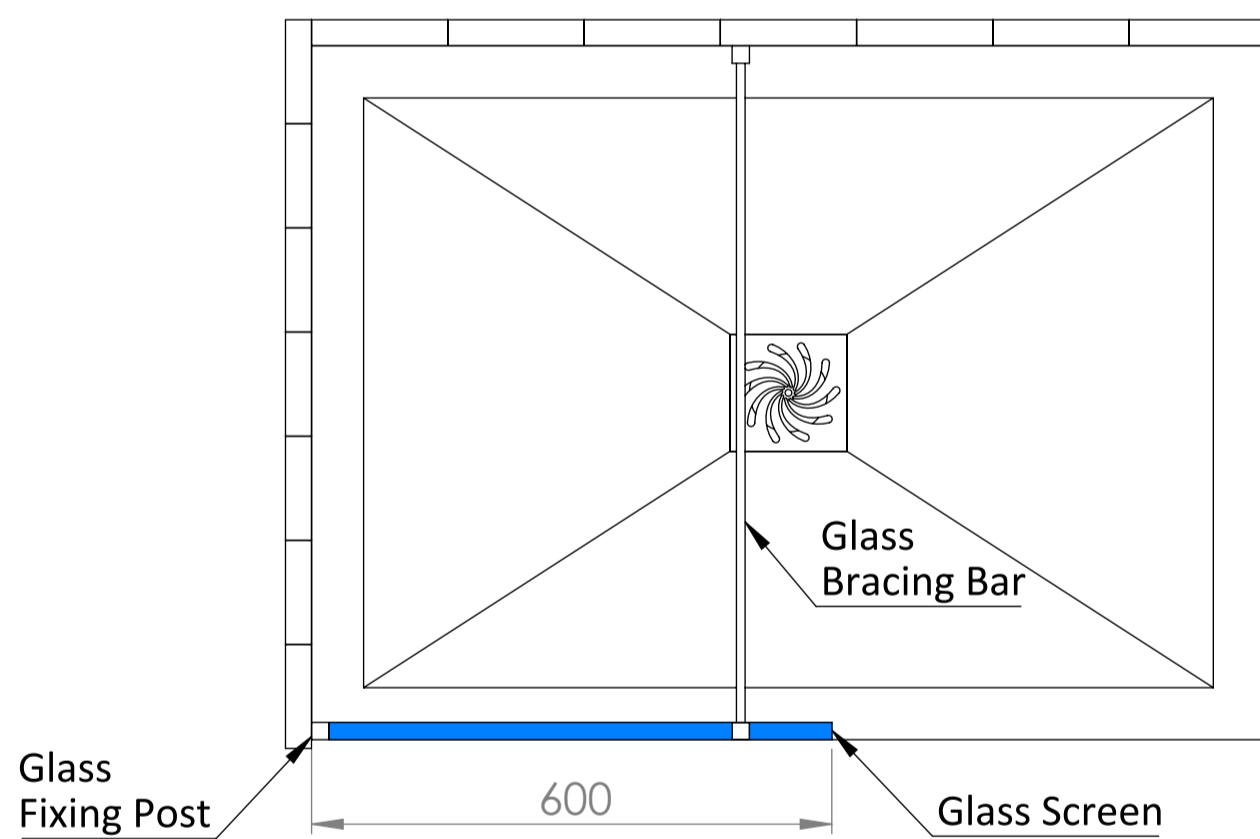

Top View

Full Enclosure View

Shower Tray with Enclosure Kit - A

Shower Tray - Top View

Section View A - A

Waste Kit - Side View

**LUSO**

Product Name	Modular Kit A
Size, mm	1100 x 800
Contains	Shower Tray Shower Waste 10mm Glass Panel Glass-Wall Fixing Kit Glass Bracing Bar

All dimensions provided in mm.