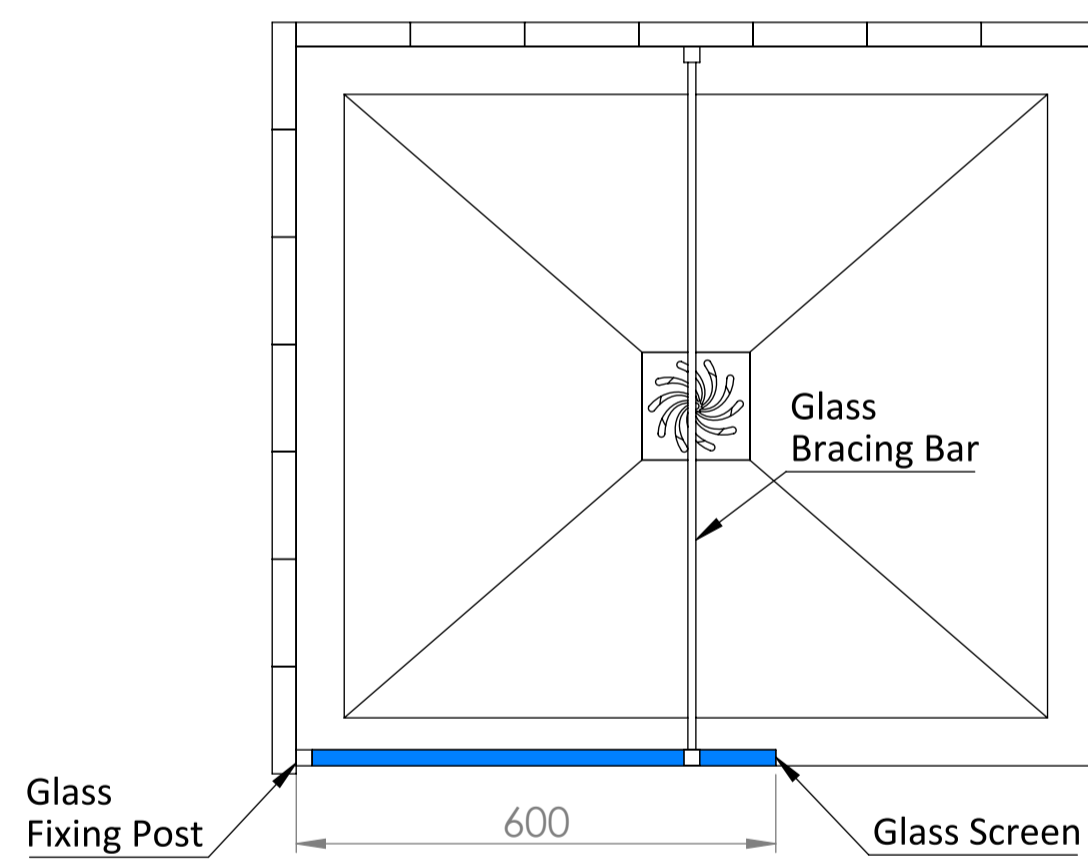

Top View

Full Enclosure View

Shower Tray with Enclosure Kit - A

Shower Tray - Top View

Section View A - A

Waste Kit - Side View

LUSO

Product Name	Modular Kit A
Size, mm	1000 x 900
Contains	Shower Tray Shower Waste 10mm Glass Panel Glass-Wall Fixing Kit Glass Bracing Bar

All dimensions provided in mm.