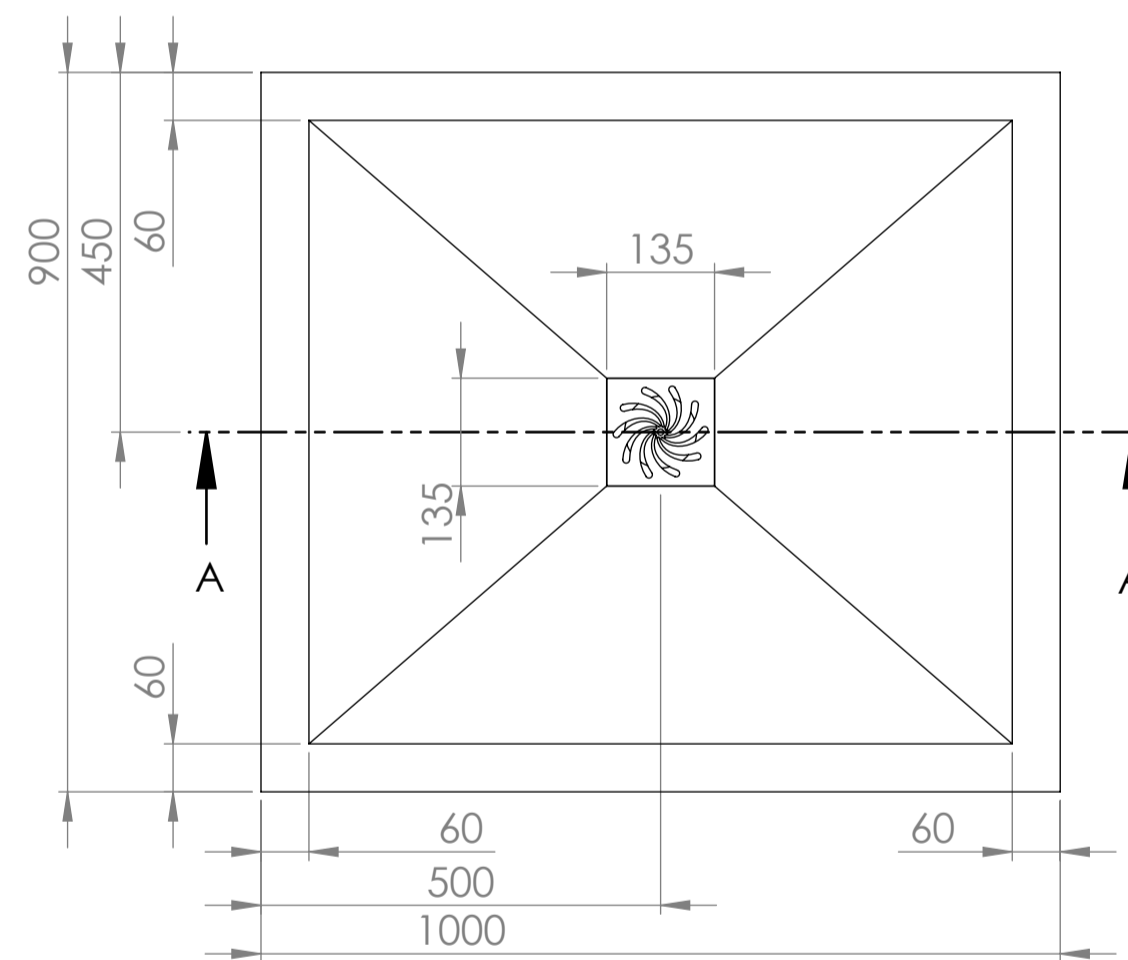

Top View

Full Enclosure View

Shower Tray with Enclosure Kit - A

Shower Tray - Top View

Section View A - A

Waste Kit - Side View

LUSO

Product Name	Modular Kit A
Size, mm	1000 x 900
Contains	Shower Tray Shower Waste 10mm Glass Panel Glass-Wall Fixing Kit Glass Bracing Bar

All dimensions provided in mm.