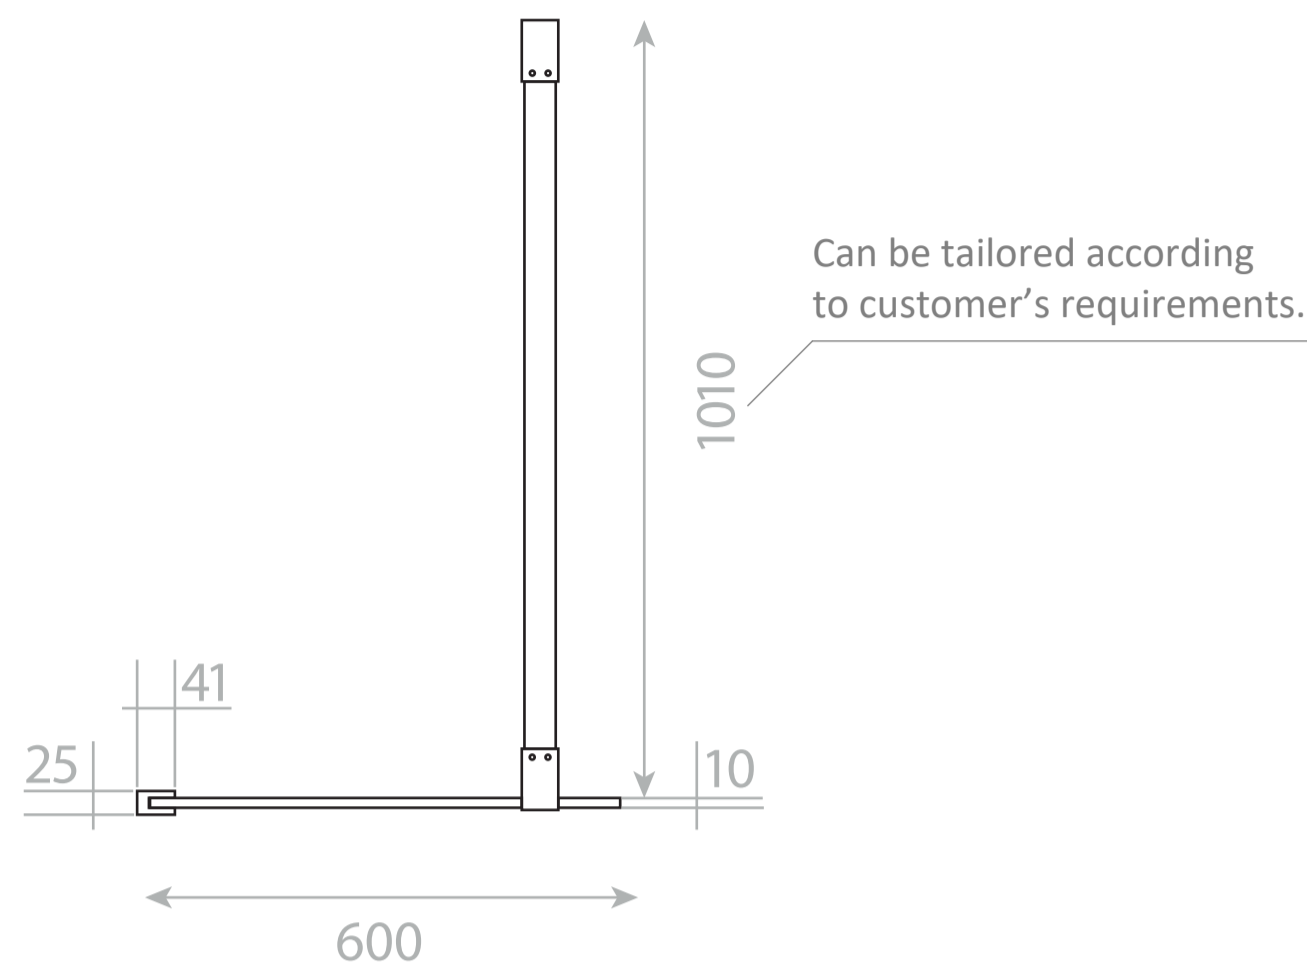

Top View

Full Enclosure View

Shower Tray with Enclosure Kit - A

Shower Tray - Top View

Section View A - A

Waste Kit - Side View

LUSO

Product Name	Modular Kit A
Size, mm	1000 x 900
Contains	Shower Tray Shower Waste 10mm Glass Panel Glass-Wall Fixing Kit Glass Bracing Bar

All dimensions provided in mm.