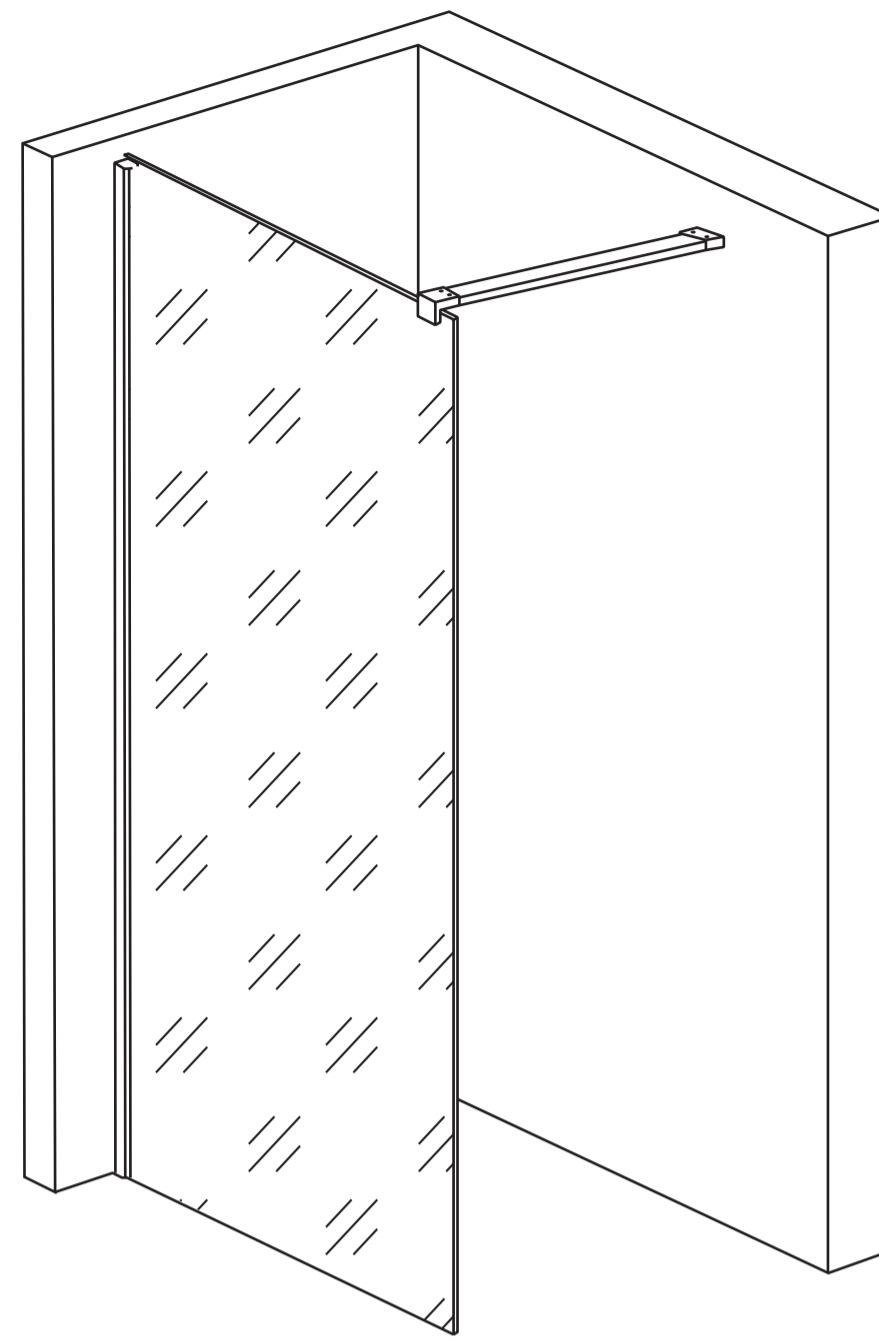

Top View

Full Enclosure View

Shower Tray with Enclosure Kit - A

Shower Tray - Top View

Section View A - A

Waste Kit - Side View

LUSO

Product Name	Modular Kit A
Size, mm	1000 x 900
Contains	Shower Tray Shower Waste 10mm Glass Panel Glass-Wall Fixing Kit Glass Bracing Bar

All dimensions provided in mm.