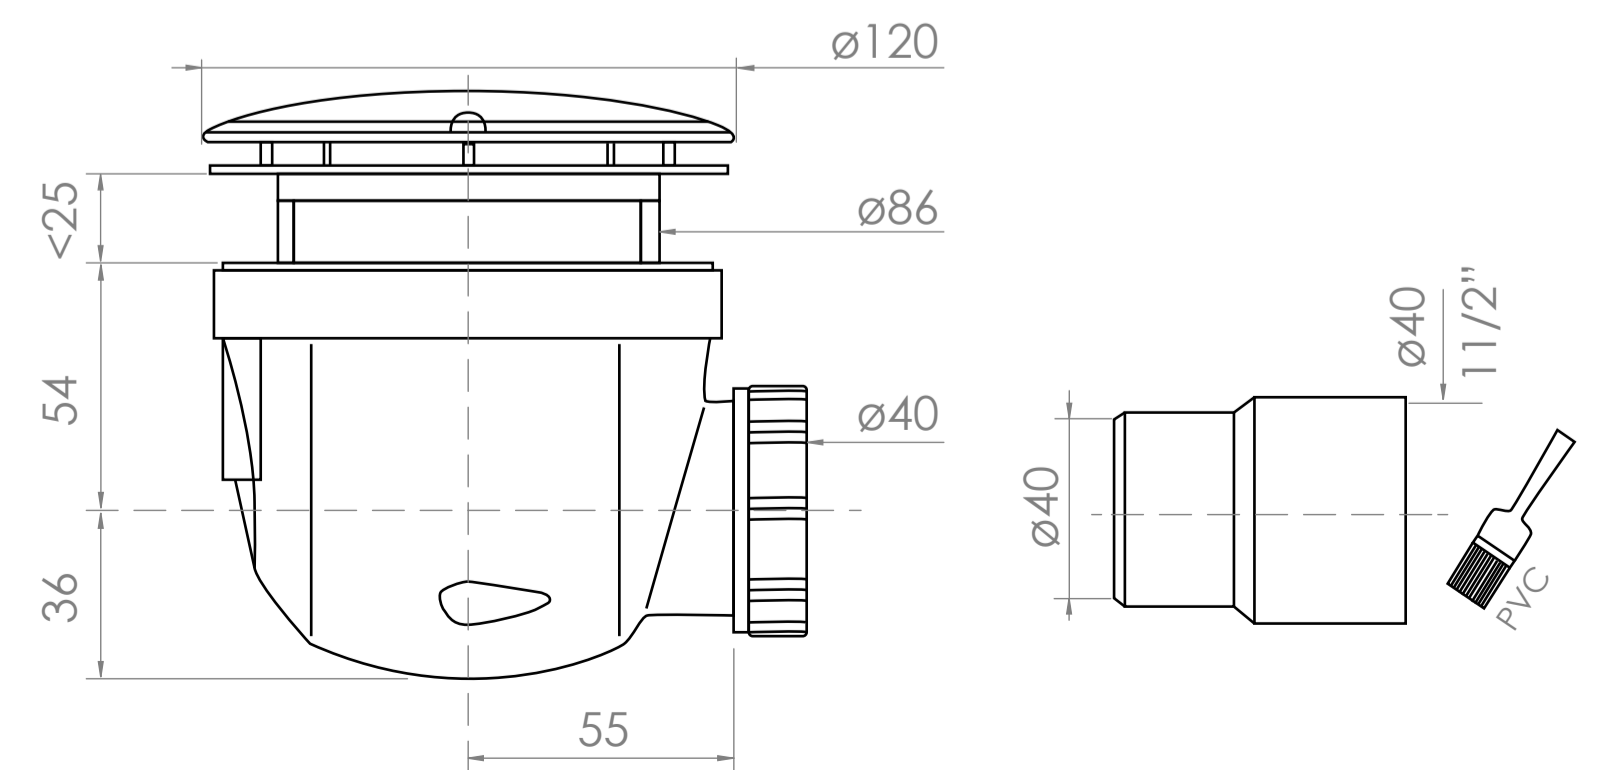

Top View

Full Enclosure View

Shower Tray with Enclosure Kit - A

Shower Tray - Top View

Section View A - A

Waste Kit - Side View

LUSO

Product Name	Modular Kit A
Size, mm	1000 x 900
Contains	Shower Tray Shower Waste 10mm Glass Panel Glass-Wall Fixing Kit Glass Bracing Bar

All dimensions provided in mm.