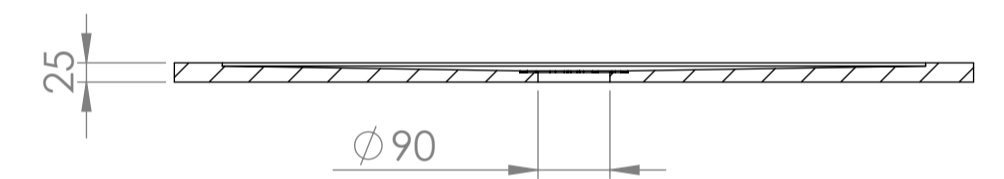

Top View

Full Enclosure View

Shower Tray with Enclosure Kit - A

Shower Tray - Top View

Section View A - A

Waste Kit - Side View

LUSO

Product Name	Modular Kit A
Size, mm	1000 x 900
Contains	Shower Tray Shower Waste 10mm Glass Panel Glass-Wall Fixing Kit Glass Bracing Bar

All dimensions provided in mm.