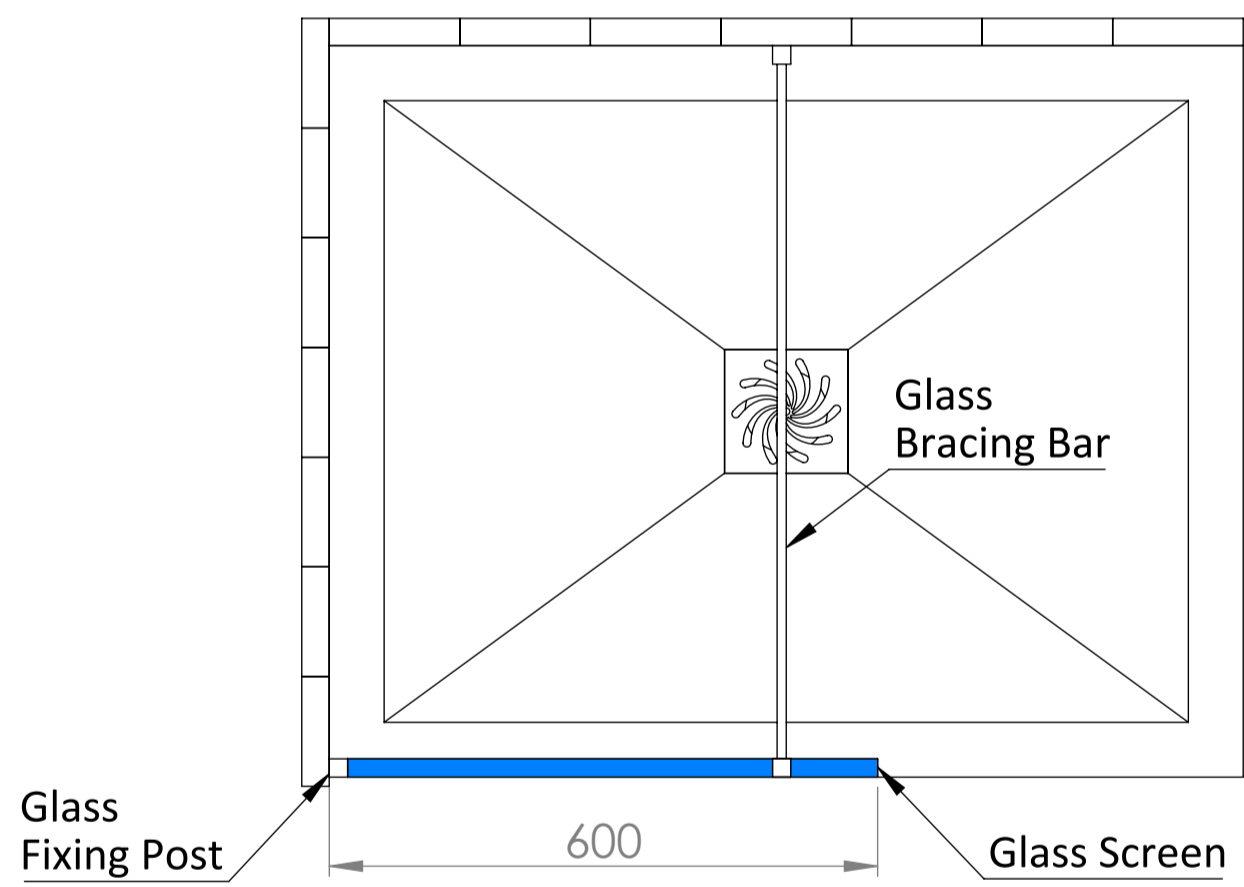

Top View

Full Enclosure View

Shower Tray with Enclosure Kit - A

Shower Tray - Top View

Section View A - A

Waste Kit - Side View

**LUSO**

Product Name	Modular Kit A
Size, mm	1000 x 800
Contains	Shower Tray Shower Waste 10mm Glass Panel Glass-Wall Fixing Kit Glass Bracing Bar

All dimensions provided in mm.