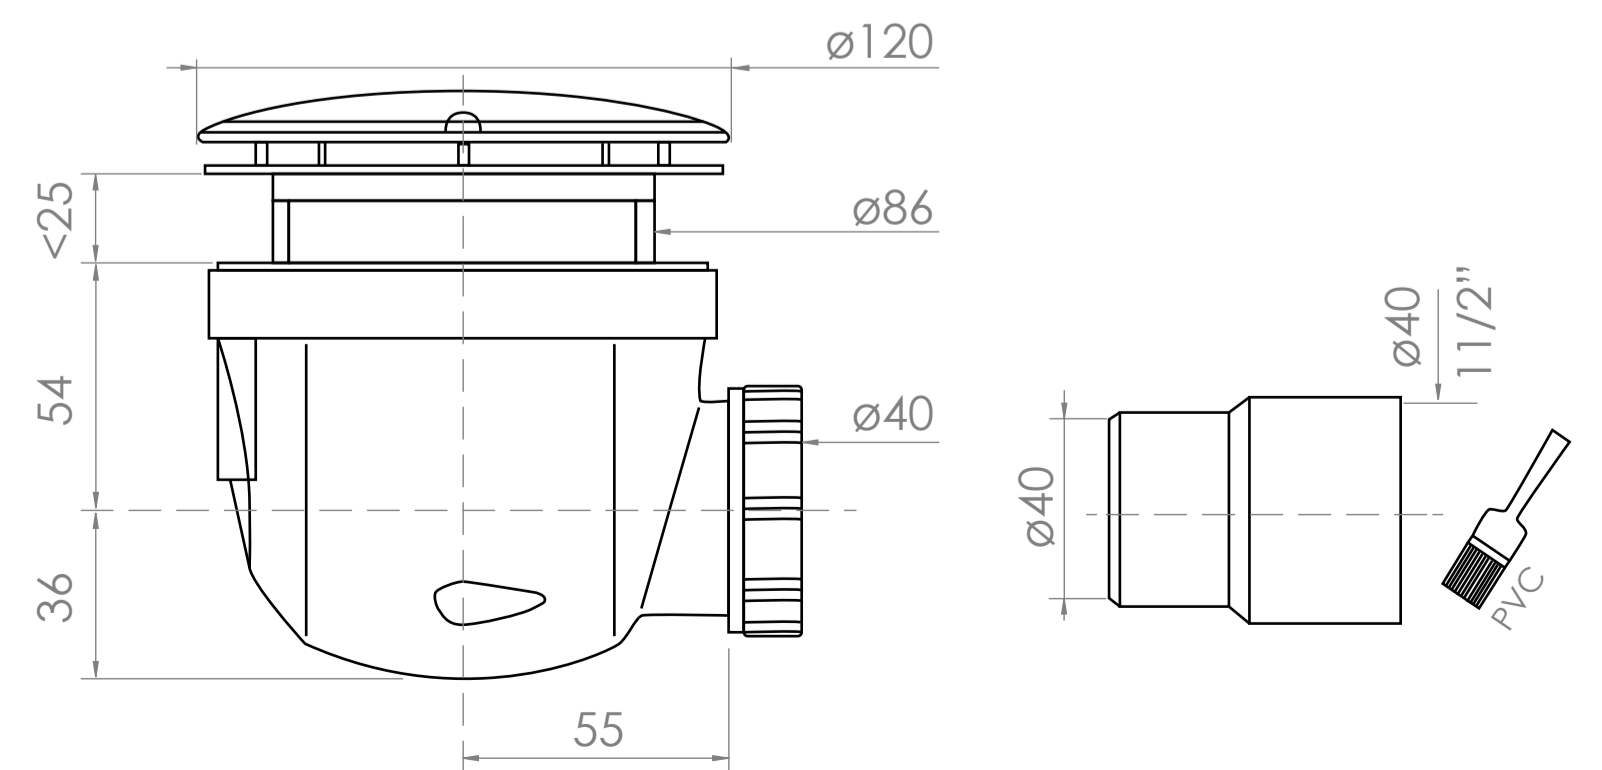

Top View

Full Enclosure View

Shower Tray with Enclosure Kit - A

Shower Tray - Top View

Section View A - A

Waste Kit - Side View

**LUSO**

Product Name	Modular Kit A
Size, mm	1000 x 800
Contains	Shower Tray Shower Waste 10mm Glass Panel Glass-Wall Fixing Kit Glass Bracing Bar

All dimensions provided in mm.