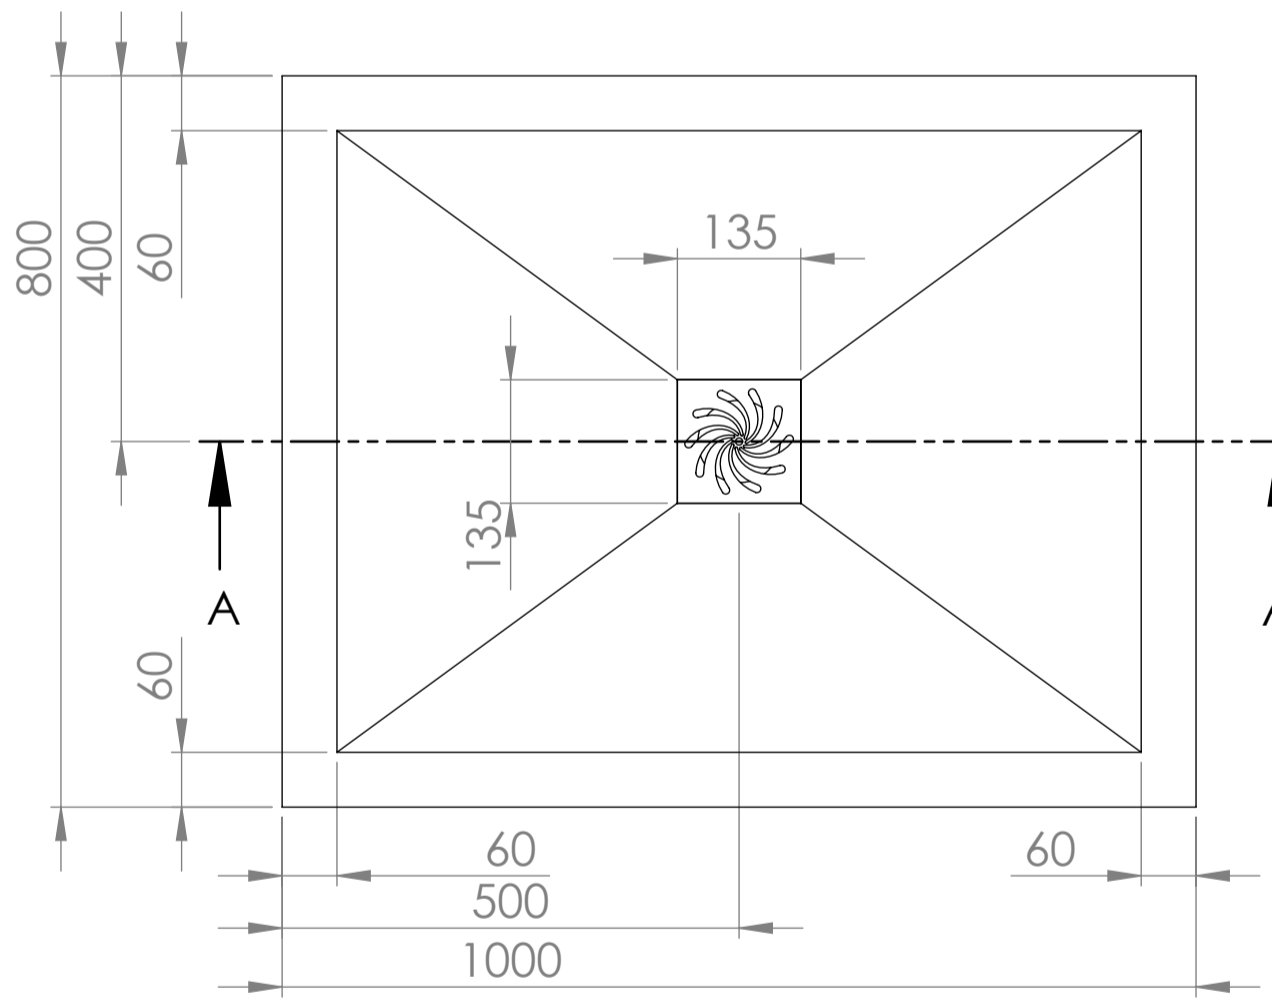

Top View

Full Enclosure View

Shower Tray with Enclosure Kit - A

Shower Tray - Top View

Section View A - A

Waste Kit - Side View

**LUSO**

Product Name	Modular Kit A
Size, mm	1000 x 800
Contains	Shower Tray Shower Waste 10mm Glass Panel Glass-Wall Fixing Kit Glass Bracing Bar

All dimensions provided in mm.