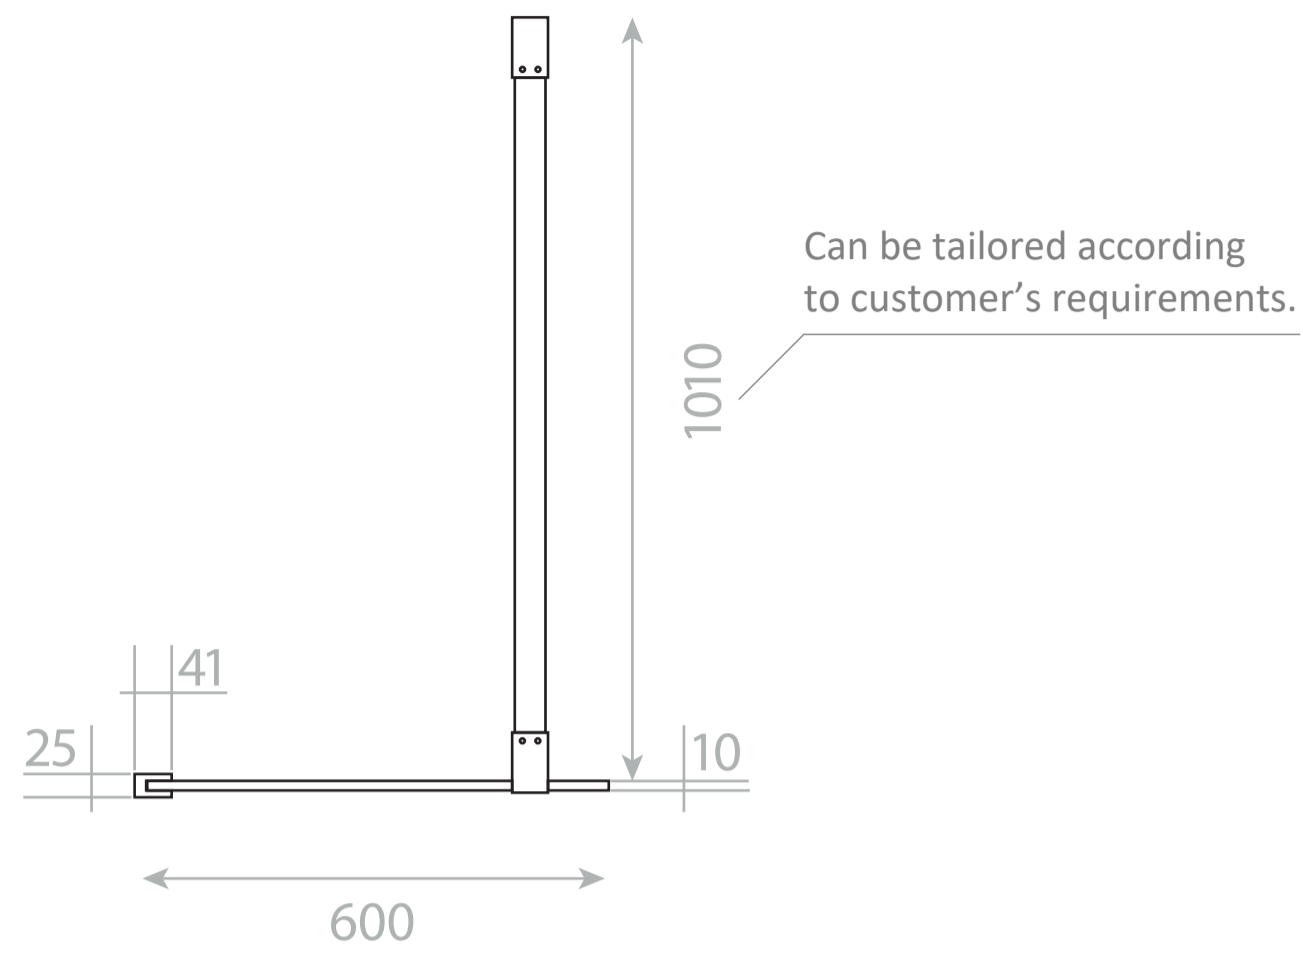

Top View

Full Enclosure View

Shower Tray with Enclosure Kit - A

Shower Tray - Top View

Section View A - A

Waste Kit - Side View

**LUSO**

Product Name	Modular Kit A
Size, mm	1000 x 800
Contains	Shower Tray Shower Waste 10mm Glass Panel Glass-Wall Fixing Kit Glass Bracing Bar

All dimensions provided in mm.