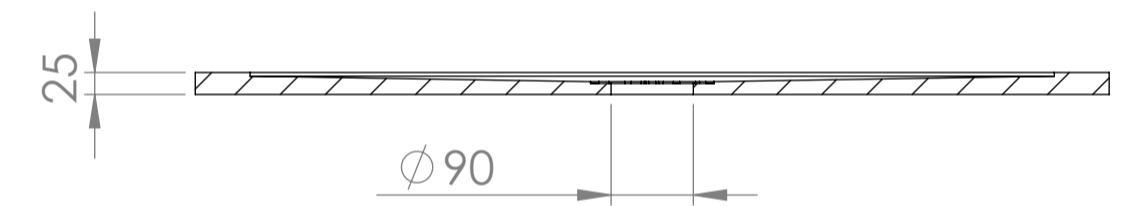

Top View

Full Enclosure View

Shower Tray with Enclosure Kit - A

Shower Tray - Top View

Section View A - A

Waste Kit - Side View

**LUSO**

Product Name	Modular Kit A
Size, mm	1000 x 800
Contains	Shower Tray Shower Waste 10mm Glass Panel Glass-Wall Fixing Kit Glass Bracing Bar

All dimensions provided in mm.