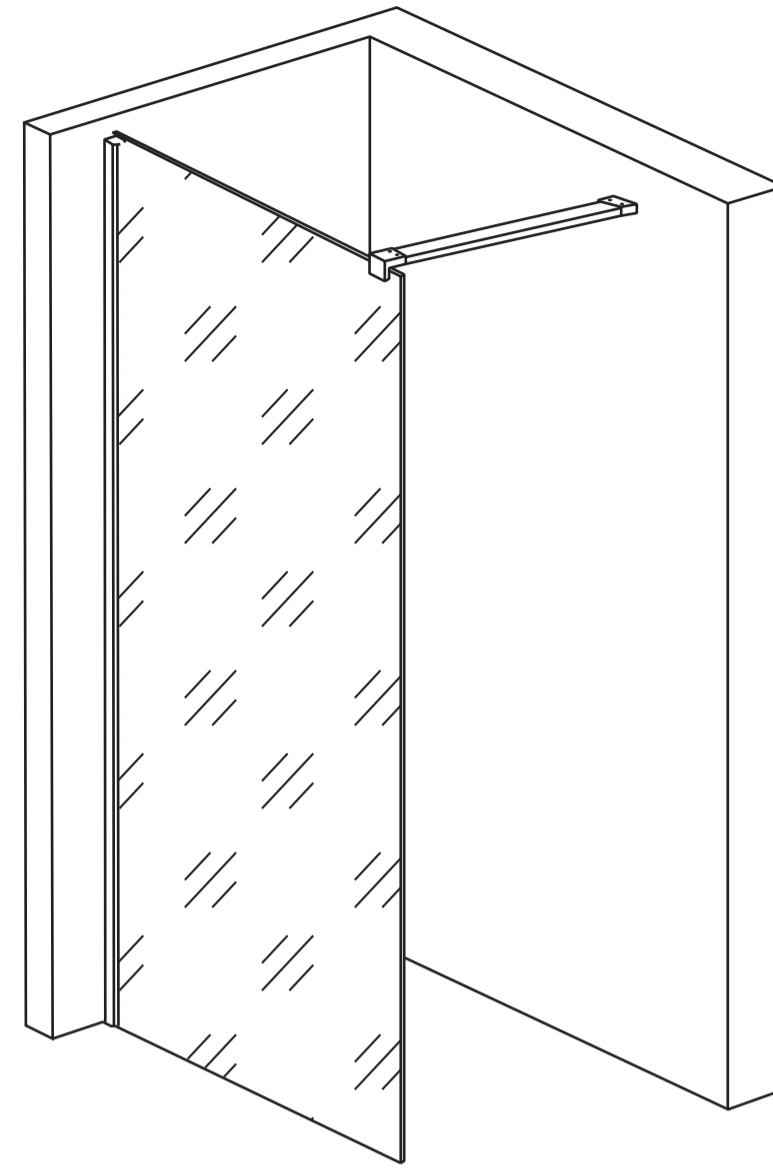

Top View

Full Enclosure View

Shower Tray with Enclosure Kit - A

Shower Tray - Top View

Section View A - A

Waste Kit - Side View

**LUSO**

Product Name	Modular Kit A
Size, mm	1000 x 800
Contains	Shower Tray Shower Waste 10mm Glass Panel Glass-Wall Fixing Kit Glass Bracing Bar

All dimensions provided in mm.