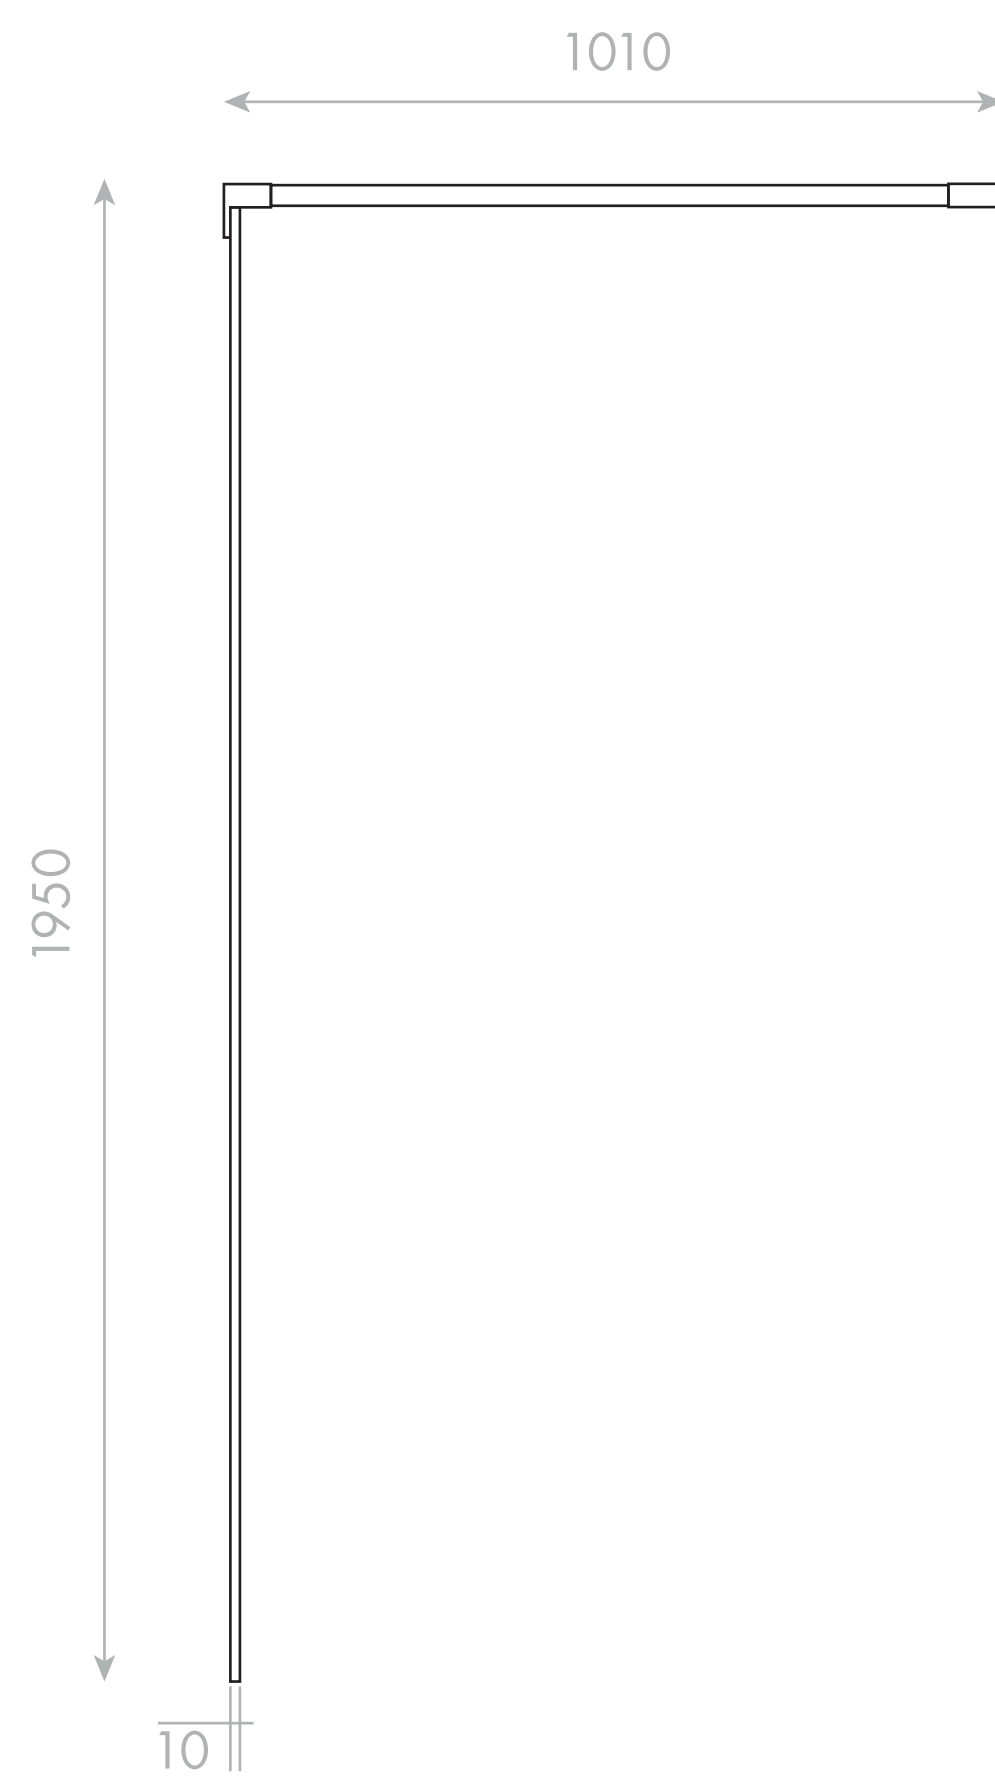

Top View

Front View

Side View

**LUSO**

Product Name	Modular Shower Screen Kit 1200
Glass Thickness	10mm
Product Size (mm)	1950 x 1200 x 1010

All dimensions provided in millimeters.