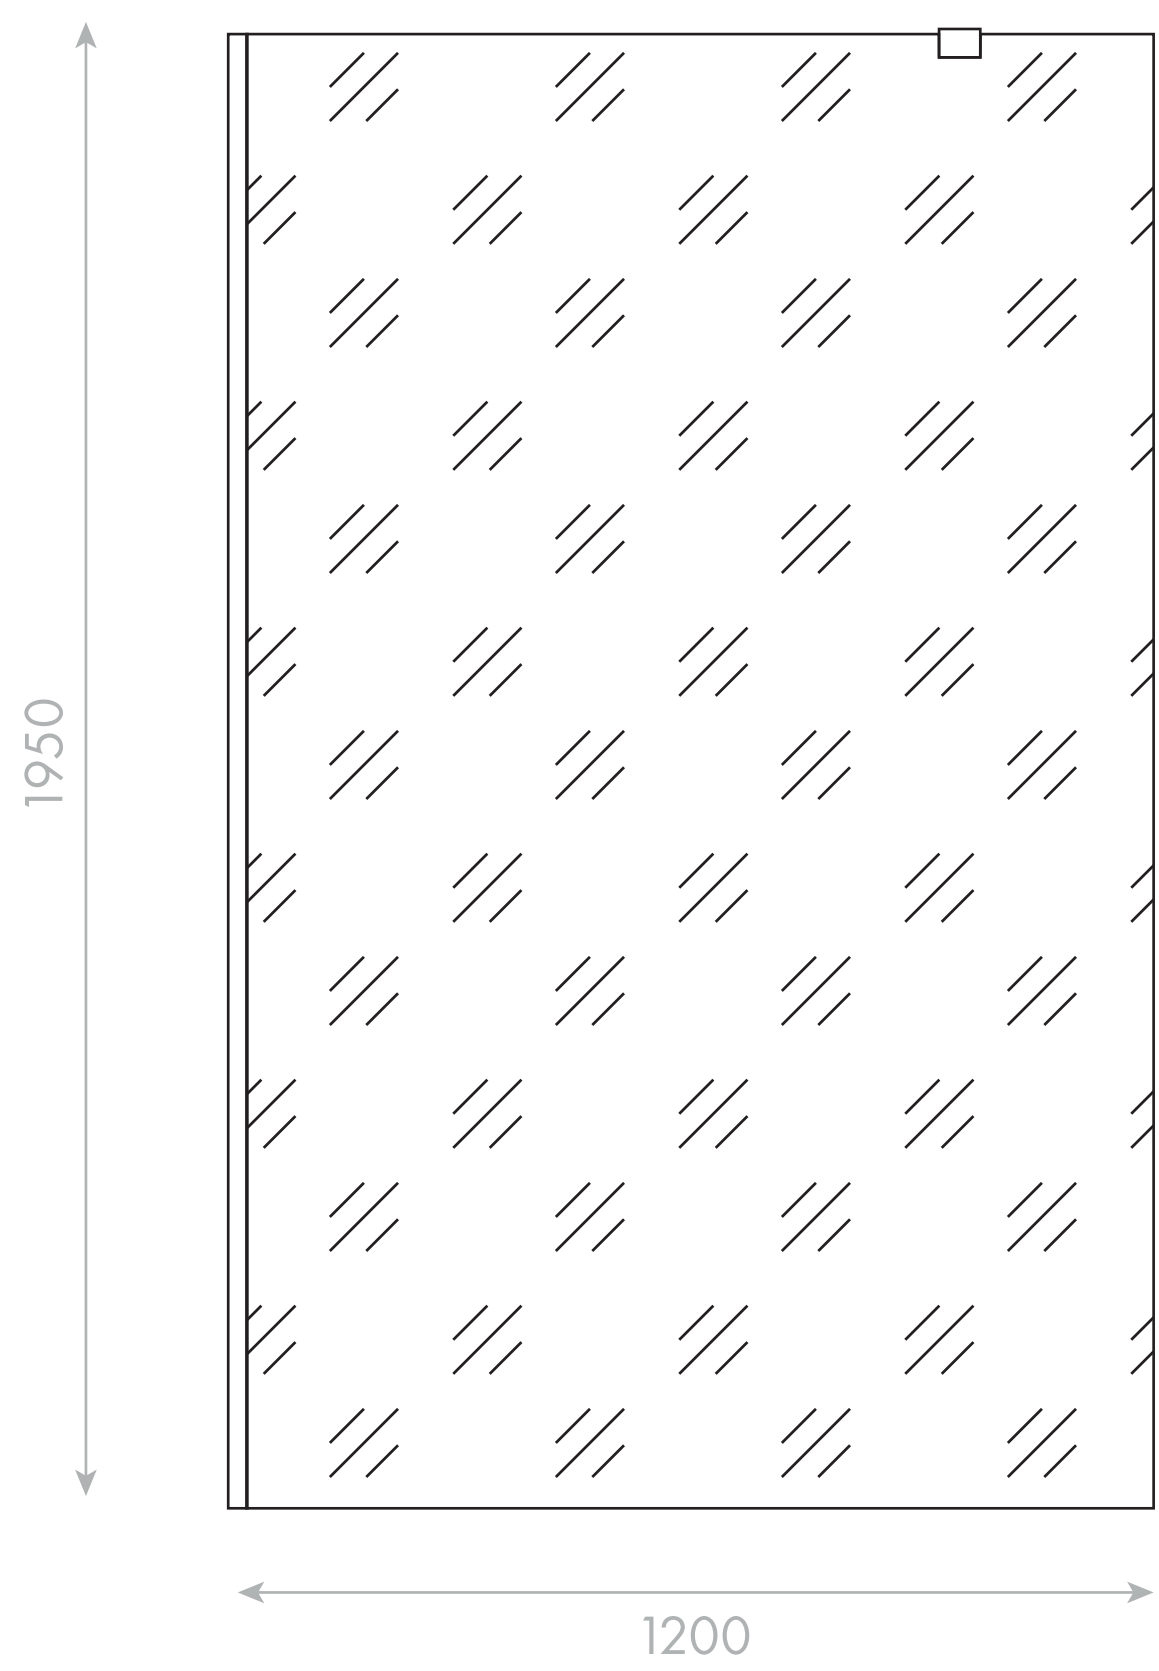

Top View

Front View

Side View

**LUSO**

Product Name	Modular Shower Screen Kit 1200
Glass Thickness	10mm
Product Size (mm)	1950 x 1200 x 1010

All dimensions provided in millimeters.