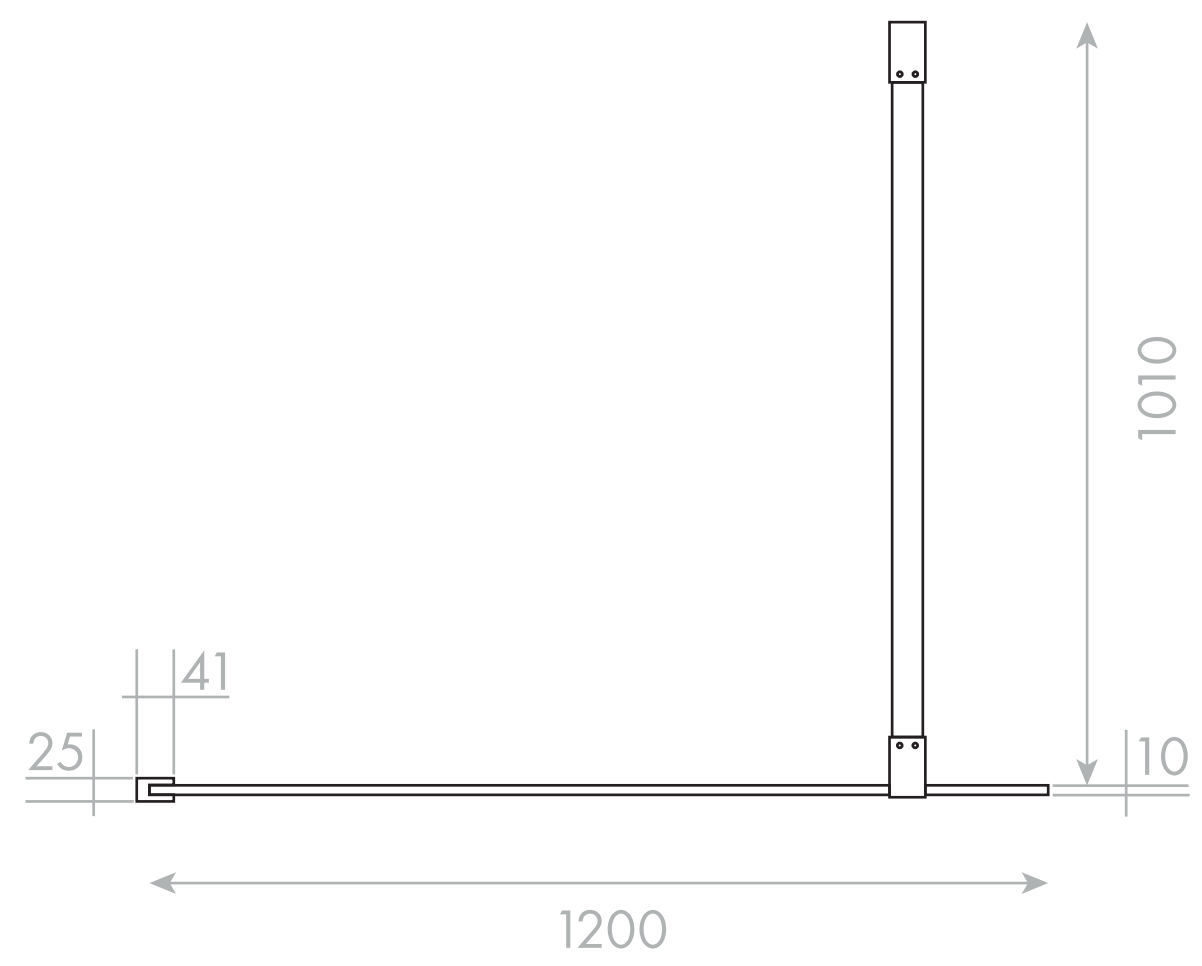

Top View

Front View

Side View

**LUSO**

Product Name	Modular Shower Screen Kit 1200
Glass Thickness	10mm
Product Size (mm)	1950 x 1200 x 1010

All dimensions provided in millimeters.