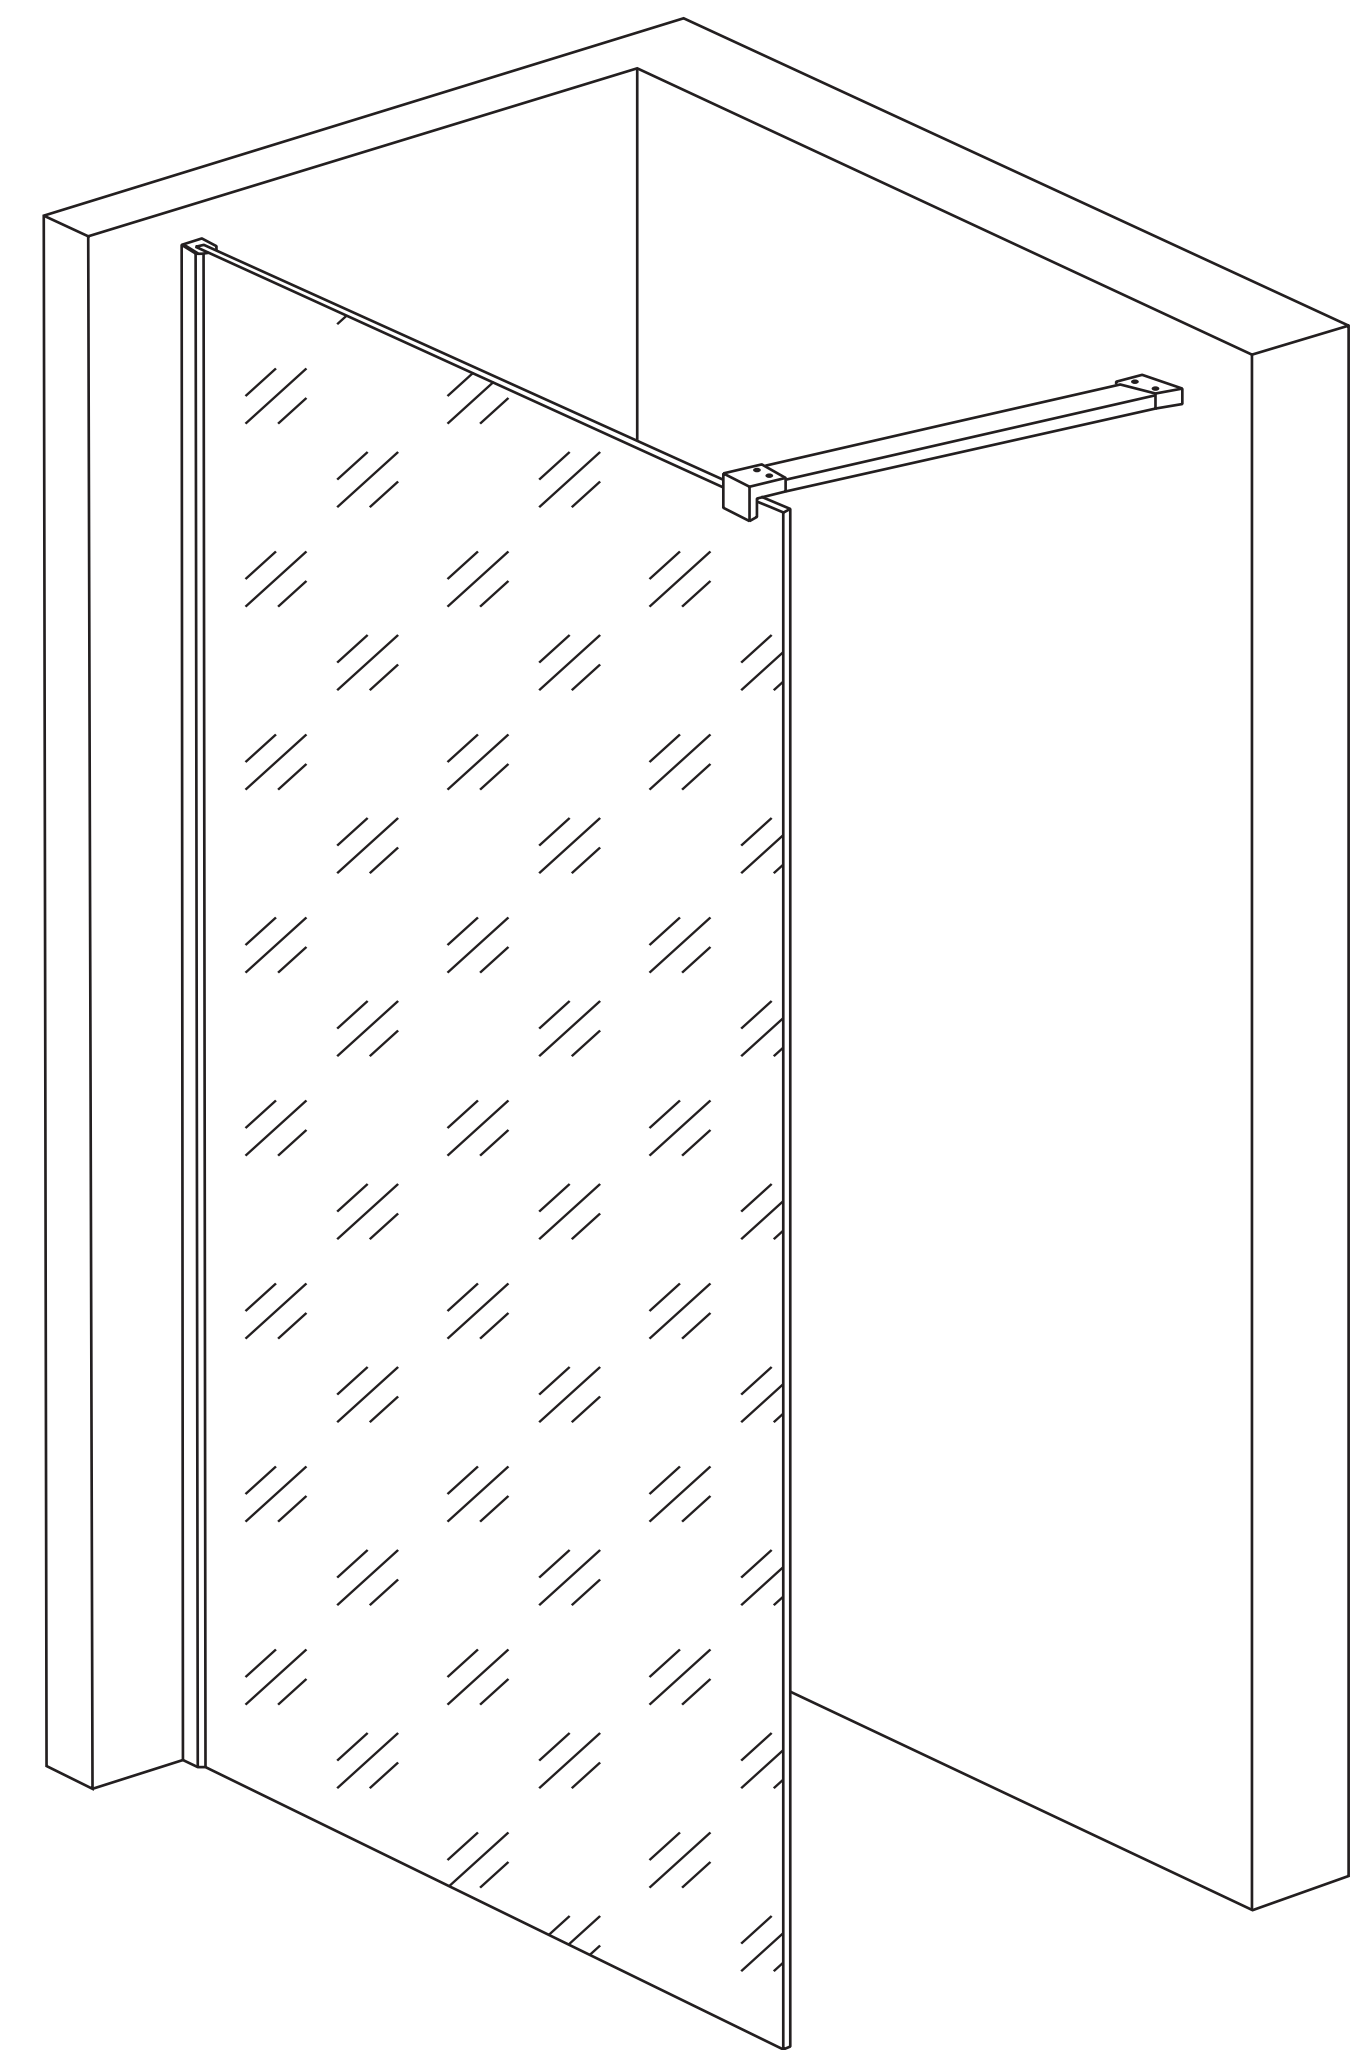

Top View

Front View

Side View

**LUSO**

Product Name	Modular Shower Screen Kit 1200
Glass Thickness	10mm
Product Size (mm)	1950 x 1200 x 1010

All dimensions provided in millimeters.