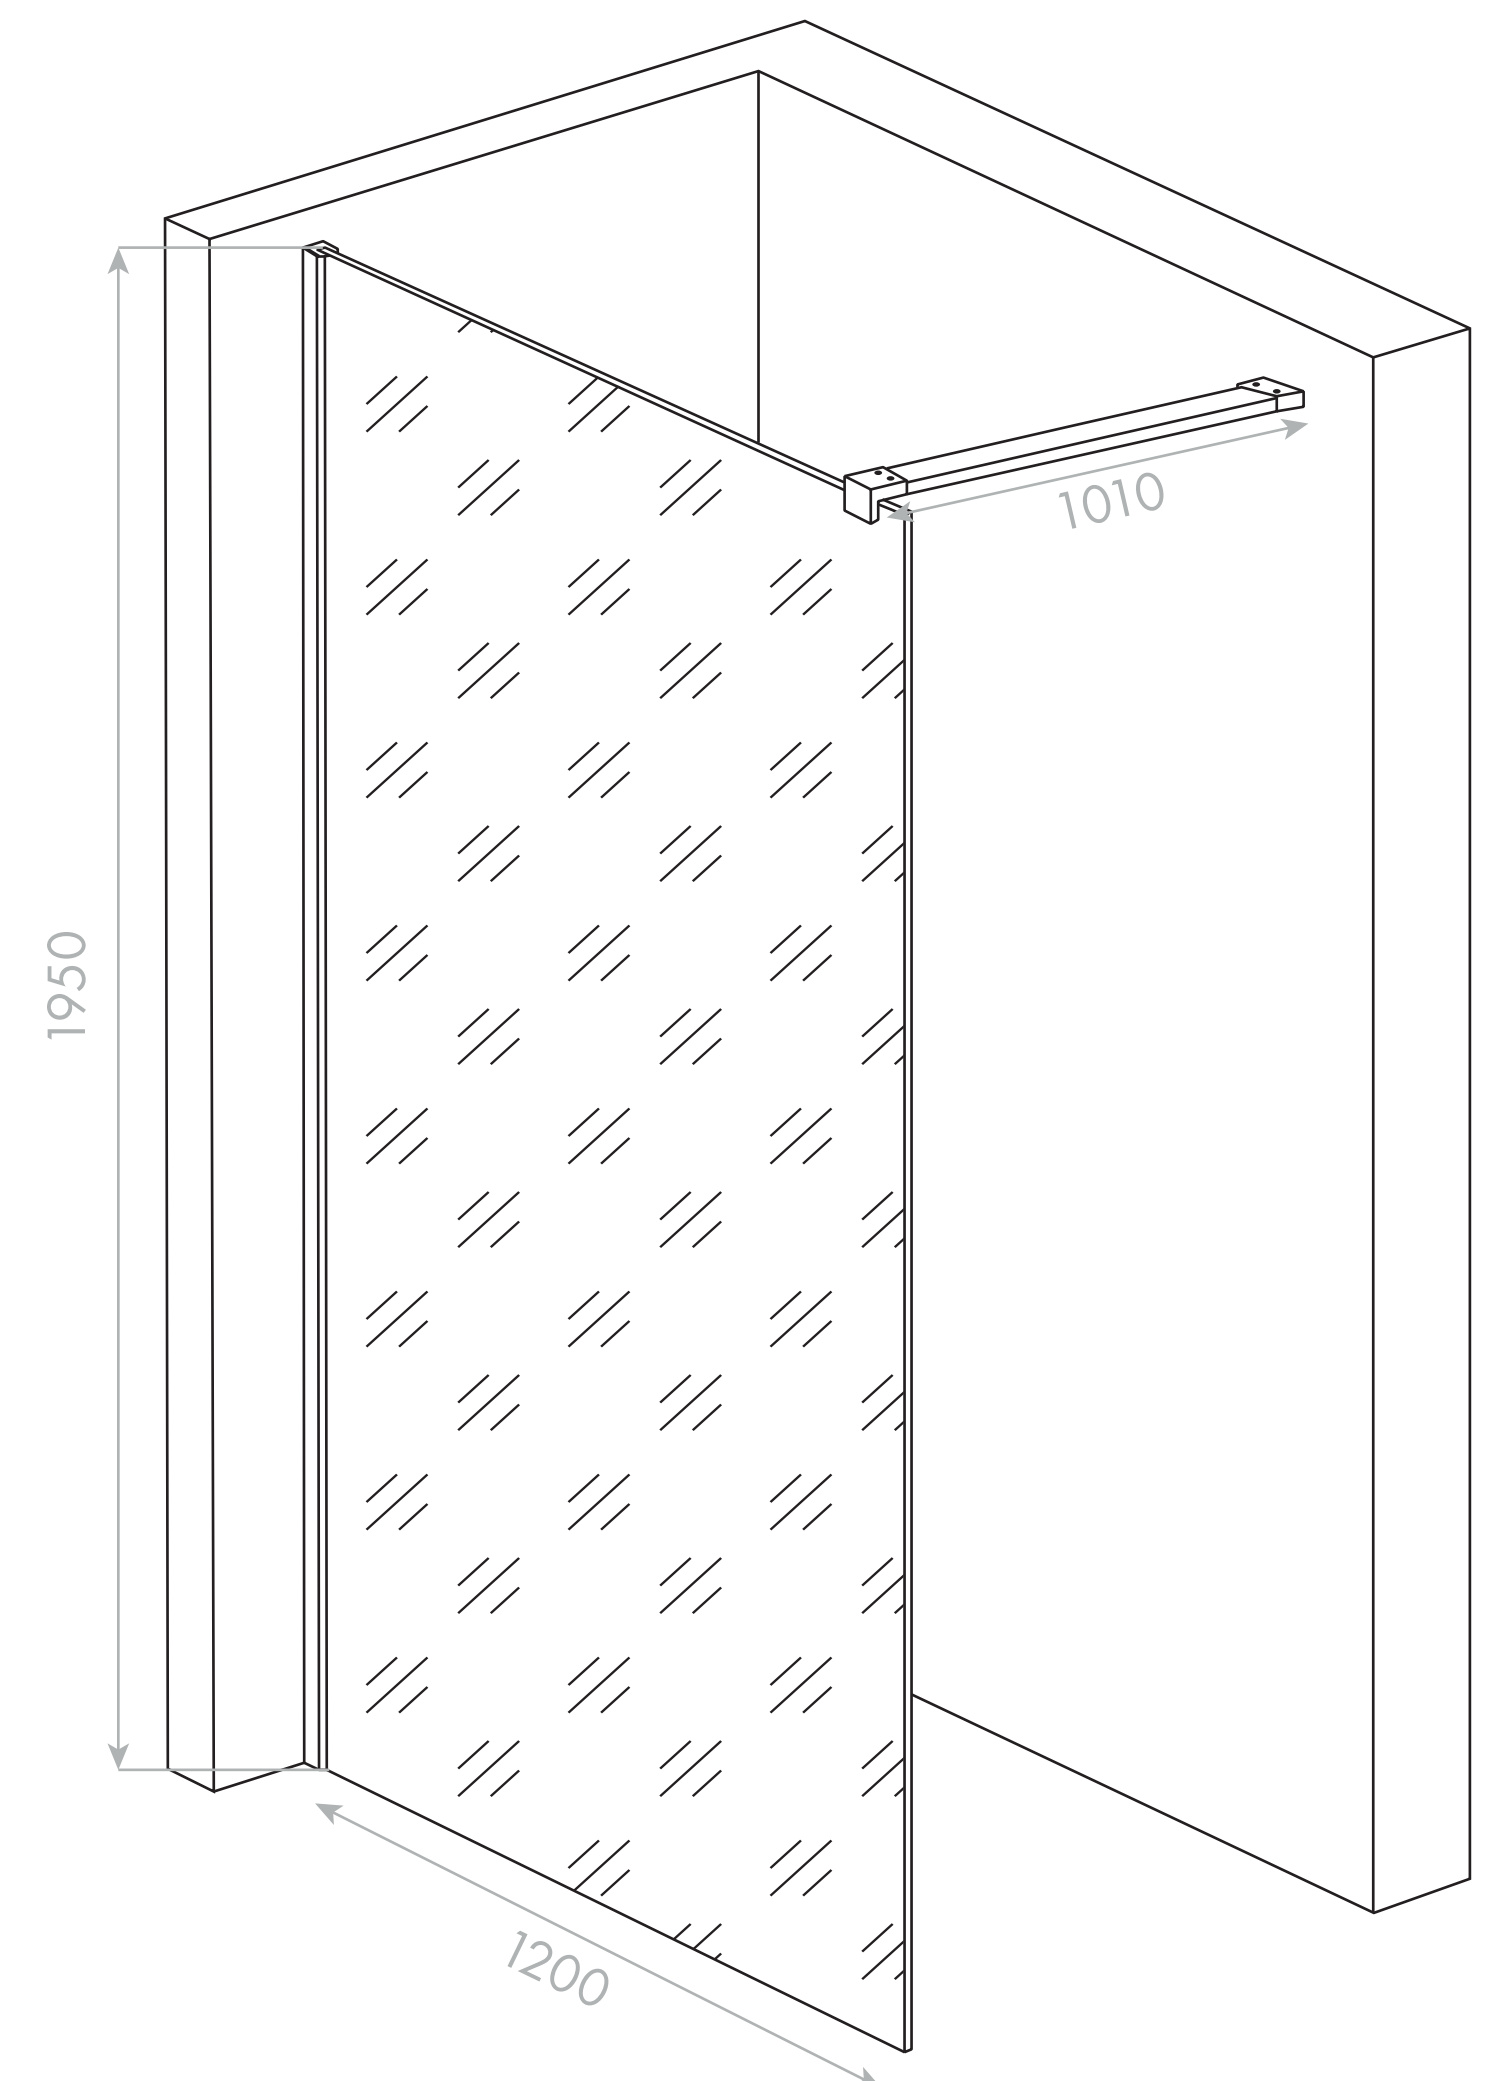

Top View

Front View

Side View

**LUSO**

Product Name	Modular Shower Screen Kit 1200
Glass Thickness	10mm
Product Size (mm)	1950 x 1200 x 1010

All dimensions provided in millimeters.