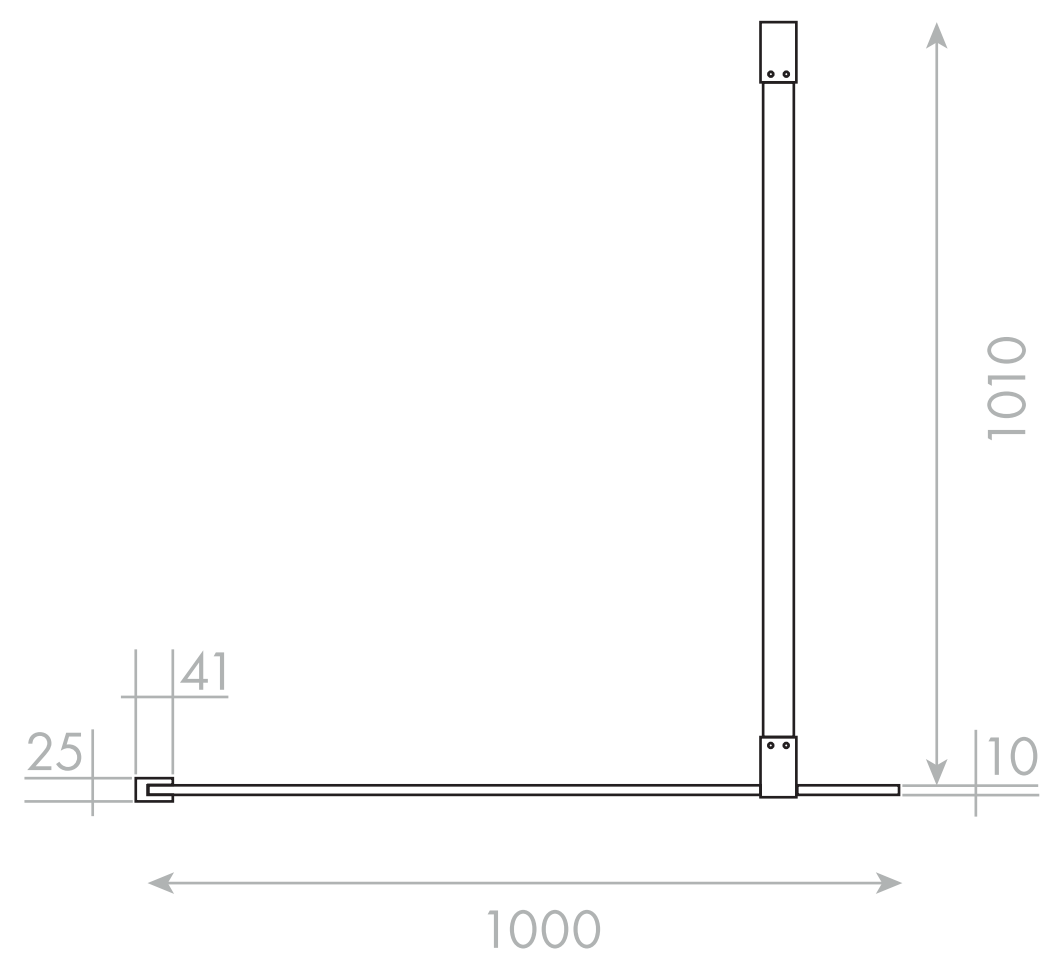

Top View

Front View

Side View

LUSO

| | |
|-------------------|--------------------------------|
| Product Name | Modular Shower Screen Kit 1000 |
| Glass Thickness | 10mm |
| Product Size (mm) | 1950 x 1000 x 1010 |

All dimensions provided in millimeters.