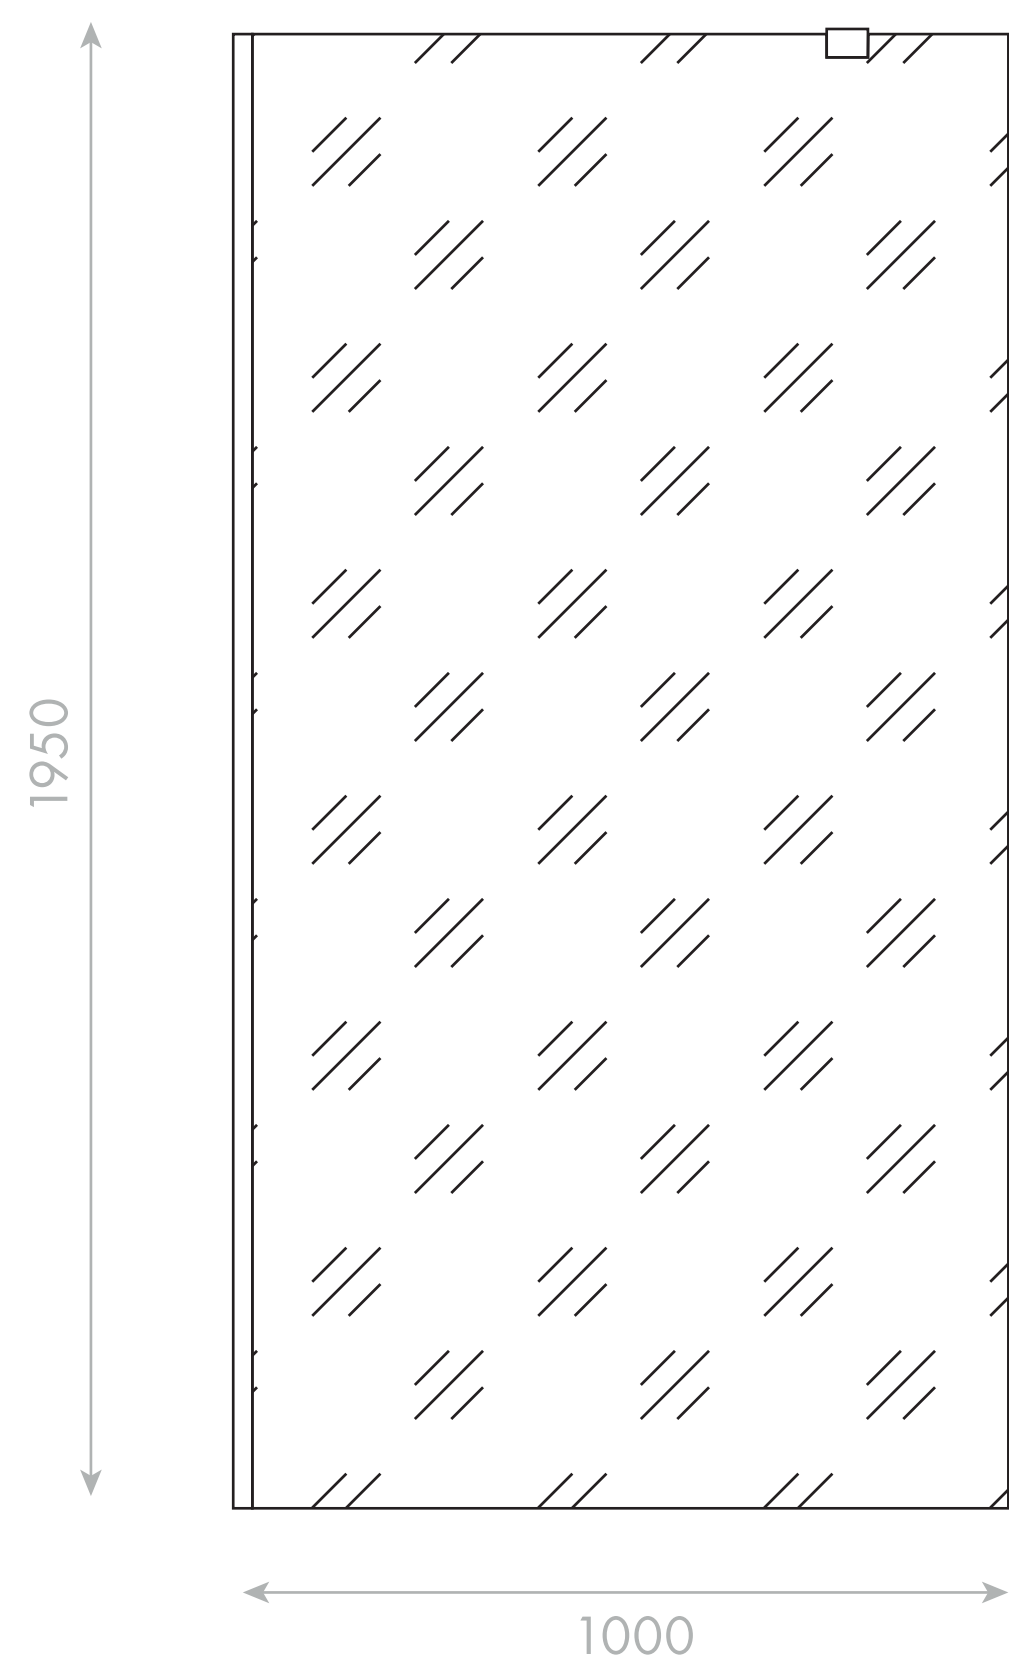

Top View

Front View

Side View

LUSO

| | |
|-------------------|--------------------------------|
| Product Name | Modular Shower Screen Kit 1000 |
| Glass Thickness | 10mm |
| Product Size (mm) | 1950 x 1000 x 1010 |

All dimensions provided in millimeters.