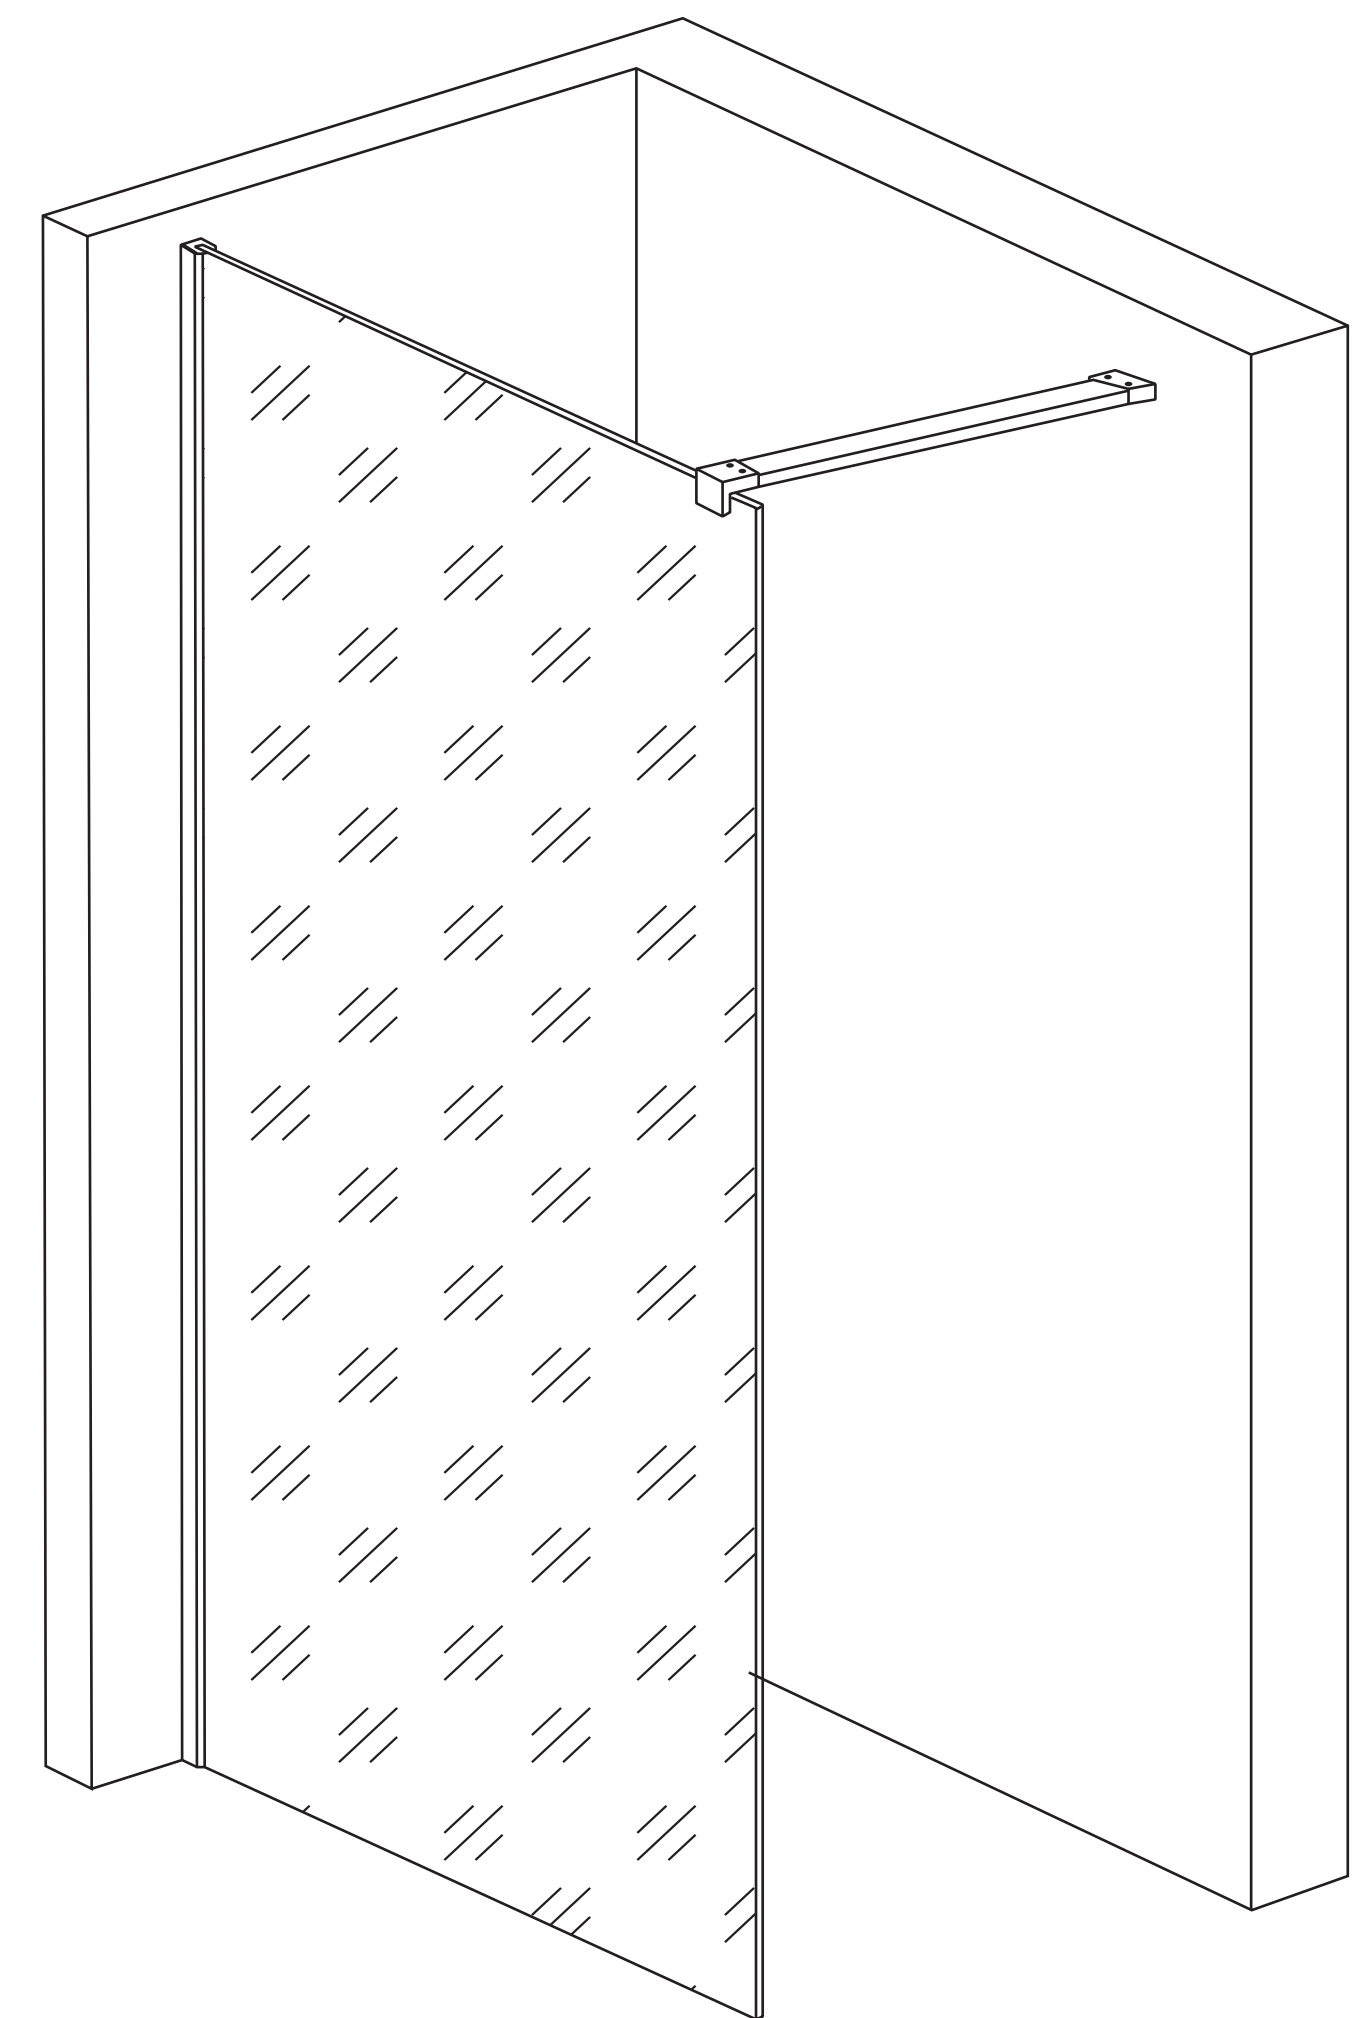

Top View

Front View

Side View

LUSO

| | |
|-------------------|--------------------------------|
| Product Name | Modular Shower Screen Kit 1000 |
| Glass Thickness | 10mm |
| Product Size (mm) | 1950 x 1000 x 1010 |

All dimensions provided in millimeters.