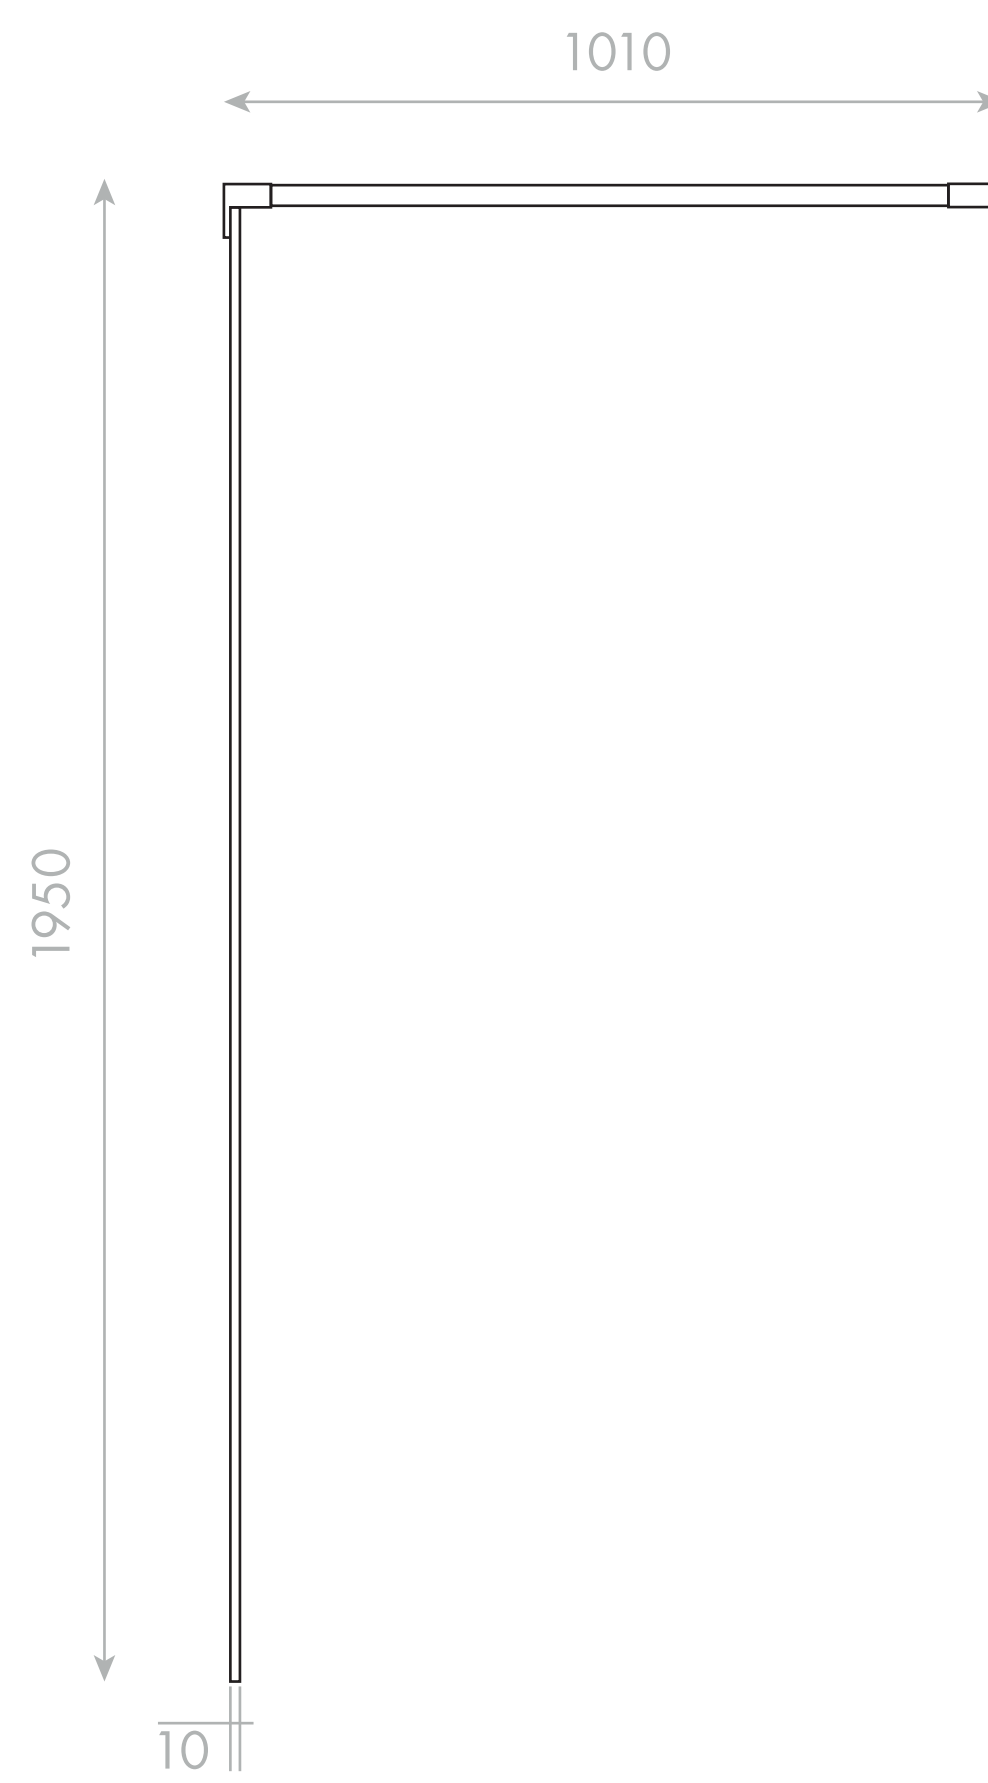

Top View

Front View

Side View

LUSO

| | |
|-------------------|--------------------------------|
| Product Name | Modular Shower Screen Kit 1000 |
| Glass Thickness | 10mm |
| Product Size (mm) | 1950 x 1000 x 1010 |

All dimensions provided in millimeters.