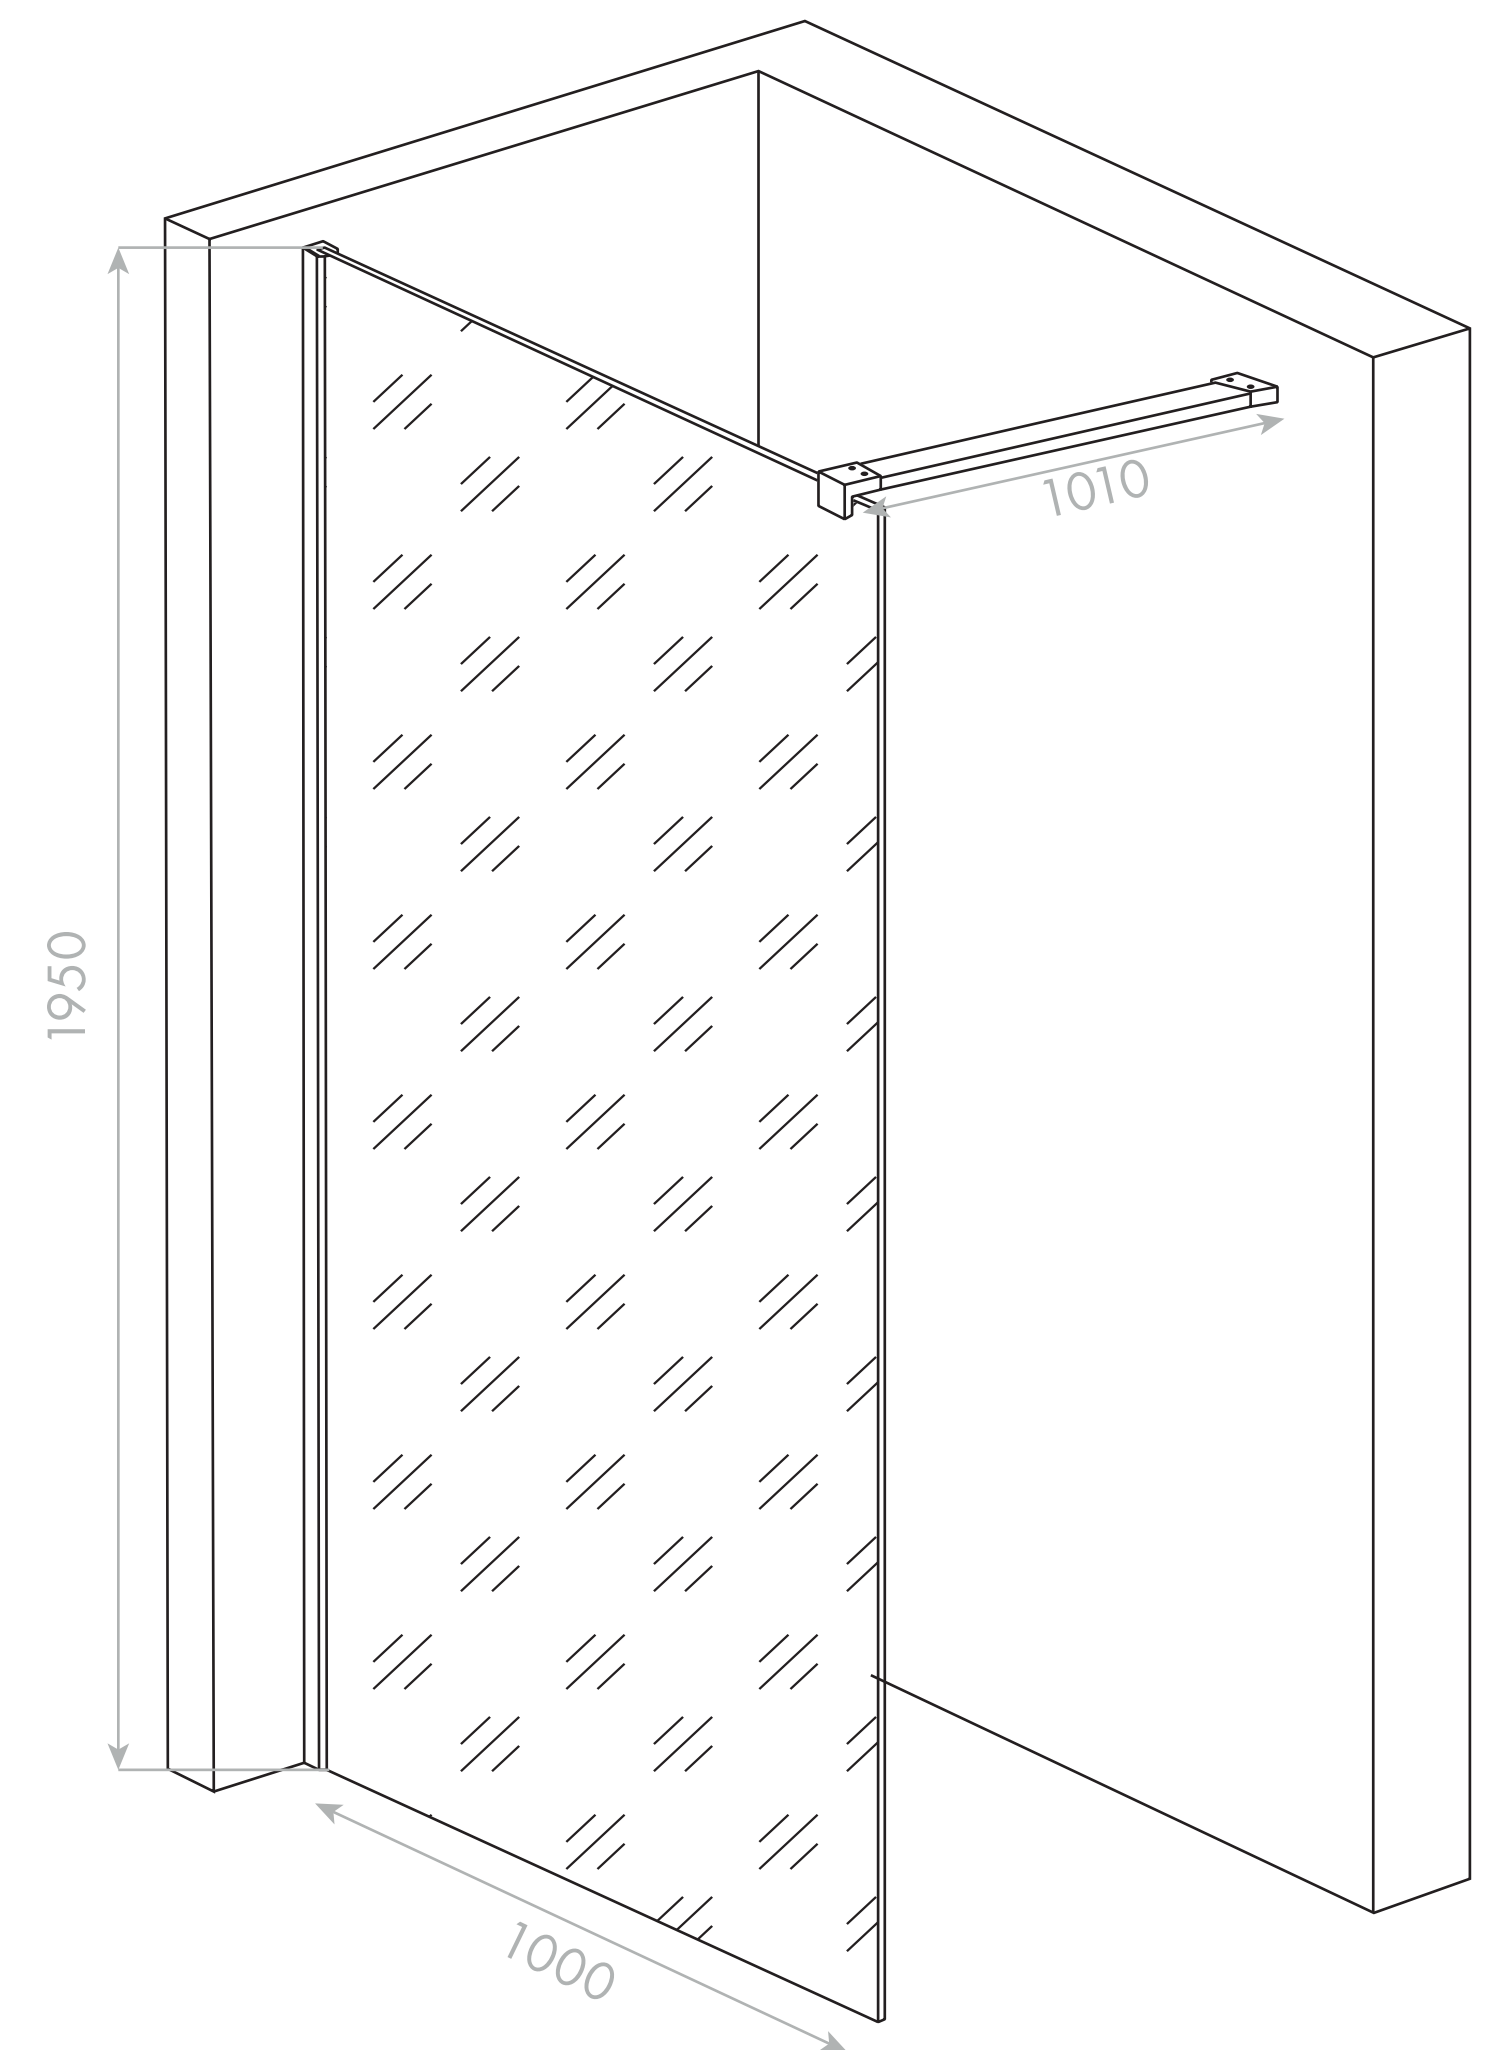

Top View

Front View

Side View

LUSO

| | |
|-------------------|--------------------------------|
| Product Name | Modular Shower Screen Kit 1000 |
| Glass Thickness | 10mm |
| Product Size (mm) | 1950 x 1000 x 1010 |

All dimensions provided in millimeters.