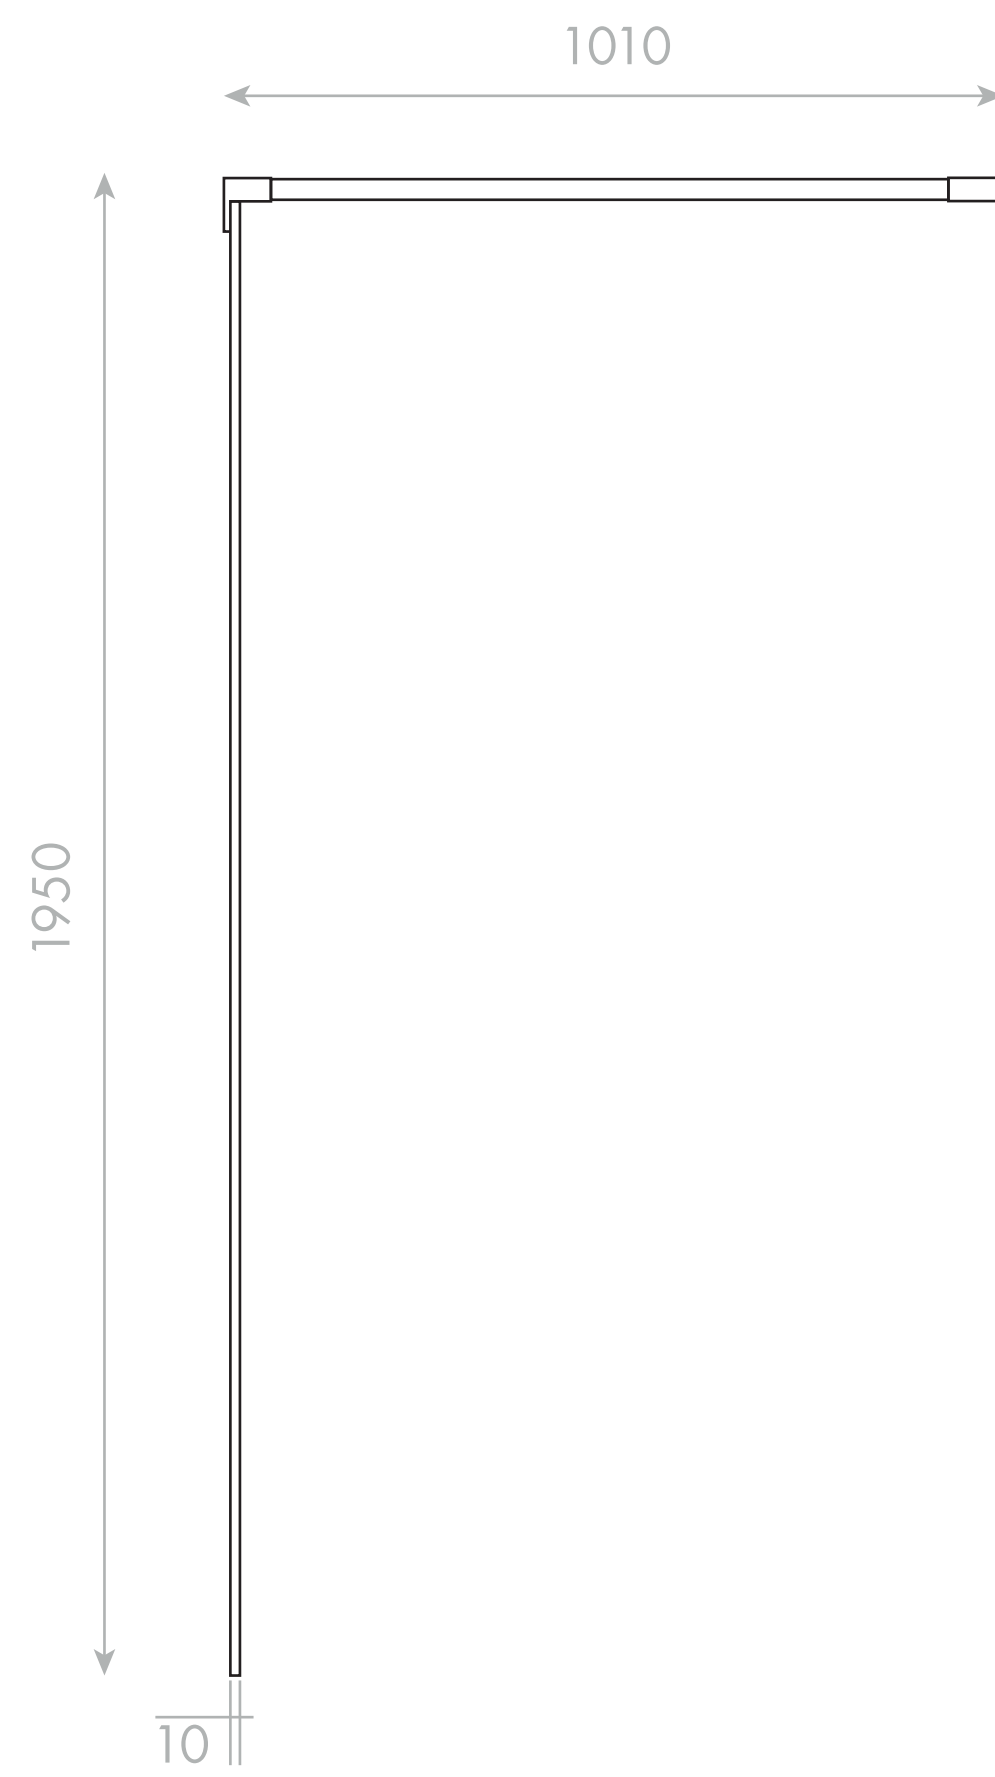

Top View

Front View

Side View

LUSO

Product Name	Modular Shower Screen Kit 900
Glass Thickness	10mm
Product Size (mm)	1950 x 900 x 1010

All dimensions provided in millimeters.