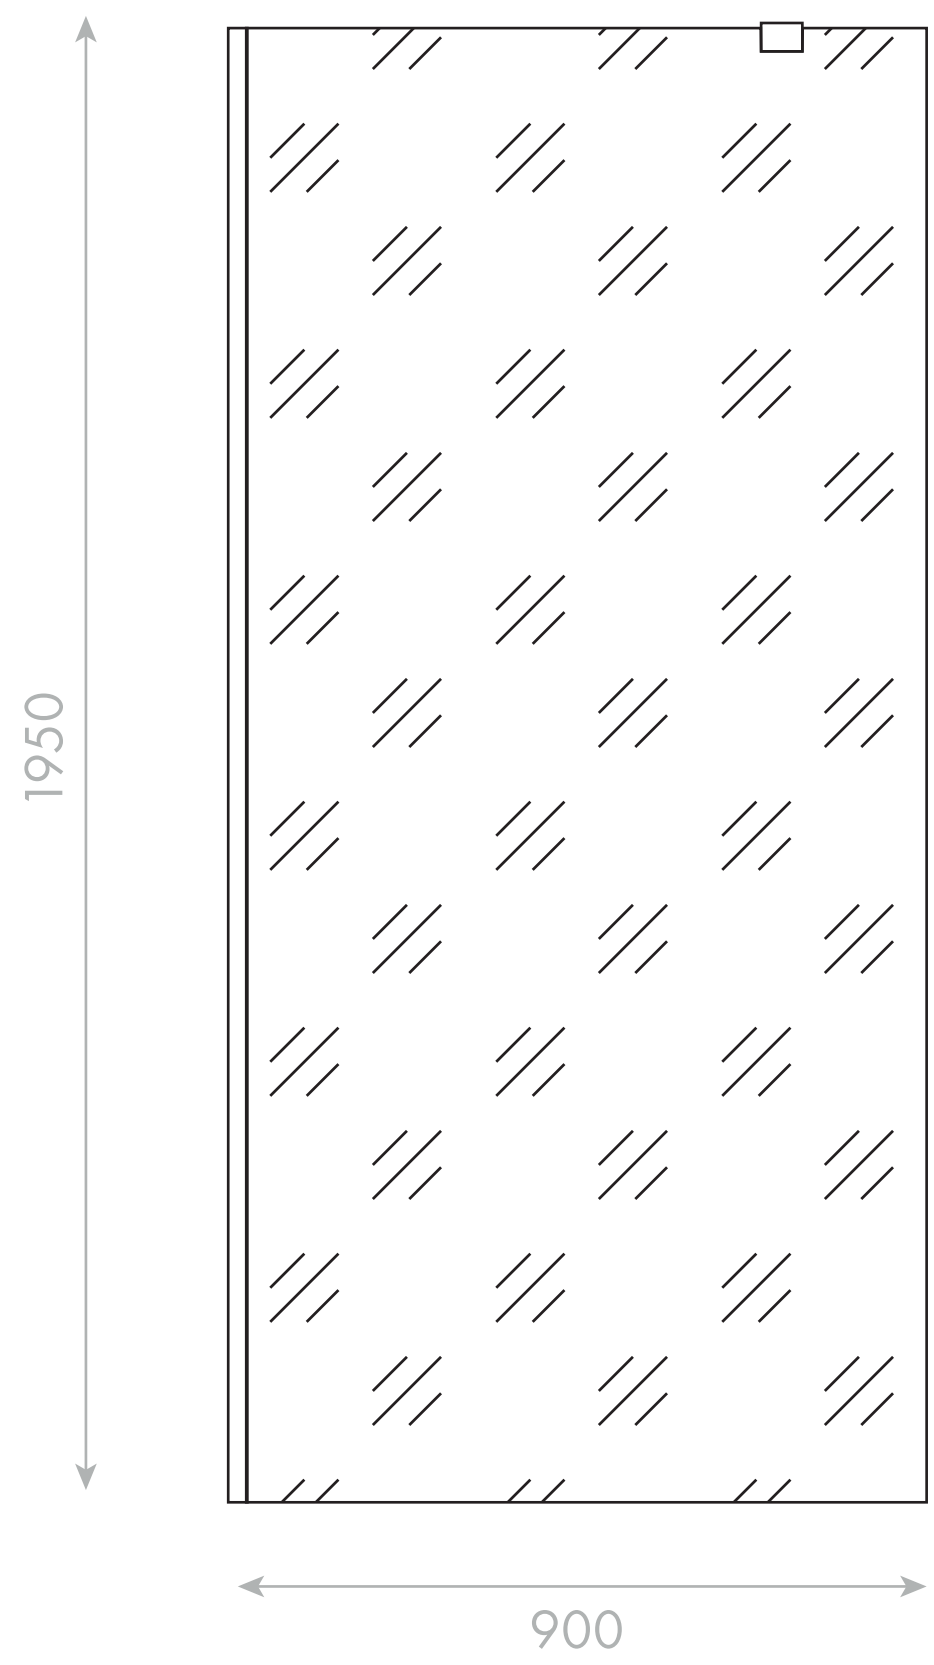

Top View

Front View

Side View

LUSO

Product Name	Modular Shower Screen Kit 900
Glass Thickness	10mm
Product Size (mm)	1950 x 900 x 1010

All dimensions provided in millimeters.