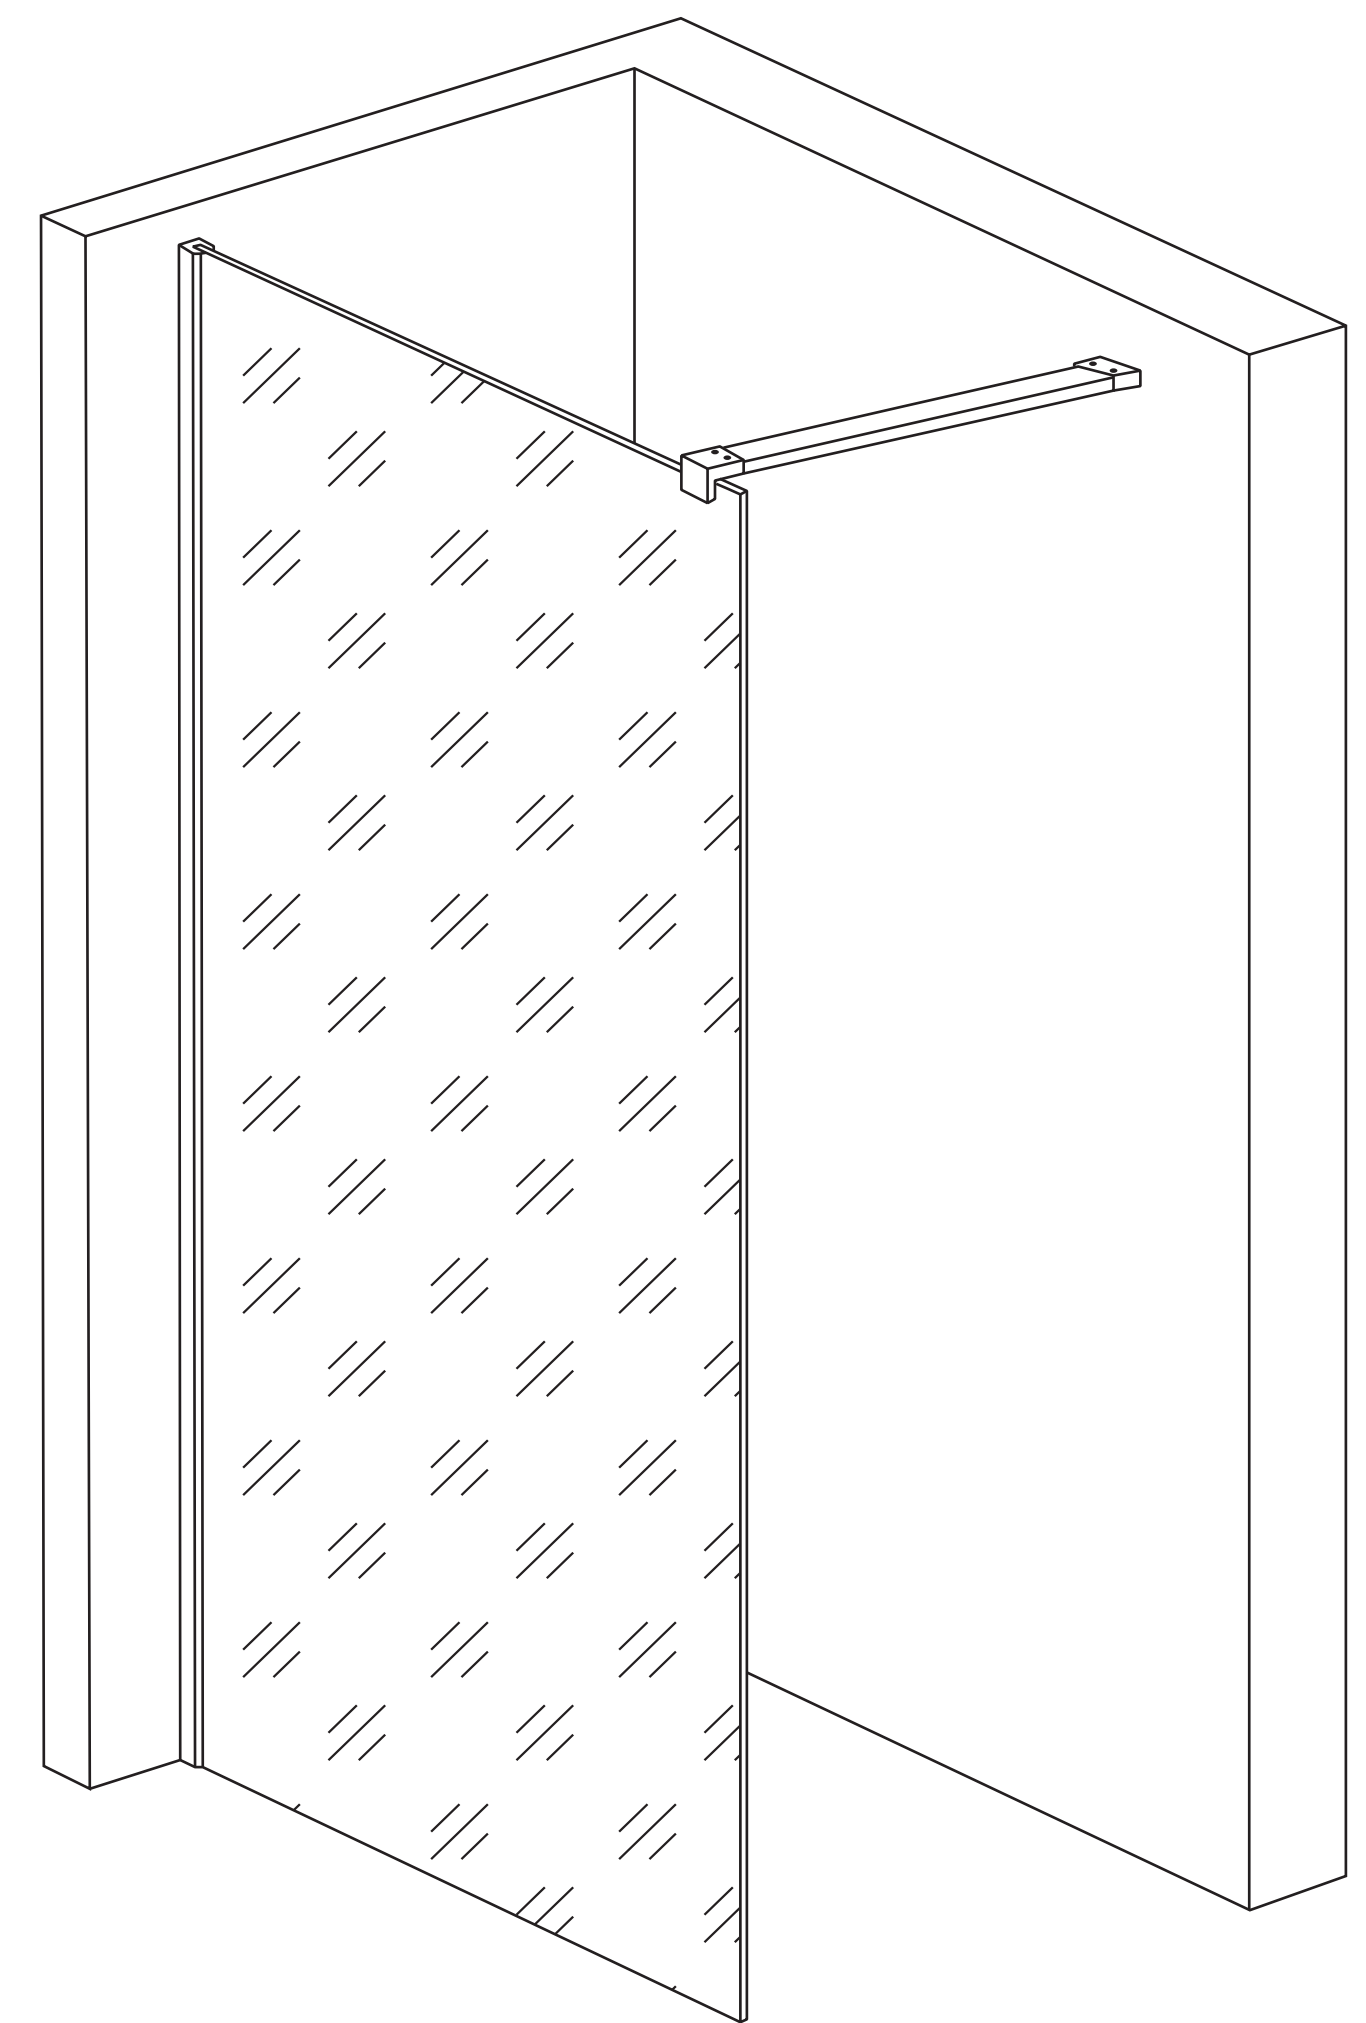

Top View

Front View

Side View

LUSO

Product Name	Modular Shower Screen Kit 900
Glass Thickness	10mm
Product Size (mm)	1950 x 900 x 1010

All dimensions provided in millimeters.