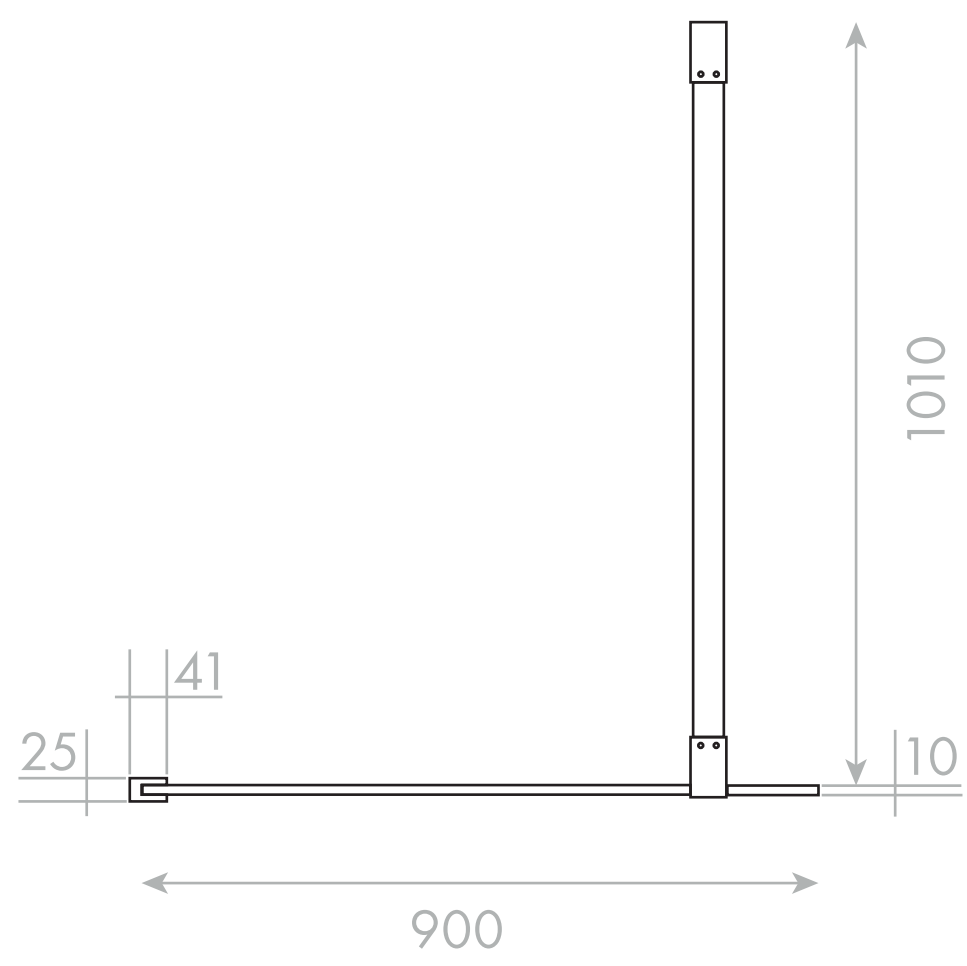

Top View

Front View

Side View

LUSO

Product Name	Modular Shower Screen Kit 900
Glass Thickness	10mm
Product Size (mm)	1950 x 900 x 1010

All dimensions provided in millimeters.