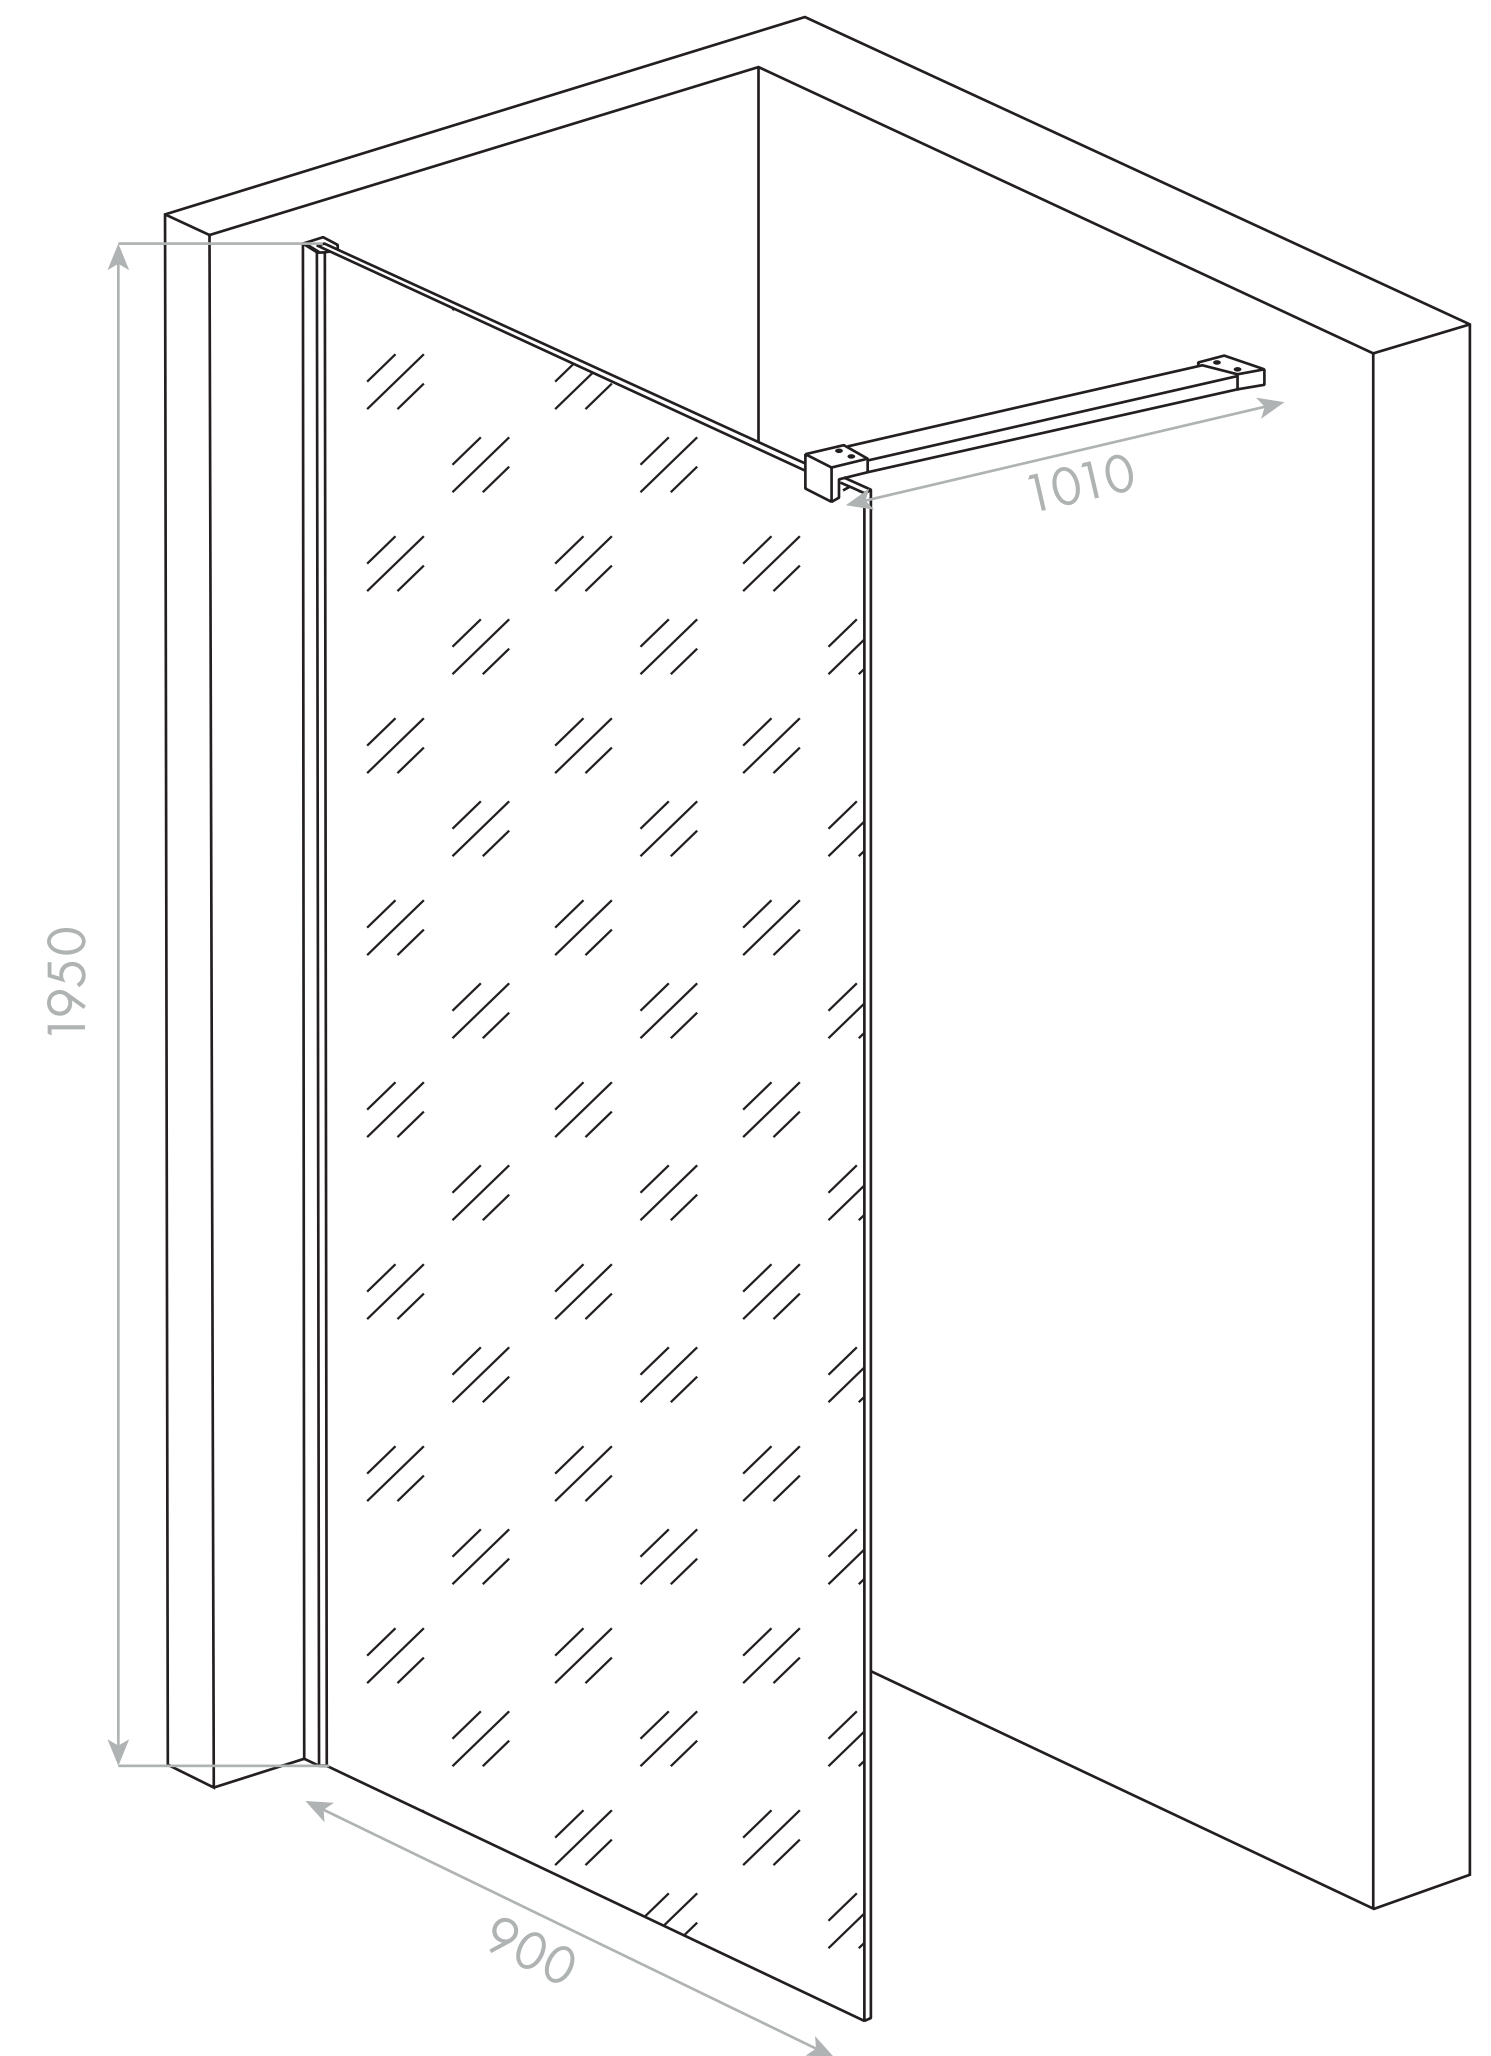

Top View

Front View

Side View

LUSO

Product Name	Modular Shower Screen Kit 900
Glass Thickness	10mm
Product Size (mm)	1950 x 900 x 1010

All dimensions provided in millimeters.