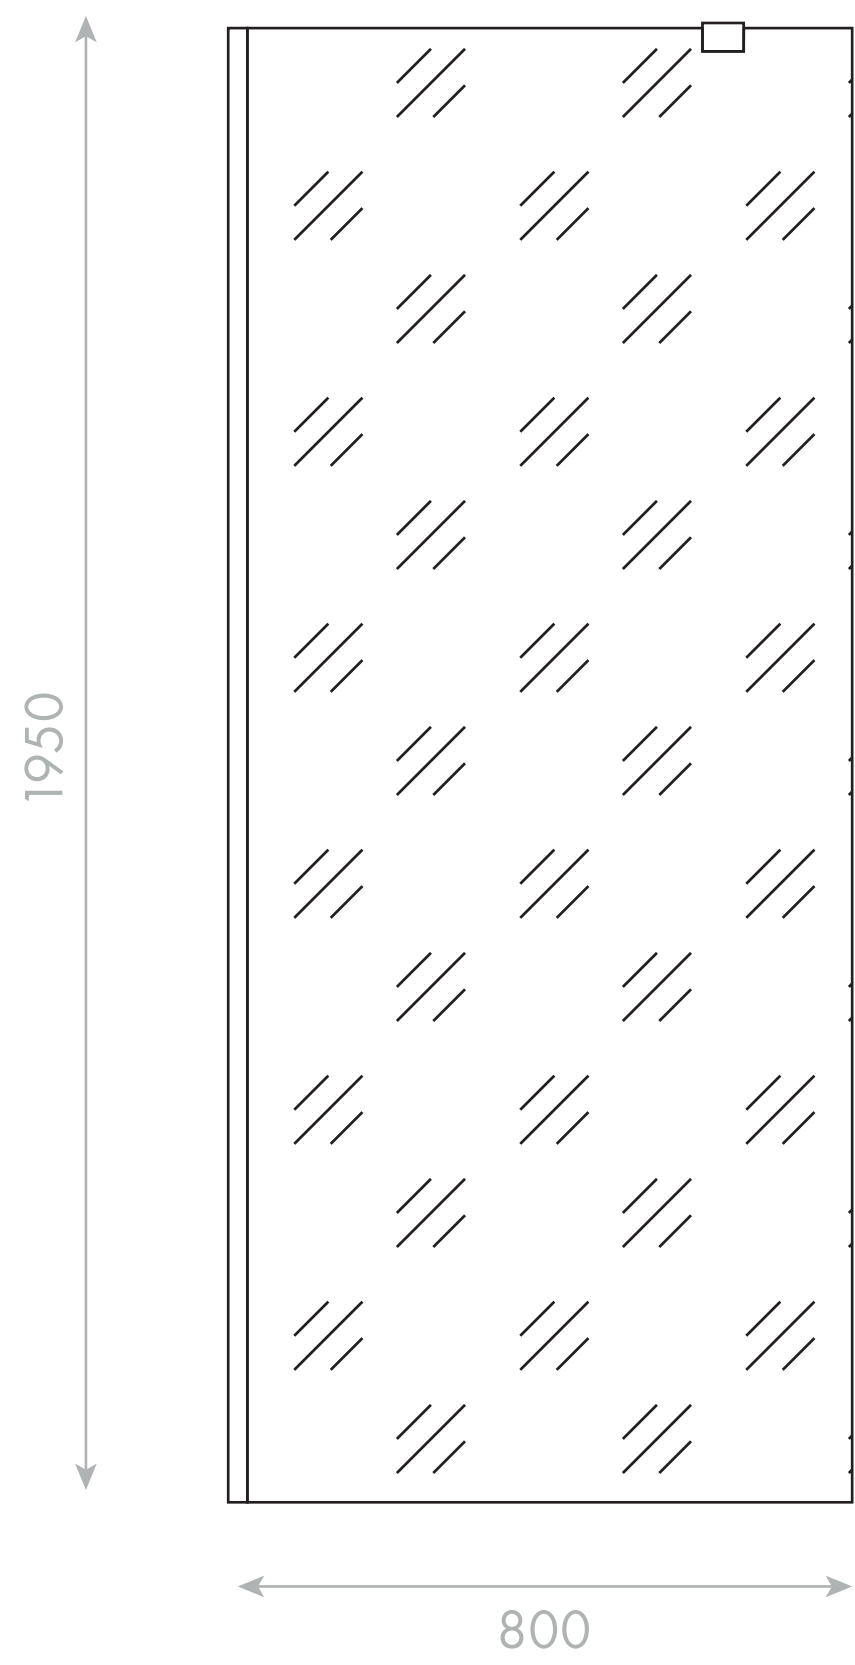

Top View

Front View

Side View

LUSO

Product Name	Modular Shower Screen Kit 800
Glass Thickness	10mm
Product Size (mm)	1950 x 800 x 1010

All dimensions provided in millimeters.