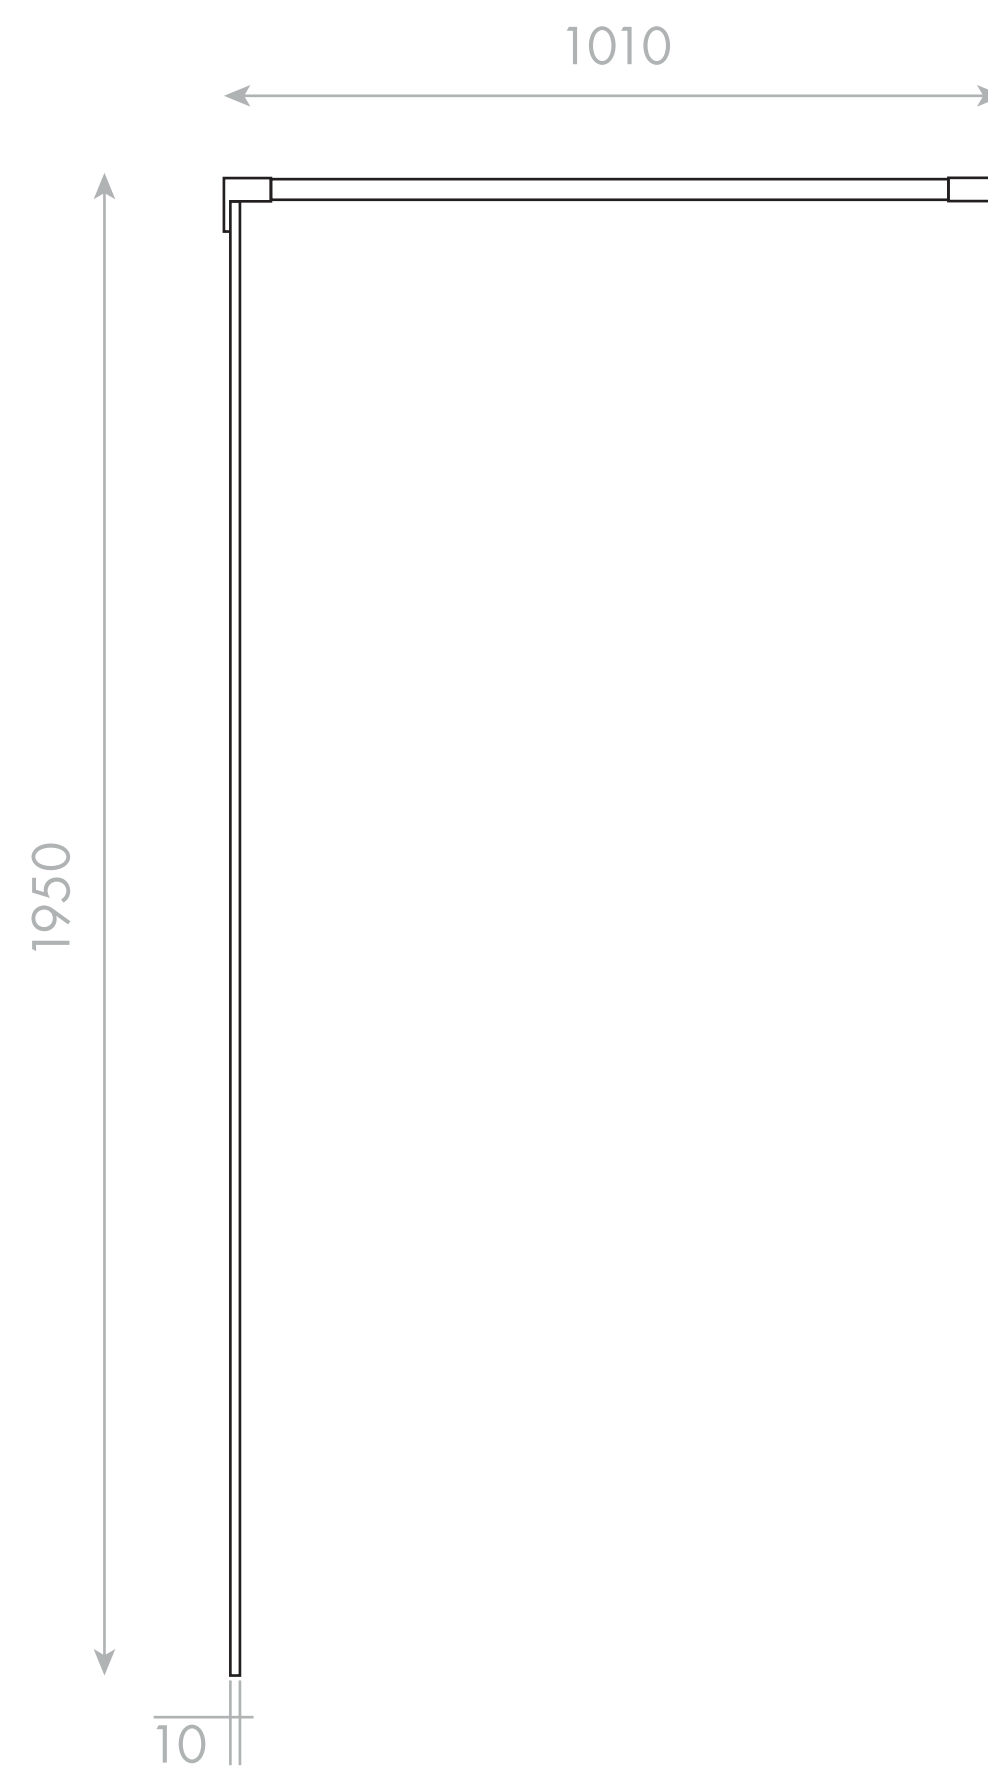

Top View

Front View

Side View

LUSO

Product Name	Modular Shower Screen Kit 800
Glass Thickness	10mm
Product Size (mm)	1950 x 800 x 1010

All dimensions provided in millimeters.