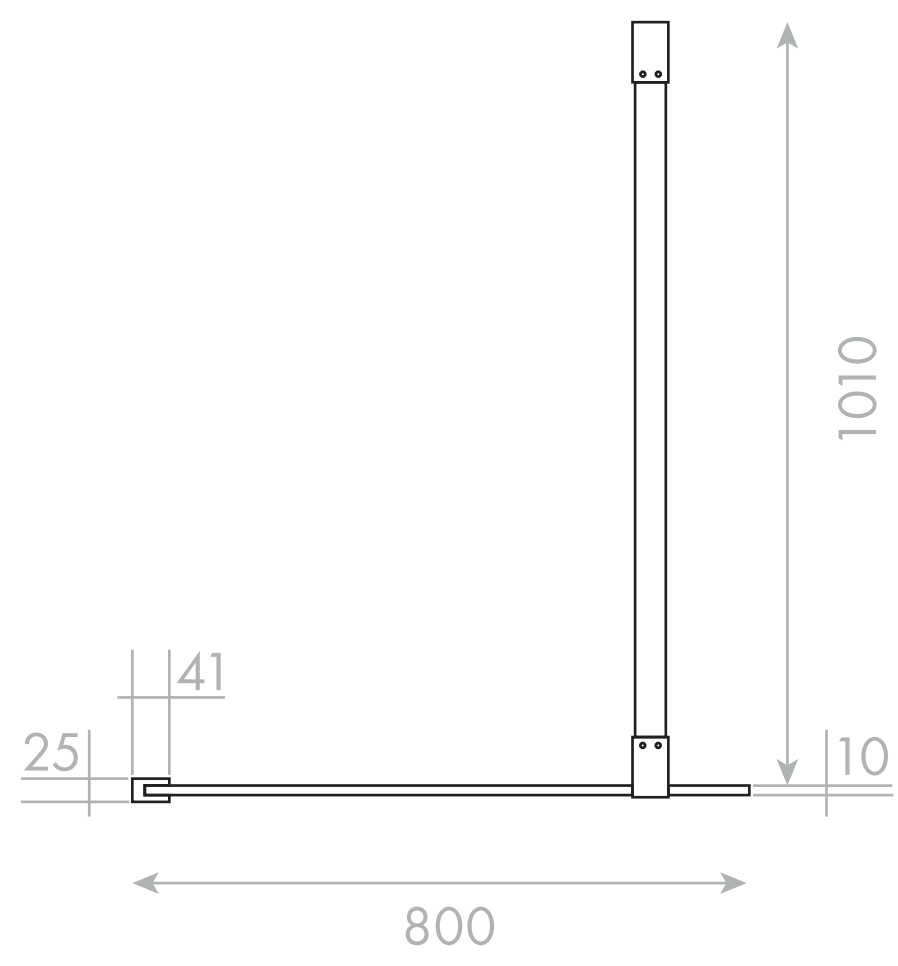

Top View

Front View

Side View

LUSO

Product Name	Modular Shower Screen Kit 800
Glass Thickness	10mm
Product Size (mm)	1950 x 800 x 1010

All dimensions provided in millimeters.