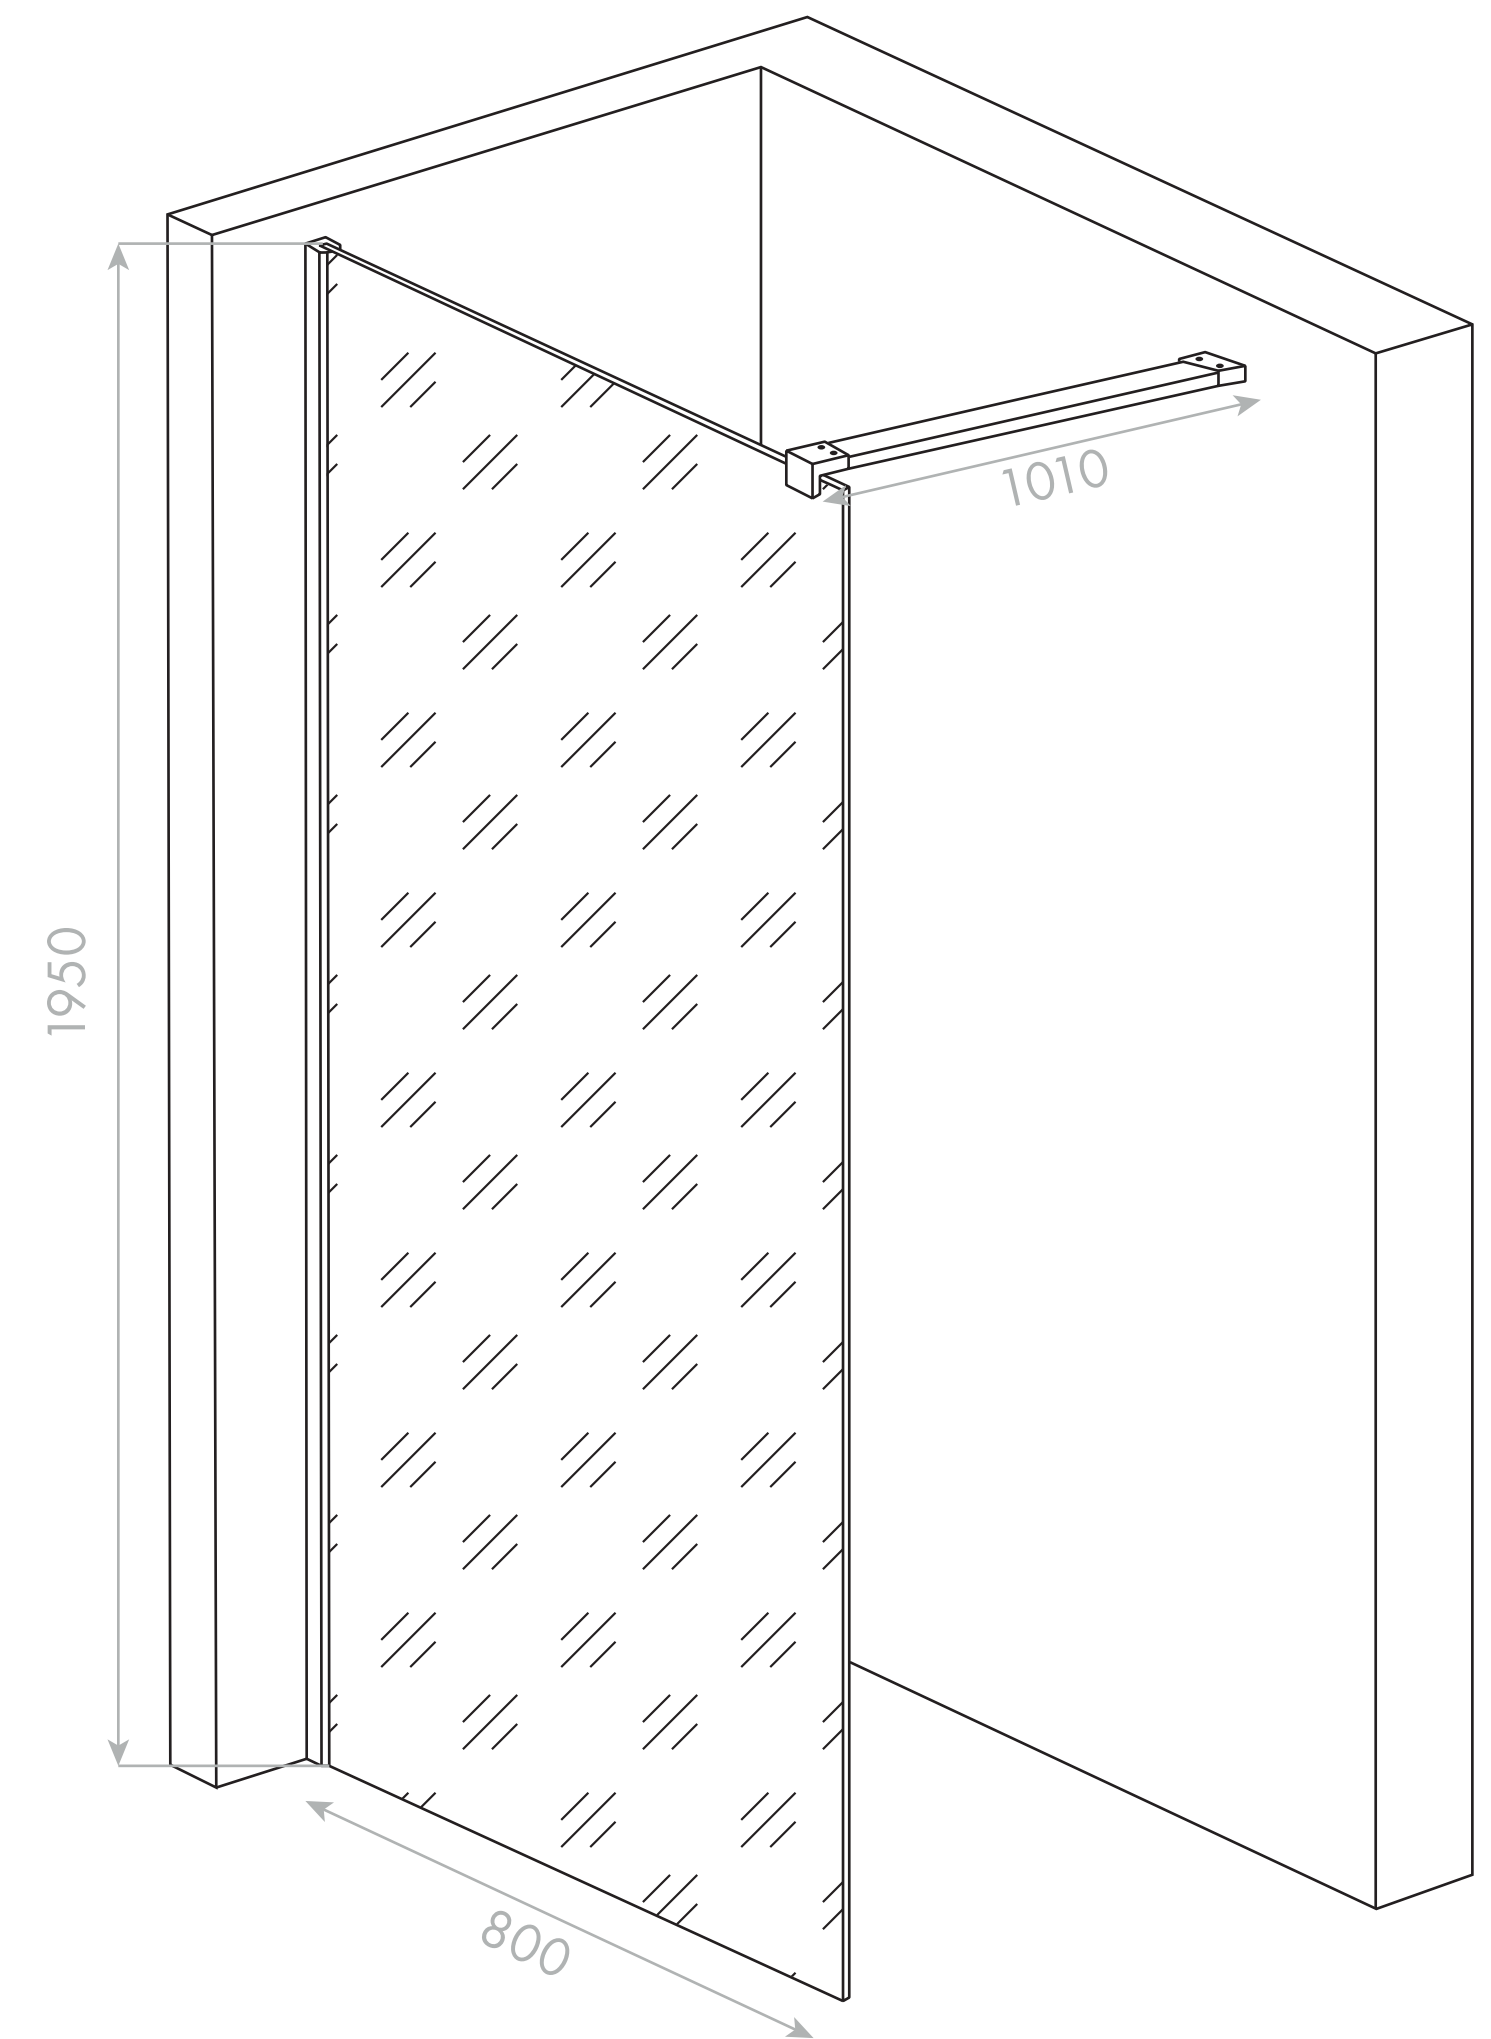

Top View

Front View

Side View

LUSO

Product Name	Modular Shower Screen Kit 800
Glass Thickness	10mm
Product Size (mm)	1950 x 800 x 1010

All dimensions provided in millimeters.