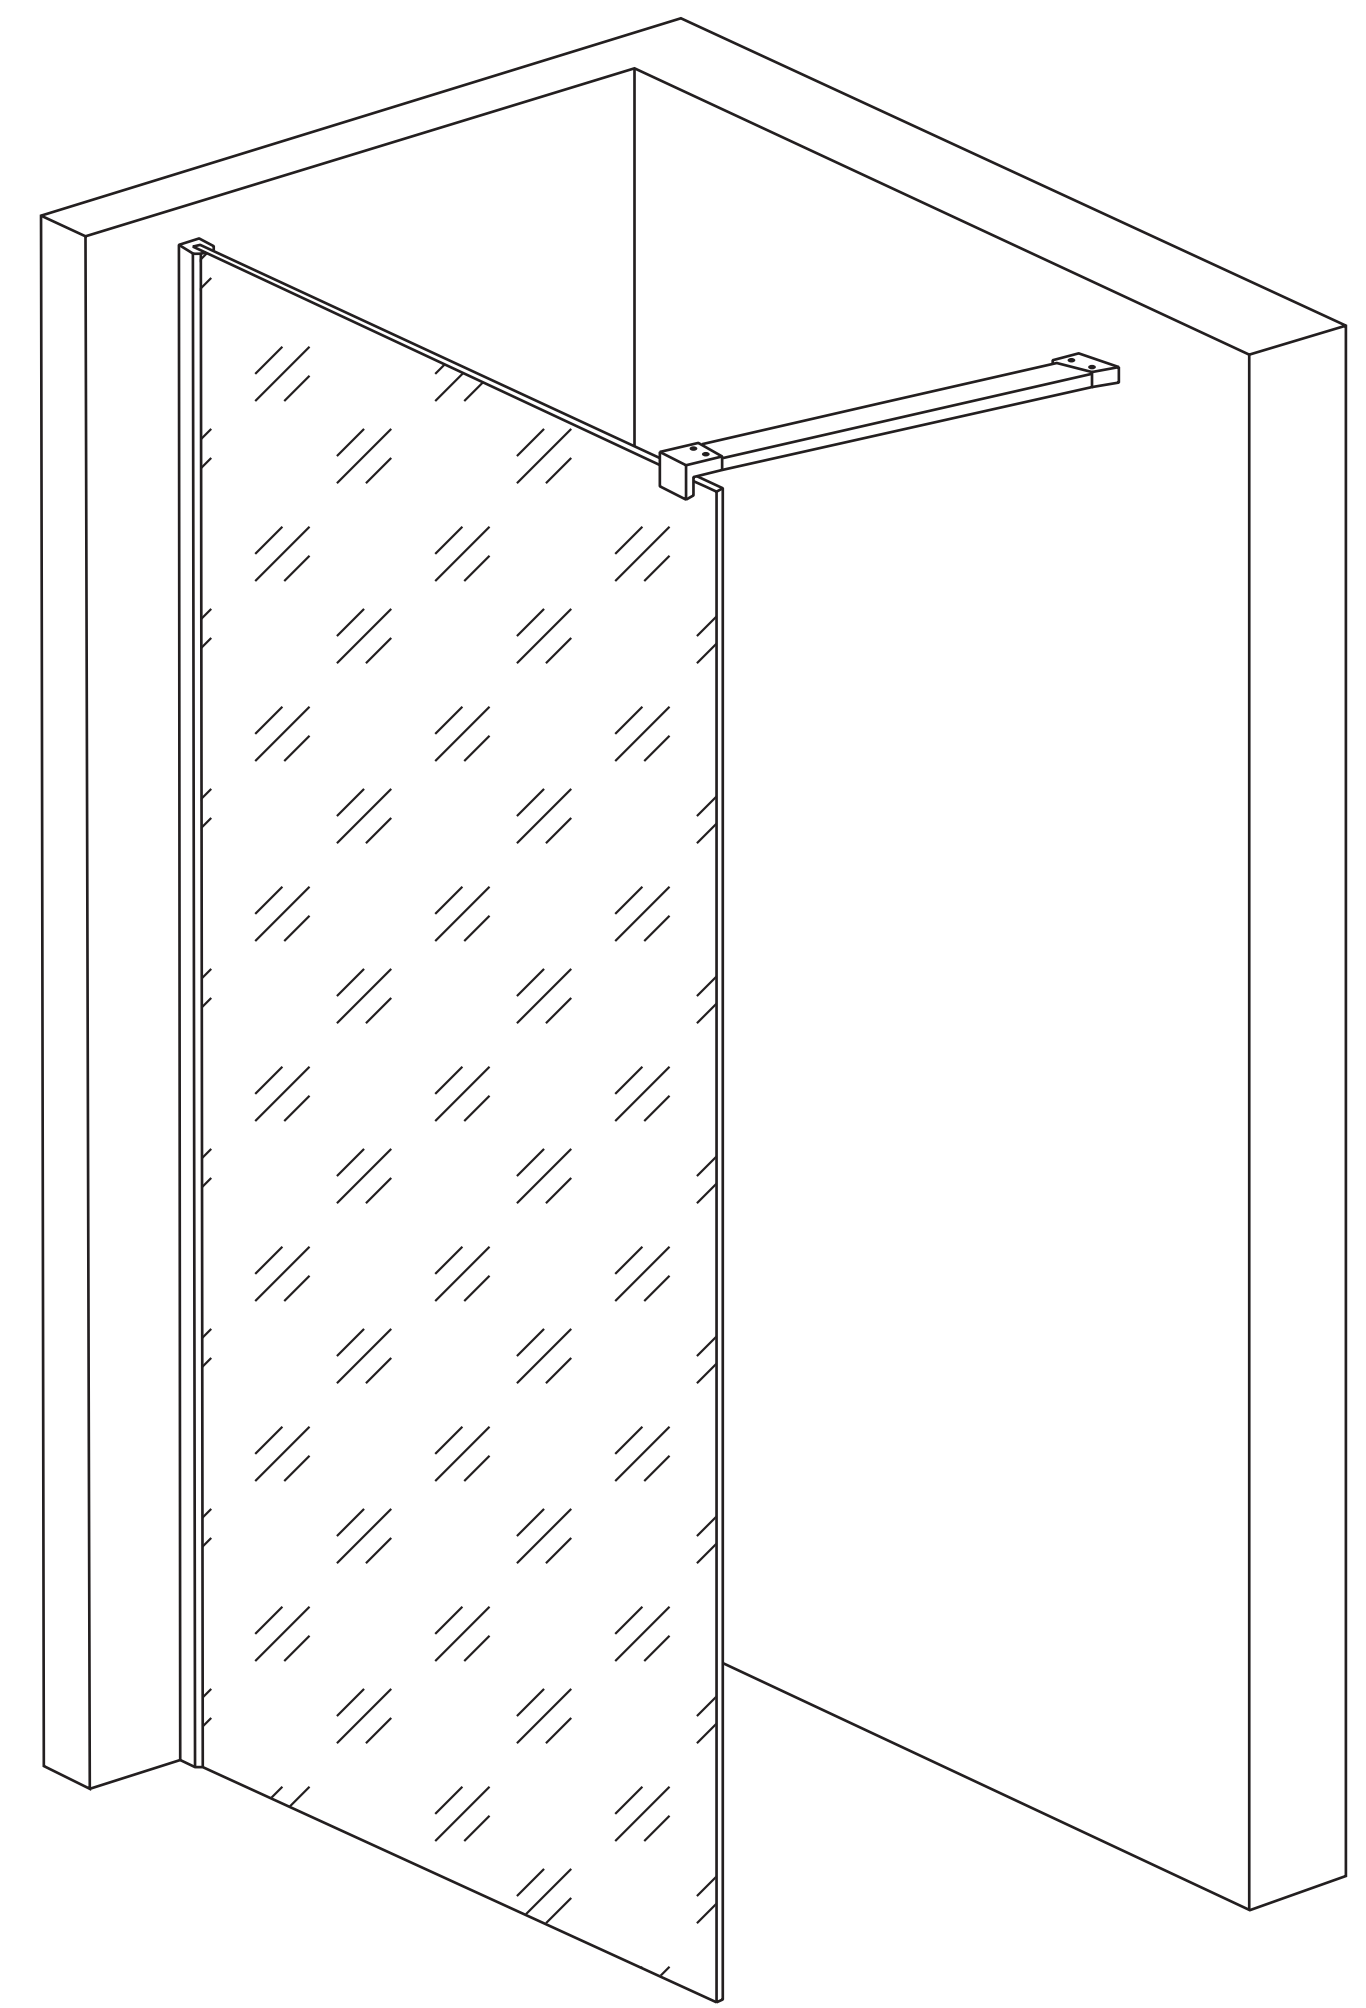

Top View

Front View

Side View

LUSO

Product Name	Modular Shower Screen Kit 800
Glass Thickness	10mm
Product Size (mm)	1950 x 800 x 1010

All dimensions provided in millimeters.