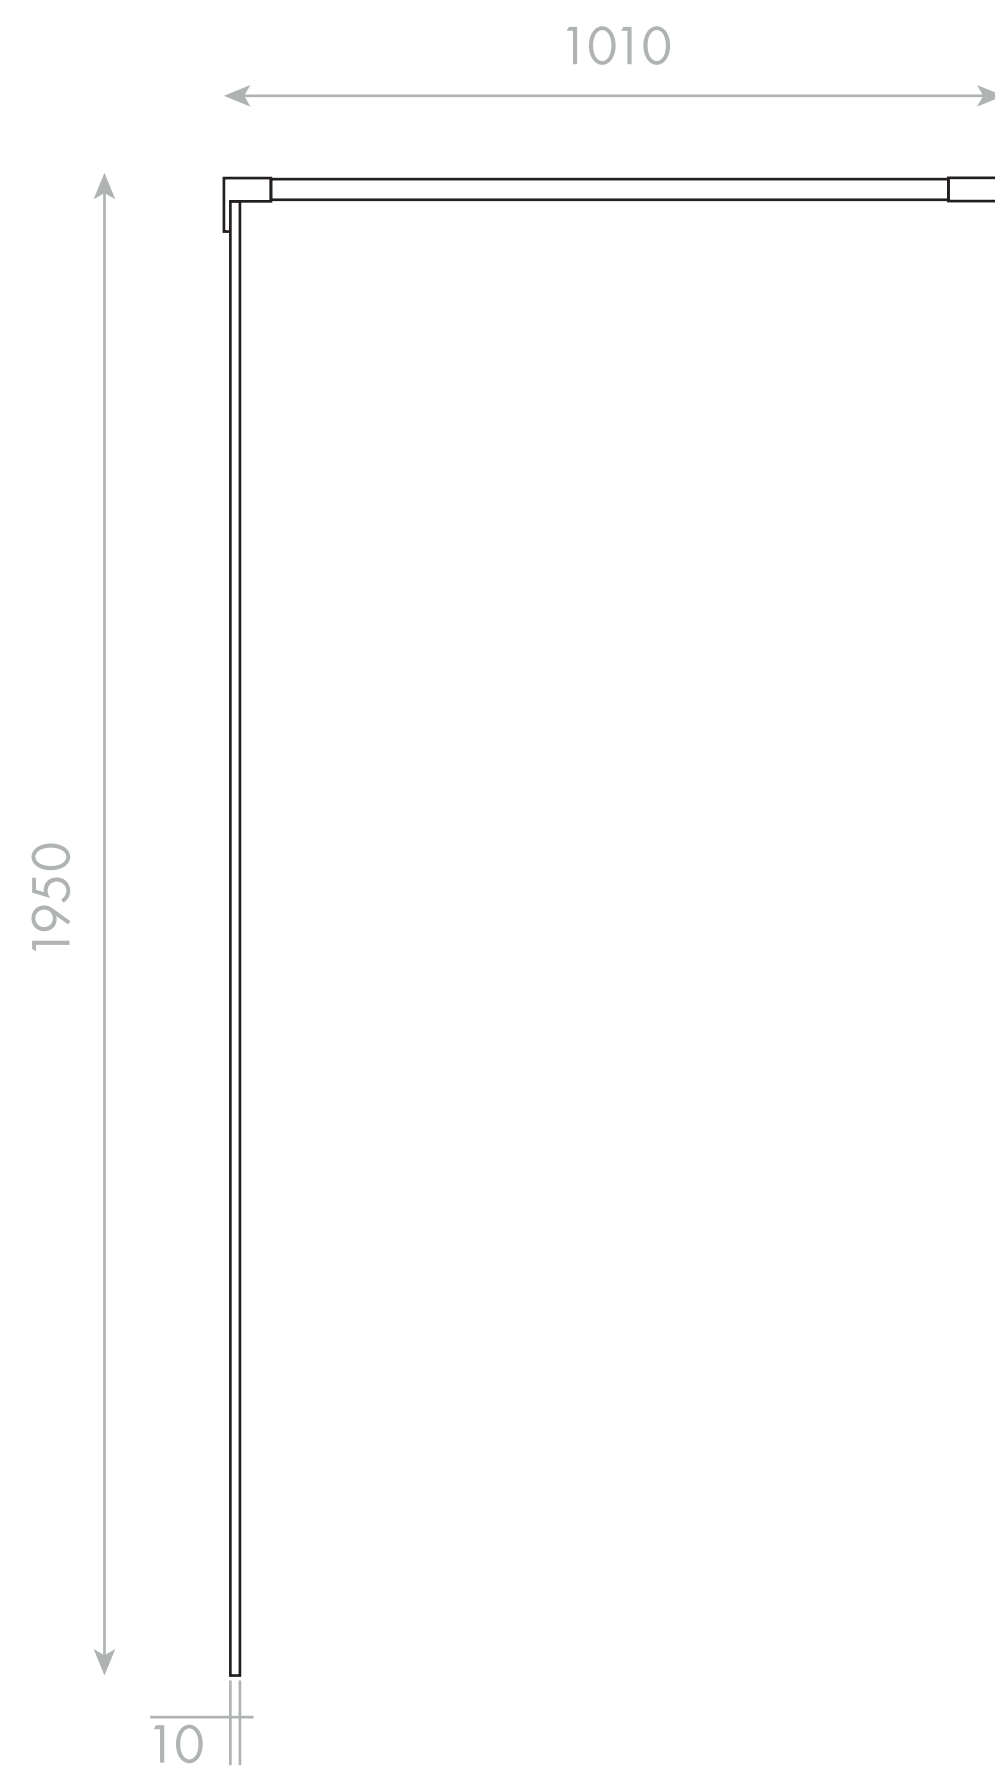

Top View

Front View

Side View

**LUSO**

Product Name	Modular Shower Screen Kit 700
Glass Thickness	10mm
Product Size (mm)	1950 x 700 x 1010

All dimensions provided in millimeters.