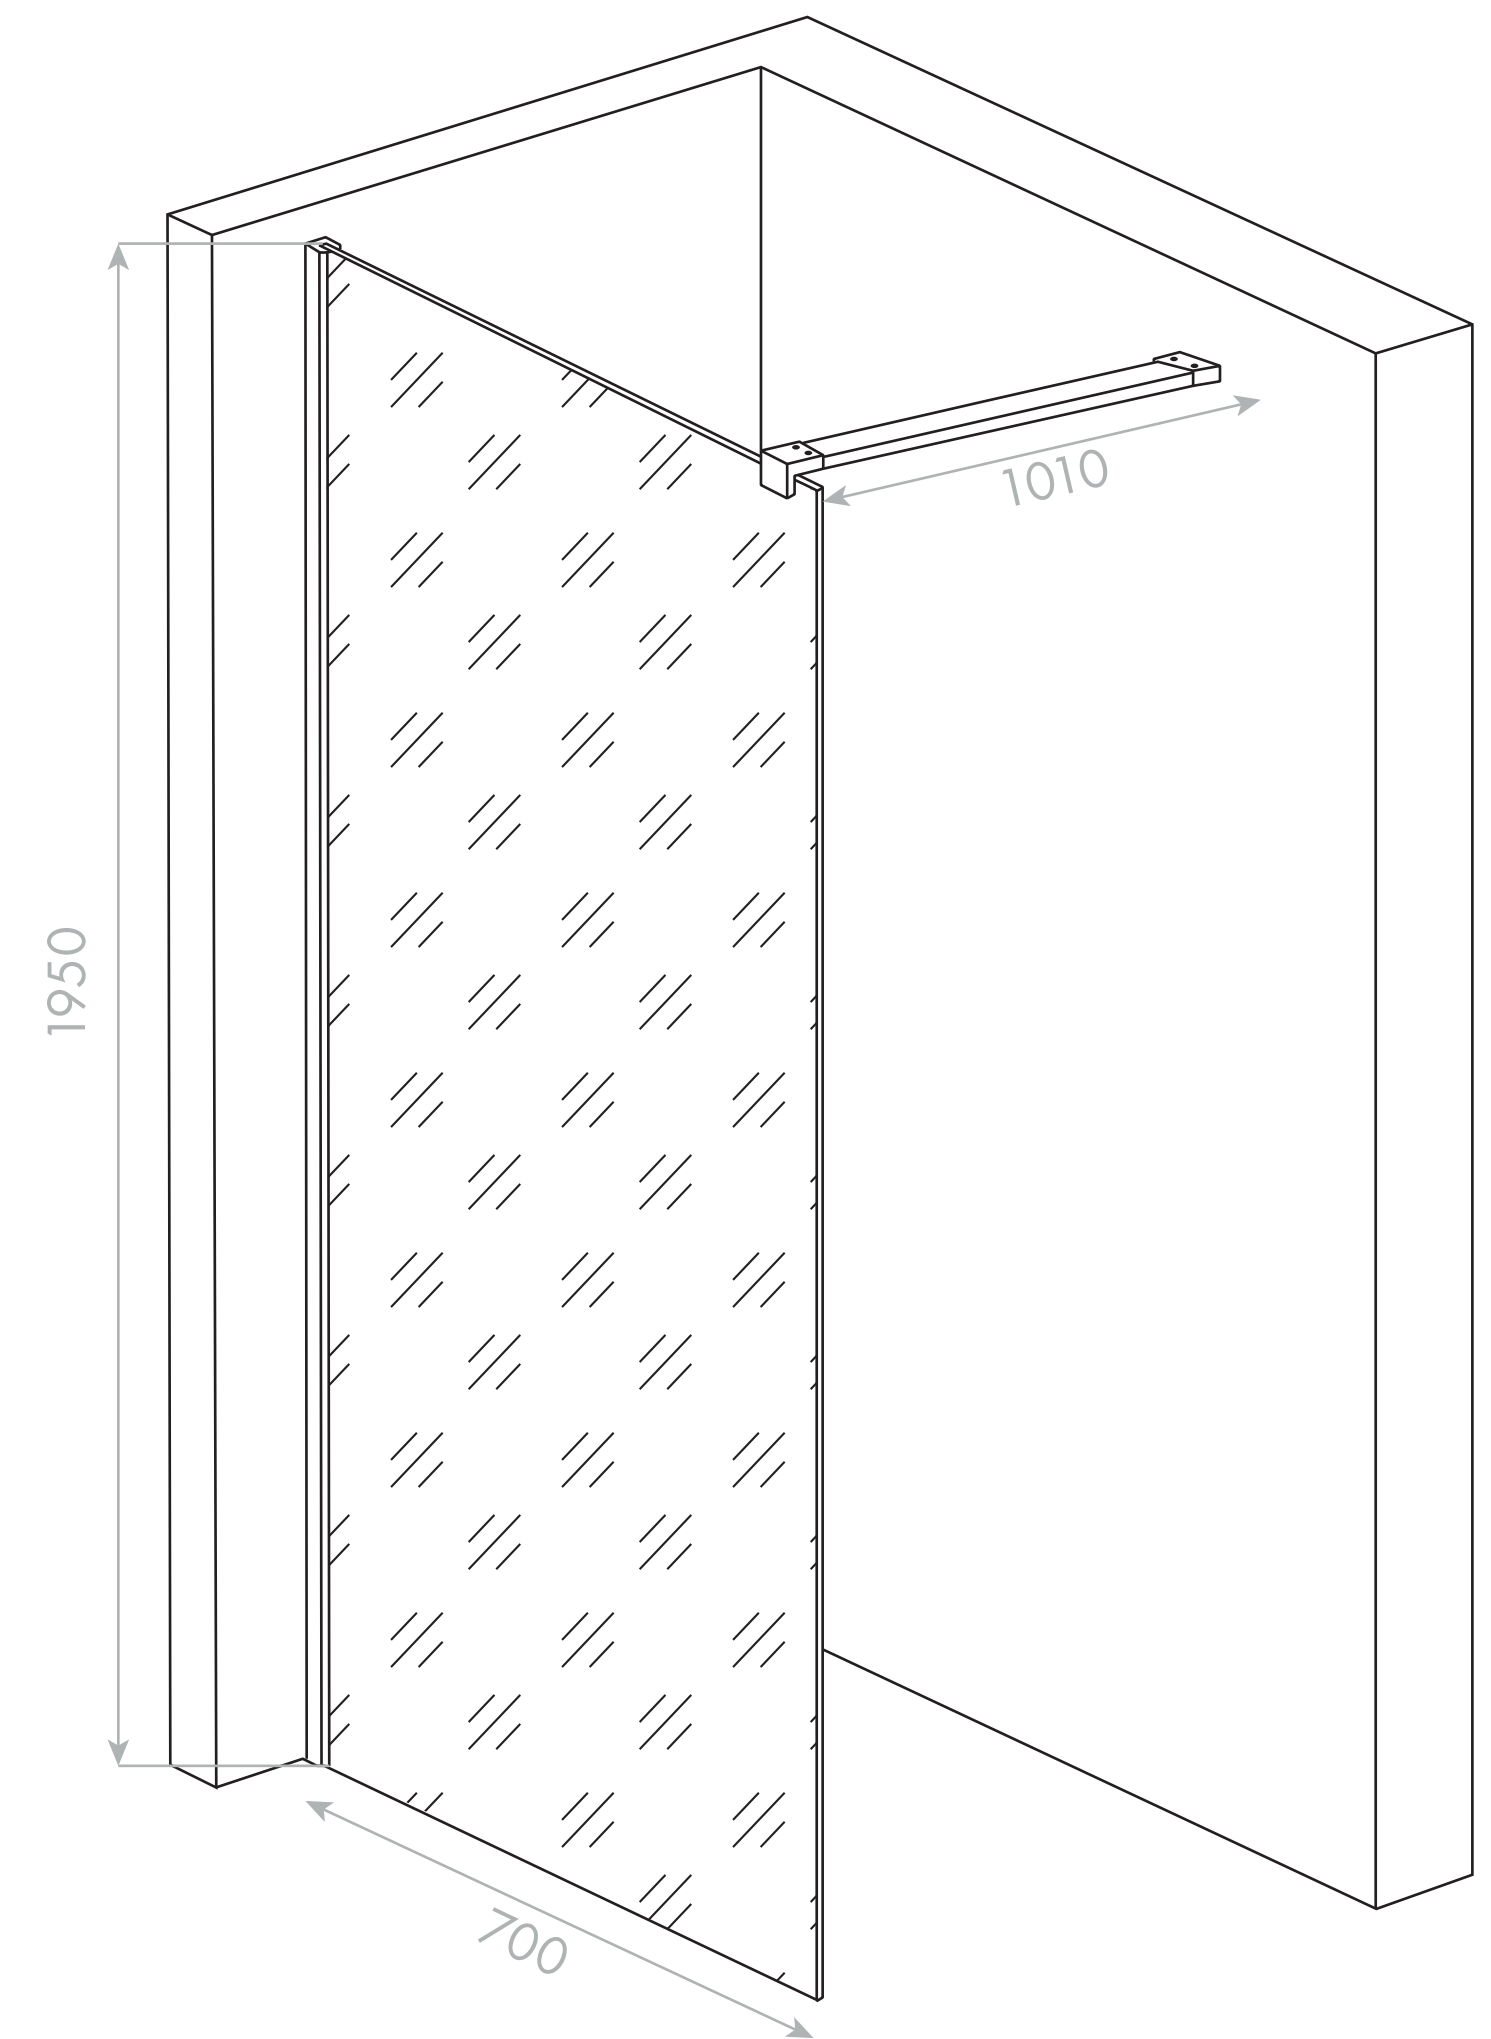

Top View

Front View

Side View

**LUSO**

Product Name	Modular Shower Screen Kit 700
Glass Thickness	10mm
Product Size (mm)	1950 x 700 x 1010

All dimensions provided in millimeters.