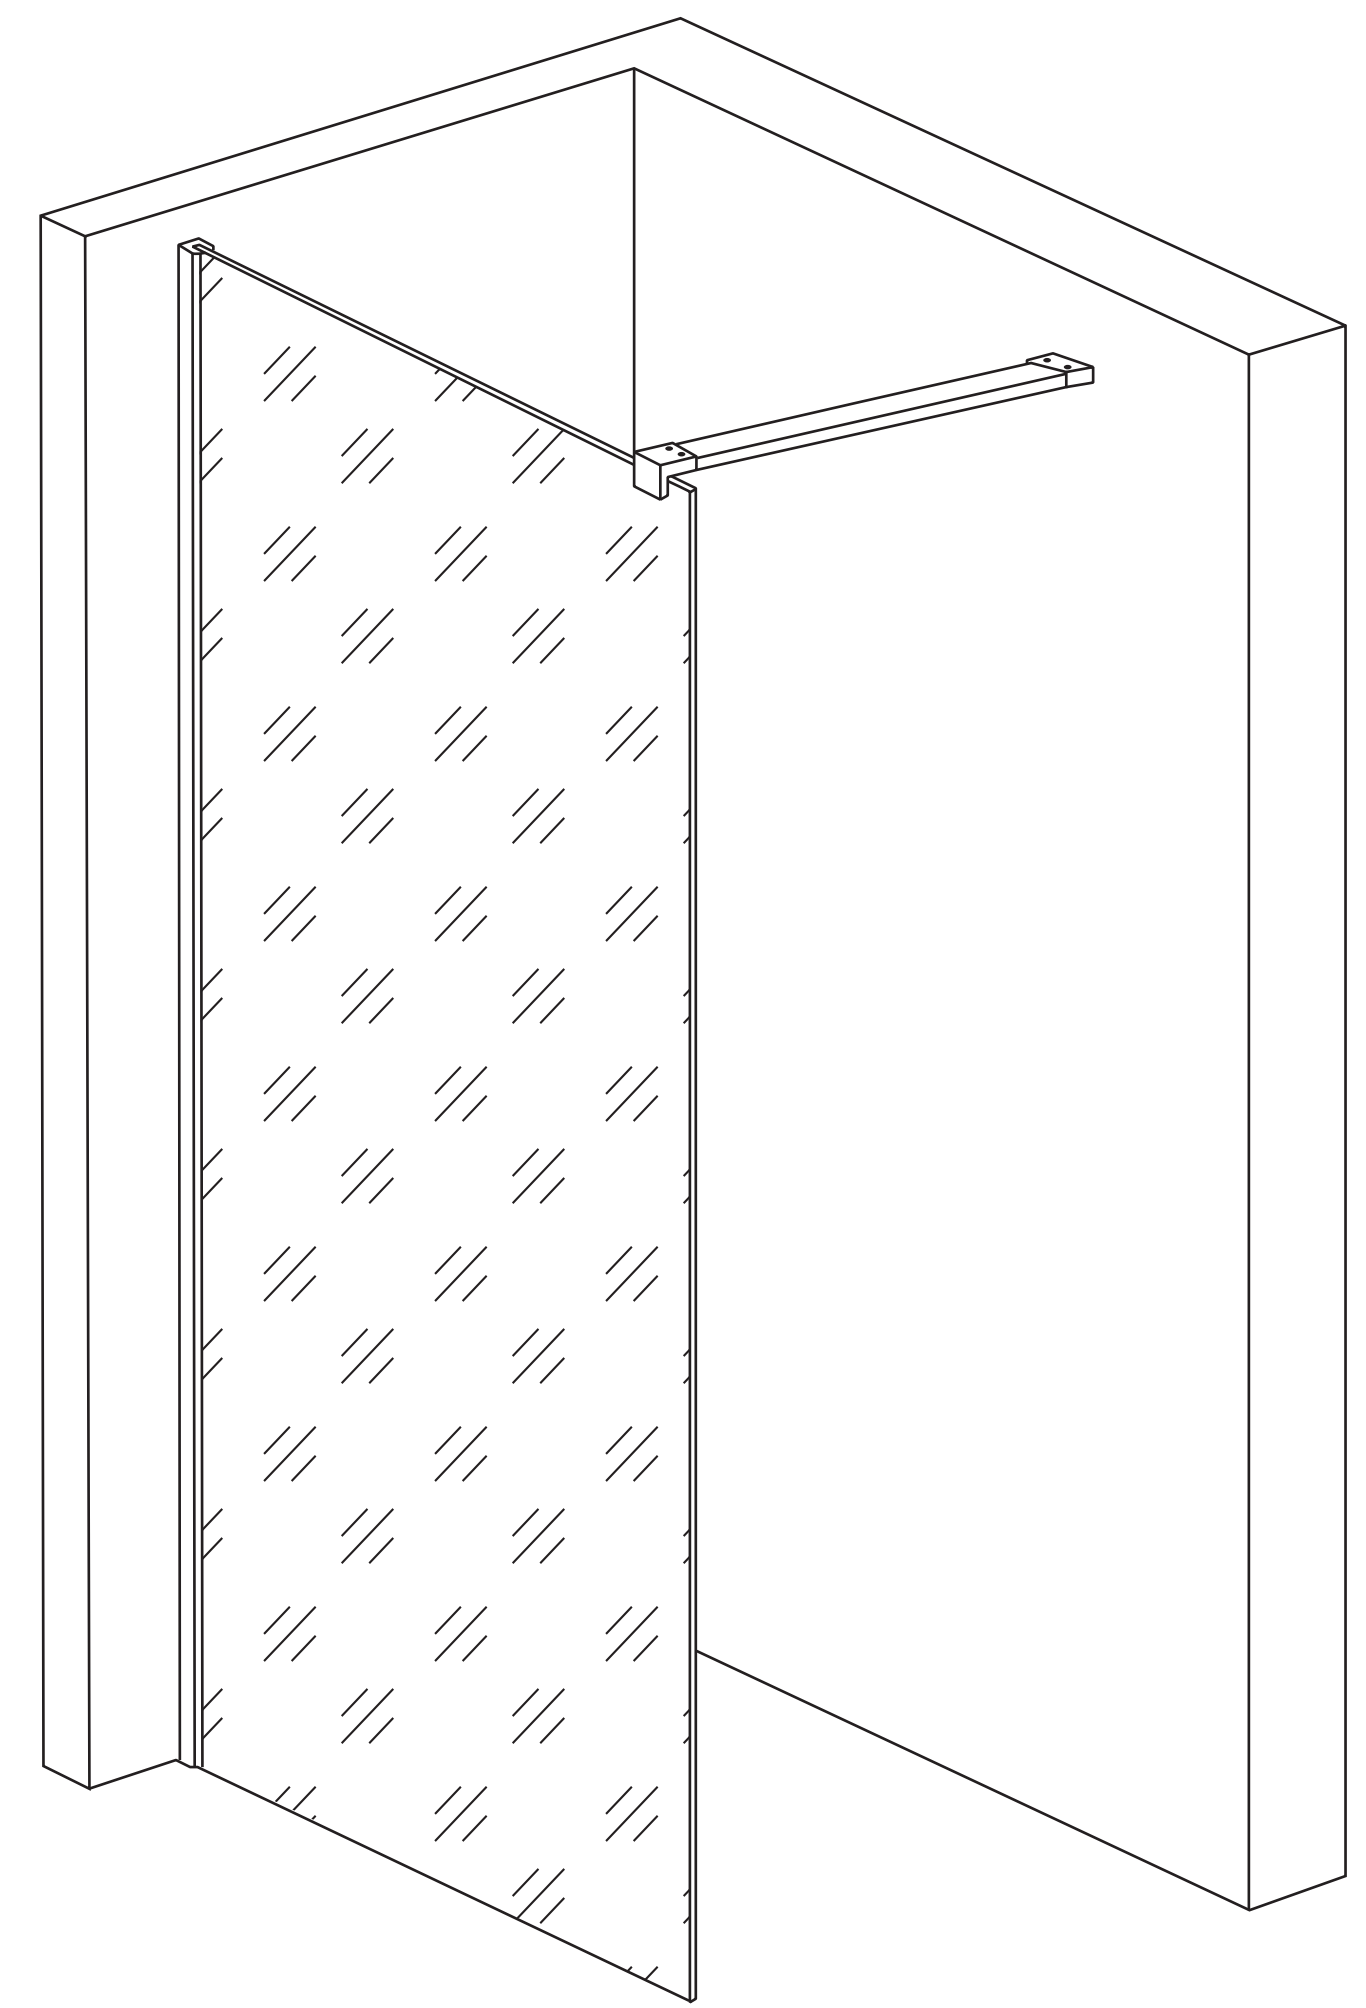

Top View

Front View

Side View

**LUSO**

Product Name	Modular Shower Screen Kit 700
Glass Thickness	10mm
Product Size (mm)	1950 x 700 x 1010

All dimensions provided in millimeters.