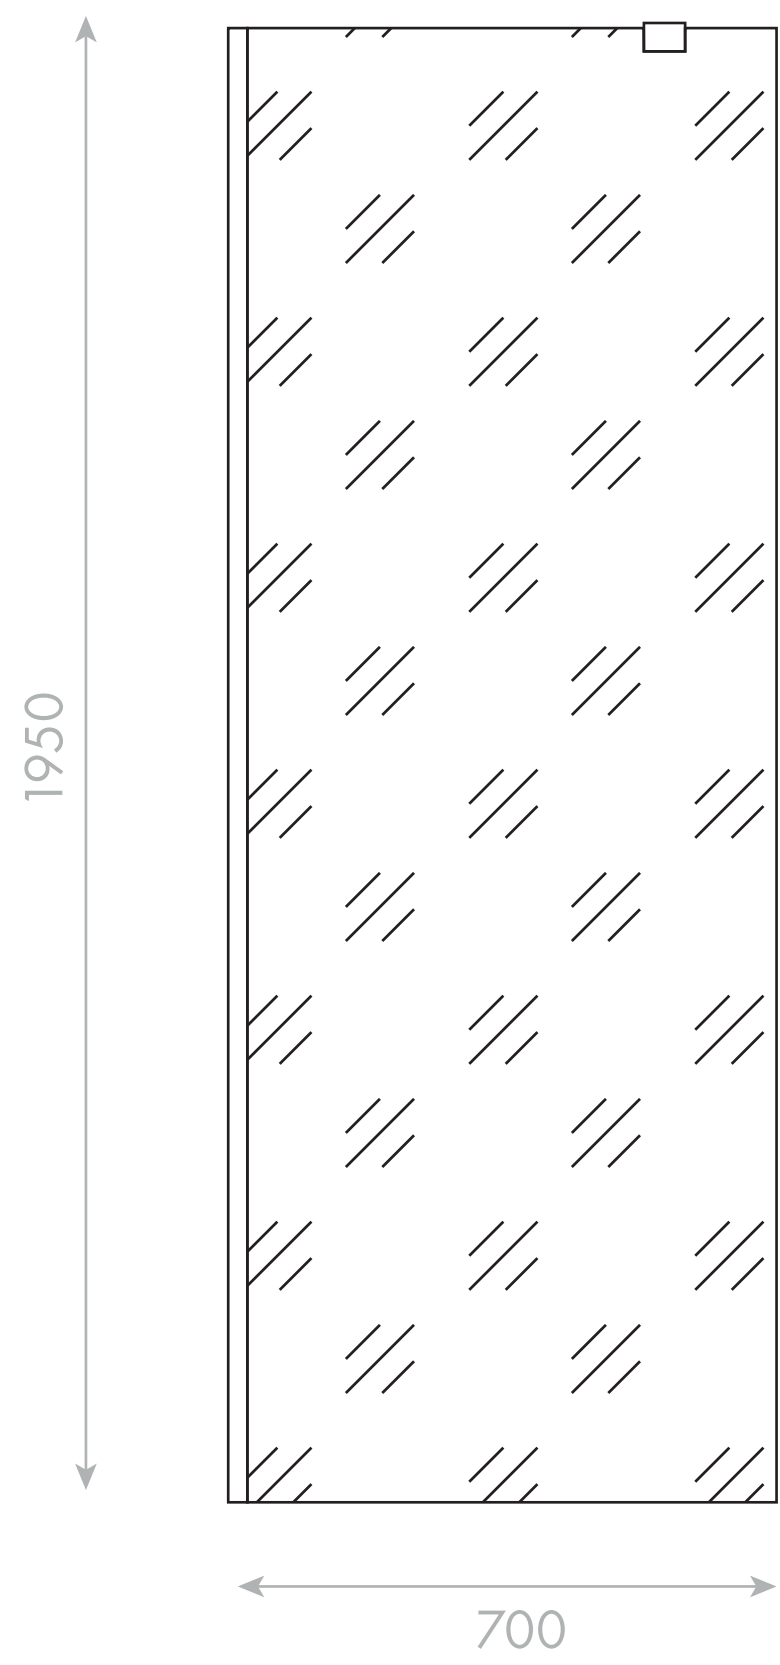

Top View

Front View

Side View

**LUSO**

Product Name	Modular Shower Screen Kit 700
Glass Thickness	10mm
Product Size (mm)	1950 x 700 x 1010

All dimensions provided in millimeters.