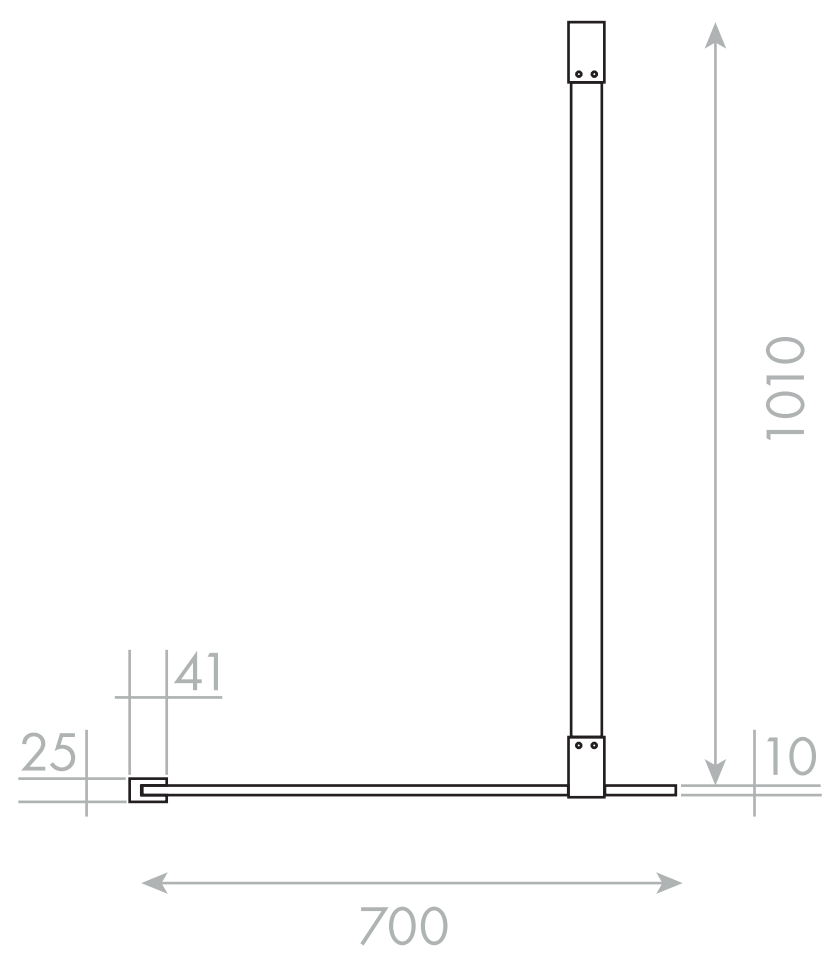

Top View

Front View

Side View

**LUSO**

Product Name	Modular Shower Screen Kit 700
Glass Thickness	10mm
Product Size (mm)	1950 x 700 x 1010

All dimensions provided in millimeters.