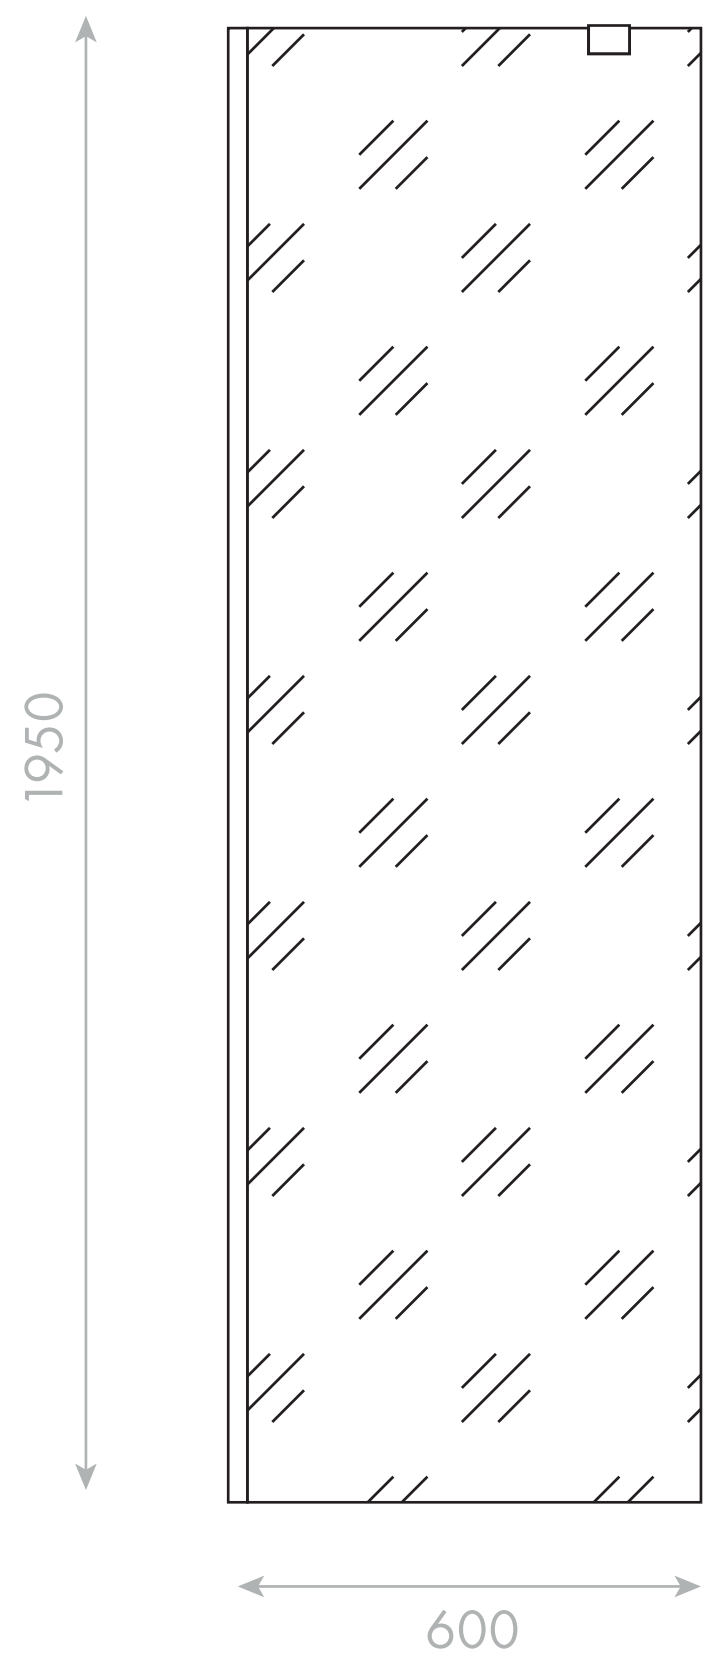

Top View

Front View

Side View

LUSO

Product Name	Modular Shower Screen Kit 600
Glass Thickness	10mm
Product Size (mm)	1950 x 600 x 1010

All dimensions provided in millimeters.