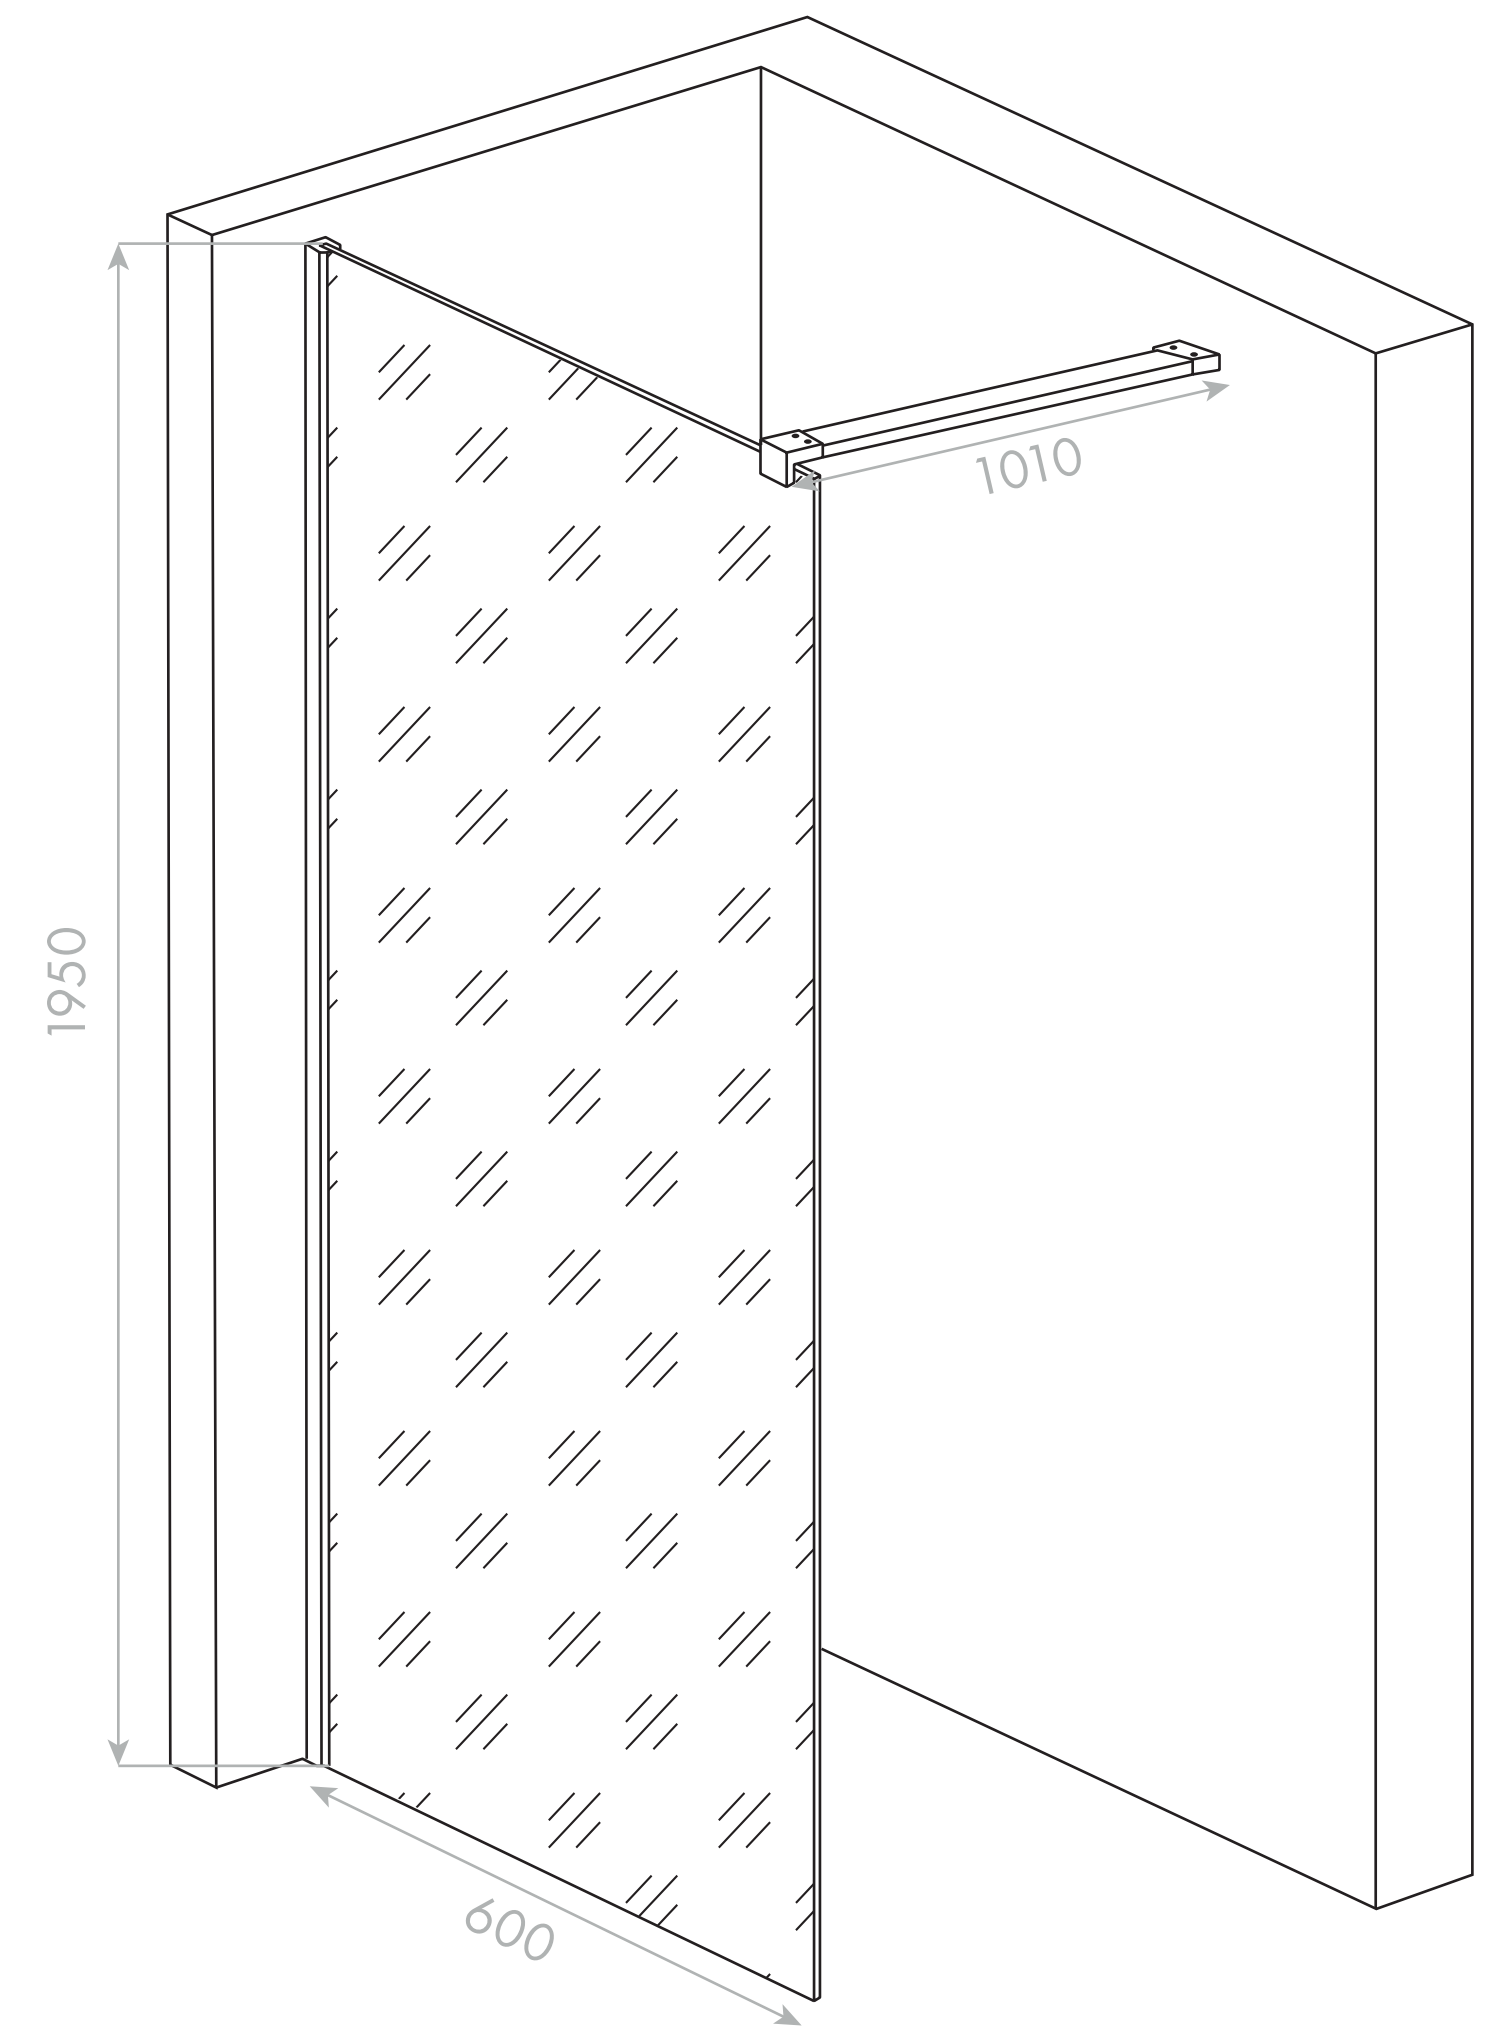

Top View

Front View

Side View

LUSO

Product Name	Modular Shower Screen Kit 600
Glass Thickness	10mm
Product Size (mm)	1950 x 600 x 1010

All dimensions provided in millimeters.