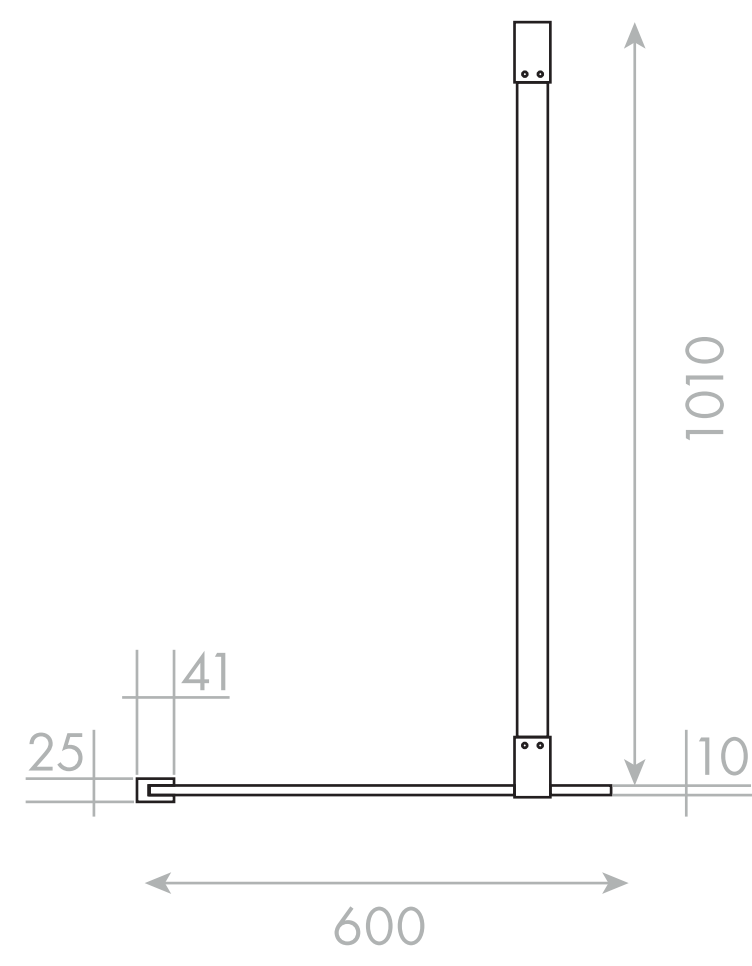

Top View

Front View

Side View

LUSO

Product Name	Modular Shower Screen Kit 600
Glass Thickness	10mm
Product Size (mm)	1950 x 600 x 1010

All dimensions provided in millimeters.