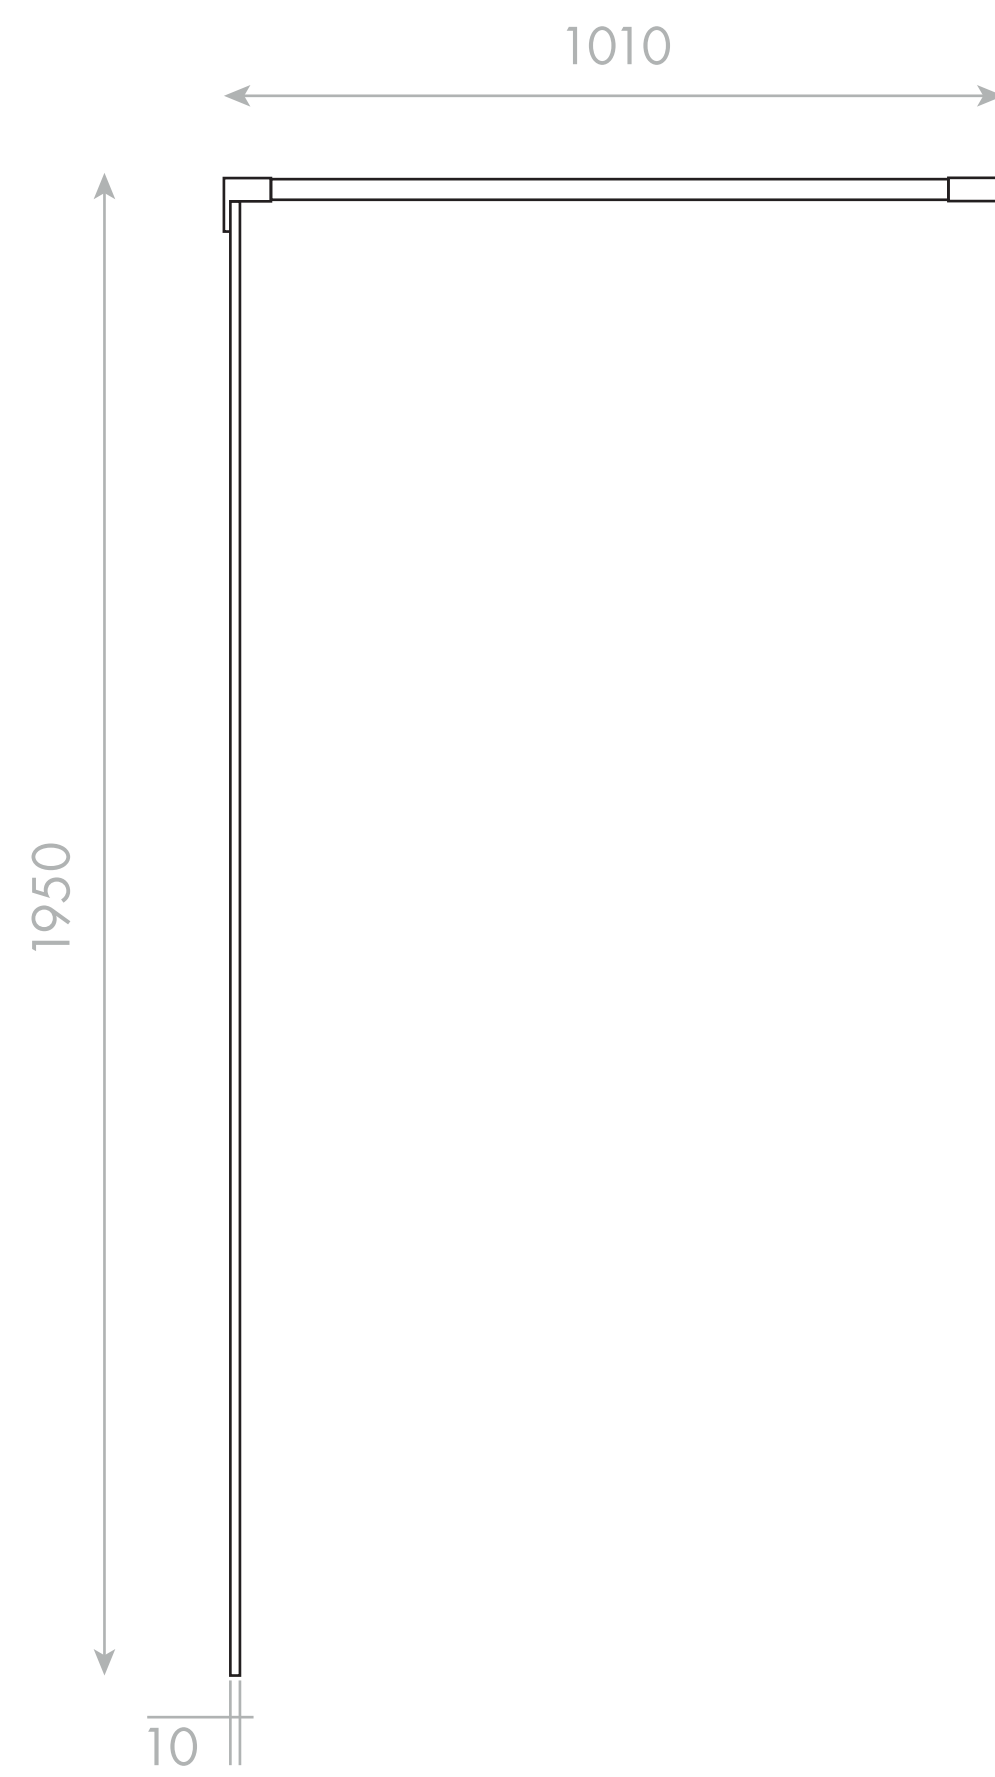

Top View

Front View

Side View

LUSO

Product Name	Modular Shower Screen Kit 600
Glass Thickness	10mm
Product Size (mm)	1950 x 600 x 1010

All dimensions provided in millimeters.