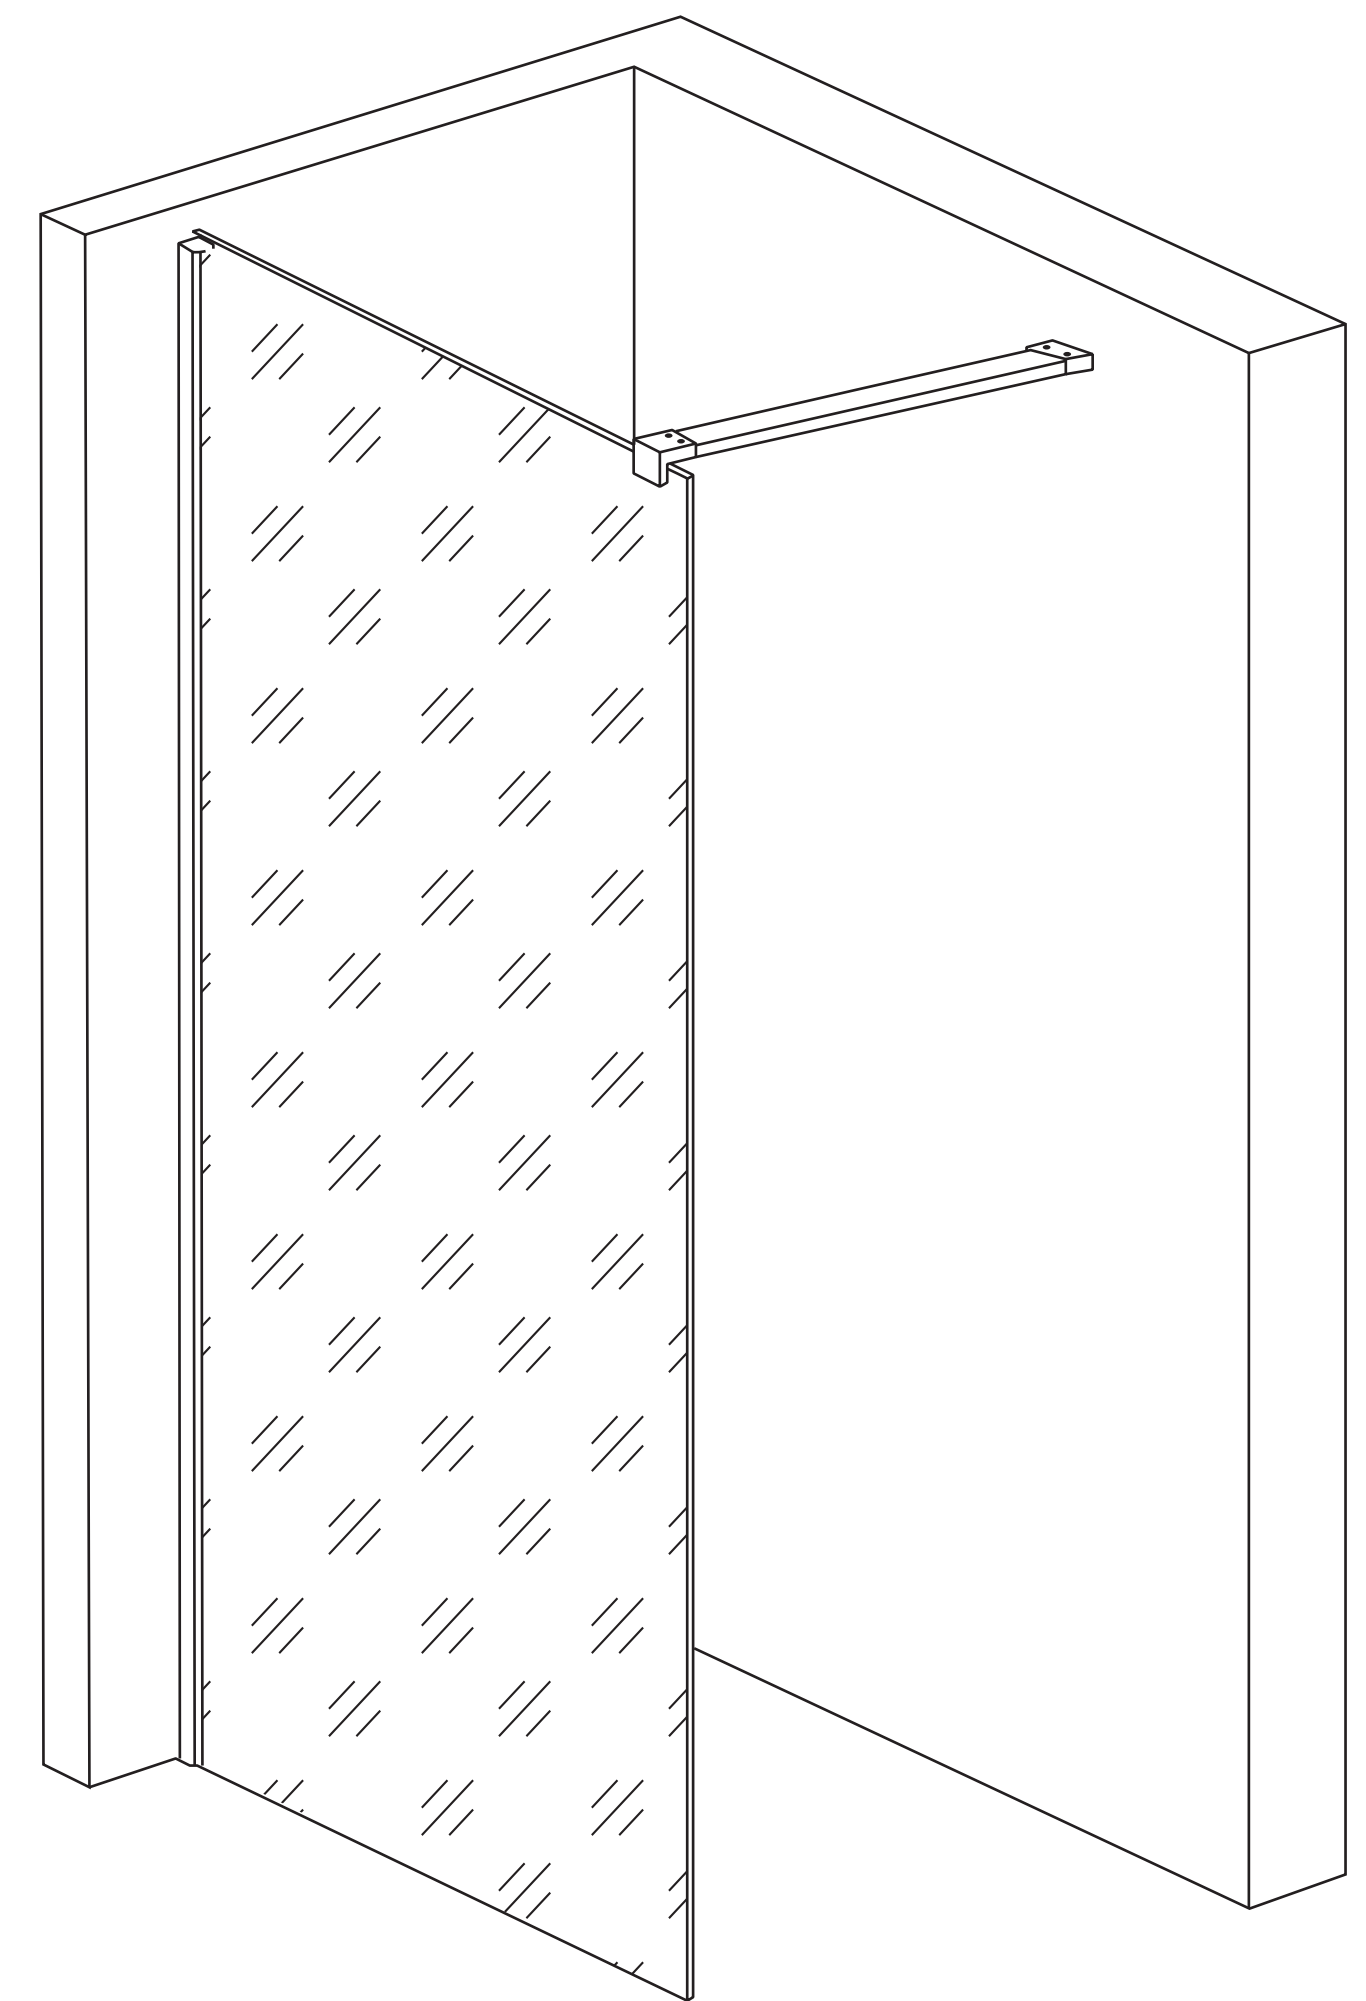

Top View

Front View

Side View

LUSO

Product Name	Modular Shower Screen Kit 600
Glass Thickness	10mm
Product Size (mm)	1950 x 600 x 1010

All dimensions provided in millimeters.