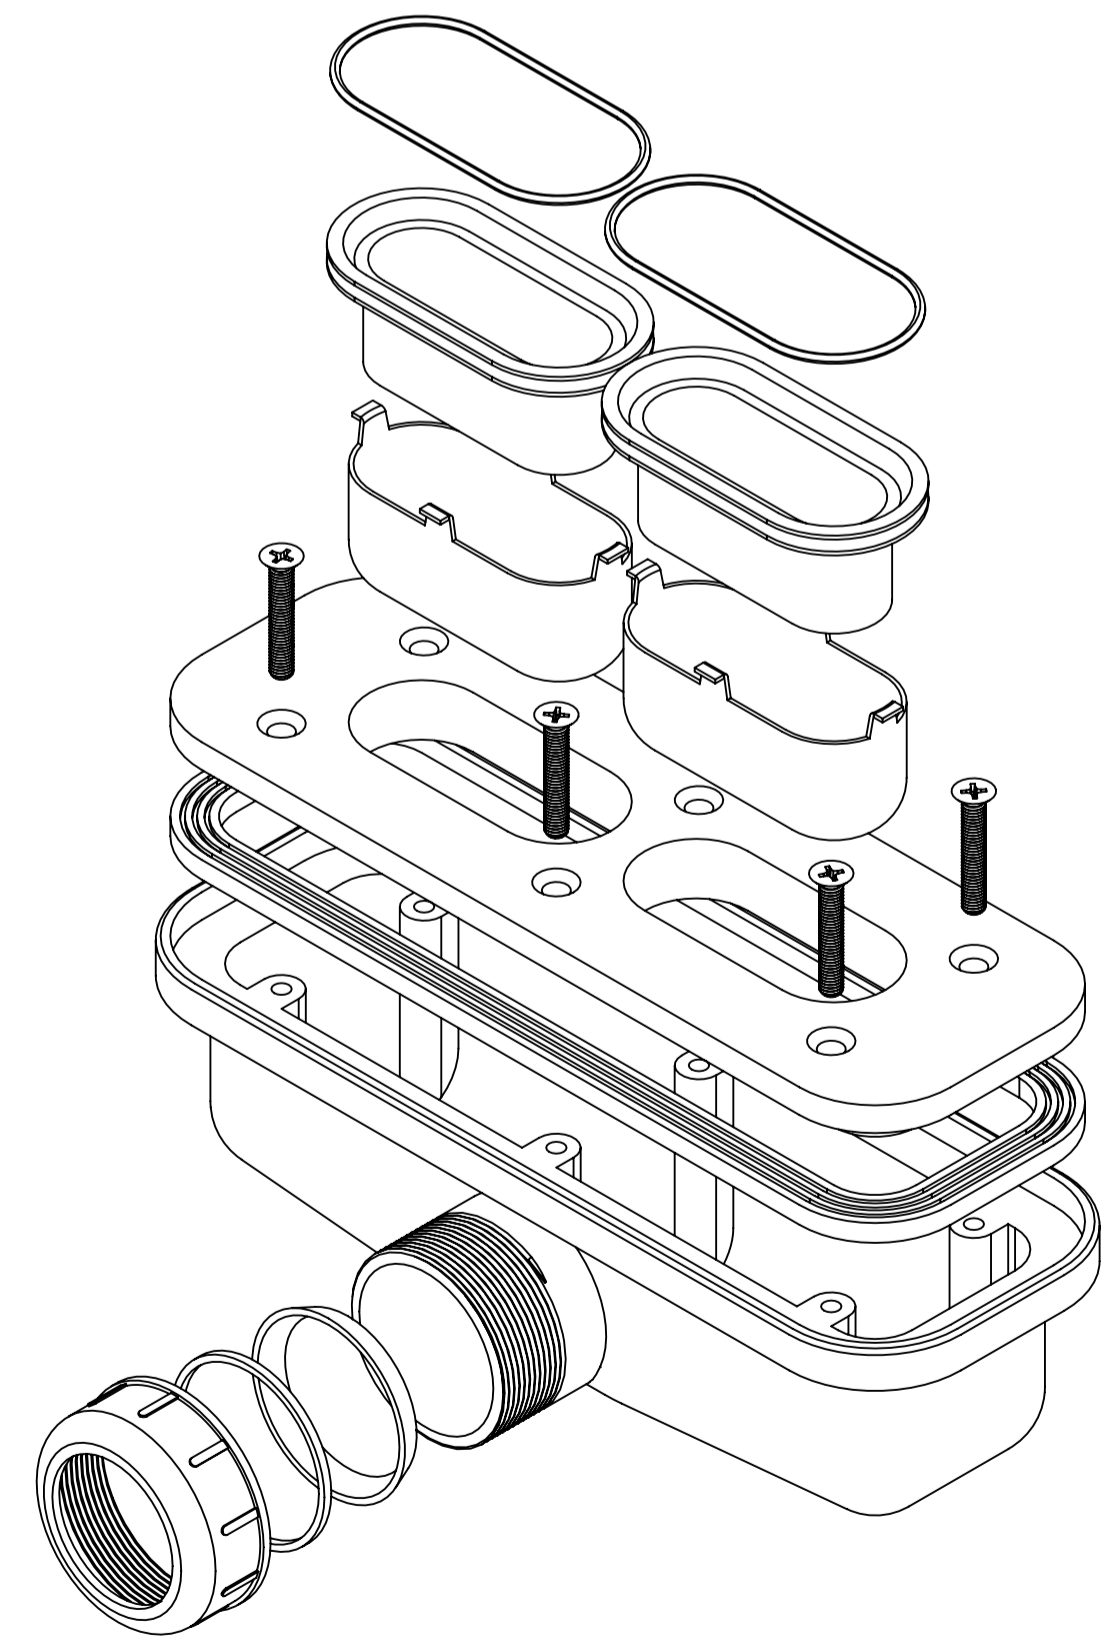

Shower Tray with Enclosure Kit - A

Shower Tray - Top View

Section View A-A

Waste Kit - Front View

Waste Kit - Top View

**LUSO**

|              |  |
|--------------|--|
| Product Name | Designo Kit A  |
| Size, mm     | 1800 x 900 x 25  |
| Contains     | Shower Tray<br>Shower Waste<br>8mm Matte Black Shower Screen<br>Glass-Wall Fixing Kit<br>Matte Black Bracing Bar |

All dimensions provided in mm.