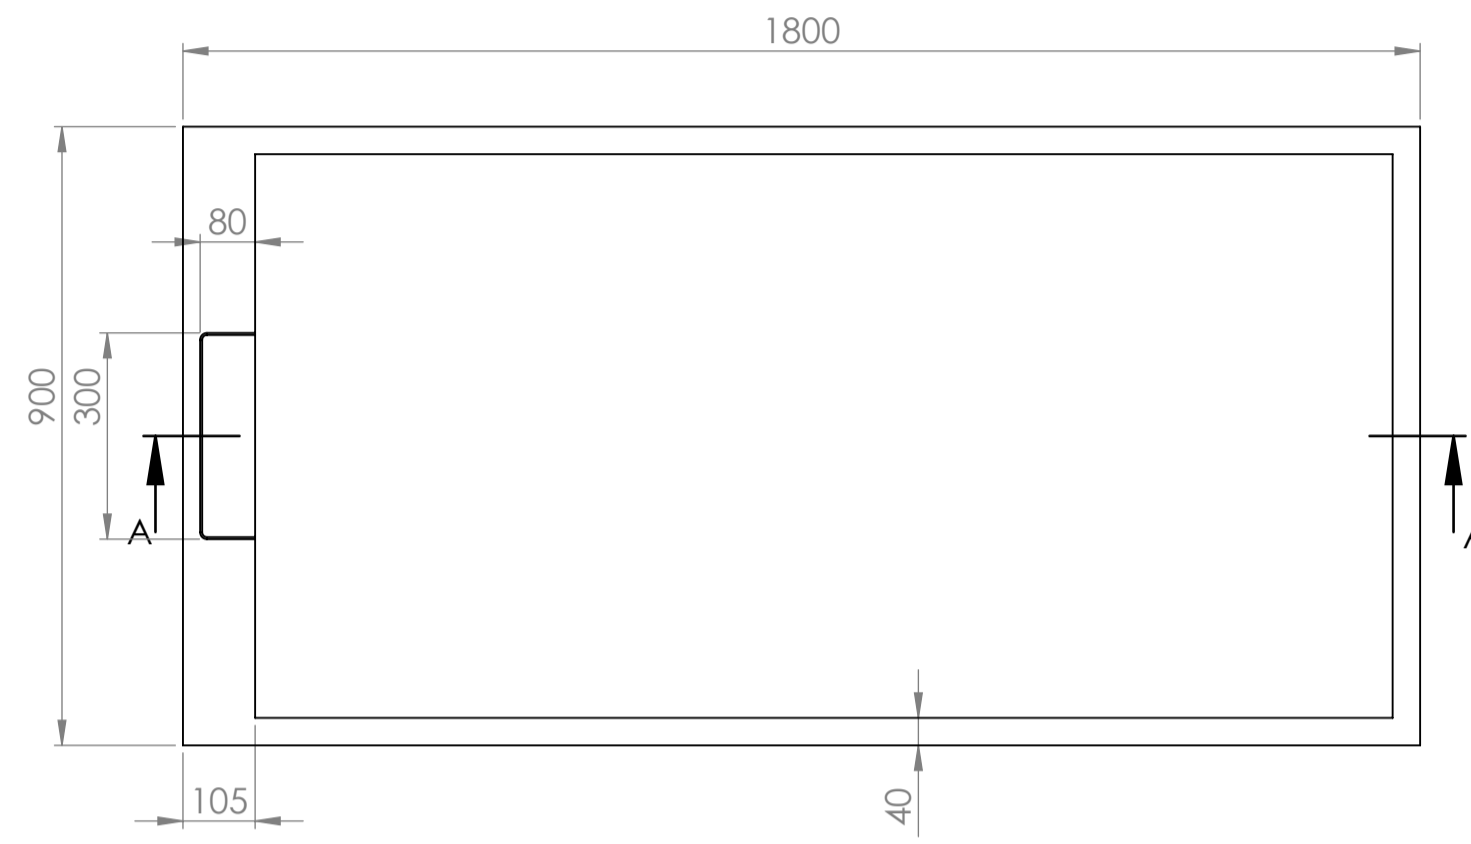

Shower Tray with Enclosure Kit - A

Shower Tray - Top View

Section View A-A

Waste Kit - Front View

Waste Kit - Top View

**LUSO**

|              |  |
|--------------|--|
| Product Name | Designo Kit A  |
| Size, mm     | 1800 x 900 x 25  |
| Contains     | Shower Tray<br>Shower Waste<br>8mm Matte Black Shower Screen<br>Glass-Wall Fixing Kit<br>Matte Black Bracing Bar |

All dimensions provided in mm.