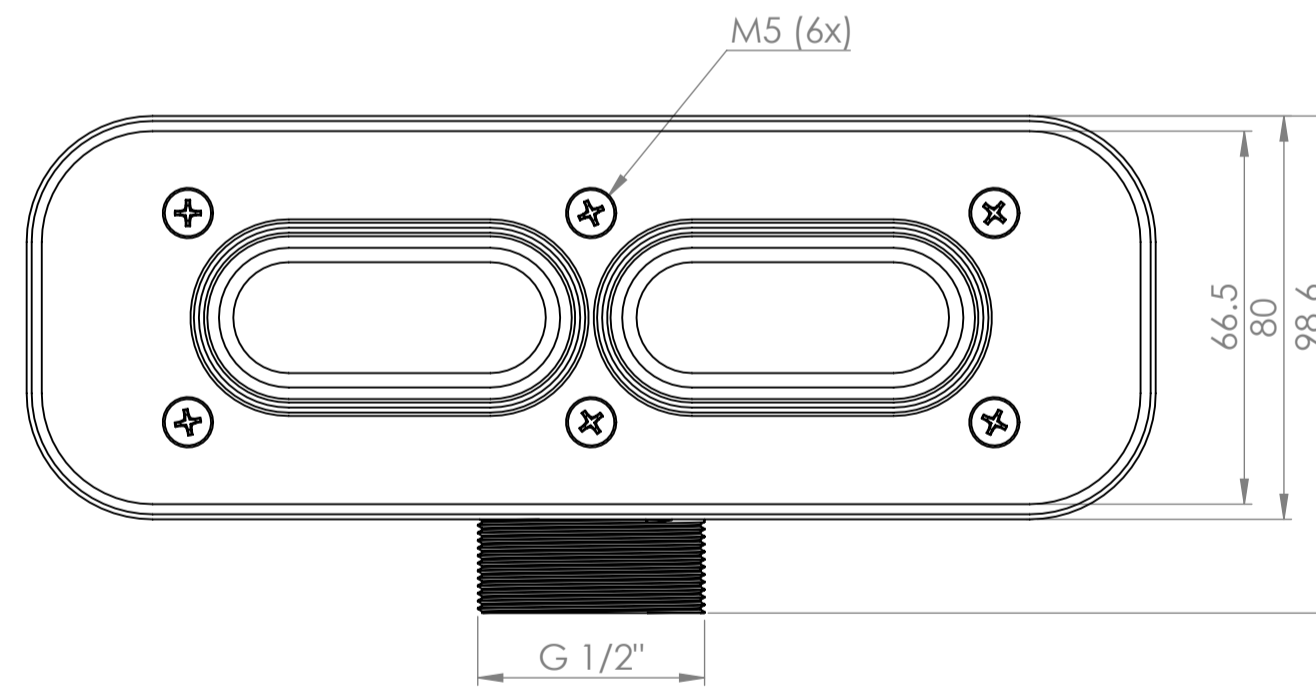

Shower Tray with Enclosure Kit - A

Shower Tray - Top View

Section View A-A

Waste Kit - Front View

Waste Kit - Top View

**LUSO**

|              |  |
|--------------|--|
| Product Name | Designo Kit A  |
| Size, mm     | 1800 x 900 x 25  |
| Contains     | Shower Tray<br>Shower Waste<br>8mm Matte Black Shower Screen<br>Glass-Wall Fixing Kit<br>Matte Black Bracing Bar |

All dimensions provided in mm.