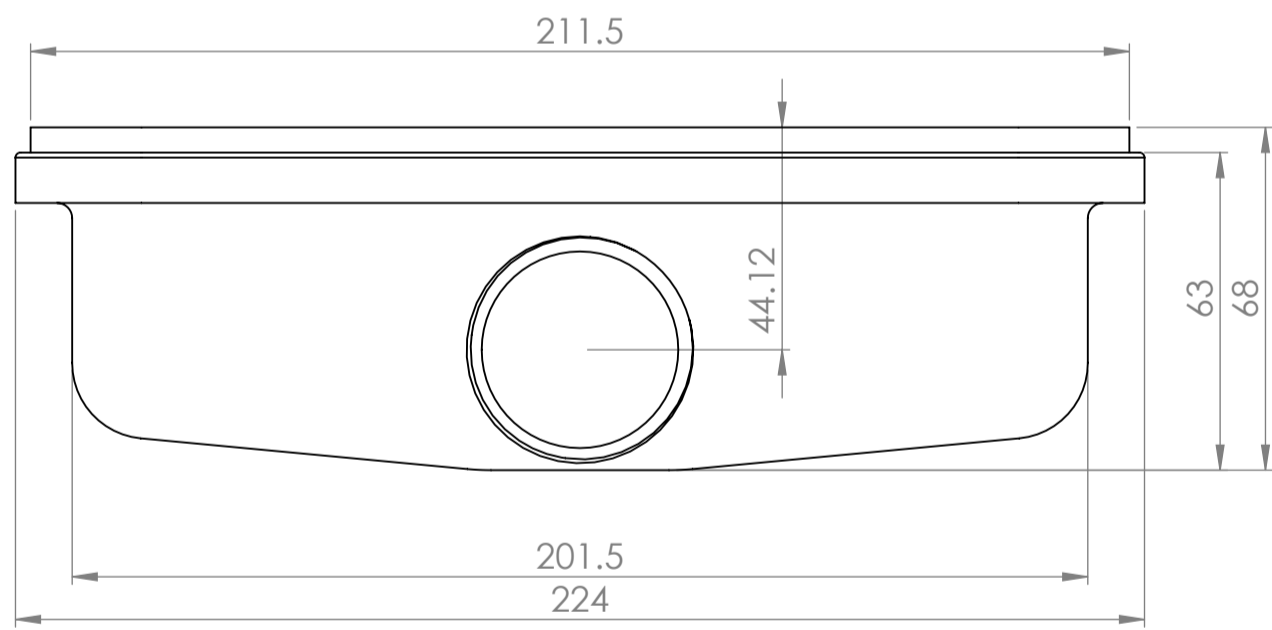

Shower Tray with Enclosure Kit - A

Shower Tray - Top View

Section View A-A

Waste Kit - Front View

Waste Kit - Top View

**LUSO**

|              |  |
|--------------|--|
| Product Name | Designo Kit A  |
| Size, mm     | 1800 x 900 x 25  |
| Contains     | Shower Tray<br>Shower Waste<br>8mm Matte Black Shower Screen<br>Glass-Wall Fixing Kit<br>Matte Black Bracing Bar |

All dimensions provided in mm.