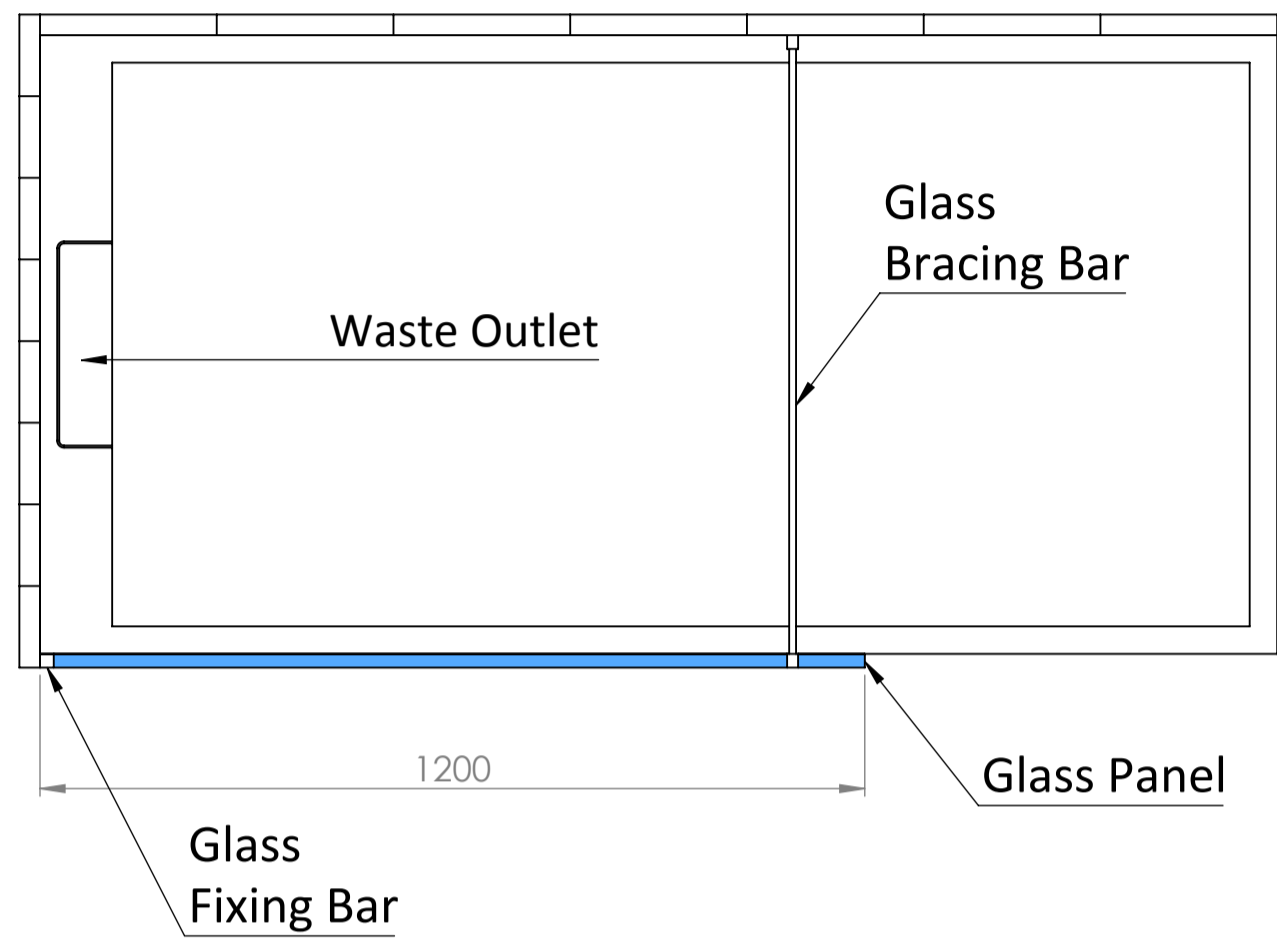

Shower Tray with Enclosure Kit - A

Shower Tray - Top View

Section View A-A

Waste Kit - Front View

Waste Kit - Top View

**LUSO**

|              |  |
|--------------|--|
| Product Name | Designo Kit A  |
| Size, mm     | 1800 x 900 x 25  |
| Contains     | Shower Tray<br>Shower Waste<br>8mm Matte Black Shower Screen<br>Glass-Wall Fixing Kit<br>Matte Black Bracing Bar |

All dimensions provided in mm.