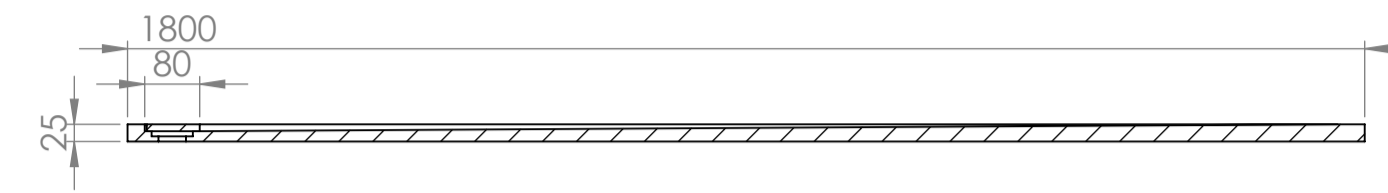

Shower Tray with Enclosure Kit - A

Shower Tray - Top View

Section View A-A

Waste Kit - Front View

Waste Kit - Top View

**LUSO**

|              |  |
|--------------|--|
| Product Name | Designo Kit A  |
| Size, mm     | 1800 x 900 x 25  |
| Contains     | Shower Tray<br>Shower Waste<br>8mm Matte Black Shower Screen<br>Glass-Wall Fixing Kit<br>Matte Black Bracing Bar |

All dimensions provided in mm.