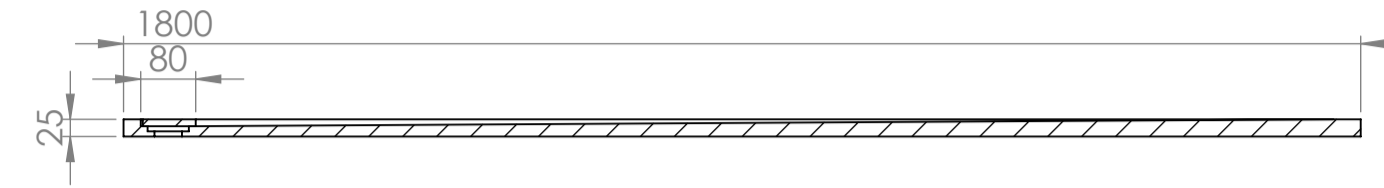

Shower Tray with Enclosure Kit - A

Shower Tray - Top View

Section View A-A

Waste Kit - Front View

Waste Kit - Top View

LUSO

| | |
|--------------|--|
| Product Name | Designo Kit A |
| Size, mm | 1800 x 800 x 25 |
| Contains | Shower Tray Shower Waste 8mm Matte Black Shower Screen Glass-Wall Fixing Kit Matte Black Bracing Bar |

All dimensions provided in mm.