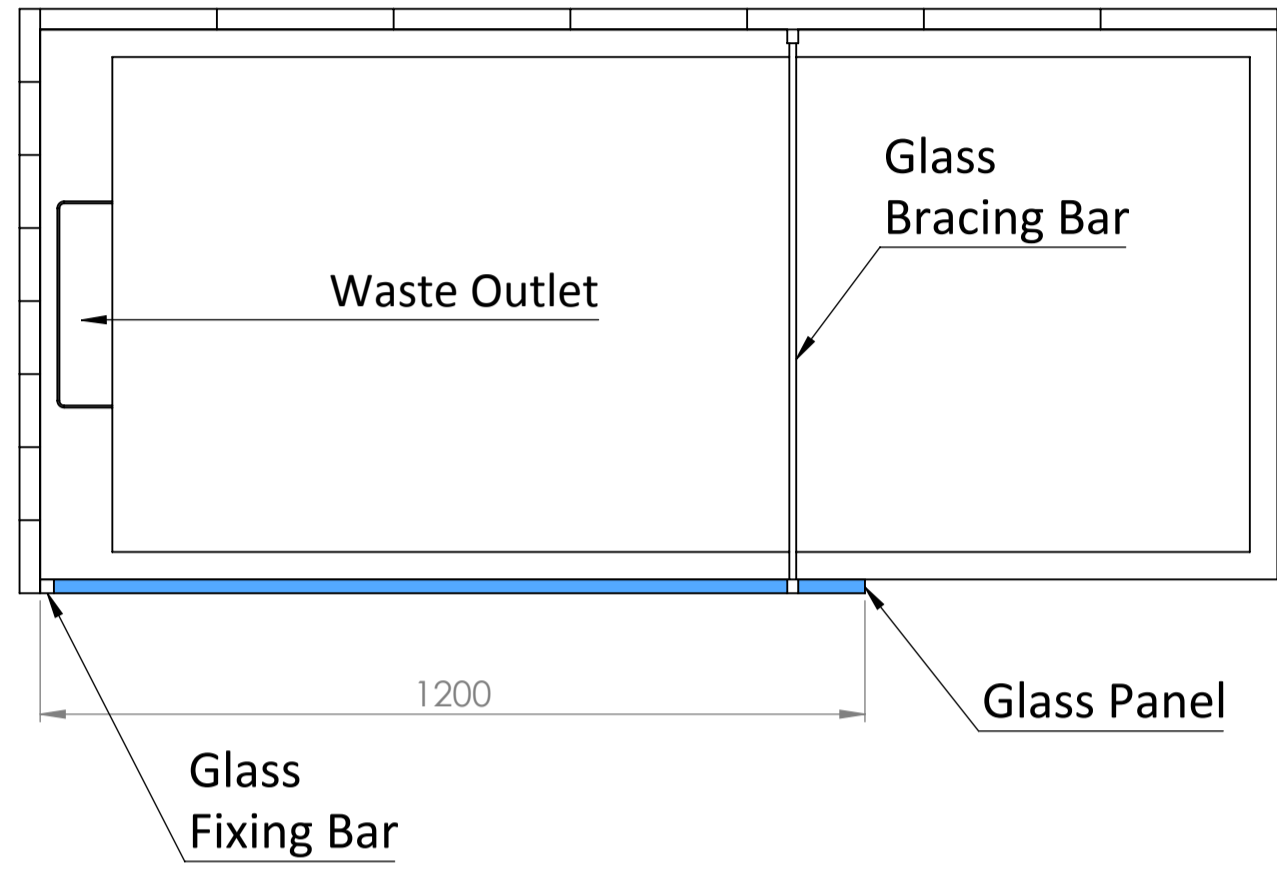

Shower Tray with Enclosure Kit - A

Shower Tray - Top View

Section View A-A

Waste Kit - Front View

Waste Kit - Top View

LUSO

| | |
|--------------|--|
| Product Name | Designo Kit A |
| Size, mm | 1800 x 800 x 25 |
| Contains | Shower Tray Shower Waste 8mm Matte Black Shower Screen Glass-Wall Fixing Kit Matte Black Bracing Bar |

All dimensions provided in mm.