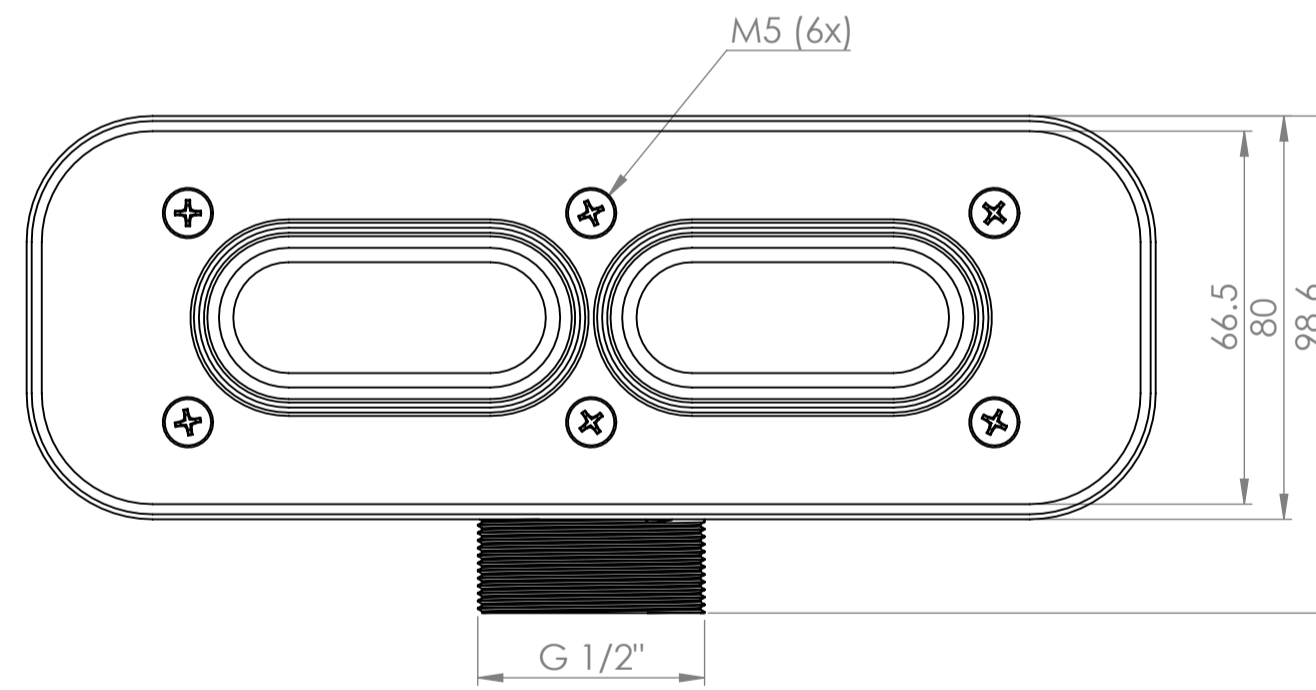

Shower Tray with Enclosure Kit - A

Shower Tray - Top View

Section View A-A

Waste Kit - Front View

Waste Kit - Top View

LUSO

| | |
|--------------|--|
| Product Name | Designo Kit A |
| Size, mm | 1800 x 800 x 25 |
| Contains | Shower Tray Shower Waste 8mm Matte Black Shower Screen Glass-Wall Fixing Kit Matte Black Bracing Bar |

All dimensions provided in mm.