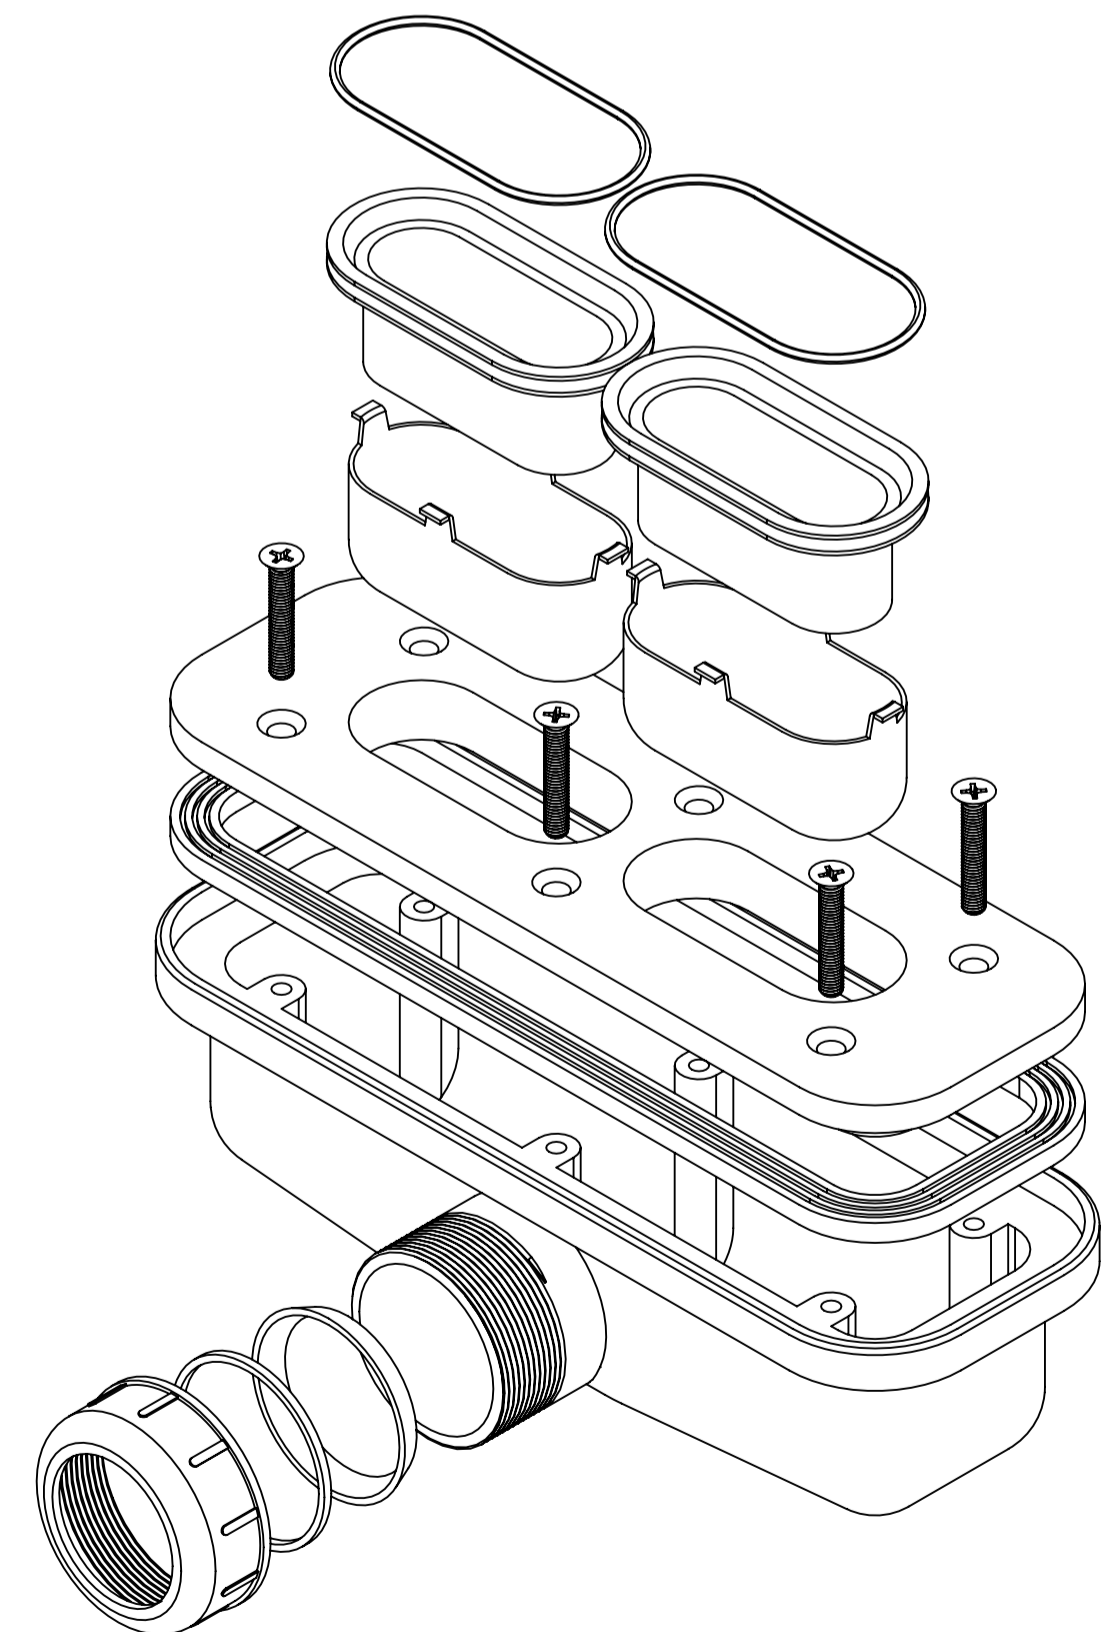

Shower Tray with Enclosure Kit - A

Shower Tray - Top View

Section View A-A

Waste Kit - Front View

Waste Kit - Top View

LUSO

| | |
|--------------|--|
| Product Name | Designo Kit A |
| Size, mm | 1800 x 800 x 25 |
| Contains | Shower Tray Shower Waste 8mm Matte Black Shower Screen Glass-Wall Fixing Kit Matte Black Bracing Bar |

All dimensions provided in mm.