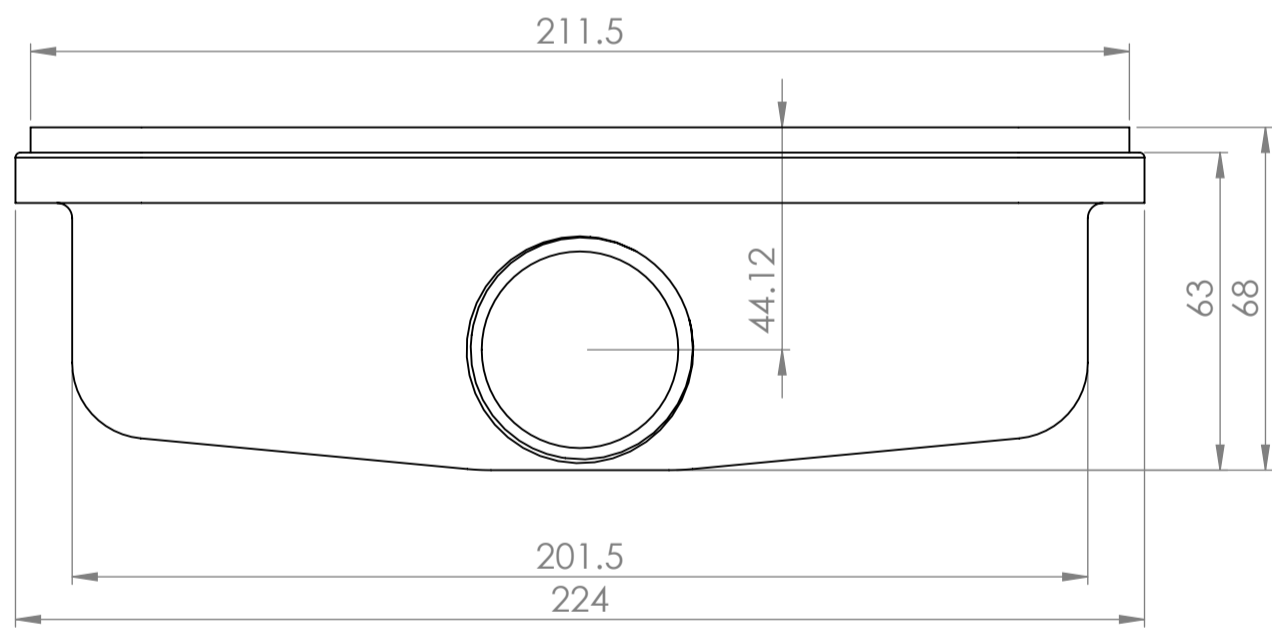

Shower Tray with Enclosure Kit - A

Shower Tray - Top View

Section View A-A

Waste Kit - Front View

Waste Kit - Top View

LUSO

| | |
|--------------|--|
| Product Name | Designo Kit A |
| Size, mm | 1800 x 800 x 25 |
| Contains | Shower Tray Shower Waste 8mm Matte Black Shower Screen Glass-Wall Fixing Kit Matte Black Bracing Bar |

All dimensions provided in mm.