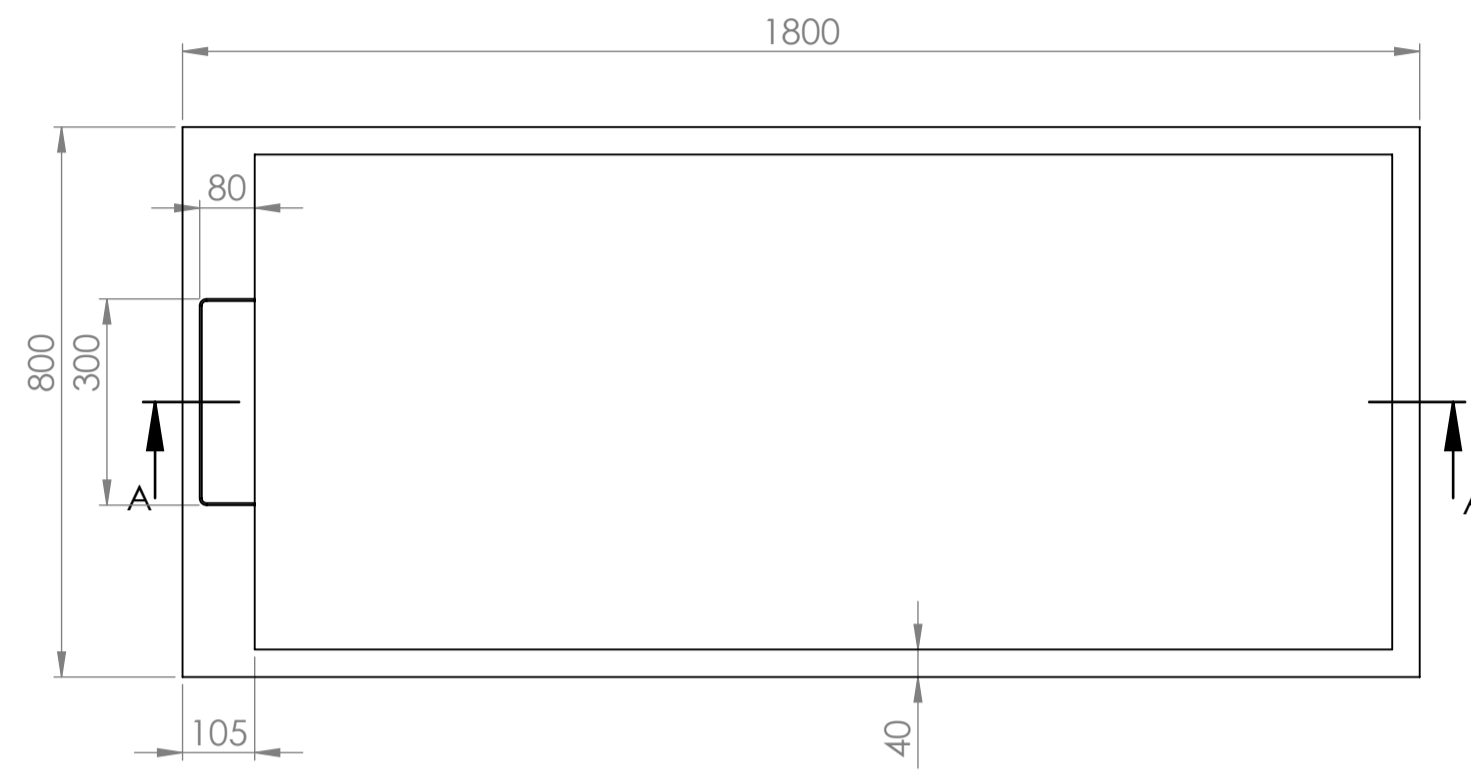

Shower Tray with Enclosure Kit - A

Shower Tray - Top View

Section View A-A

Waste Kit - Front View

Waste Kit - Top View

LUSO

| | |
|--------------|--|
| Product Name | Designo Kit A |
| Size, mm | 1800 x 800 x 25 |
| Contains | Shower Tray Shower Waste 8mm Matte Black Shower Screen Glass-Wall Fixing Kit Matte Black Bracing Bar |

All dimensions provided in mm.