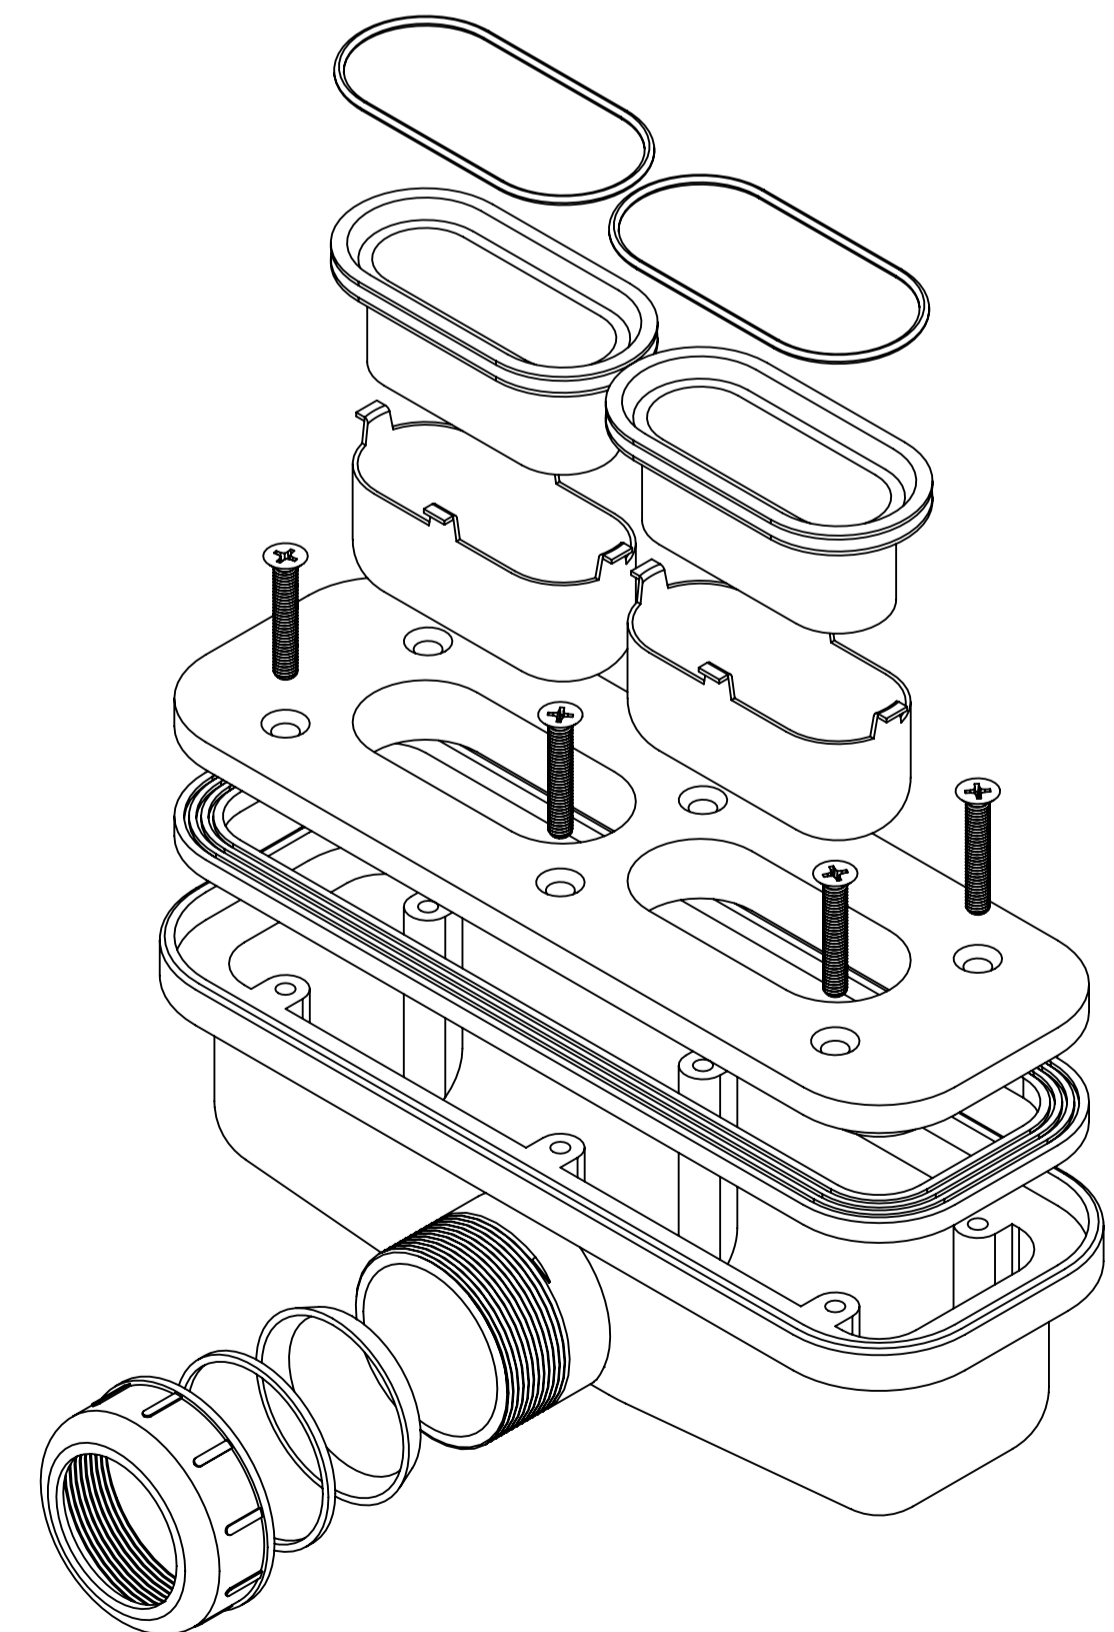

Shower Tray with Enclosure Kit - A

Shower Tray - Top View

Section View A-A

Waste Kit - Front View

Waste Kit - Top View

LUSO

Product Name	Designo Kit A
Size, mm	1400 x 900 x 25
Contains	Shower Tray Shower Waste 8mm Matte Black Shower Screen Glass-Wall Fixing Kit Matte Black Bracing Bar

All dimensions provided in mm.