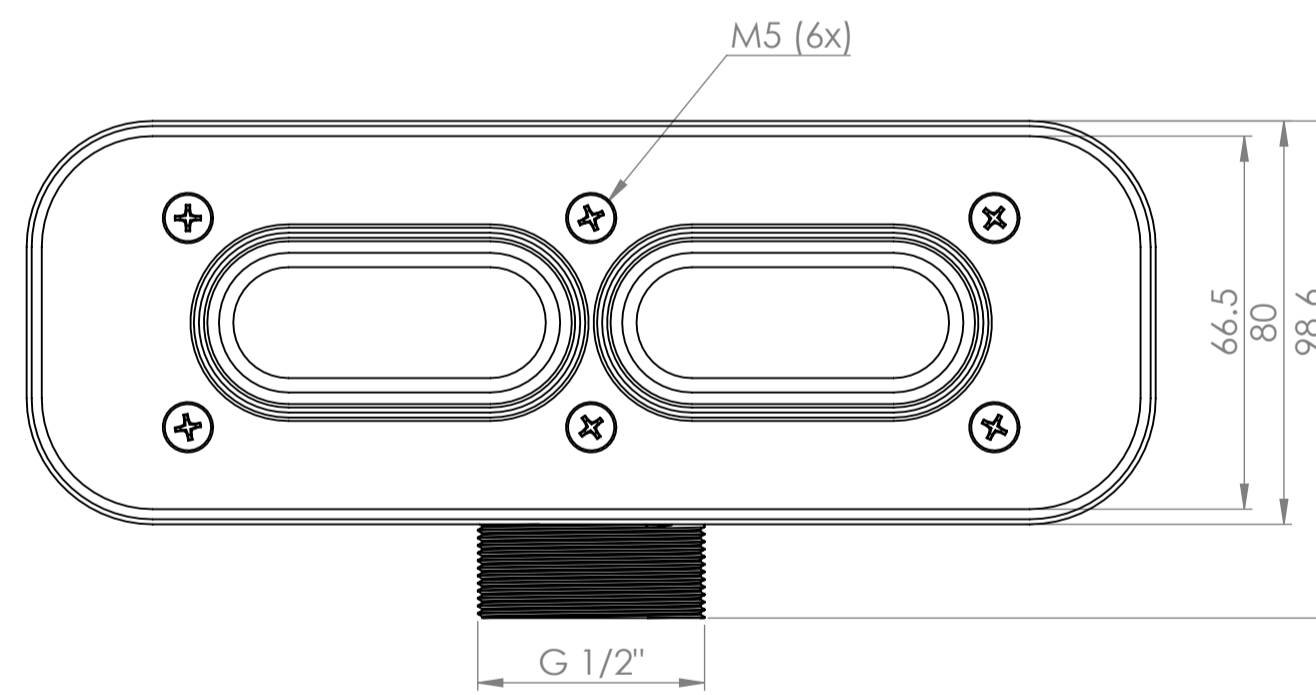

Shower Tray with Enclosure Kit - A

Shower Tray - Top View

Section View A-A

Waste Kit - Front View

Waste Kit - Top View

LUSO

Product Name	Designo Kit A
Size, mm	1400 x 900 x 25
Contains	Shower Tray Shower Waste 8mm Matte Black Shower Screen Glass-Wall Fixing Kit Matte Black Bracing Bar

All dimensions provided in mm.