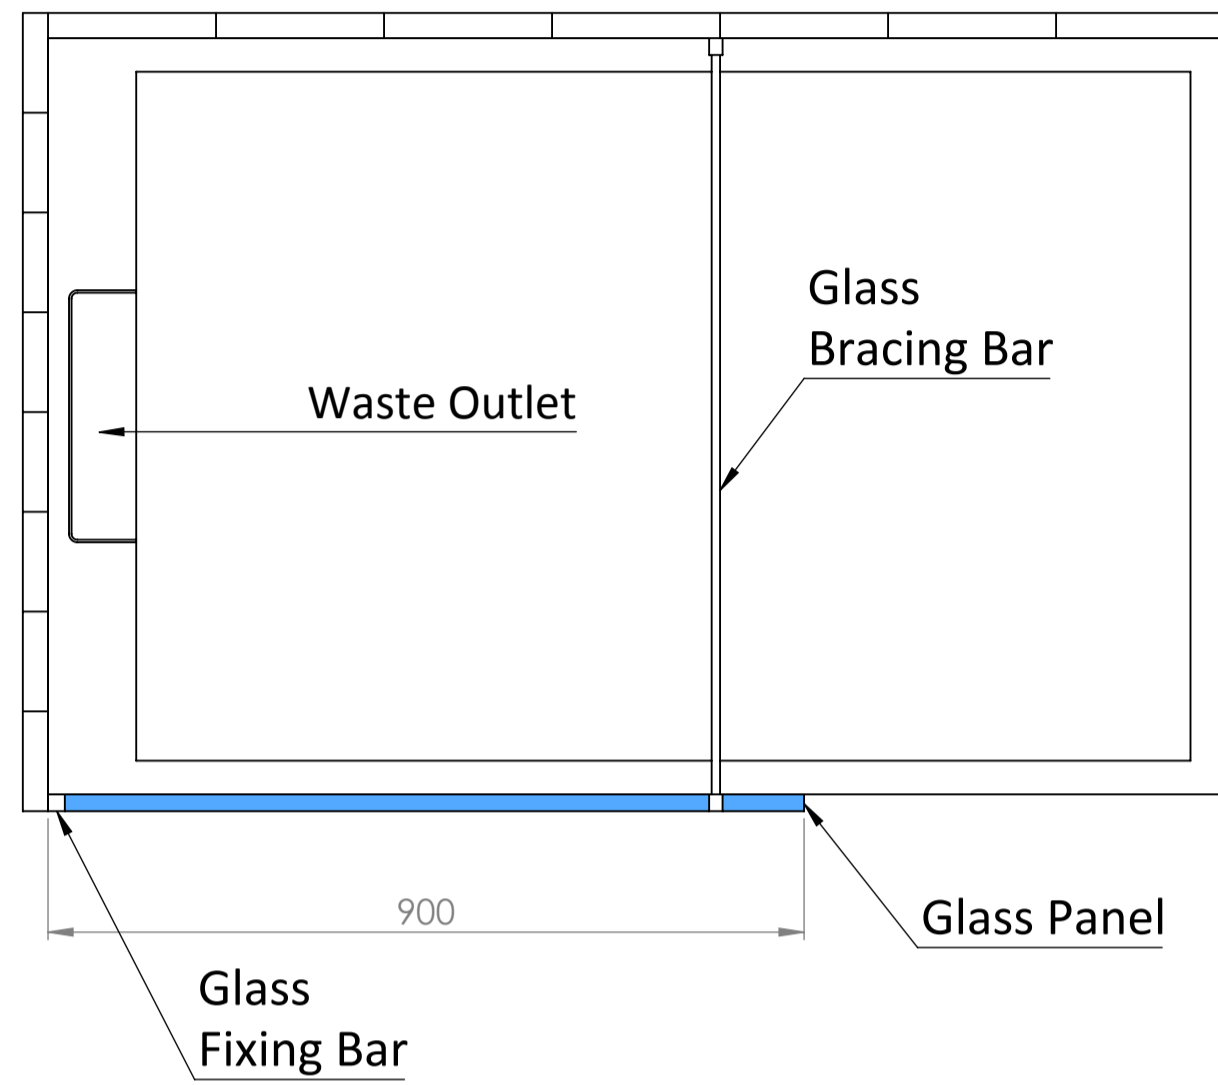

Shower Tray with Enclosure Kit - A

Shower Tray - Top View

Section View A-A

Waste Kit - Front View

Waste Kit - Top View

LUSO

Product Name	Designo Kit A
Size, mm	1400 x 900 x 25
Contains	Shower Tray Shower Waste 8mm Matte Black Shower Screen Glass-Wall Fixing Kit Matte Black Bracing Bar

All dimensions provided in mm.