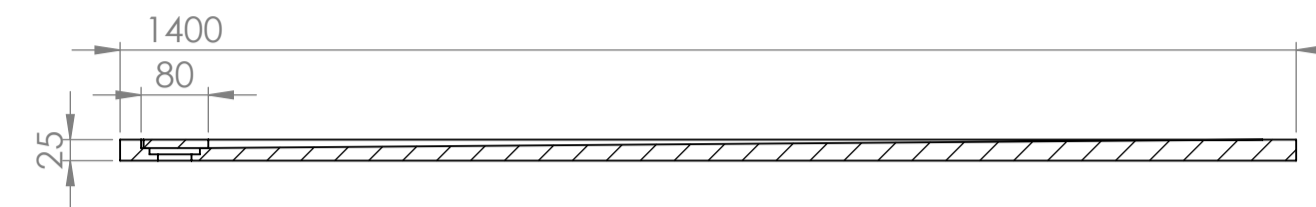

Shower Tray with Enclosure Kit - A

Shower Tray - Top View

Section View A-A

Waste Kit - Front View

Waste Kit - Top View

LUSO

Product Name	Designo Kit A
Size, mm	1400 x 900 x 25
Contains	Shower Tray Shower Waste 8mm Matte Black Shower Screen Glass-Wall Fixing Kit Matte Black Bracing Bar

All dimensions provided in mm.