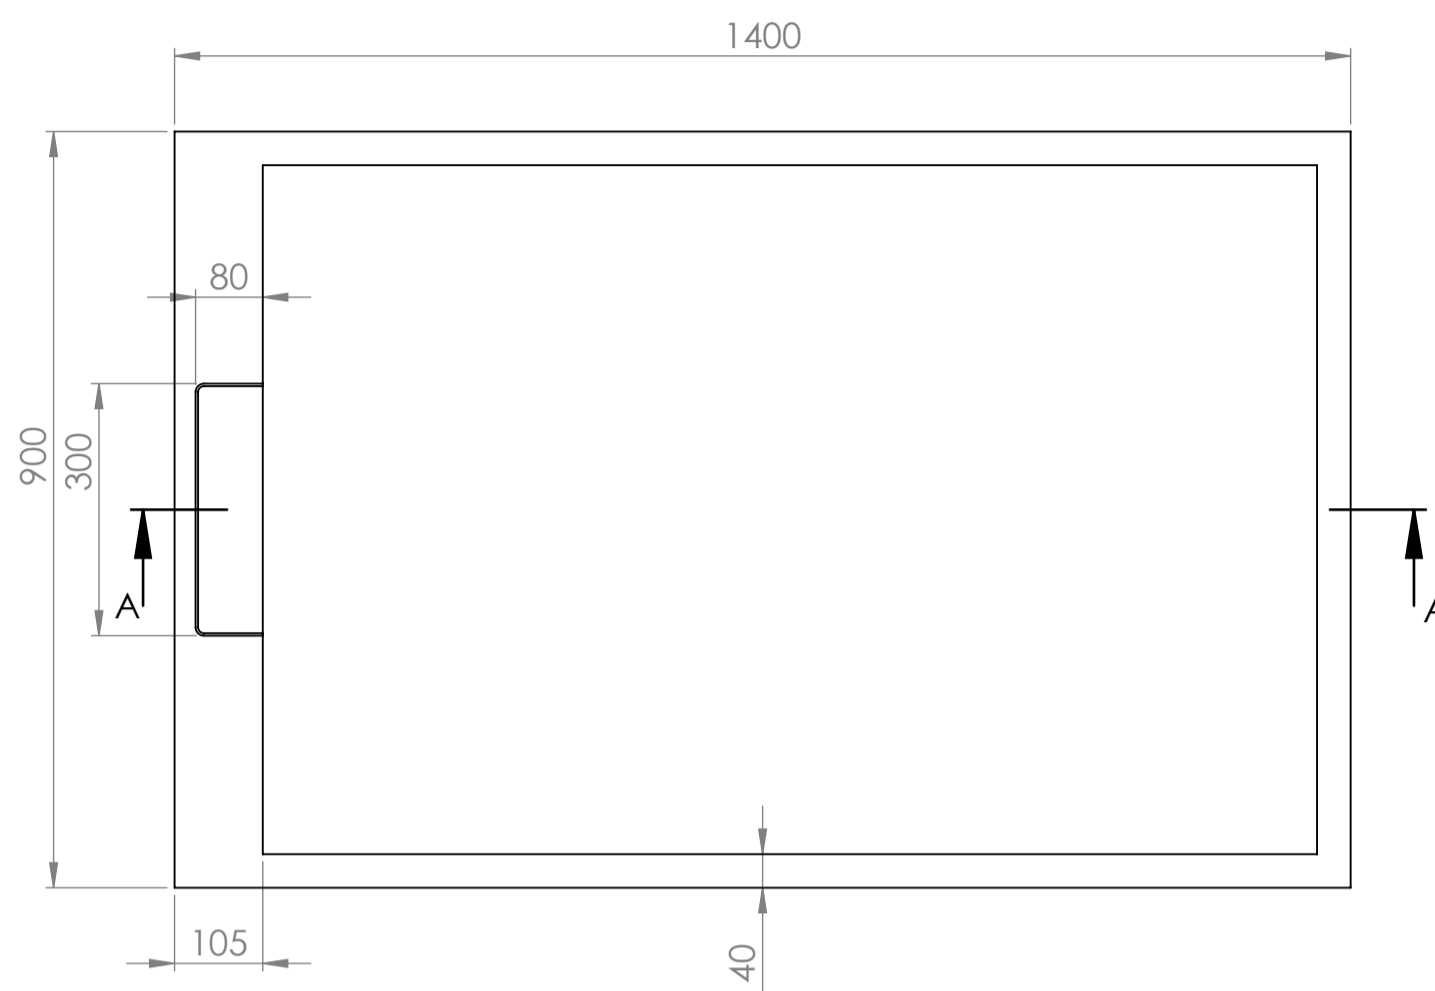

Shower Tray with Enclosure Kit - A

Shower Tray - Top View

Section View A-A

Waste Kit - Front View

Waste Kit - Top View

LUSO

Product Name	Designo Kit A
Size, mm	1400 x 900 x 25
Contains	Shower Tray Shower Waste 8mm Matte Black Shower Screen Glass-Wall Fixing Kit Matte Black Bracing Bar

All dimensions provided in mm.