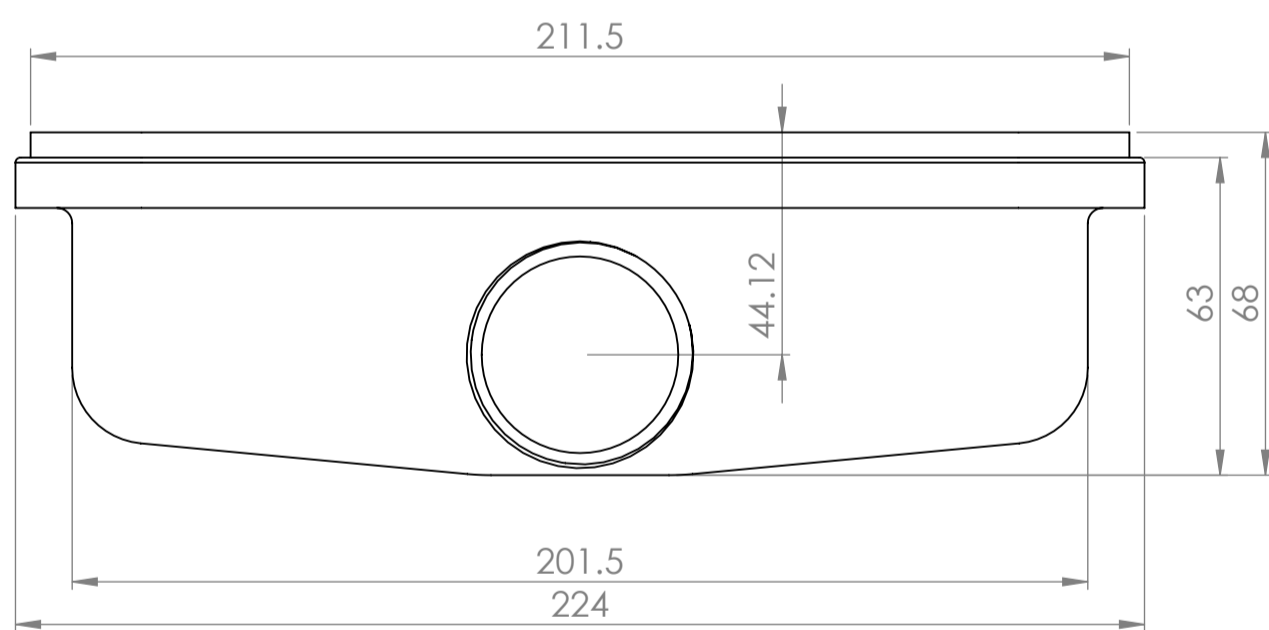

Shower Tray with Enclosure Kit - A

Shower Tray - Top View

Section View A-A

Waste Kit - Front View

Waste Kit - Top View

LUSO

Product Name	Designo Kit A
Size, mm	1400 x 900 x 25
Contains	Shower Tray Shower Waste 8mm Matte Black Shower Screen Glass-Wall Fixing Kit Matte Black Bracing Bar

All dimensions provided in mm.