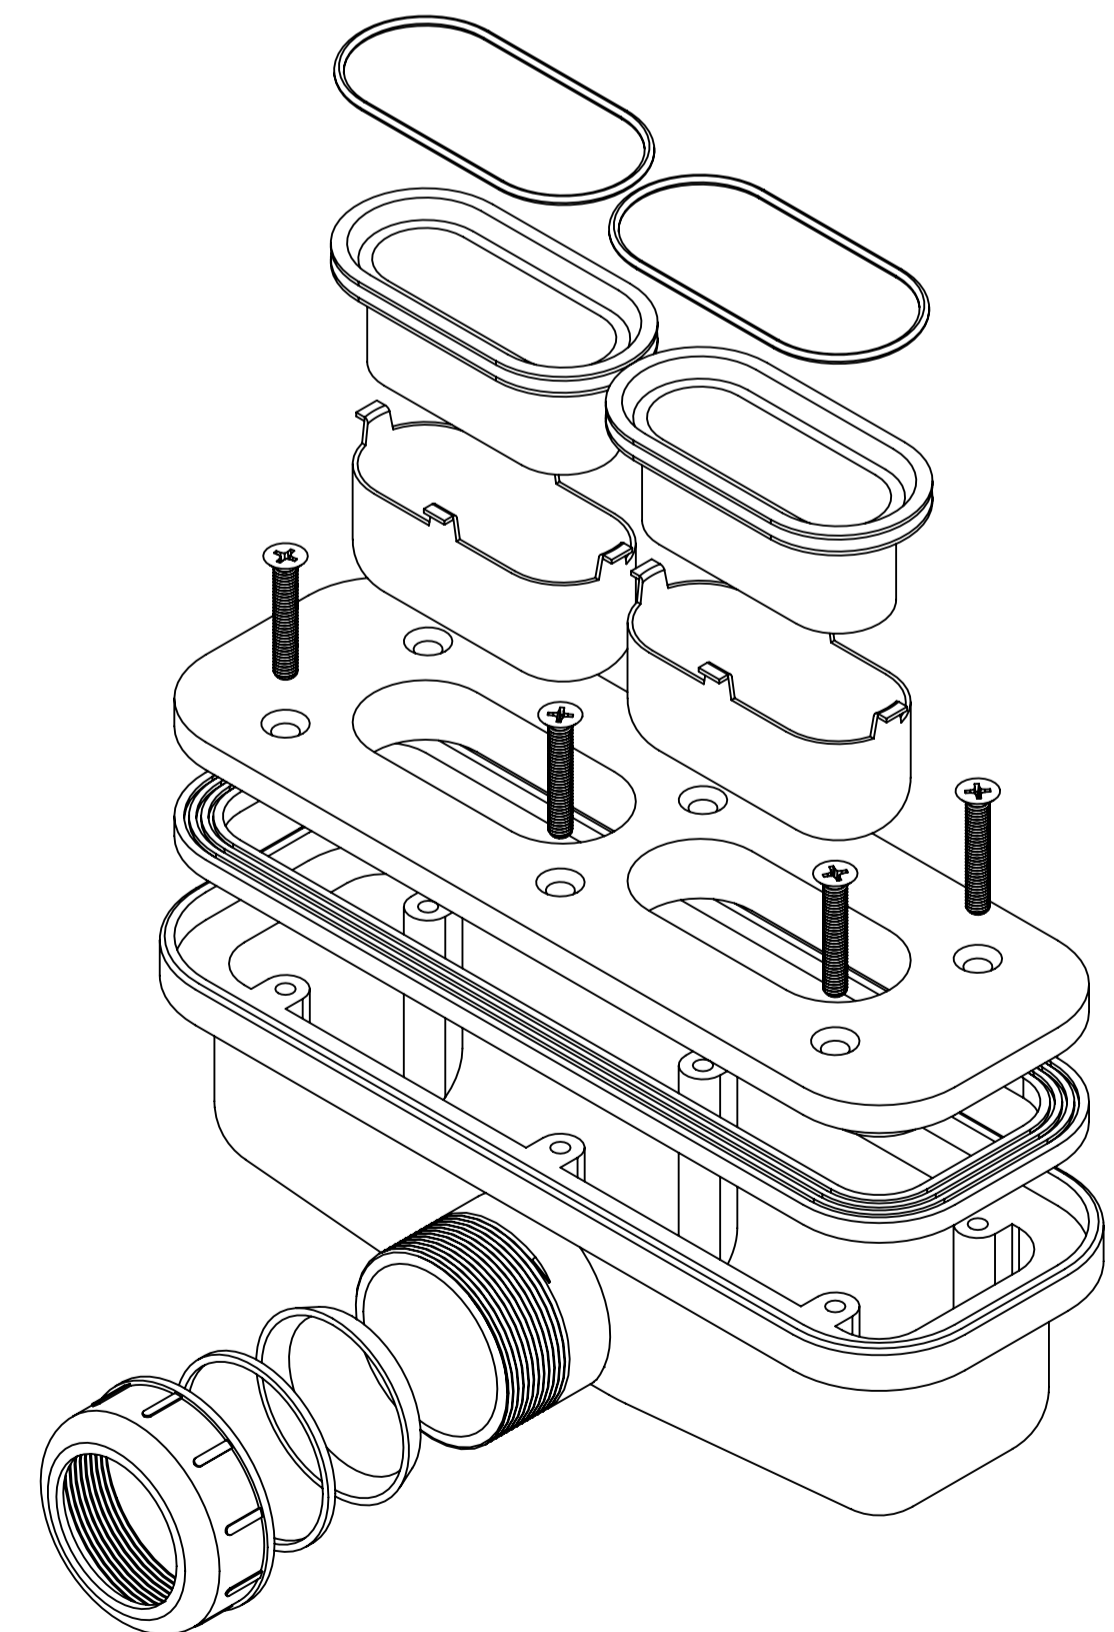

Shower Tray with Enclosure Kit - A

Shower Tray - Top View

Section View A-A

Waste Kit - Front View

Waste Kit - Top View

LUSO

Product Name	Designo Kit A
Size, mm	1400 x 800 x 25
Contains	Shower Tray Shower Waste 8mm Matte Black Shower Screen Glass-Wall Fixing Kit Matte Black Bracing Bar

All dimensions provided in mm.