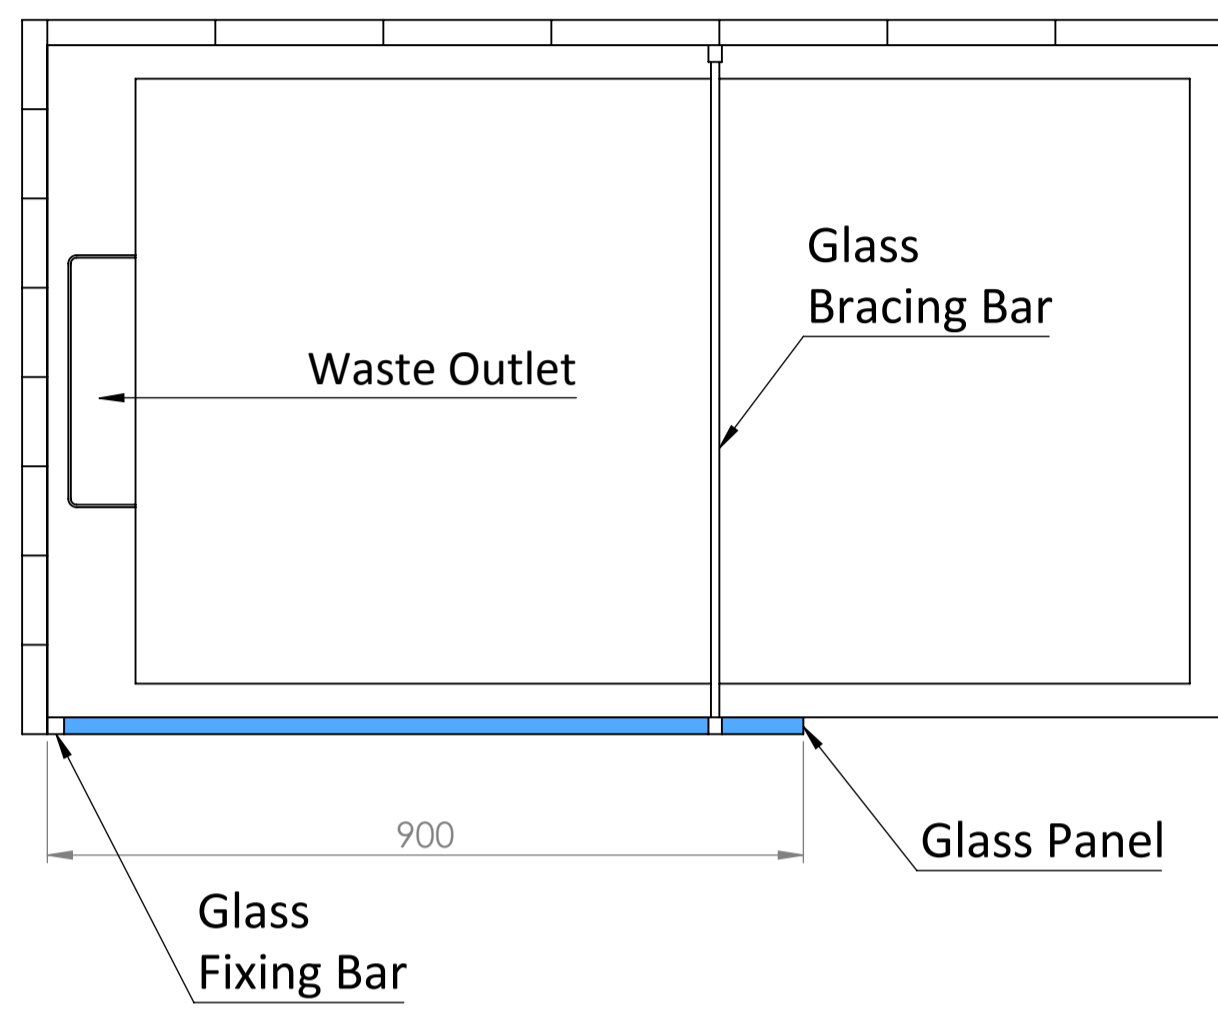

Shower Tray with Enclosure Kit - A

Shower Tray - Top View

Section View A-A

Waste Kit - Front View

Waste Kit - Top View

LUSO

Product Name	Designo Kit A
Size, mm	1400 x 800 x 25
Contains	Shower Tray Shower Waste 8mm Matte Black Shower Screen Glass-Wall Fixing Kit Matte Black Bracing Bar

All dimensions provided in mm.