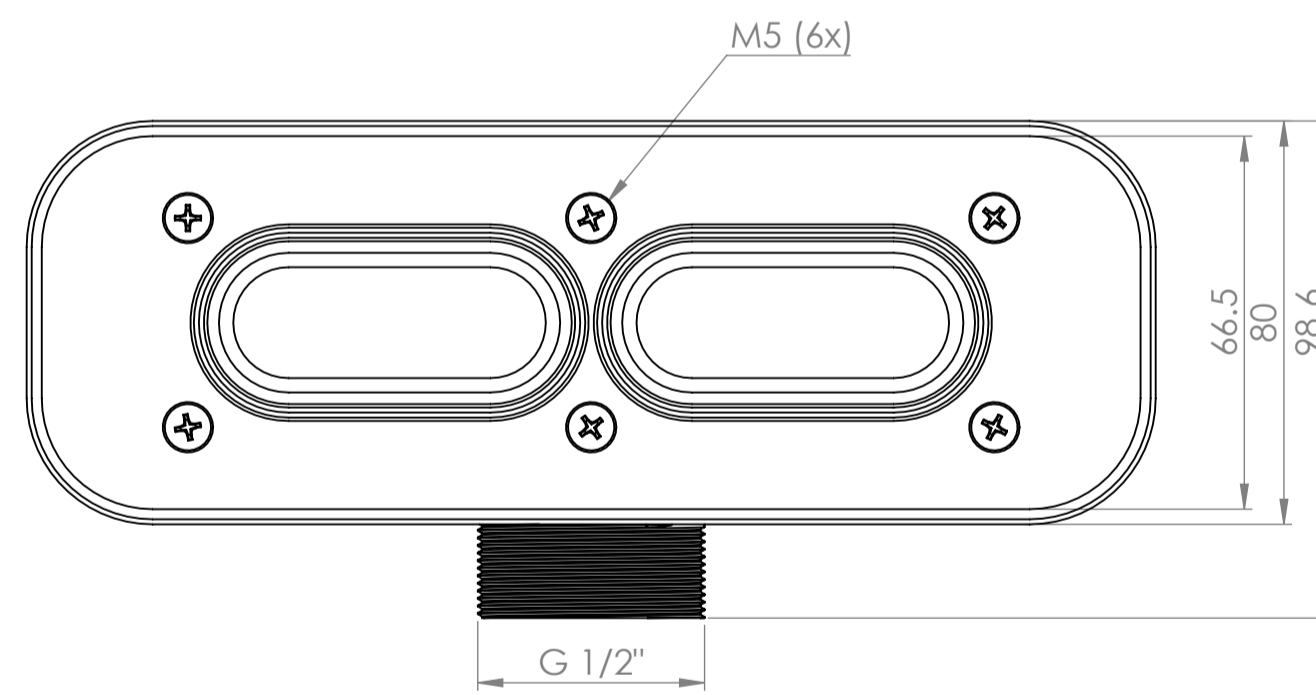

Shower Tray with Enclosure Kit - A

Shower Tray - Top View

Section View A-A

Waste Kit - Front View

Waste Kit - Top View

LUSO

Product Name	Designo Kit A
Size, mm	1400 x 800 x 25
Contains	Shower Tray Shower Waste 8mm Matte Black Shower Screen Glass-Wall Fixing Kit Matte Black Bracing Bar

All dimensions provided in mm.