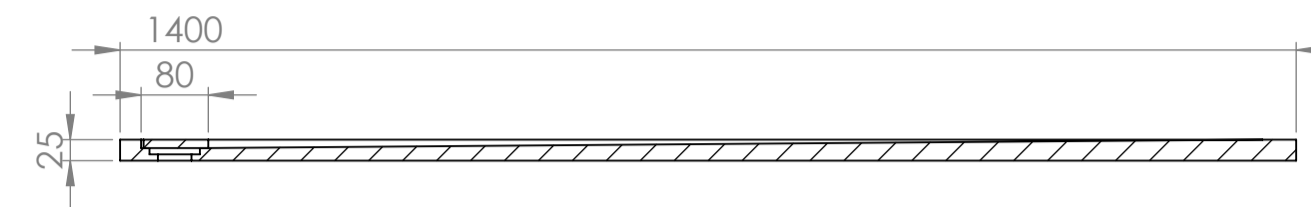

Shower Tray with Enclosure Kit - A

Shower Tray - Top View

Section View A-A

Waste Kit - Front View

Waste Kit - Top View

LUSO

Product Name	Designo Kit A
Size, mm	1400 x 800 x 25
Contains	Shower Tray Shower Waste 8mm Matte Black Shower Screen Glass-Wall Fixing Kit Matte Black Bracing Bar

All dimensions provided in mm.