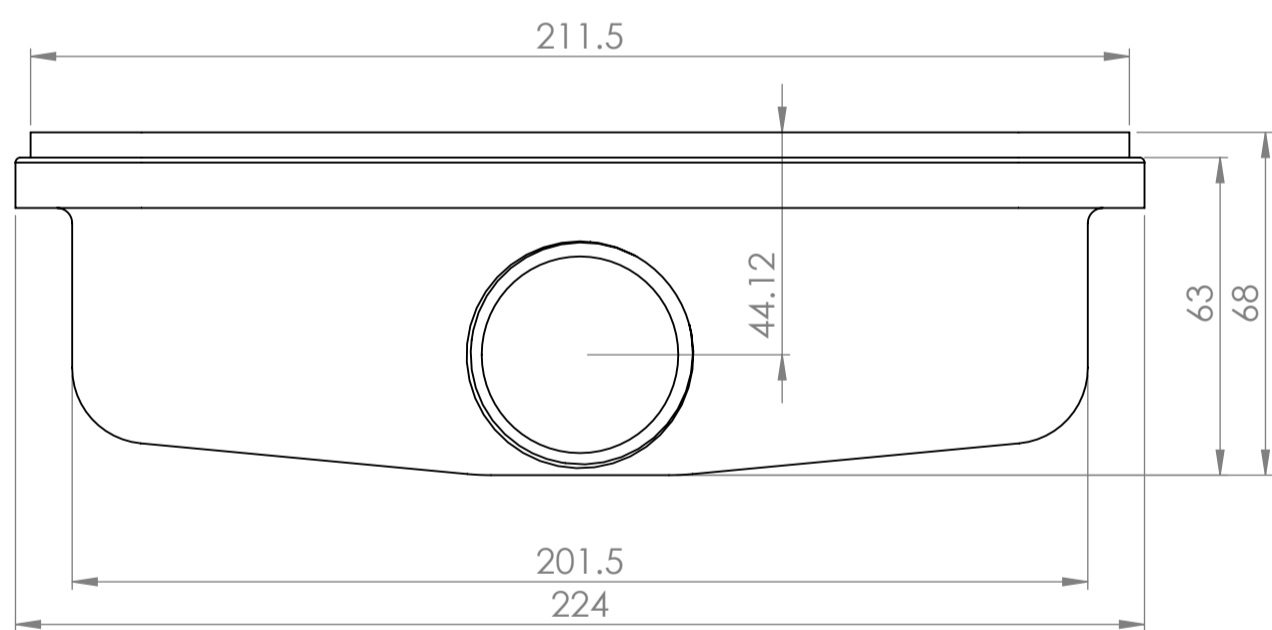

Shower Tray with Enclosure Kit - A

Shower Tray - Top View

Section View A-A

Waste Kit - Front View

Waste Kit - Top View

LUSO

Product Name	Designo Kit A
Size, mm	1400 x 800 x 25
Contains	Shower Tray Shower Waste 8mm Matte Black Shower Screen Glass-Wall Fixing Kit Matte Black Bracing Bar

All dimensions provided in mm.