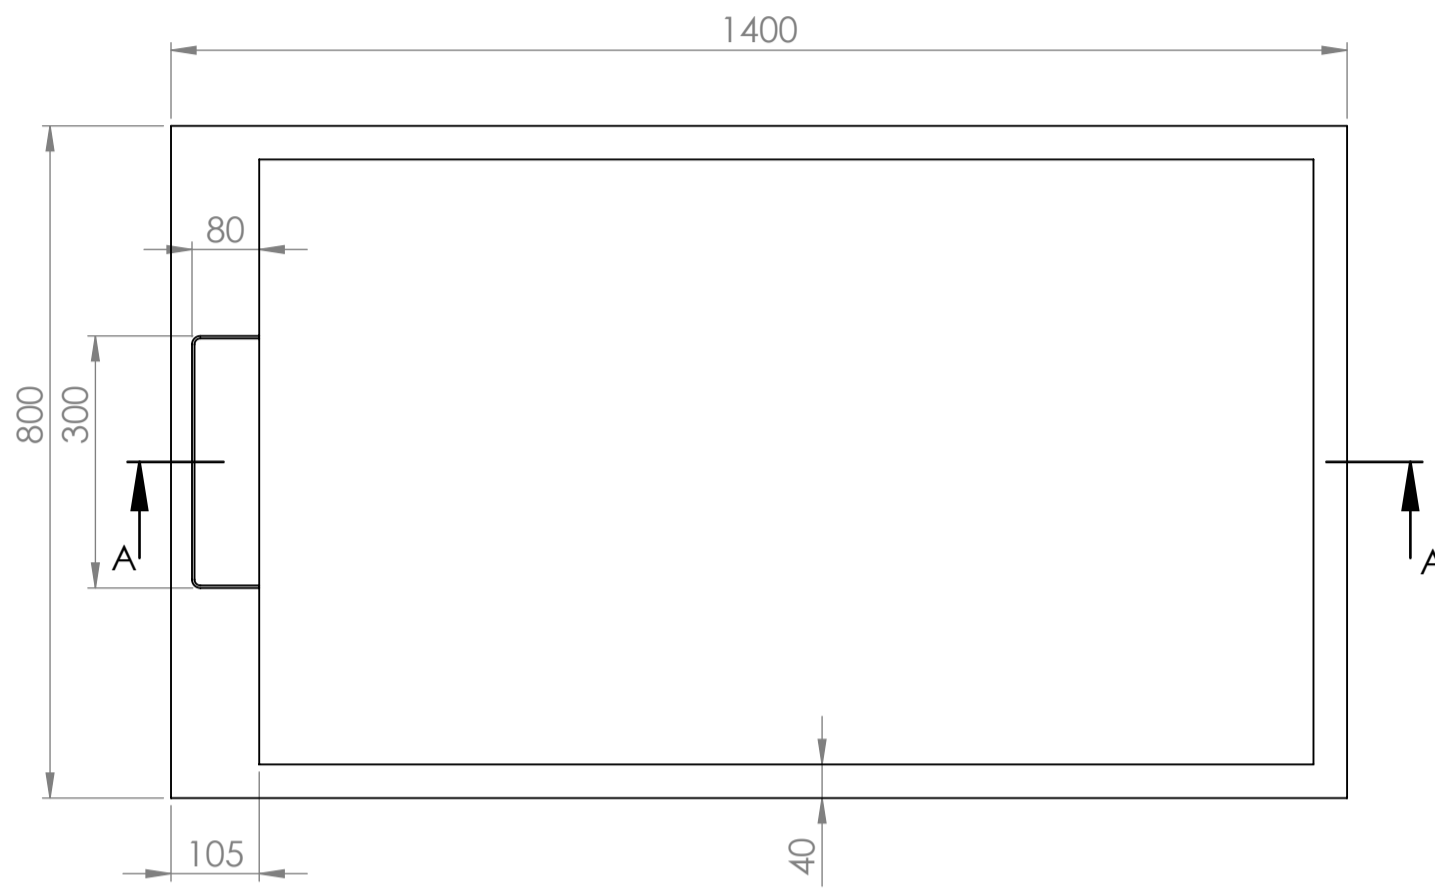

Shower Tray with Enclosure Kit - A

Shower Tray - Top View

Section View A-A

Waste Kit - Front View

Waste Kit - Top View

LUSO

Product Name	Designo Kit A
Size, mm	1400 x 800 x 25
Contains	Shower Tray Shower Waste 8mm Matte Black Shower Screen Glass-Wall Fixing Kit Matte Black Bracing Bar

All dimensions provided in mm.