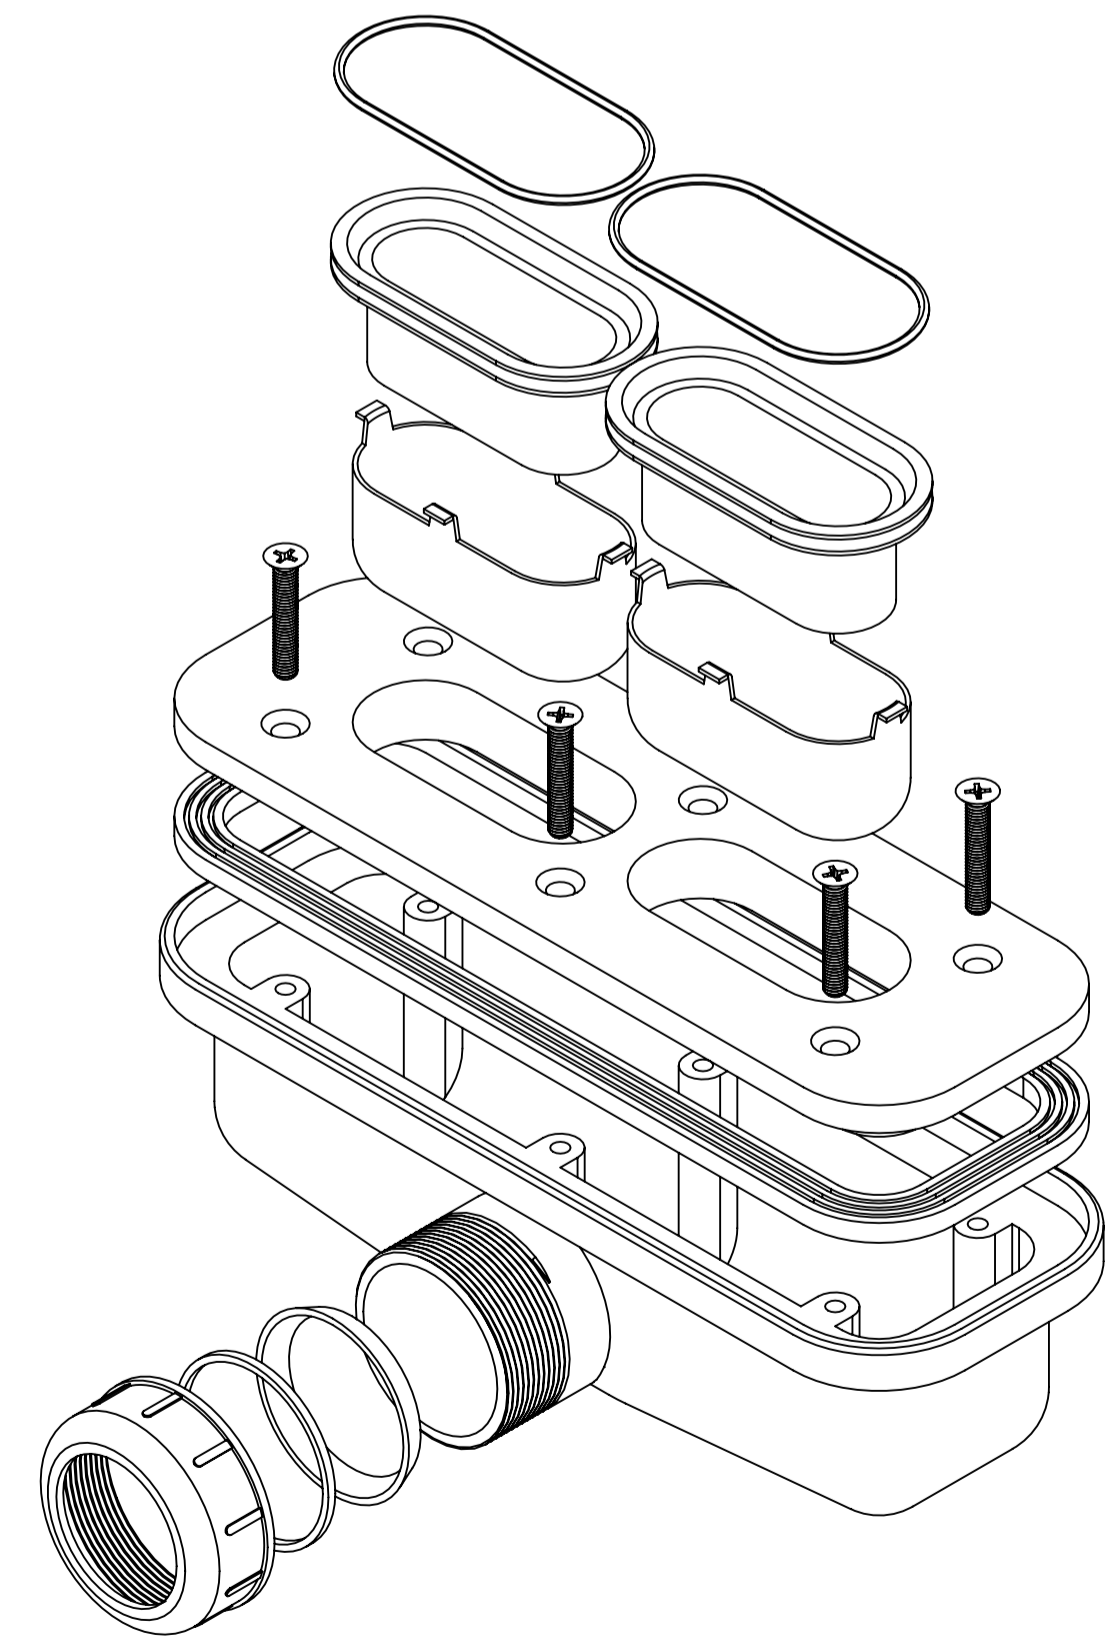

Shower Tray with Enclosure Kit - A

Shower Tray - Top View

Section View A-A

Waste Kit - Front View

Waste Kit - Top View

LUSO

Product Name	Designo Kit A
Size, mm	1200 x 900 x 25
Contains	Shower Tray Shower Waste 8mm Matte Black Shower Screen Glass-Wall Fixing Kit Matte Black Bracing Bar

All dimensions provided in mm.