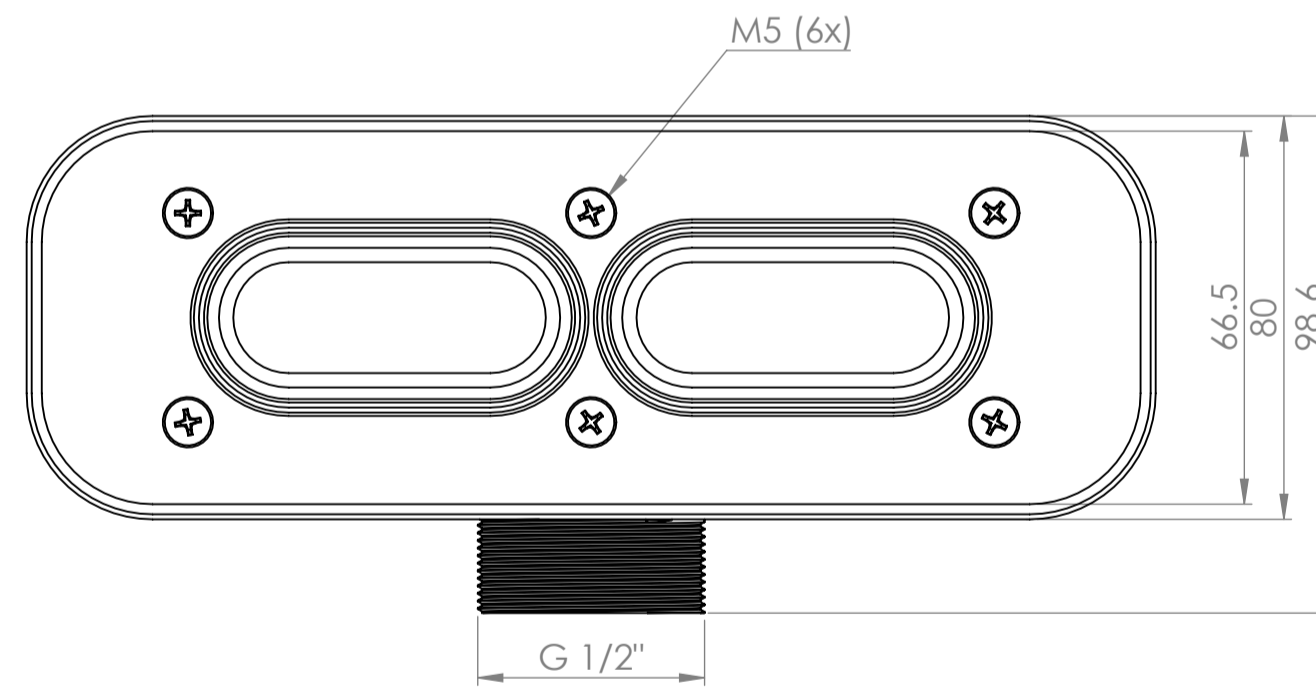

Shower Tray with Enclosure Kit - A

Shower Tray - Top View

Section View A-A

Waste Kit - Front View

Waste Kit - Top View

LUSO

Product Name	Designo Kit A
Size, mm	1200 x 900 x 25
Contains	Shower Tray Shower Waste 8mm Matte Black Shower Screen Glass-Wall Fixing Kit Matte Black Bracing Bar

All dimensions provided in mm.