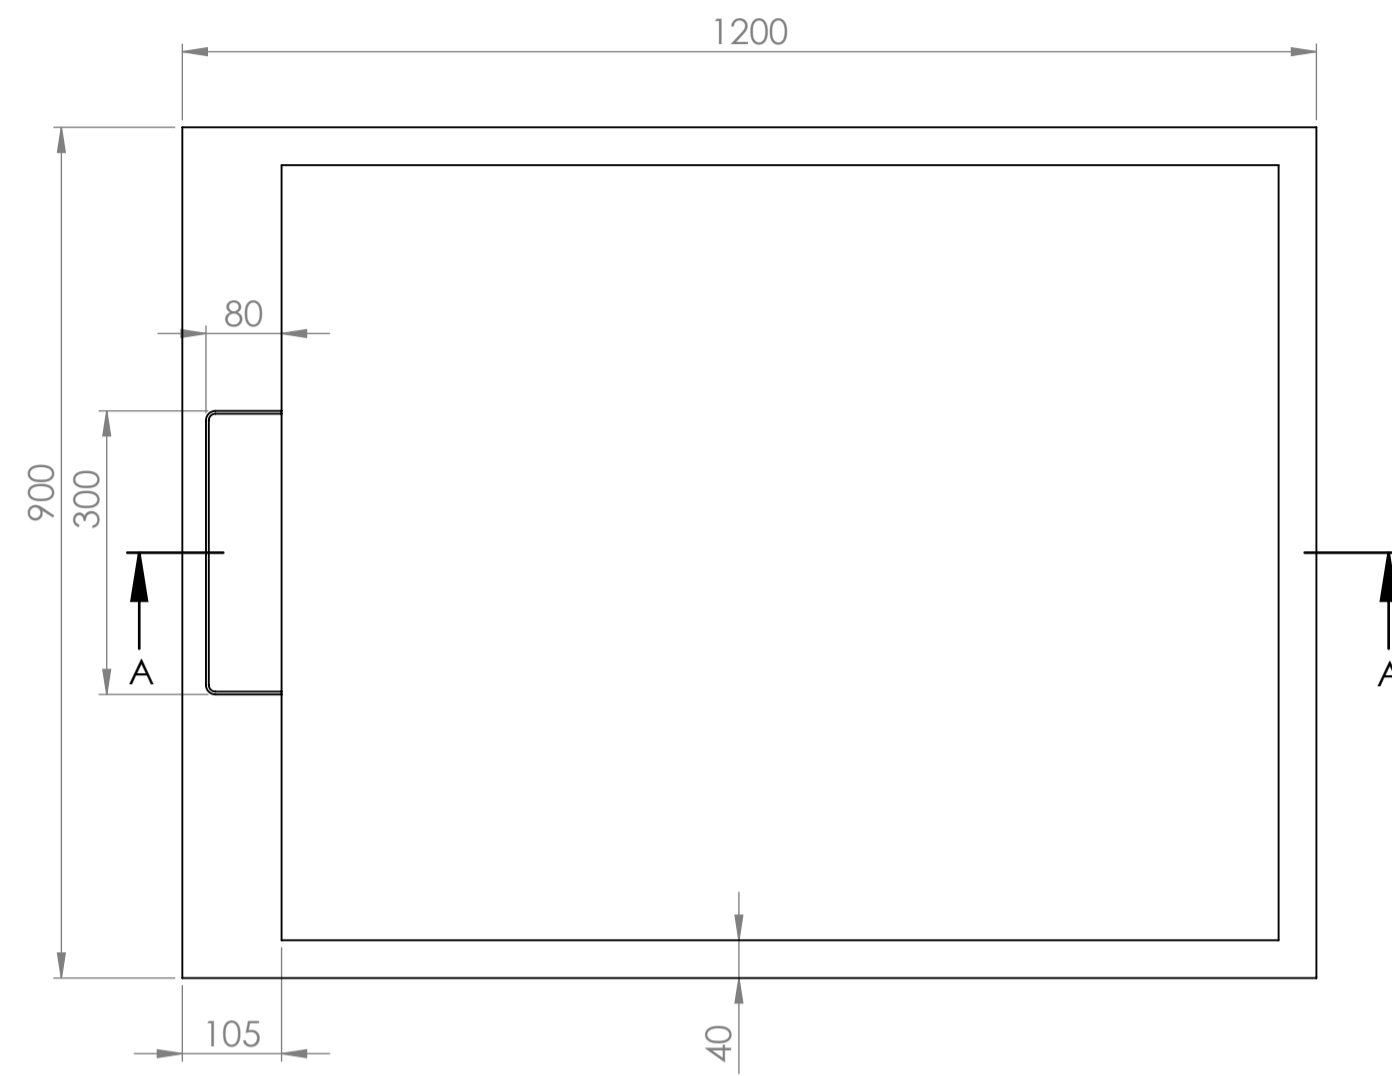

Shower Tray with Enclosure Kit - A

Shower Tray - Top View

Section View A-A

Waste Kit - Front View

Waste Kit - Top View

LUSO

Product Name	Designo Kit A
Size, mm	1200 x 900 x 25
Contains	Shower Tray Shower Waste 8mm Matte Black Shower Screen Glass-Wall Fixing Kit Matte Black Bracing Bar

All dimensions provided in mm.