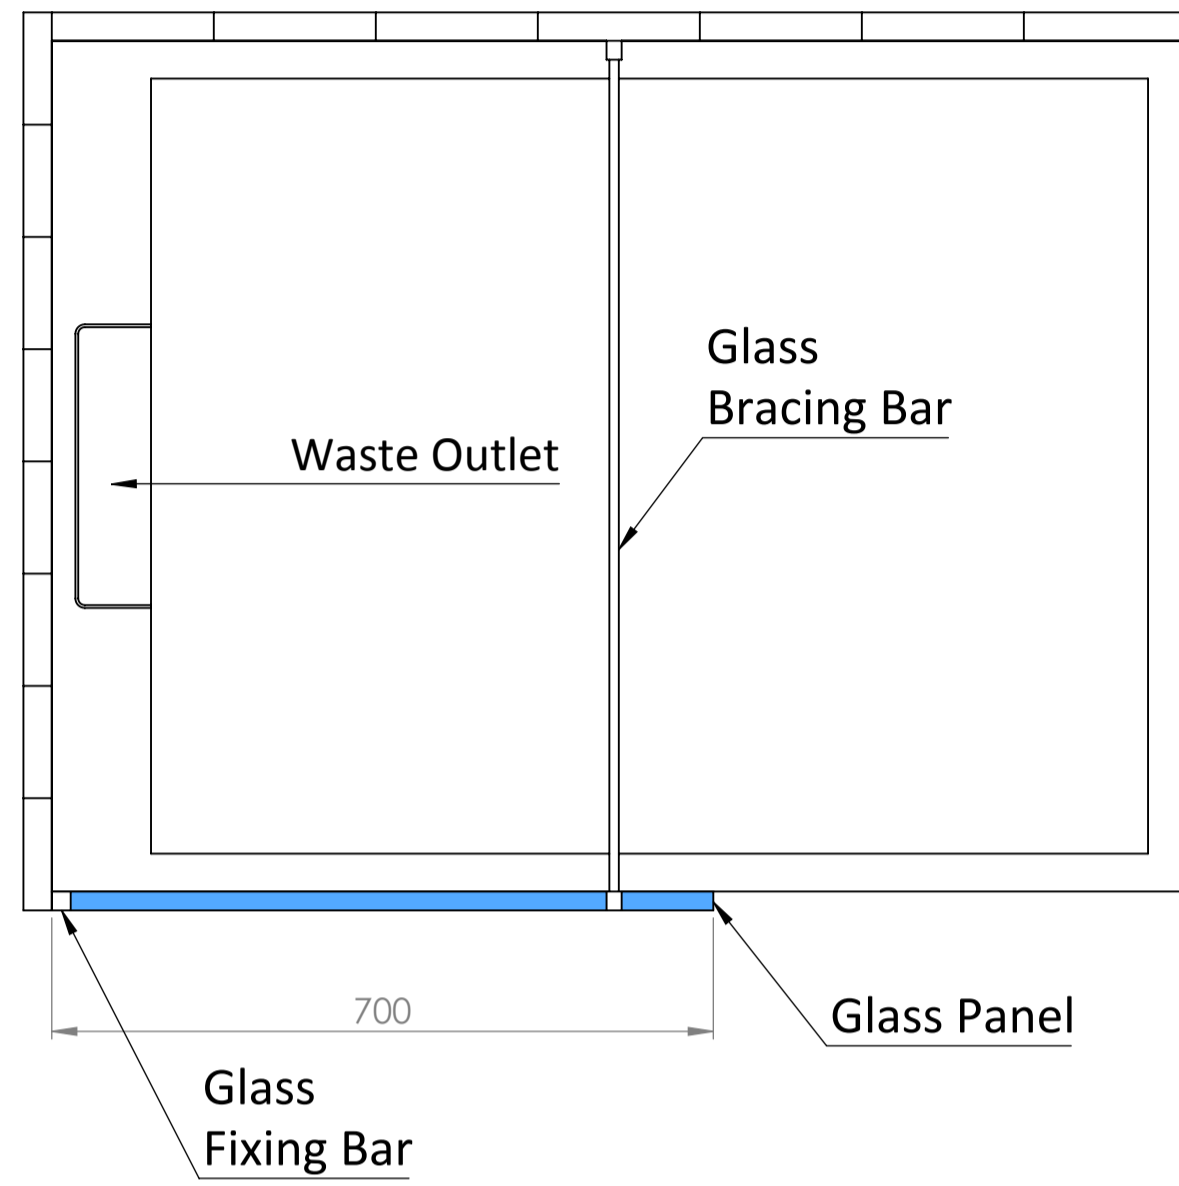

Shower Tray with Enclosure Kit - A

Shower Tray - Top View

Section View A-A

Waste Kit - Front View

Waste Kit - Top View

LUSO

Product Name	Designo Kit A
Size, mm	1200 x 900 x 25
Contains	Shower Tray Shower Waste 8mm Matte Black Shower Screen Glass-Wall Fixing Kit Matte Black Bracing Bar

All dimensions provided in mm.