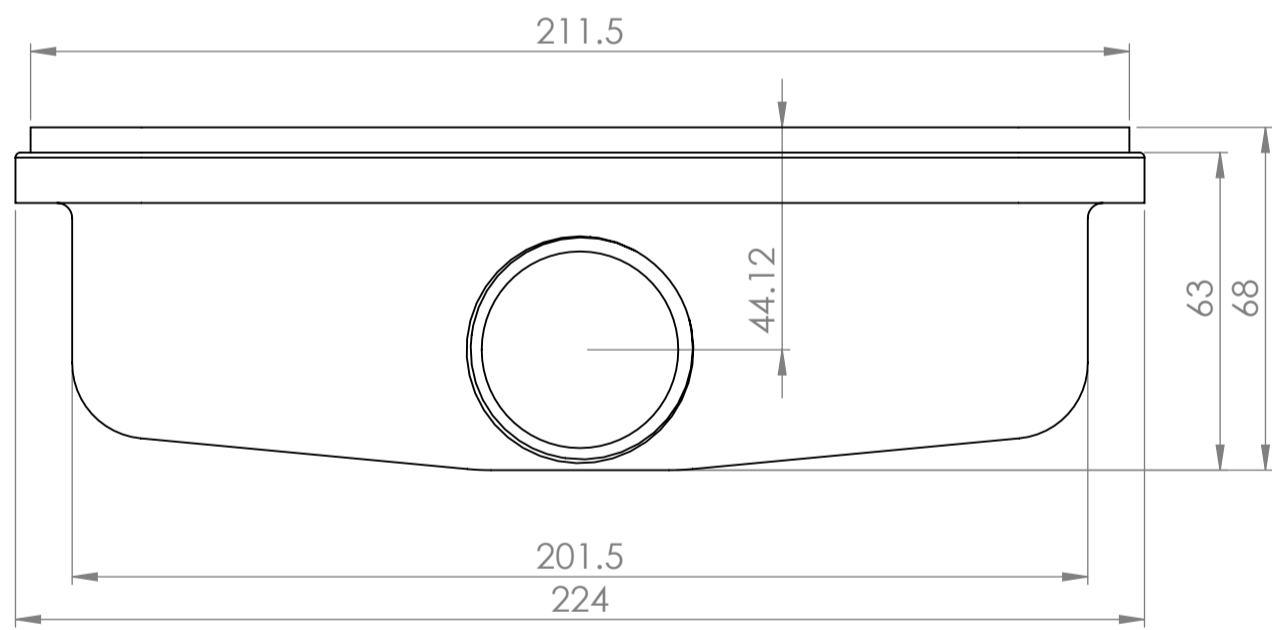

Shower Tray with Enclosure Kit - A

Shower Tray - Top View

Section View A-A

Waste Kit - Front View

Waste Kit - Top View

LUSO

Product Name	Designo Kit A
Size, mm	1200 x 900 x 25
Contains	Shower Tray Shower Waste 8mm Matte Black Shower Screen Glass-Wall Fixing Kit Matte Black Bracing Bar

All dimensions provided in mm.