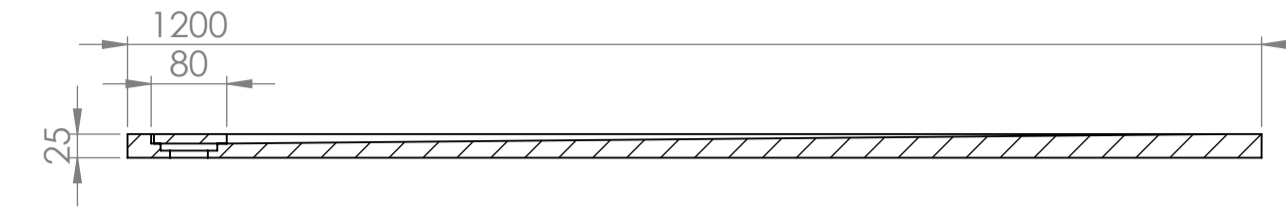

Shower Tray with Enclosure Kit - A

Shower Tray - Top View

Section View A-A

Waste Kit - Front View

Waste Kit - Top View

LUSO

Product Name	Designo Kit A
Size, mm	1200 x 900 x 25
Contains	Shower Tray Shower Waste 8mm Matte Black Shower Screen Glass-Wall Fixing Kit Matte Black Bracing Bar

All dimensions provided in mm.