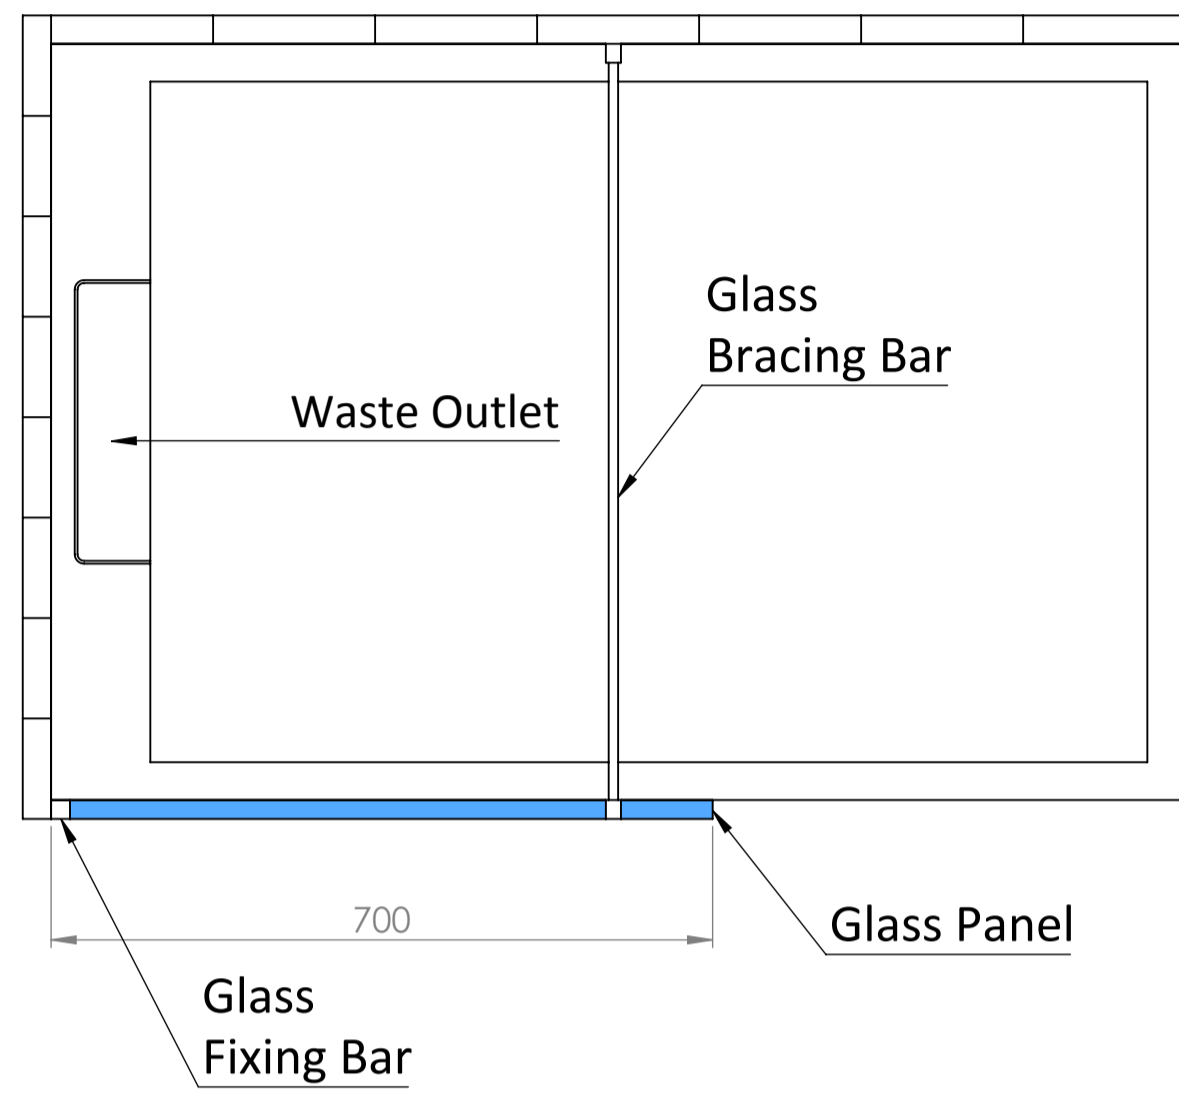

Shower Tray with Enclosure Kit - A

Shower Tray - Top View

Section View A-A

Waste Kit - Front View

Waste Kit - Top View

LUSO

| | |
|--------------|--|
| Product Name | Designo Kit A |
| Size, mm | 1200 x 800 x 25 |
| Contains | Shower Tray Shower Waste 8mm Matte Black Shower Screen Glass-Wall Fixing Kit Matte Black Bracing Bar |

All dimensions provided in mm.