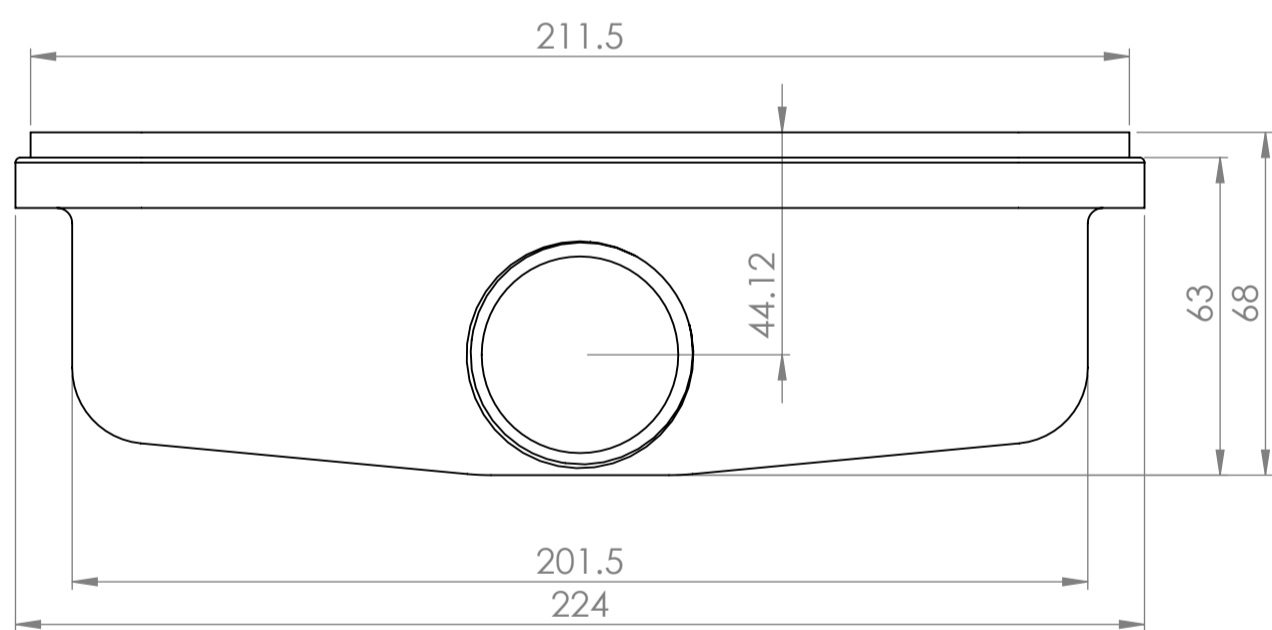

Shower Tray with Enclosure Kit - A

Shower Tray - Top View

Section View A-A

Waste Kit - Front View

Waste Kit - Top View

LUSO

| | |
|--------------|--|
| Product Name | Designo Kit A |
| Size, mm | 1200 x 800 x 25 |
| Contains | Shower Tray Shower Waste 8mm Matte Black Shower Screen Glass-Wall Fixing Kit Matte Black Bracing Bar |

All dimensions provided in mm.