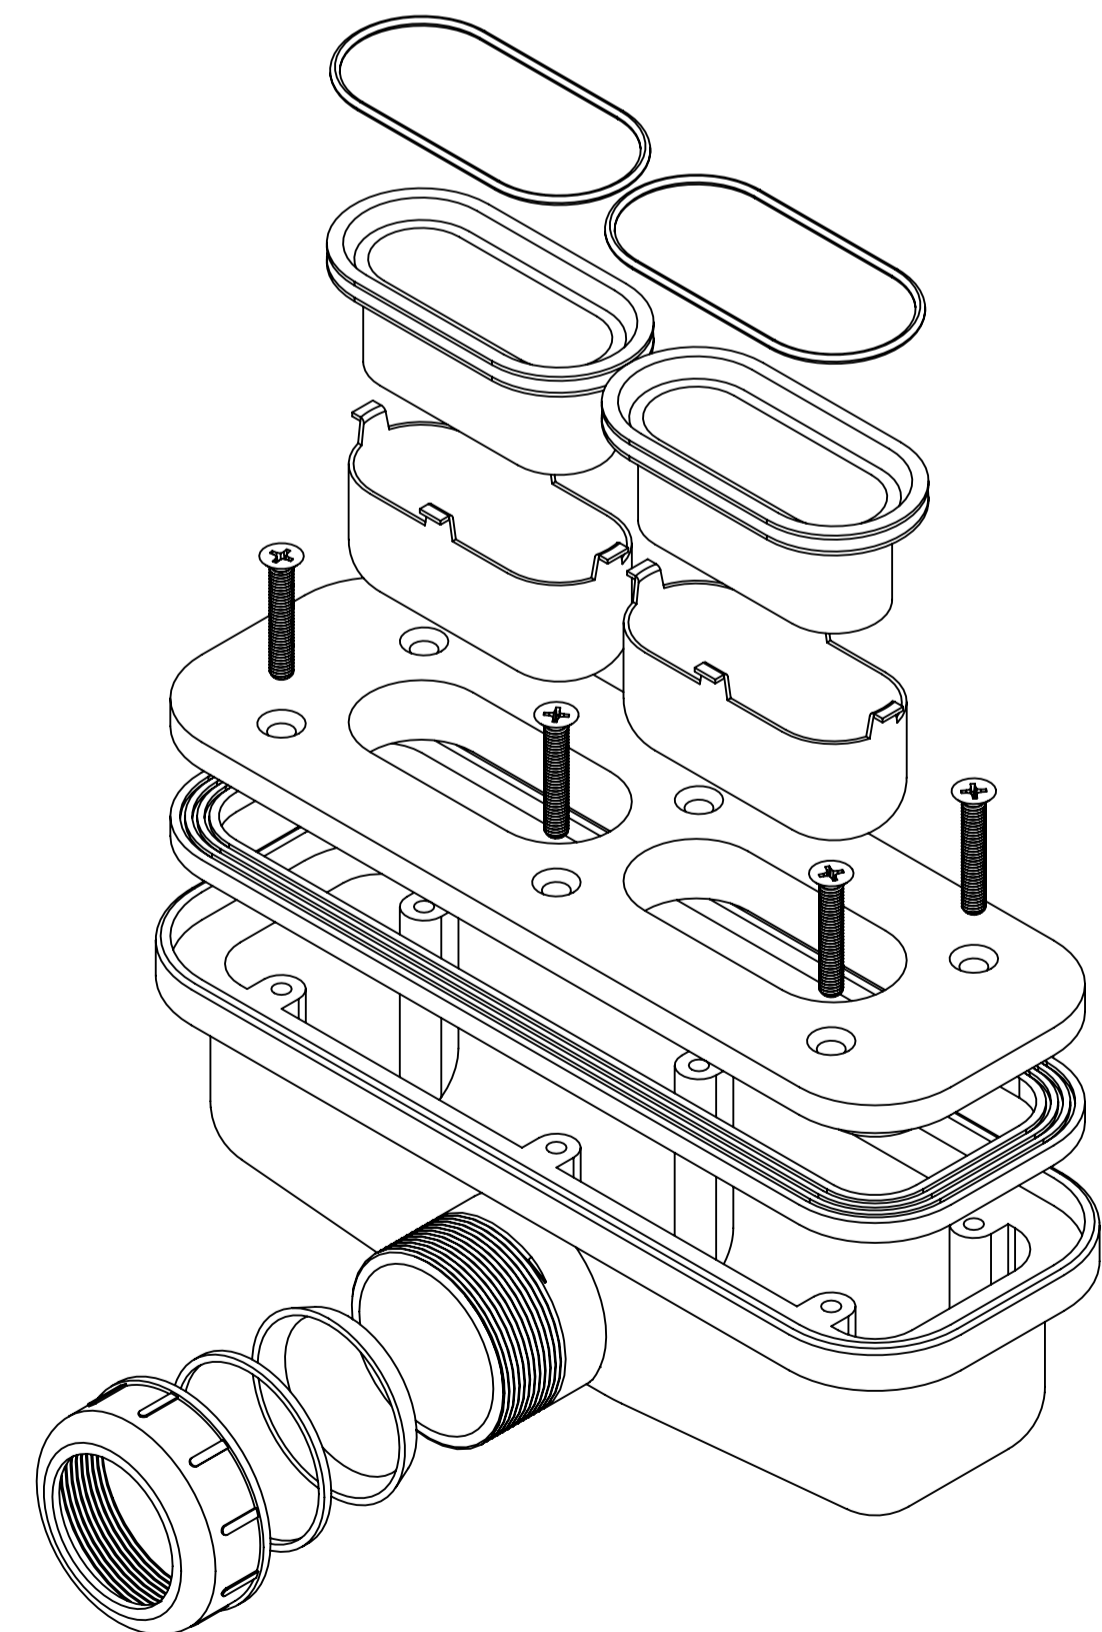

Shower Tray with Enclosure Kit - A

Shower Tray - Top View

Section View A-A

Waste Kit - Front View

Waste Kit - Top View

LUSO

| | |
|--------------|--|
| Product Name | Designo Kit A |
| Size, mm | 1200 x 800 x 25 |
| Contains | Shower Tray Shower Waste 8mm Matte Black Shower Screen Glass-Wall Fixing Kit Matte Black Bracing Bar |

All dimensions provided in mm.