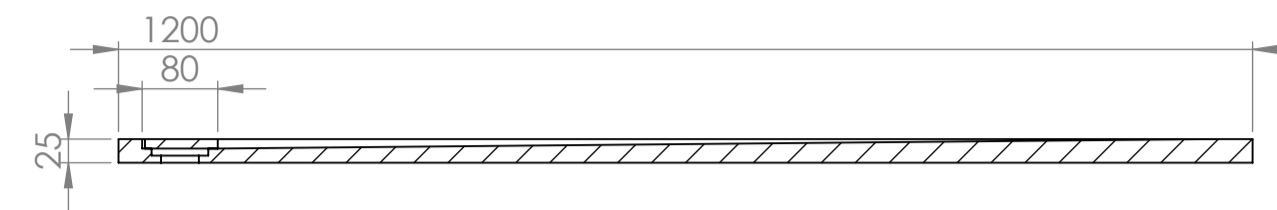

Shower Tray with Enclosure Kit - A

Shower Tray - Top View

Section View A-A

Waste Kit - Front View

Waste Kit - Top View

LUSO

| | |
|--------------|--|
| Product Name | Designo Kit A |
| Size, mm | 1200 x 800 x 25 |
| Contains | Shower Tray Shower Waste 8mm Matte Black Shower Screen Glass-Wall Fixing Kit Matte Black Bracing Bar |

All dimensions provided in mm.