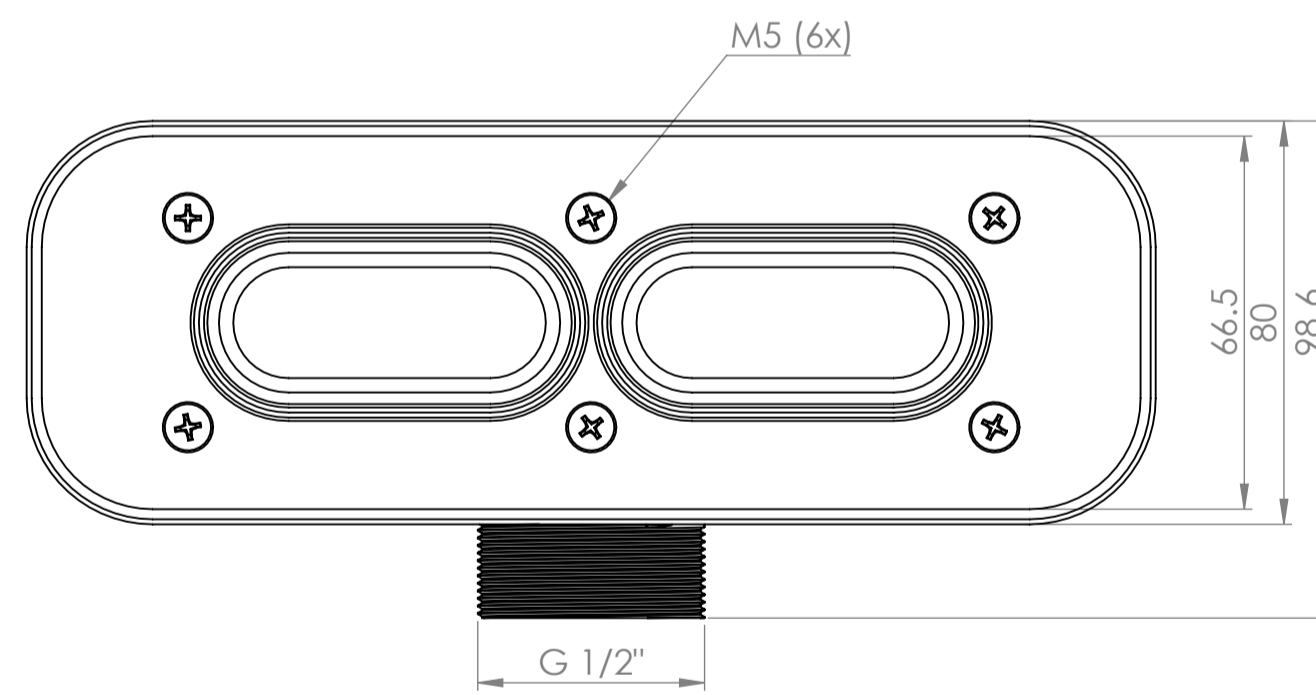

Shower Tray with Enclosure Kit - A

Shower Tray - Top View

Section View A-A

Waste Kit - Front View

Waste Kit - Top View

LUSO

| | |
|--------------|--|
| Product Name | Designo Kit A |
| Size, mm | 1200 x 800 x 25 |
| Contains | Shower Tray Shower Waste 8mm Matte Black Shower Screen Glass-Wall Fixing Kit Matte Black Bracing Bar |

All dimensions provided in mm.