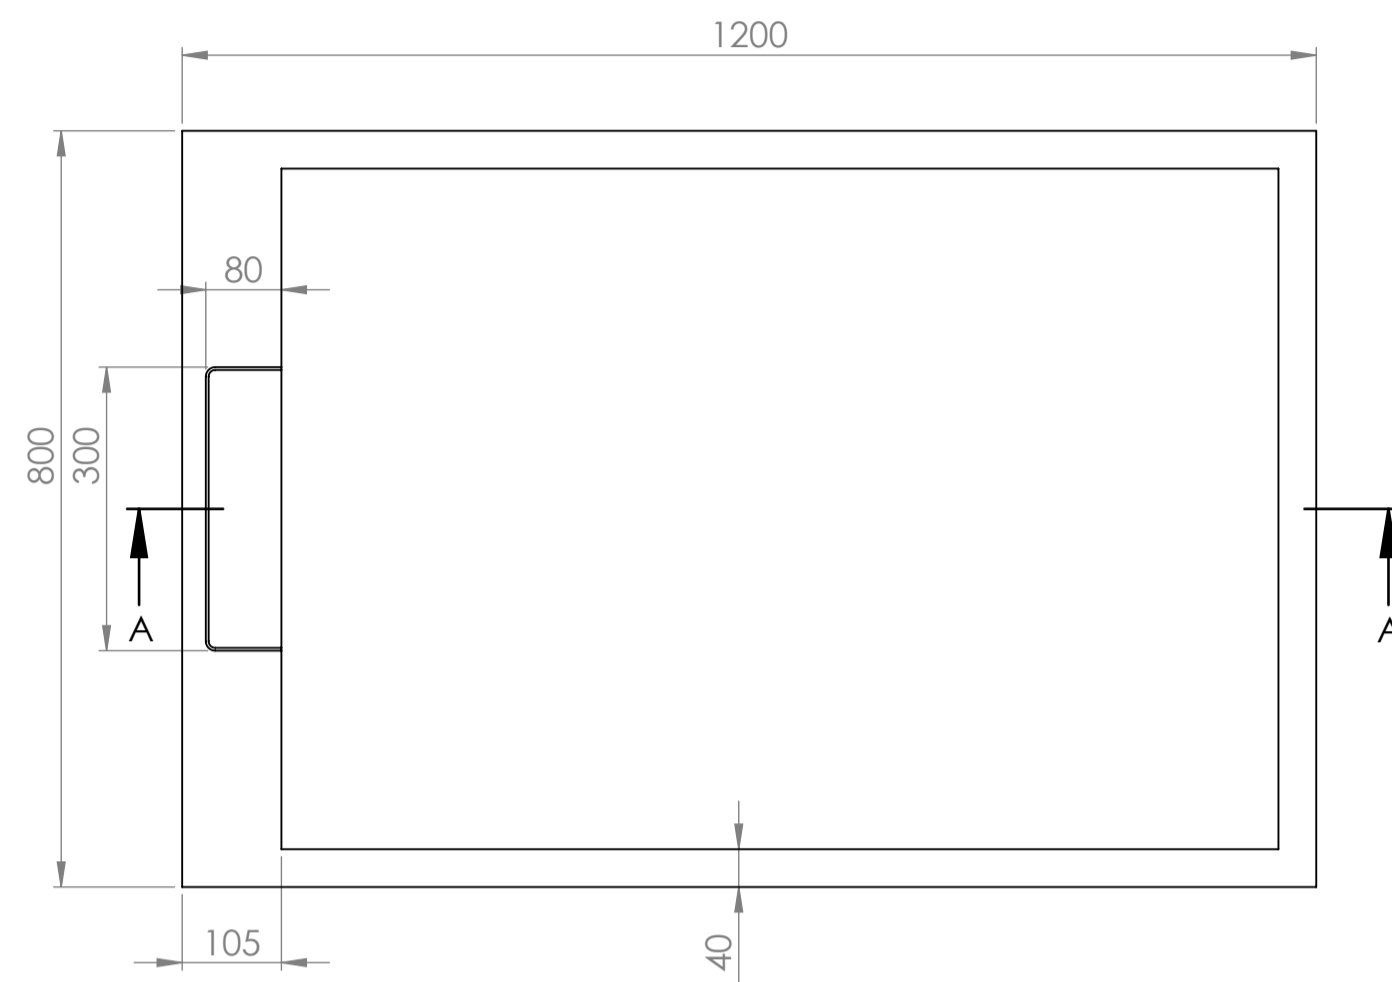

Shower Tray with Enclosure Kit - A

Shower Tray - Top View

Section View A-A

Waste Kit - Front View

Waste Kit - Top View

LUSO

| | |
|--------------|--|
| Product Name | Designo Kit A |
| Size, mm | 1200 x 800 x 25 |
| Contains | Shower Tray Shower Waste 8mm Matte Black Shower Screen Glass-Wall Fixing Kit Matte Black Bracing Bar |

All dimensions provided in mm.