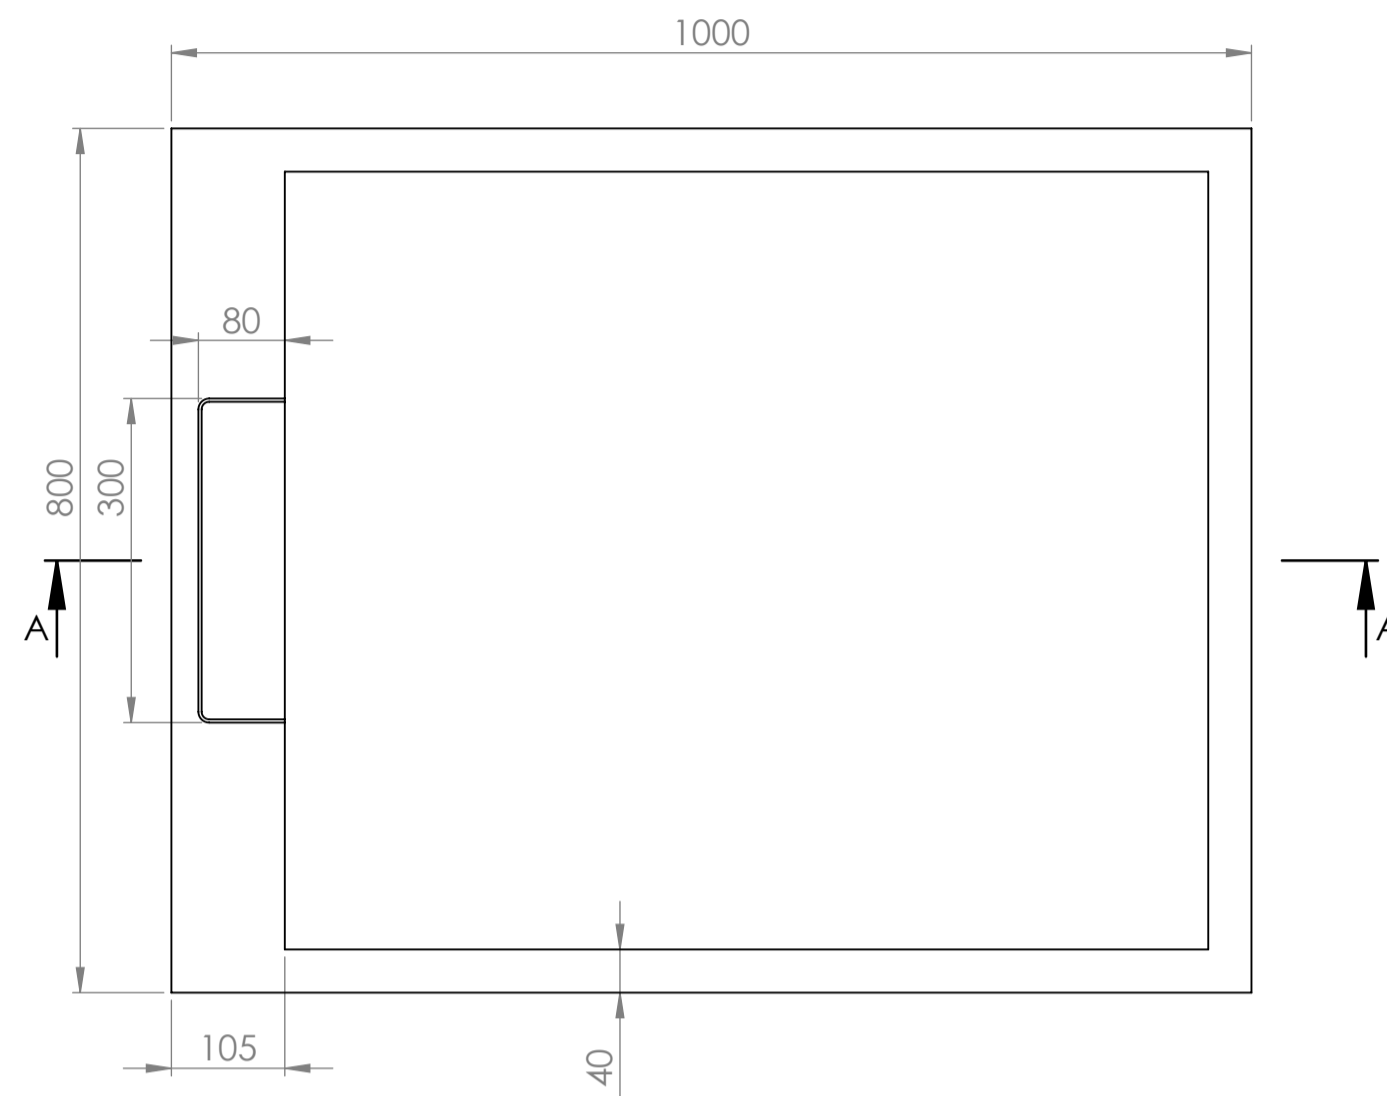

Shower Tray with Enclosure Kit - A

Shower Tray - Top View

Section View A-A

Waste Kit - Front View

Waste Kit - Top View

LUSO

Product Name	Designo Kit A
Size, mm	1000 x 800 x 25
Contains	Shower Tray Shower Waste 8mm Matte Black Shower Screen Glass-Wall Fixing Kit Matte Black Bracing Bar

All dimensions provided in mm.