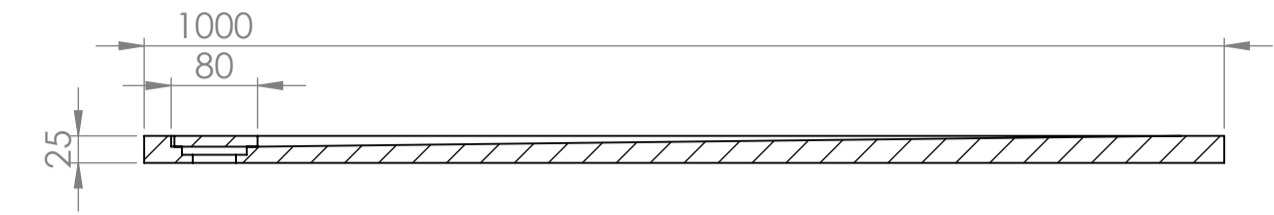

Shower Tray with Enclosure Kit - A

Shower Tray - Top View

Section View A-A

Waste Kit - Front View

Waste Kit - Top View

LUSO

Product Name	Designo Kit A
Size, mm	1000 x 800 x 25
Contains	Shower Tray Shower Waste 8mm Matte Black Shower Screen Glass-Wall Fixing Kit Matte Black Bracing Bar

All dimensions provided in mm.