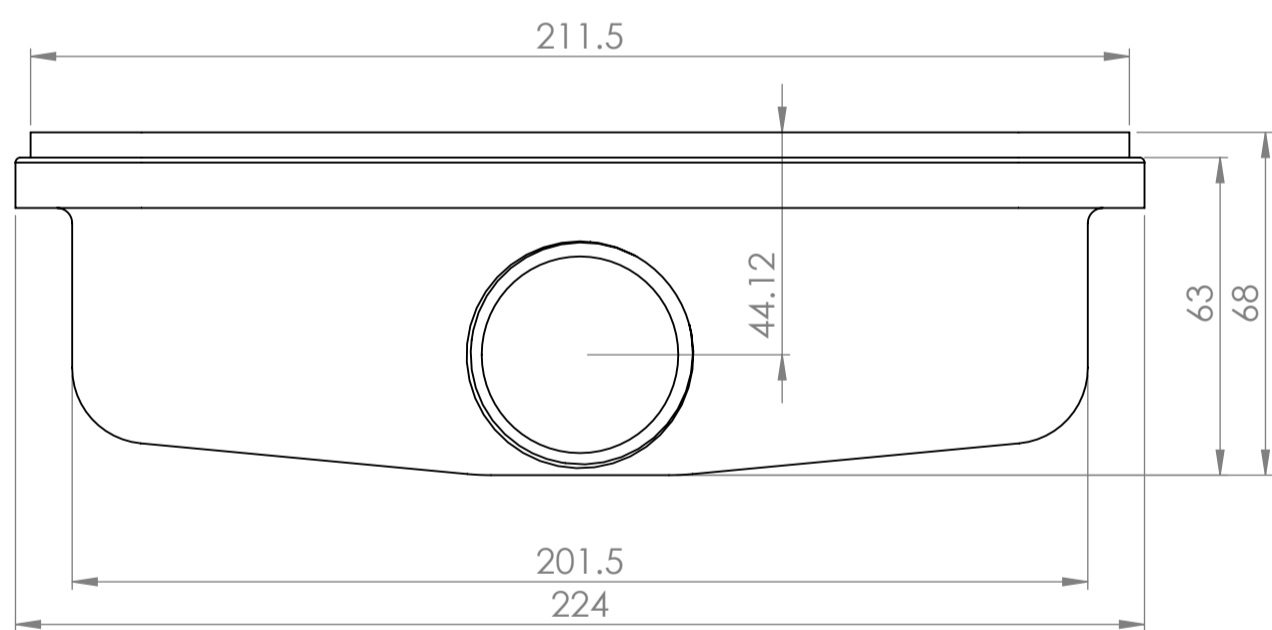

Shower Tray with Enclosure Kit - A

Shower Tray - Top View

Section View A-A

Waste Kit - Front View

Waste Kit - Top View

LUSO

Product Name	Designo Kit A
Size, mm	1000 x 800 x 25
Contains	Shower Tray Shower Waste 8mm Matte Black Shower Screen Glass-Wall Fixing Kit Matte Black Bracing Bar

All dimensions provided in mm.