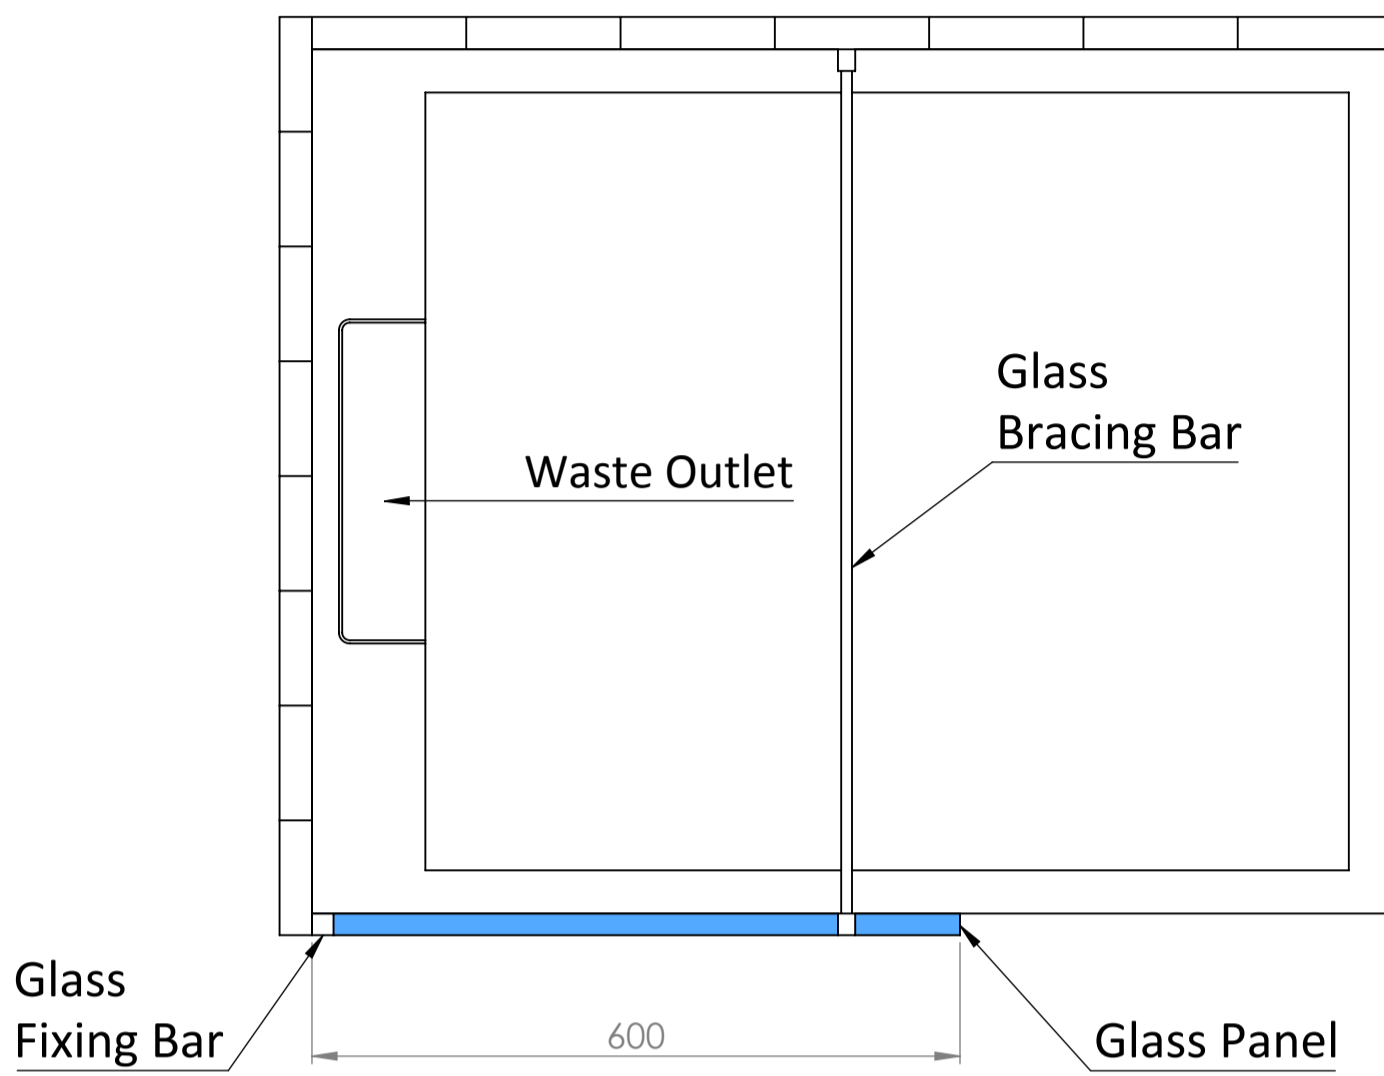

Shower Tray with Enclosure Kit - A

Shower Tray - Top View

Section View A-A

Waste Kit - Front View

Waste Kit - Top View

LUSO

Product Name	Designo Kit A
Size, mm	1000 x 800 x 25
Contains	Shower Tray Shower Waste 8mm Matte Black Shower Screen Glass-Wall Fixing Kit Matte Black Bracing Bar

All dimensions provided in mm.