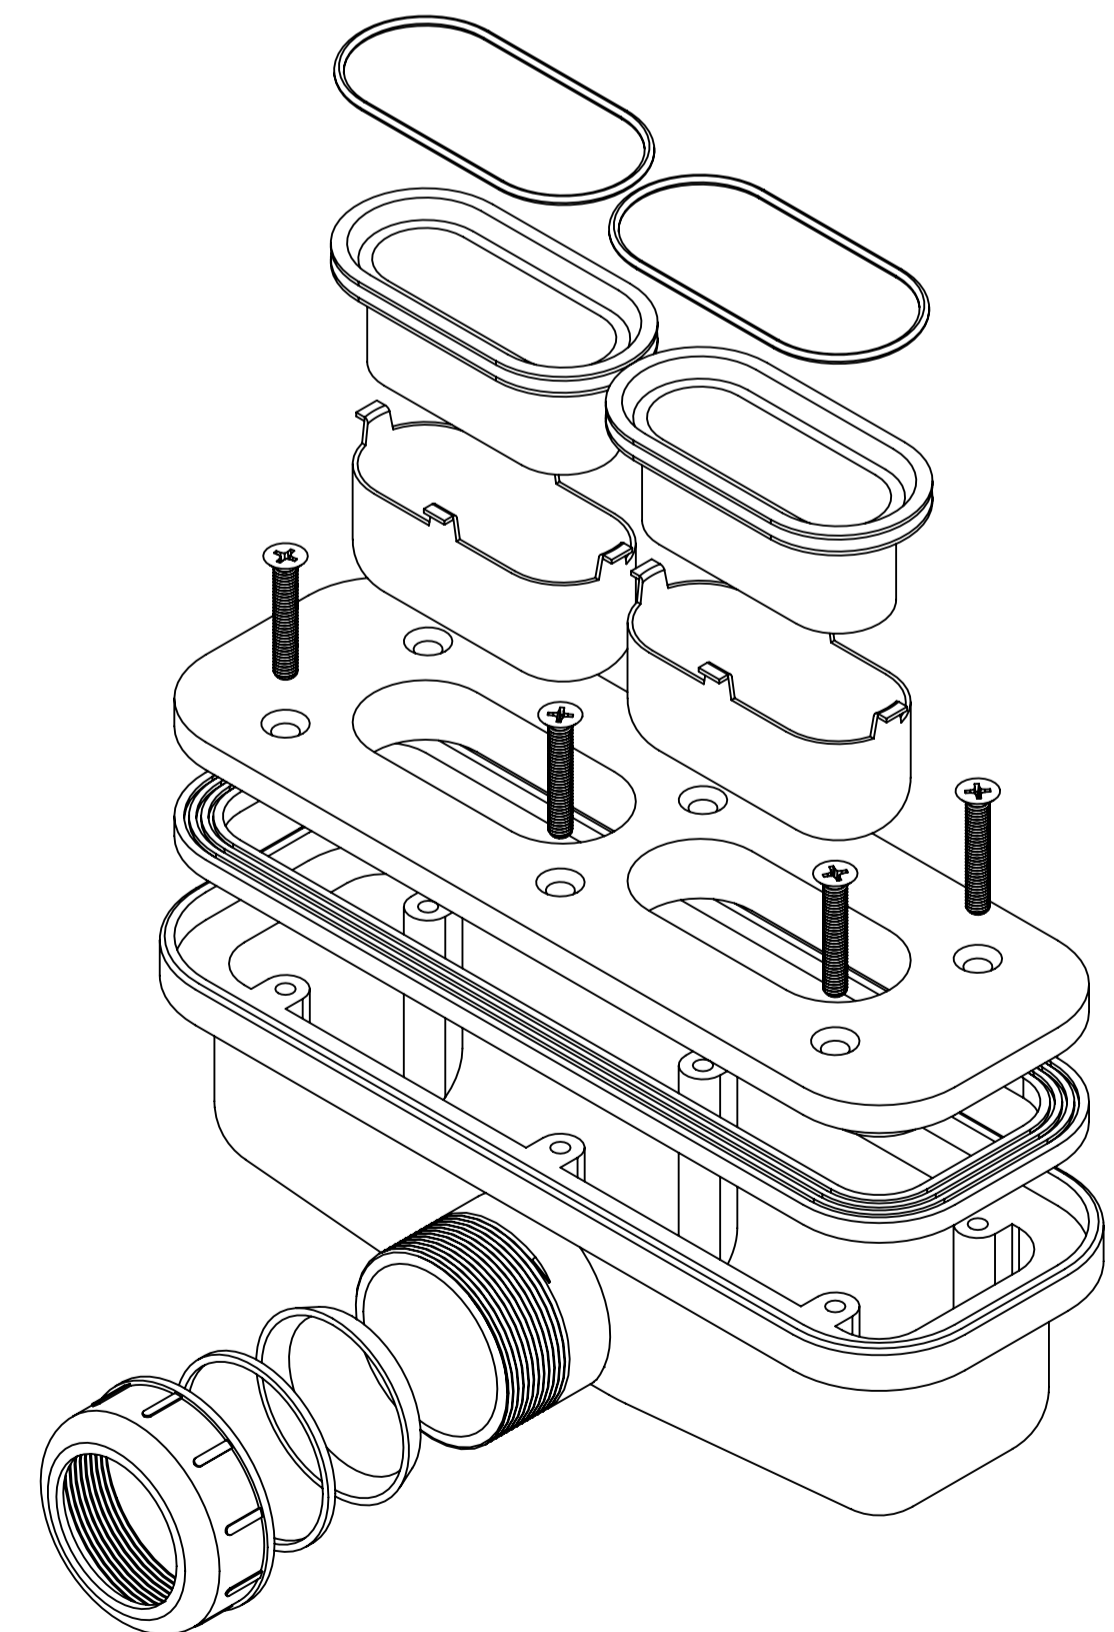

Shower Tray with Enclosure Kit - A

Shower Tray - Top View

Section View A-A

Waste Kit - Front View

Waste Kit - Top View

LUSO

Product Name	Designo Kit A
Size, mm	1000 x 800 x 25
Contains	Shower Tray Shower Waste 8mm Matte Black Shower Screen Glass-Wall Fixing Kit Matte Black Bracing Bar

All dimensions provided in mm.