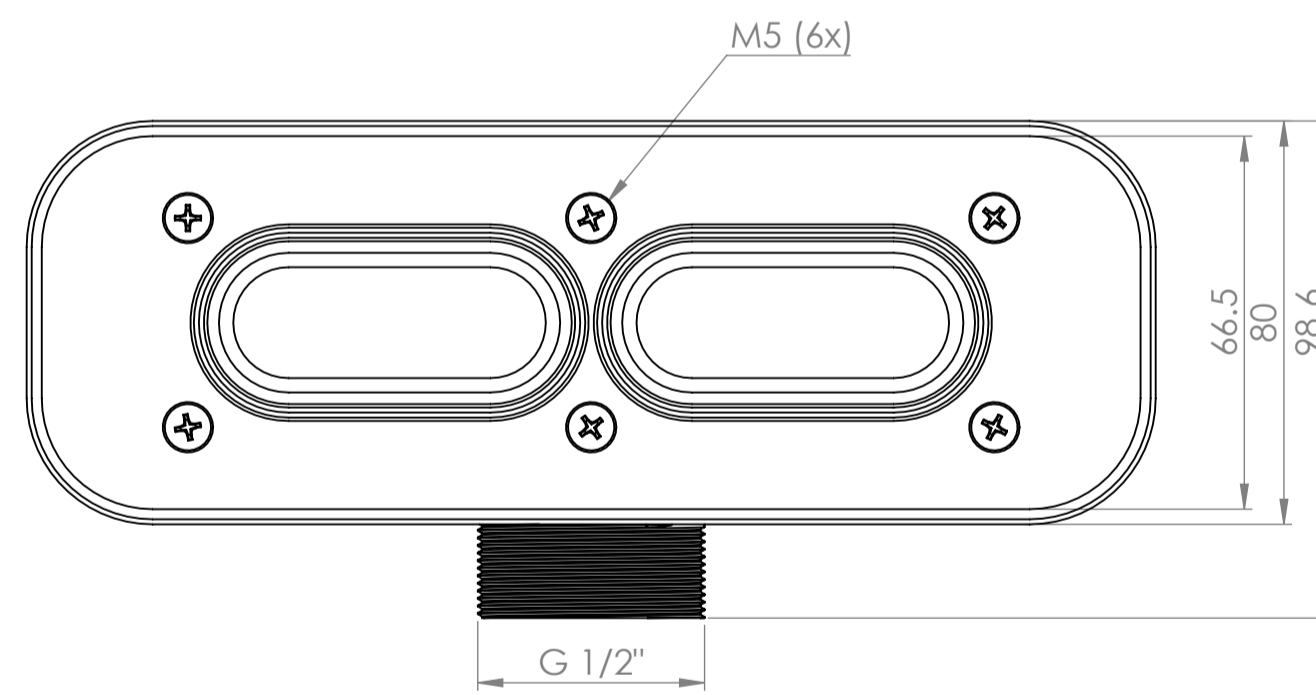

Shower Tray with Enclosure Kit - A

Shower Tray - Top View

Section View A-A

Waste Kit - Front View

Waste Kit - Top View

LUSO

Product Name	Designo Kit A
Size, mm	1000 x 800 x 25
Contains	Shower Tray Shower Waste 8mm Matte Black Shower Screen Glass-Wall Fixing Kit Matte Black Bracing Bar

All dimensions provided in mm.