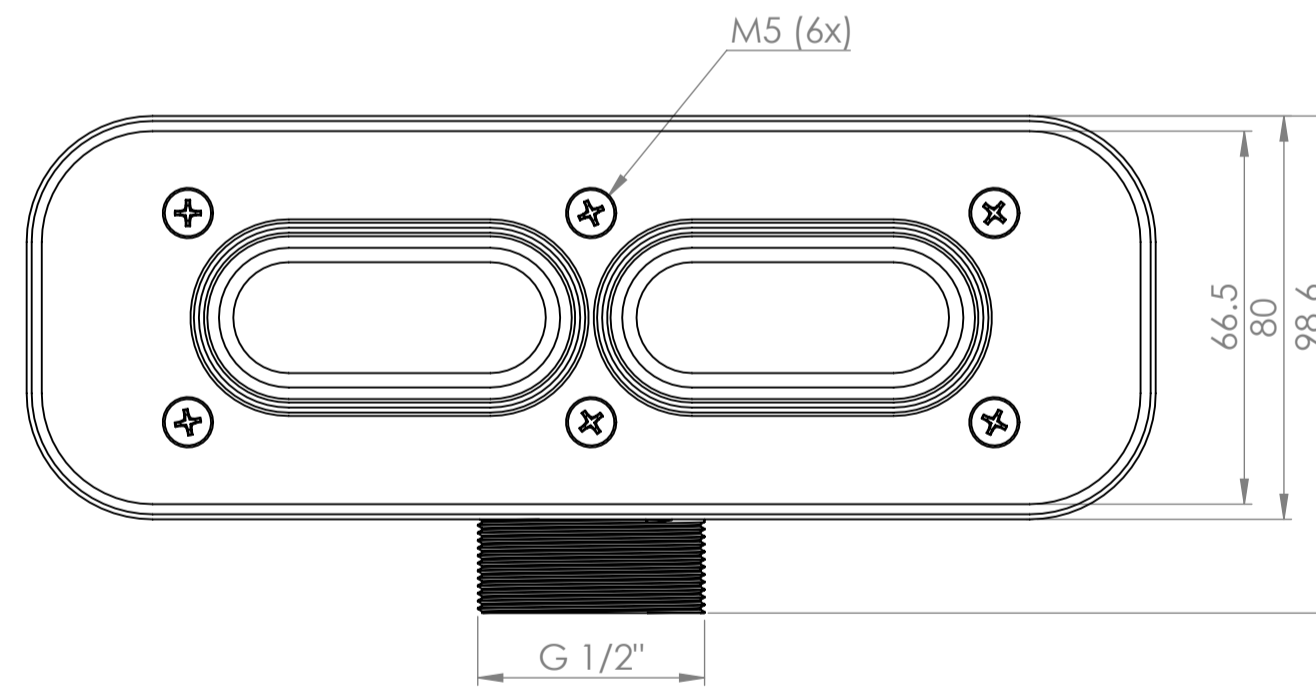

Shower Tray with Enclosure Kit - A

Shower Tray - Top View

Section View A-A

Waste Kit - Front View

Waste Kit - Top View

LUSO

Product Name	Opulence Kit A
Size, mm	1800 x 900 x 25
Contains	Shower Tray Shower Waste 8mm Reeded Glass Panel Glass-Wall Fixing Kit Glass Bracing Bar

All dimensions provided in mm.