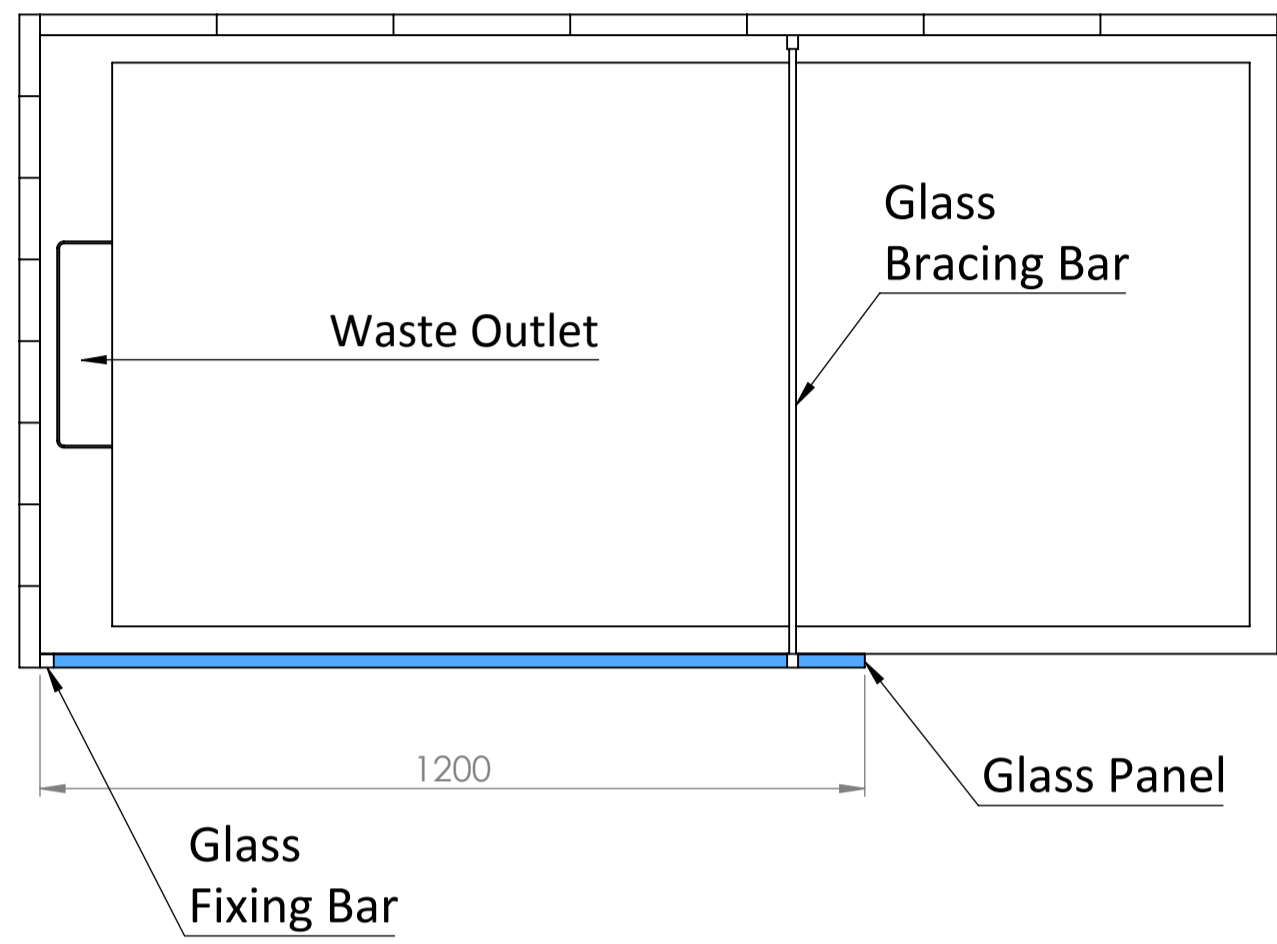

Shower Tray with Enclosure Kit - A

Shower Tray - Top View

Section View A-A

Waste Kit - Front View

Waste Kit - Top View

LUSO

Product Name	Opulence Kit A
Size, mm	1800 x 900 x 25
Contains	Shower Tray Shower Waste 8mm Reeded Glass Panel Glass-Wall Fixing Kit Glass Bracing Bar

All dimensions provided in mm.