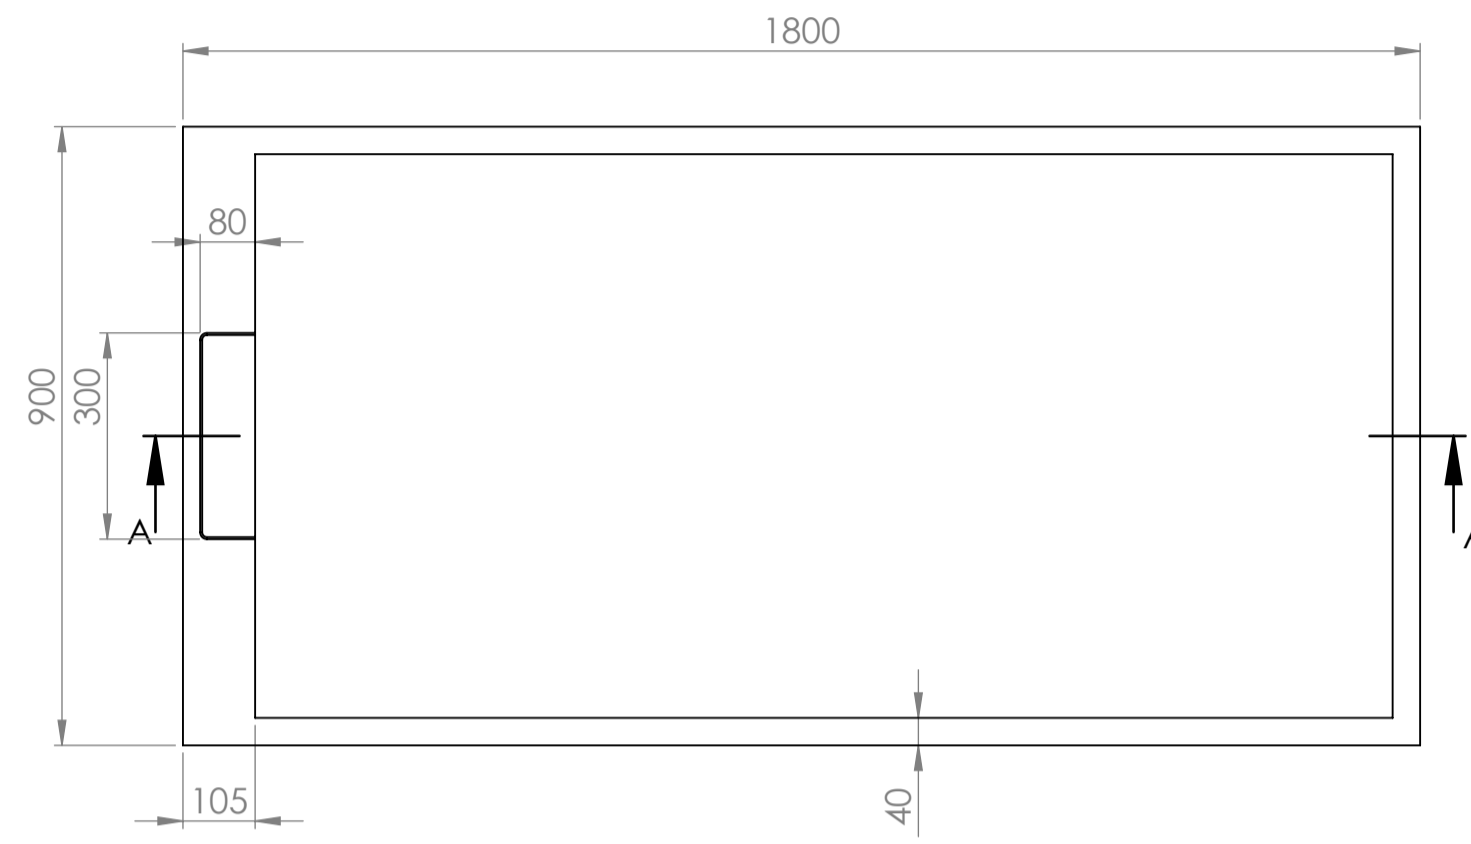

Shower Tray with Enclosure Kit - A

Shower Tray - Top View

Section View A-A

Waste Kit - Front View

Waste Kit - Top View

LUSO

Product Name	Opulence Kit A
Size, mm	1800 x 900 x 25
Contains	Shower Tray Shower Waste 8mm Reeded Glass Panel Glass-Wall Fixing Kit Glass Bracing Bar

All dimensions provided in mm.