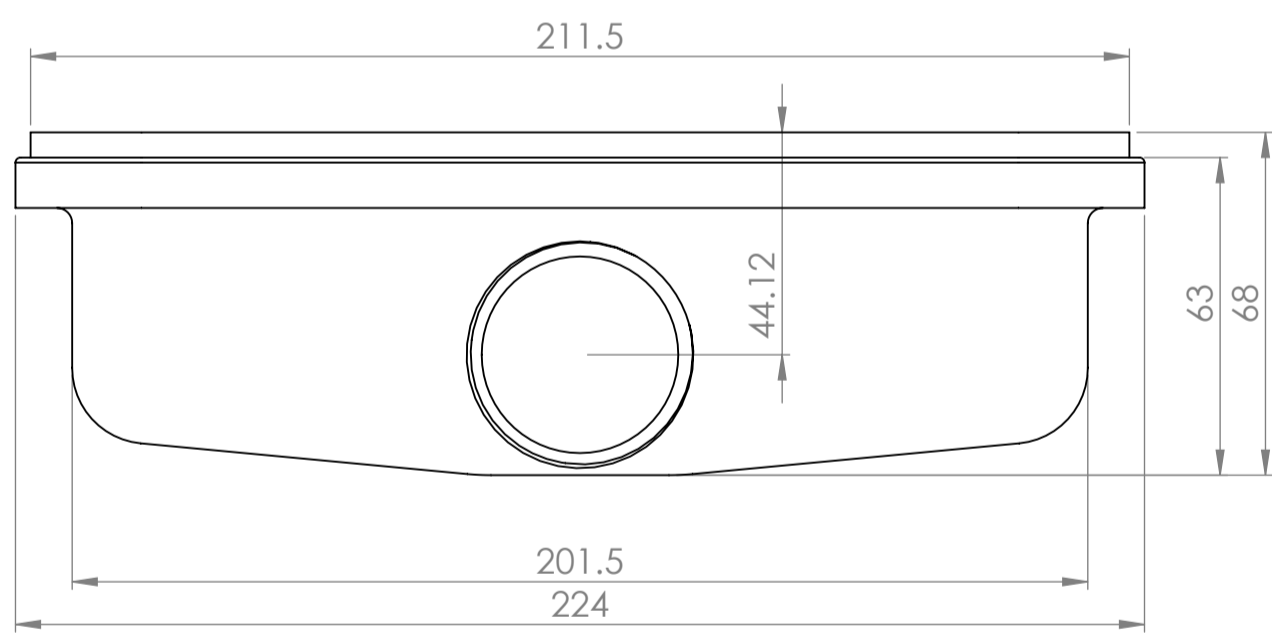

Shower Tray with Enclosure Kit - A

Shower Tray - Top View

Section View A-A

Waste Kit - Front View

Waste Kit - Top View

LUSO

Product Name	Opulence Kit A
Size, mm	1800 x 900 x 25
Contains	Shower Tray Shower Waste 8mm Reeded Glass Panel Glass-Wall Fixing Kit Glass Bracing Bar

All dimensions provided in mm.