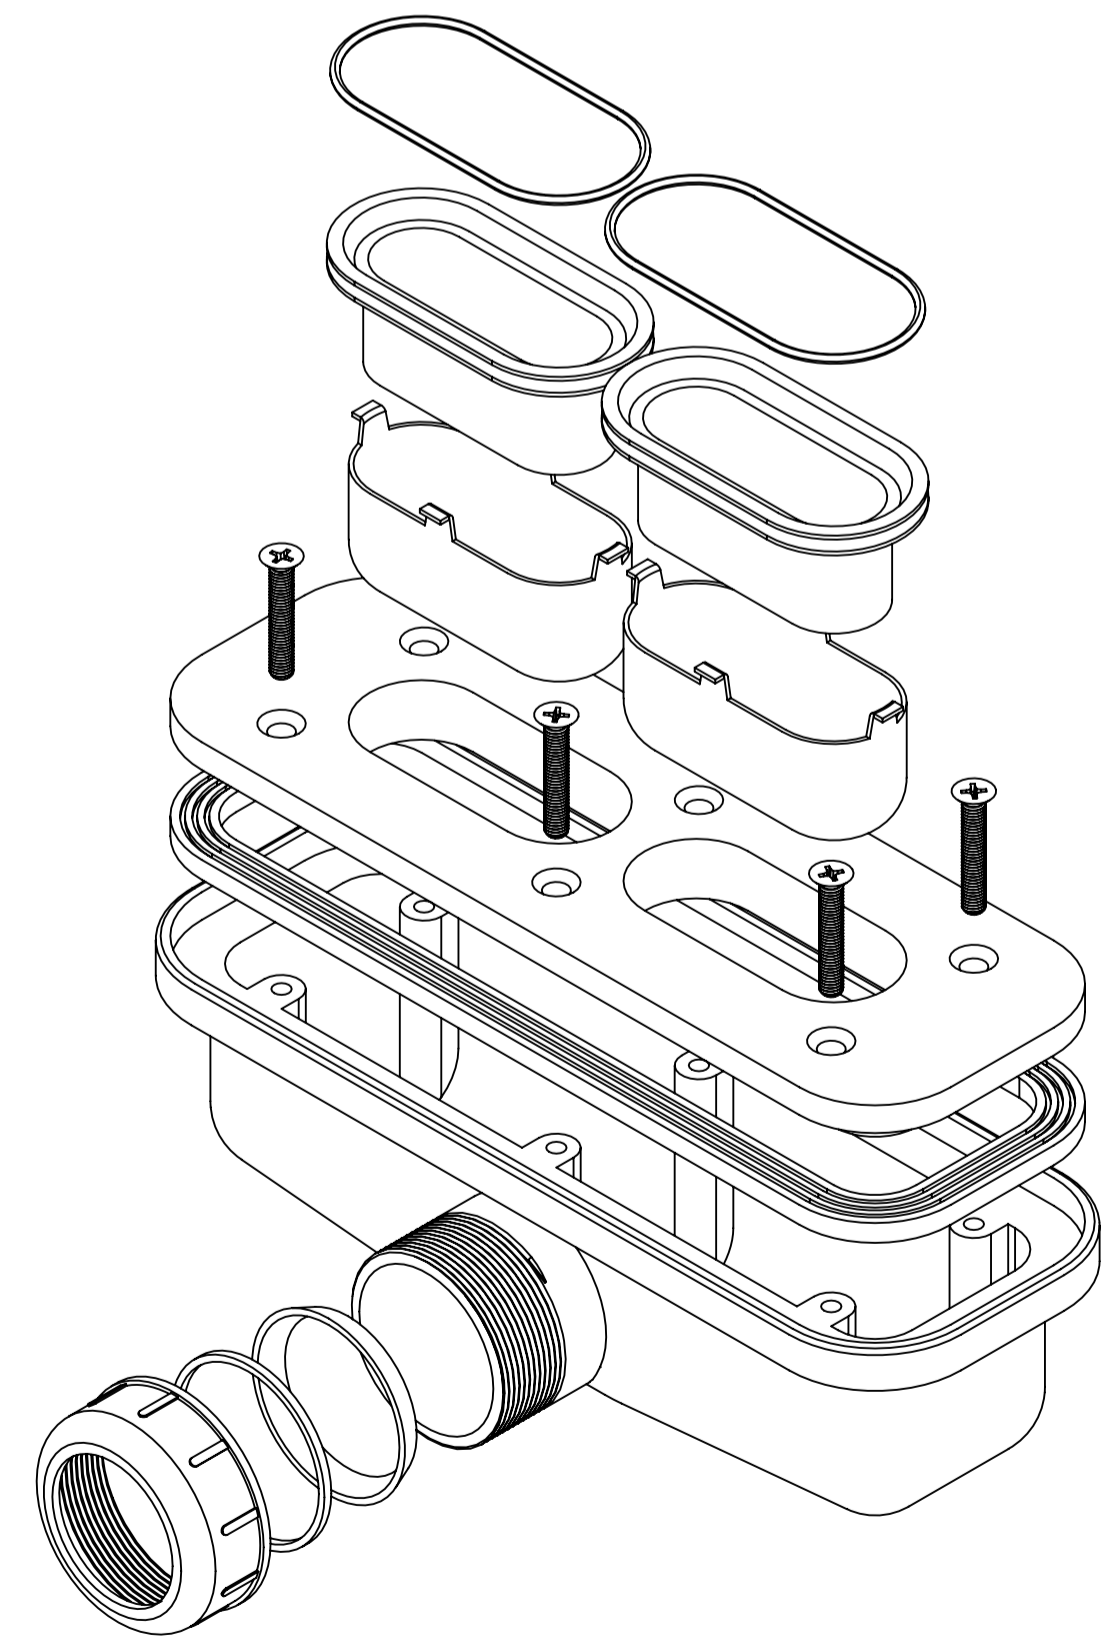

Shower Tray with Enclosure Kit - A

Shower Tray - Top View

Section View A-A

Waste Kit - Front View

Waste Kit - Top View

LUSO

Product Name	Opulence Kit A
Size, mm	1800 x 900 x 25
Contains	Shower Tray Shower Waste 8mm Reeded Glass Panel Glass-Wall Fixing Kit Glass Bracing Bar

All dimensions provided in mm.