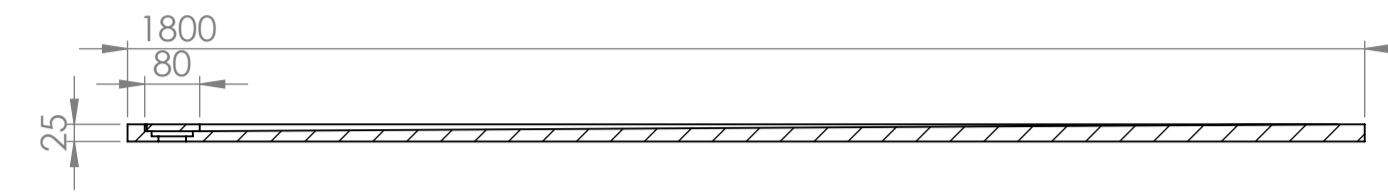

Shower Tray with Enclosure Kit - A

Shower Tray - Top View

Section View A-A

Waste Kit - Front View

Waste Kit - Top View

LUSO

Product Name	Opulence Kit A
Size, mm	1800 x 900 x 25
Contains	Shower Tray Shower Waste 8mm Reeded Glass Panel Glass-Wall Fixing Kit Glass Bracing Bar

All dimensions provided in mm.