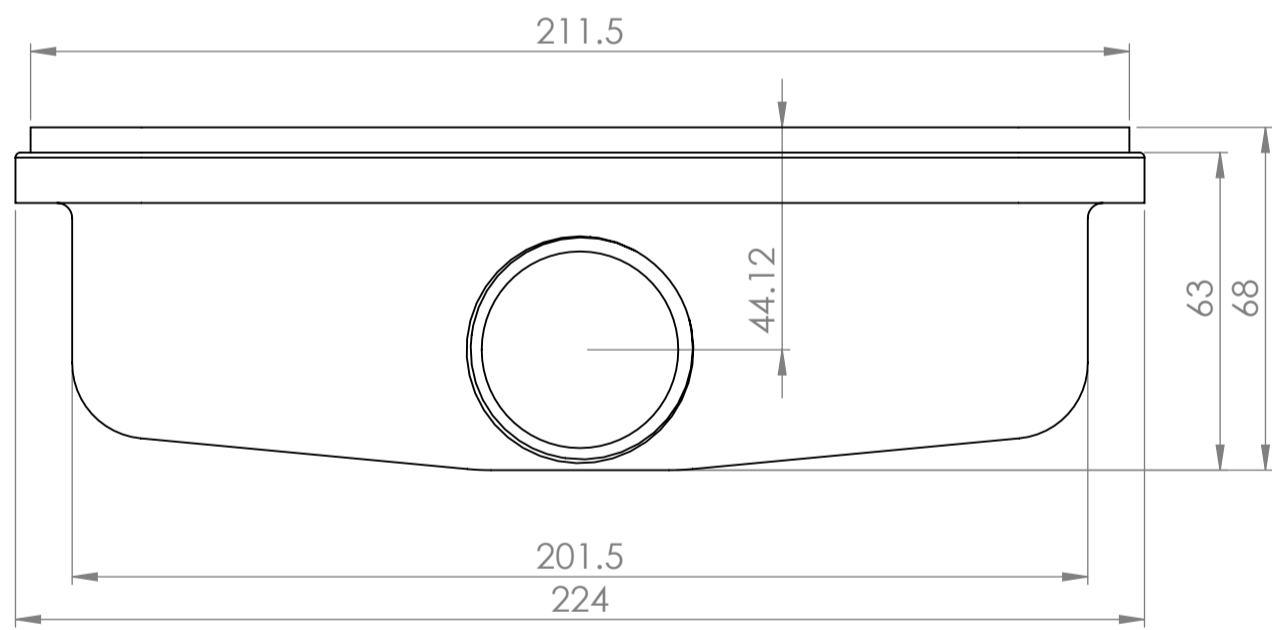

Shower Tray with Enclosure Kit - A

Shower Tray - Top View

Section View A-A

Waste Kit - Front View

Waste Kit - Top View

LUSO

Product Name	Opulence Kit A
Size, mm	1800 x 800 x 25
Contains	Shower Tray Shower Waste 8mm Reeded Glass Panel Glass-Wall Fixing Kit Glass Bracing Bar

All dimensions provided in mm.