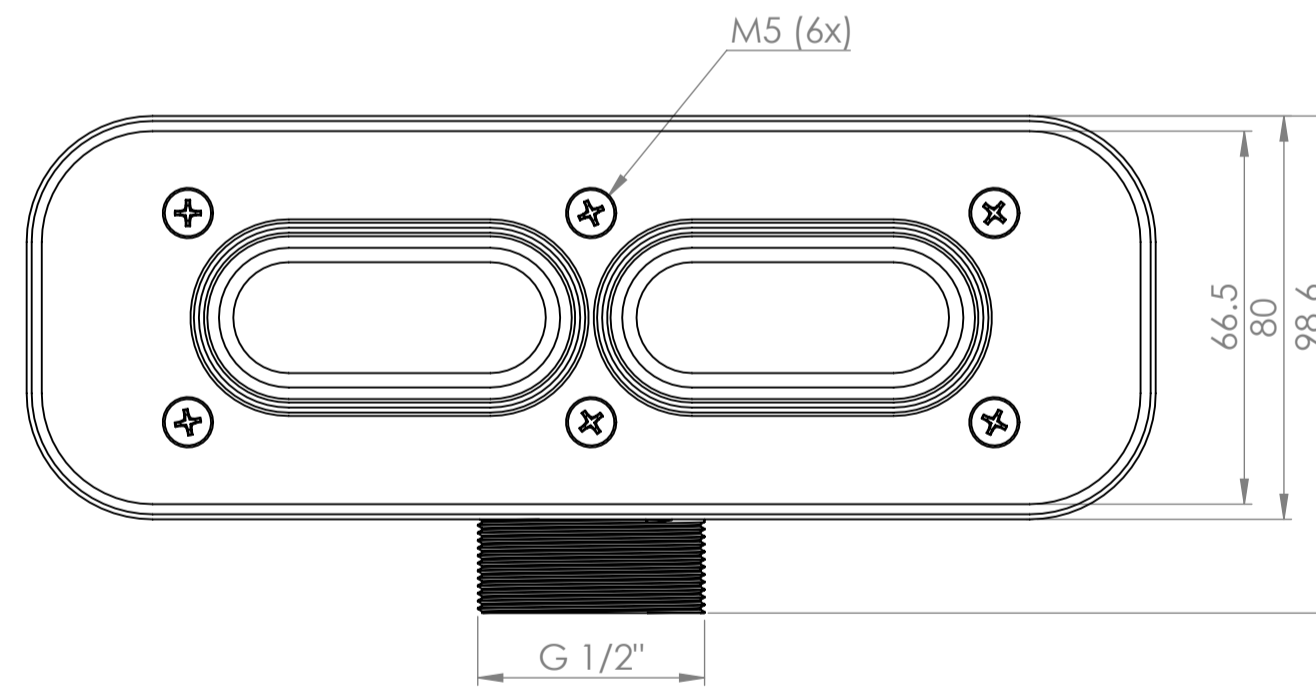

Shower Tray with Enclosure Kit - A

Shower Tray - Top View

Section View A-A

Waste Kit - Front View

Waste Kit - Top View

LUSO

Product Name	Opulence Kit A
Size, mm	1800 x 800 x 25
Contains	Shower Tray Shower Waste 8mm Reeded Glass Panel Glass-Wall Fixing Kit Glass Bracing Bar

All dimensions provided in mm.