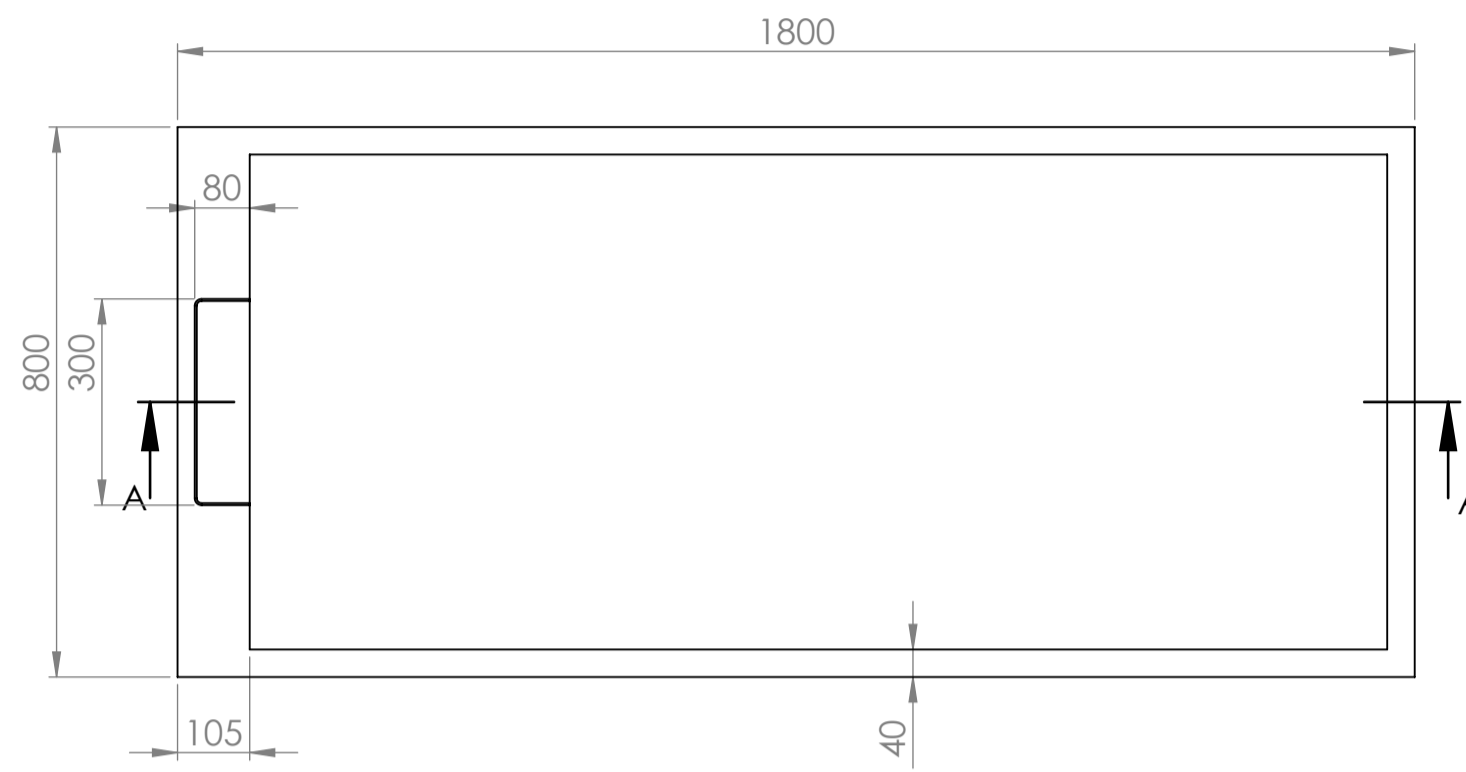

Shower Tray with Enclosure Kit - A

Shower Tray - Top View

Section View A-A

Waste Kit - Front View

Waste Kit - Top View

LUSO

Product Name	Opulence Kit A
Size, mm	1800 x 800 x 25
Contains	Shower Tray Shower Waste 8mm Reeded Glass Panel Glass-Wall Fixing Kit Glass Bracing Bar

All dimensions provided in mm.