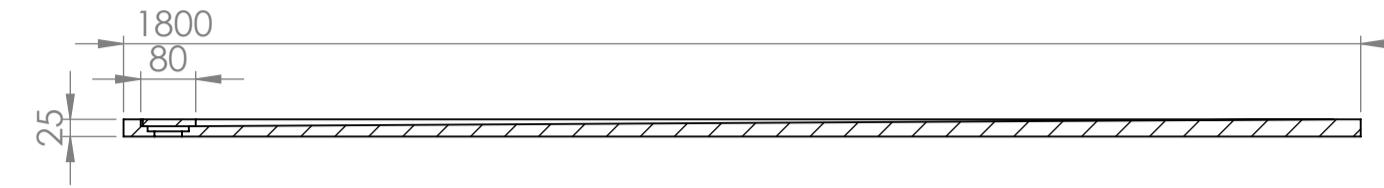

Shower Tray with Enclosure Kit - A

Shower Tray - Top View

Section View A-A

Waste Kit - Front View

Waste Kit - Top View

LUSO

Product Name	Opulence Kit A
Size, mm	1800 x 800 x 25
Contains	Shower Tray Shower Waste 8mm Reeded Glass Panel Glass-Wall Fixing Kit Glass Bracing Bar

All dimensions provided in mm.