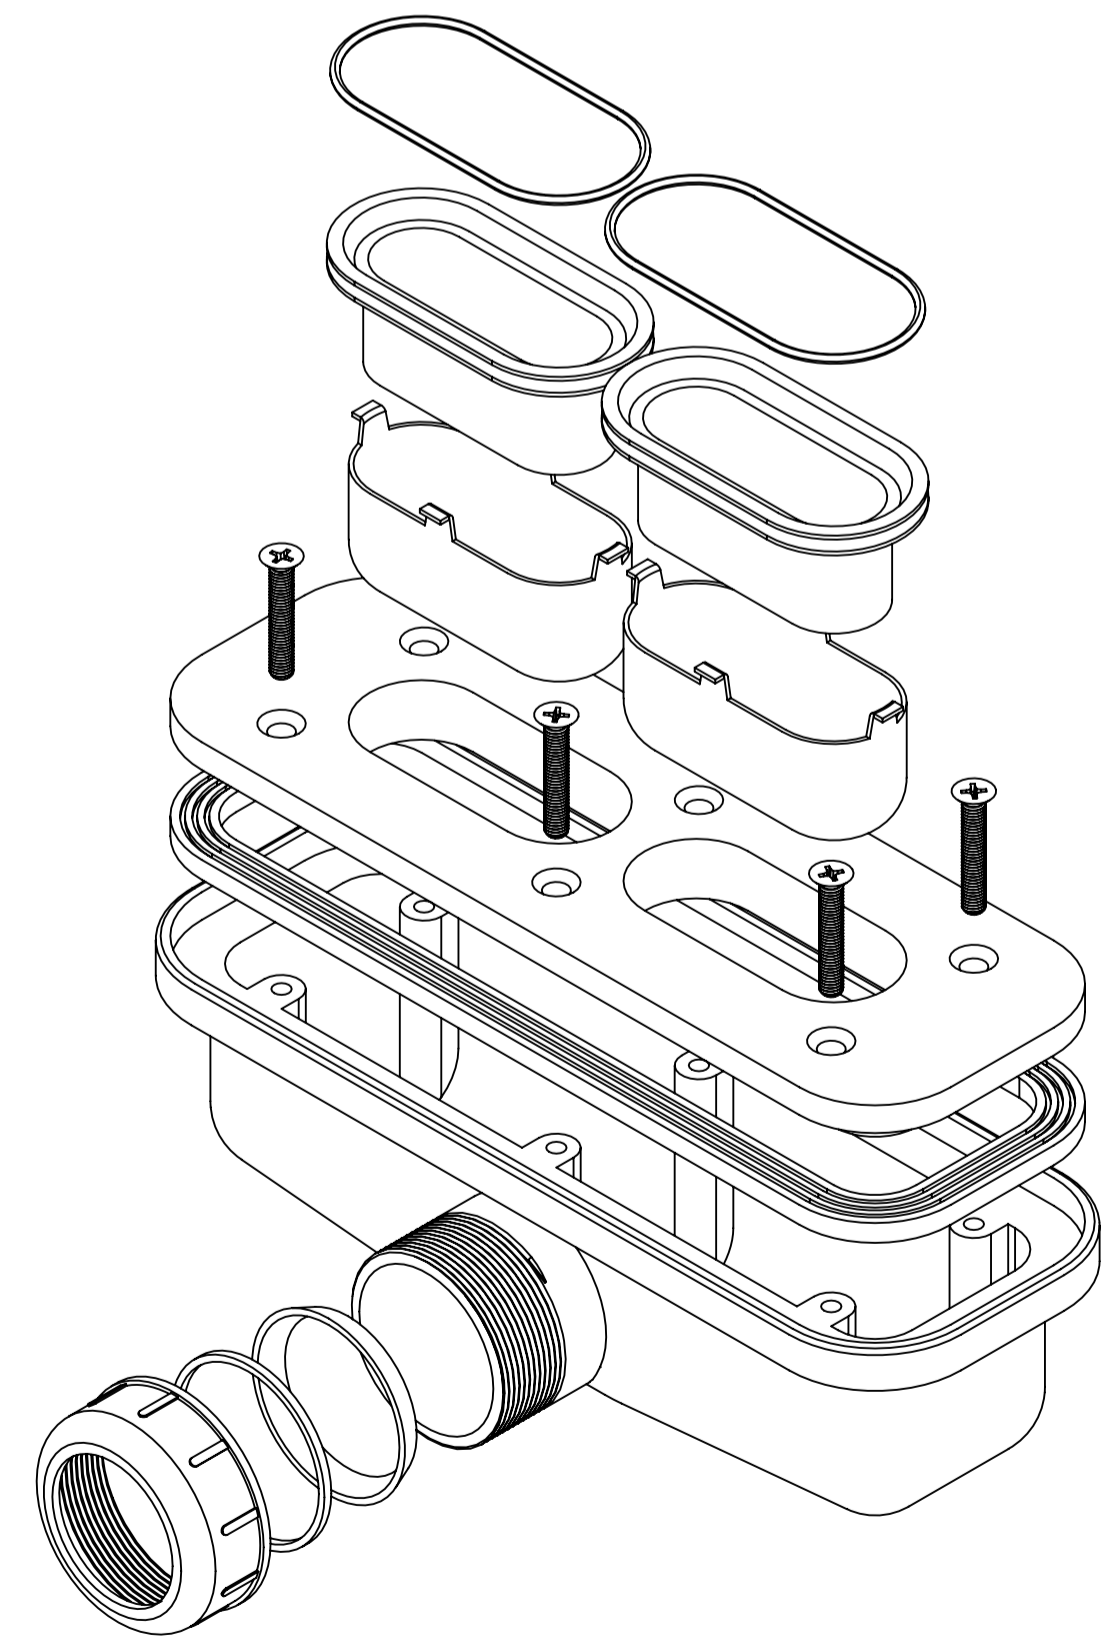

Shower Tray with Enclosure Kit - A

Shower Tray - Top View

Section View A-A

Waste Kit - Front View

Waste Kit - Top View

LUSO

Product Name	Opulence Kit A
Size, mm	1800 x 800 x 25
Contains	Shower Tray Shower Waste 8mm Reeded Glass Panel Glass-Wall Fixing Kit Glass Bracing Bar

All dimensions provided in mm.