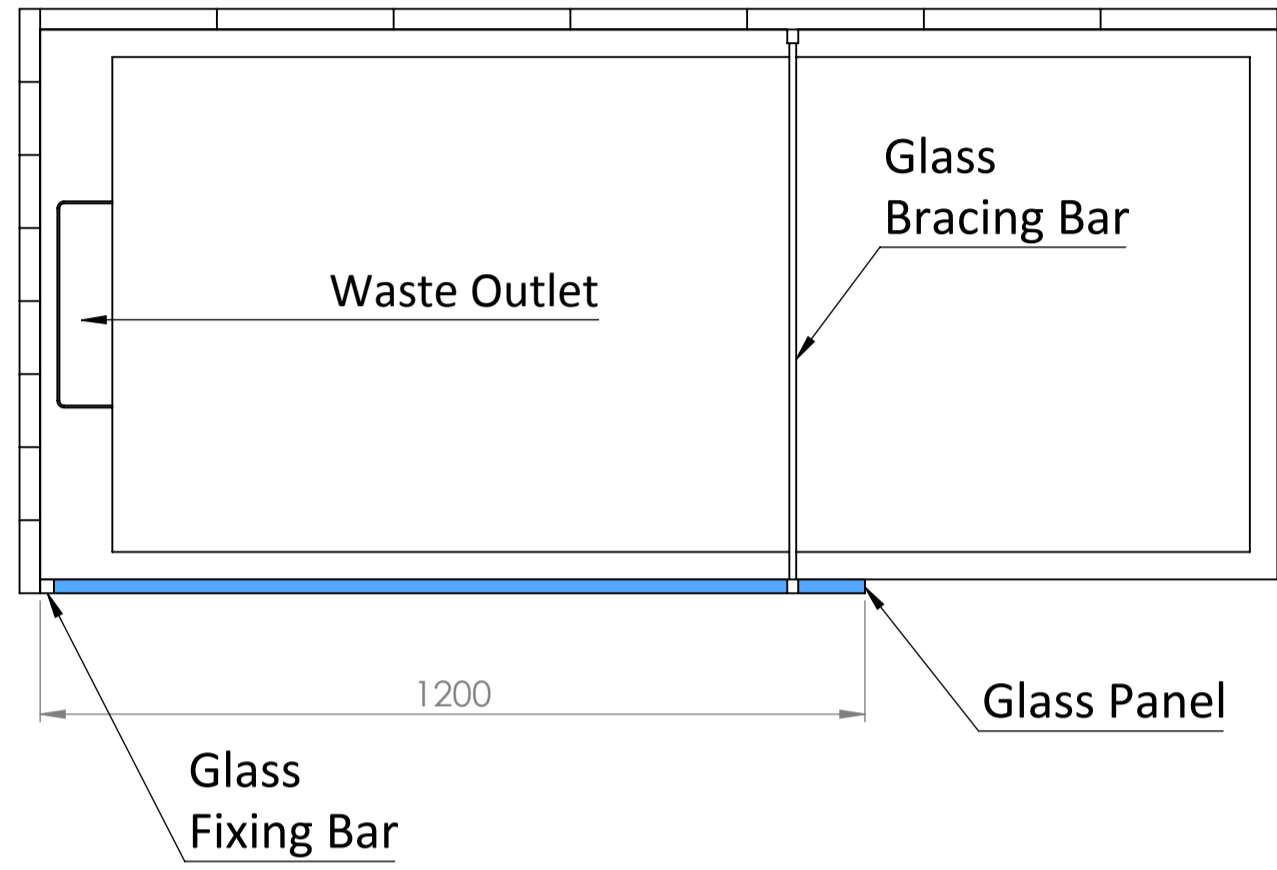

Shower Tray with Enclosure Kit - A

Shower Tray - Top View

Section View A-A

Waste Kit - Front View

Waste Kit - Top View

LUSO

Product Name	Opulence Kit A
Size, mm	1800 x 800 x 25
Contains	Shower Tray Shower Waste 8mm Reeded Glass Panel Glass-Wall Fixing Kit Glass Bracing Bar

All dimensions provided in mm.