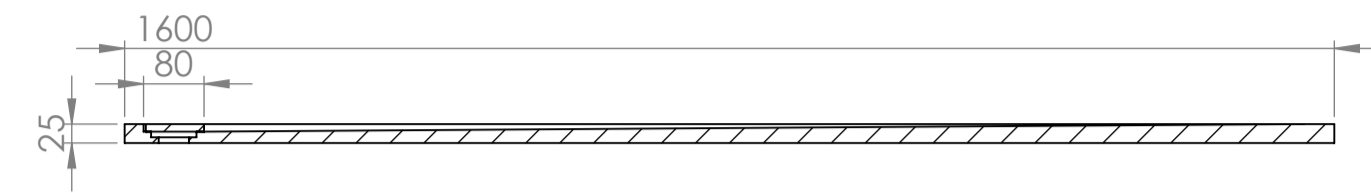

Shower Tray with Enclosure Kit - A

Shower Tray - Top View

Section View A-A

Waste Kit - Front View

Waste Kit - Top View

**LUSO**

Product Name	Opulence Kit A
Size, mm	1600 x 900 x 25
Contains	Shower Tray Shower Waste 8mm Reeded Glass Panel Glass-Wall Fixing Kit Glass Bracing Bar

All dimensions provided in mm.