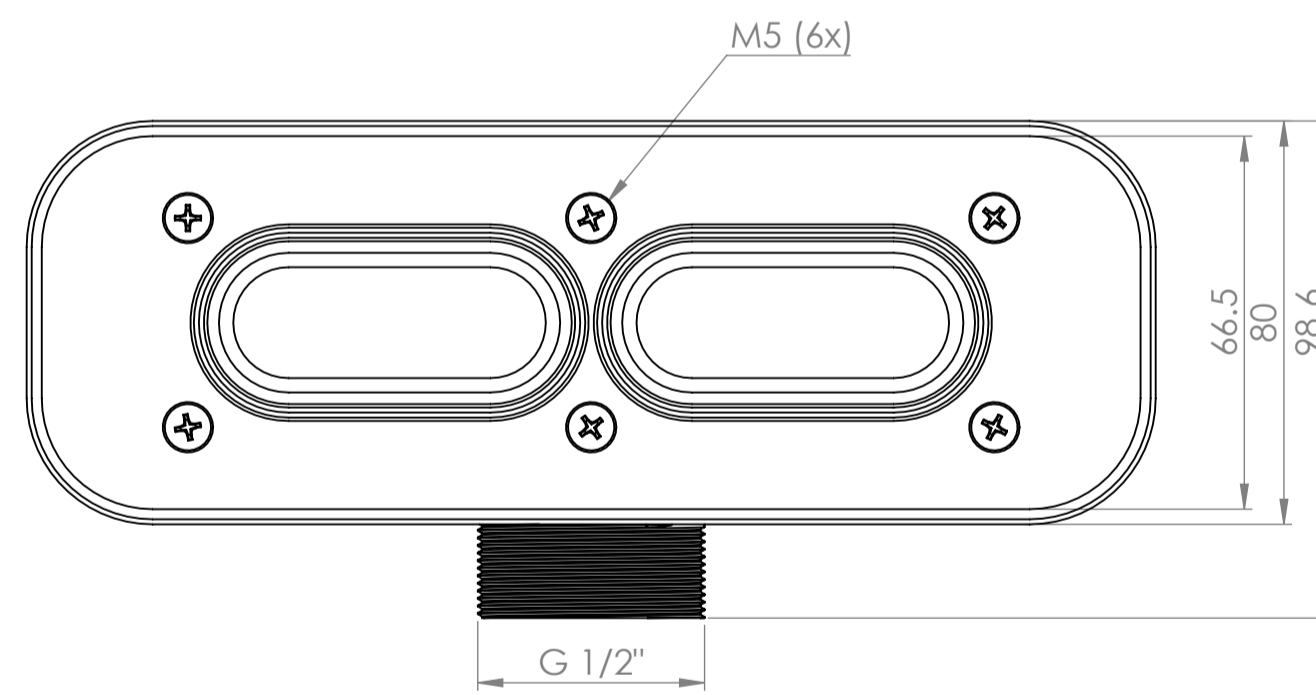

Shower Tray with Enclosure Kit - A

Shower Tray - Top View

Section View A-A

Waste Kit - Front View

Waste Kit - Top View

**LUSO**

Product Name	Opulence Kit A
Size, mm	1600 x 900 x 25
Contains	Shower Tray Shower Waste 8mm Reeded Glass Panel Glass-Wall Fixing Kit Glass Bracing Bar

All dimensions provided in mm.