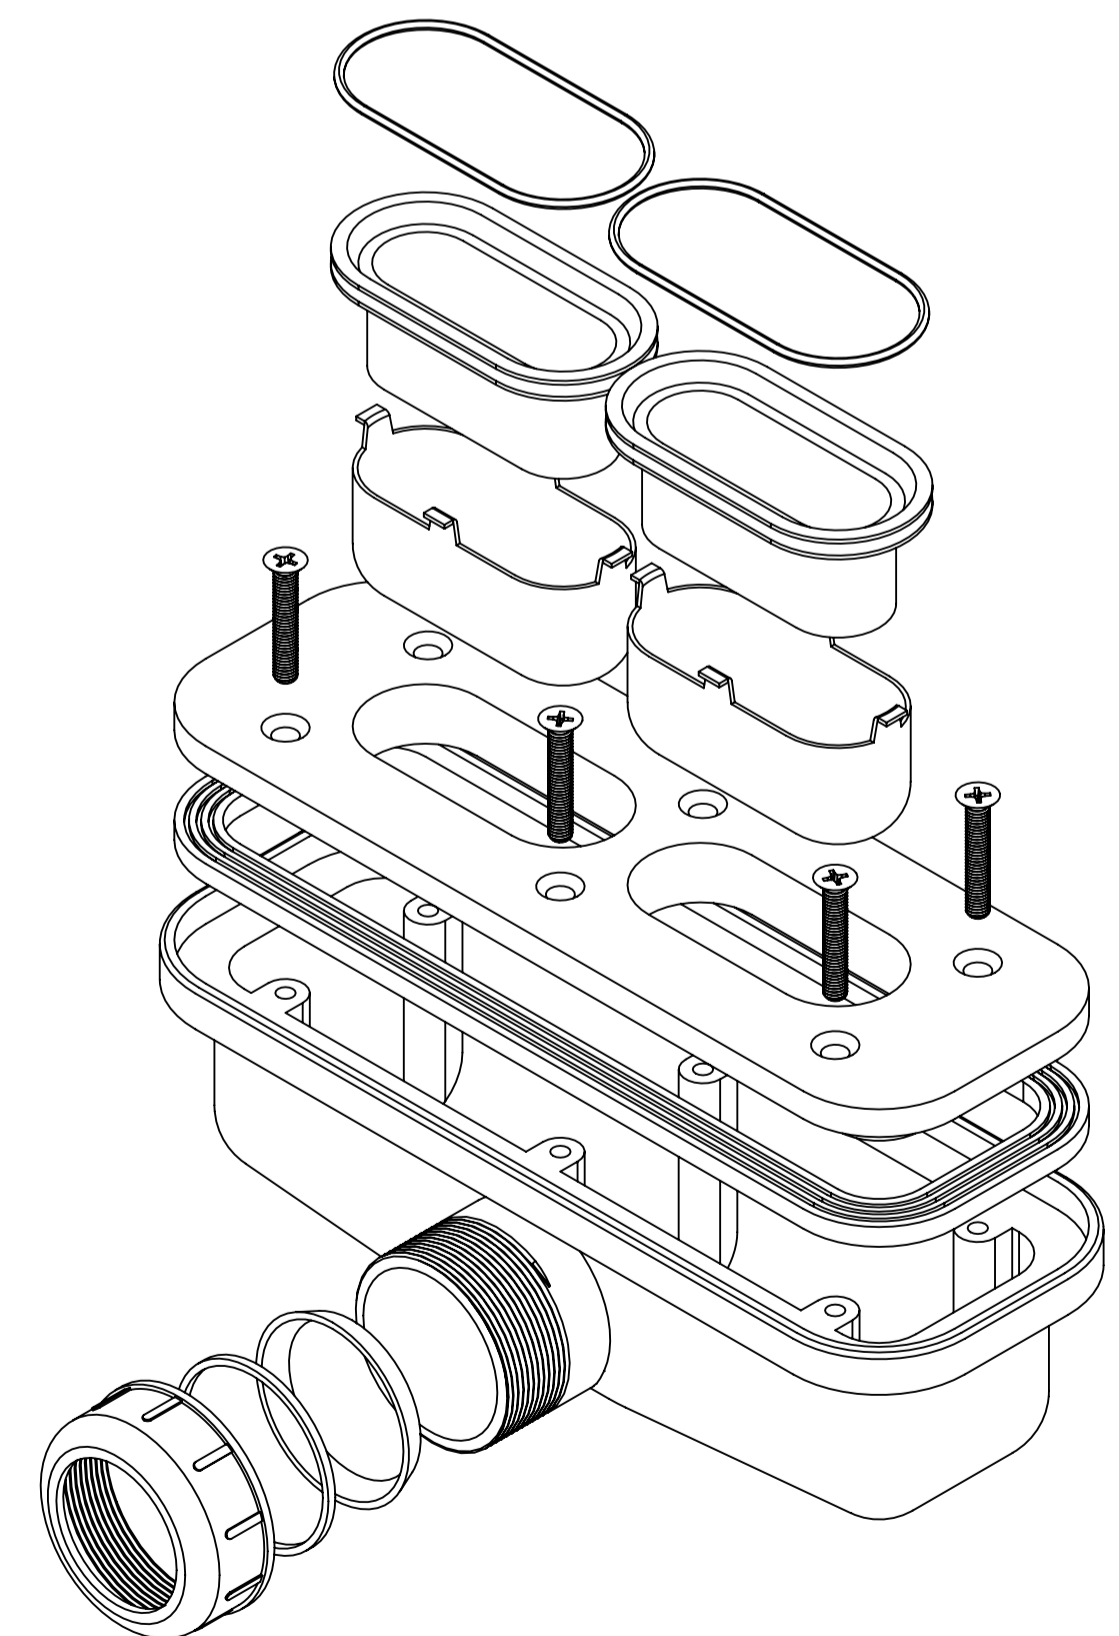

Shower Tray with Enclosure Kit - A

Shower Tray - Top View

Section View A-A

Waste Kit - Front View

Waste Kit - Top View

**LUSO**

Product Name	Opulence Kit A
Size, mm	1600 x 900 x 25
Contains	Shower Tray Shower Waste 8mm Reeded Glass Panel Glass-Wall Fixing Kit Glass Bracing Bar

All dimensions provided in mm.