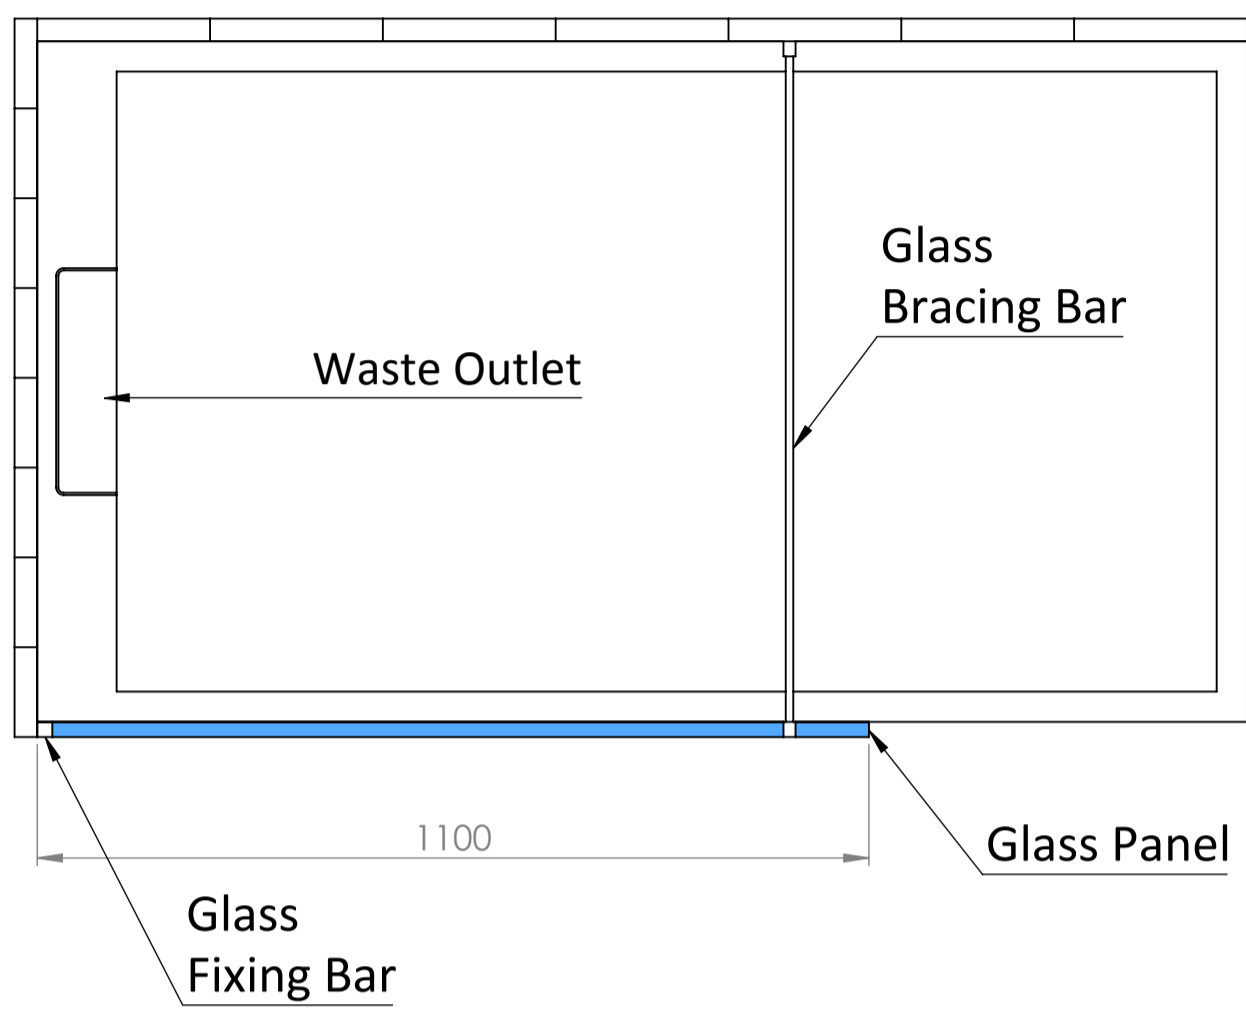

Shower Tray with Enclosure Kit - A

Shower Tray - Top View

Section View A-A

Waste Kit - Front View

Waste Kit - Top View

**LUSO**

Product Name	Opulence Kit A
Size, mm	1600 x 900 x 25
Contains	Shower Tray Shower Waste 8mm Reeded Glass Panel Glass-Wall Fixing Kit Glass Bracing Bar

All dimensions provided in mm.