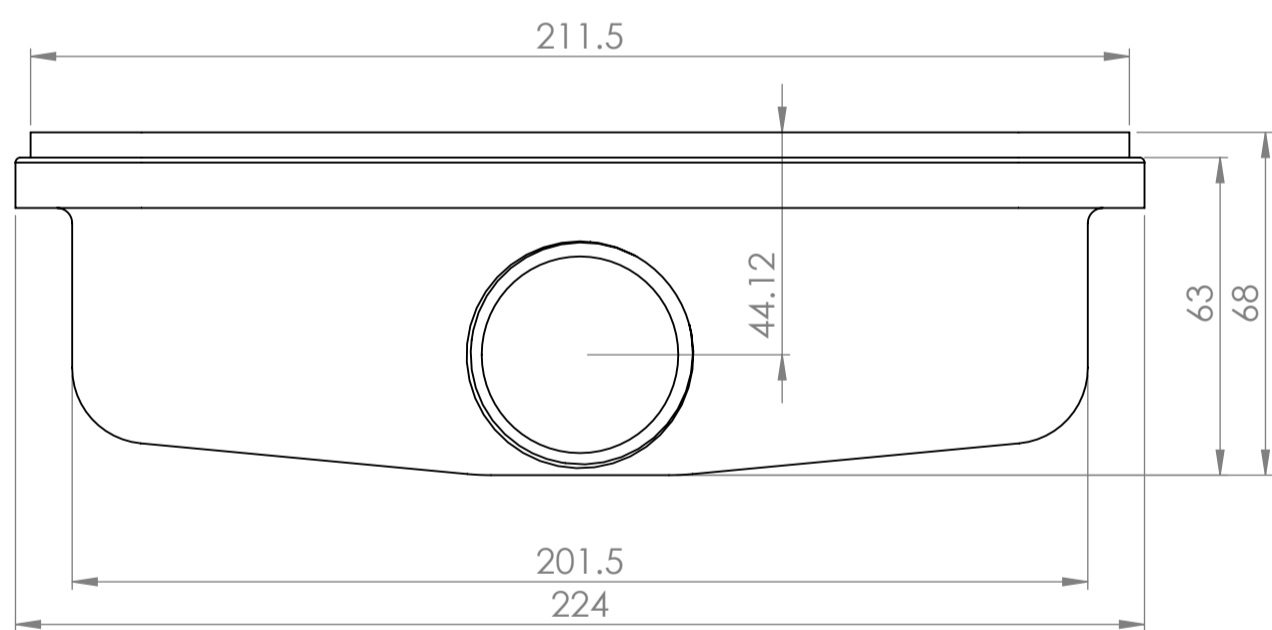

Shower Tray with Enclosure Kit - A

Shower Tray - Top View

Section View A-A

Waste Kit - Front View

Waste Kit - Top View

**LUSO**

Product Name	Opulence Kit A
Size, mm	1600 x 900 x 25
Contains	Shower Tray Shower Waste 8mm Reeded Glass Panel Glass-Wall Fixing Kit Glass Bracing Bar

All dimensions provided in mm.