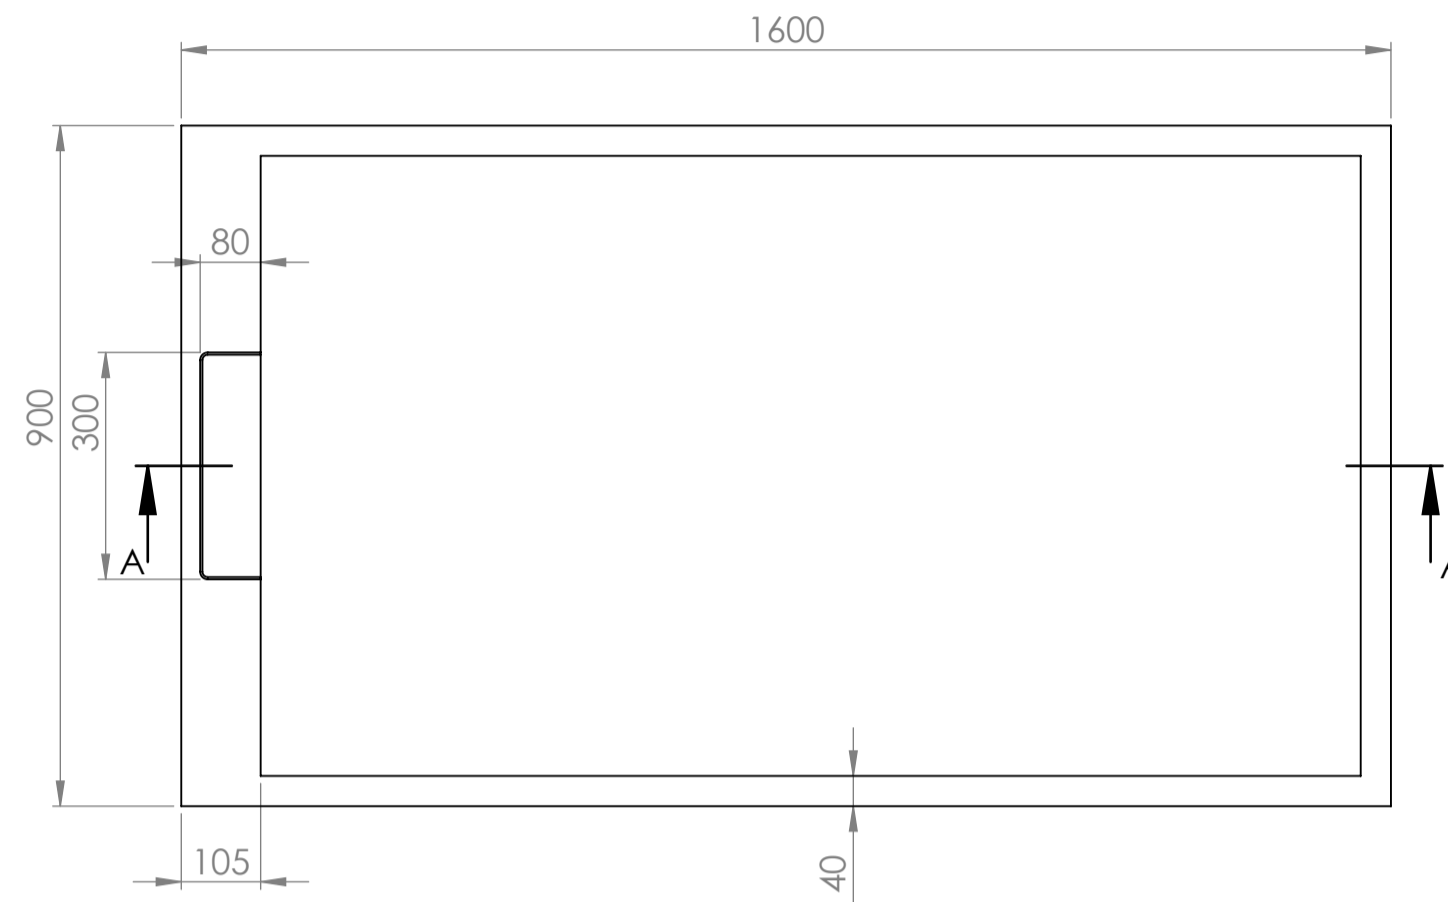

Shower Tray with Enclosure Kit - A

Shower Tray - Top View

Section View A-A

Waste Kit - Front View

Waste Kit - Top View

**LUSO**

Product Name	Opulence Kit A
Size, mm	1600 x 900 x 25
Contains	Shower Tray Shower Waste 8mm Reeded Glass Panel Glass-Wall Fixing Kit Glass Bracing Bar

All dimensions provided in mm.