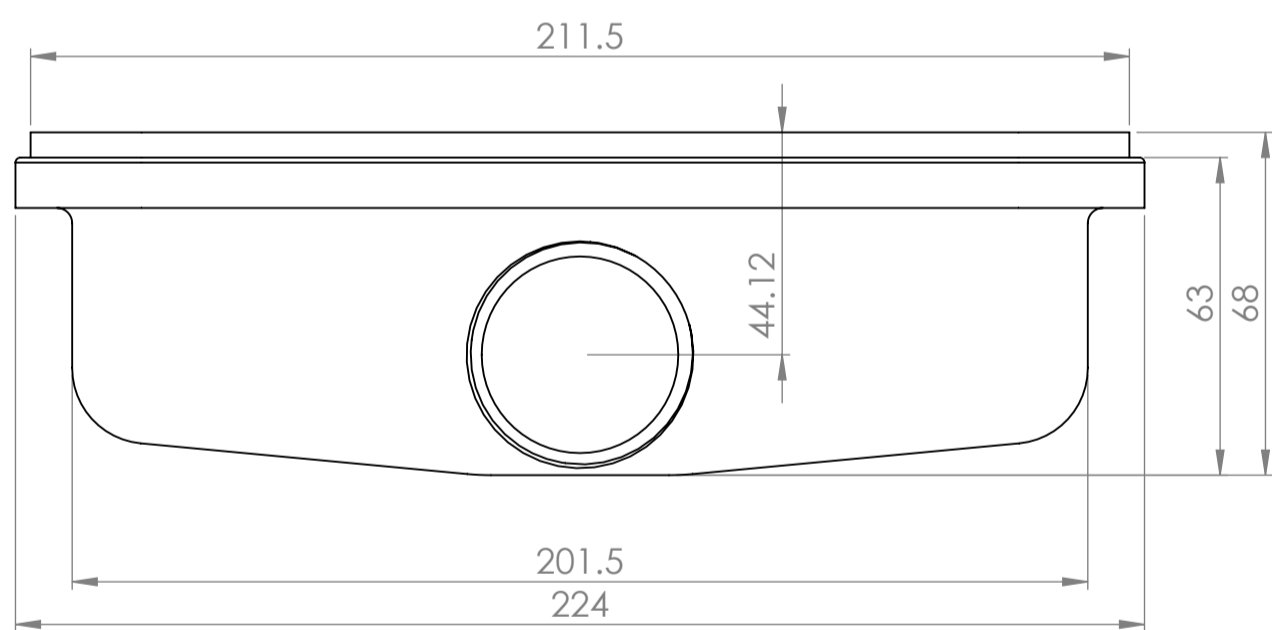

Shower Tray with Enclosure Kit - A

Shower Tray - Top View

Section View A-A

Waste Kit - Front View

Waste Kit - Top View

**LUSO**

Product Name	Opulence Kit A
Size, mm	1400 x 900 x 25
Contains	Shower Tray Shower Waste 8mm Reeded Glass Panel Glass-Wall Fixing Kit Glass Bracing Bar

All dimensions provided in mm.