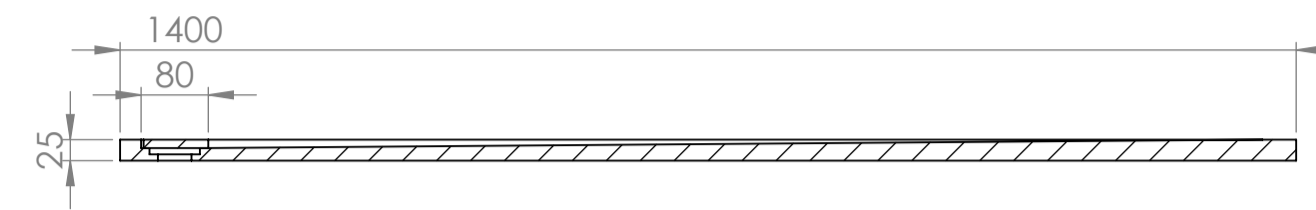

Shower Tray with Enclosure Kit - A

Shower Tray - Top View

Section View A-A

Waste Kit - Front View

Waste Kit - Top View

**LUSO**

Product Name	Opulence Kit A
Size, mm	1400 x 900 x 25
Contains	Shower Tray Shower Waste 8mm Reeded Glass Panel Glass-Wall Fixing Kit Glass Bracing Bar

All dimensions provided in mm.