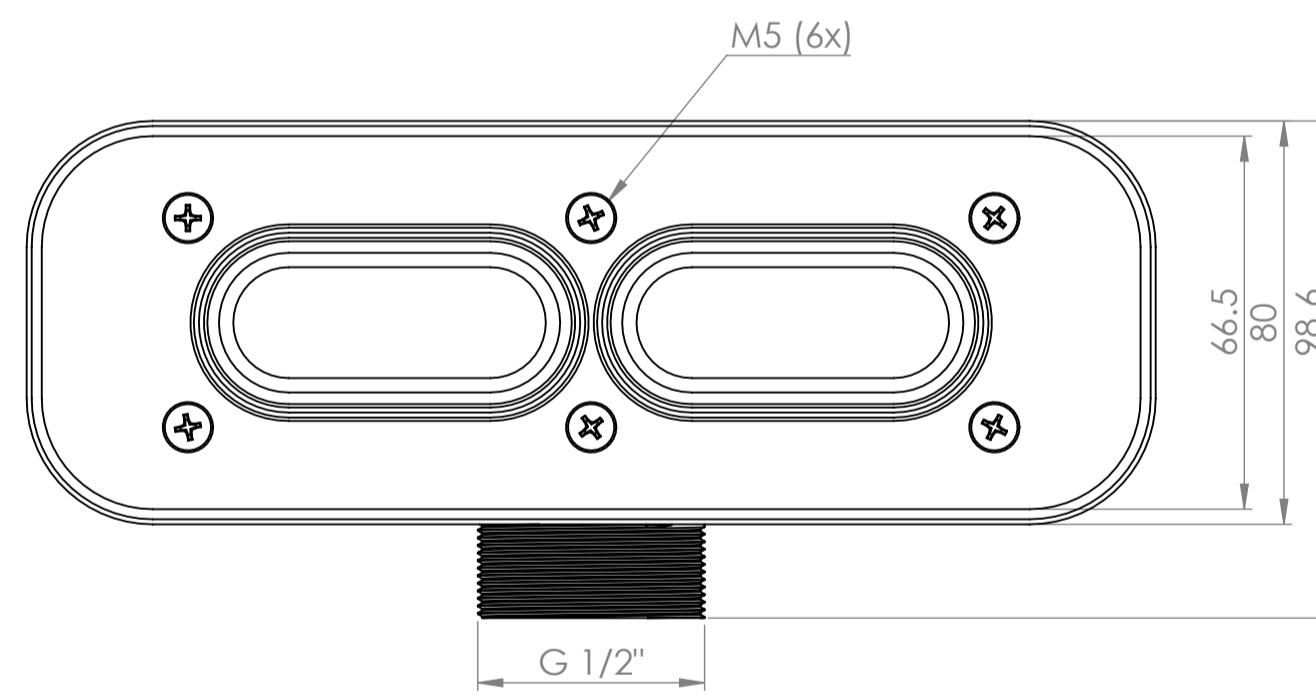

Shower Tray with Enclosure Kit - A

Shower Tray - Top View

Section View A-A

Waste Kit - Front View

Waste Kit - Top View

**LUSO**

Product Name	Opulence Kit A
Size, mm	1400 x 900 x 25
Contains	Shower Tray Shower Waste 8mm Reeded Glass Panel Glass-Wall Fixing Kit Glass Bracing Bar

All dimensions provided in mm.