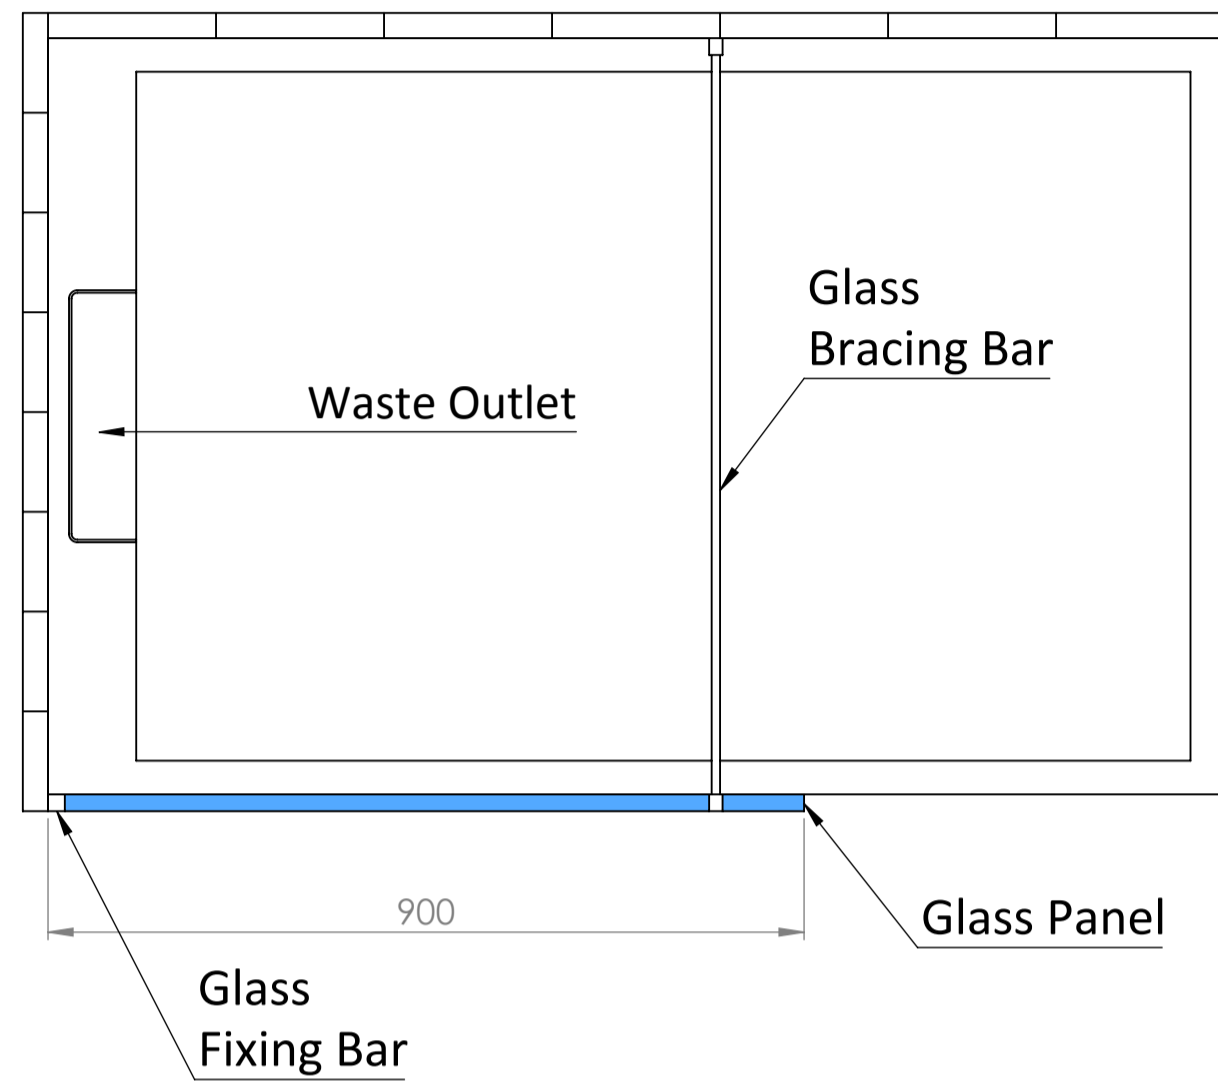

Shower Tray with Enclosure Kit - A

Shower Tray - Top View

Section View A-A

Waste Kit - Front View

Waste Kit - Top View

**LUSO**

Product Name	Opulence Kit A
Size, mm	1400 x 900 x 25
Contains	Shower Tray Shower Waste 8mm Reeded Glass Panel Glass-Wall Fixing Kit Glass Bracing Bar

All dimensions provided in mm.