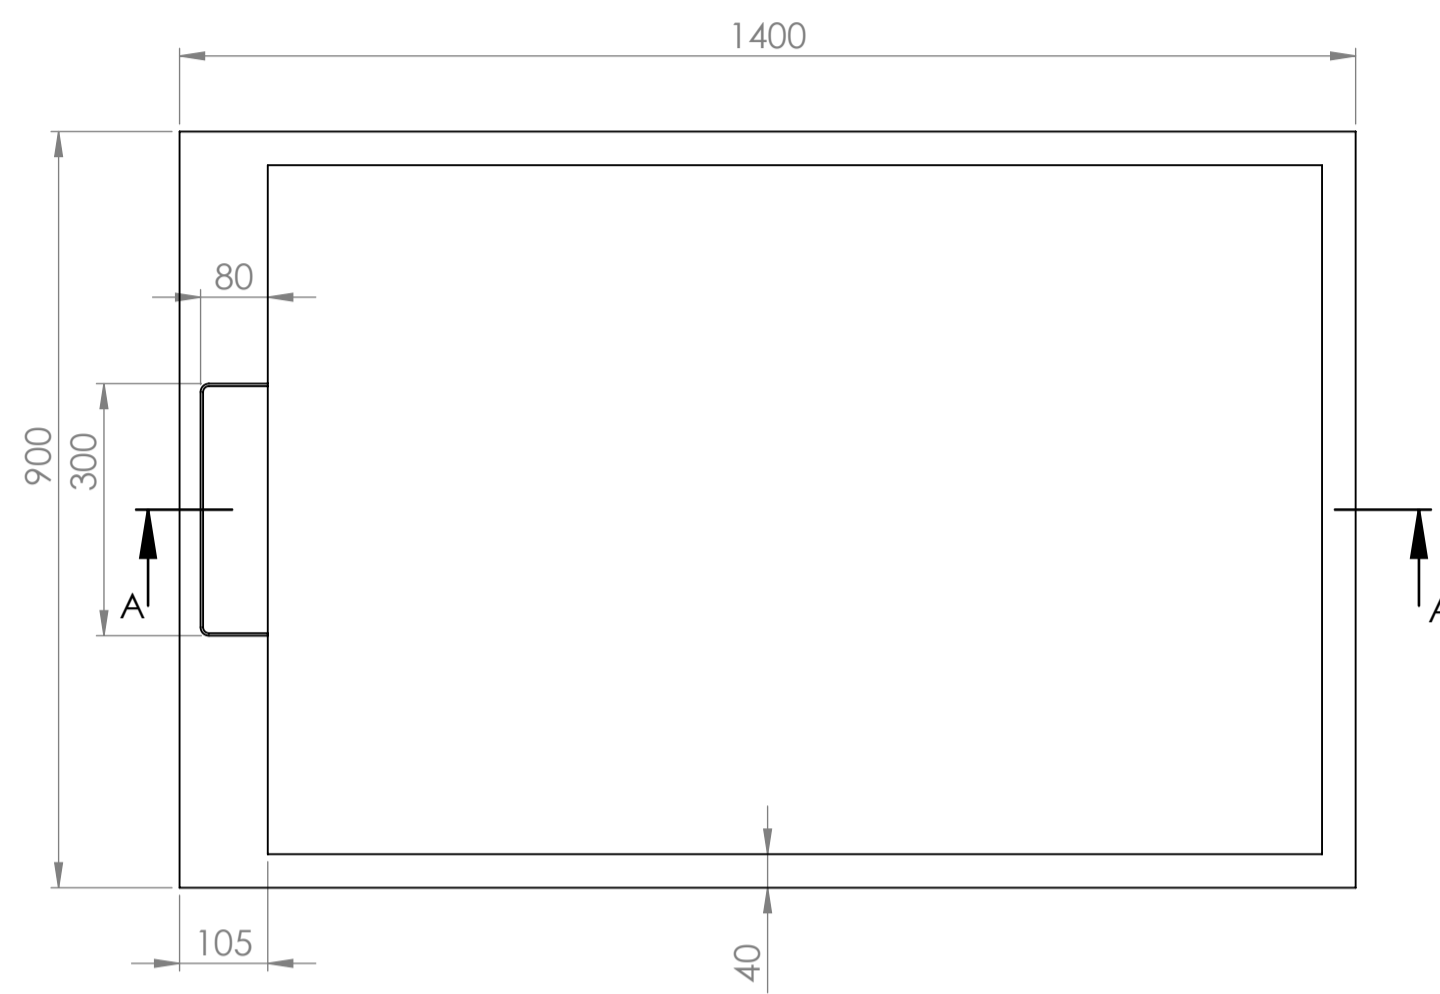

Shower Tray with Enclosure Kit - A

Shower Tray - Top View

Section View A-A

Waste Kit - Front View

Waste Kit - Top View

**LUSO**

Product Name	Opulence Kit A
Size, mm	1400 x 900 x 25
Contains	Shower Tray Shower Waste 8mm Reeded Glass Panel Glass-Wall Fixing Kit Glass Bracing Bar

All dimensions provided in mm.