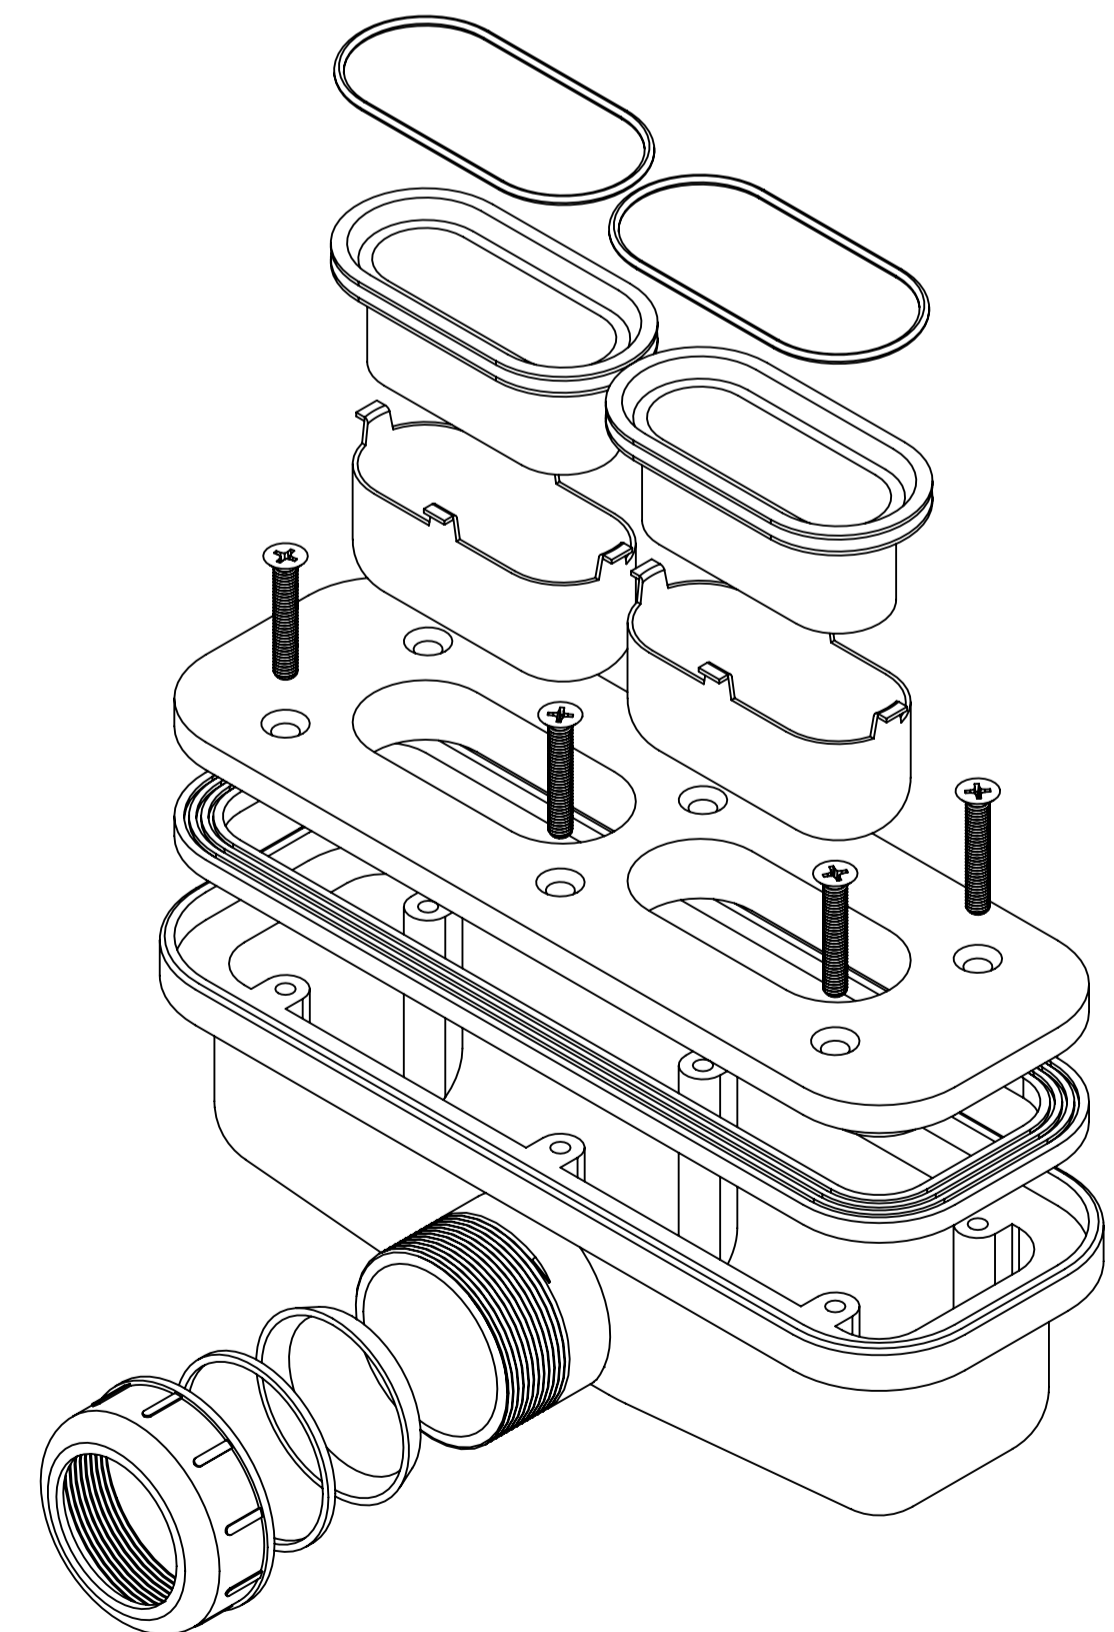

Shower Tray with Enclosure Kit - A

Shower Tray - Top View

Section View A-A

Waste Kit - Front View

Waste Kit - Top View

**LUSO**

Product Name	Opulence Kit A
Size, mm	1400 x 900 x 25
Contains	Shower Tray Shower Waste 8mm Reeded Glass Panel Glass-Wall Fixing Kit Glass Bracing Bar

All dimensions provided in mm.