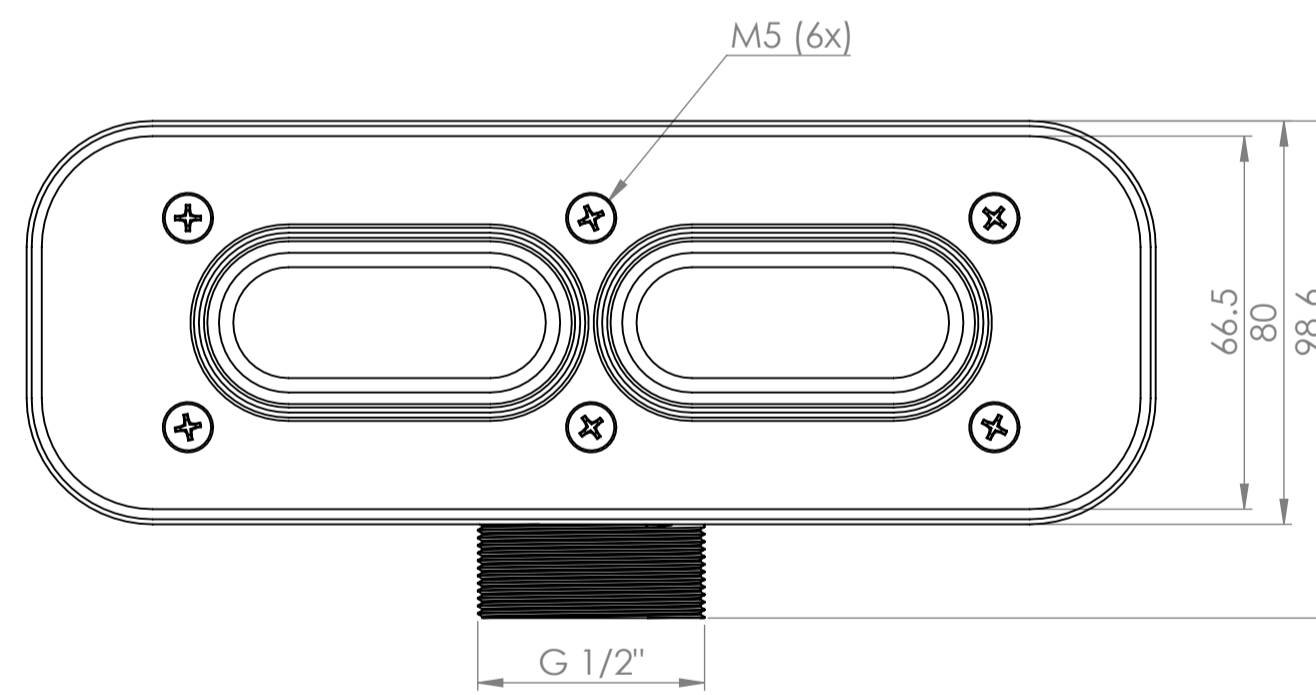

Shower Tray with Enclosure Kit - A

Shower Tray - Top View

Section View A-A

Waste Kit - Front View

Waste Kit - Top View

LUSO

Product Name	Opulence Kit A
Size, mm	1400 x 800 x 25
Contains	Shower Tray Shower Waste 8mm Reeded Glass Panel Glass-Wall Fixing Kit Glass Bracing Bar

All dimensions provided in mm.