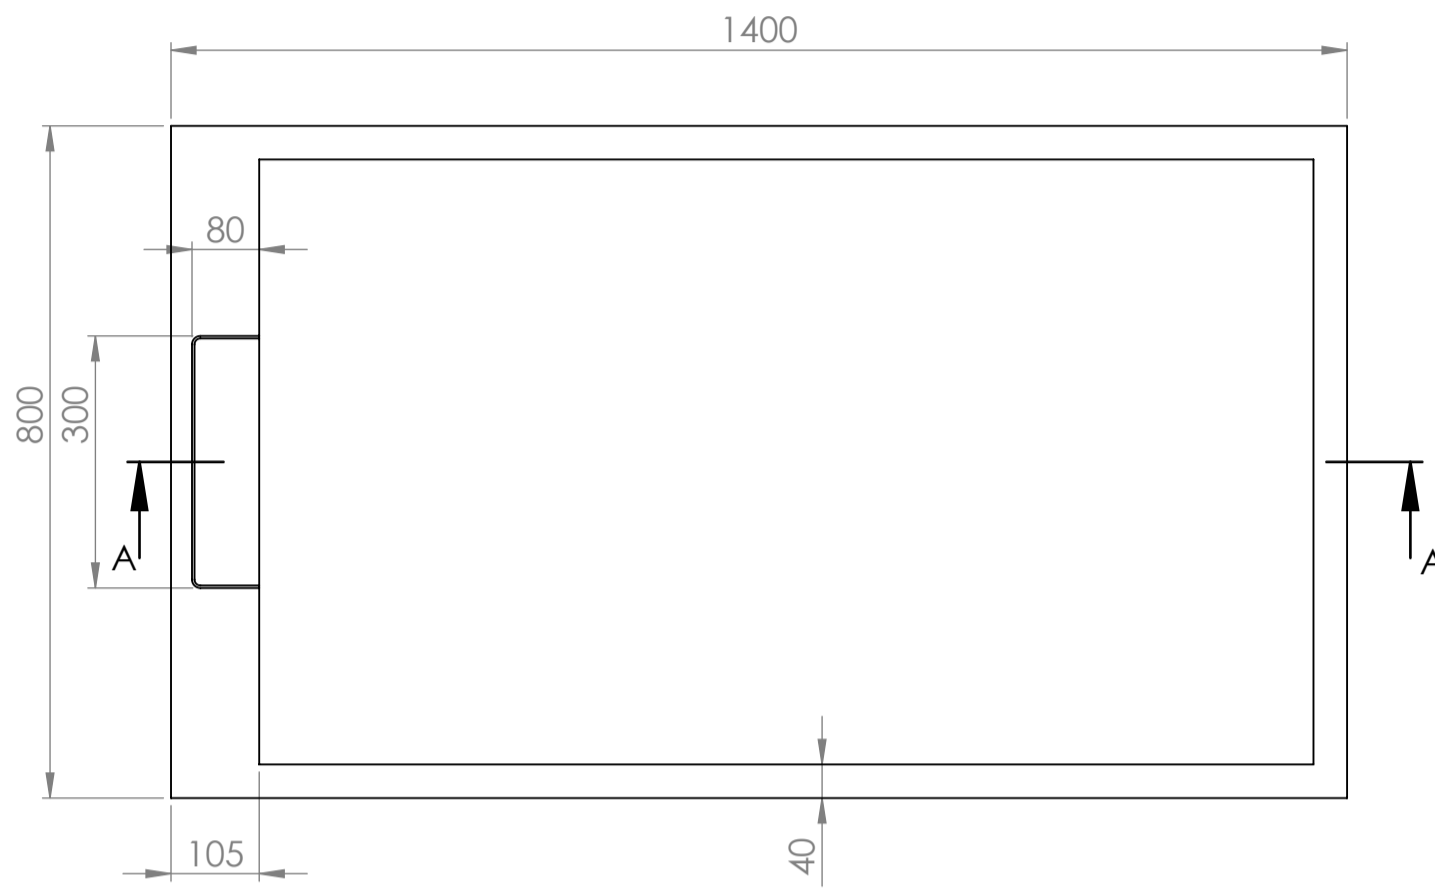

Shower Tray with Enclosure Kit - A

Shower Tray - Top View

Section View A-A

Waste Kit - Front View

Waste Kit - Top View

LUSO

Product Name	Opulence Kit A
Size, mm	1400 x 800 x 25
Contains	Shower Tray Shower Waste 8mm Reeded Glass Panel Glass-Wall Fixing Kit Glass Bracing Bar

All dimensions provided in mm.