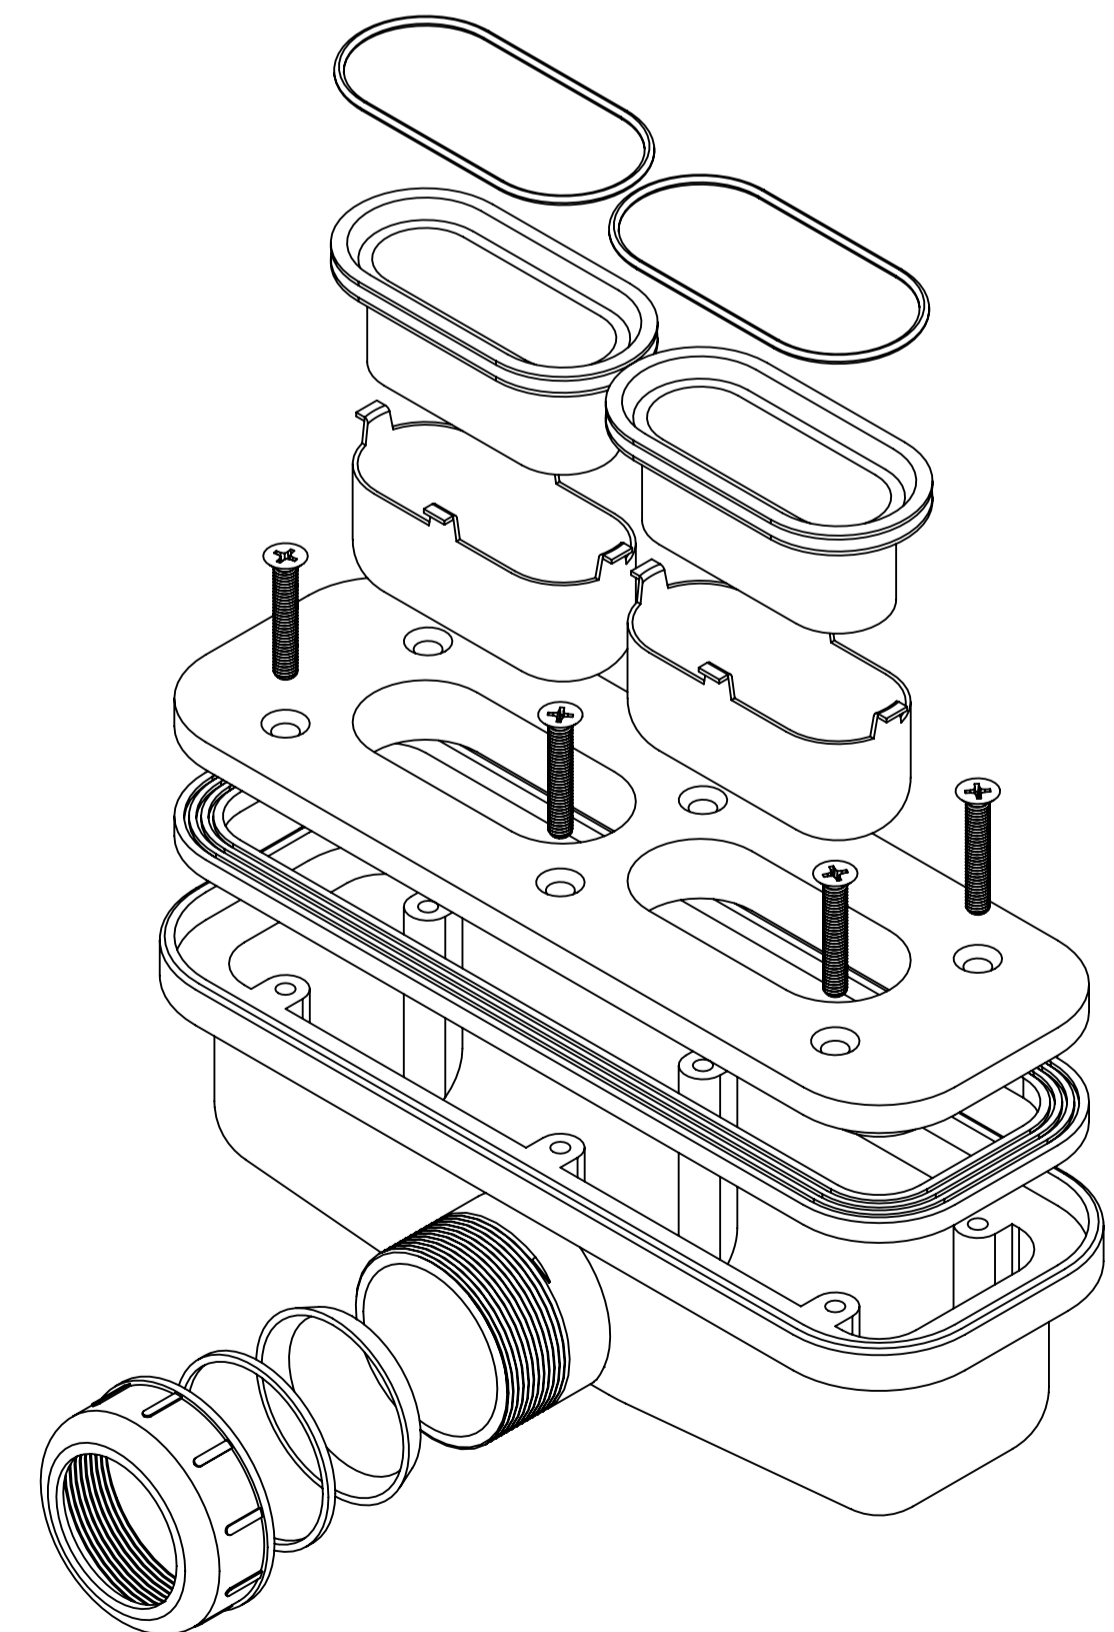

Shower Tray with Enclosure Kit - A

Shower Tray - Top View

Section View A-A

Waste Kit - Front View

Waste Kit - Top View

LUSO

Product Name	Opulence Kit A
Size, mm	1400 x 800 x 25
Contains	Shower Tray Shower Waste 8mm Reeded Glass Panel Glass-Wall Fixing Kit Glass Bracing Bar

All dimensions provided in mm.