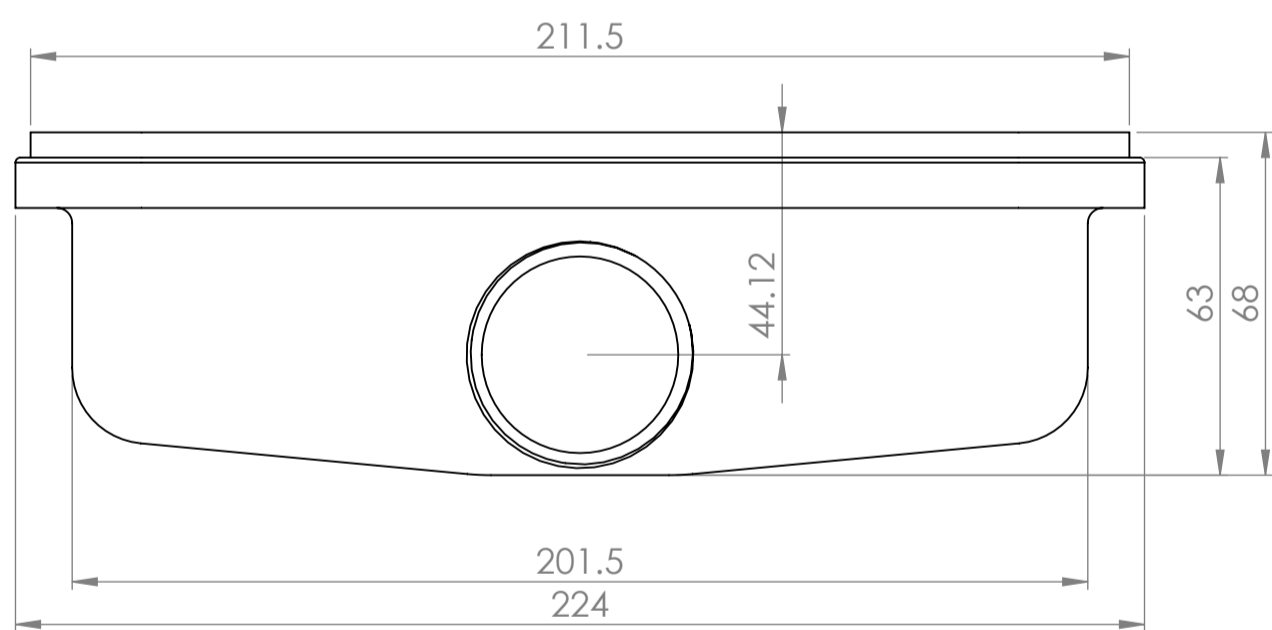

Shower Tray with Enclosure Kit - A

Shower Tray - Top View

Section View A-A

Waste Kit - Front View

Waste Kit - Top View

LUSO

Product Name	Opulence Kit A
Size, mm	1400 x 800 x 25
Contains	Shower Tray Shower Waste 8mm Reeded Glass Panel Glass-Wall Fixing Kit Glass Bracing Bar

All dimensions provided in mm.