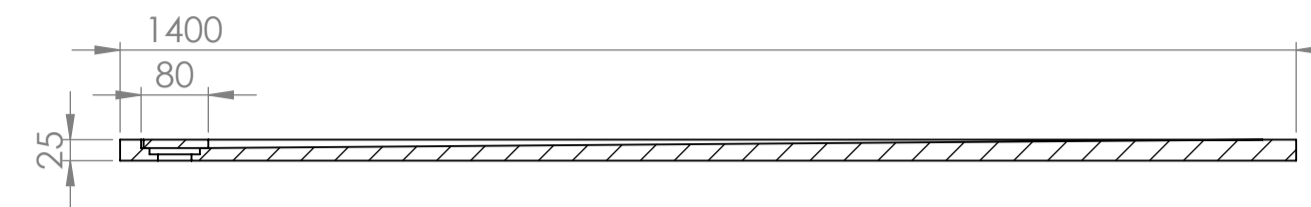

Shower Tray with Enclosure Kit - A

Shower Tray - Top View

Section View A-A

Waste Kit - Front View

Waste Kit - Top View

LUSO

Product Name	Opulence Kit A
Size, mm	1400 x 800 x 25
Contains	Shower Tray Shower Waste 8mm Reeded Glass Panel Glass-Wall Fixing Kit Glass Bracing Bar

All dimensions provided in mm.