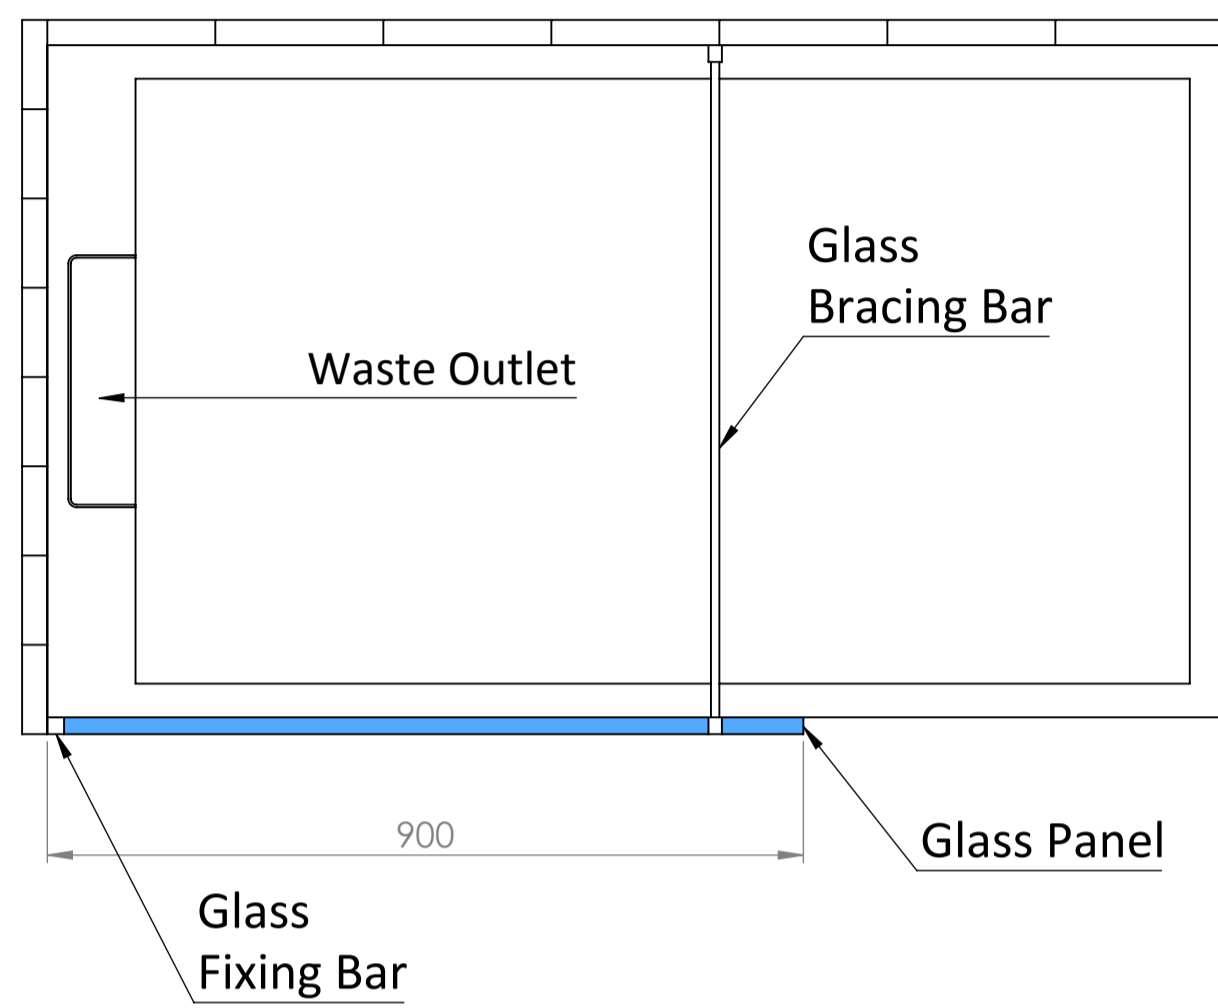

Shower Tray with Enclosure Kit - A

Shower Tray - Top View

Section View A-A

Waste Kit - Front View

Waste Kit - Top View

LUSO

Product Name	Opulence Kit A
Size, mm	1400 x 800 x 25
Contains	Shower Tray Shower Waste 8mm Reeded Glass Panel Glass-Wall Fixing Kit Glass Bracing Bar

All dimensions provided in mm.