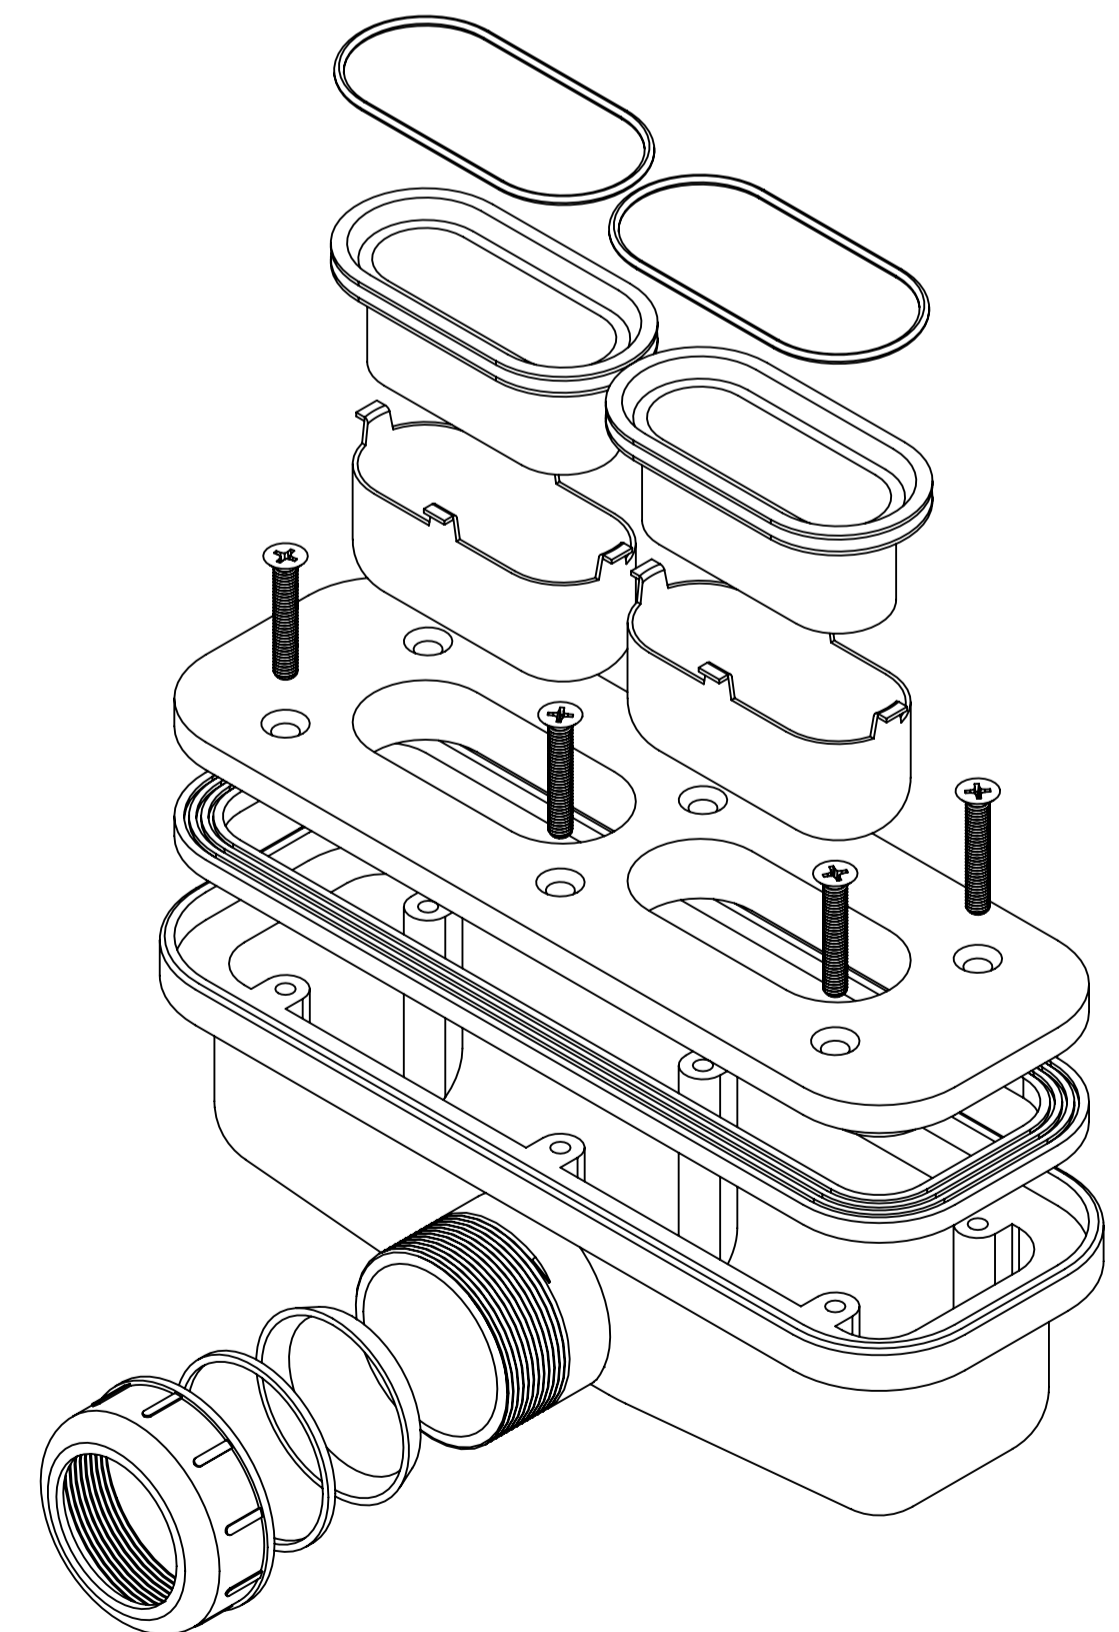

Shower Tray with Enclosure Kit - A

Shower Tray - Top View

Section View A-A

Waste Kit - Front View

Waste Kit - Top View

LUSO

Product Name	Opulence Kit A
Size, mm	1200 x 900 x 25
Contains	Shower Tray Shower Waste 8mm Reeded Glass Panel Glass-Wall Fixing Kit Glass Bracing Bar

All dimensions provided in mm.