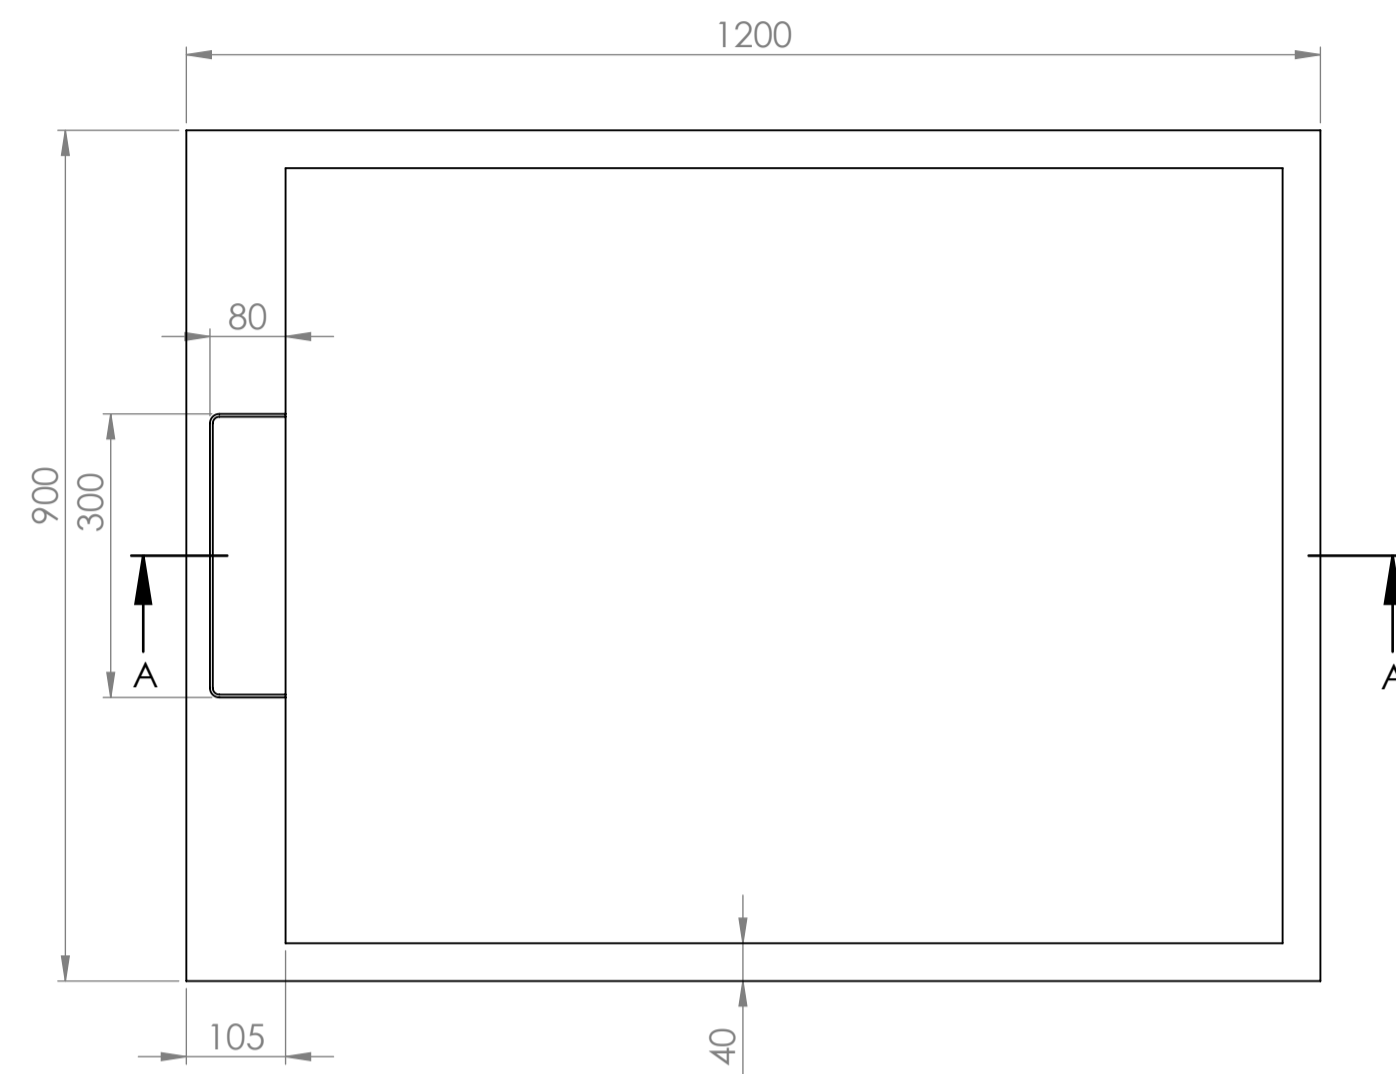

Shower Tray with Enclosure Kit - A

Shower Tray - Top View

Section View A-A

Waste Kit - Front View

Waste Kit - Top View

LUSO

Product Name	Opulence Kit A
Size, mm	1200 x 900 x 25
Contains	Shower Tray Shower Waste 8mm Reeded Glass Panel Glass-Wall Fixing Kit Glass Bracing Bar

All dimensions provided in mm.