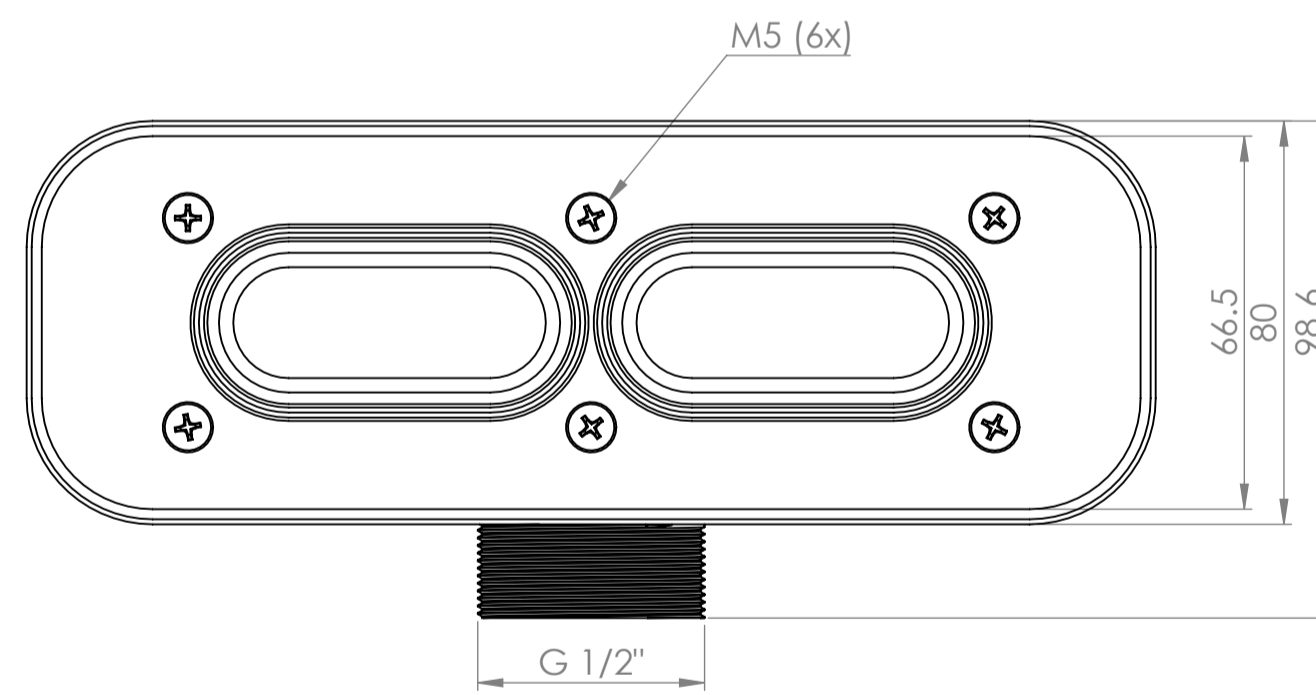

Shower Tray with Enclosure Kit - A

Shower Tray - Top View

Section View A-A

Waste Kit - Front View

Waste Kit - Top View

LUSO

Product Name	Opulence Kit A
Size, mm	1200 x 900 x 25
Contains	Shower Tray Shower Waste 8mm Reeded Glass Panel Glass-Wall Fixing Kit Glass Bracing Bar

All dimensions provided in mm.