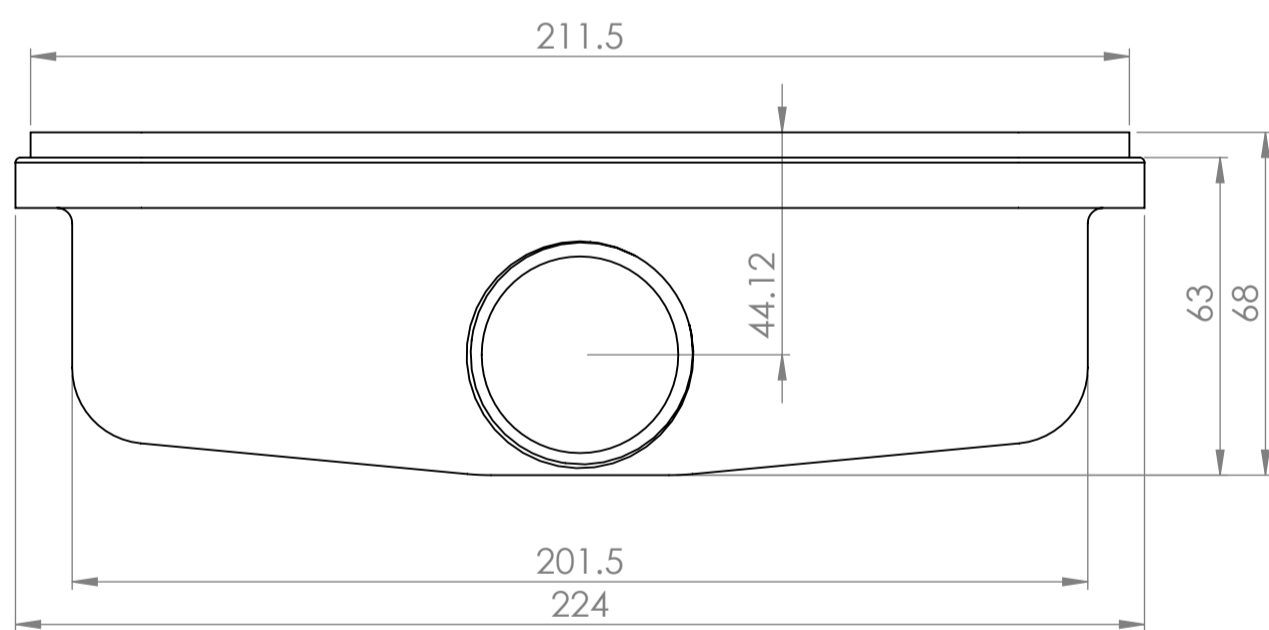

Shower Tray with Enclosure Kit - A

Shower Tray - Top View

Section View A-A

Waste Kit - Front View

Waste Kit - Top View

LUSO

Product Name	Opulence Kit A
Size, mm	1200 x 900 x 25
Contains	Shower Tray Shower Waste 8mm Reeded Glass Panel Glass-Wall Fixing Kit Glass Bracing Bar

All dimensions provided in mm.