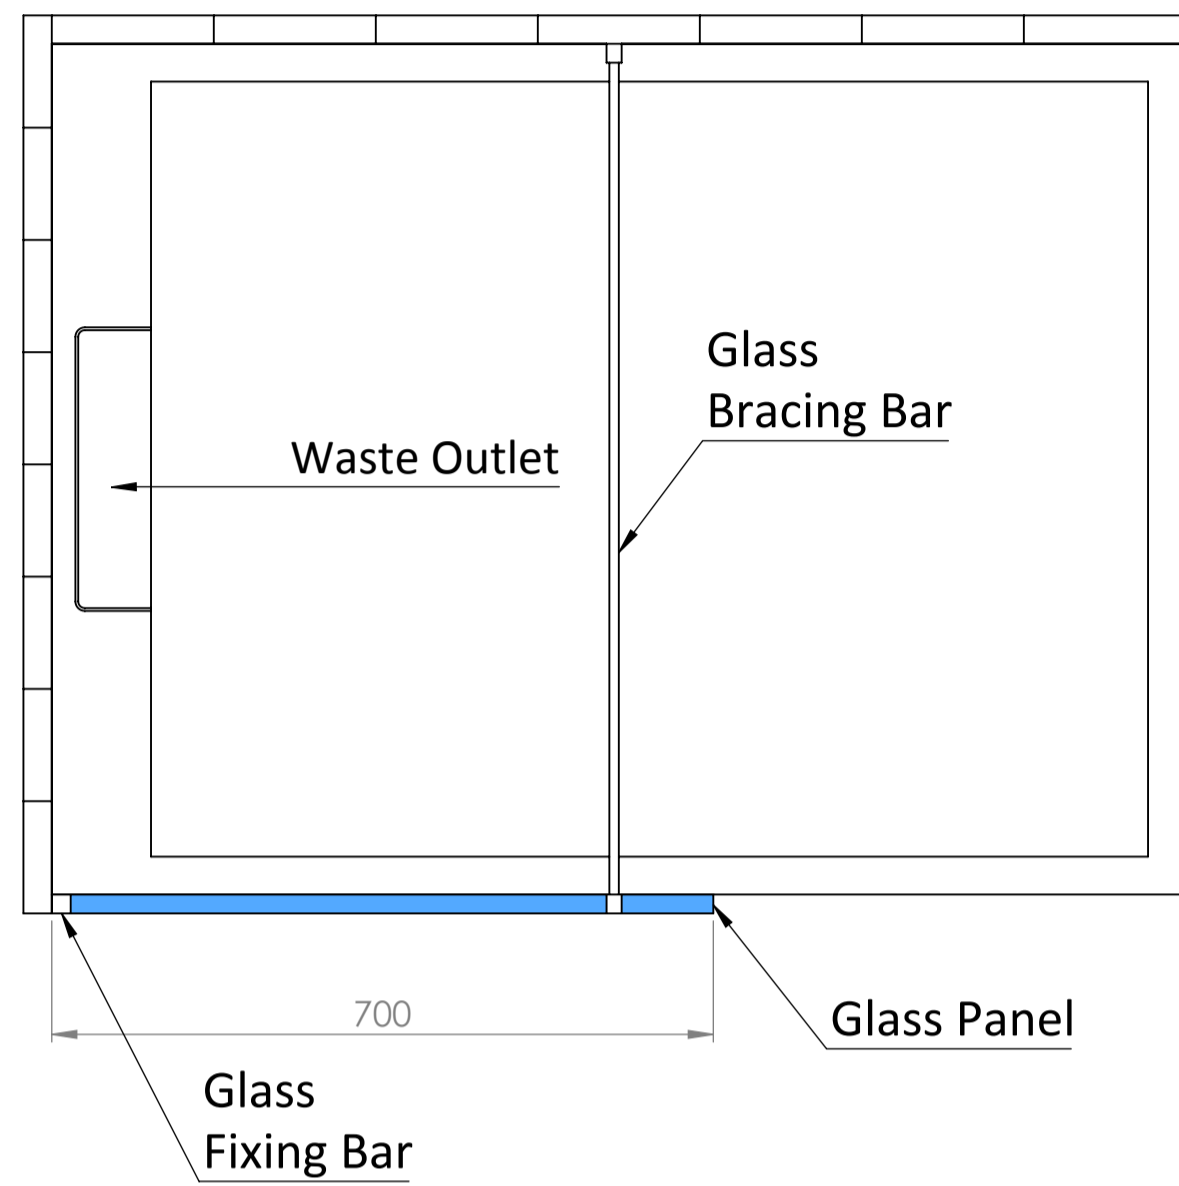

Shower Tray with Enclosure Kit - A

Shower Tray - Top View

Section View A-A

Waste Kit - Front View

Waste Kit - Top View

LUSO

Product Name	Opulence Kit A
Size, mm	1200 x 900 x 25
Contains	Shower Tray Shower Waste 8mm Reeded Glass Panel Glass-Wall Fixing Kit Glass Bracing Bar

All dimensions provided in mm.