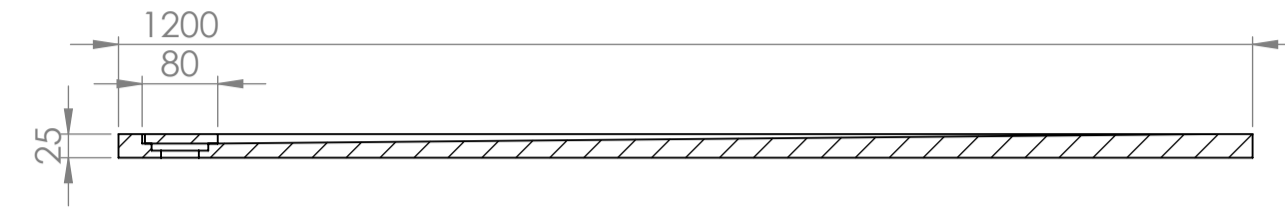

Shower Tray with Enclosure Kit - A

Shower Tray - Top View

Section View A-A

Waste Kit - Front View

Waste Kit - Top View

LUSO

Product Name	Opulence Kit A
Size, mm	1200 x 900 x 25
Contains	Shower Tray Shower Waste 8mm Reeded Glass Panel Glass-Wall Fixing Kit Glass Bracing Bar

All dimensions provided in mm.