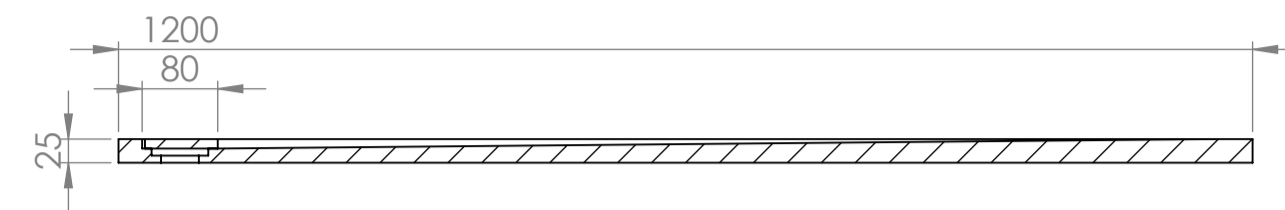

Shower Tray with Enclosure Kit - A

Shower Tray - Top View

Section View A-A

Waste Kit - Front View

Waste Kit - Top View

**LUSO**

Product Name	Opulence Kit A
Size, mm	1200 x 800 x 25
Contains	Shower Tray Shower Waste 8mm Reeded Glass Panel Glass-Wall Fixing Kit Glass Bracing Bar

All dimensions provided in mm.