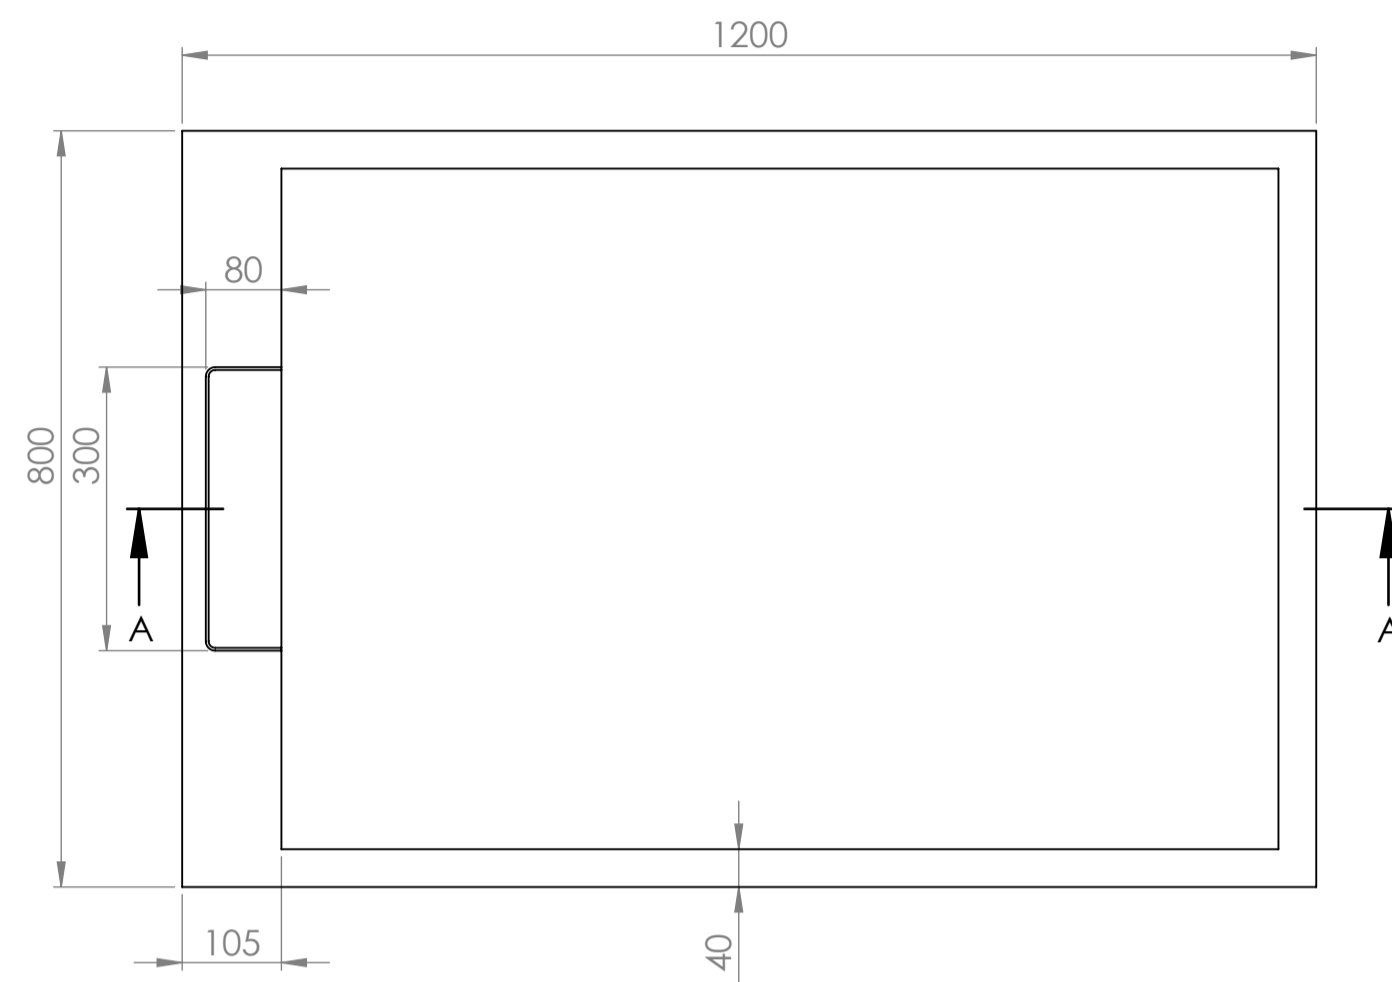

Shower Tray with Enclosure Kit - A

Shower Tray - Top View

Section View A-A

Waste Kit - Front View

Waste Kit - Top View

**LUSO**

Product Name	Opulence Kit A
Size, mm	1200 x 800 x 25
Contains	Shower Tray Shower Waste 8mm Reeded Glass Panel Glass-Wall Fixing Kit Glass Bracing Bar

All dimensions provided in mm.