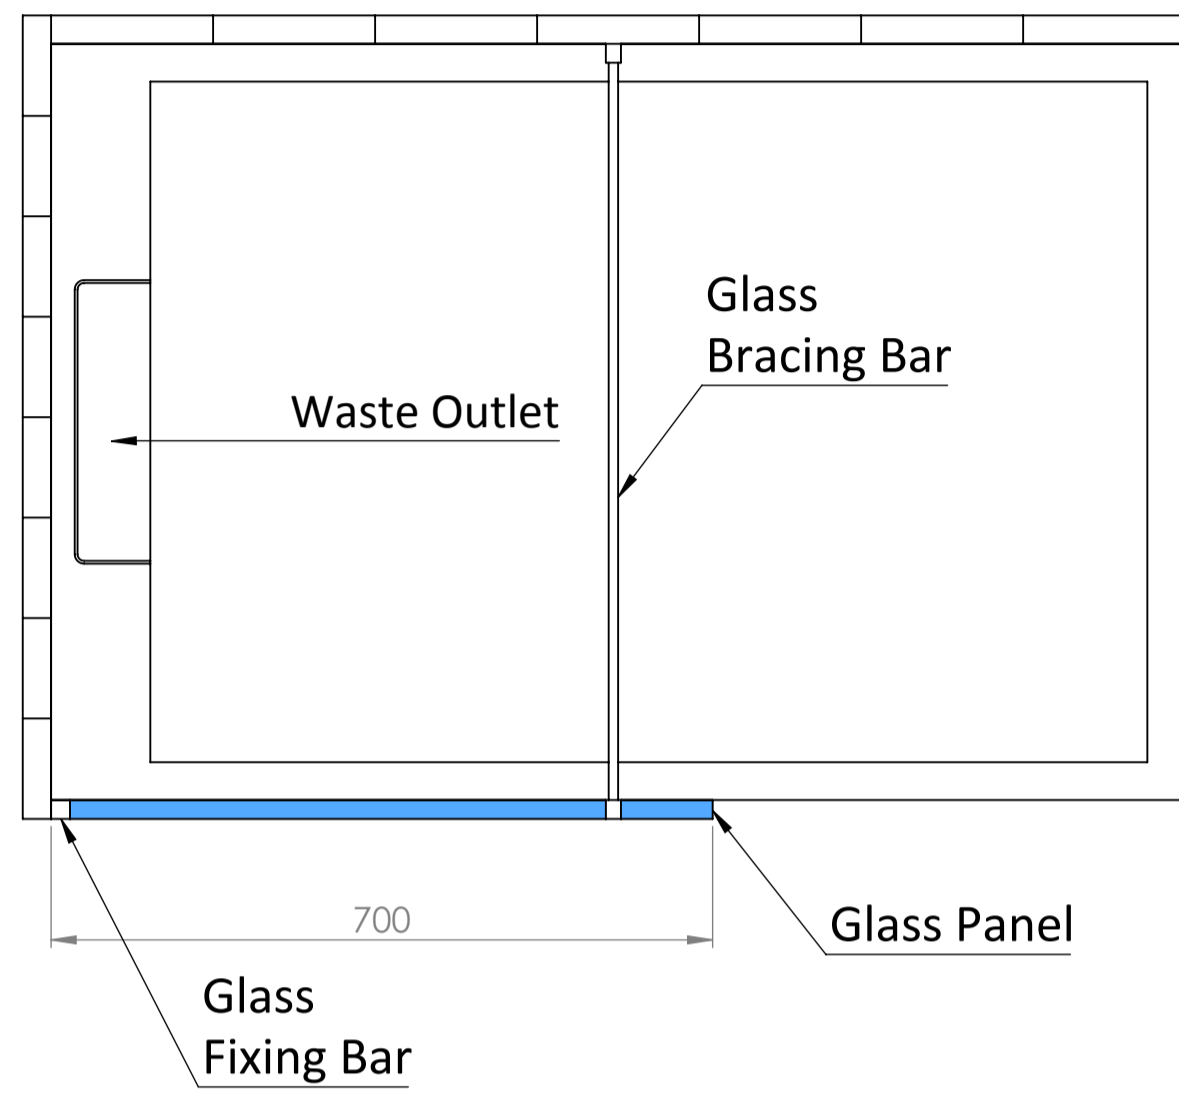

Shower Tray with Enclosure Kit - A

Shower Tray - Top View

Section View A-A

Waste Kit - Front View

Waste Kit - Top View

**LUSO**

Product Name	Opulence Kit A
Size, mm	1200 x 800 x 25
Contains	Shower Tray Shower Waste 8mm Reeded Glass Panel Glass-Wall Fixing Kit Glass Bracing Bar

All dimensions provided in mm.