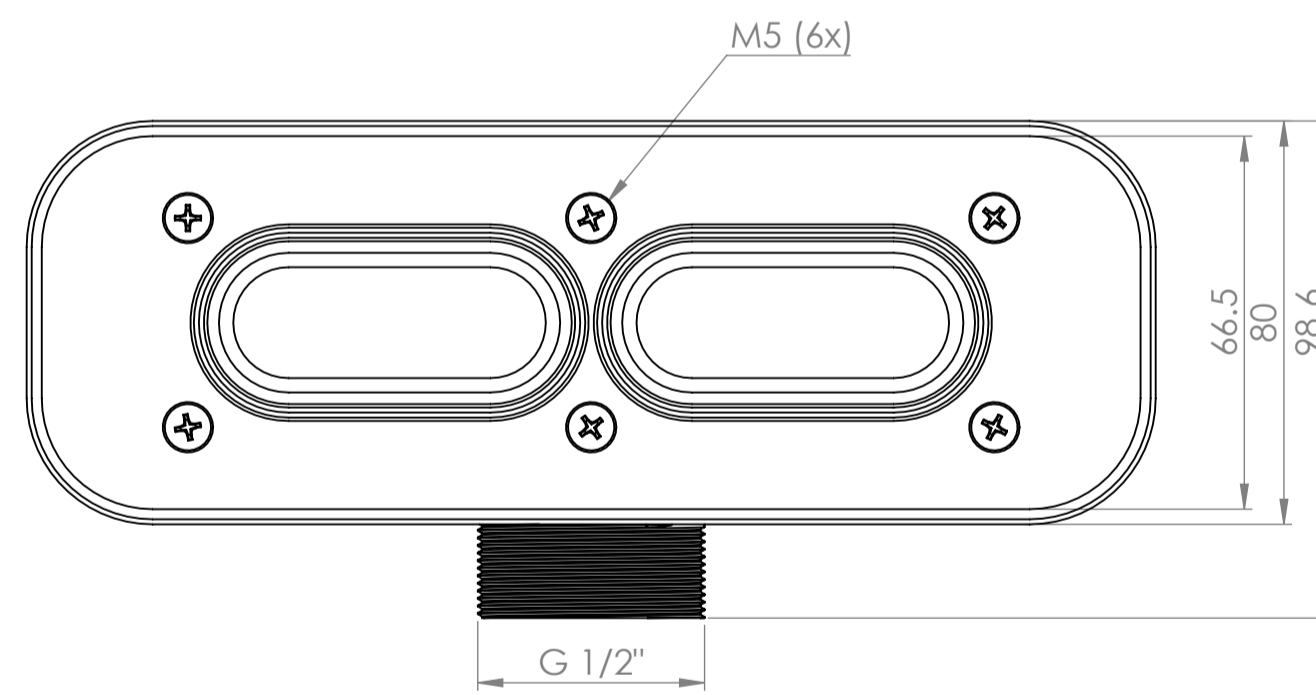

Shower Tray with Enclosure Kit - A

Shower Tray - Top View

Section View A-A

Waste Kit - Front View

Waste Kit - Top View

**LUSO**

Product Name	Opulence Kit A
Size, mm	1200 x 800 x 25
Contains	Shower Tray Shower Waste 8mm Reeded Glass Panel Glass-Wall Fixing Kit Glass Bracing Bar

All dimensions provided in mm.