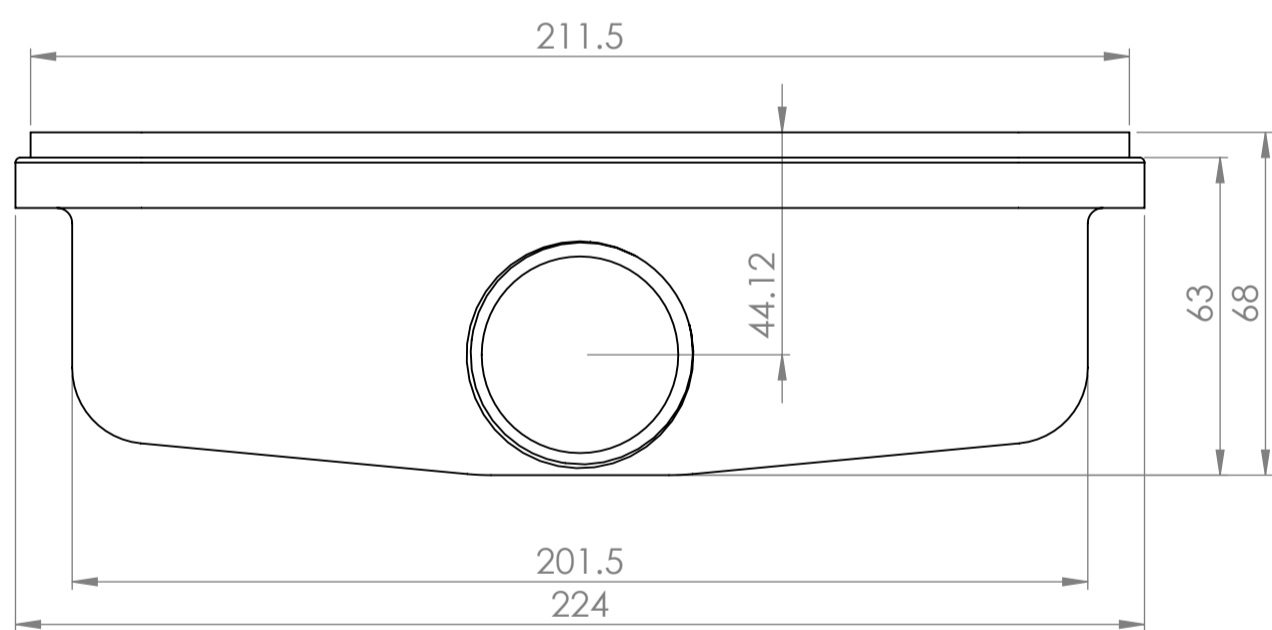

Shower Tray with Enclosure Kit - A

Shower Tray - Top View

Section View A-A

Waste Kit - Front View

Waste Kit - Top View

**LUSO**

Product Name	Opulence Kit A
Size, mm	1200 x 800 x 25
Contains	Shower Tray Shower Waste 8mm Reeded Glass Panel Glass-Wall Fixing Kit Glass Bracing Bar

All dimensions provided in mm.