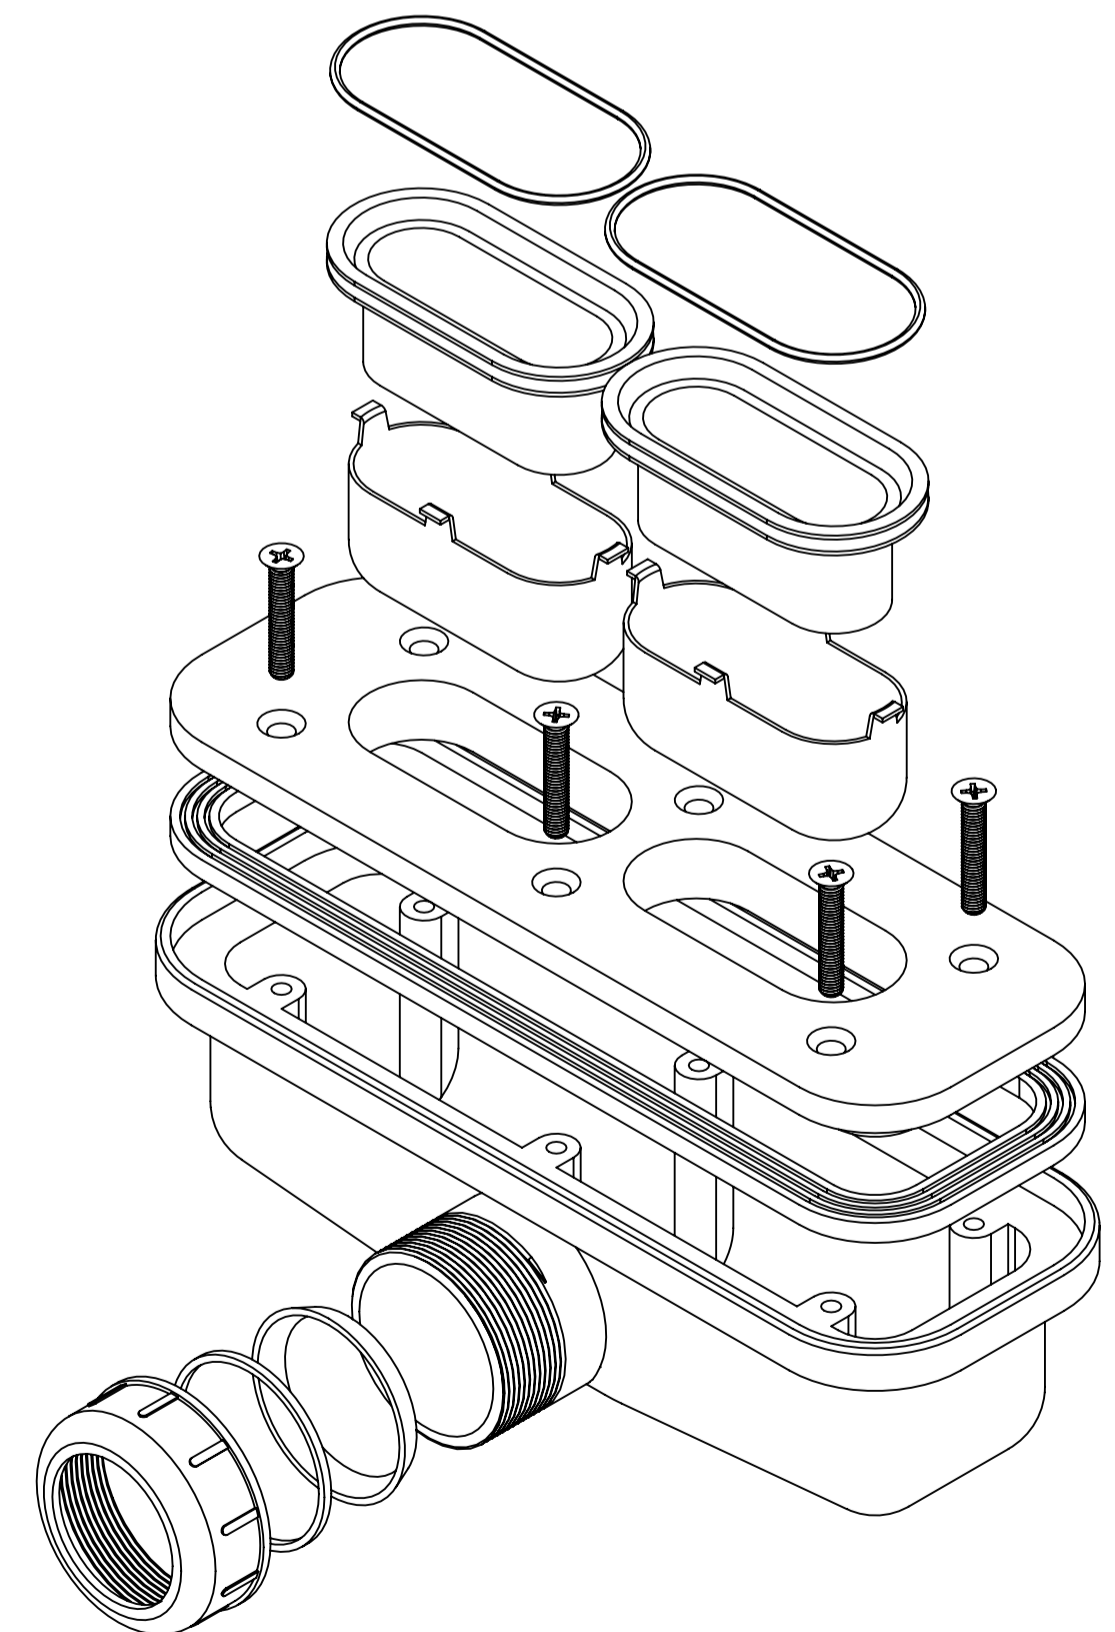

Shower Tray with Enclosure Kit - A

Shower Tray - Top View

Section View A-A

Waste Kit - Front View

Waste Kit - Top View

**LUSO**

Product Name	Opulence Kit A
Size, mm	1200 x 800 x 25
Contains	Shower Tray Shower Waste 8mm Reeded Glass Panel Glass-Wall Fixing Kit Glass Bracing Bar

All dimensions provided in mm.