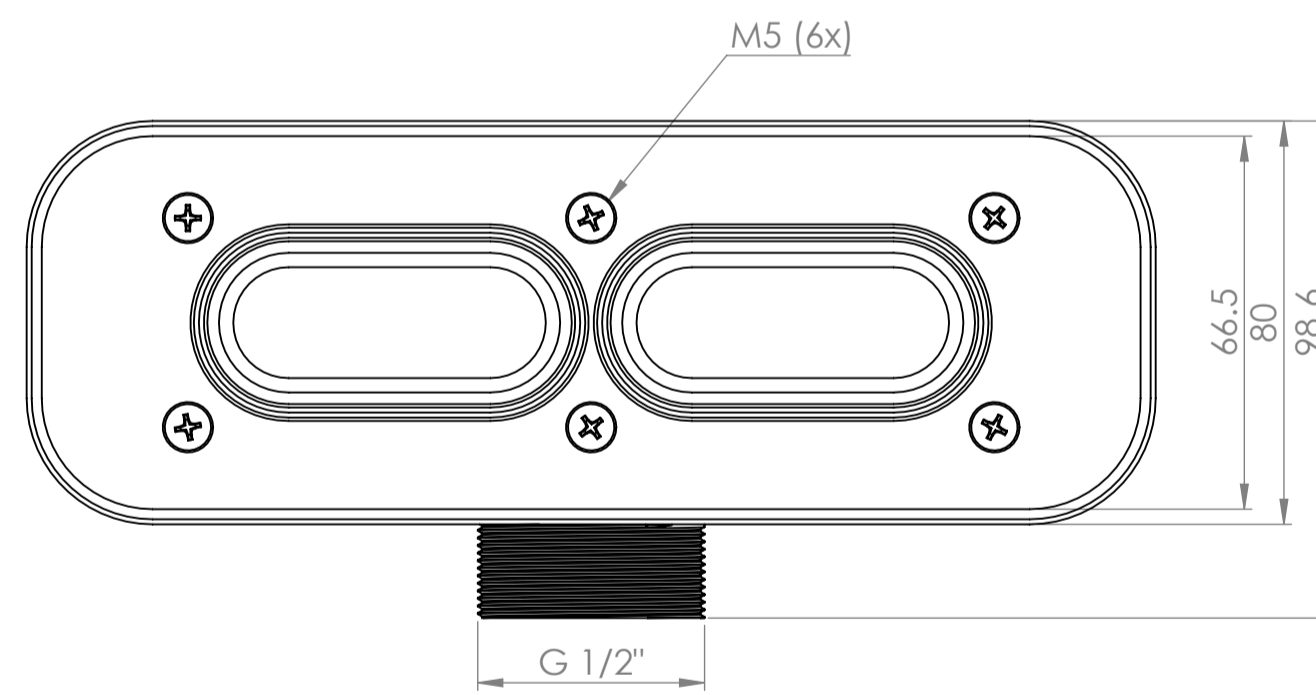

Shower Tray with Enclosure Kit - A

Shower Tray - Top View

Section View A-A

Waste Kit - Front View

Waste Kit - Top View

**LUSO**

Product Name	Opulence Kit A
Size, mm	1000 x 800 x 25
Contains	Shower Tray Shower Waste 8mm Reeded Glass Panel Glass-Wall Fixing Kit Glass Bracing Bar

All dimensions provided in mm.