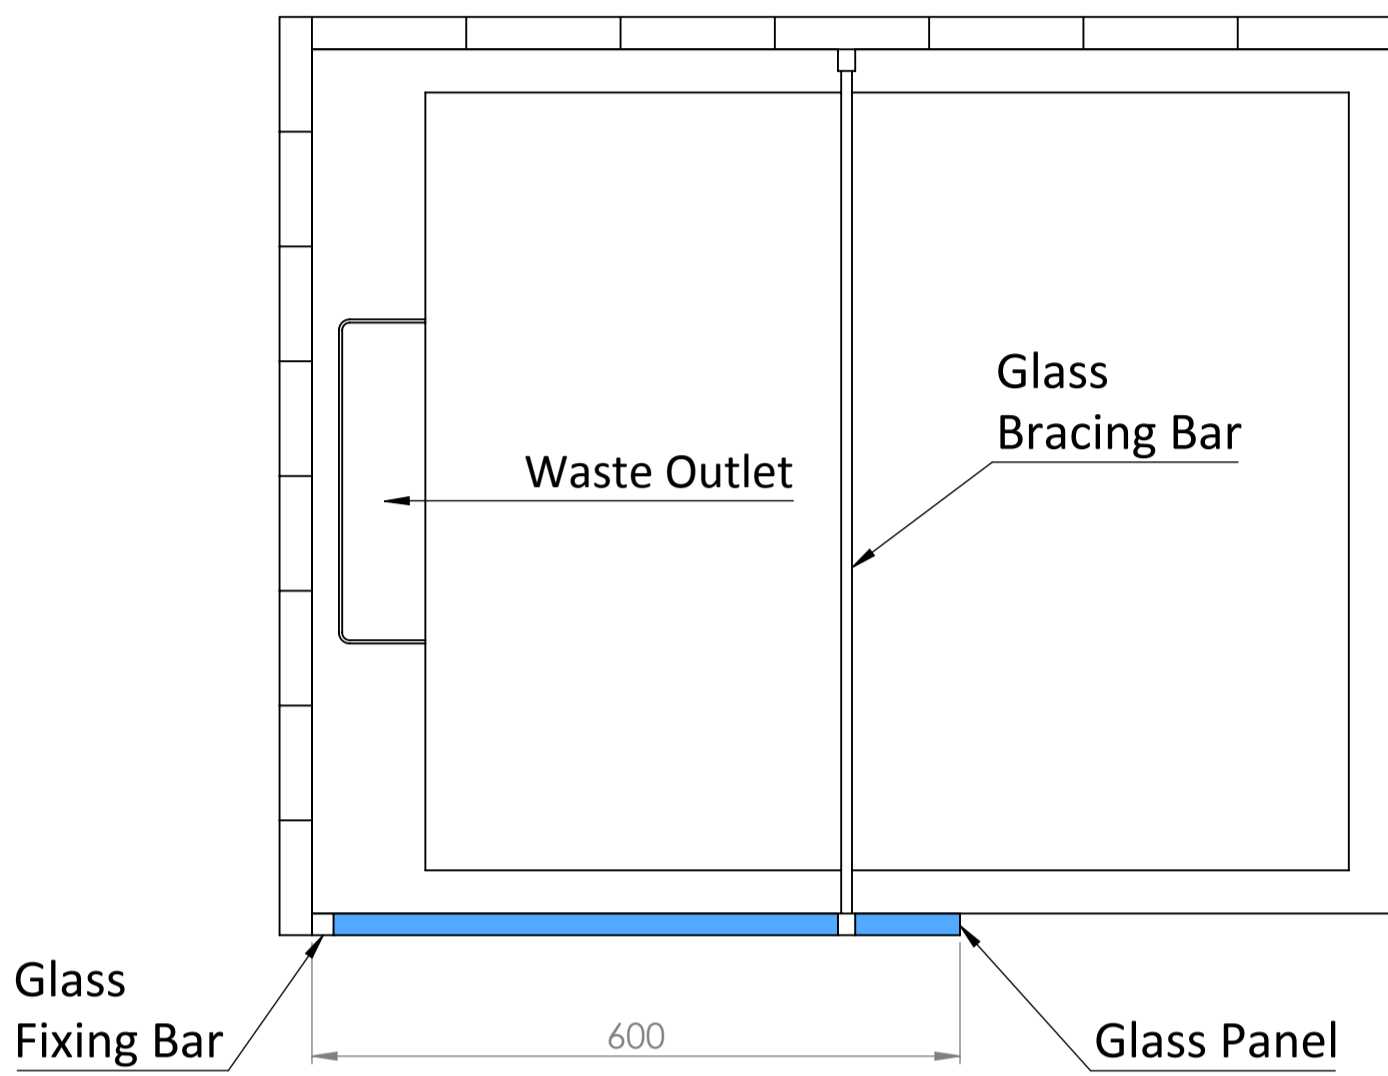

Shower Tray with Enclosure Kit - A

Shower Tray - Top View

Section View A-A

Waste Kit - Front View

Waste Kit - Top View

**LUSO**

Product Name	Opulence Kit A
Size, mm	1000 x 800 x 25
Contains	Shower Tray Shower Waste 8mm Reeded Glass Panel Glass-Wall Fixing Kit Glass Bracing Bar

All dimensions provided in mm.