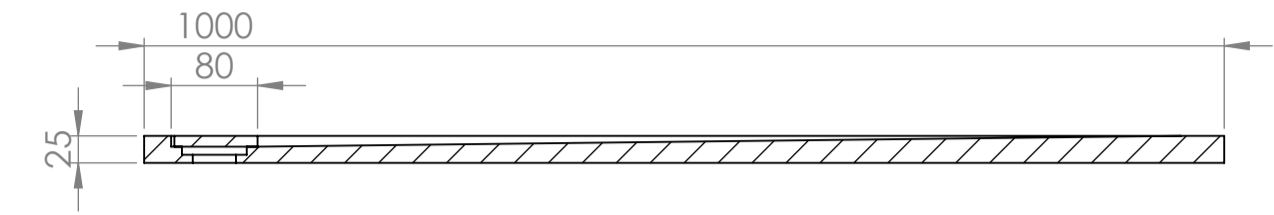

Shower Tray with Enclosure Kit - A

Shower Tray - Top View

Section View A-A

Waste Kit - Front View

Waste Kit - Top View

**LUSO**

Product Name	Opulence Kit A
Size, mm	1000 x 800 x 25
Contains	Shower Tray Shower Waste 8mm Reeded Glass Panel Glass-Wall Fixing Kit Glass Bracing Bar

All dimensions provided in mm.