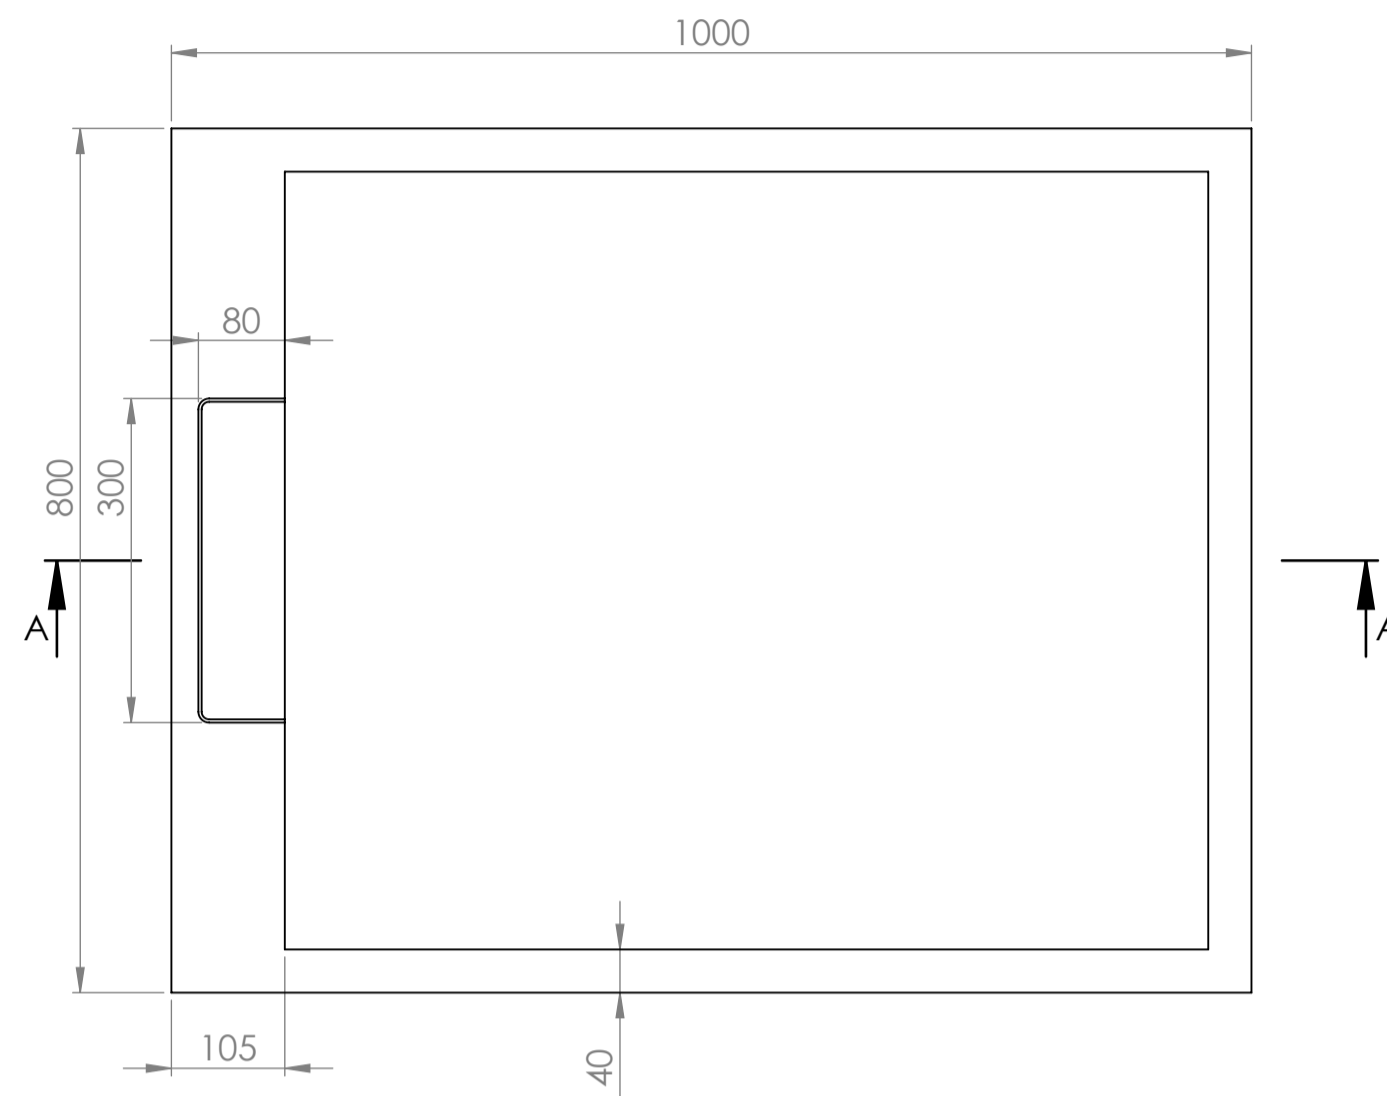

Shower Tray with Enclosure Kit - A

Shower Tray - Top View

Section View A-A

Waste Kit - Front View

Waste Kit - Top View

**LUSO**

Product Name	Opulence Kit A
Size, mm	1000 x 800 x 25
Contains	Shower Tray Shower Waste 8mm Reeded Glass Panel Glass-Wall Fixing Kit Glass Bracing Bar

All dimensions provided in mm.