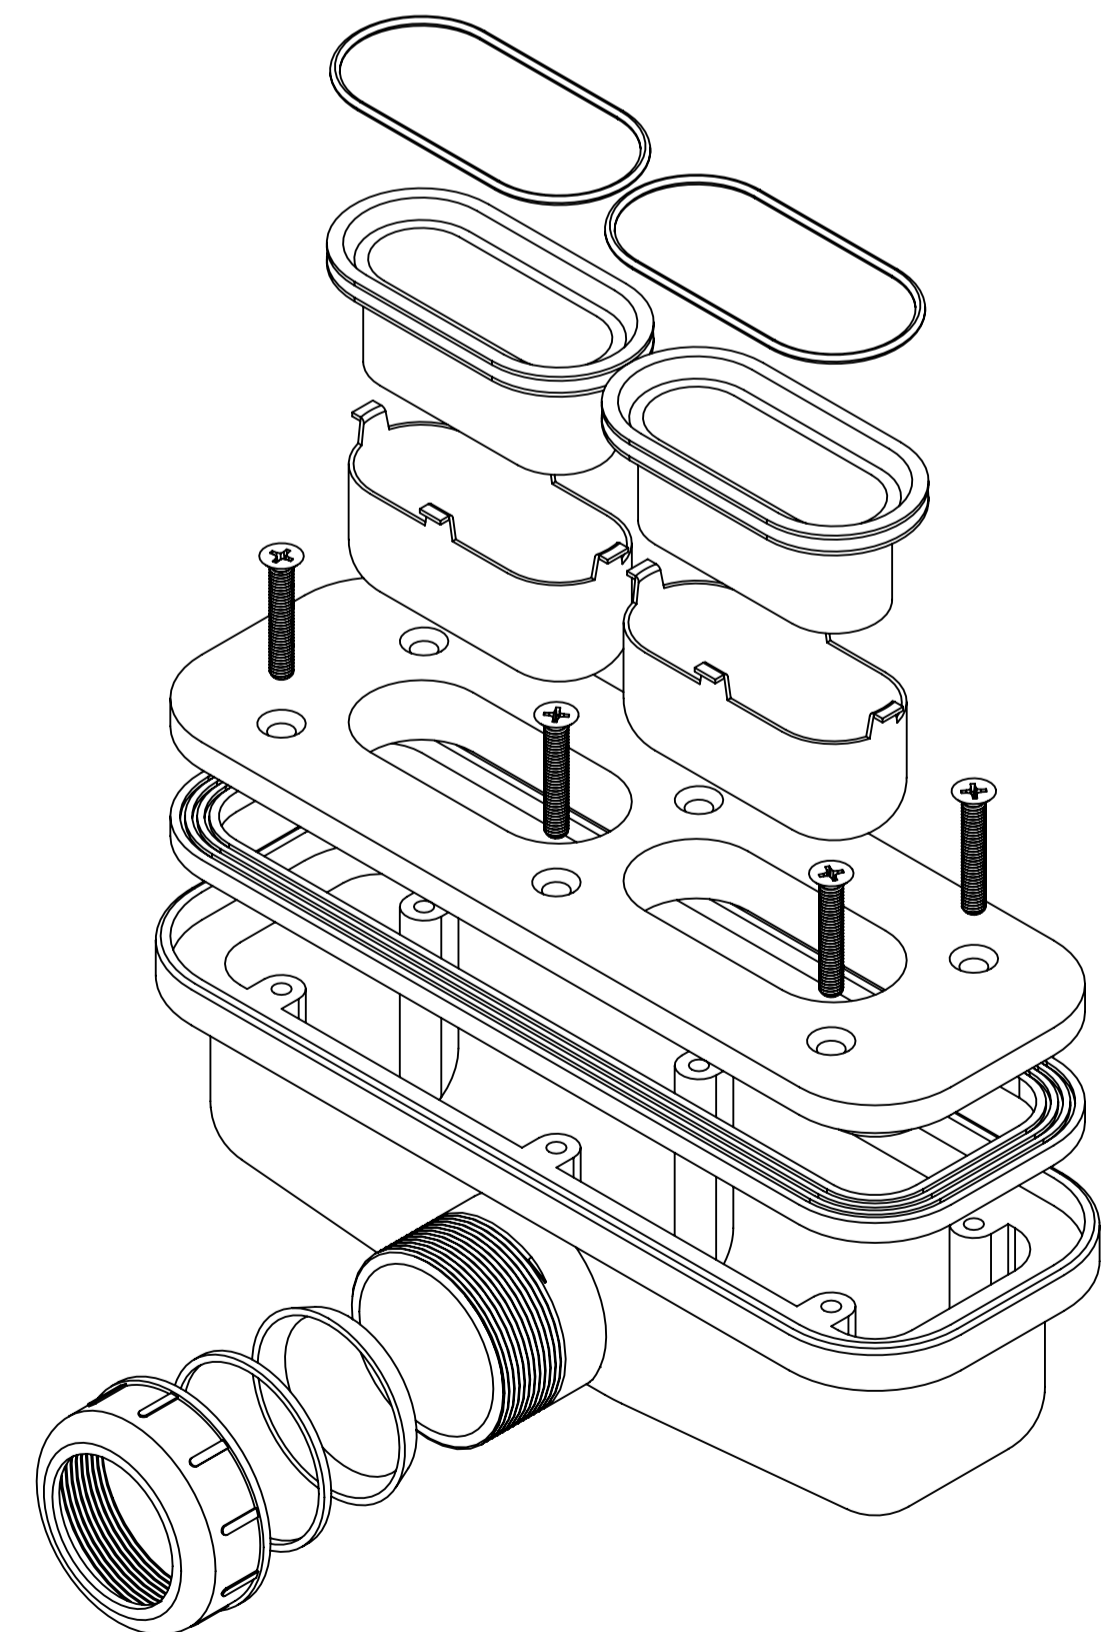

Shower Tray with Enclosure Kit - A

Shower Tray - Top View

Section View A-A

Waste Kit - Front View

Waste Kit - Top View

**LUSO**

Product Name	Opulence Kit A
Size, mm	1000 x 800 x 25
Contains	Shower Tray Shower Waste 8mm Reeded Glass Panel Glass-Wall Fixing Kit Glass Bracing Bar

All dimensions provided in mm.