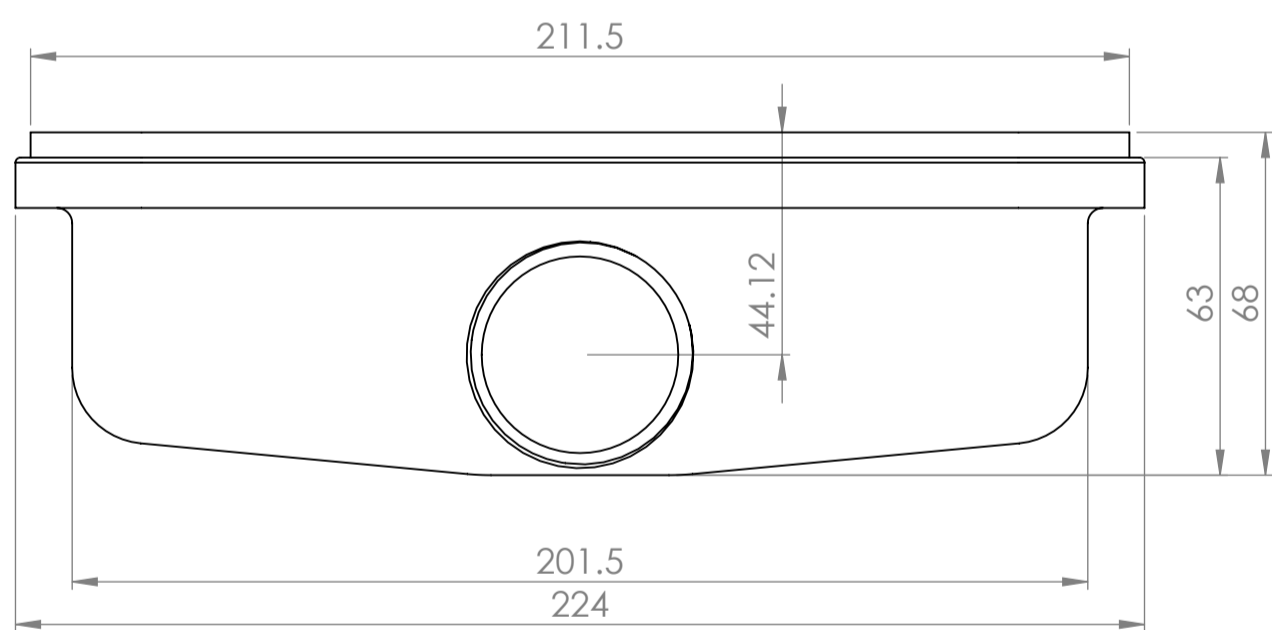

Shower Tray with Enclosure Kit - A

Shower Tray - Top View

Section View A-A

Waste Kit - Front View

Waste Kit - Top View

**LUSO**

Product Name	Opulence Kit A
Size, mm	1000 x 800 x 25
Contains	Shower Tray Shower Waste 8mm Reeded Glass Panel Glass-Wall Fixing Kit Glass Bracing Bar

All dimensions provided in mm.