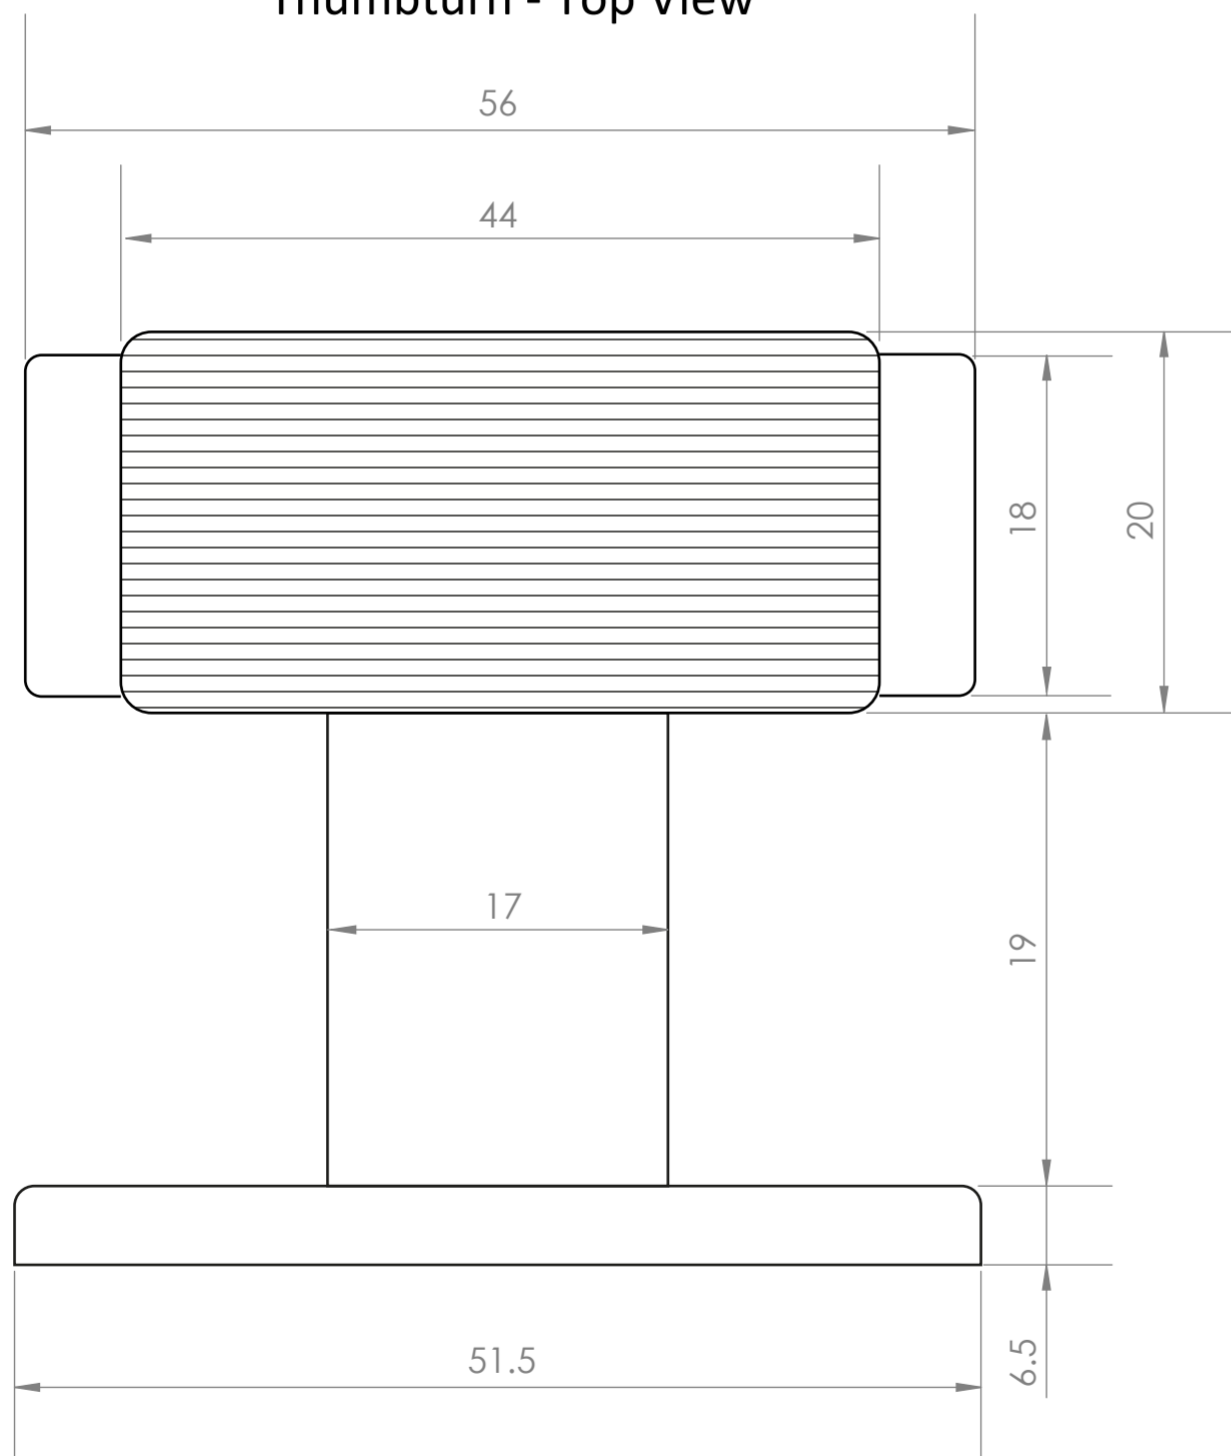

Front View

Side View

Thumbturn - Top View

Tubular Latch

LUSSO

Product Name

Fluted Latch Set

Product Type

Internal Door Latch

All dimensions provided in millimeters.