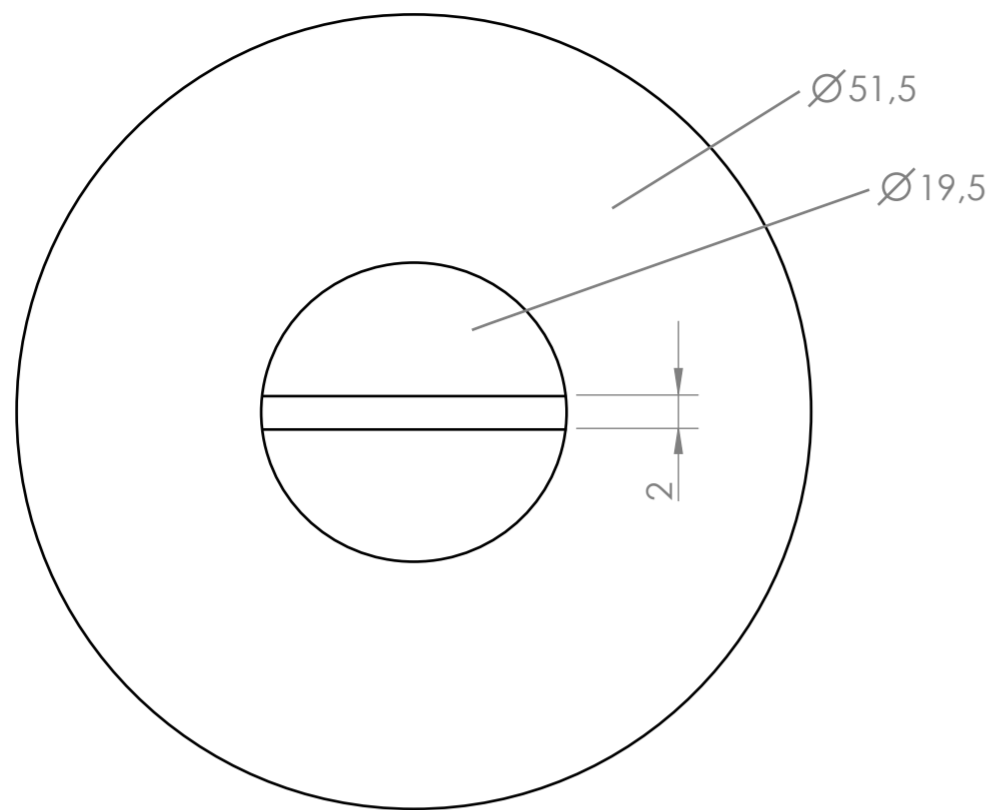

Front View

Side View

Thumbturn - Top View

Tubular Latch

LUSSO

Product Name

Fluted Latch Set

Product Type

Internal Door Latch

All dimensions provided in millimeters.