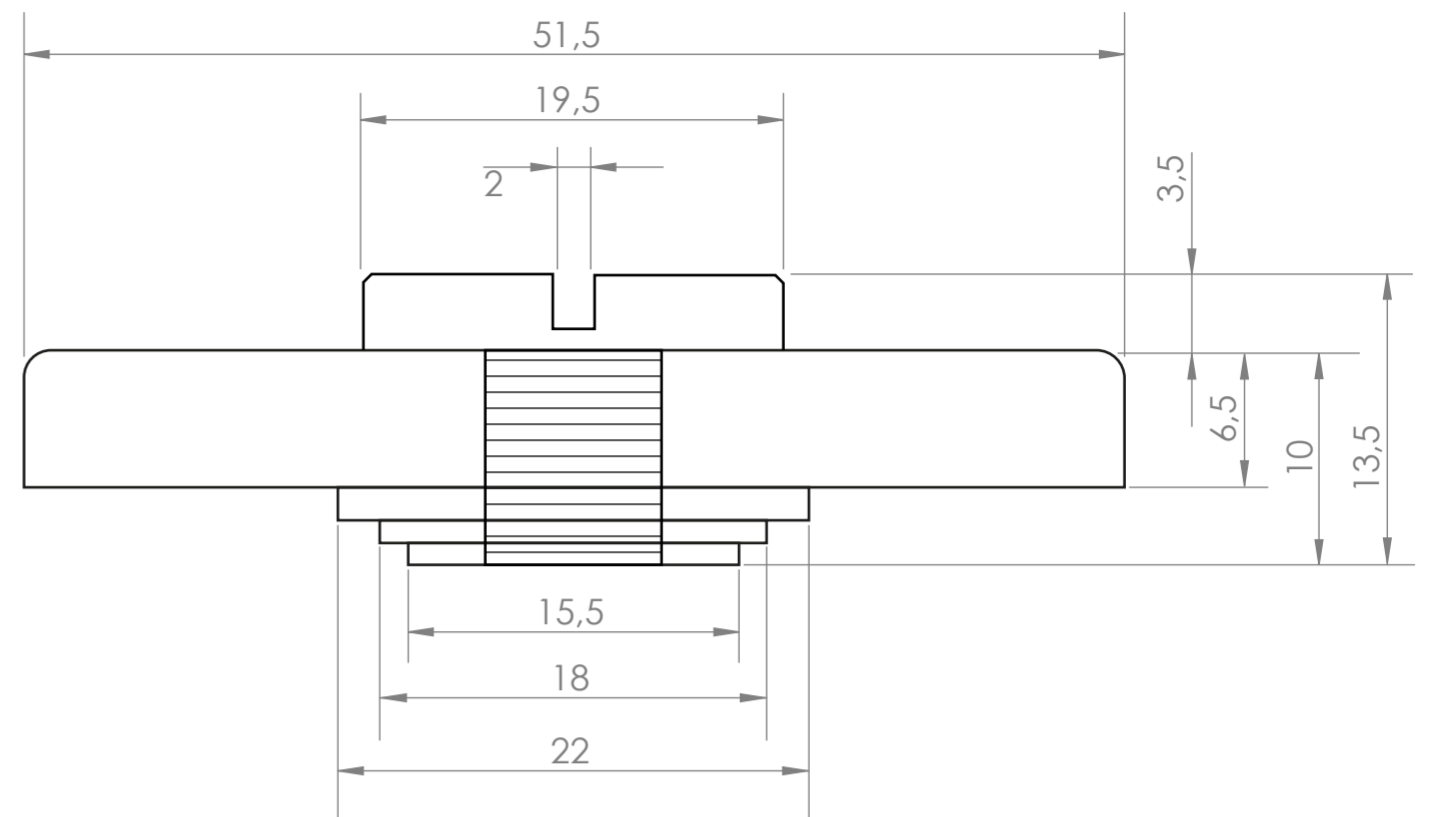

Front View

Side View

Thumbturn - Top View

Tubular Latch

LUSSO

Product Name

Fluted Latch Set

Product Type

Internal Door Latch

All dimensions provided in millimeters.