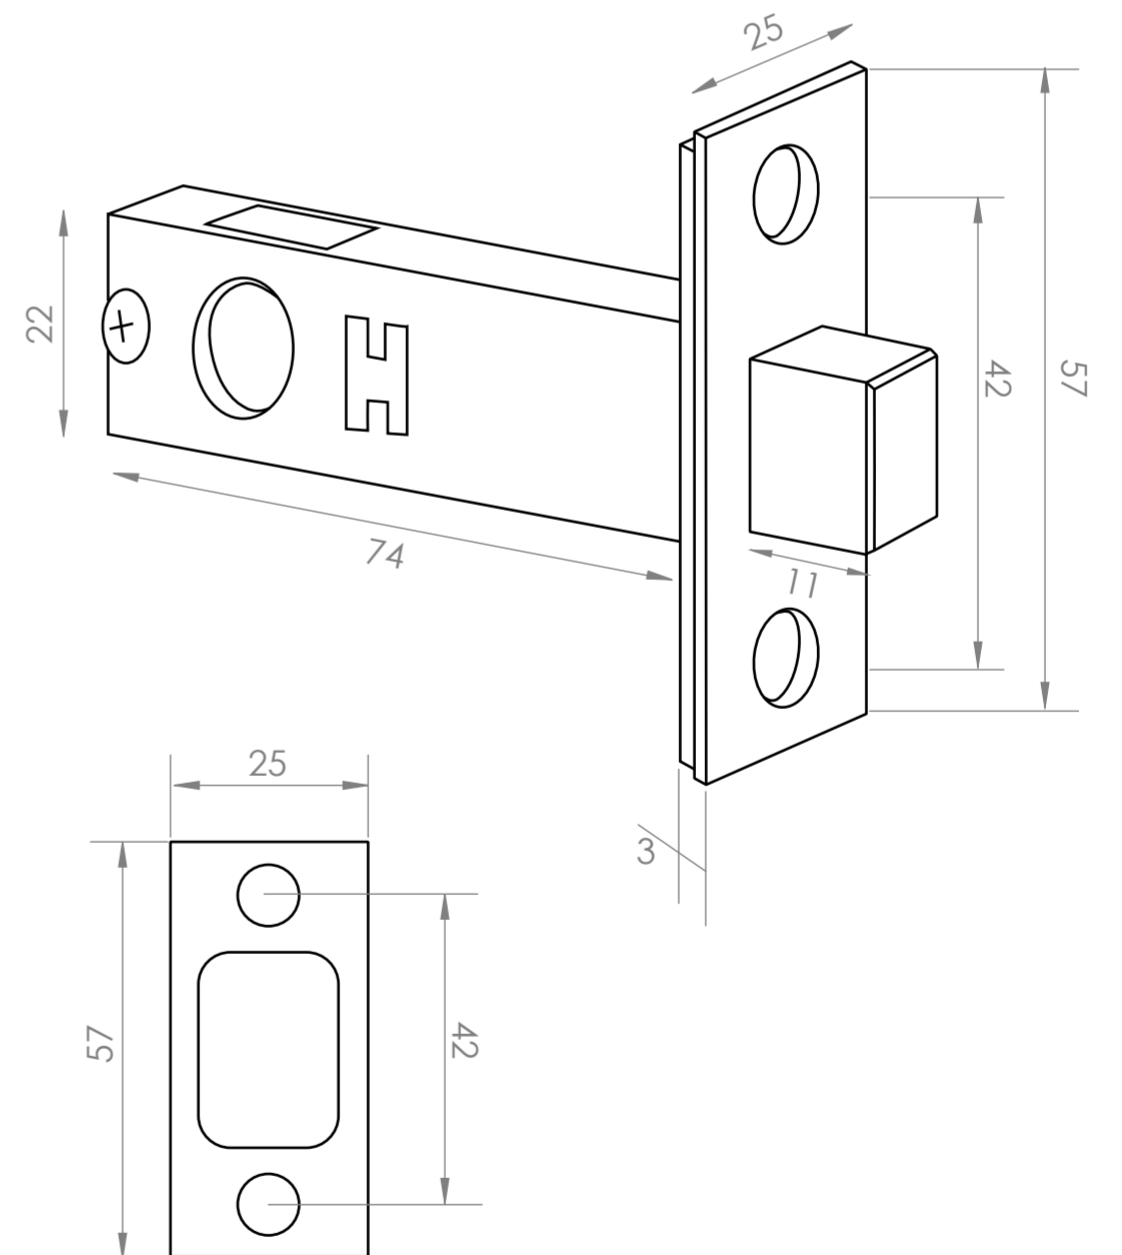

Front View

Side View

Thumbturn - Top View

Tubular Latch

LUSSO

Product Name

Fluted Latch Set

Product Type

Internal Door Latch

All dimensions provided in millimeters.