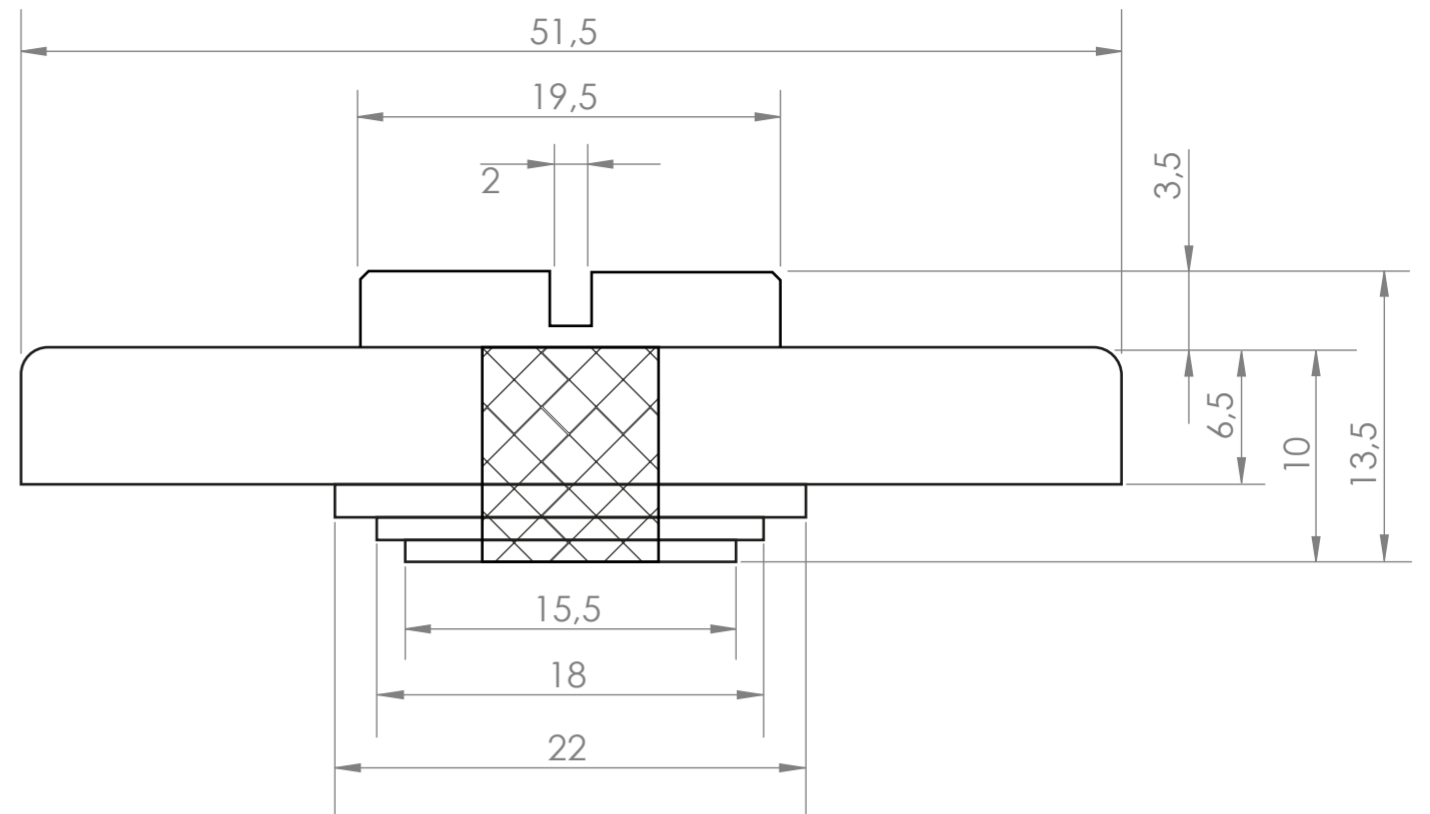

Front View

Side View

Thumbturn - Top View

Tubular Latch

LUSO

Product Name

Knurled Latch Set

Product Type

Internal Door Latch

All dimensions provided in millimeters.