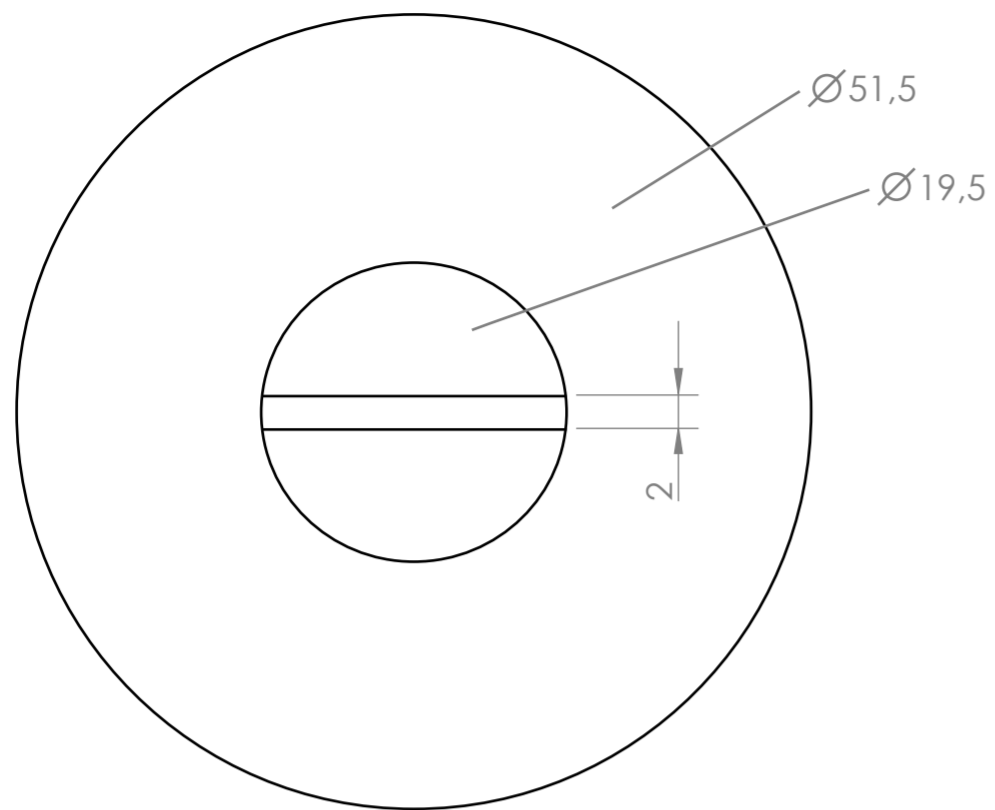

Front View

Side View

Thumbturn - Top View

Tubular Latch

LUSO

Product Name

Knurled Latch Set

Product Type

Internal Door Latch

All dimensions provided in millimeters.