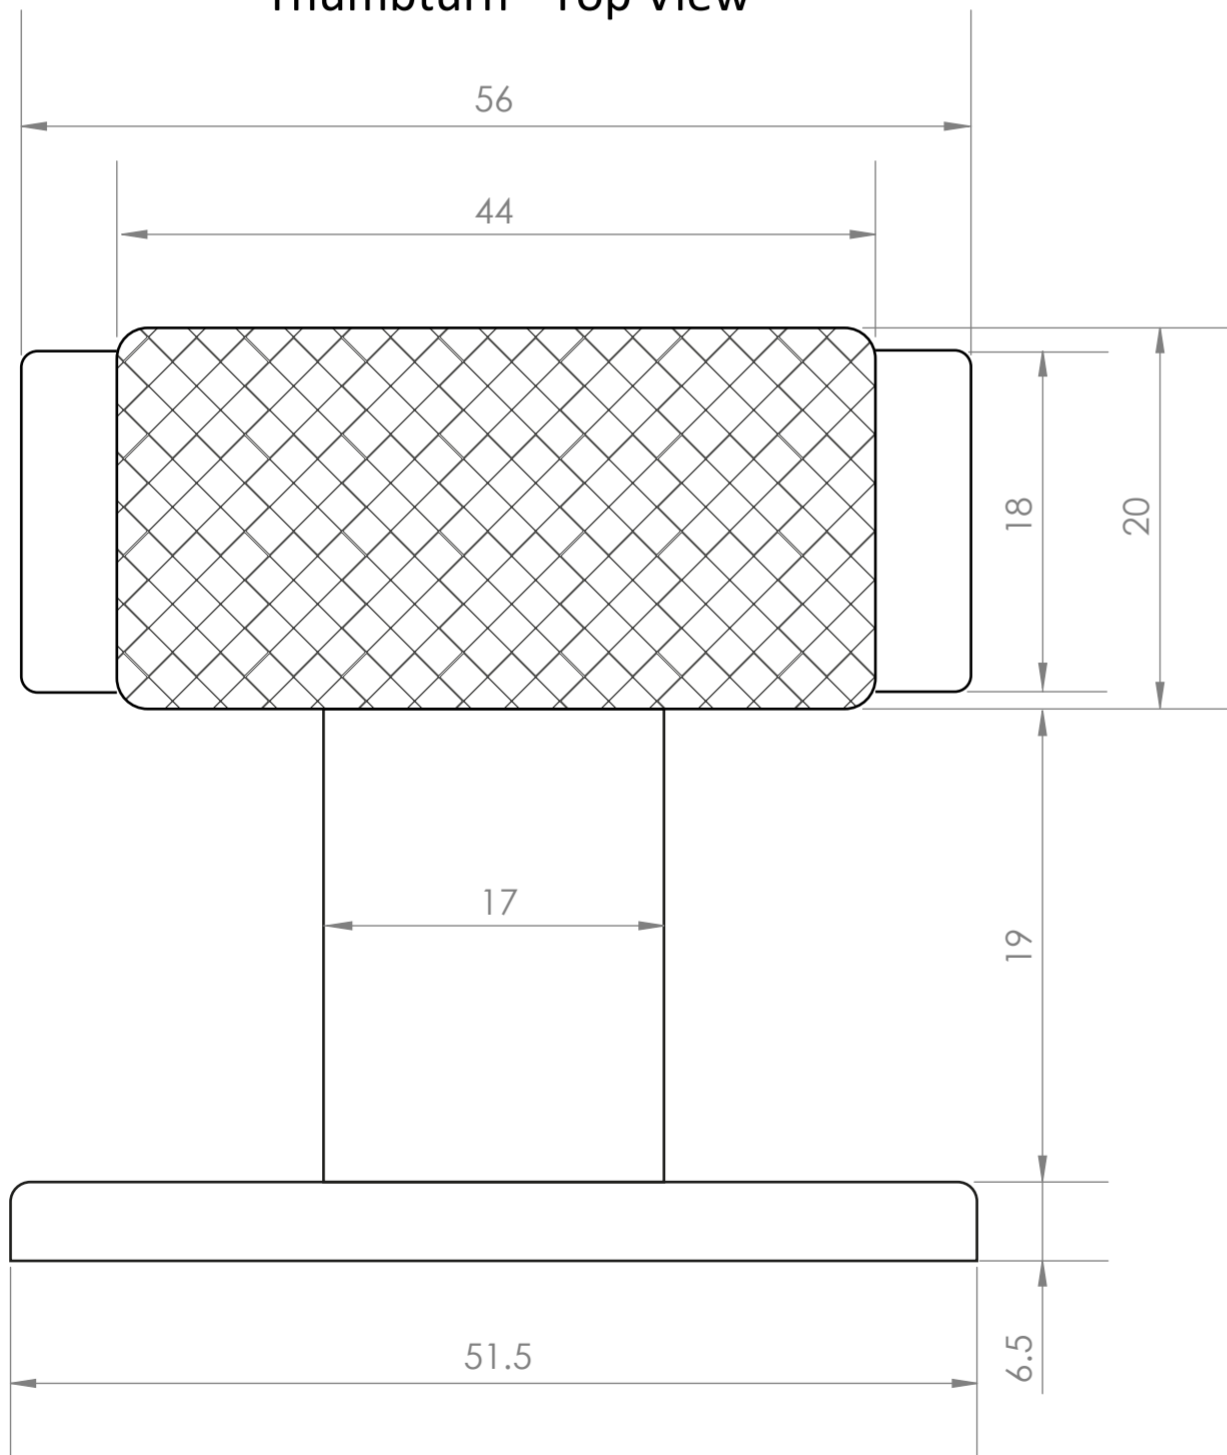

Front View

Side View

Thumbturn - Top View

Tubular Latch

LUSO

Product Name

Knurled Latch Set

Product Type

Internal Door Latch

All dimensions provided in millimeters.