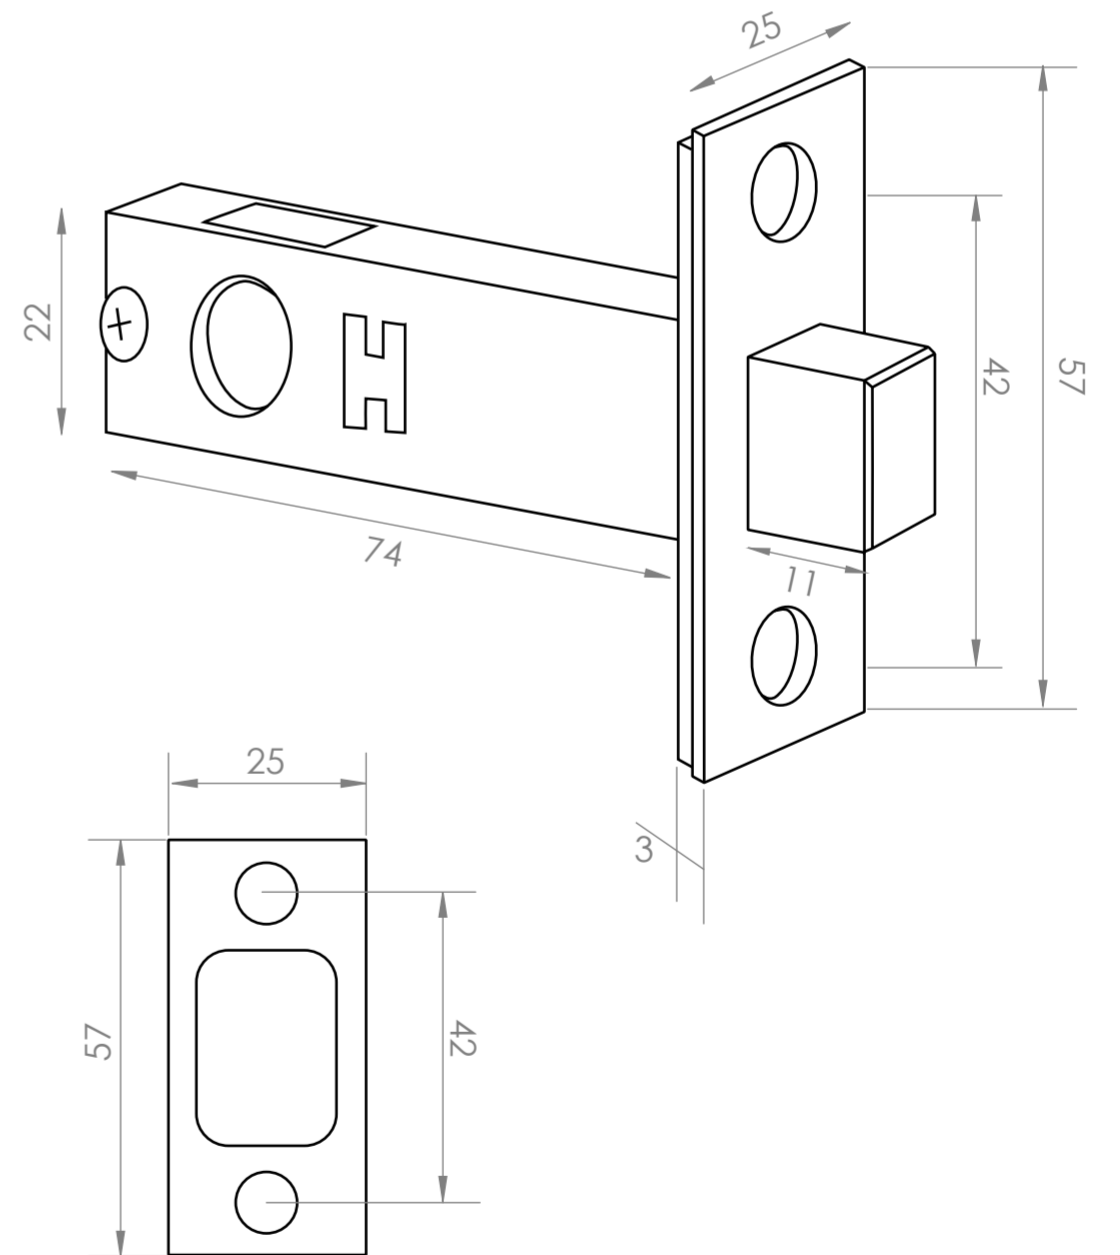

Front View

Side View

Thumbturn - Top View

Tubular Latch

LUSO

Product Name

Knurled Latch Set

Product Type

Internal Door Latch

All dimensions provided in millimeters.