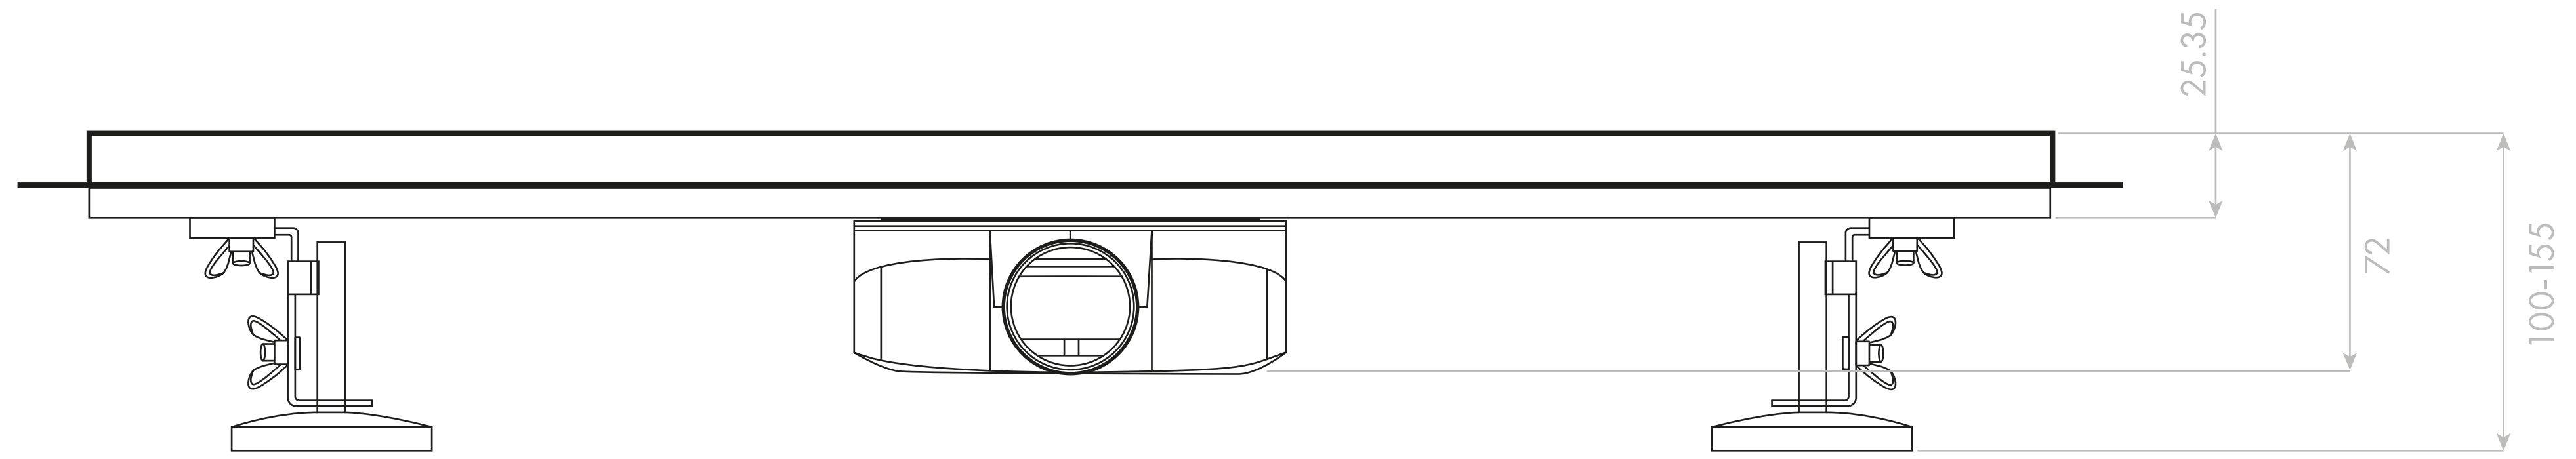

Side View

Top View

**LUSO**

Product Name

Linear Wetroom Waste Kit

*All dimensions provided in millimeters.*