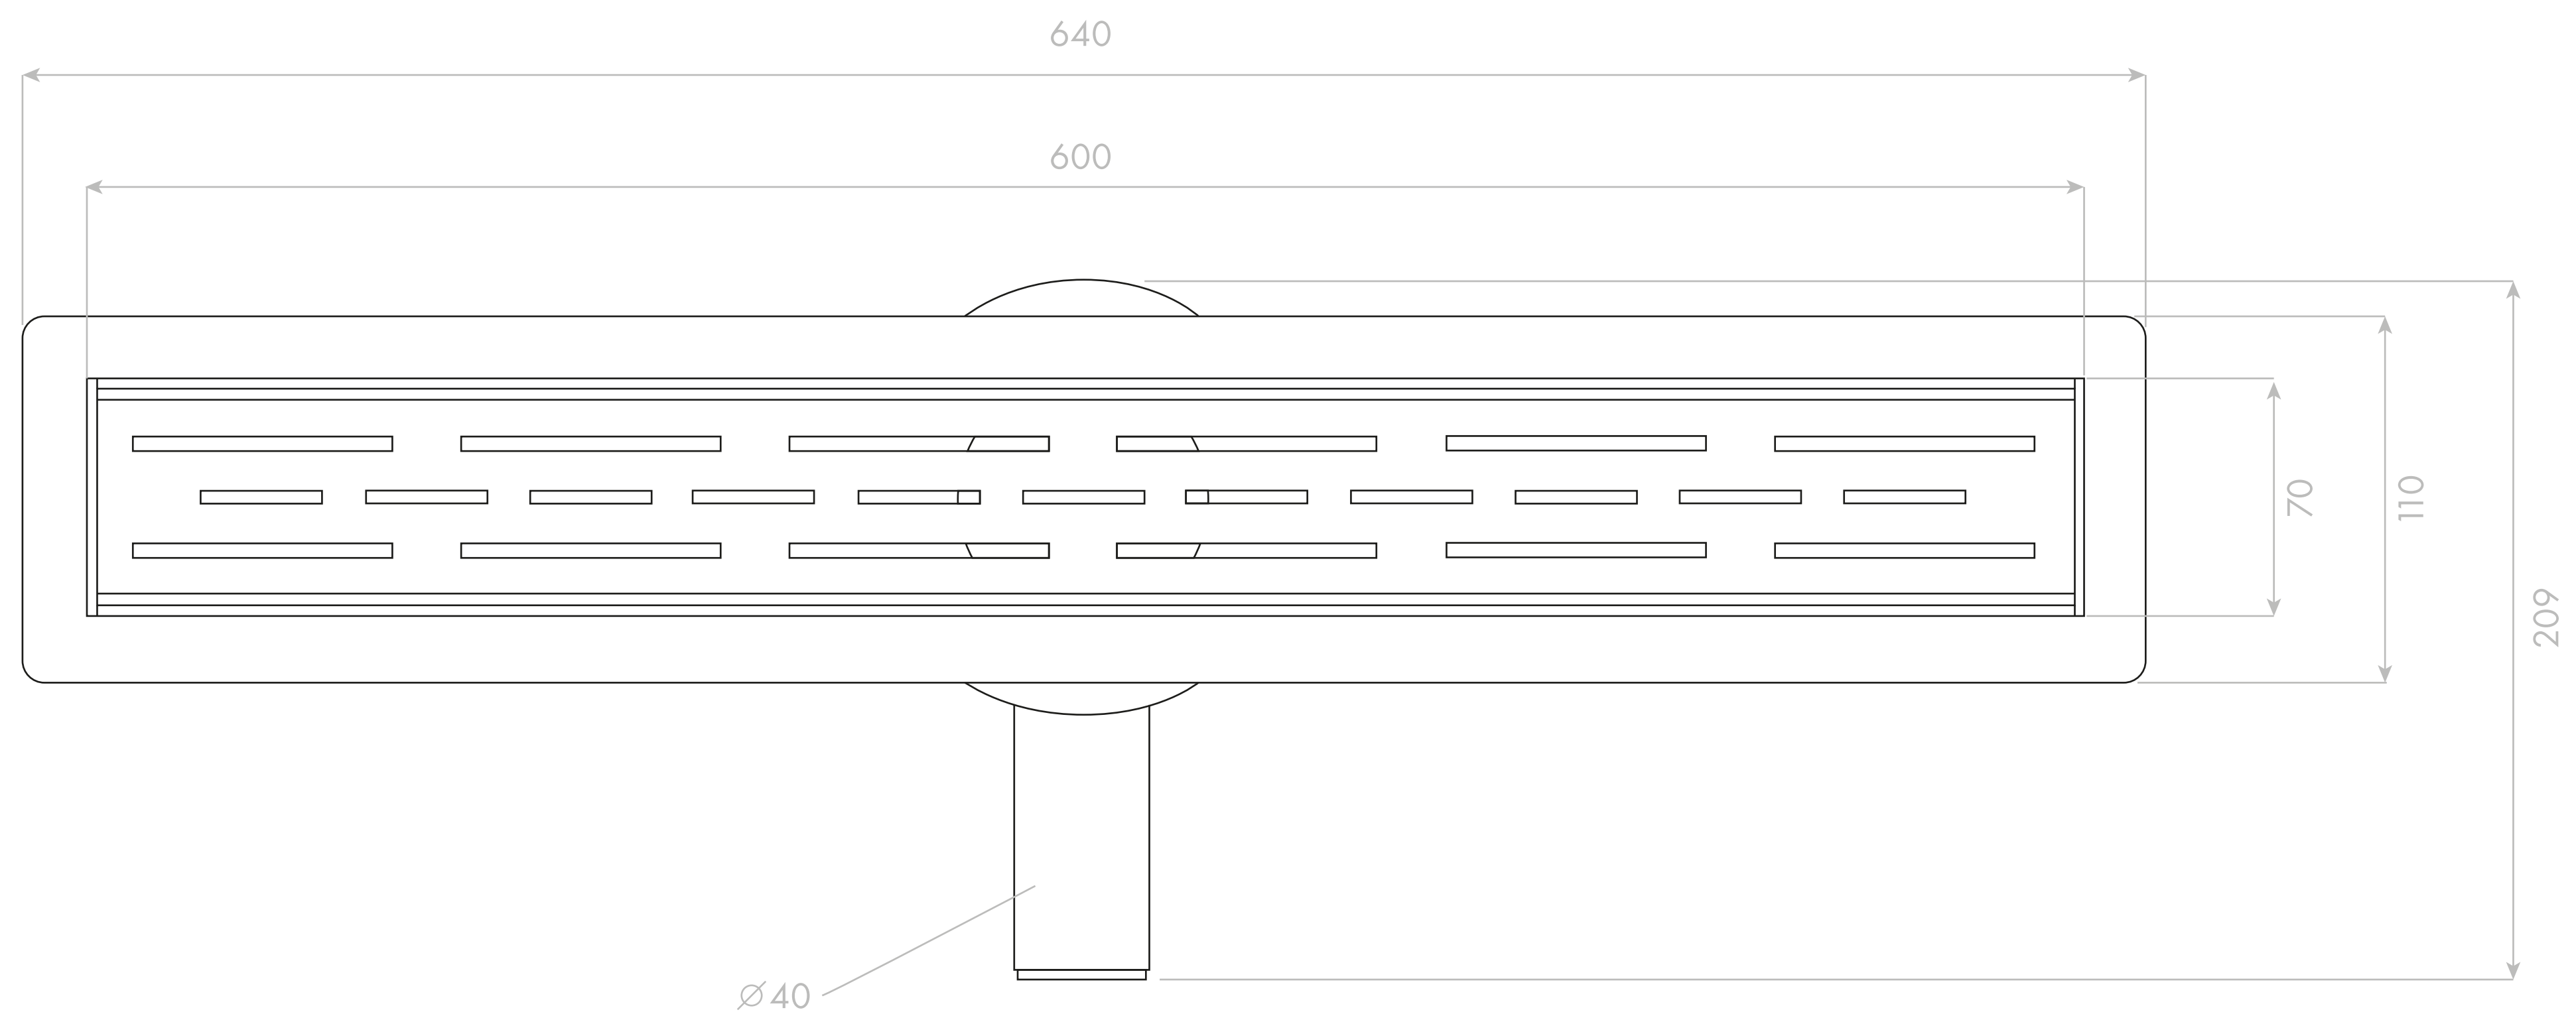

Side View

Top View

**LUSO**

Product Name

Linear Wetroom Waste Kit

*All dimensions provided in millimeters.*