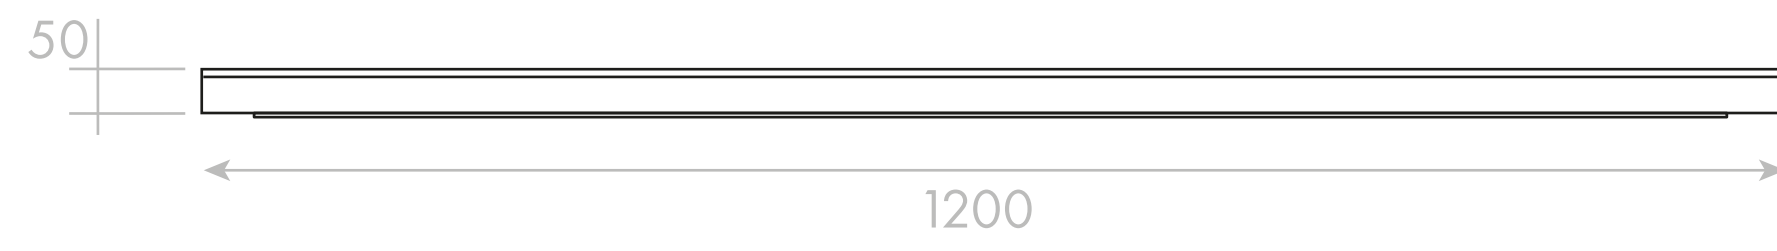

Top View

Front View

LUSO

Product Name

Plasma 1200

Product Size (mm)

1200 x 50 x 700

All dimensions provided in millimeters.