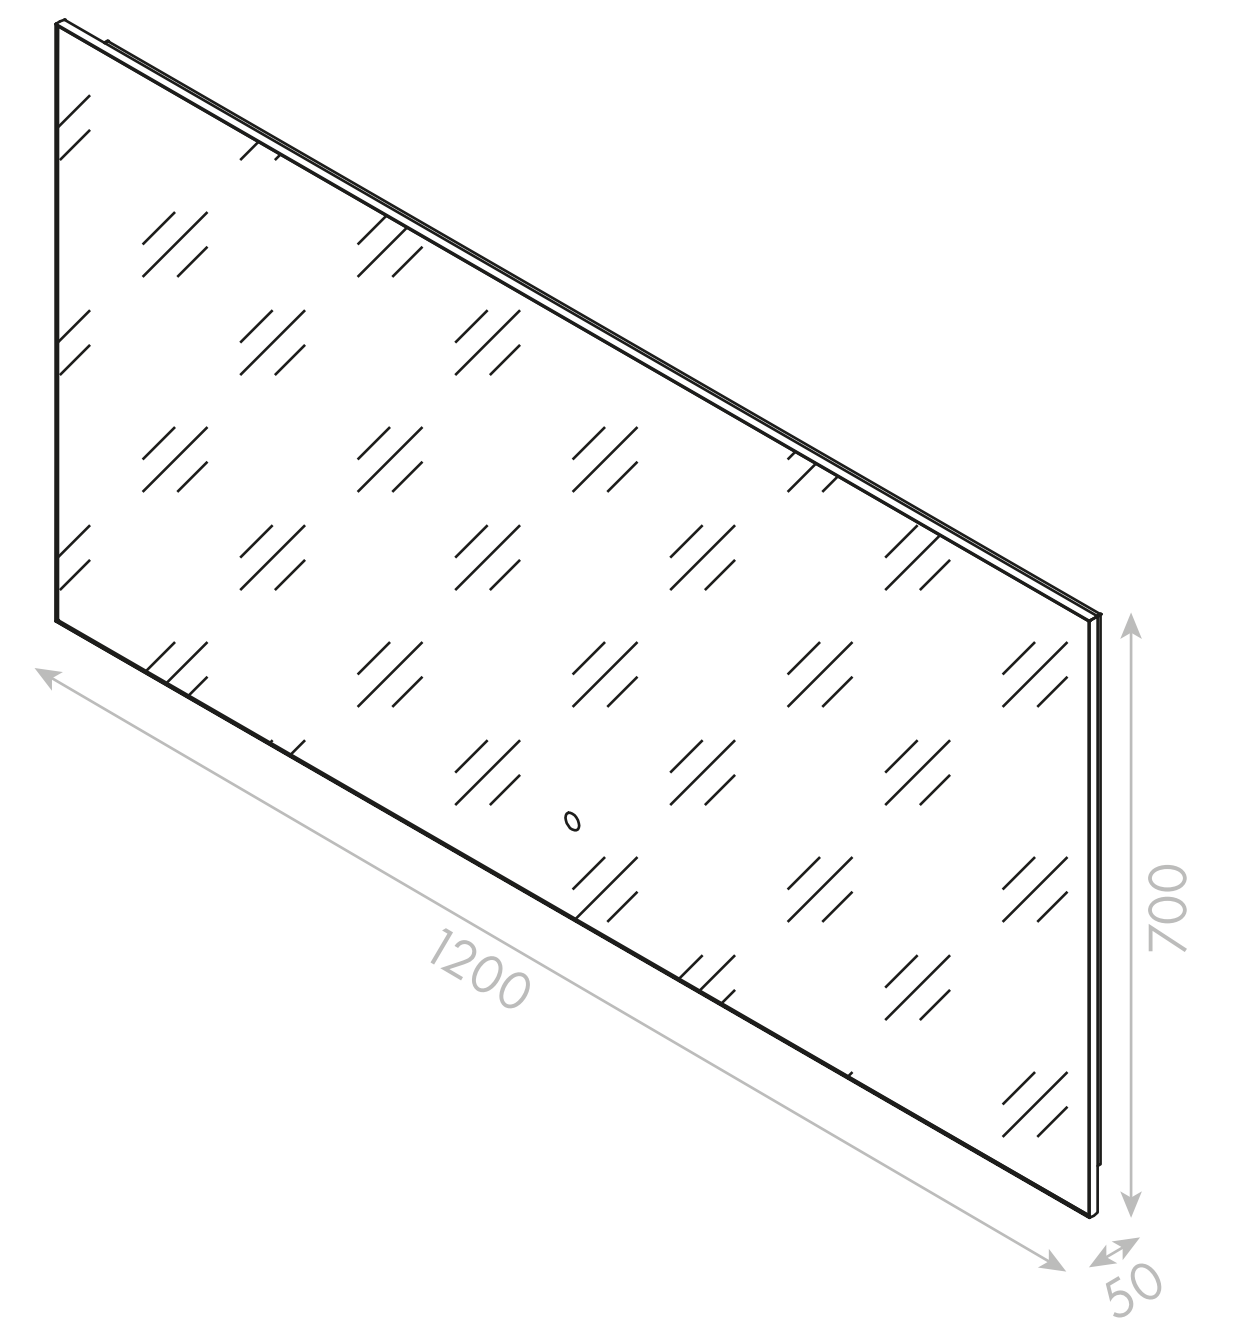

Top View

Front View

LUSO

Product Name

Plasma 1200

Product Size (mm)

1200 x 50 x 700

All dimensions provided in millimeters.