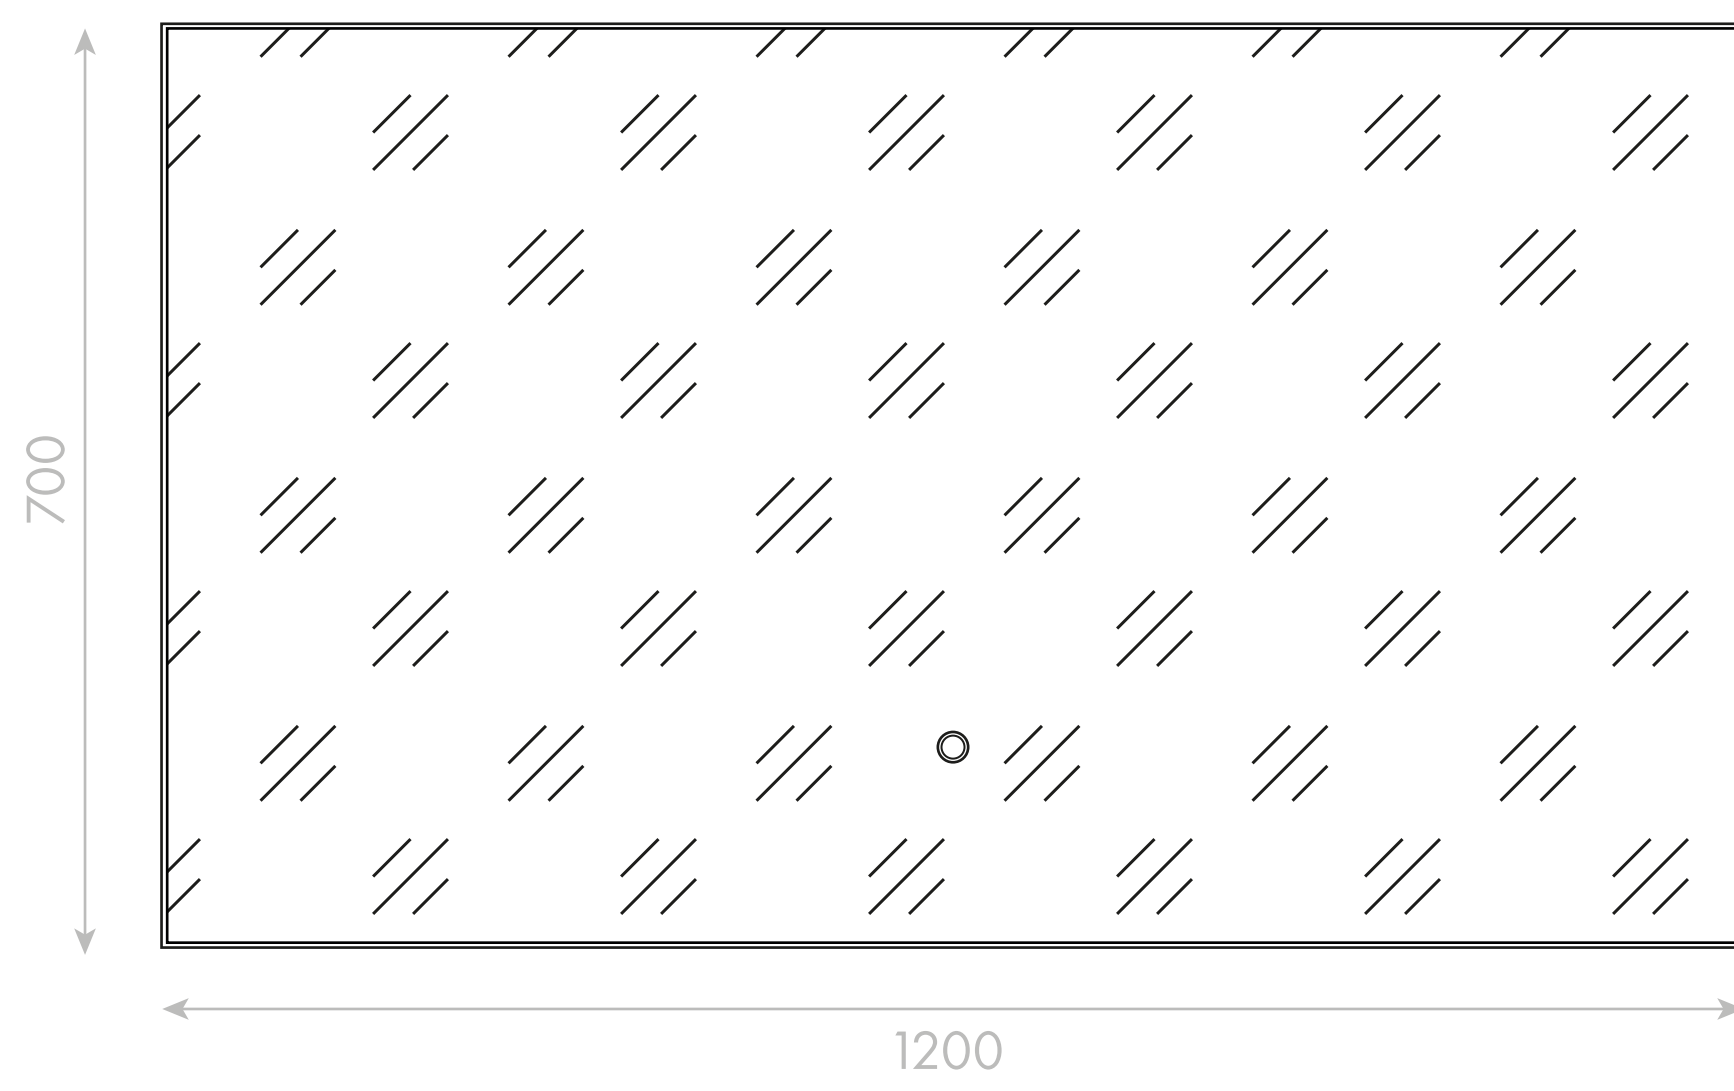

Top View

Front View

LUSO

Product Name

Plasma 1200

Product Size (mm)

1200 x 50 x 700

All dimensions provided in millimeters.