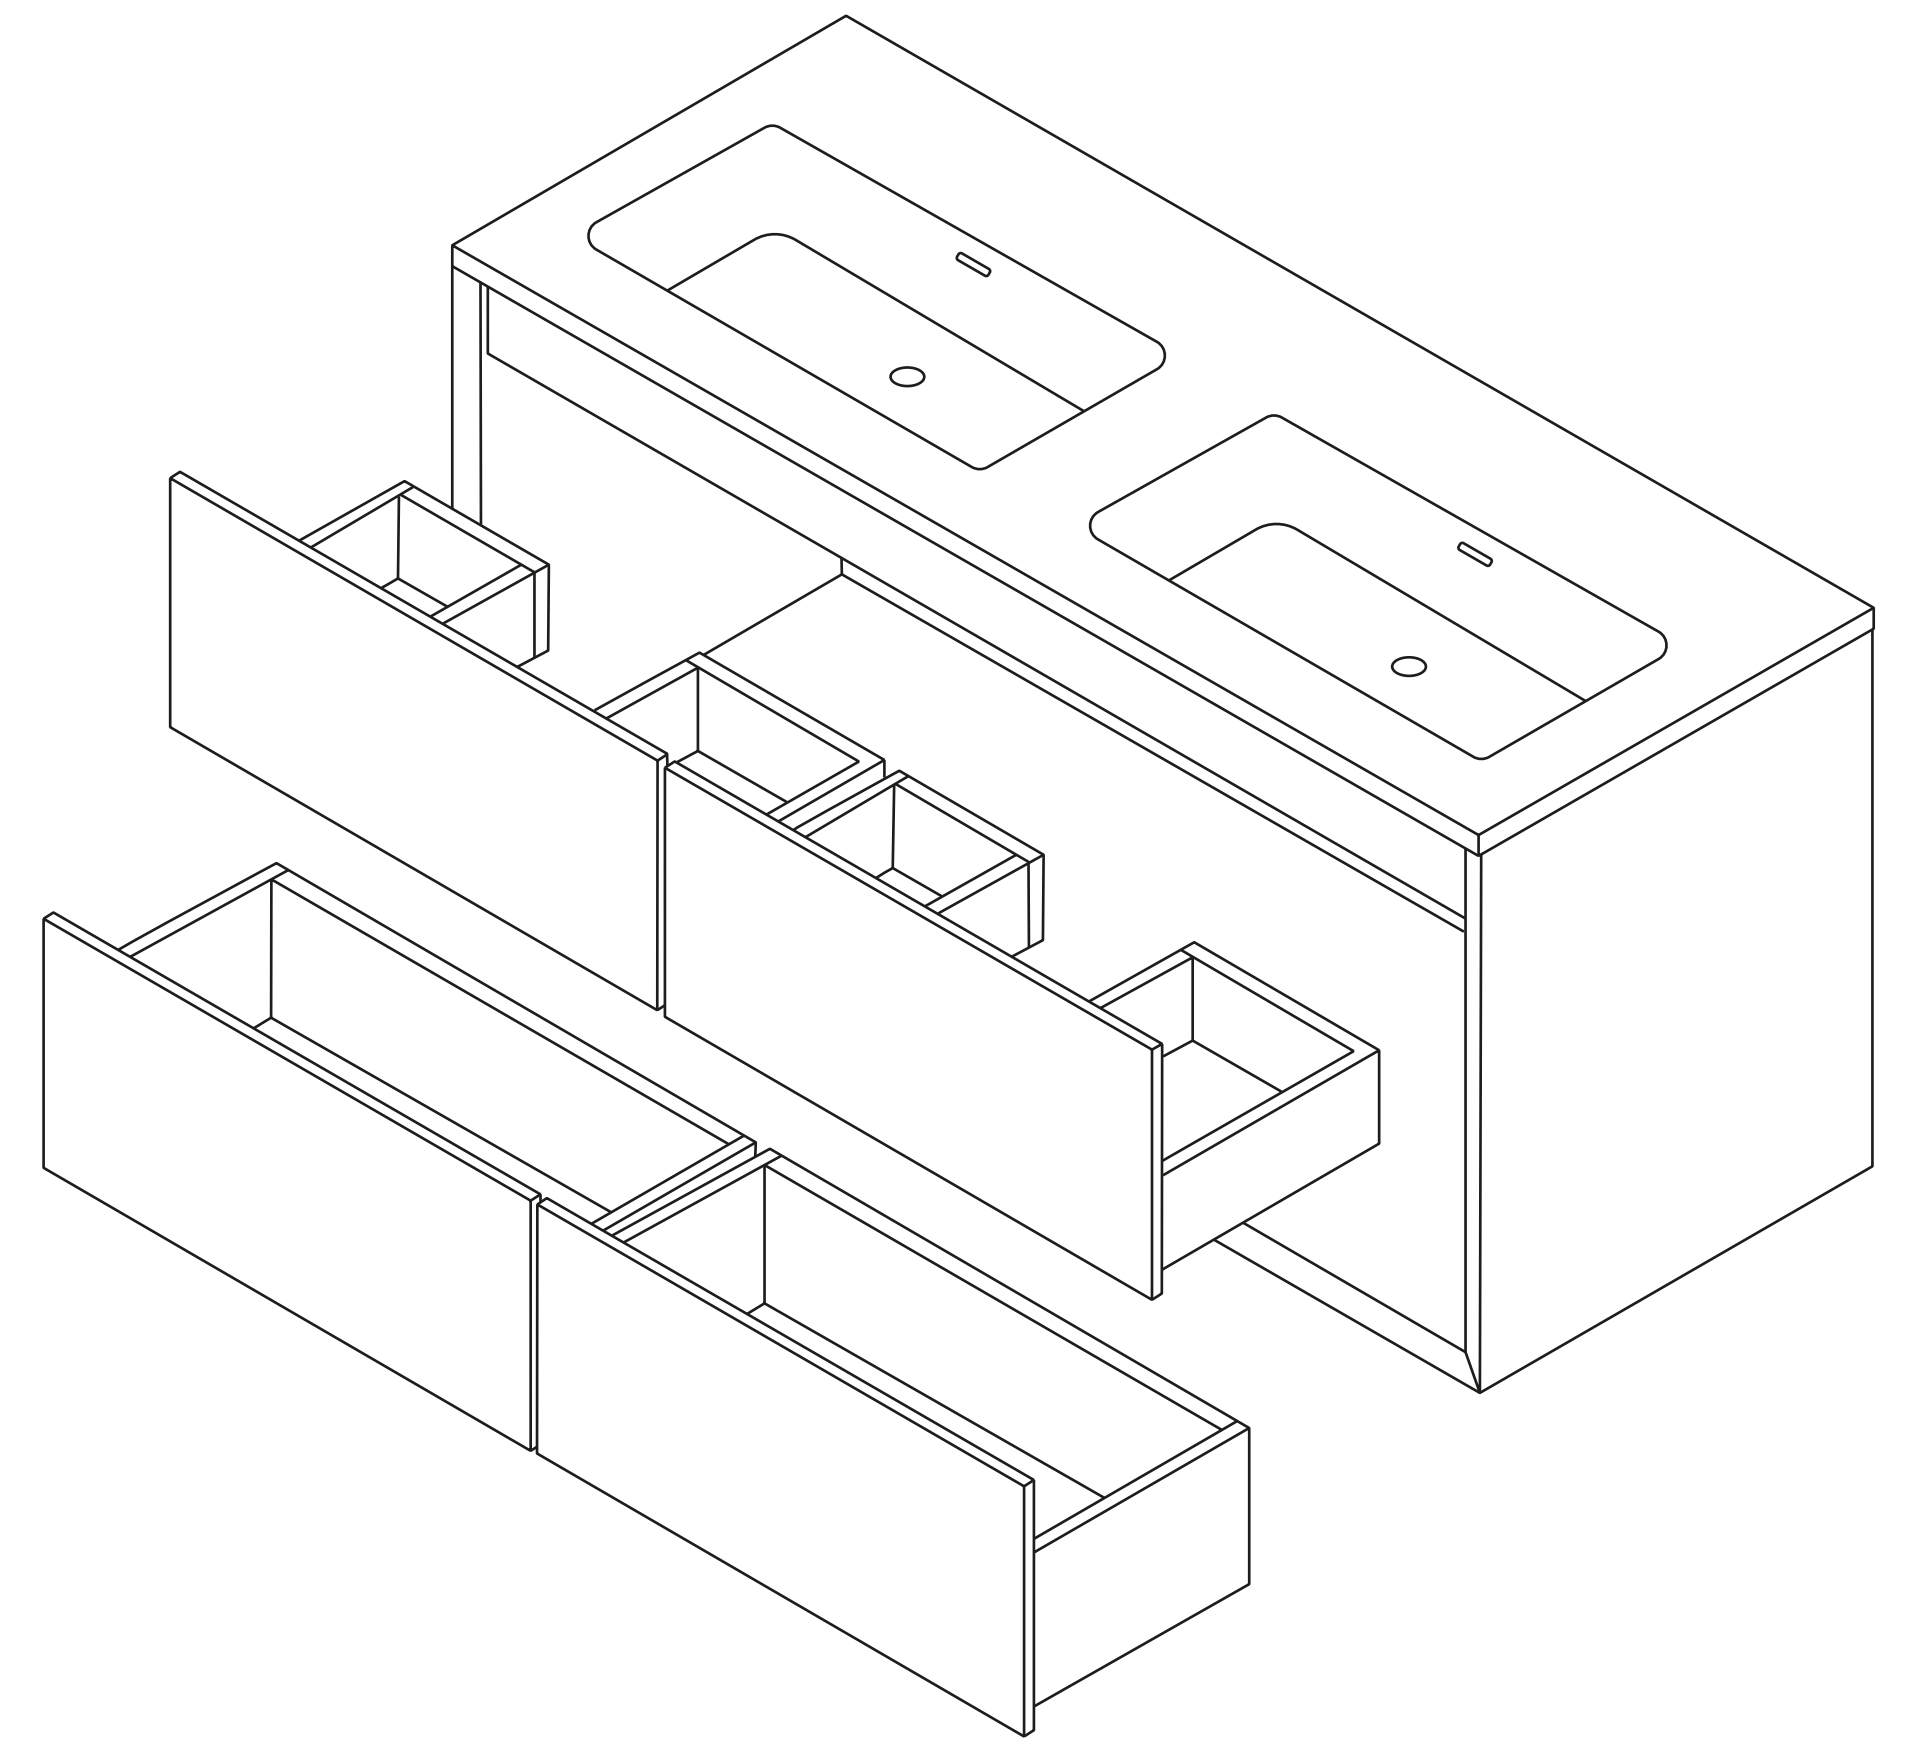

Top View

Top View - Section View

Side View - Section View

LUSO

Product Name	Volini 1200 Double
Material	Stone Resin Basin/Wood Cabinet
Product Size (mm)	1190 x 464 x 540

All dimensions provided in millimeters.
All vanity units are supplied with no tap hole (s). If you require a tap hole, you will need to use a standard 38mm hole-saw drill attachment.