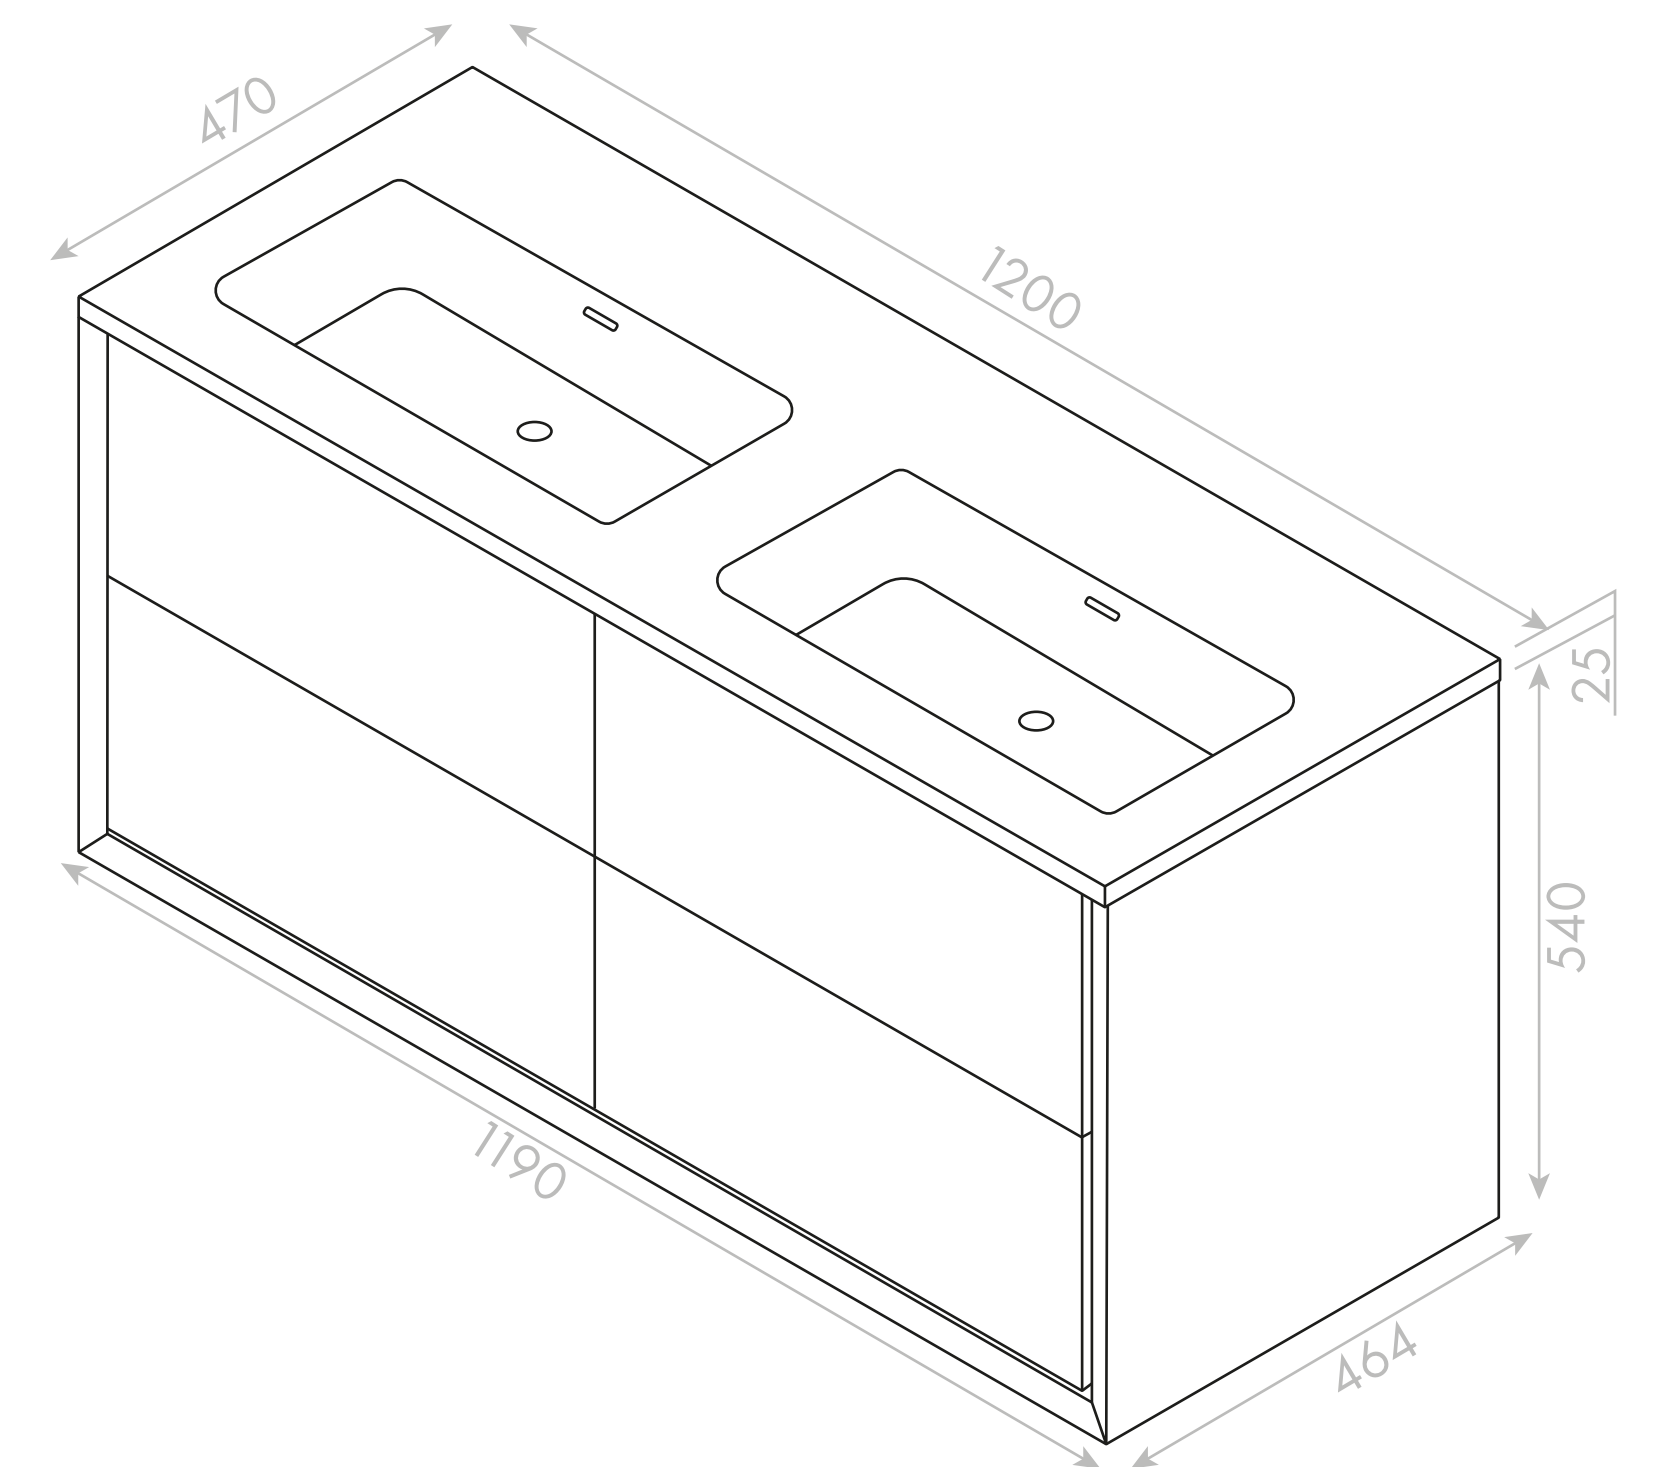

Top View

Top View - Section View

Side View - Section View

LUSO

Product Name	Volini 1200 Double
Material	Stone Resin Basin/Wood Cabinet
Product Size (mm)	1190 x 464 x 540

All dimensions provided in millimeters.
All vanity units are supplied with no tap hole (s). If you require a tap hole, you will need to use a standard 38mm hole-saw drill attachment.