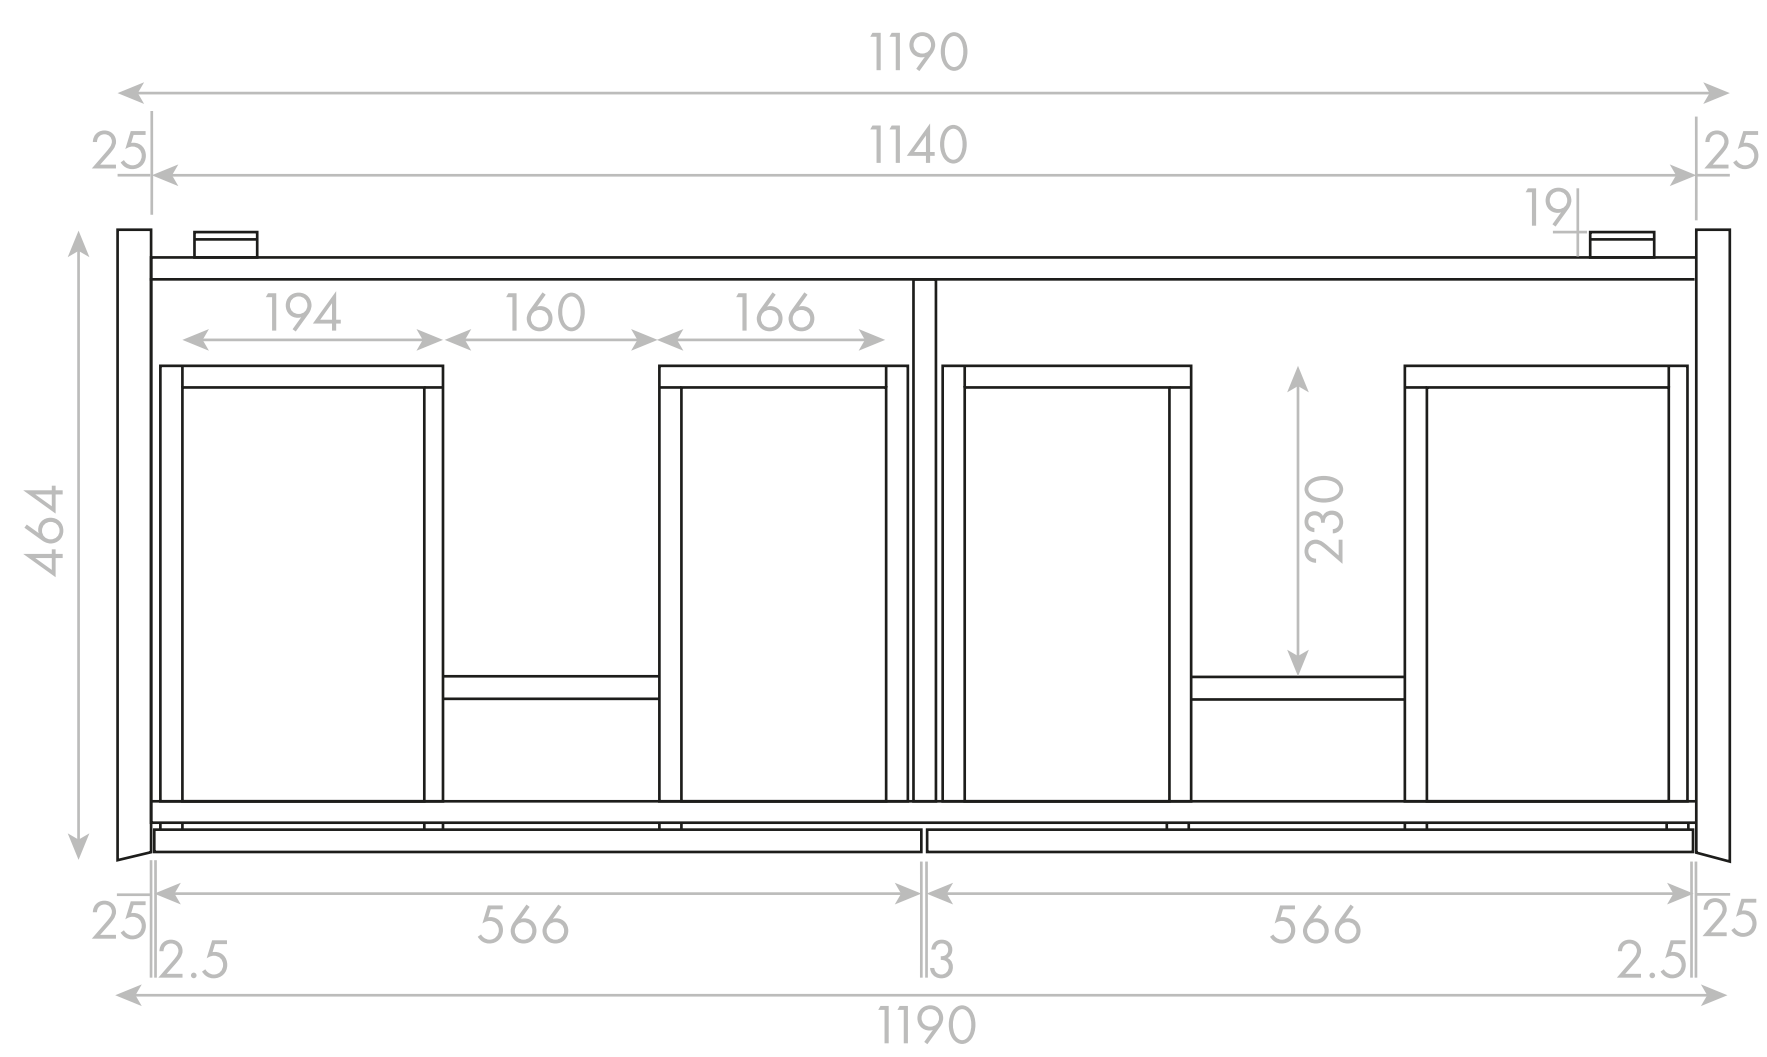

Top View

Top View - Section View

Side View - Section View

LUSO

Product Name	Volini 1200 Double
Material	Stone Resin Basin/Wood Cabinet
Product Size (mm)	1190 x 464 x 540

All dimensions provided in millimeters.
All vanity units are supplied with no tap hole (s). If you require a tap hole, you will need to use a standard 38mm hole-saw drill attachment.