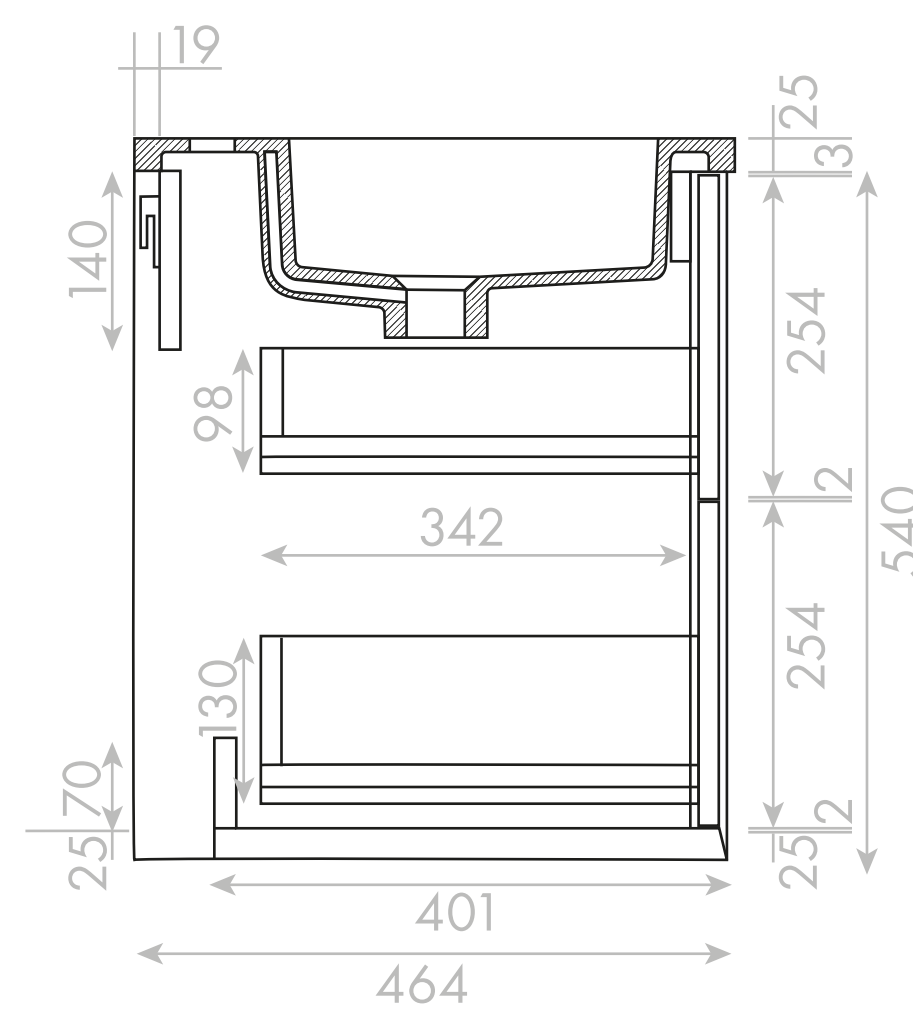

Top View

Top View - Section View

Side View - Section View

LUSO

Product Name	Volini 1200 Double
Material	Stone Resin Basin/Wood Cabinet
Product Size (mm)	1190 x 464 x 540

All dimensions provided in millimeters.
All vanity units are supplied with no tap hole (s). If you require a tap hole, you will need to use a standard 38mm hole-saw drill attachment.