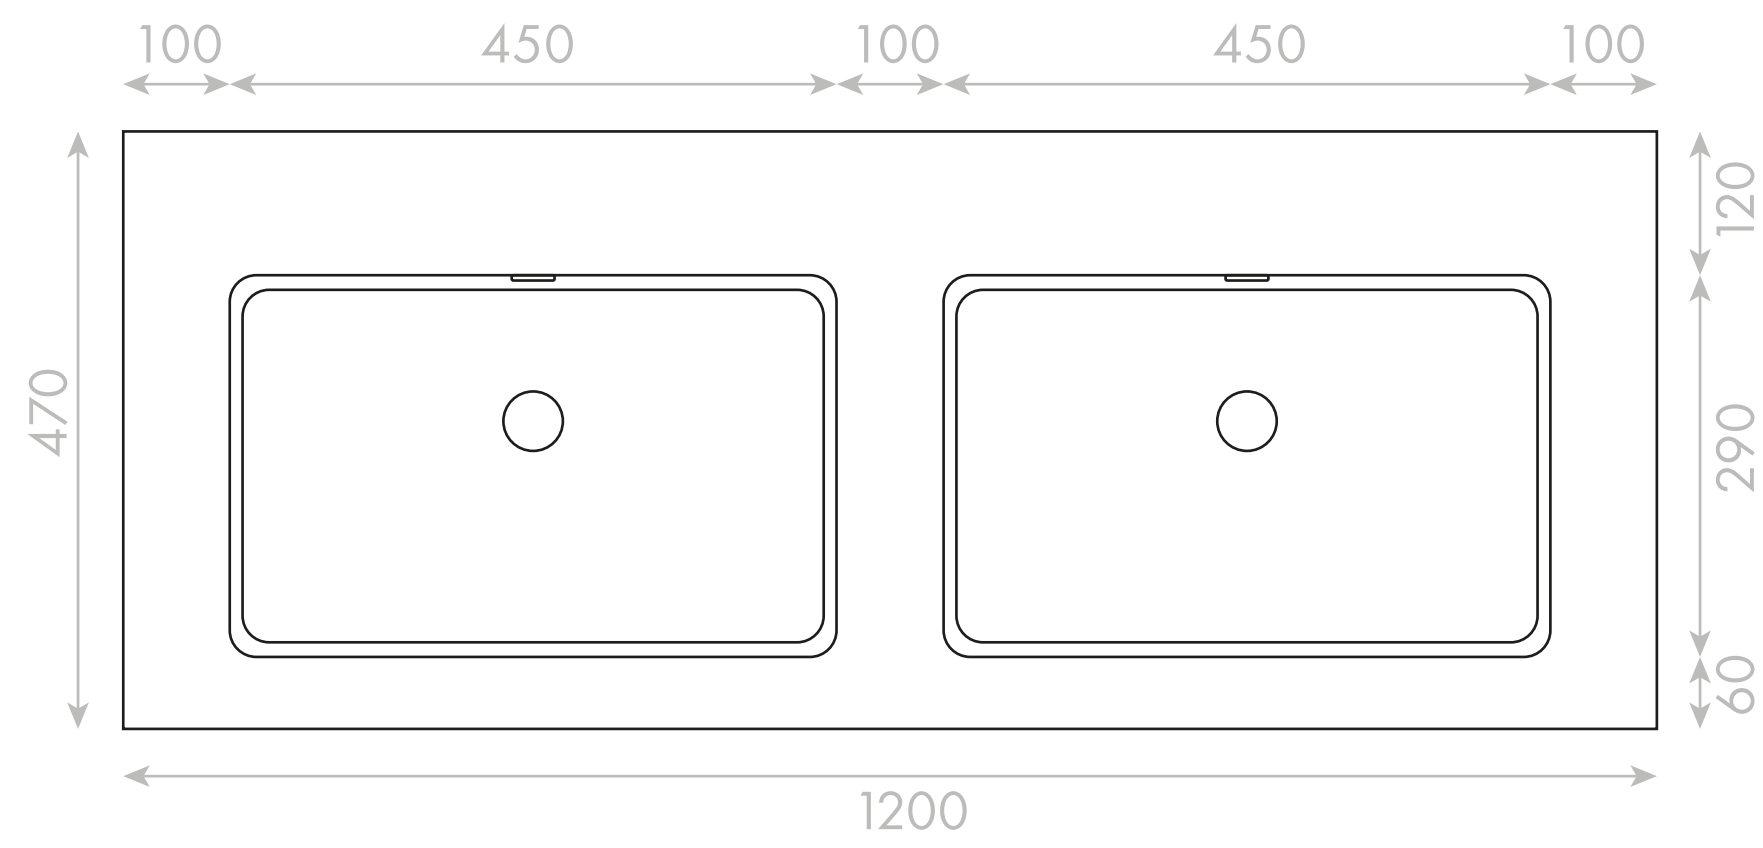

Top View

Top View - Section View

Side View - Section View

LUSO

Product Name	Volini 1200 Double
Material	Stone Resin Basin/Wood Cabinet
Product Size (mm)	1190 x 464 x 540

All dimensions provided in millimeters.
All vanity units are supplied with no tap hole (s). If you require a tap hole, you will need to use a standard 38mm hole-saw drill attachment.