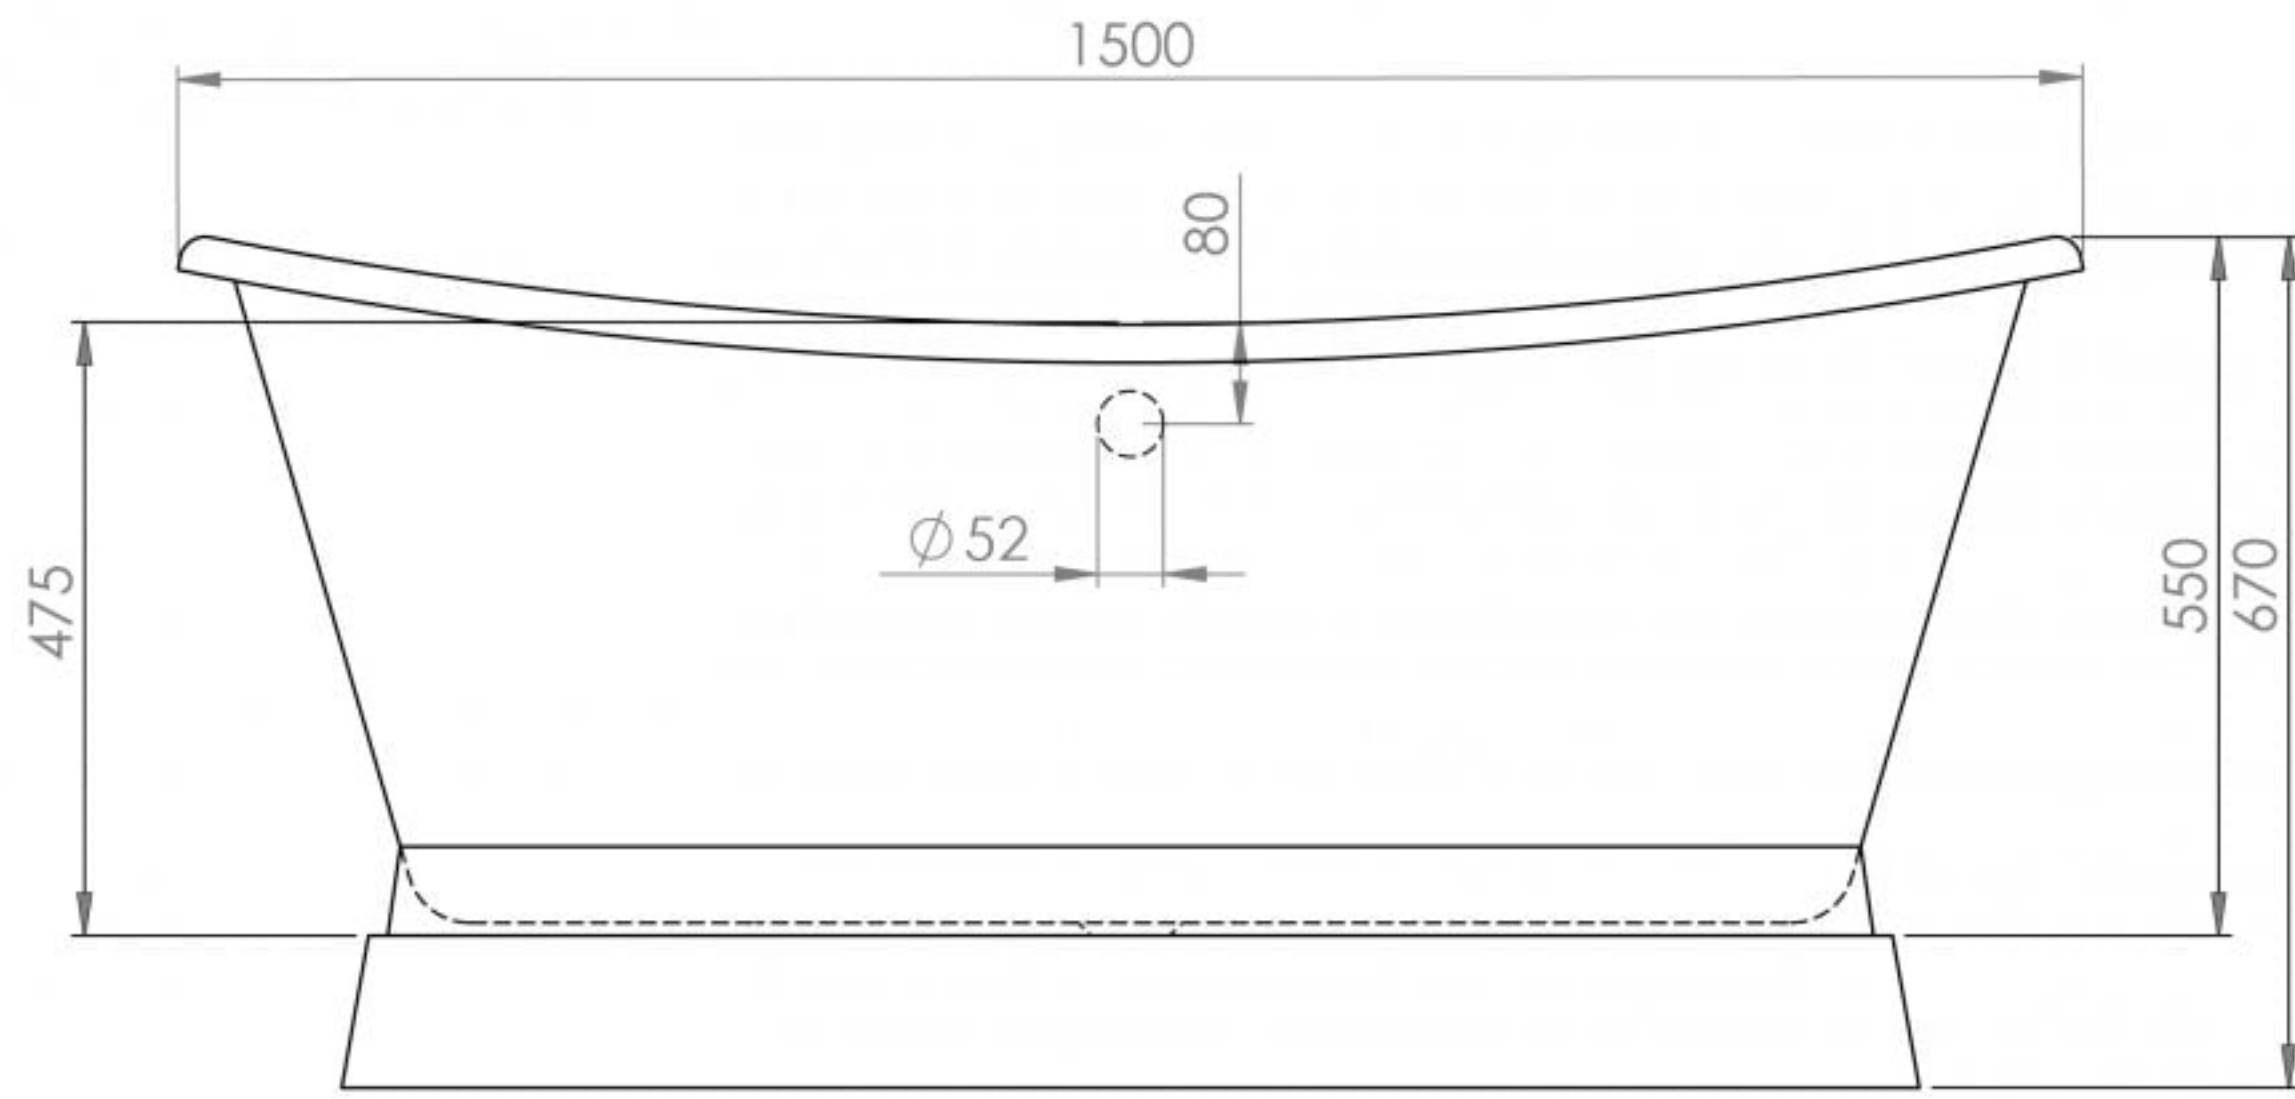

Side View

Top View

**LUSO**  
LUXURY LIVING

Product Name	Charsley 1500
Material	Cast Iron
Size, mm	1500 x 750 x 670

*All dimensions provided in mm.*