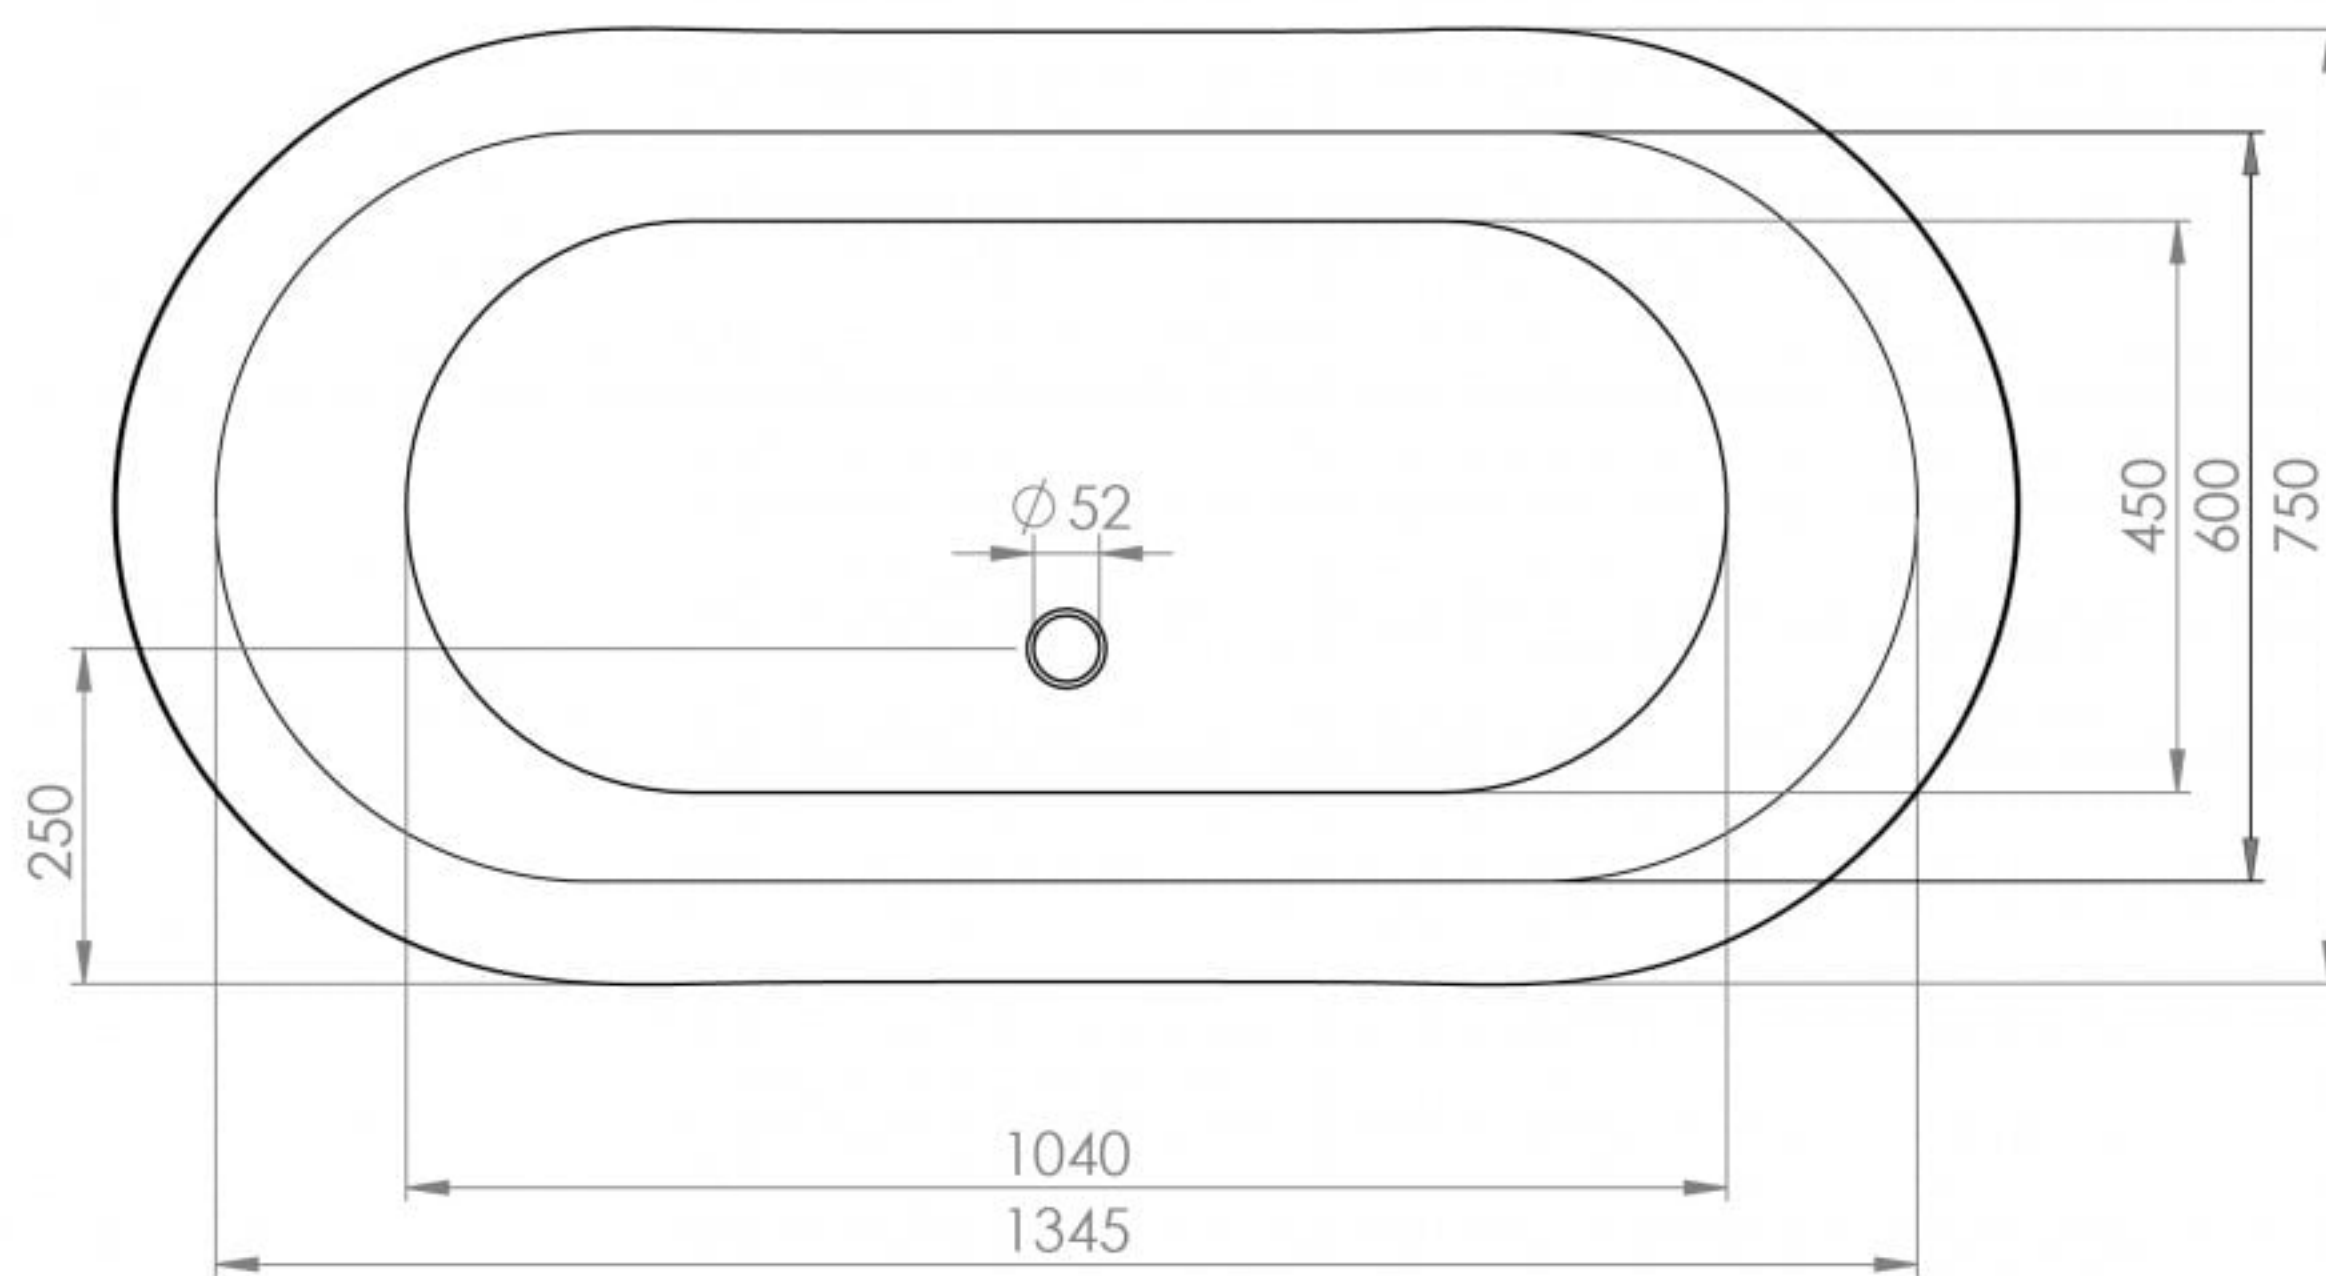

Side View

Top View

**LUSO**  
LUXURY LIVING

Product Name	Charsley 1500
Material	Cast Iron
Size, mm	1500 x 750 x 670

*All dimensions provided in mm.*