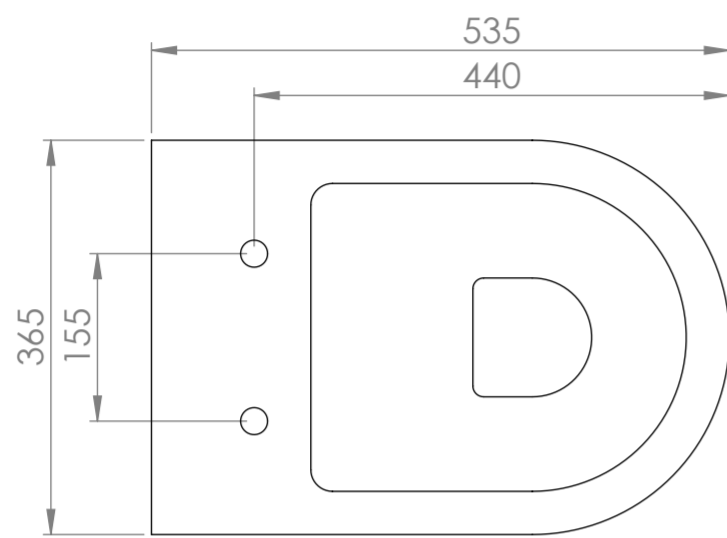

Top View

Side View - Section View

Front View

Back View

<h1>LUSO</h1> <p>S T O N E</p>	Product Name	Senza
	Style	Wall Hung
	Material	Ceramic
	Finish	Satin Matte

All dimensions provided in millimeters.