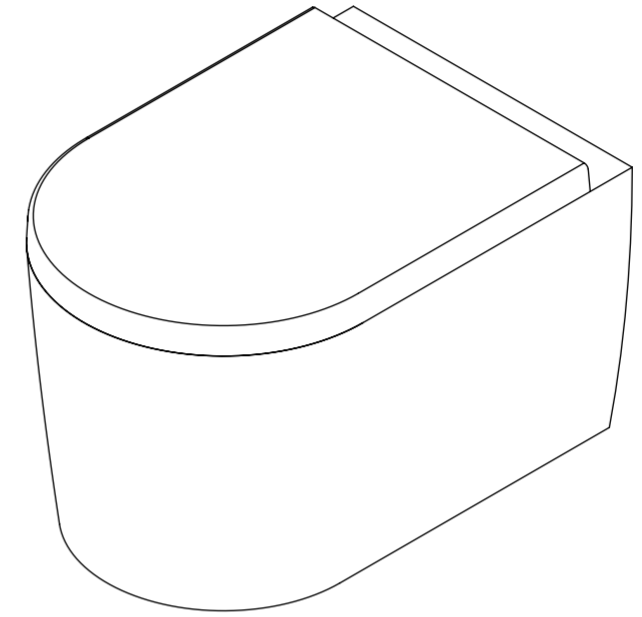

Top View

Side View - Section View

Front View

Back View

<h1>LUSO</h1> <p>S T O N E</p>	Product Name	Senza
	Style	Wall Hung
	Material	Ceramic
	Finish	Satin Matte

All dimensions provided in millimeters.