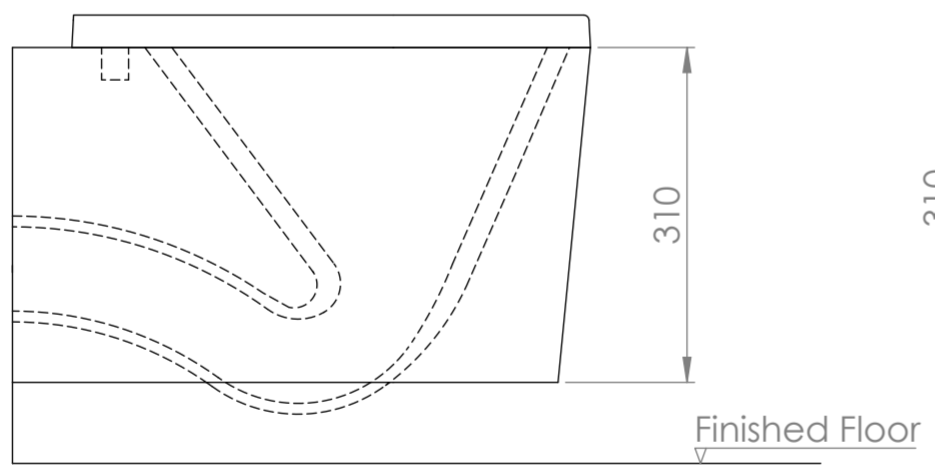

Top View

Side View - Section View

Front View

Back View

<h1>LUSO</h1> <p>S T O N E</p>	Product Name	Senza
	Style	Wall Hung
	Material	Ceramic
	Finish	Satin Matte

All dimensions provided in millimeters.