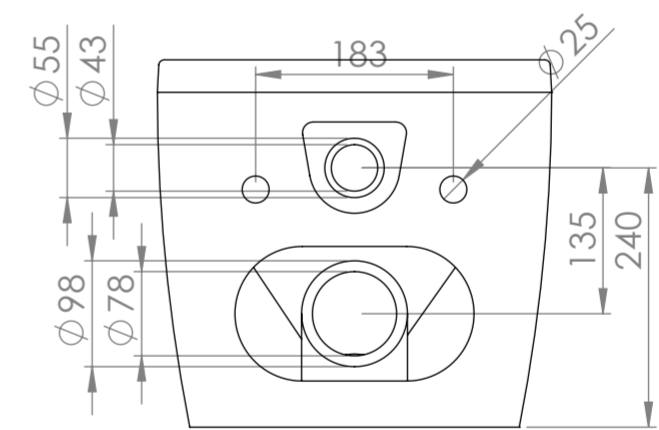

Top View

Side View - Section View

Front View

Back View

<h1>LUSO</h1> <p>S T O N E</p>	Product Name	Senza
	Style	Wall Hung
	Material	Ceramic
	Finish	Satin Matte

All dimensions provided in millimeters.