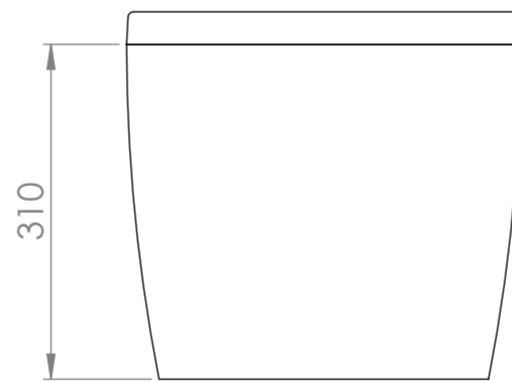

Top View

Side View - Section View

Front View

Back View

<h1>LUSO</h1> <p>S T O N E</p>	Product Name	Senza
	Style	Wall Hung
	Material	Ceramic
	Finish	Satin Matte

All dimensions provided in millimeters.