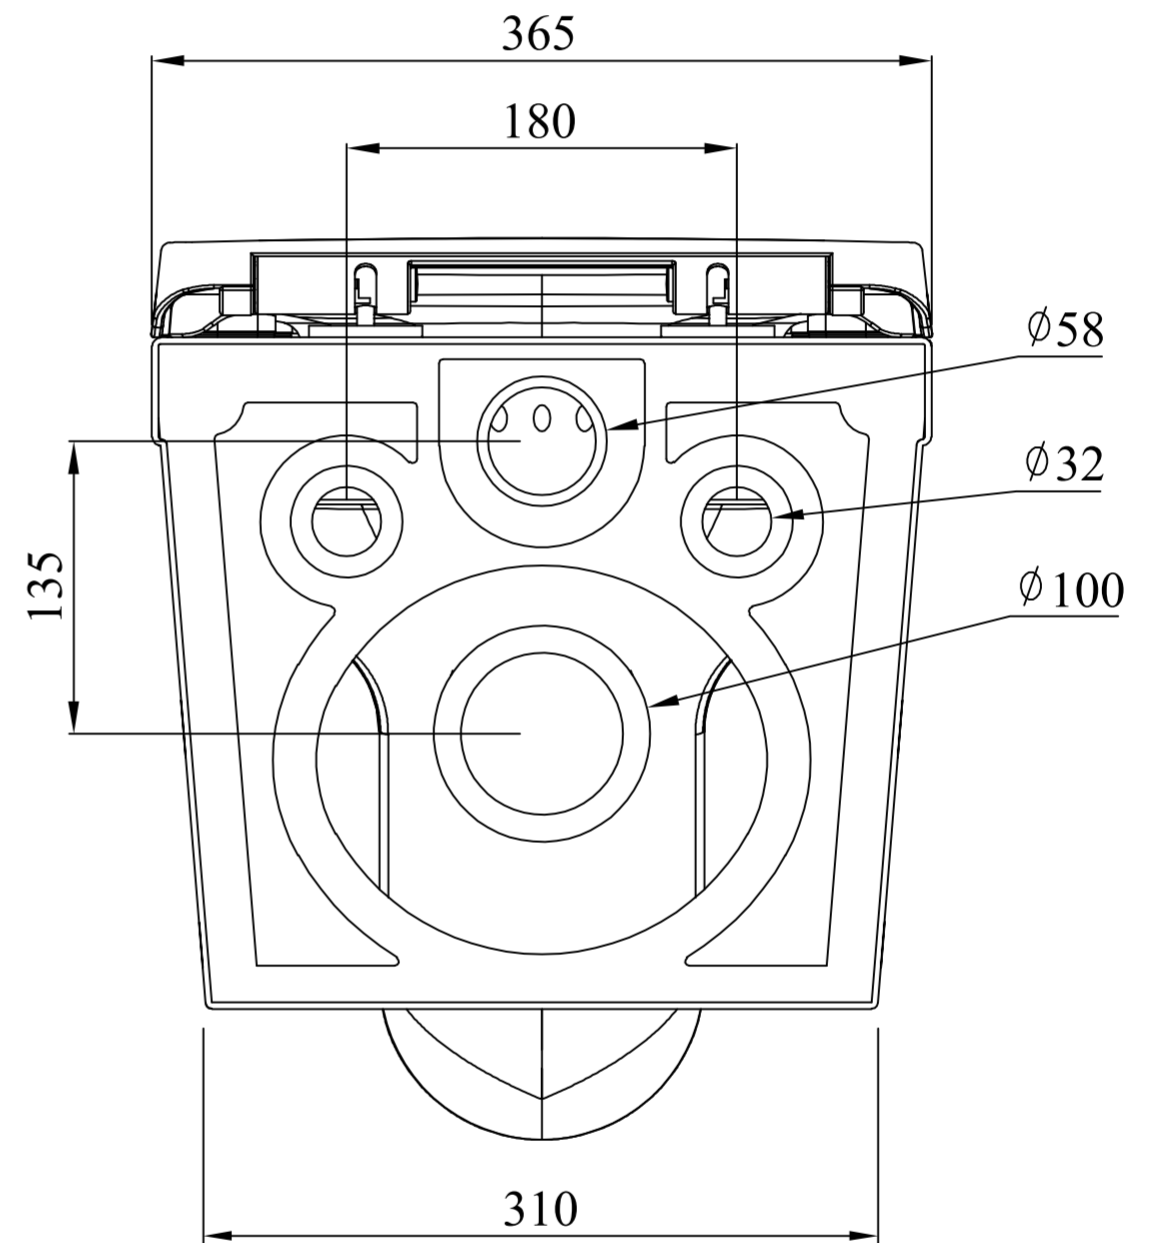

Side View

Back View

LUSO LUXURY LIVING	Product Name	Berkeley
	Style	Wall Hung
	Material	Ceramic

All dimensions provided in millimeters.