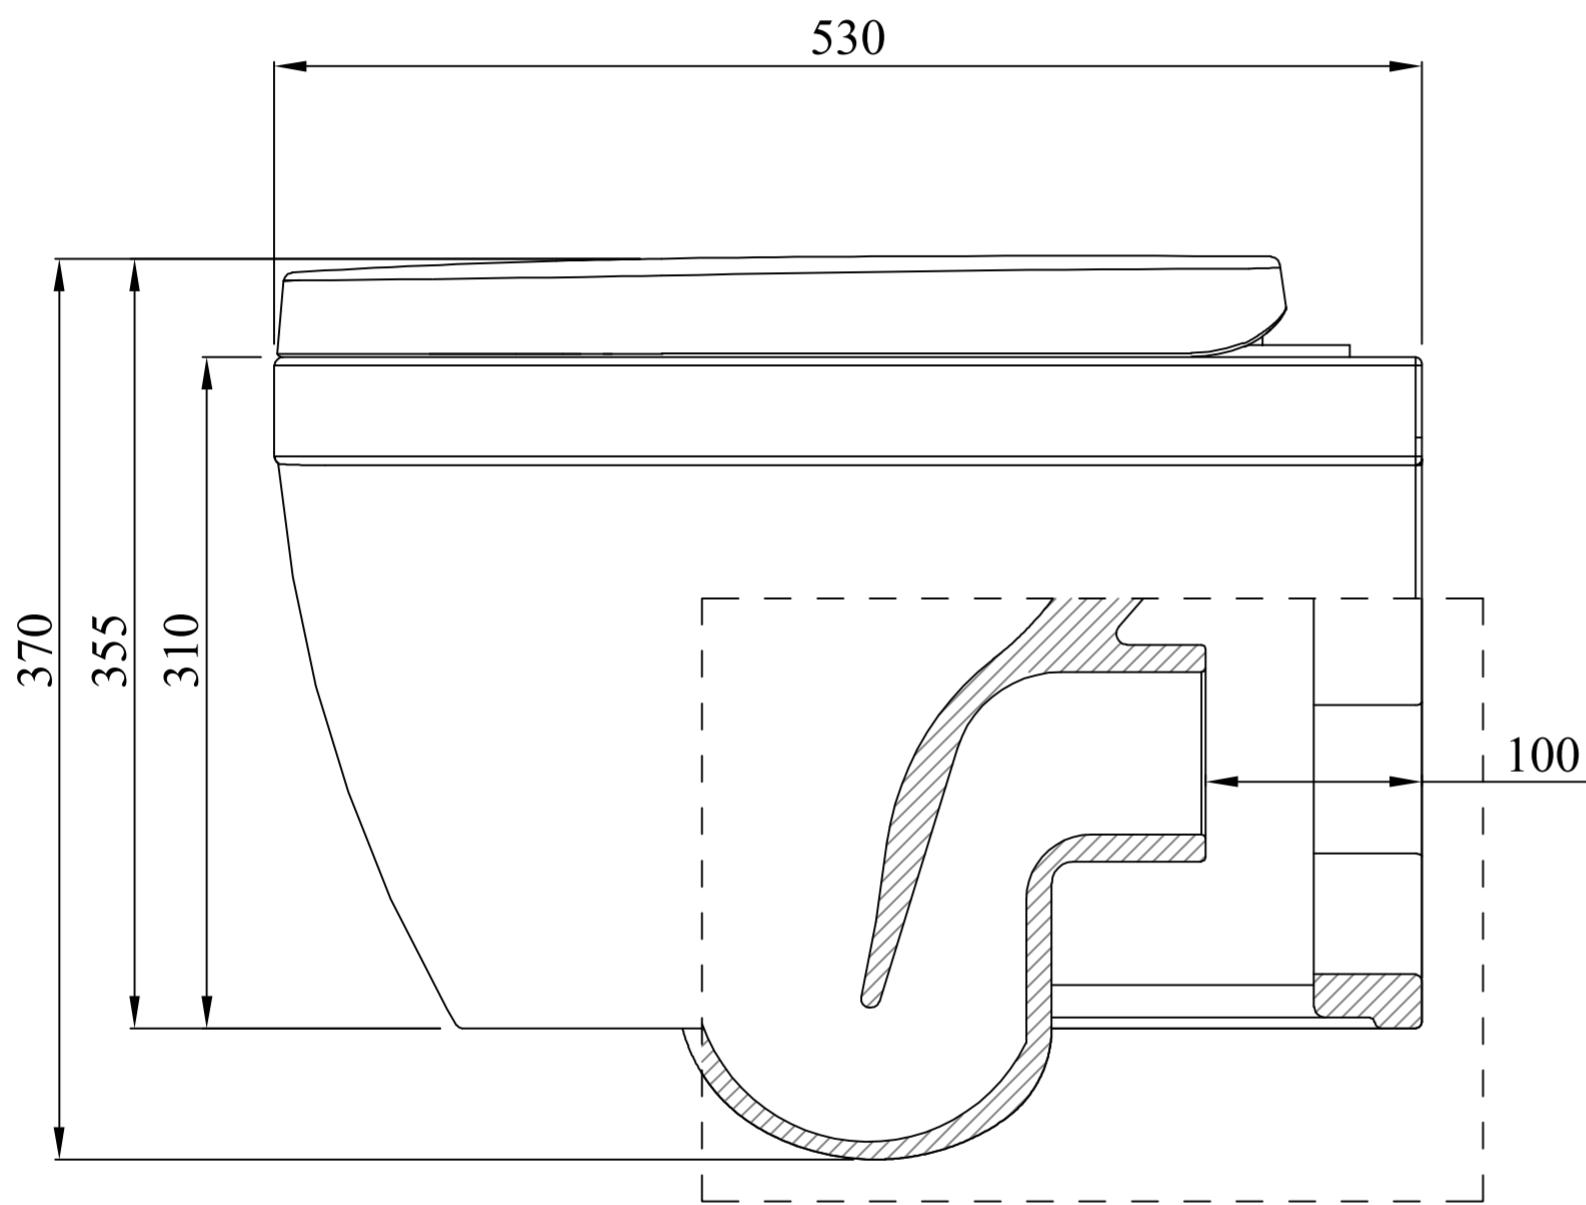

Side View

Back View

LUSO LUXURY LIVING	Product Name	Berkeley
	Style	Wall Hung
	Material	Ceramic

All dimensions provided in millimeters.