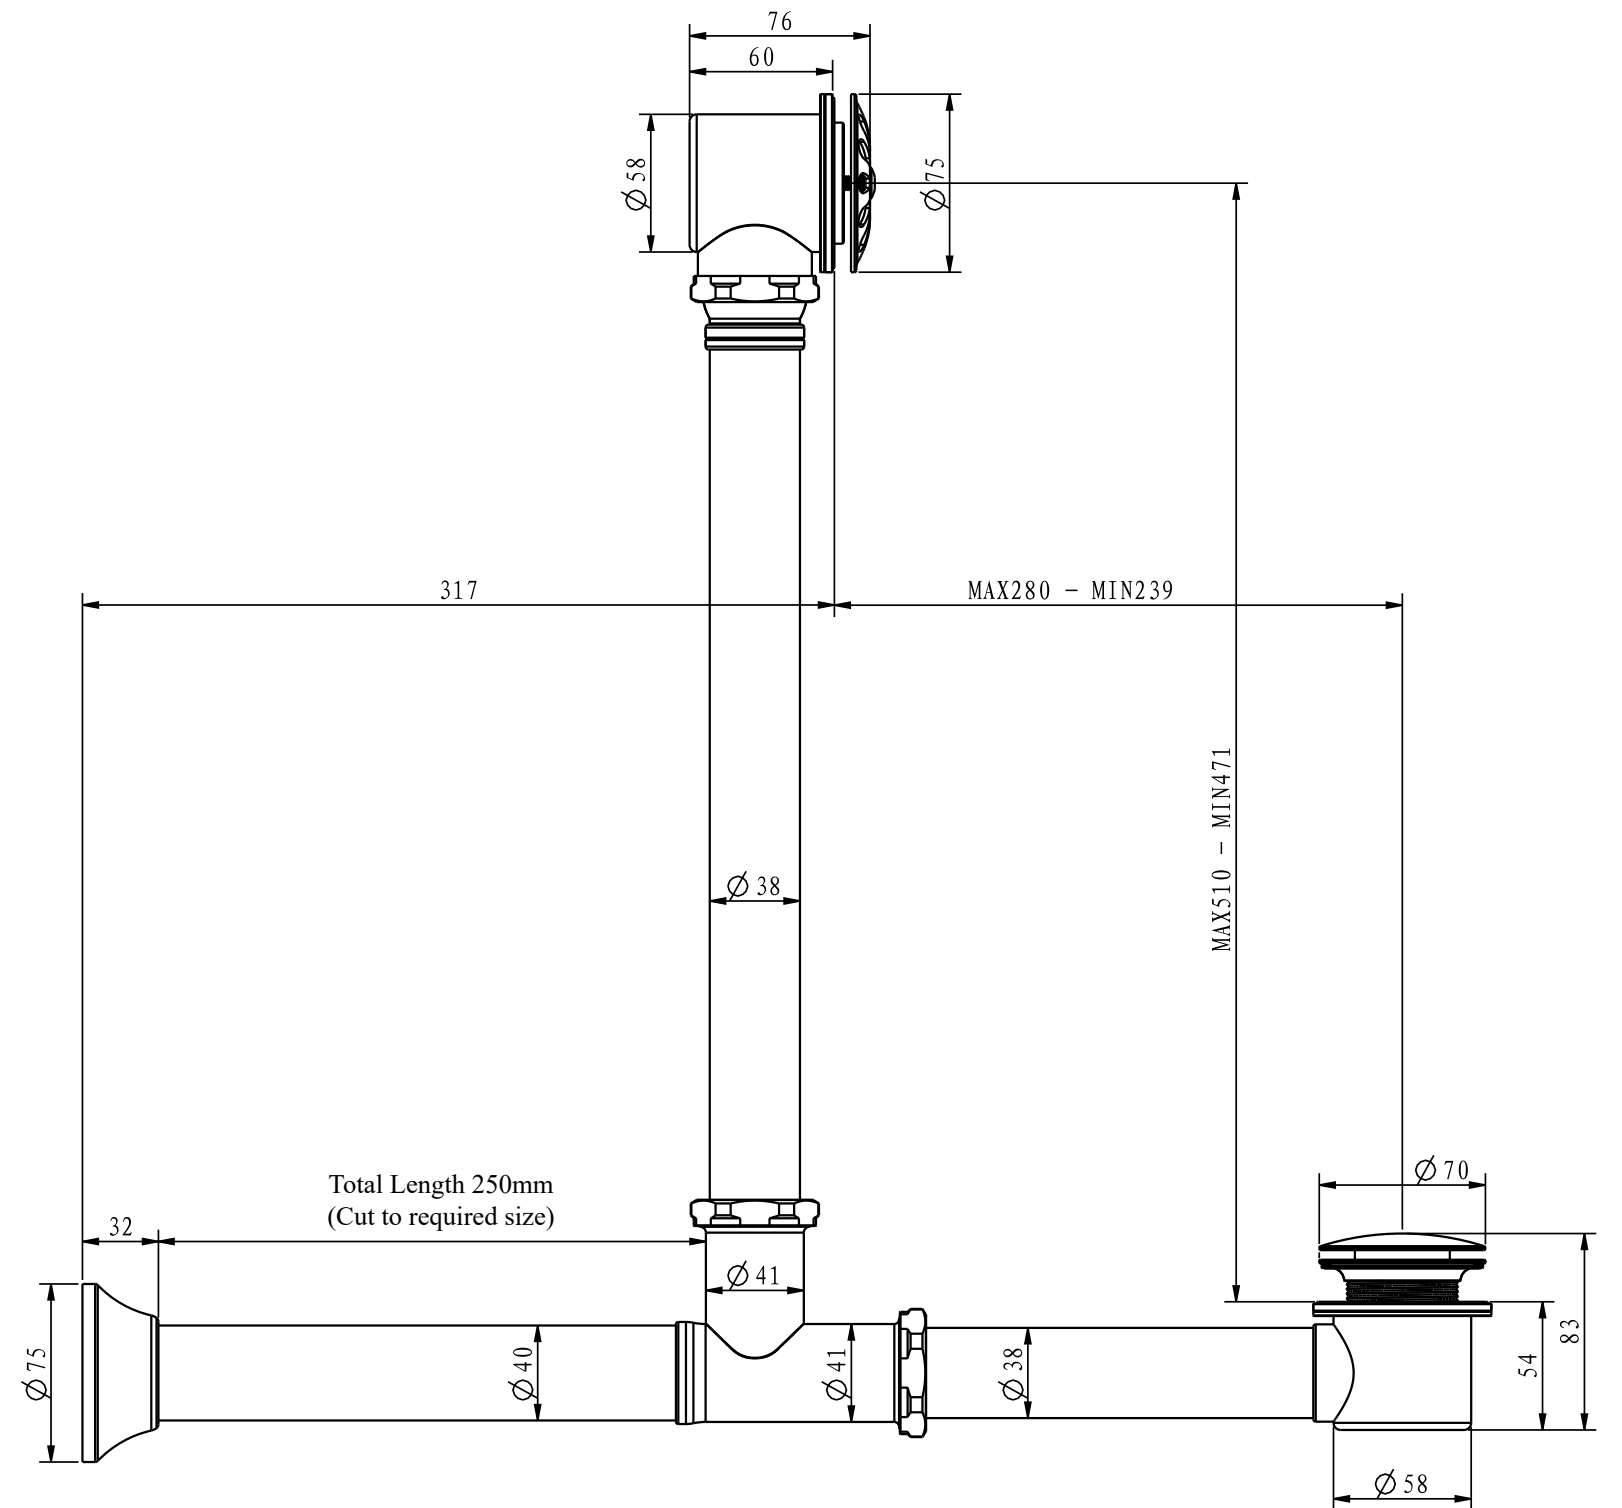

### OPTION 1 (FLOOR OUTLET)

### OPTION 2 (WALL OUTLET)

<h1>LUSSO</h1> <p>STONE</p>	Product Type	Waste Kit
	Product Name	Universal Exposed Overflow Waste Kit

All dimensions provided in millimeters.