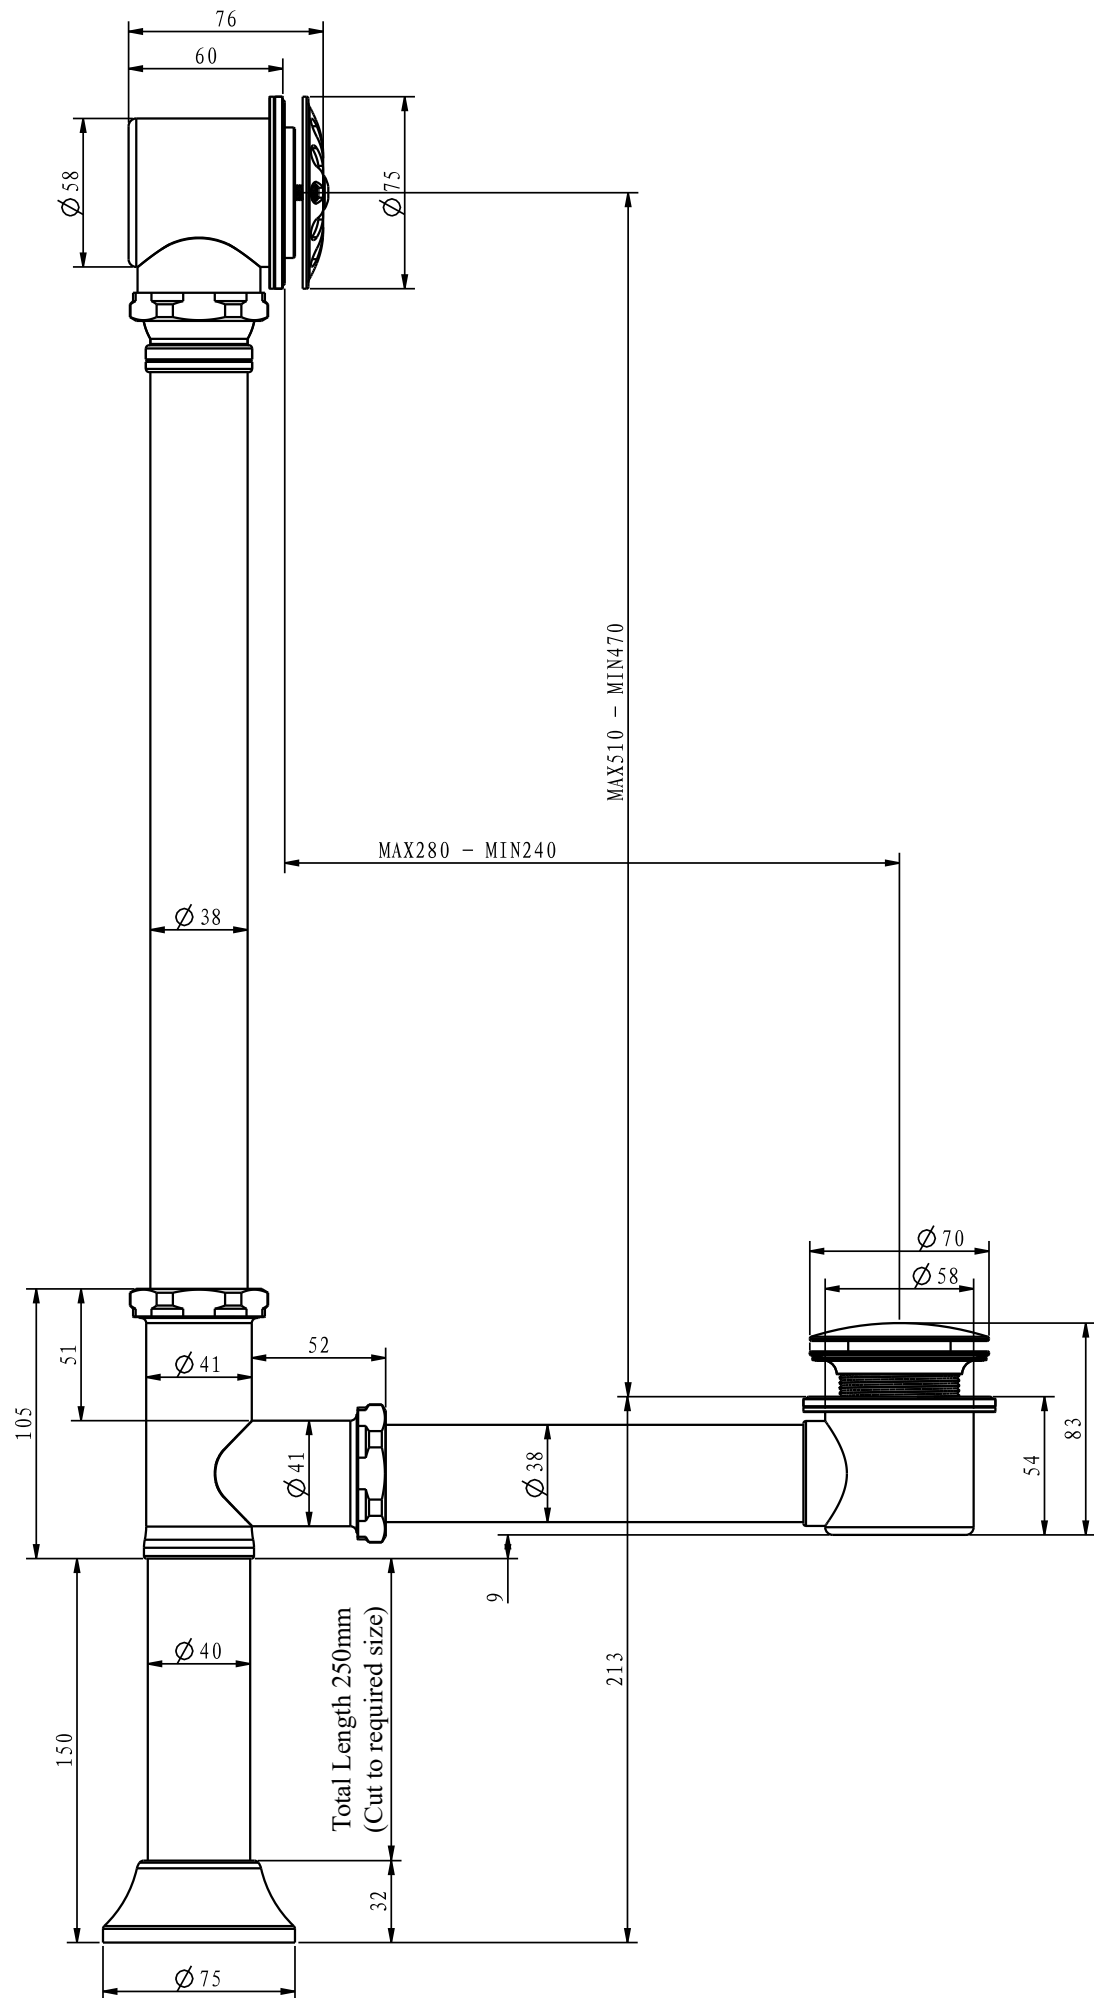

### OPTION 1 (FLOOR OUTLET)

### OPTION 2 (WALL OUTLET)

<h1>LUSSO</h1> <p>STONE</p>	Product Type	Waste Kit
	Product Name	Universal Exposed Overflow Waste Kit

All dimensions provided in millimeters.