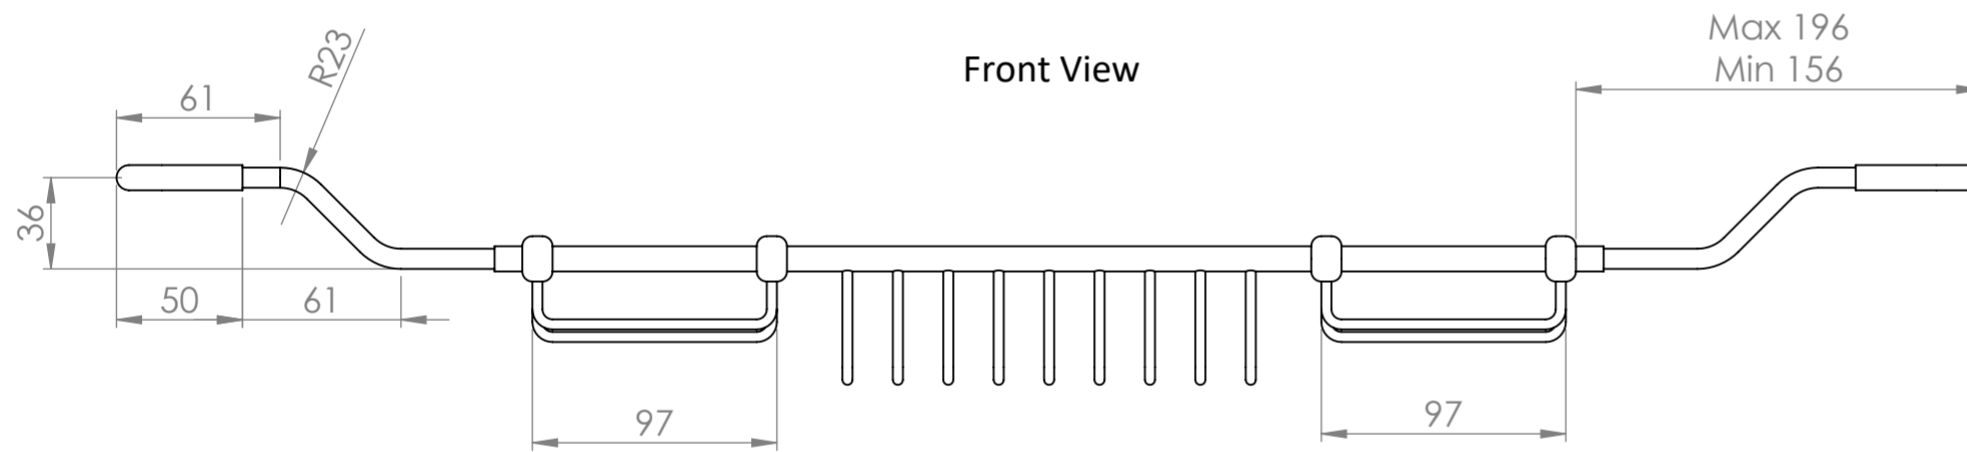

Top View

Side View

Front View

**LUSSO**  
LUXURY LIVING

Product Name Bath Caddy

Product Size (mm) 820 - 730

All dimensions provided in millimeters.