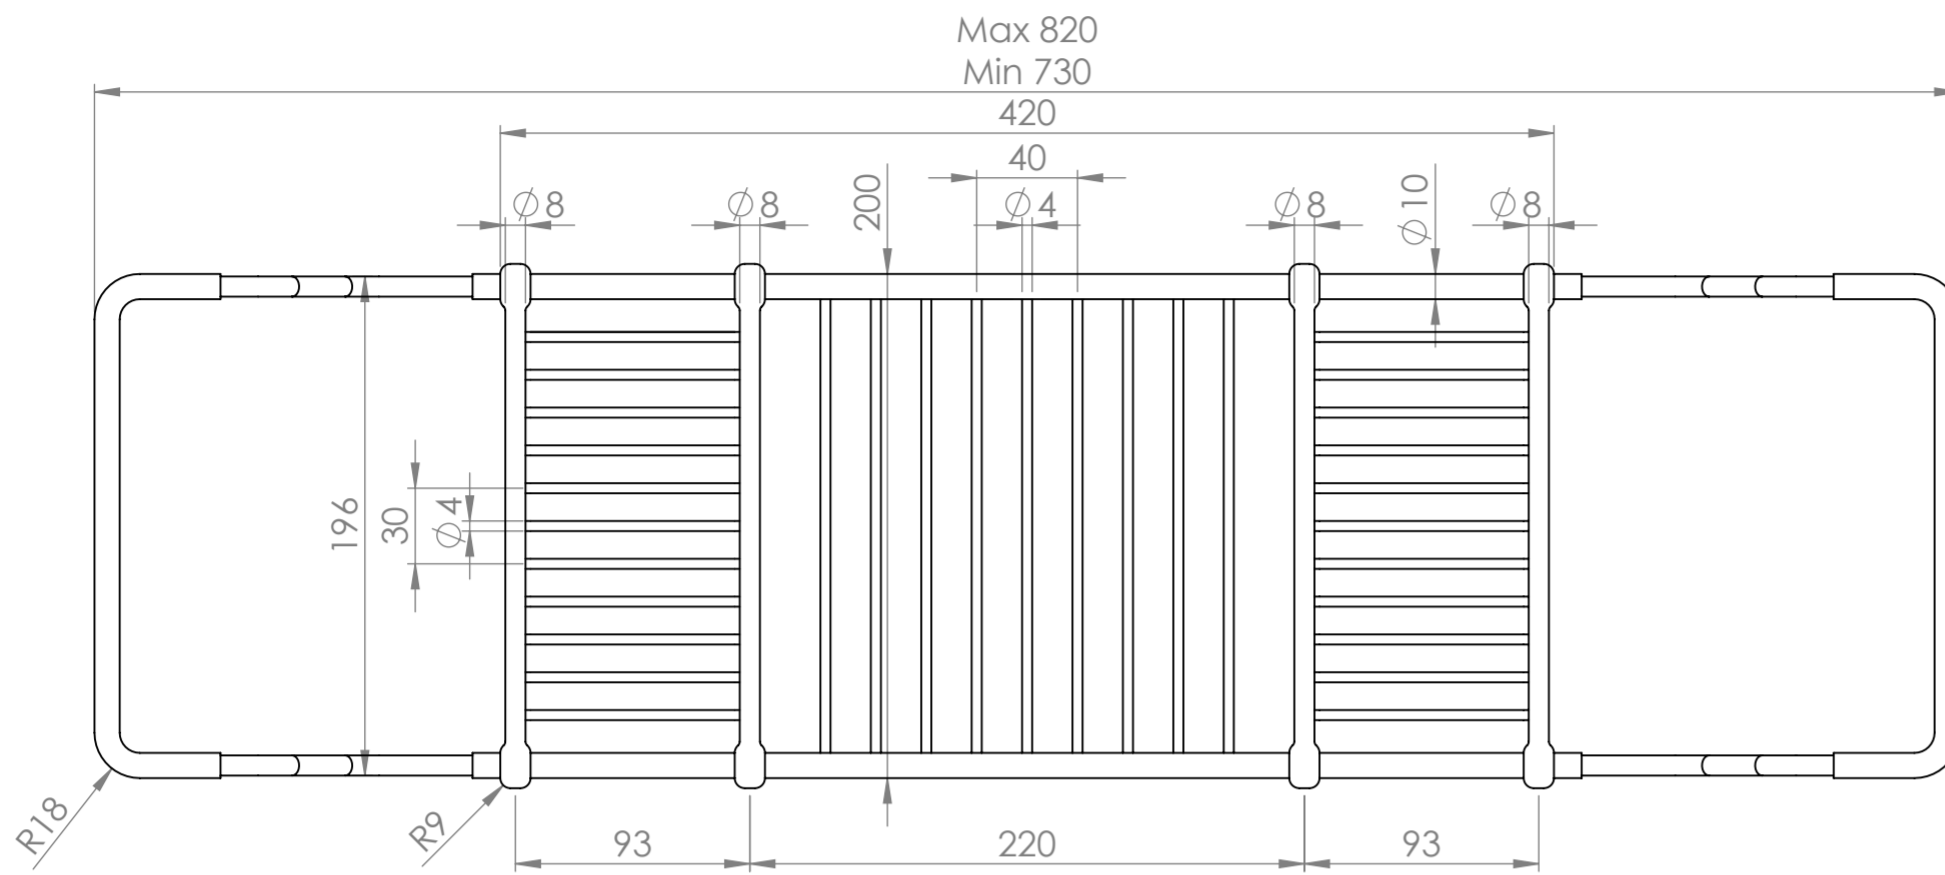

Top View

Side View

Front View

**LUSSO**  
LUXURY LIVING

Product Name Bath Caddy

Product Size (mm) 820 - 730

All dimensions provided in millimeters.