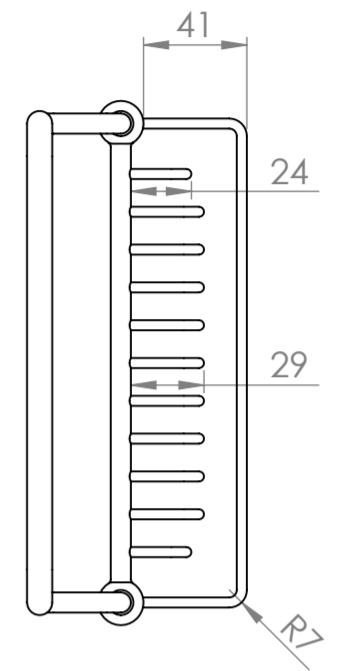

Top View

Side View

Front View

**LUSSO**  
LUXURY LIVING

Product Name Bath Caddy

Product Size (mm) 820 - 730

All dimensions provided in millimeters.