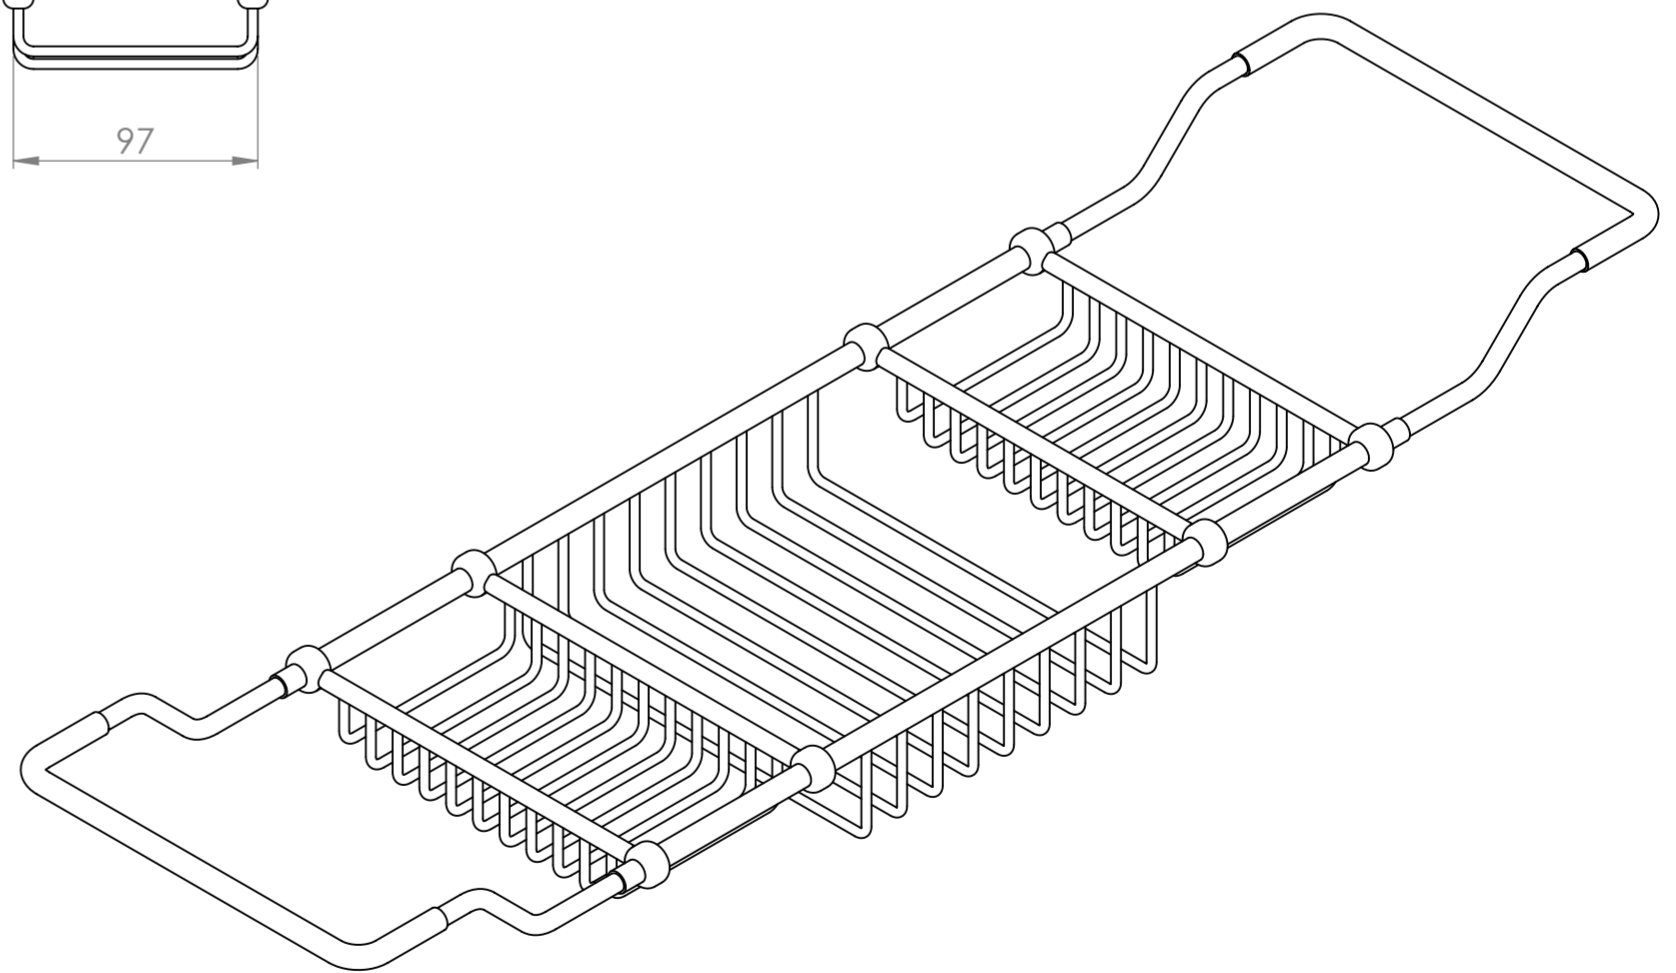

Top View

Side View

Front View

**LUSSO**  
LUXURY LIVING

Product Name Bath Caddy

Product Size (mm) 820 - 730

All dimensions provided in millimeters.