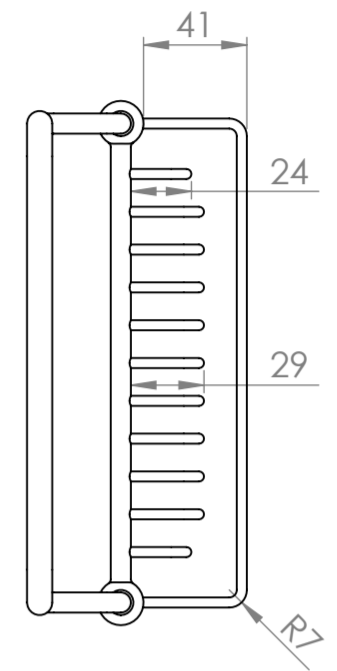

Top View

Side View

Front View

**LUSSO**  
LUXURY LIVING

Product Name	Bath Caddy
Product Size (mm)	930 - 830

All dimensions provided in millimeters.