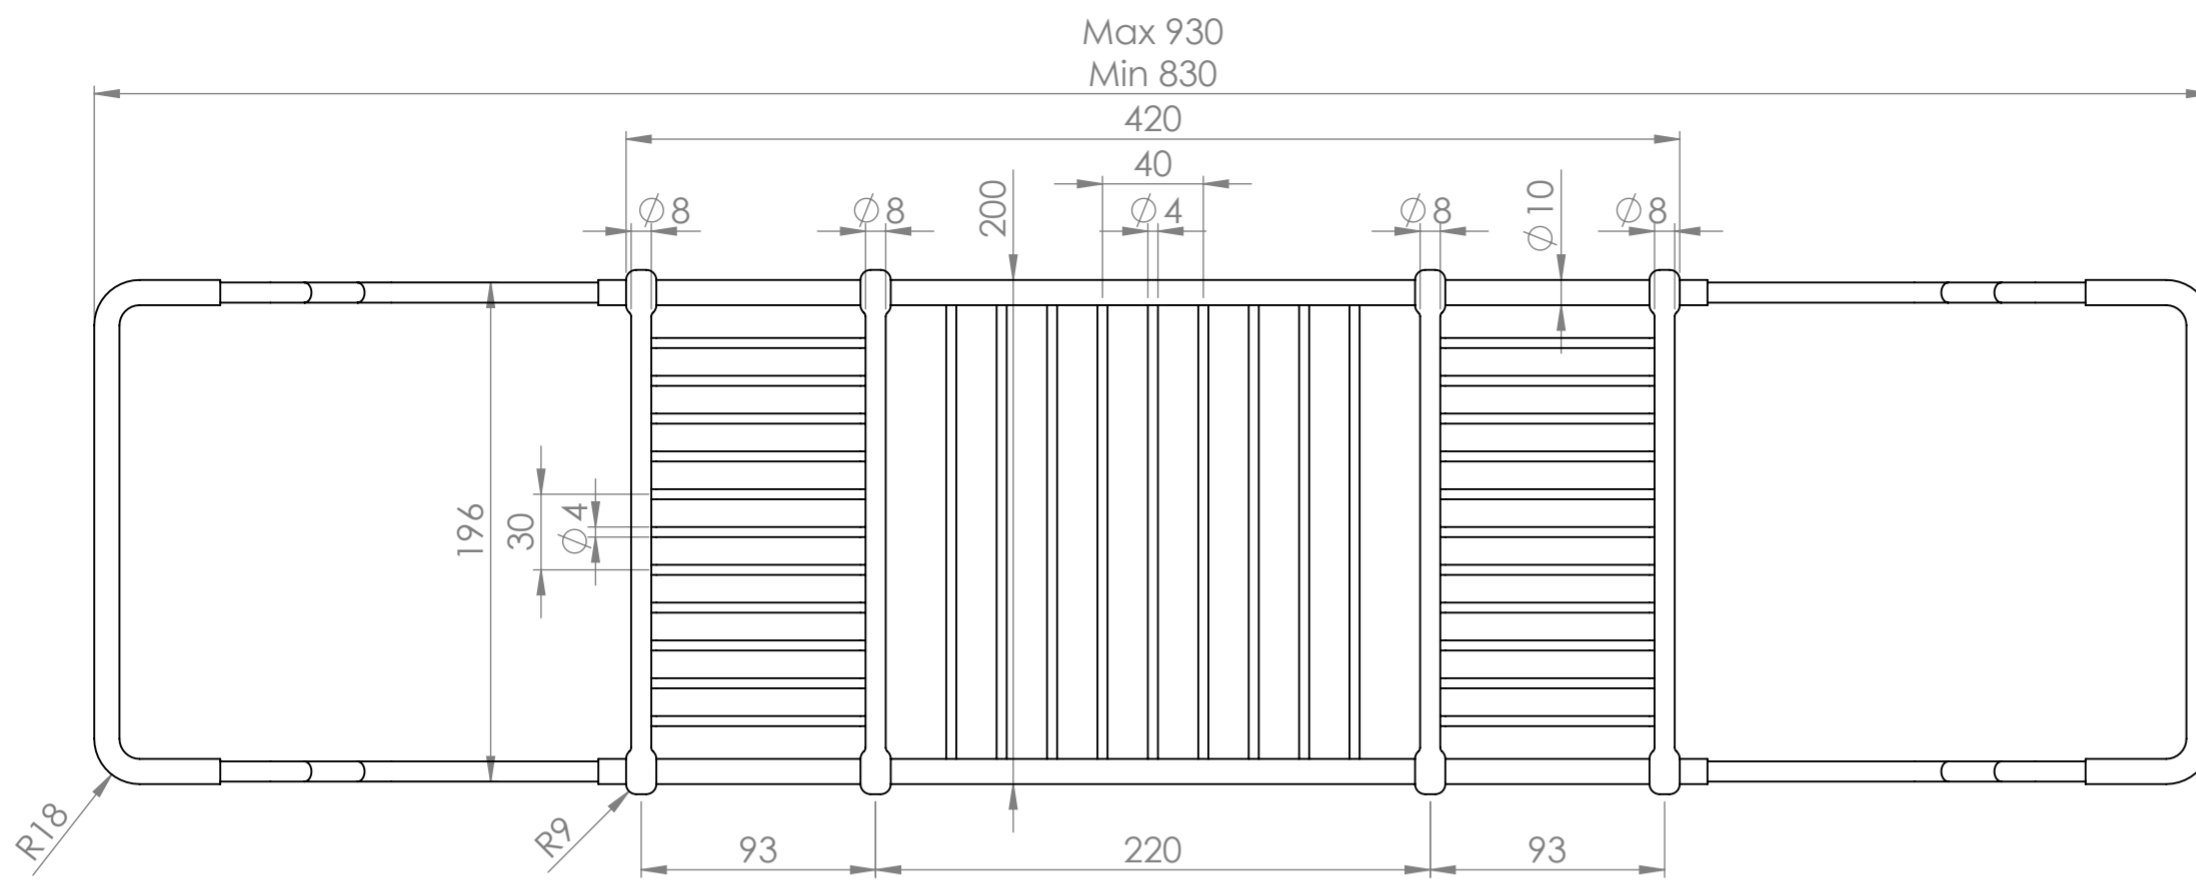

Top View

Side View

Front View

**LUSSO**  
LUXURY LIVING

Product Name	Bath Caddy
Product Size (mm)	930 - 830

All dimensions provided in millimeters.