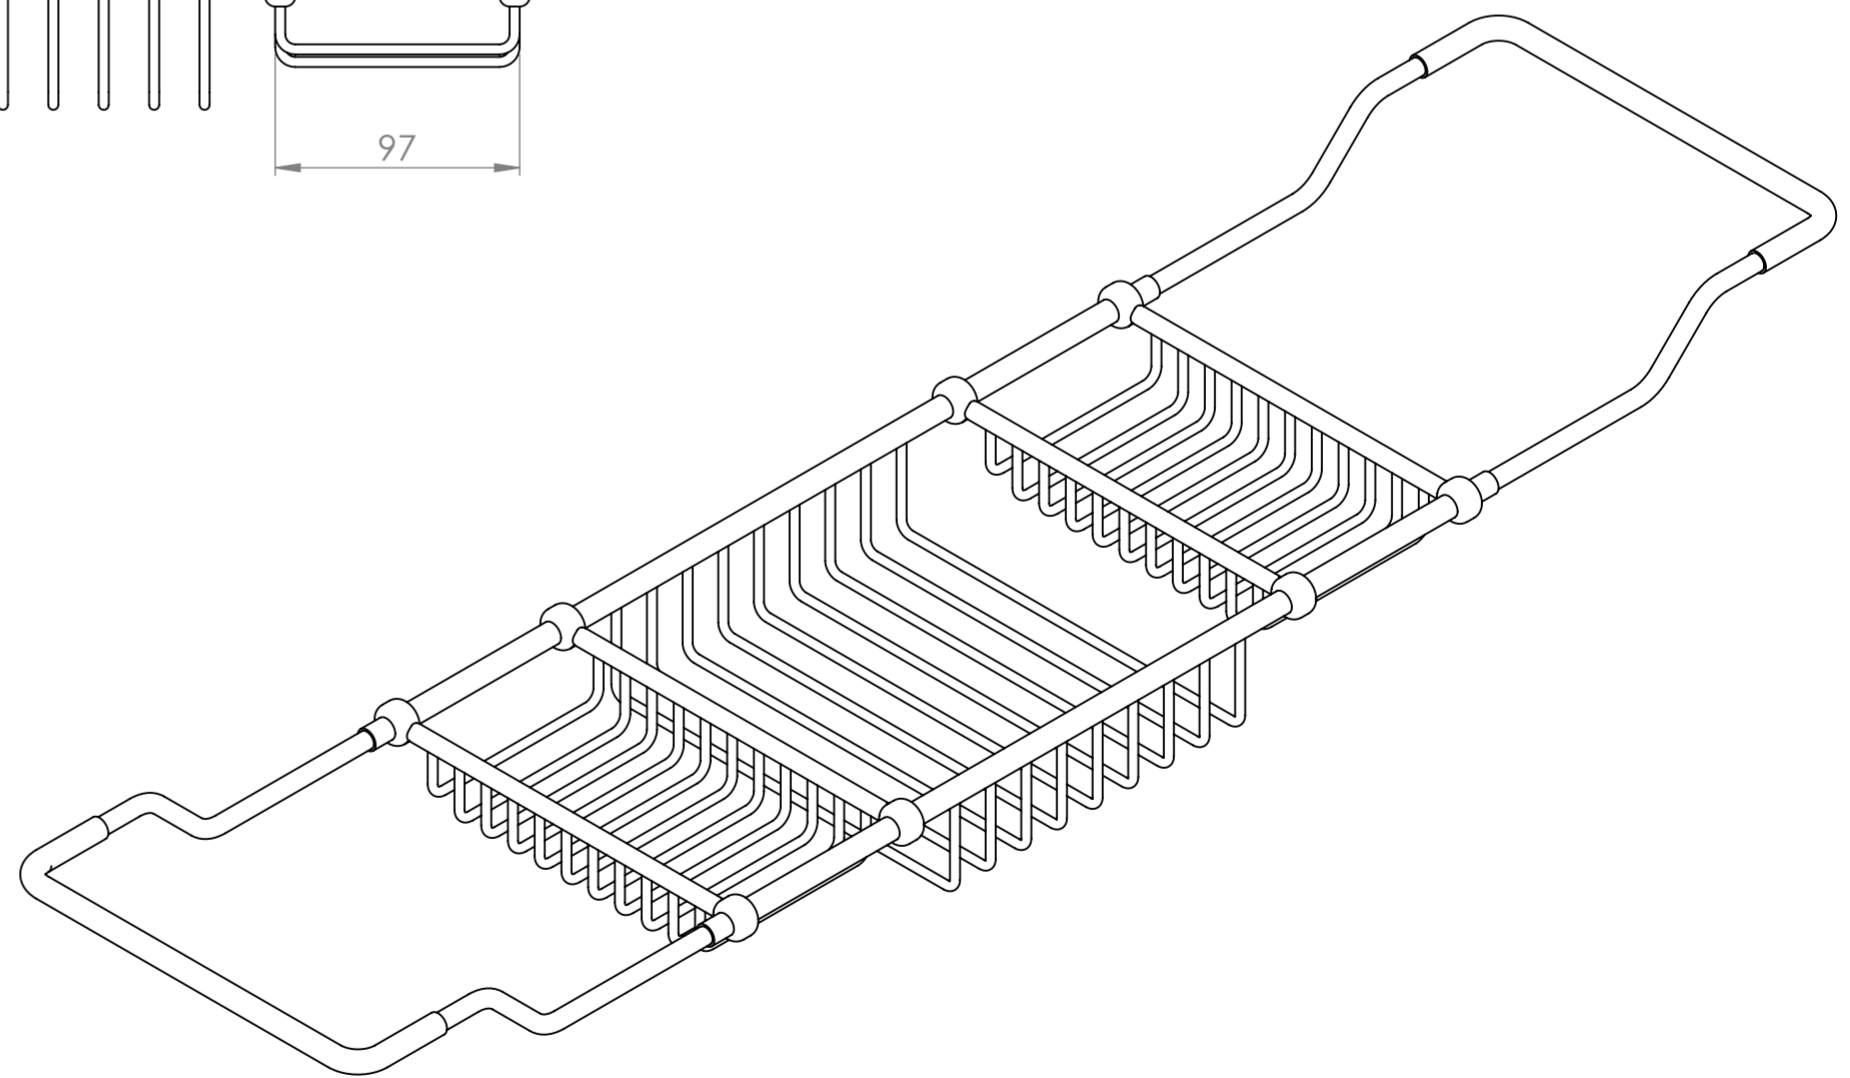

Top View

Side View

Front View

**LUSSO**  
LUXURY LIVING

Product Name	Bath Caddy
Product Size (mm)	930 - 830

All dimensions provided in millimeters.