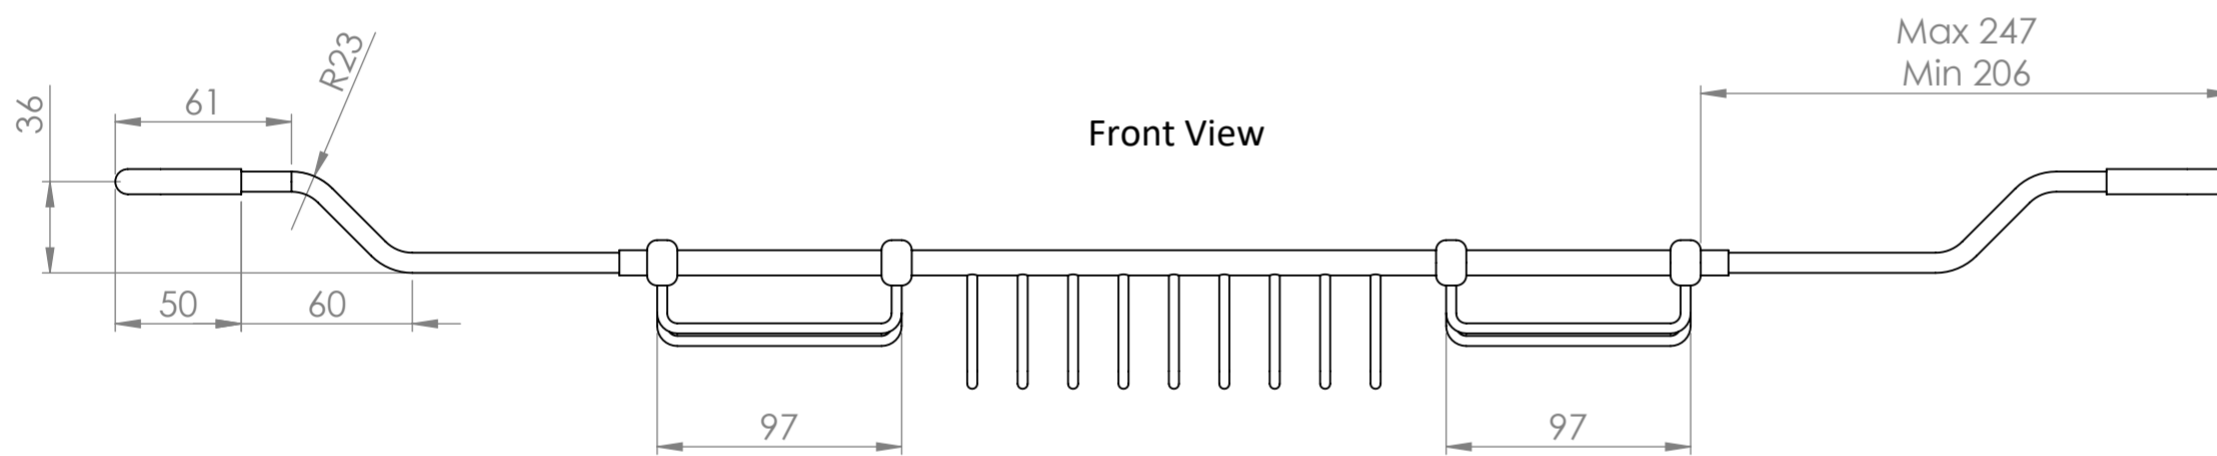

Top View

Side View

Front View

**LUSSO**  
LUXURY LIVING

Product Name	Bath Caddy
Product Size (mm)	930 - 830

All dimensions provided in millimeters.