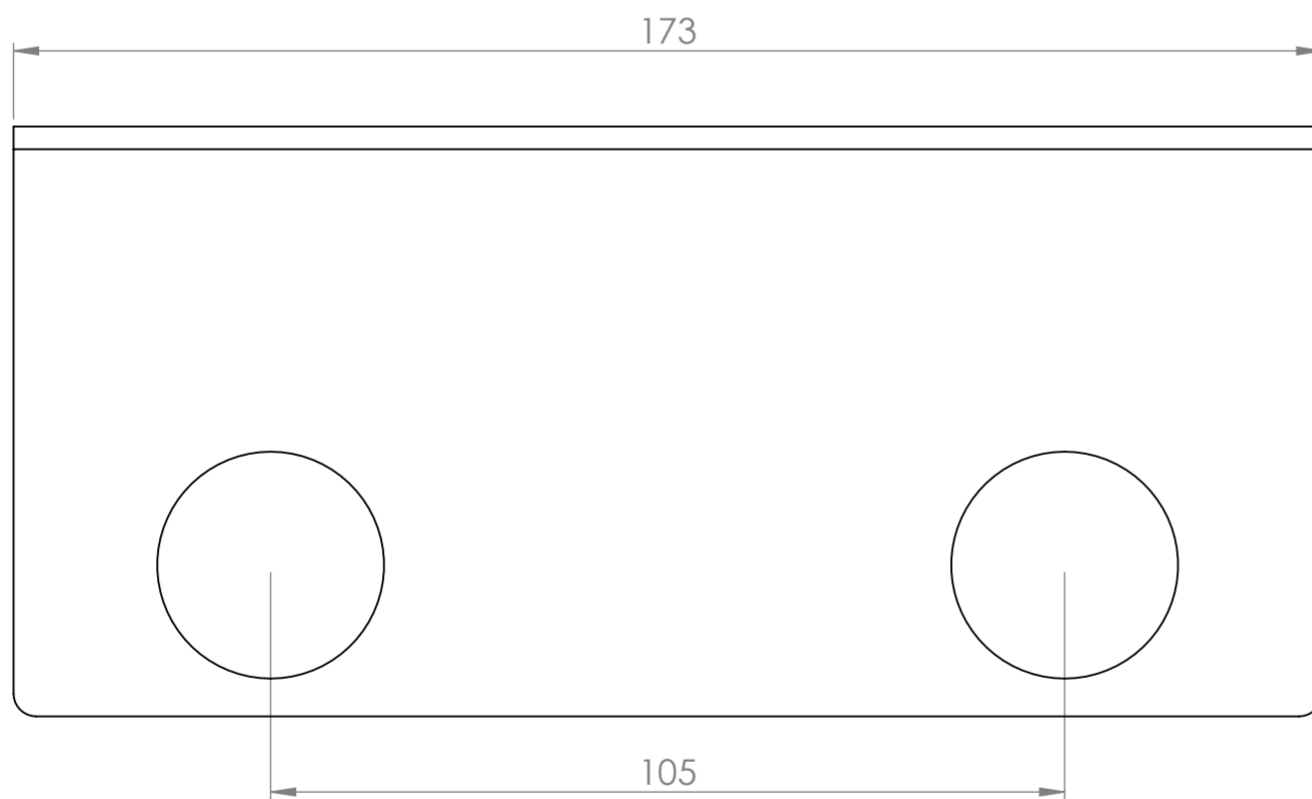

Front View

Side View

Top View

**LUSO**  
S T O N E

Product Name Double Soap Dispenser

Product Size (mm) 173 x 78 x 57

*All dimensions provided in millimeters.*