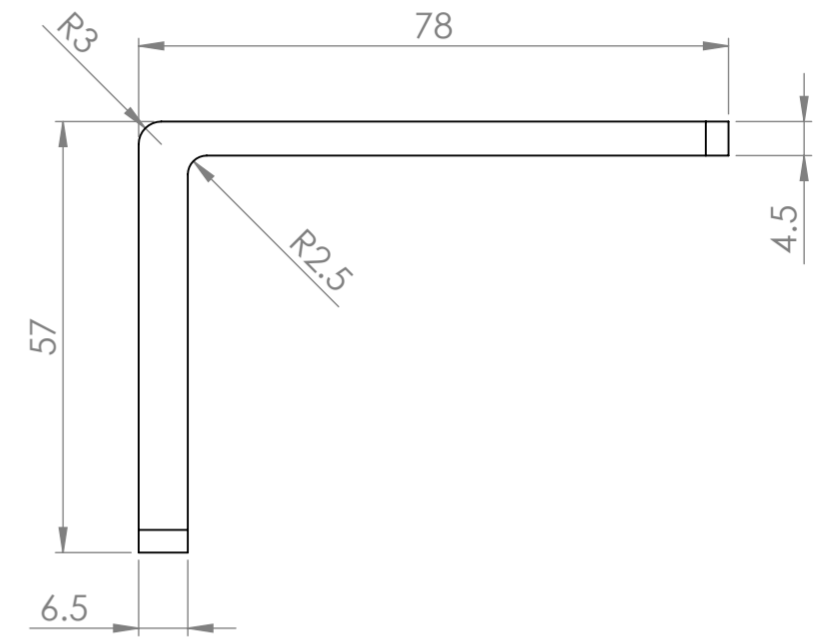

Front View

Side View

Top View

**LUSO**  
S T O N E

Product Name Double Soap Dispenser

Product Size (mm) 173 x 78 x 57

*All dimensions provided in millimeters.*