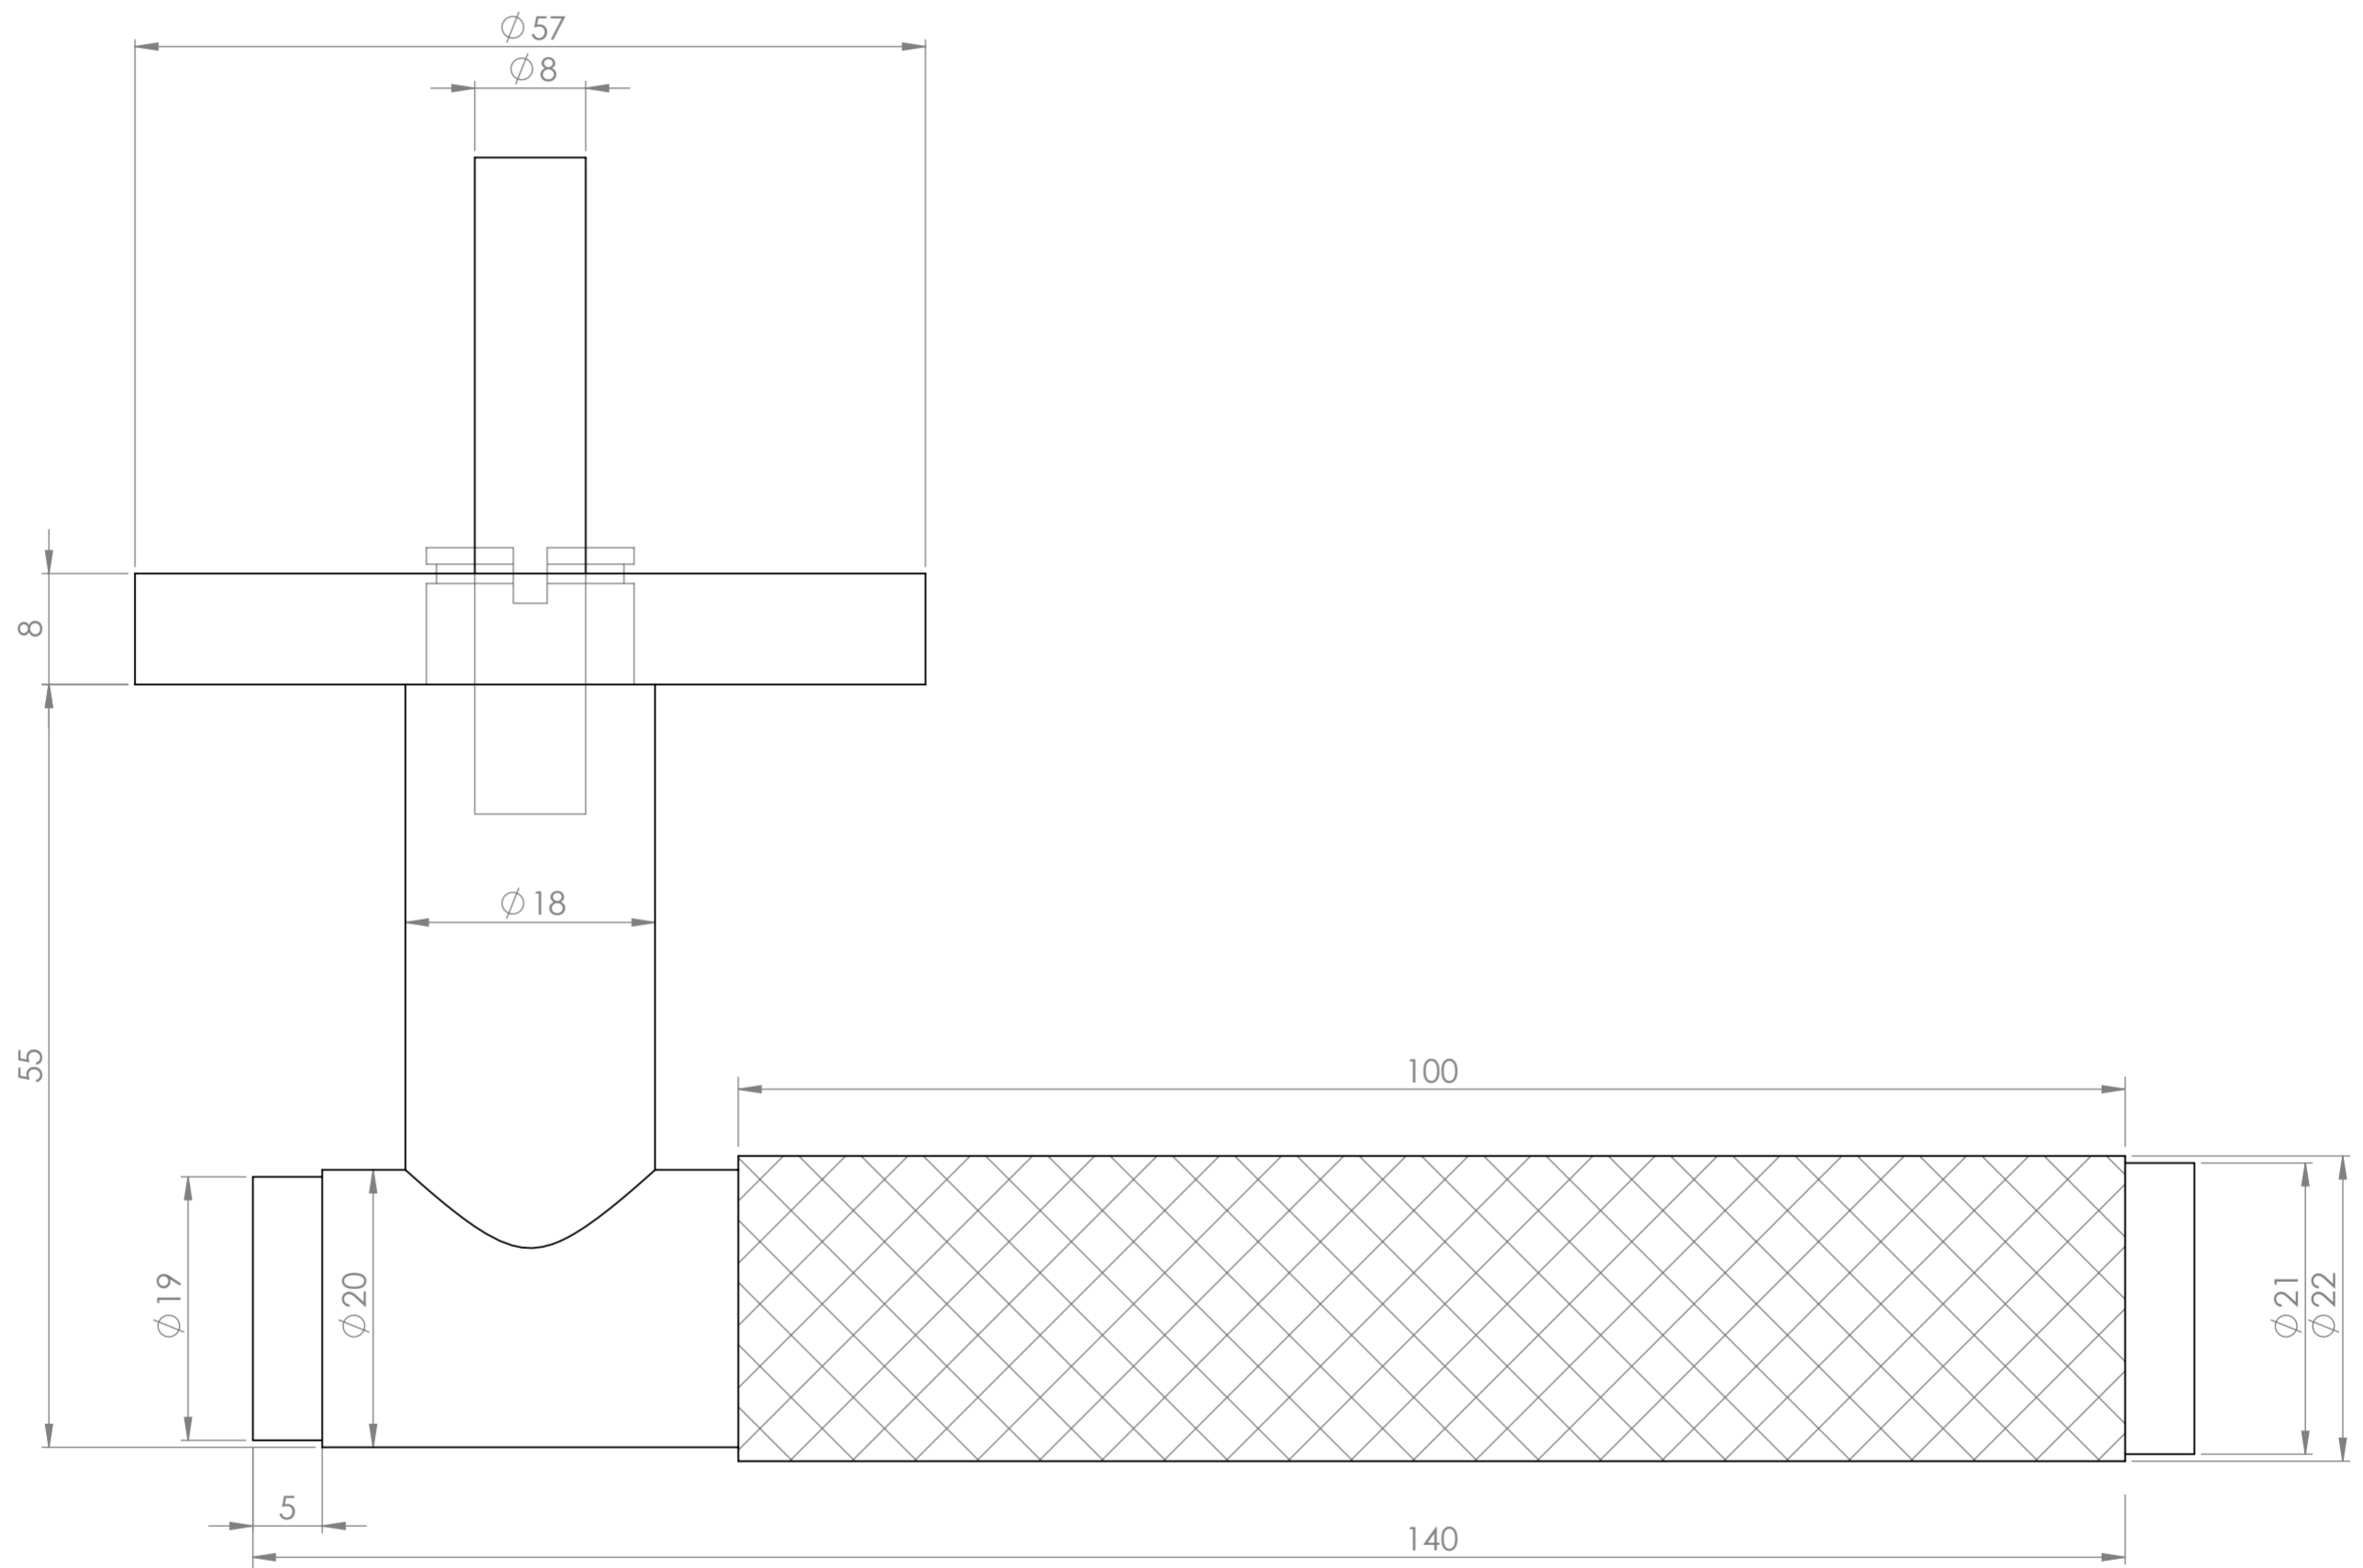

Top View

LUSSO
LUXURY LIVING

Product Name	Luxe
Product Type	Knurled Internal Door Handle

All dimensions provided in millimeters.