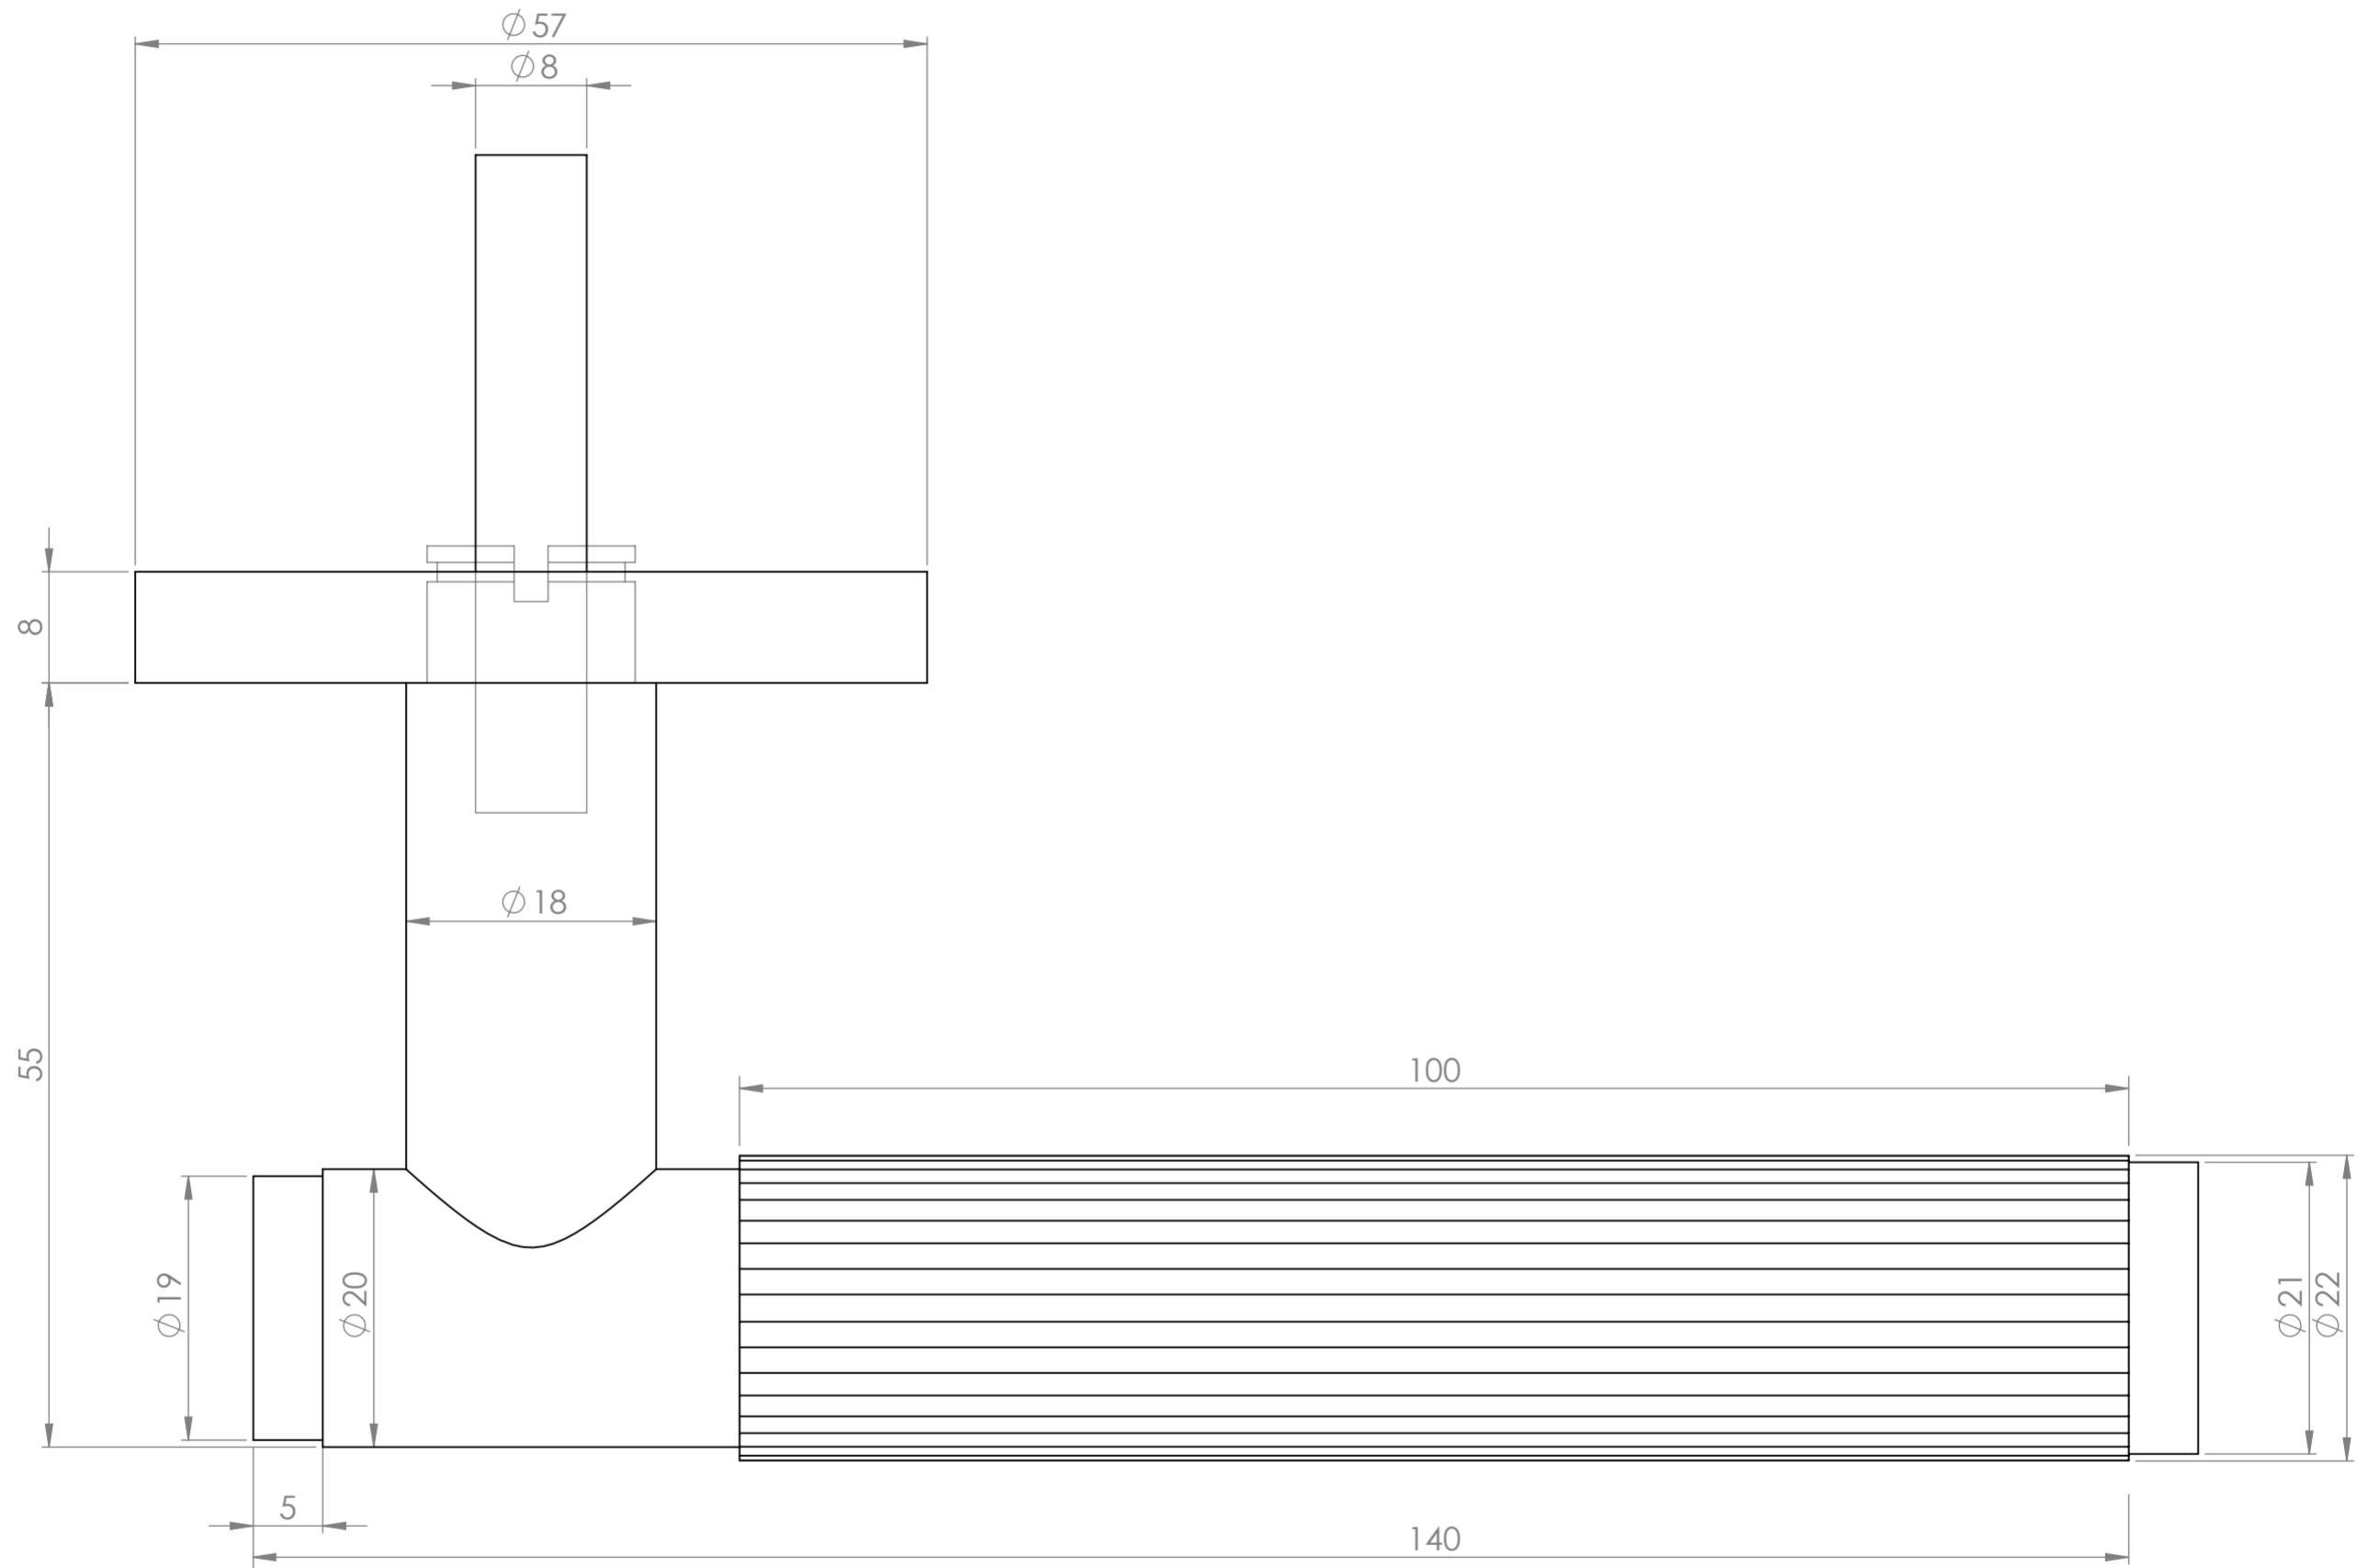

Top View

**LUSSO**  
LUXURY LIVING

Product Name	Dali
Product Type	Fluted Internal Door Handle

All dimensions provided in millimeters.