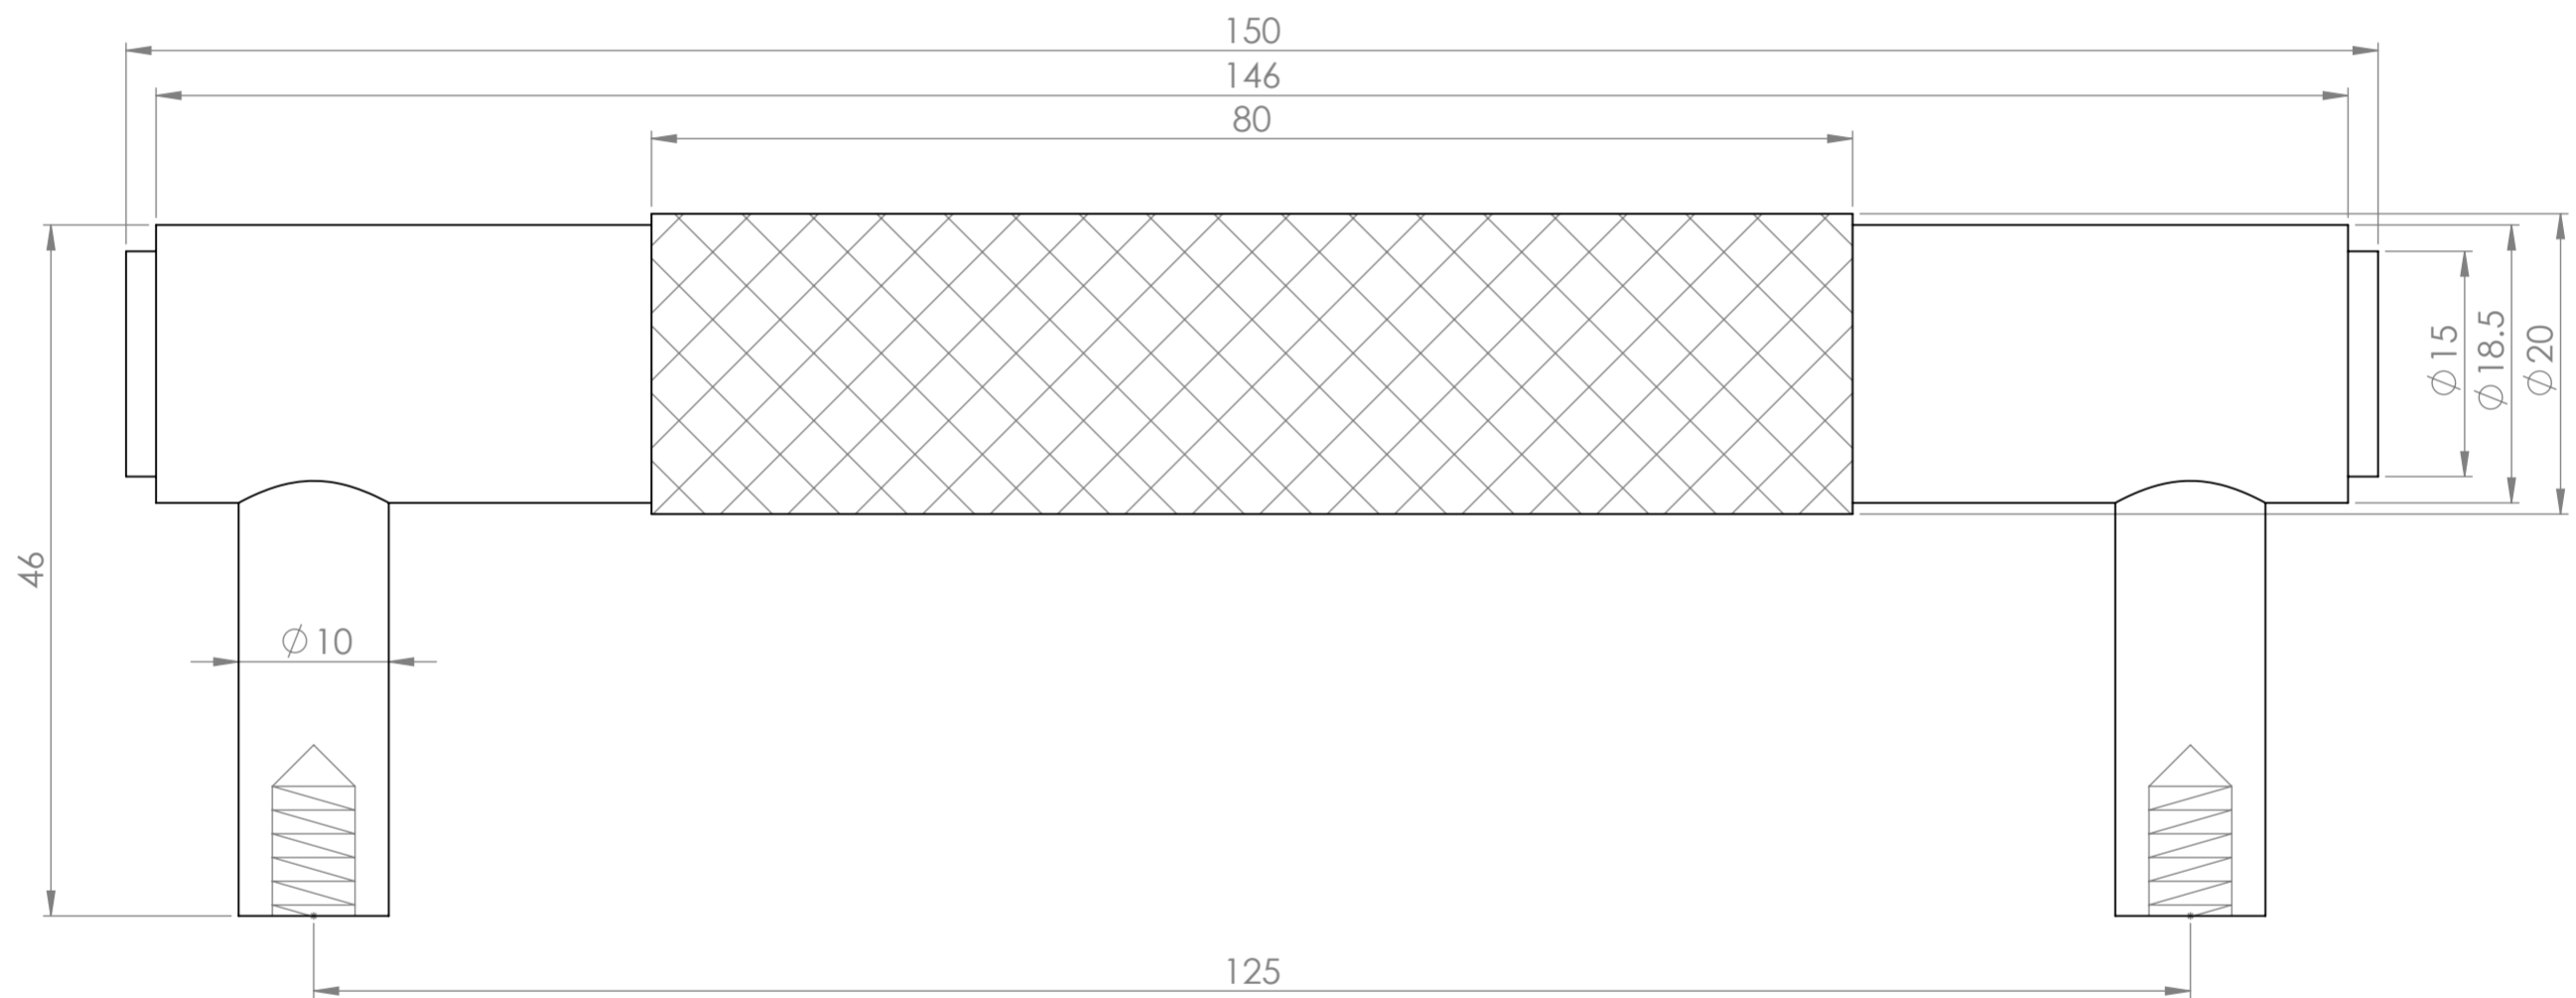

Top View

LUSSO
LUXURY LIVING

Product Name	Luxe
Product Type	Knurled 150 pull bar

All dimensions provided in millimeters.