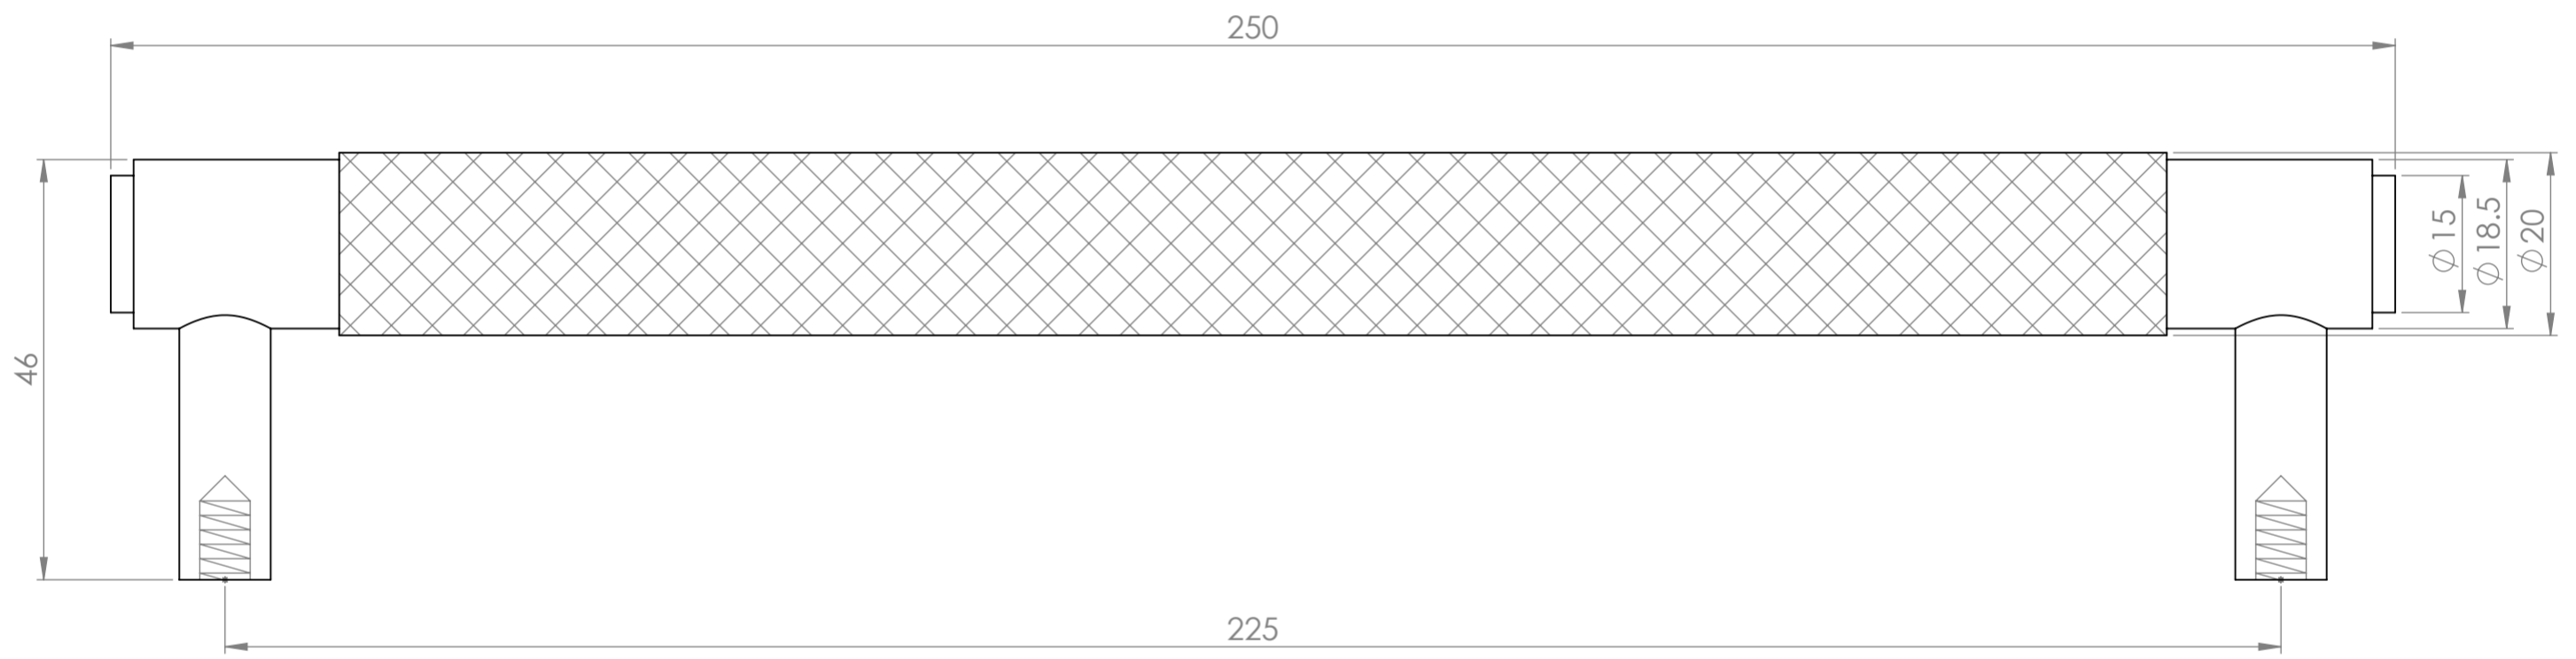

Top View

**LUSSO**  
LUXURY LIVING

Product Name	Luxe
Product Type	Knurled 250 pull bar

*All dimensions provided in millimeters.*