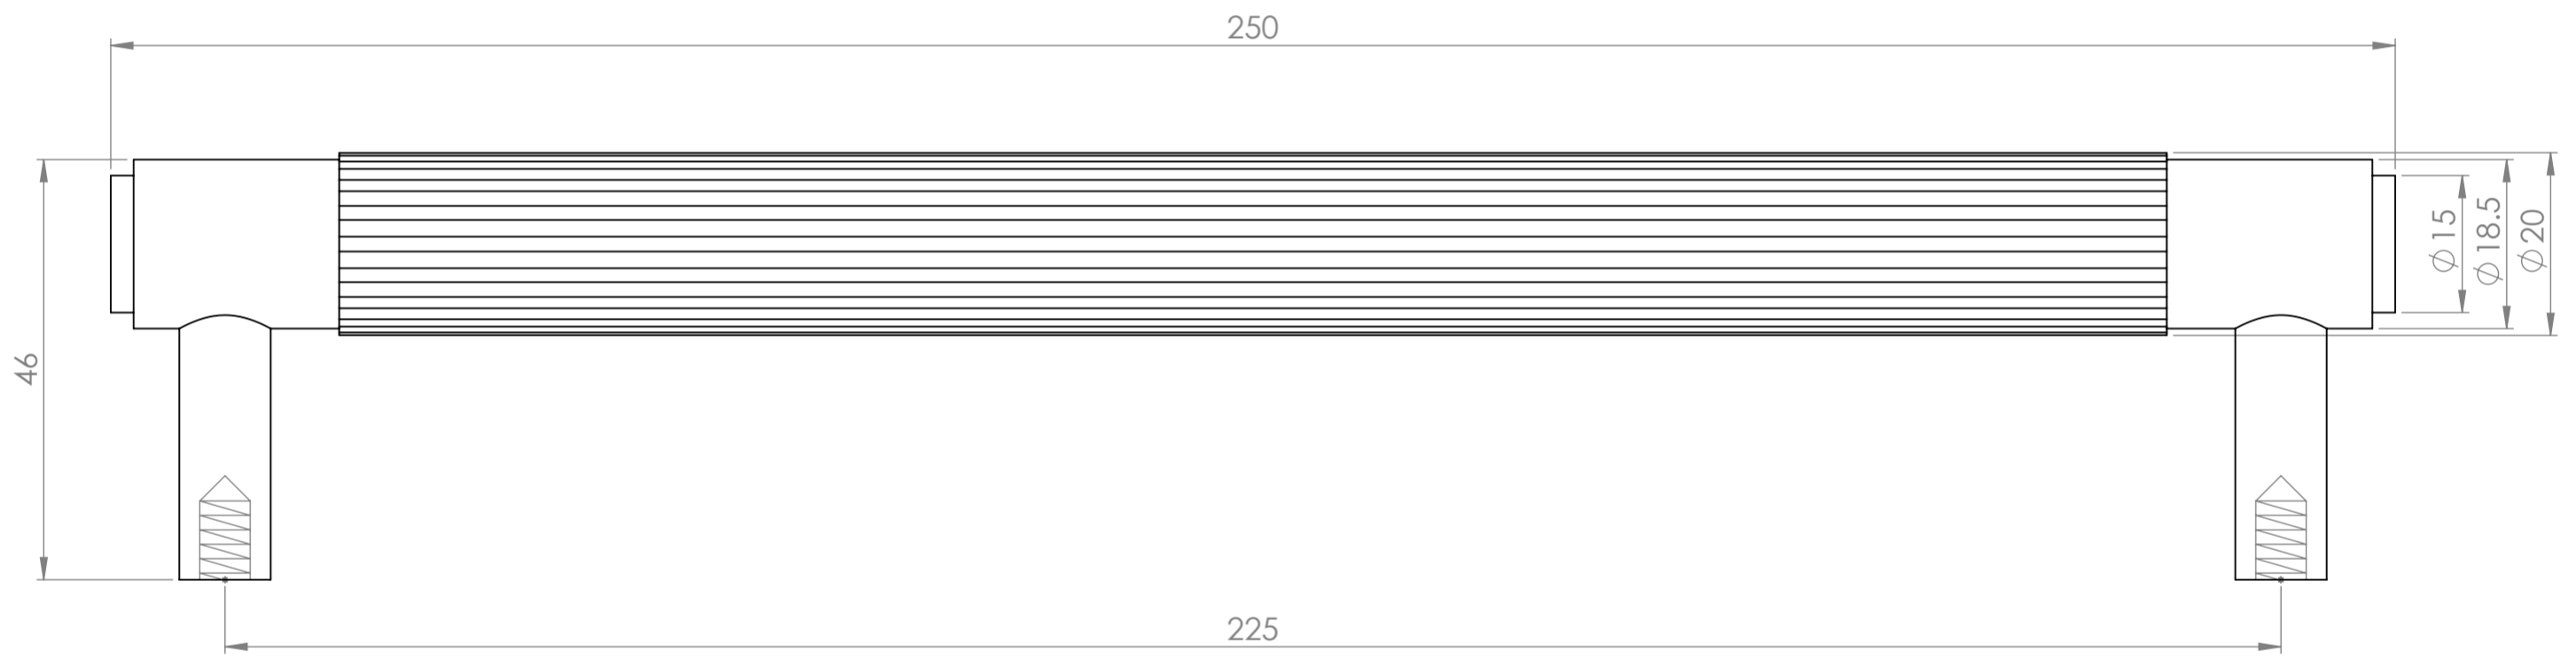

Top View

LUSSO
LUXURY LIVING

Product Name	Dali
Product Type	Fluted 250 pull bar

All dimensions provided in millimeters.