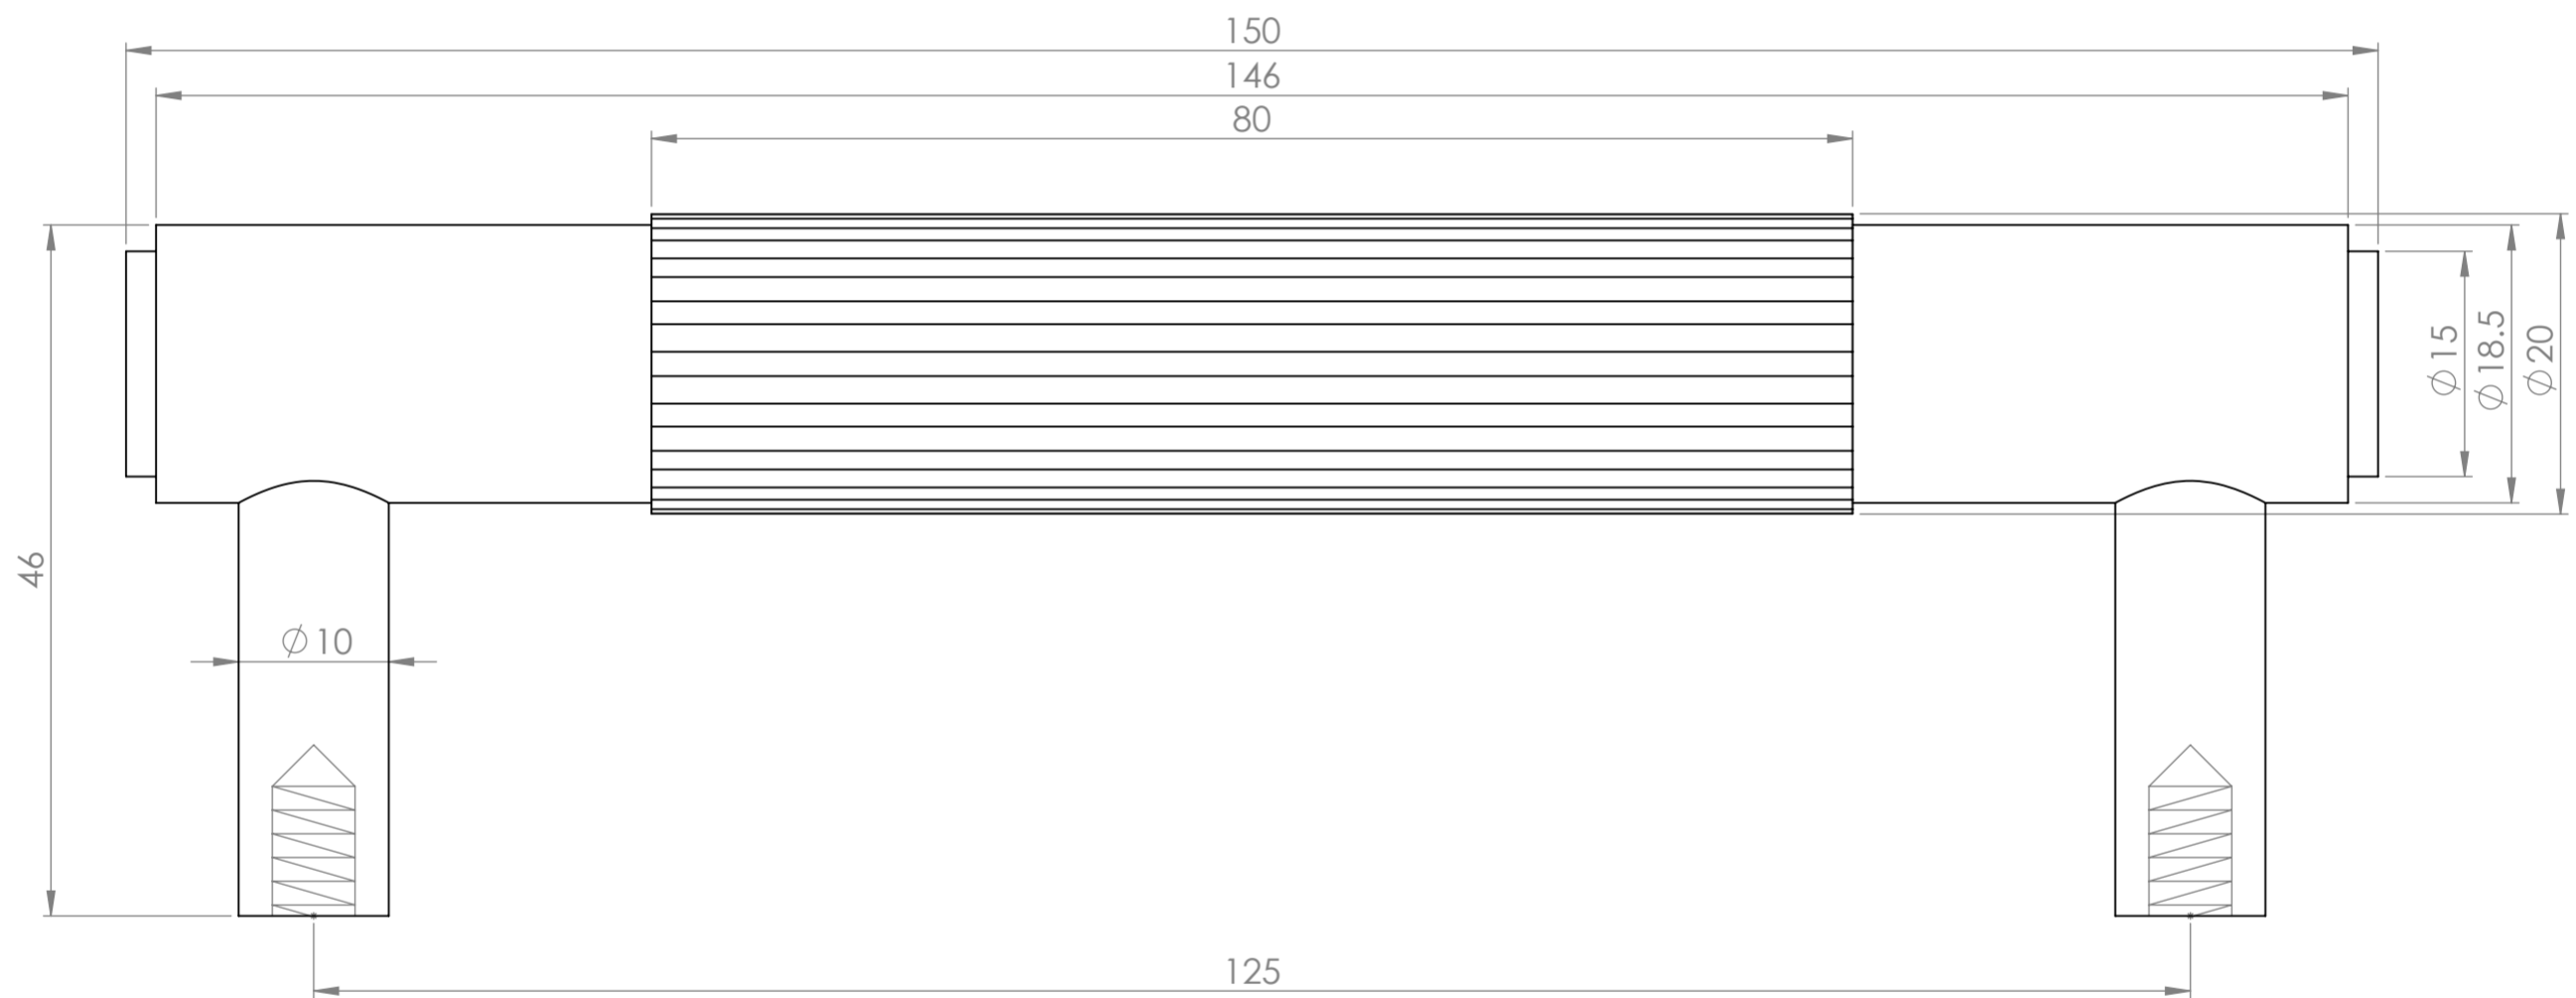

Top View

LUSSO
LUXURY LIVING

Product Name	Dali
Product Type	Fluted 150 pull bar

All dimensions provided in millimeters.