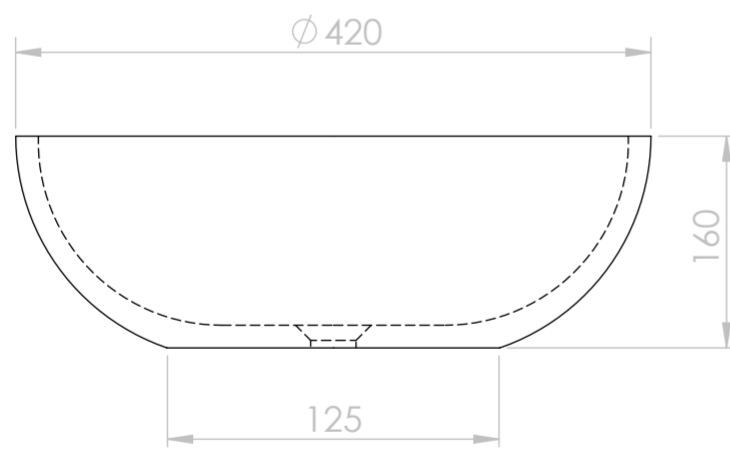

Top View

Front View - Section View

LUSO STONE	Product Name	Oasis Round
	Material	Stone Resin
	Size, mm	420 x 160

All dimensions provided in millimeters.