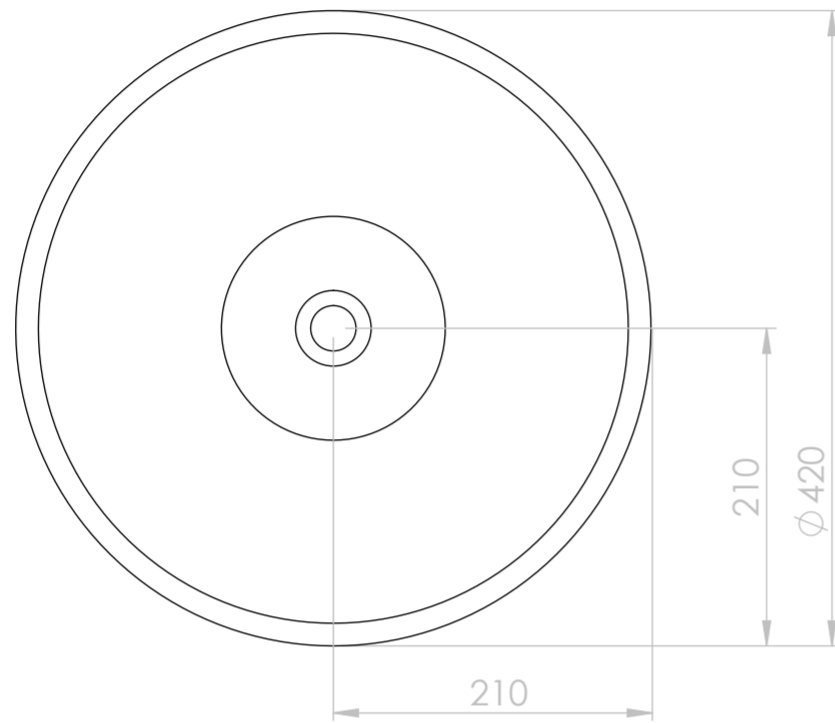

Top View

Front View - Section View

LUSO STONE	Product Name	Oasis Round
	Material	Stone Resin
	Size, mm	420 x 160

All dimensions provided in millimeters.