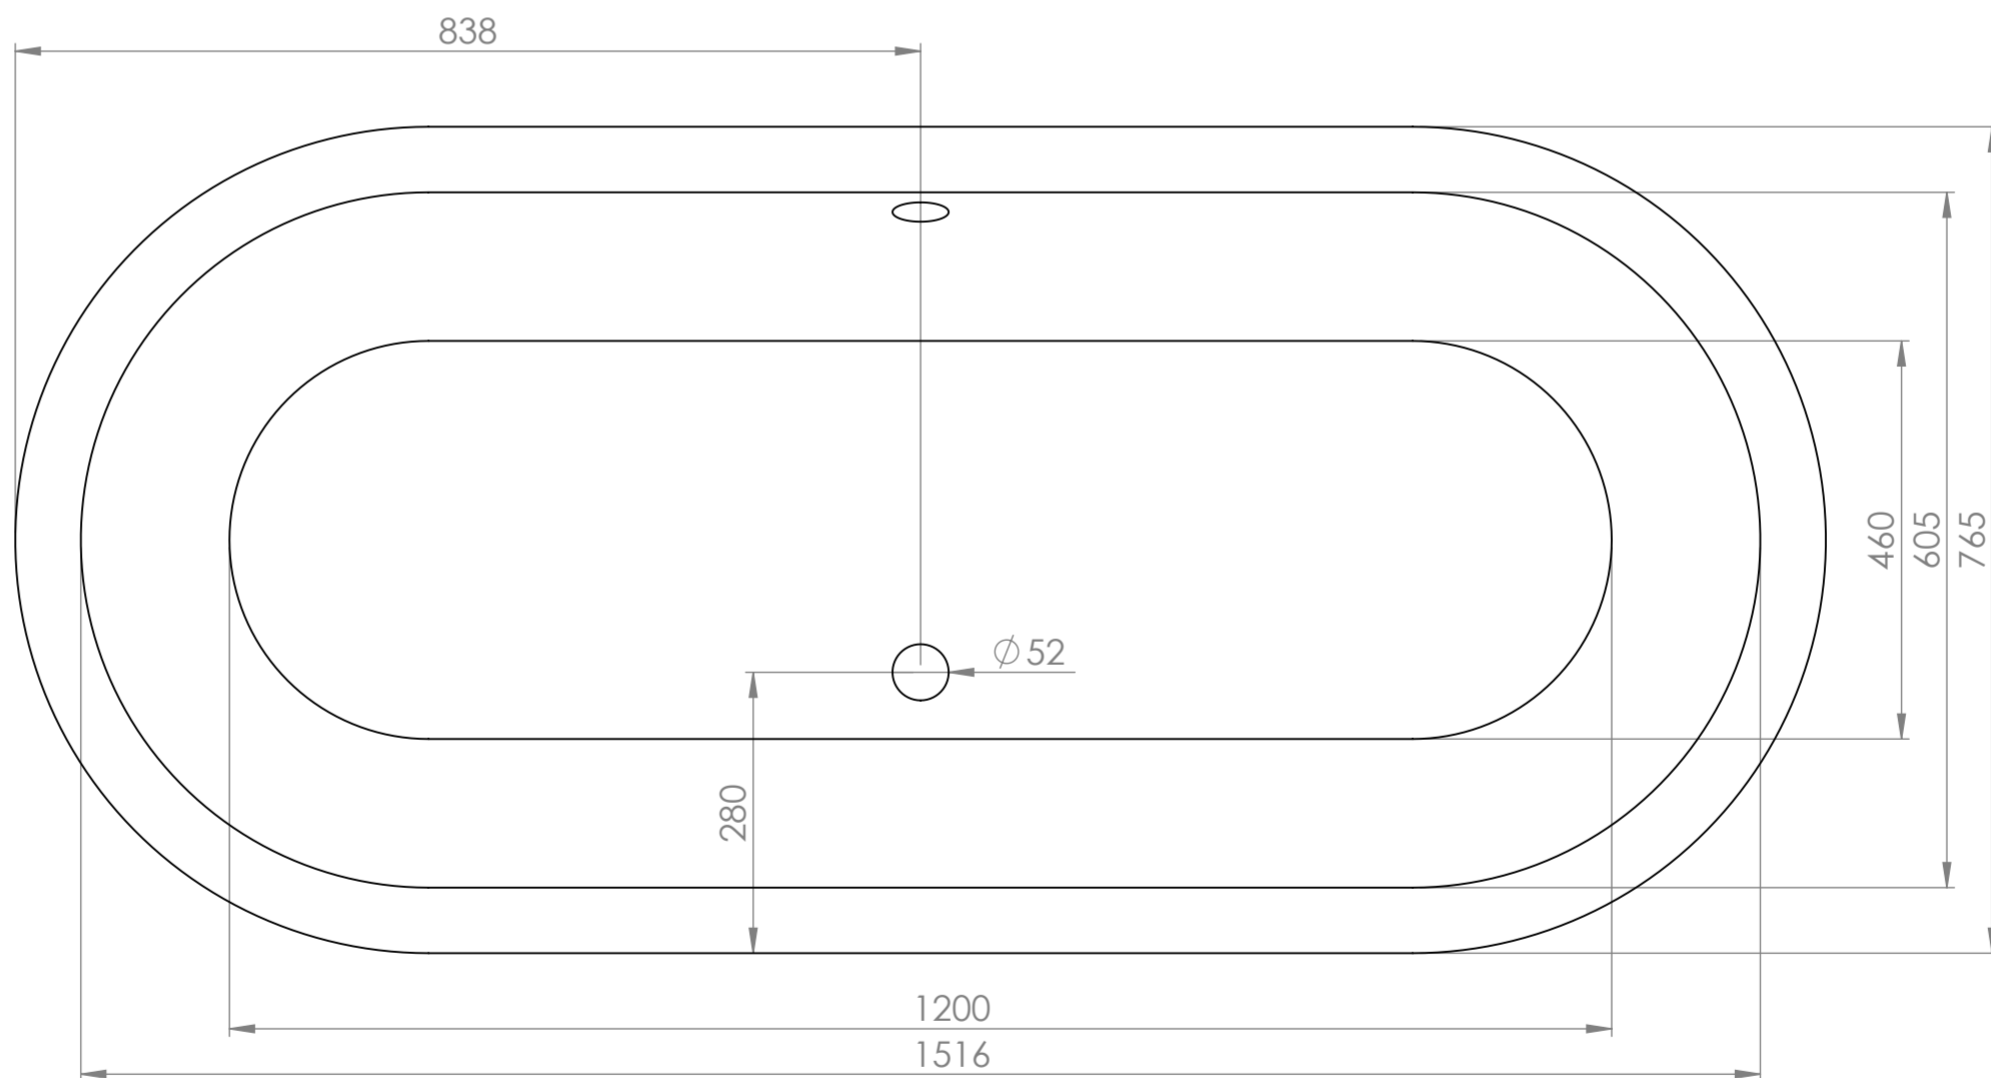

Front View

Top View

**LUSSO**  
LUXURY LIVING

Product Name	Connaught 1675
Material	Cast Iron
Size, mm	1675 x 765 x 595

All dimensions provided in mm.