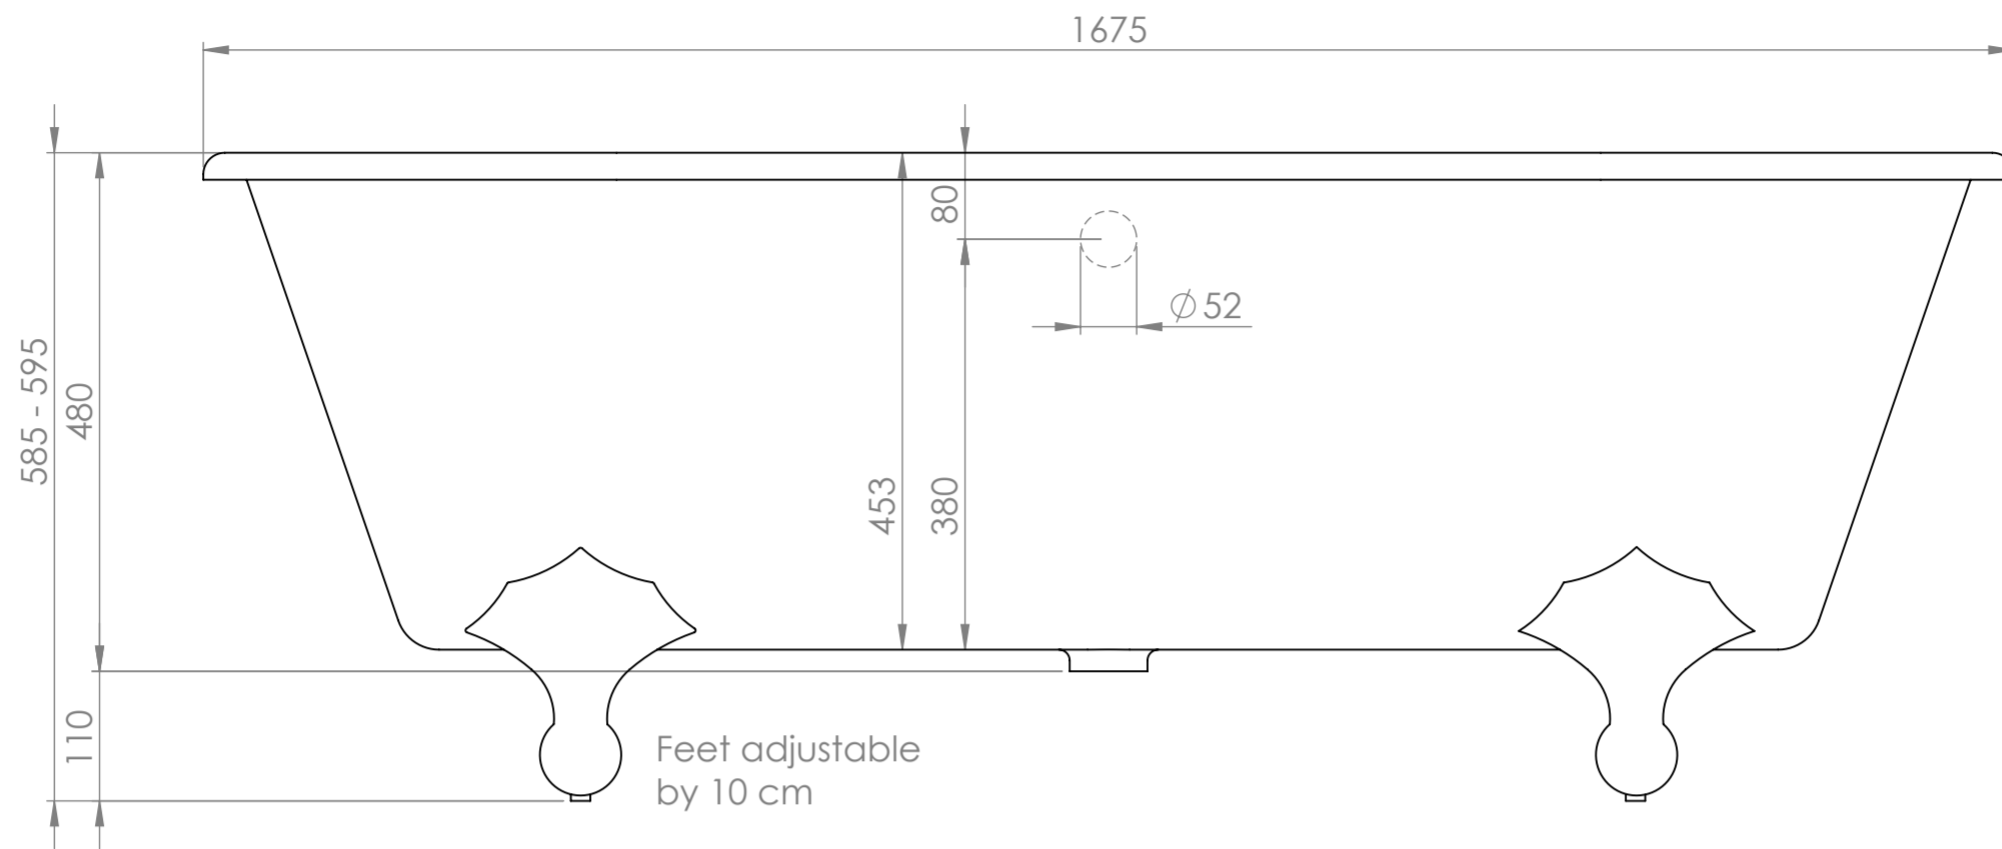

Front View

Top View

**LUSSO**  
LUXURY LIVING

Product Name	Connaught 1675
Material	Cast Iron
Size, mm	1675 x 765 x 595

All dimensions provided in mm.