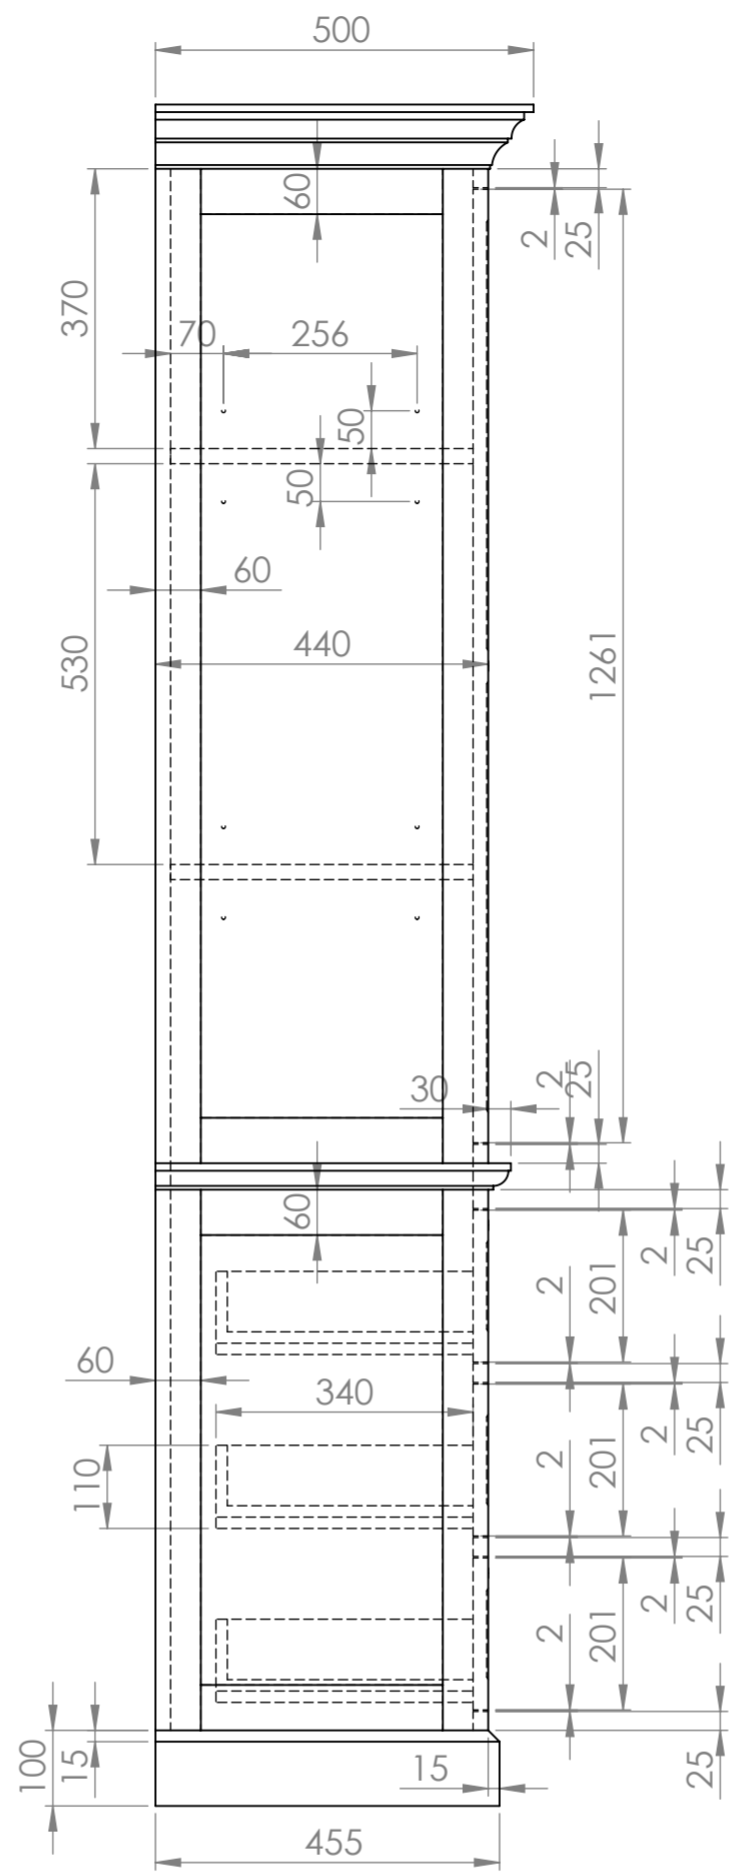

Front View

Side View

Top View

**LUSSO**  
LUXURY LIVING

Product Name	Harland Floorstanding Storage Cabinet
Product Size (mm)	2250 x 665 x 500

All dimensions provided in millimeters.