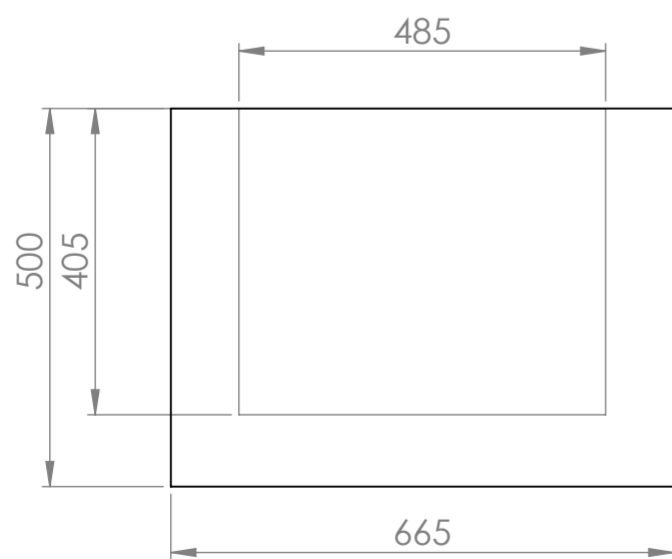

Front View

Side View

Top View

**LUSSO**  
LUXURY LIVING

Product Name	Harland Floorstanding Storage Cabinet
Product Size (mm)	2250 x 665 x 500

All dimensions provided in millimeters.