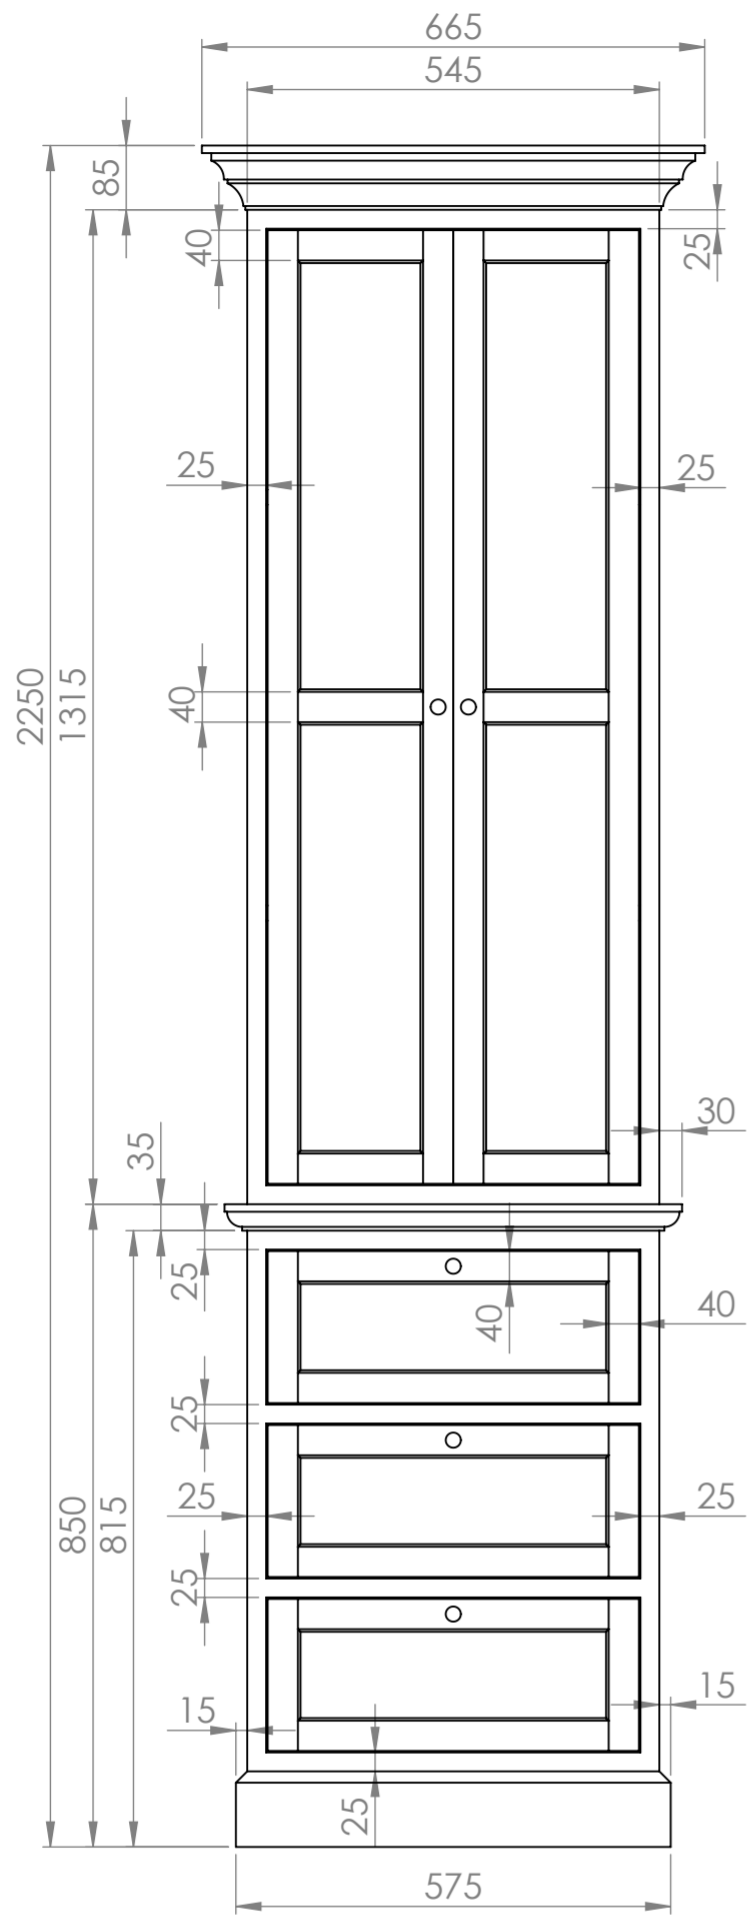

Front View

Side View

Top View

**LUSSO**  
LUXURY LIVING

Product Name	Harland Floorstanding Storage Cabinet
Product Size (mm)	2250 x 665 x 500

All dimensions provided in millimeters.