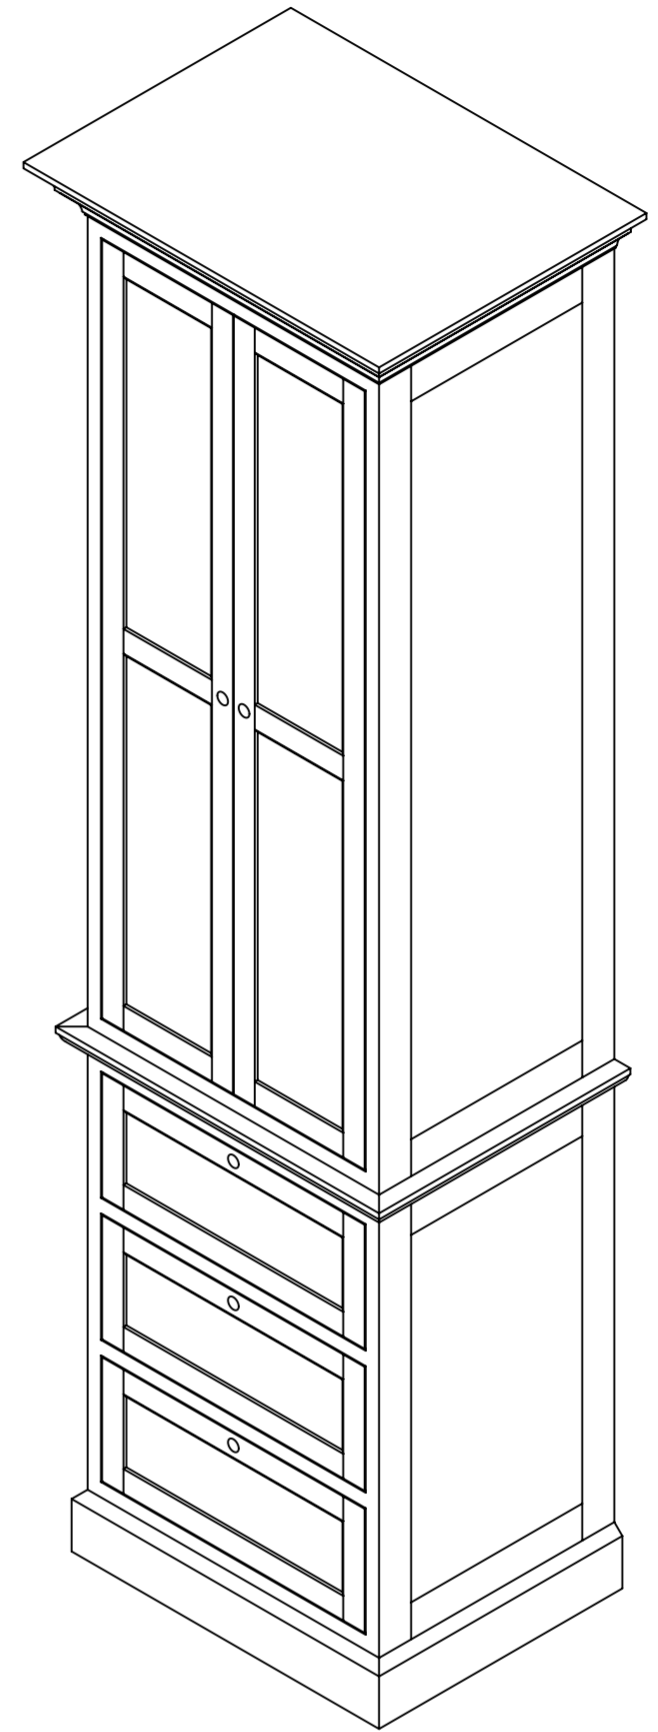

Front View

Side View

Top View

**LUSSO**  
LUXURY LIVING

Product Name	Harland Floorstanding Storage Cabinet
Product Size (mm)	2250 x 665 x 500

All dimensions provided in millimeters.