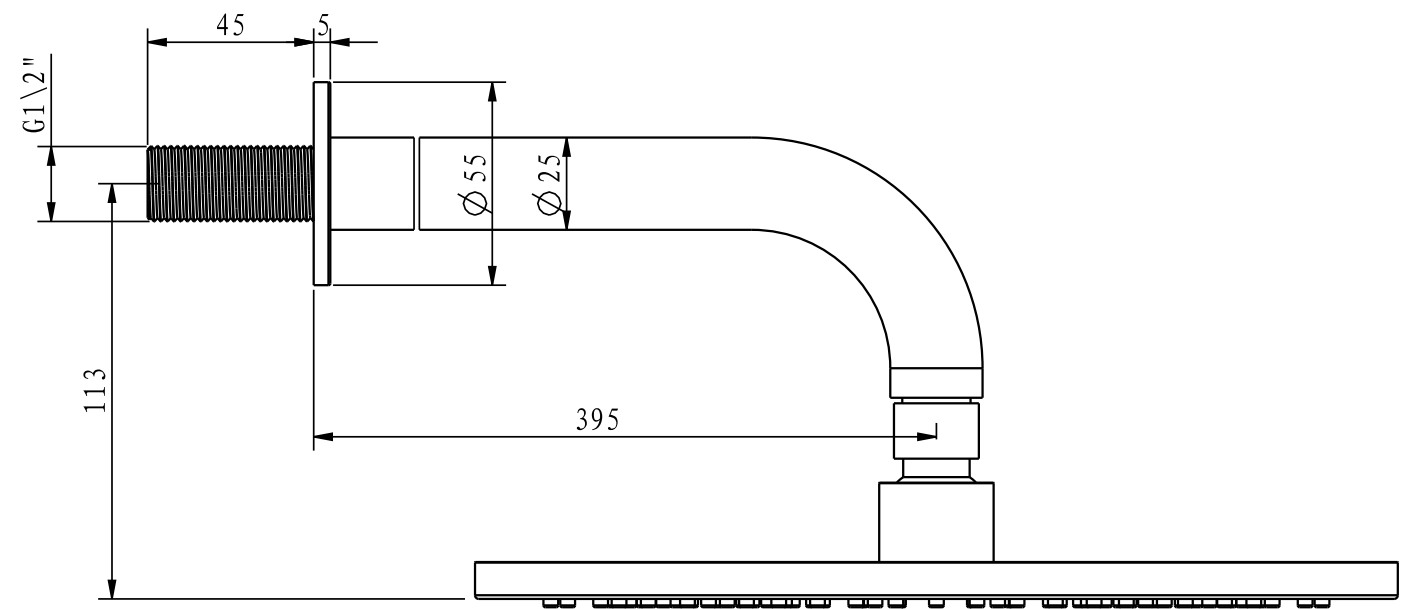

Front View

Side View

LUSSO
LUXURY LIVING

Product Name	Porto
Product Type	Shower System

All dimensions provided in millimeters.