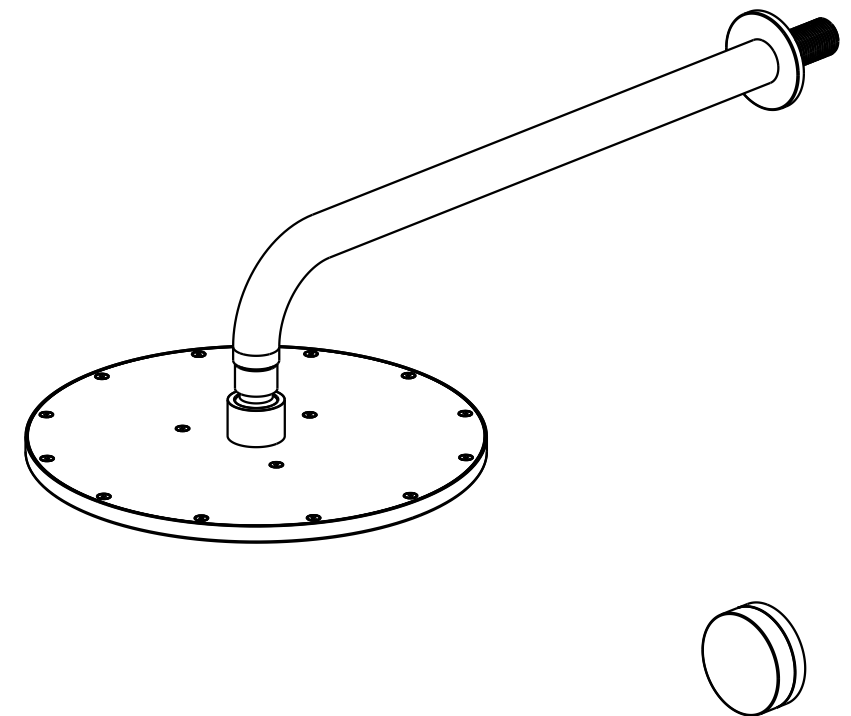

Front View

Side View

LUSSO
LUXURY LIVING

Product Name	Porto
Product Type	Shower System

All dimensions provided in millimeters.