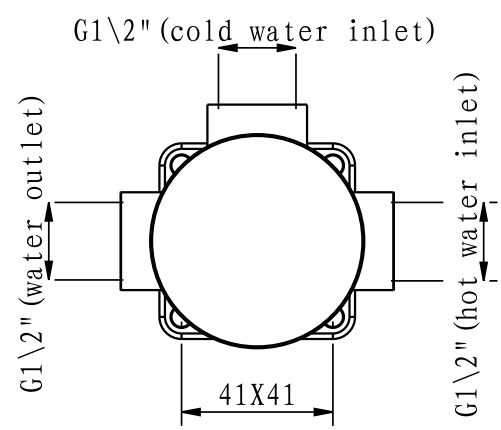

Front View

Side View

LUSSO
LUXURY LIVING

Product Name	Porto
Product Type	Shower System

All dimensions provided in millimeters.