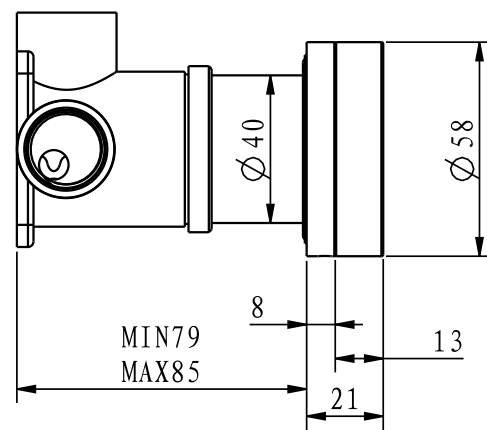

Front View

Side View

LUSSO
LUXURY LIVING

Product Name	Porto
Product Type	Shower System

All dimensions provided in millimeters.