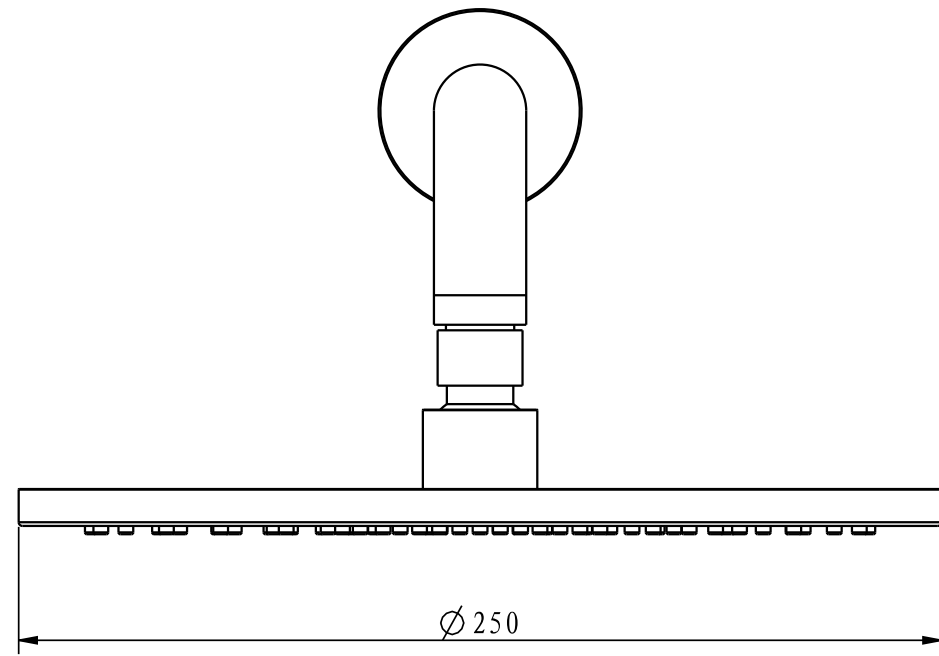

Front View

Side View

LUSSO
LUXURY LIVING

Product Name	Porto
Product Type	Shower System

All dimensions provided in millimeters.