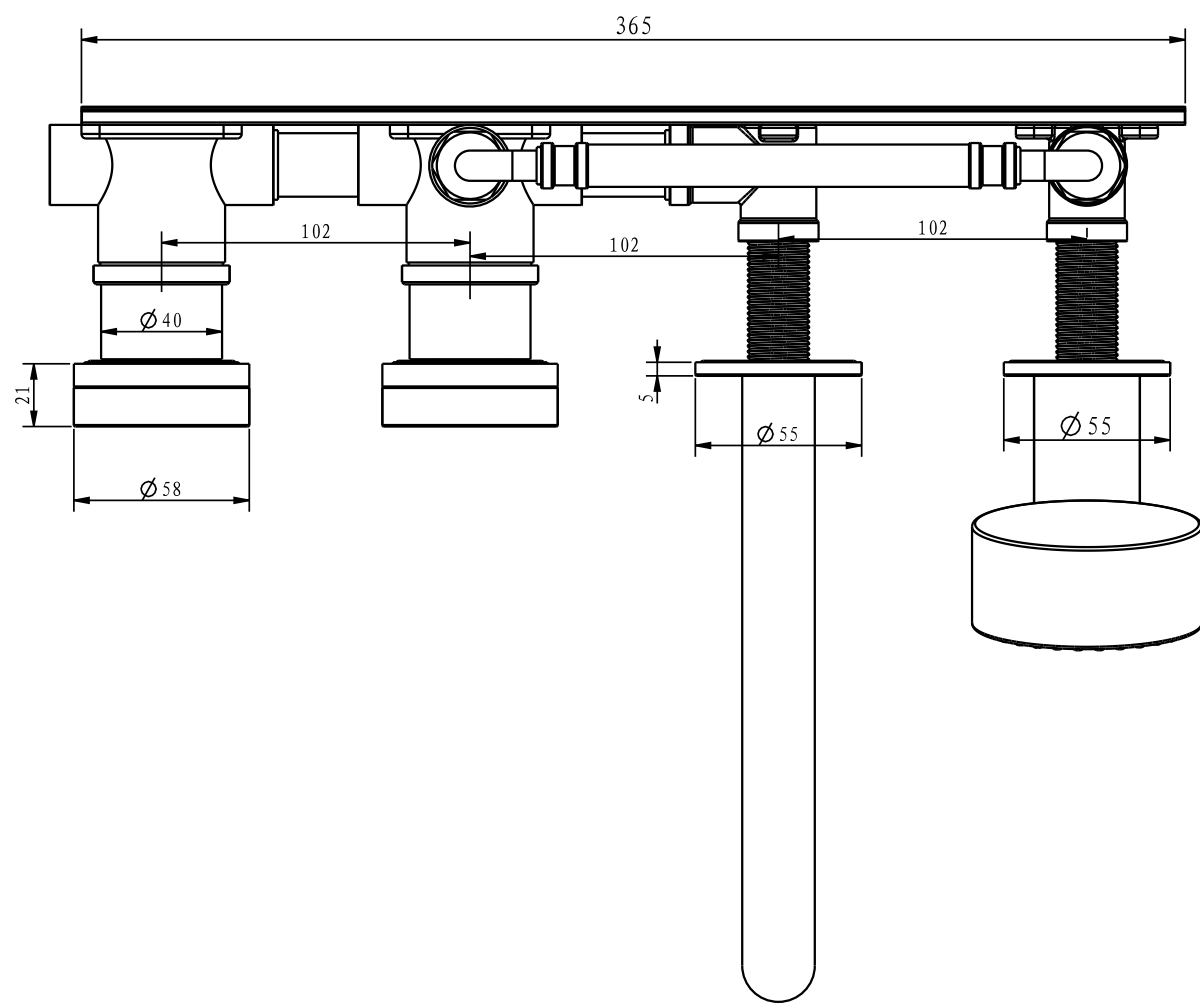

Front View

Side View

Top View

LUSSO
LUXURY LIVING

Product Name	Porto
Product Type	Wall Mounted Bath Filter

All dimensions provided in millimeters.