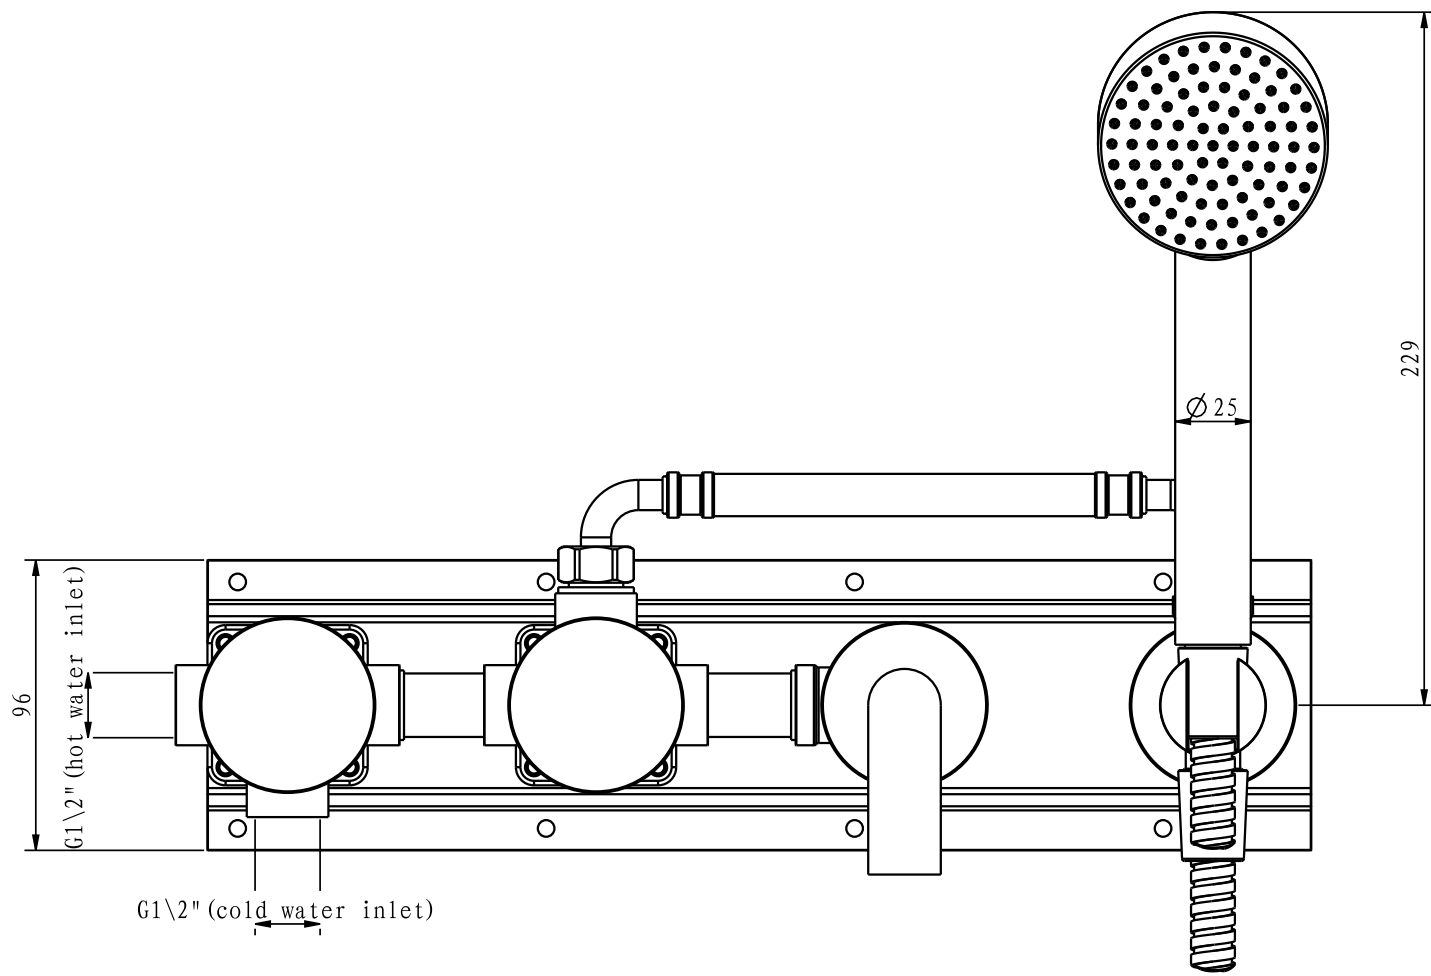

Front View

Side View

Top View

LUSSO
LUXURY LIVING

Product Name	Porto
Product Type	Wall Mounted Bath Filter

All dimensions provided in millimeters.