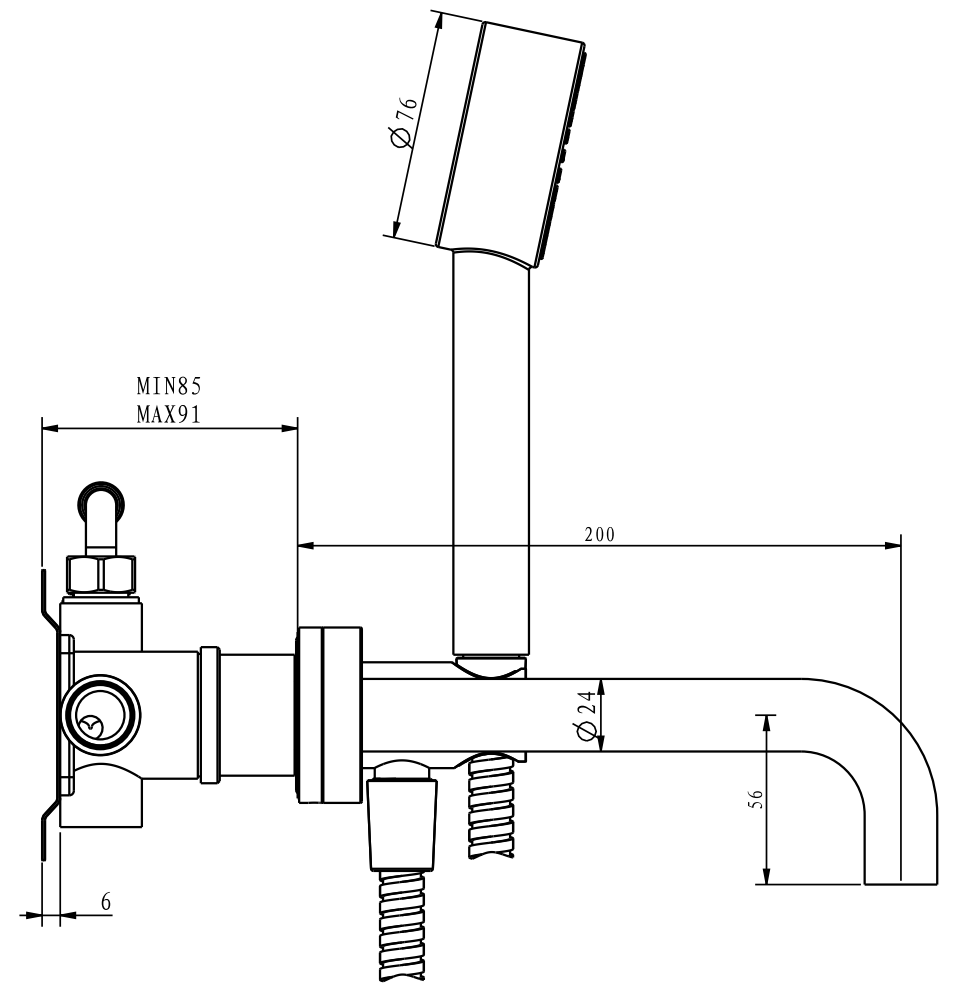

Front View

Side View

Top View

LUSSO
LUXURY LIVING

Product Name	Porto
Product Type	Wall Mounted Bath Filter

All dimensions provided in millimeters.