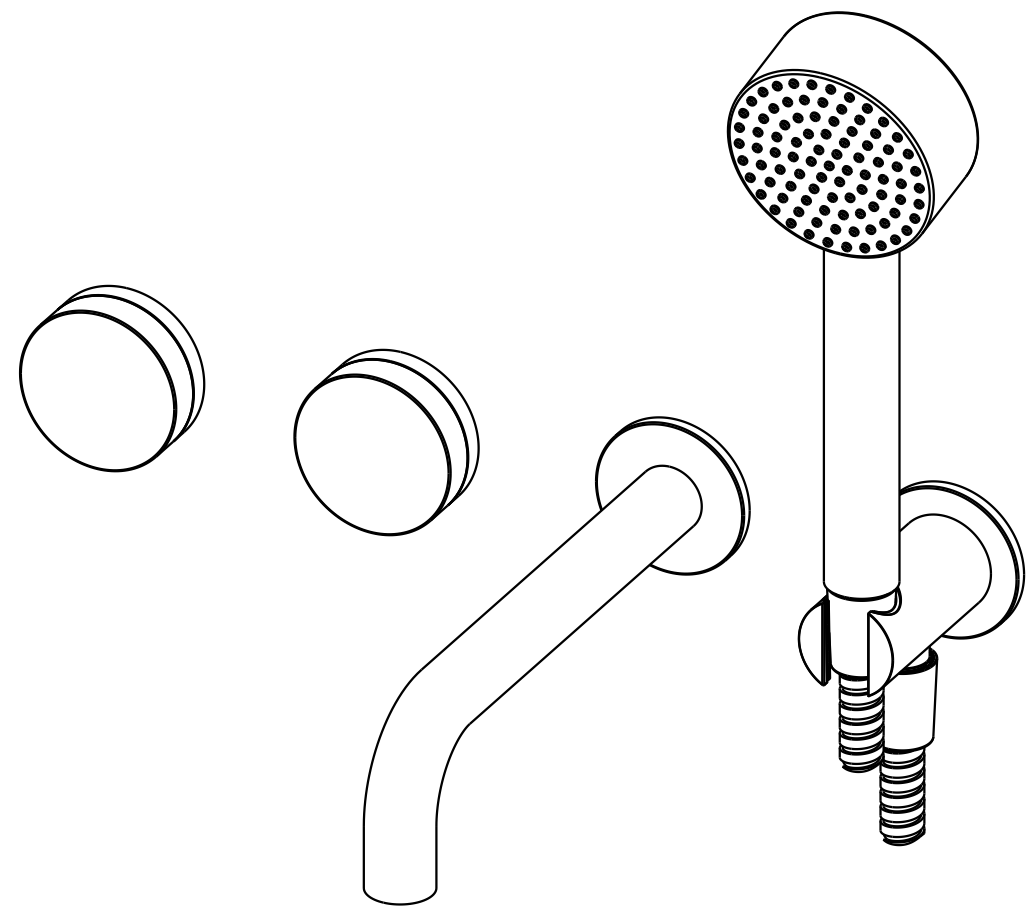

Front View

Side View

Top View

LUSSO
LUXURY LIVING

Product Name	Porto
Product Type	Wall Mounted Bath Filter

All dimensions provided in millimeters.