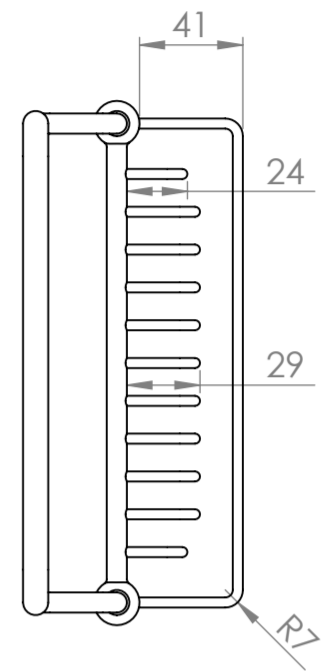

Top View

Side View

Front View

LUSSO
LUXURY LIVING

Product Name	Bath Caddy
Product Size (mm)	720 - 920

All dimensions provided in millimeters.