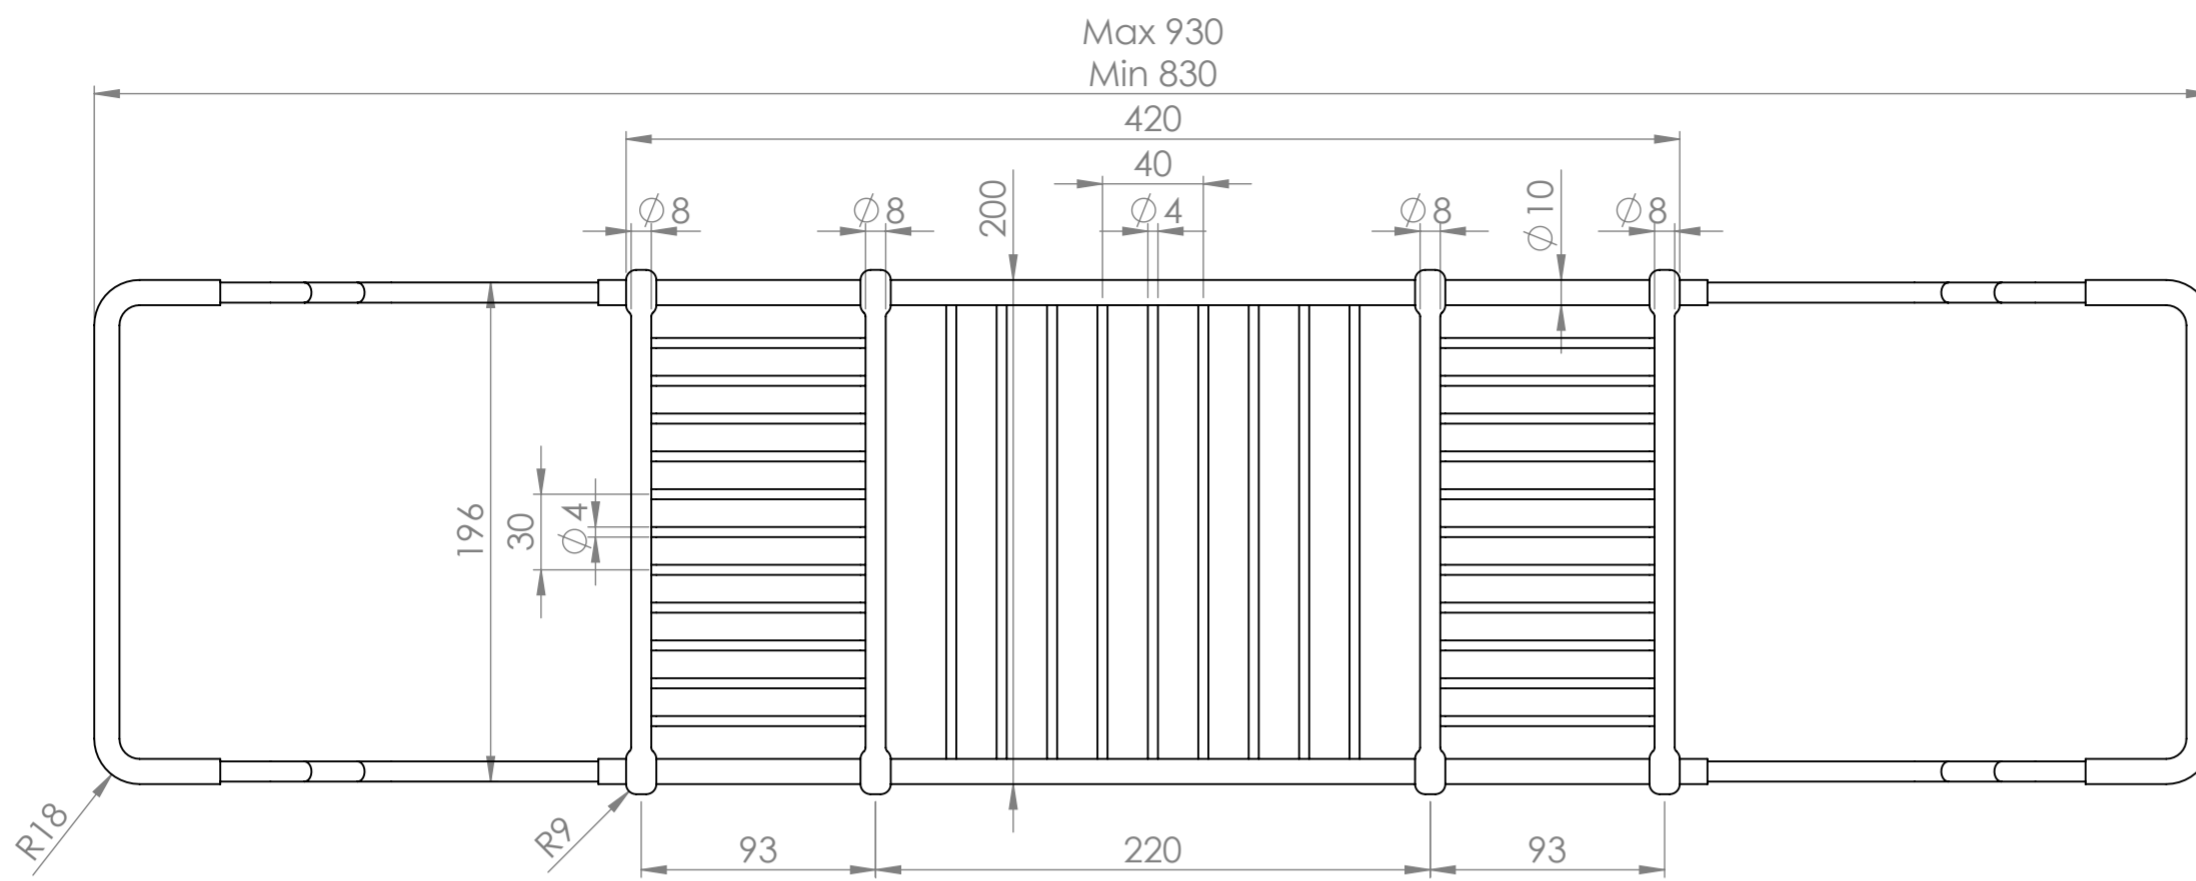

Top View

Side View

Front View

LUSSO
LUXURY LIVING

Product Name	Bath Caddy
Product Size (mm)	720 - 920

All dimensions provided in millimeters.