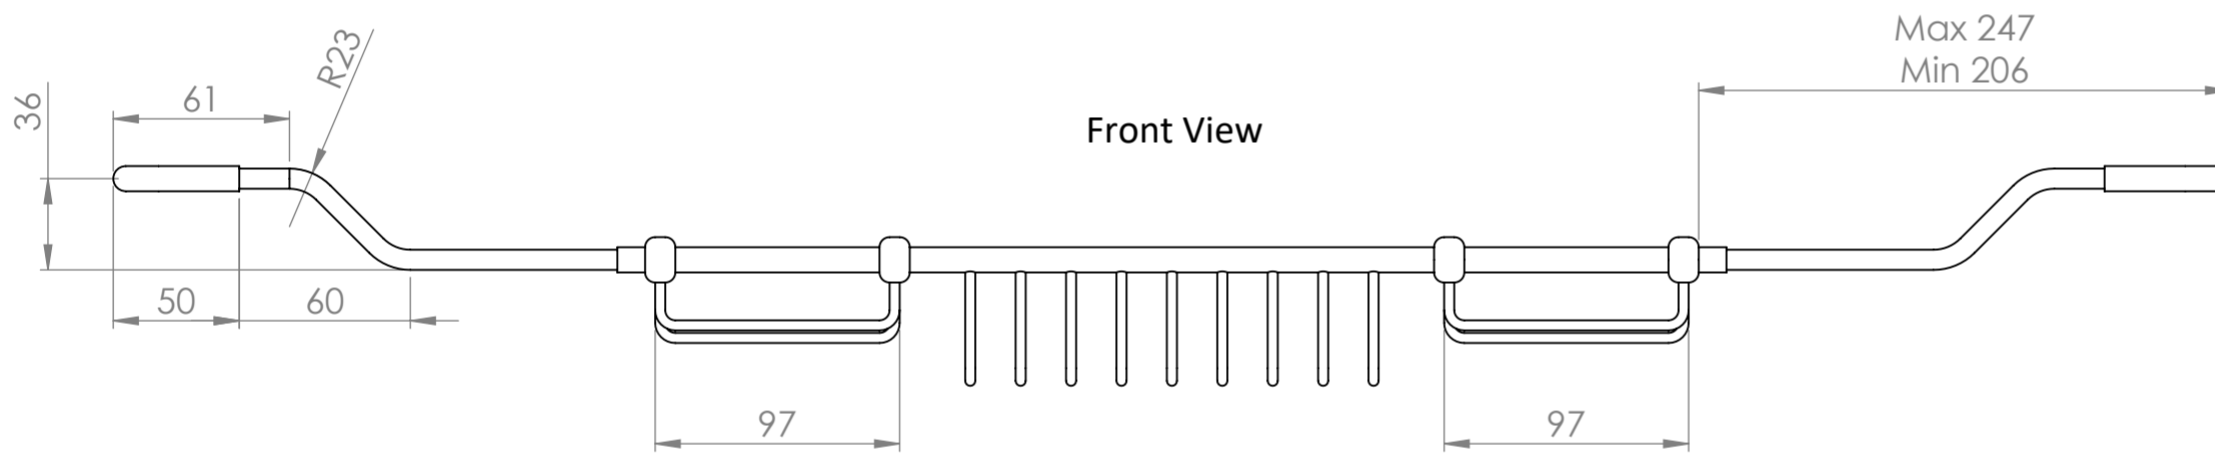

Top View

Side View

Front View

LUSSO
LUXURY LIVING

Product Name	Bath Caddy
Product Size (mm)	720 - 920

All dimensions provided in millimeters.