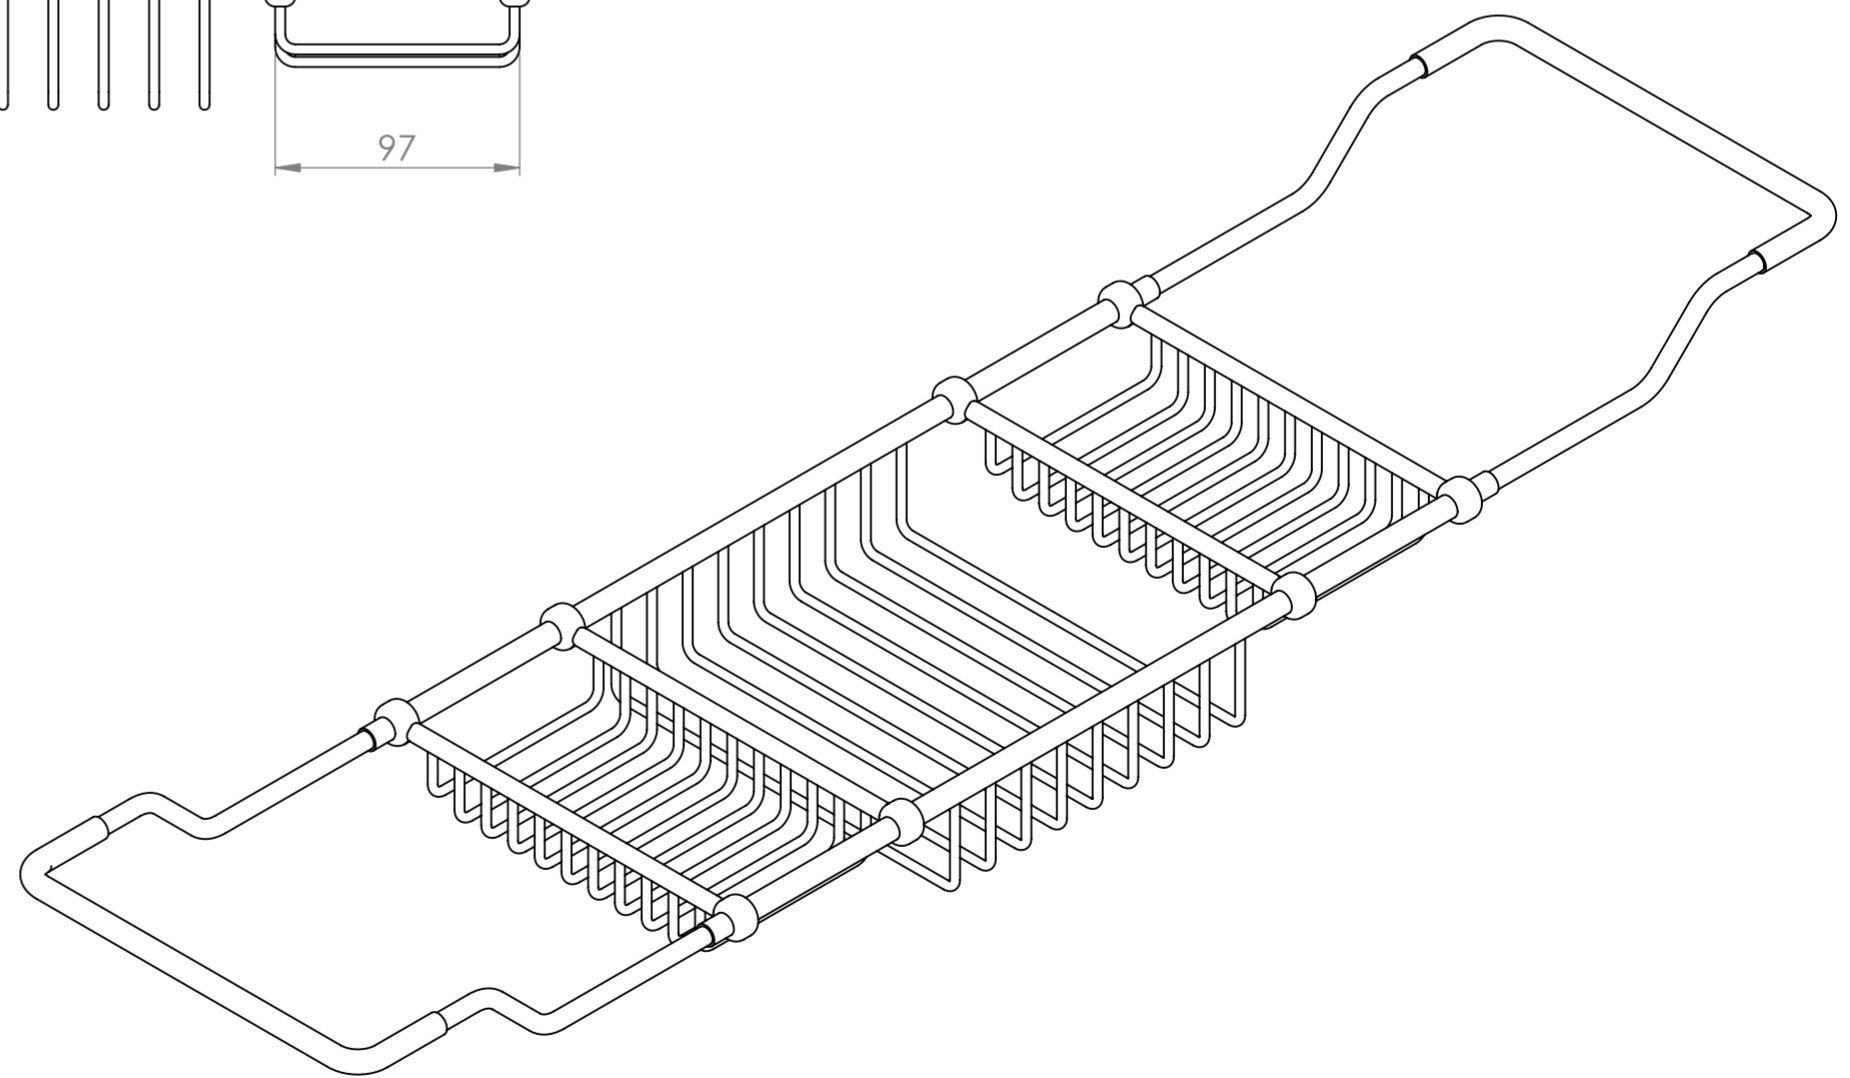

Top View

Side View

Front View

LUSSO
LUXURY LIVING

Product Name	Bath Caddy
Product Size (mm)	720 - 920

All dimensions provided in millimeters.